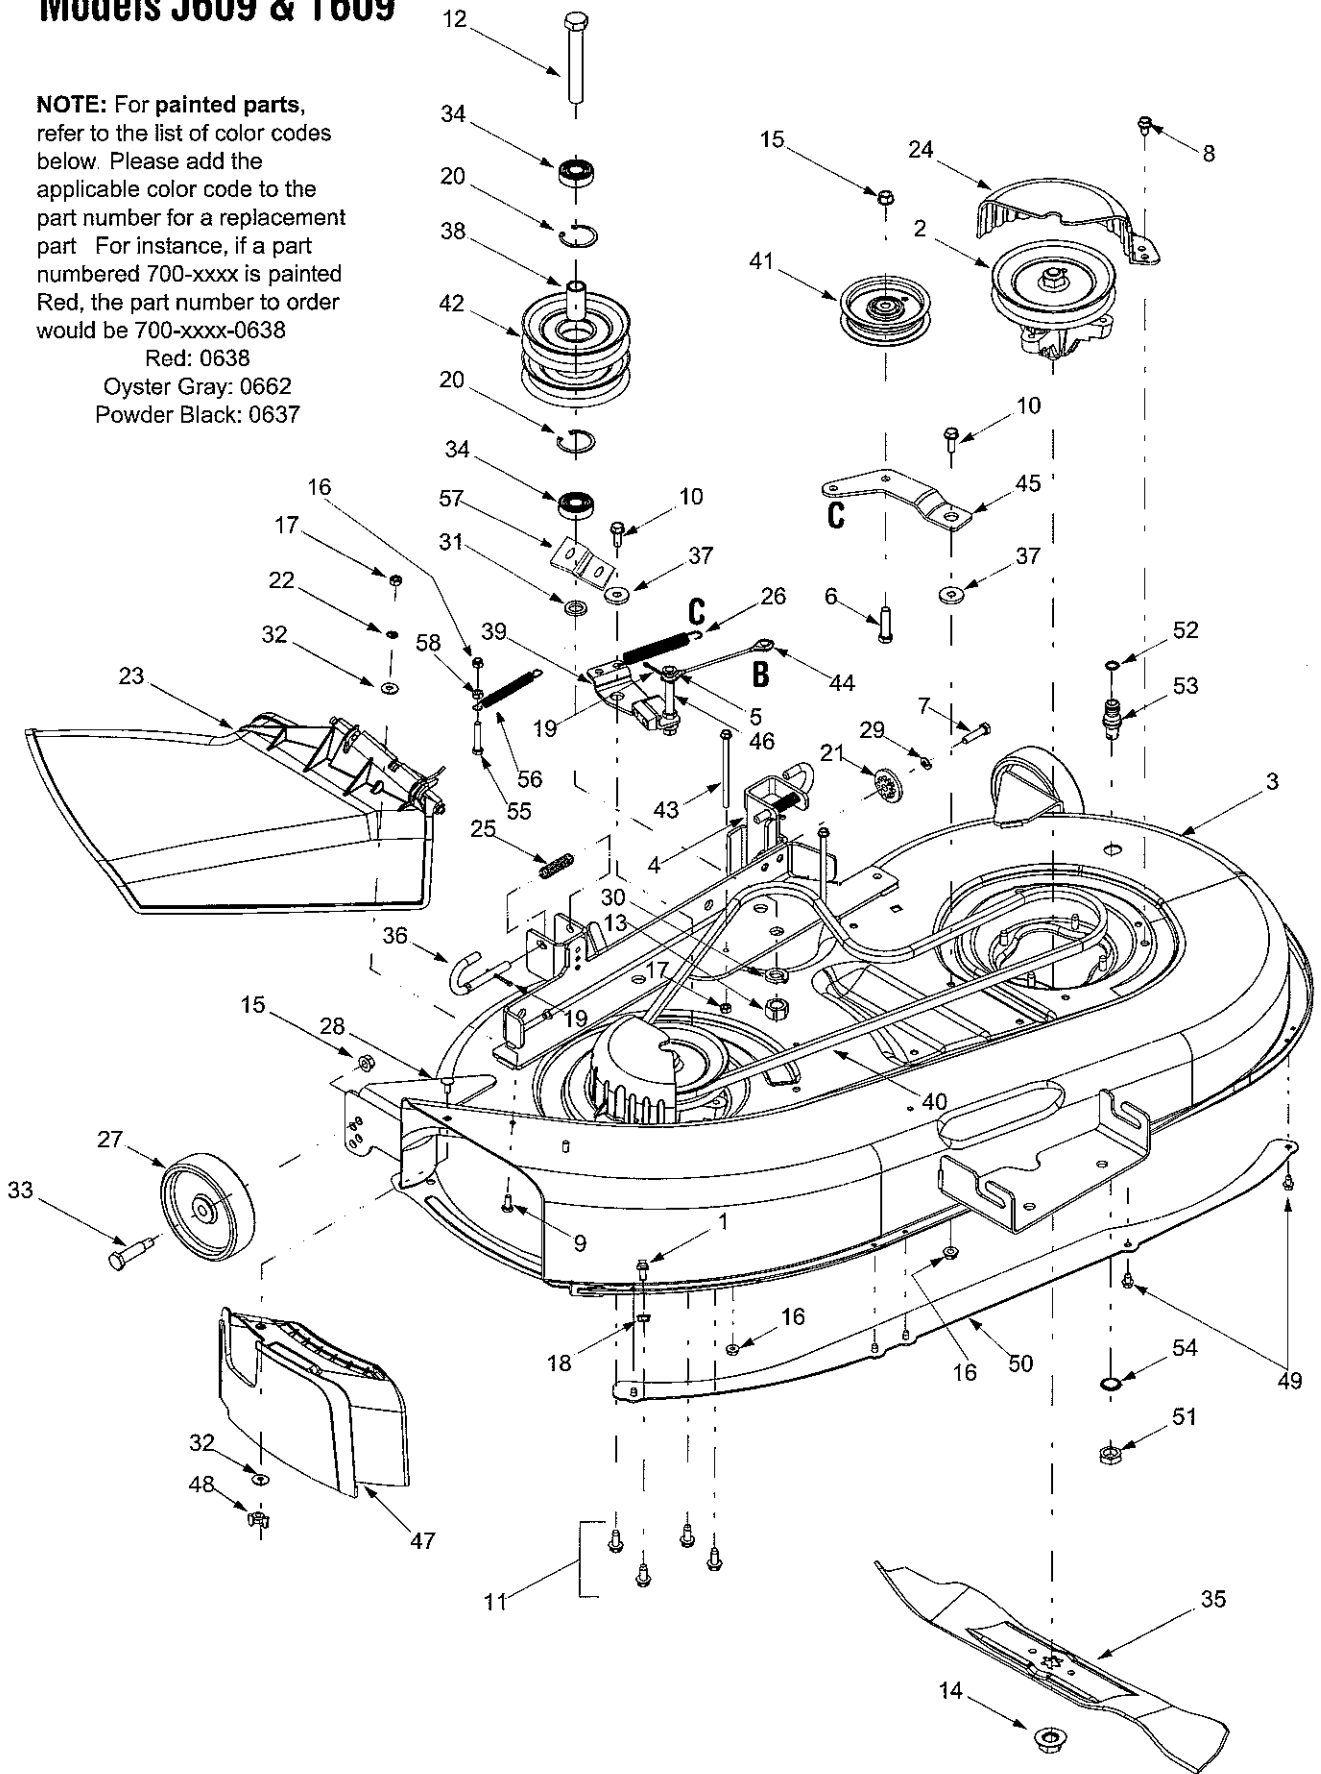

Models J609 & T609

NOTE: For painted parts, refer to the list of color codes below. Please add the applicable color code to the part number for a replacement part. For instance, if a part numbered 700-xxxx is painted Red, the part number to order would be 700-xxxx-0638

Red: 0638
Oyster Gray: 0662
Powder Black: 0637