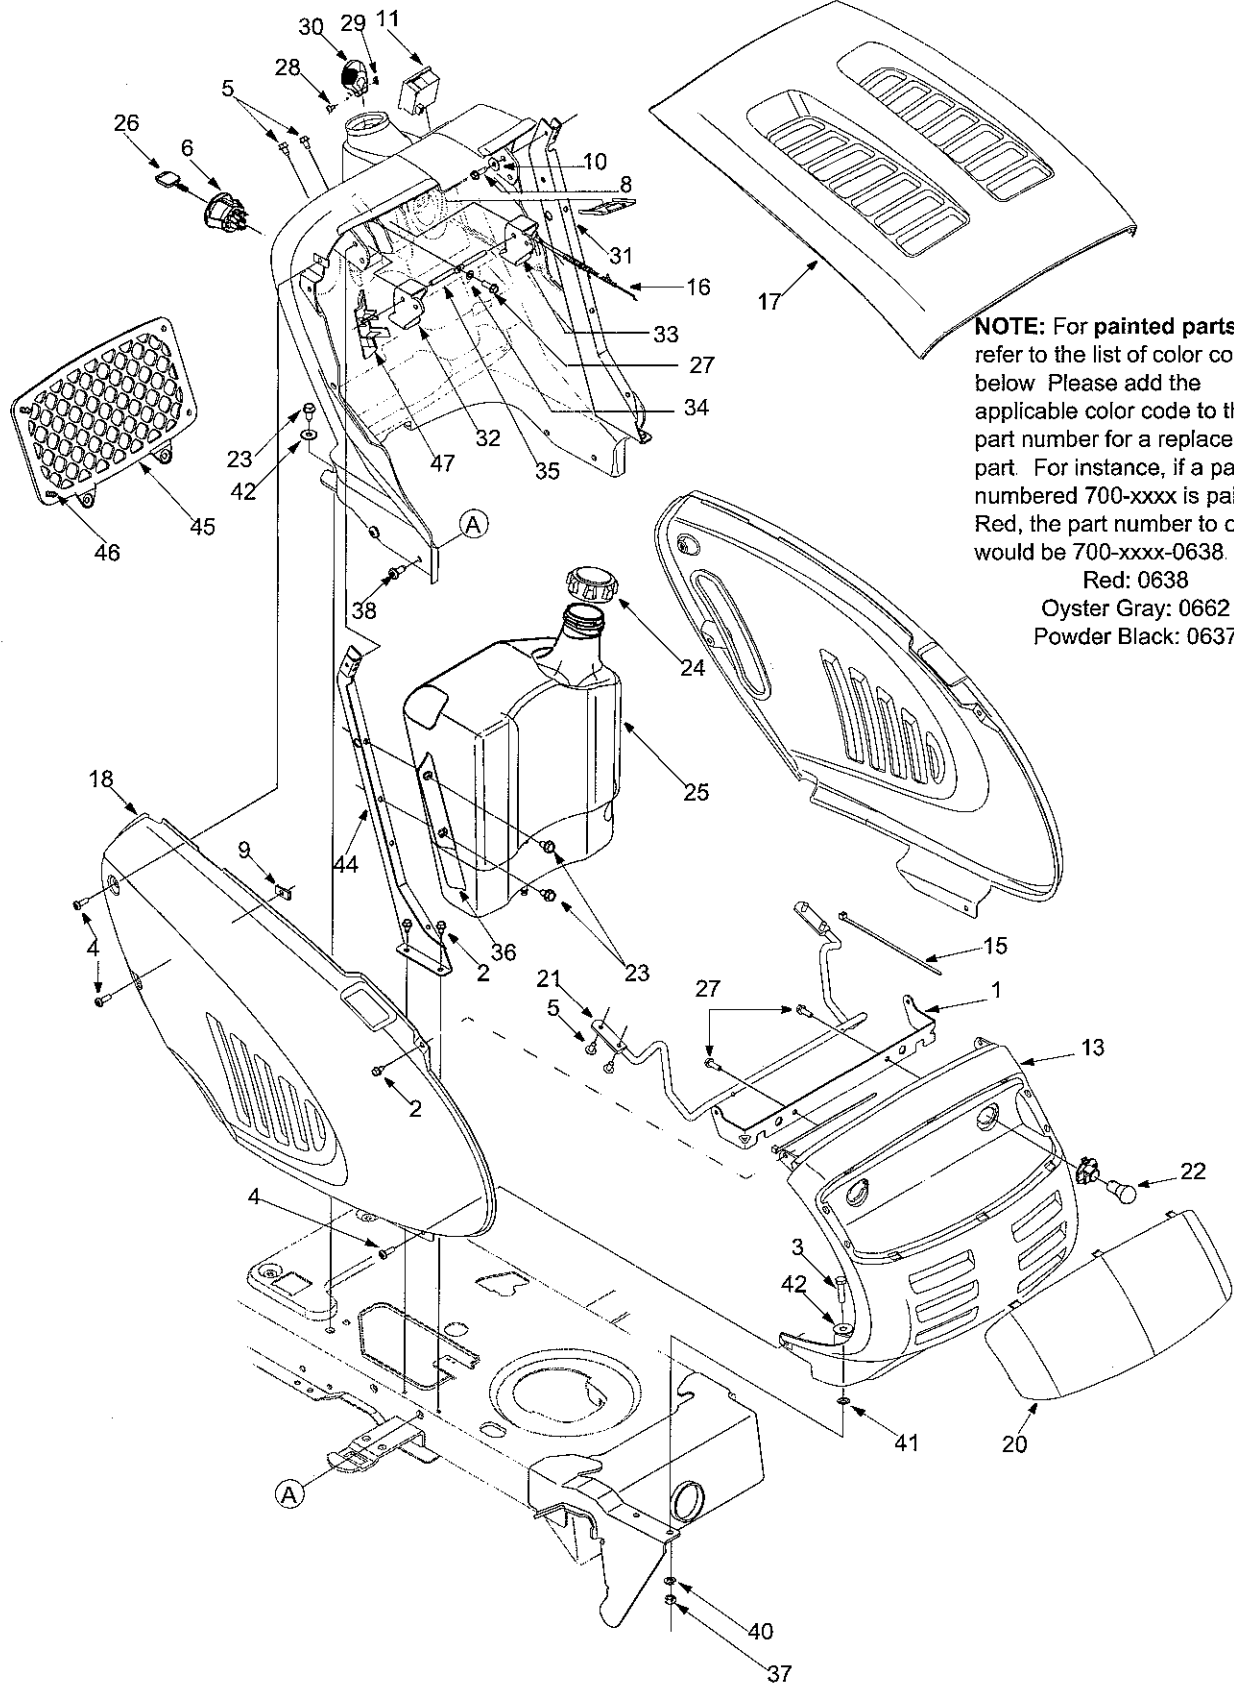

SECTION 10: PARTS LIST FOR MODELS J609 & T609

Models J609 & T609

Ref. No.	Part No.	Description	Ref. No.	Part No.	Description
1	783-1346	Grill Support Bracket (9-style)	27	710-0895	Self-tapping Screw, 1/4-15 x 75
2	710-0599	Self-tapping Screw, 1/4-20 x .5	28	710-3217	Truss Phillips Screw, #8-32 x 375
3	710-0528	Hex Cap Screw, 5/16-18 x 1.25	29	712-0142	Hex Nut, #8-32
4	710-0924	Phillips Pan Screw, 1/4-20 x .75	30	731-1857	Throttle Control Knob
5	710-1017	Truss Phillips Screw, 1/4-20 x 625	31	731-2122C	Dash Panel
6	725-1741	Ignition Switch	32	731-04217	Cruise Control Button
7	735-04019	Side Panel Seal	33	731-04215	Parking Brake Button
8	710-0642	Self-tapping Screw, 1/4-20 x 75	34	736-0142	Flat Washer, 9/32 x 1/2 x 1/16
9	712-0292	U-type Speed Nut, 1/4-20	35	747-1196	Brake/Cruise Pivot Rod
10	736-0270	Bell Washer, 265 x .75 x .062	36	783-04285	Dash Support Plate RH
11	725-04036	Systems Indicator Monitor		783-04323	Dash Support Plate LH
12	712-3004A	Hex Nut, 5/16-18	37	712-3010	Hex Nut, 5/16-18
13	731-2119A	Grille (9-style)	38	710-1611B	Self-tapping Screw, 5/16-18 x .75
15	725-0157	Cable Tie, 3/16 x .05 x 7.4	39	726-3046	Ratchet Clip
16	746-1085	Choke Knob/Cable (Model LTX-2146)	40	736-0119	Lock Washer, 5/16
17	783-0783	Hood (9-style)	41	726-0201	Speed Nut, 3125
18	783-0784	RH Side Panel (9-style)	42	736-3078	Flat Washer, .349 x 1.0 x .063
19	783-04200	LH Side Panel (9-style)	43	710-1238	Screw, 5/16-18 x 875 (Grade 5)
20	731-2637	Headlight Lens (9-style)	44	747-04158	Fuel Tank Support RH
21	747-2138	Hood Hinge Rod		747-04161	Fuel tank Support LH
22	625-0051	Headlight Assembly	45	735-04023	Cargo Net
23	710-0726	Self-tapping Screw, 5/16-12 x 75	46	726-04029	Clip: Cargo Net
24	751-0603	Fuel Cap	47	731-2228	Cover: Cruise Control
25	751-0658D	Fuel Tank, Three-Gallon	—	629-0469A	Headlight Wire Harness (Not Shown)
26	725-1745	Ignition Key w/ plastic cover	—	629-04050	Tractor Wire Harness (Not Shown)
	725-1744	Ignition Key w/o plastic cover			