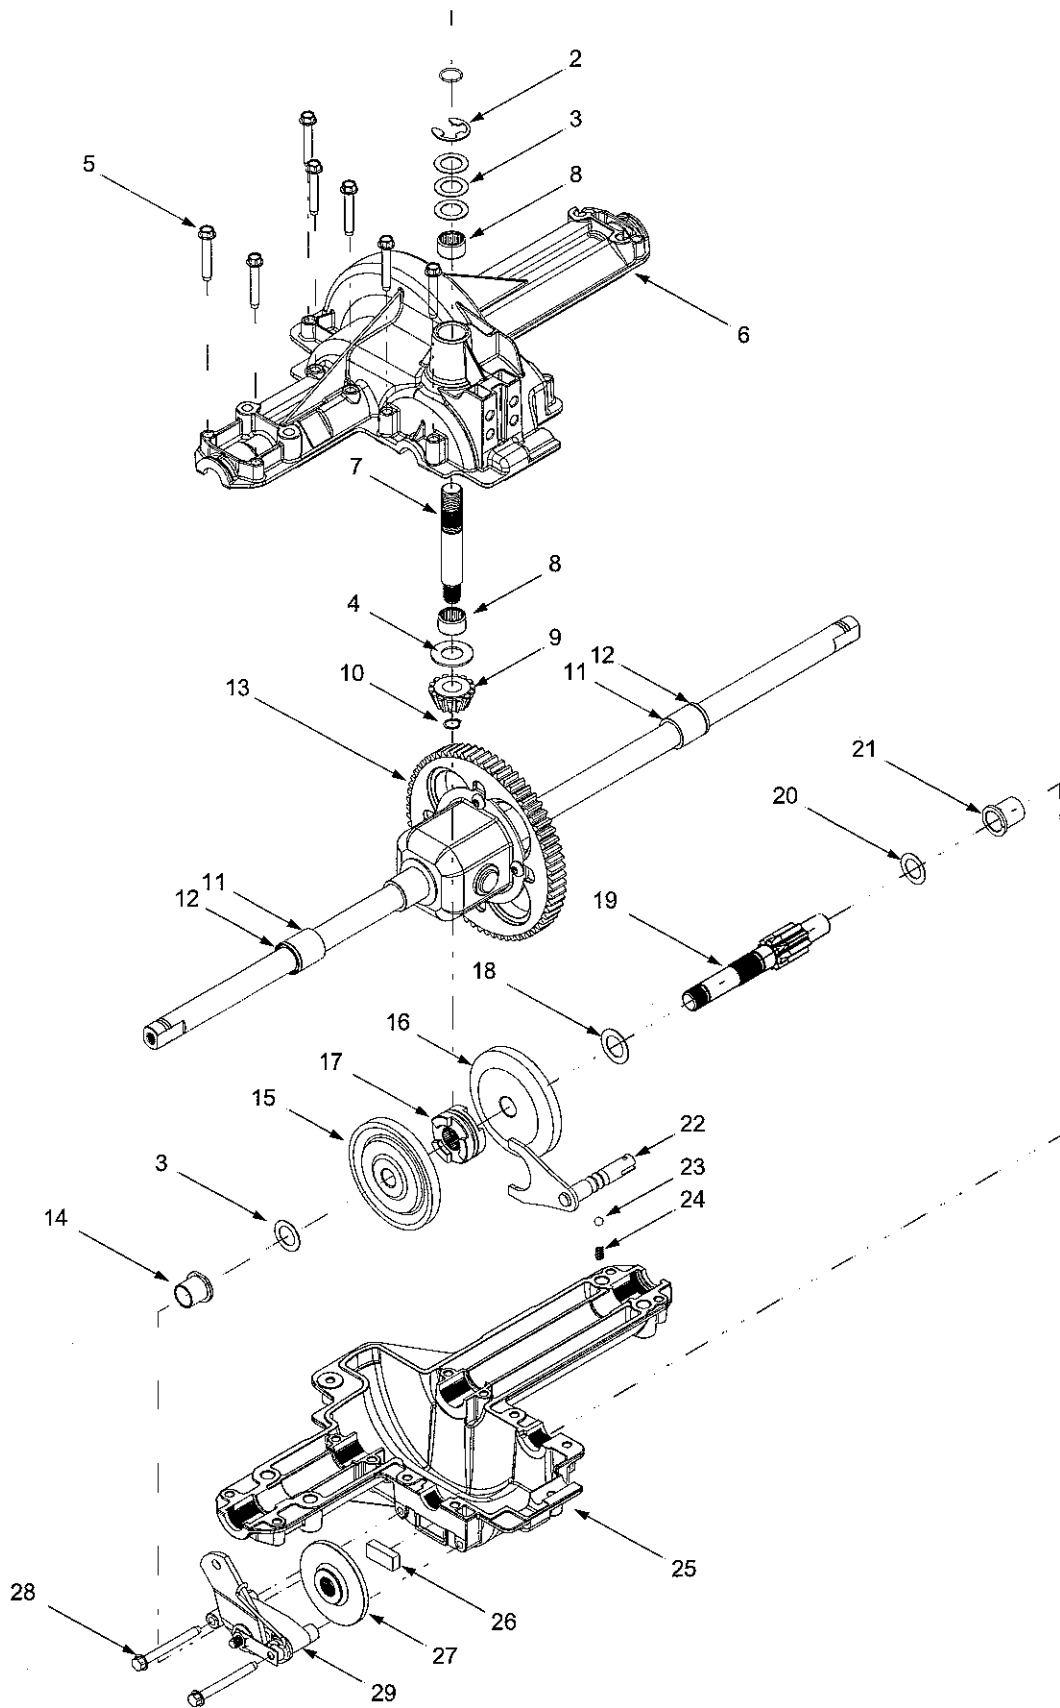

Models J609 & T609

Models J609 & T609

Ref. No.	Part No.	Description
1	732-0614	Ring, Wire
2	716-0231	Ring, E Type, .750
3	736-0336	Flat Washer, 5/8 x 1 0 x .030*
	736-0337	Flat Washer, 5/8 x 1 0 x .040*
	736-0349	Flat Washer, 5/8 x 1 0 x .020*
4	736-0335	Washer, Thrust .635 x 1.26 x .06
5	710-1325	Self-tapping Screw, 1/4-20 x 1.625
6	719-04017	Upper Housing
7	711-1109	Input Shaft
8	741-0335	Needle Bearing, 625 x .813 x .495
9	717-1464	14-tooth Bevel Pinion
10	716-0108	Retaining Ring, .437
11	741-0340	Sleeve Bearing, .75 x .10 x 1.0
12	721-0338	Seal, .75 x 1.0 x .125
13	618-04041	Differential Assembly
14	741-0336	Flange Bearing, 5/8 x 3/4 x 3/4
15	717-1362	42-tooth Bevel Gear
16	717-1363	42-tooth Bevel Gear
17	718-0228	Clutch Collar
18	736-0519	Flat Washer, .70 x 1.125 x .031
19	711-04053	Drive Shaft
20	736-0495	Thrust Washer, 1.0 x .632 x .0
21	741-0337	Flange Bearing, 5/8 x 3/4 x 15/16
22	611-0011	Detent Shaft Assembly
23	741-0862	Detent Ball
24	732-0863	Compression Spring
25	719-04018	Lower Housing
26	717-0678	Brake Puck
27	761-0202	Brake Disc
28	710-1206	Self-tapping Screw, 1/4-20 x 2.375
29	661-0001	Brake Assembly
—	737-0148	Grease (19 oz.)

*Use applicable flat washer (12a, 12b or 12c) in this application allowing .0150/ .0020 in end-play

NOTE: *If rebuilding the upper housing of the transmission, add two ounces of Unirex® N3 grease (Part No 737-0289) in the input shaft cavity.*