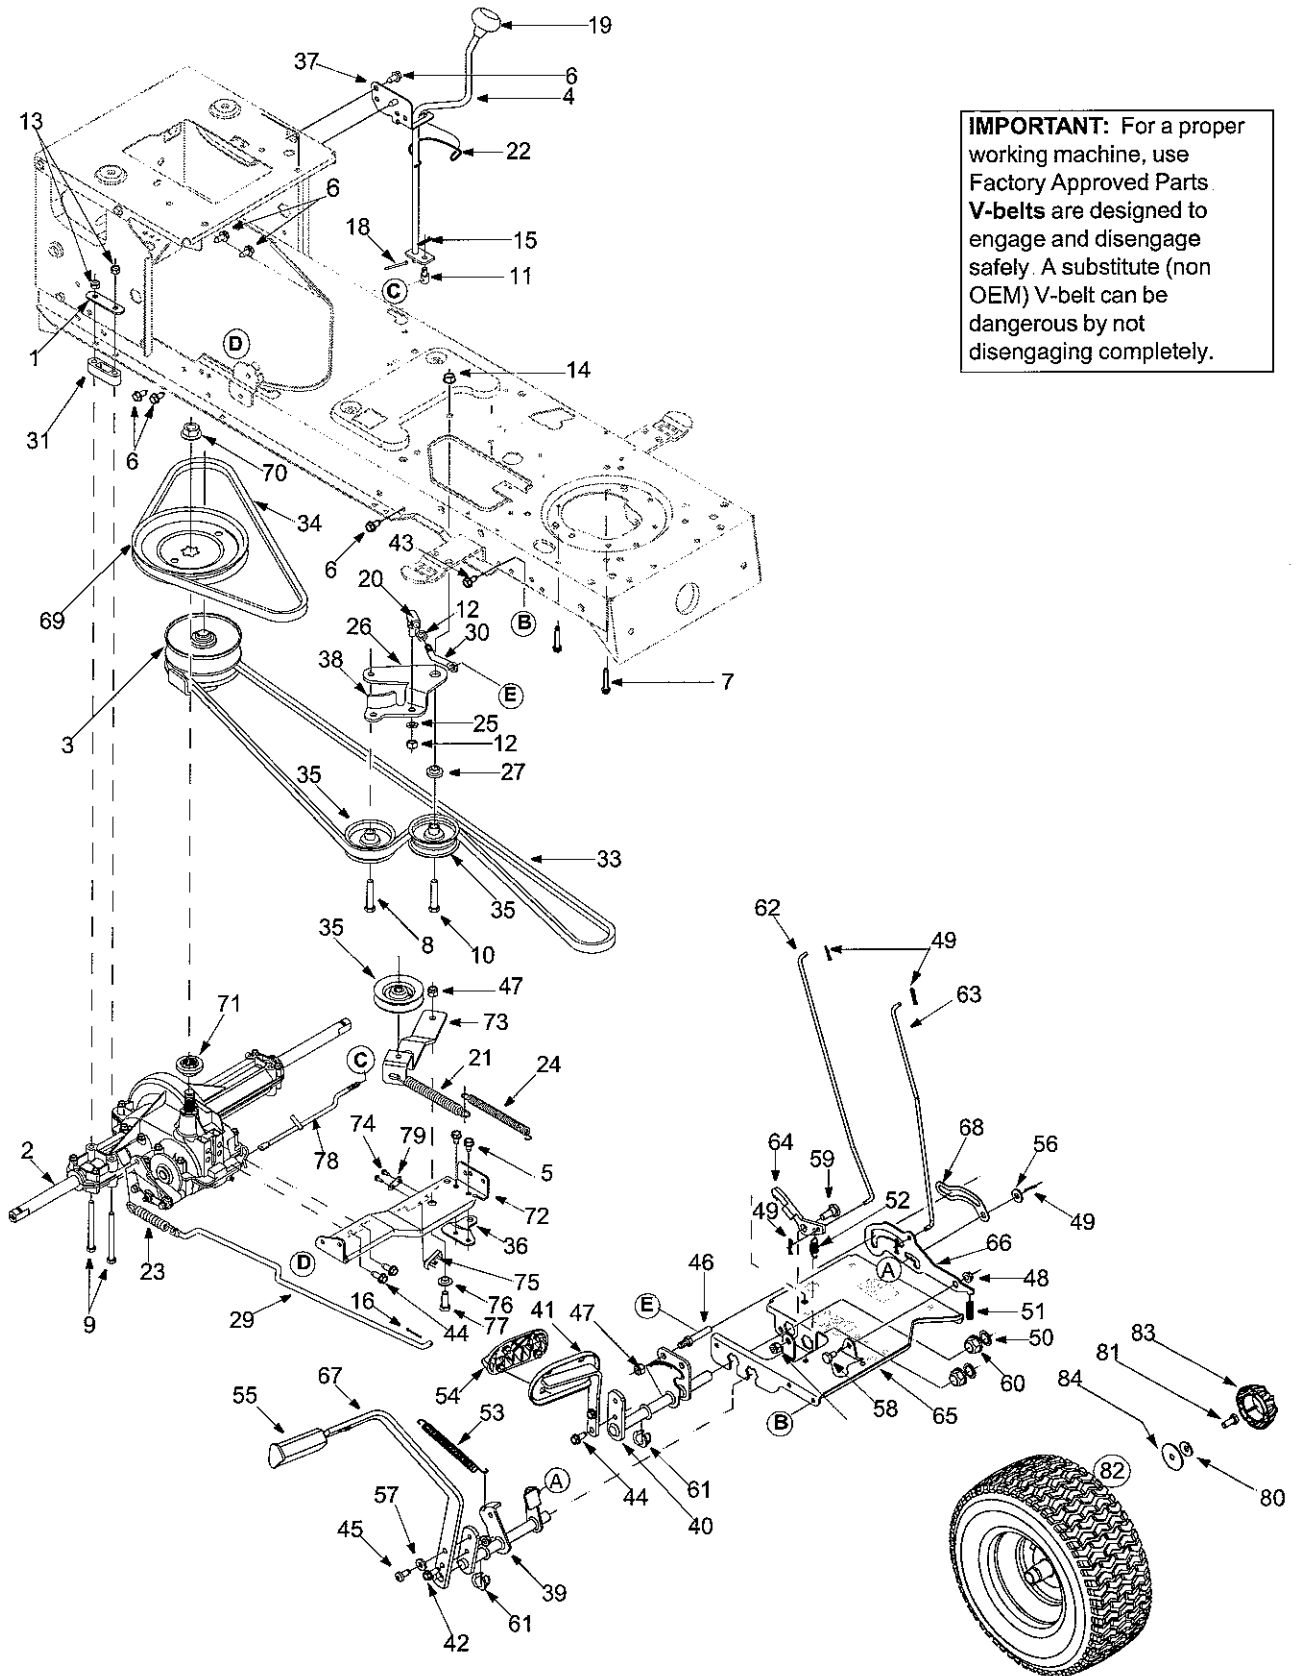

Models J609 & T609

IMPORTANT: For a proper working machine, use Factory Approved Parts. **V-belts** are designed to engage and disengage safely. A substitute (non OEM) V-belt can be dangerous by not disengaging completely.

Models J609 & T609

Ref. No.	Part No.	Description	Ref. No.	Part No.	Description
1	17840	Mounting Bracket	45	710-1611B	TT Screw 5/16-18 x 0.75
2	618-04133	Drive Assembly	46	711-04159	Pin
3	618-04147	Variable Spd. Pulley Assembly	47	712-0130	Hex Lock Nut 3/8-16
4	647-04020	Shift Lever Assembly	48	712-3004A	Flange Lock Nut
5	710-0607	TT Screw 5/16-18 x 0.5	49	714-0104	Cotter Pin
6	710-0726	AB Screw 5/16-12 x 0.75	50	726-04028	Push Nut
7	710-0809	TT Screw 1/4-20 x 1.25	51	732-0335	Compression Spring
8	710-1007	TT Sems Screw 3/8-16 x 1.5	52	732-0955	Extension Spring
9	710-1266	Hex Bolt 5/16-18 x 3.5	53	732-0963	Extension Spring
10	710-3144	Hex Bolt 3/8-16 x 2.0	54	735-0662	Control Pad
11	711-0736	Ferrule	55	735-3049	Brake Pad
12	712-0241	Hex Nut 3/8-24	56	736-0262	Flat Washer
13	712-0429	Hex Lock Nut 5/16-18	57	736-3008	Flat Washer
14	712-0431	Flange Lock Nut 3/8-16	58	738-0155	Shoulder Screw
15	714-0104	Hairpin Clip	59	738-0380	Shoulder Screw
16	714-0111	Cotter Pin	60	741-0225	Hex Flange Bearing
17	714-0209	Hairpin Clip	61	741-3065B	Hex Flange Bearing: Split
18	714-0470	Cotter Pin	62	747-04093	Brake Lock Rod
19	720-04028	Shift Knob	63	747-04096	Cruise Control Rod
20	723-3018	Ball Joint	64	748-04039	Cruise Latch
21	732-0384	Extension Spring	65	783-0653F	Steering Support Bracket
22	732-0525	Spring Clip	66	783-0732	Lock-Out Bracket
23	732-0716	Extension Spring	67	783-0773A	Brake Pedal
24	732-0963	Extension Spring	68	783-0780B	Neutral Return Bracket
25	736-0169	Lock Washer 3/8	69	756-04002	Transmission Pulley
26	737-3007	Grease	70	712-0700	Flange Nut 9/16-18
27	738-0372B	Shoulder Spacer	71	718-0758A	Pulley Hub
28	747-04146	Shift Rod	72	683-04055	Transmission Torque Bracket
29	747-04164	Brake Rod	73	683-04130	Idler Bracket
30	747-1127	Idler Adj. Rod	74	710-0227	AB Screw #8-18 x 0.5
31	748-0334	Spacer: Transaxle	75	725-1644	Spring Switch
32	750-0566A	Spacer	76	750-0736	Shoulder Spacer
33	754-0467	V Belt	77	710-0514	Hex Bolt 3/8-16 x 1.0
34	754-0468	V Belt	78	747-04146	Shift Rod
35	756-0981A	Flat Idler Pulley	79	726-0320	Insulator Nut Plate
36	783-04283	Shift Bracket	80	736-0242	Bell Washer
37	783-04360	Shift Bracket	81	710-0627	Hex Cap Screw
38	783-04442	Double Idler Bracket: Center	82	634-0104	Wheel Assembly
39	647-0031C	Brake Control Assembly		634-0070	Rim Assembly
40	647-0032A	Speed Control Assembly		734-0255	Air Valve
41	683-0266	Drive Pedal Assembly		734-1730	Tire
42	710-0650	TT Screw 5/16-18 x 0.875	83	734-2290A	Hub Cap
43	710-0726	AB Screw 5/16-12 x 0.75	84	736-0430	Flat Washer
44	710-1260A	LD Screw 5/16-18 x 0.75