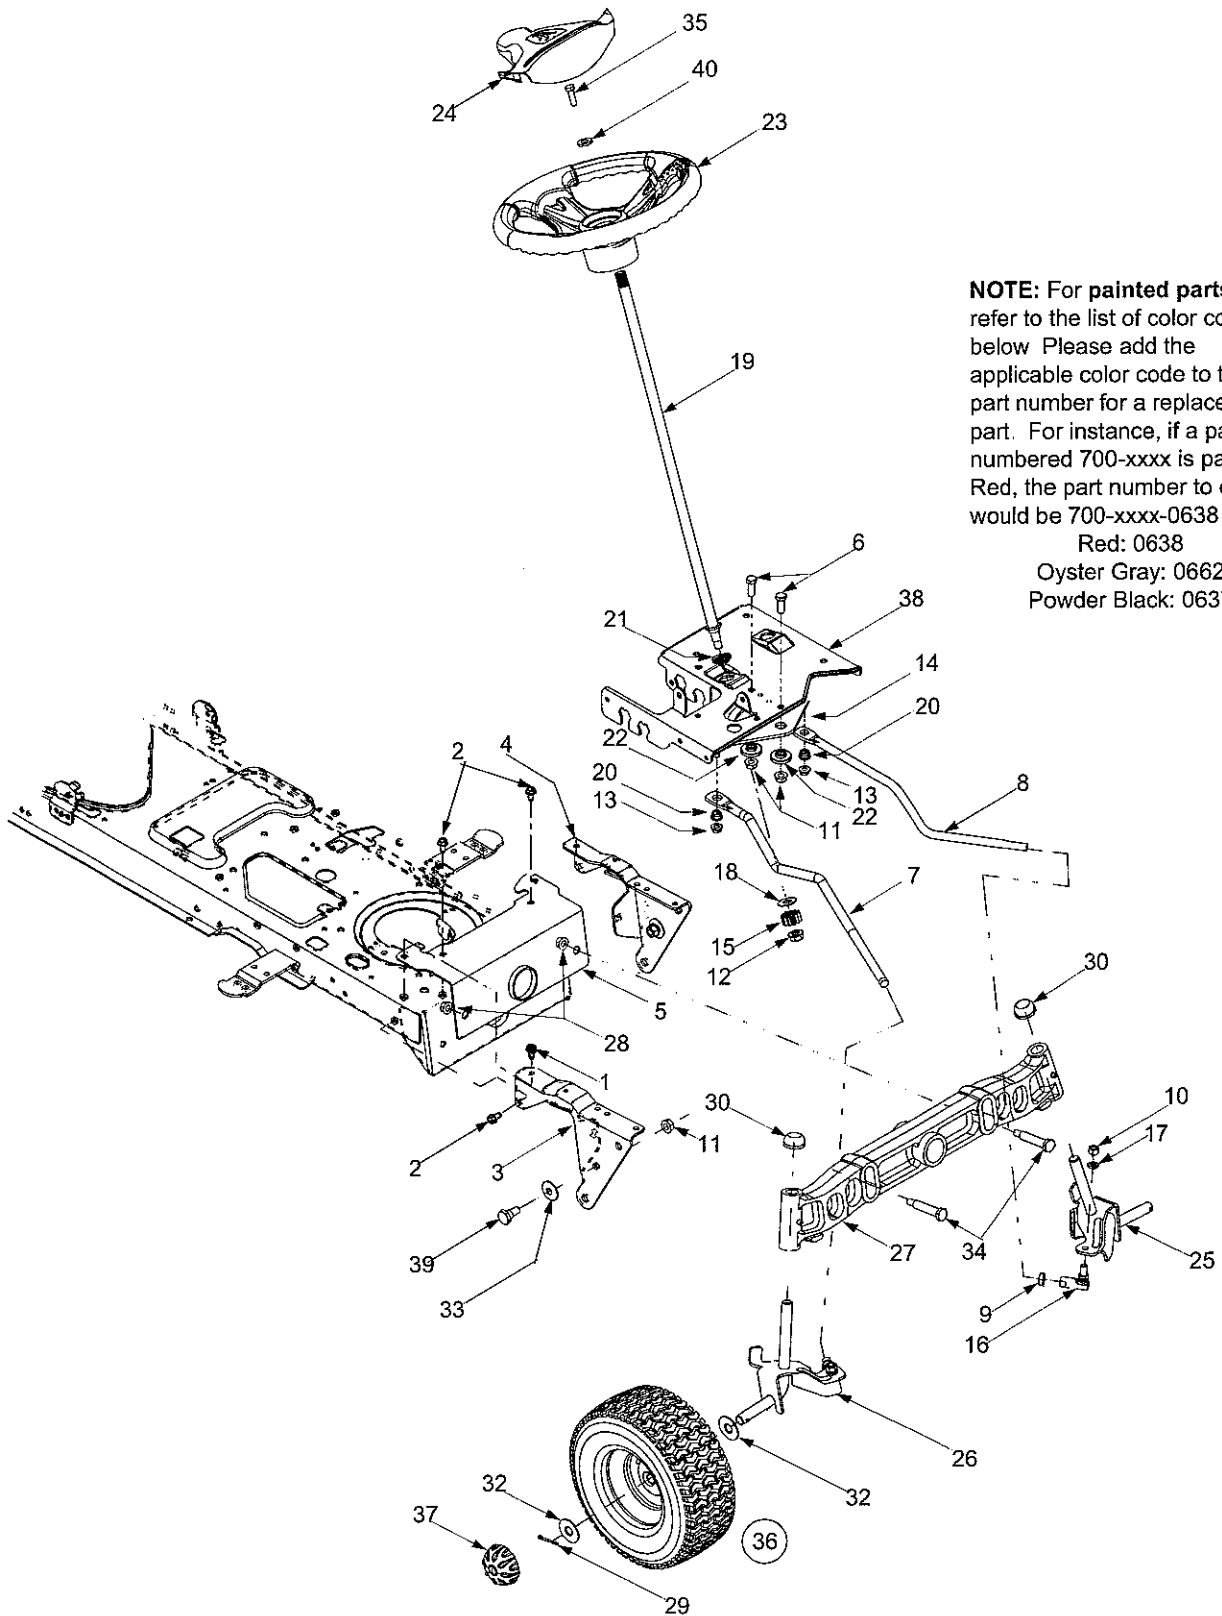

Models J609 & T609

NOTE: For painted parts, refer to the list of color codes below. Please add the applicable color code to the part number for a replacement part. For instance, if a part numbered 700-xxxx is painted Red, the part number to order would be 700-xxxx-0638

Red: 0638
Oyster Gray: 0662
Powder Black: 0637