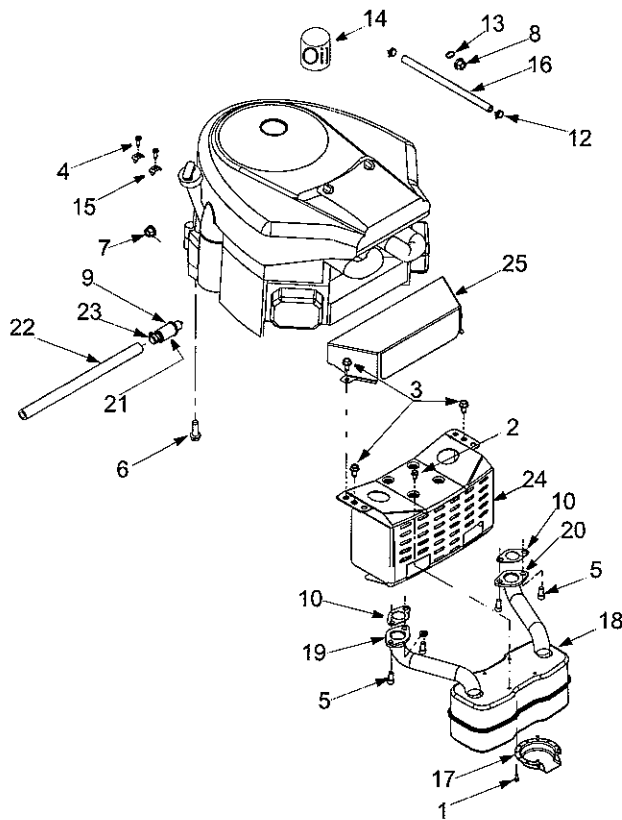

Model T609

Ref. No.	Part No.	Description
1	710-0227	AB Screw 38-18 x 0.5
2	710-0599	TT Screw 1/4-20 x 0.5
3	710-0726	AB Screw 5/16-20 x 0.75
4	710-1237	T Screw #10-32 x 0.625
5	710-1314A	Socket Hd. Scr. 5/16-18 x 0.75
6	710-1315	TT Screw 3/8-16 x 1.25
7	712-0271	Sems Nut
8	712-3017	Hex Nut
9	721-0331	Pipe Sealant
10	721-0460	Exhaust Gasket
11	725-0157	Cable Tie(not shown)
12	726-0205	Hose Clamp
13	736-0300	Flat Washer
14	737-0169	Oil: SAE 30W
15	751B221535	Clamp: Casing
16	751-0535	Fuel Line Hose
17	751-0564A	Deflector: Muffler
18	751-0616A	Dual Inlet Muffler
19	751-0650A	Exhaust Pipe RH
20	751-0651A	Exhaust Pipe LH
21	751-3140	Oil Drain
22	751-3141	Extension Hose: Oil Drain
23	751-3142	Oil Drain Cap
24	783-0615B	Heat Shield: Muffler
25	783-0625C	Heat Shield: Single