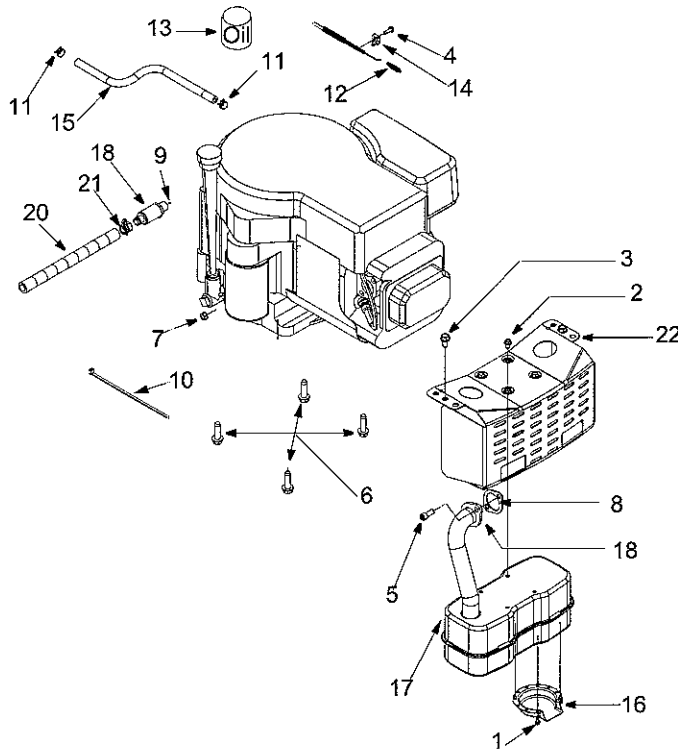

Models J609

Ref. No.	Part No.	Description
1	710-0227	AB Screw #8-18 x 0.5
2	710-0599	TT Screw 1/4-20 x 0.5
3	710-0726	AB Screw 5/16-12 x 0.5
4	710-1237	T screw #10-32 x 0.625
5	710-1314A	Socket Hd Scr 5/16-18 x .750
6	710-1315	TT Screw 3/8-16 x 1.25
7	712-0271	Sems Nut
8	721-0208	Exhaust Gasket
9	721-0331	Sealant: Loctite™
10	725-0157	Cable Tie
11	726-0205	Hose Clamp
12	732-0966	Extension Spring
13	737-0169	SAE 30W Oil
14	751B213146	Throttle Clamp
15	751-0535	Fuel Line Hose
16	751-0564A	Muffler Deflector
17	751-0617A	Muffler
18	751-0619A	Exhaust Pipe
19	751-3140	Oil Drain
20	751-3141	Oil Drain Hose Extension
21	751-3142	Oil Drain Cap
22	783-0615C	Muffler Bracket