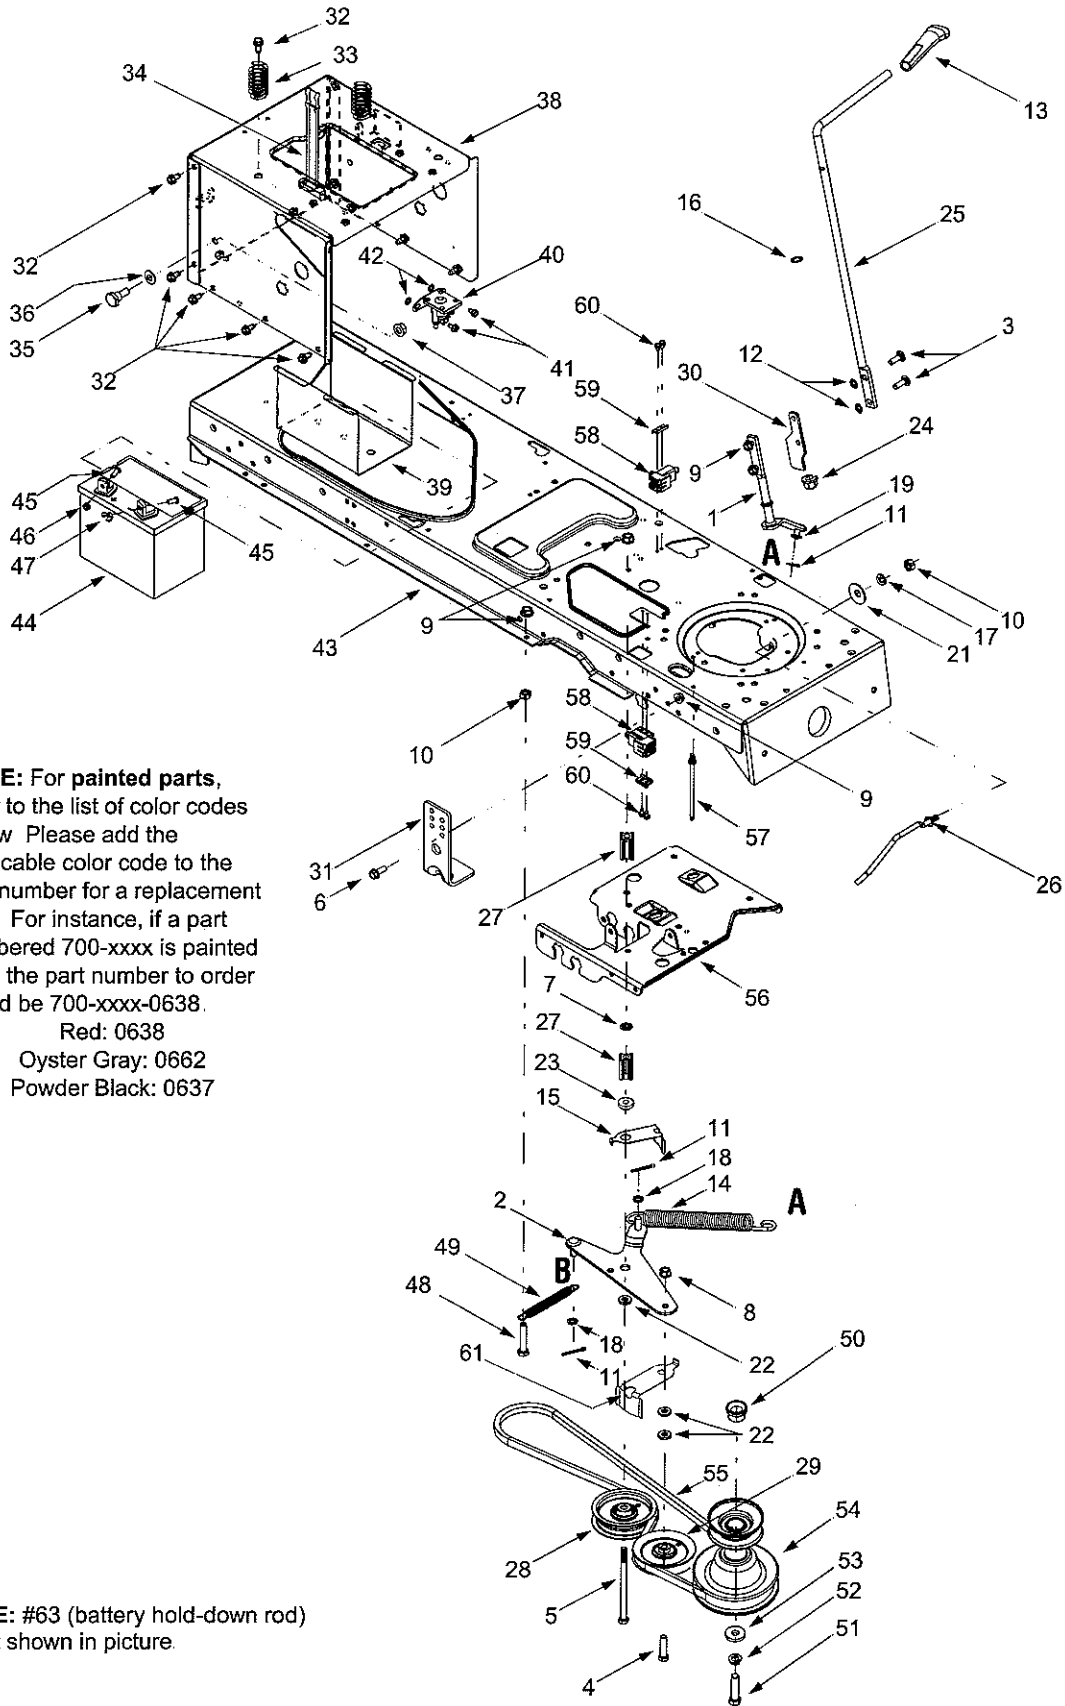

Models J609 & T609

NOTE: For painted parts, refer to the list of color codes below. Please add the applicable color code to the part number for a replacement part. For instance, if a part numbered 700-xxxx is painted Red, the part number to order would be 700-xxxx-0638.

Red: 0638
Oyster Gray: 0662
Powder Black: 0637

NOTE: #63 (battery hold-down rod) is not shown in picture.