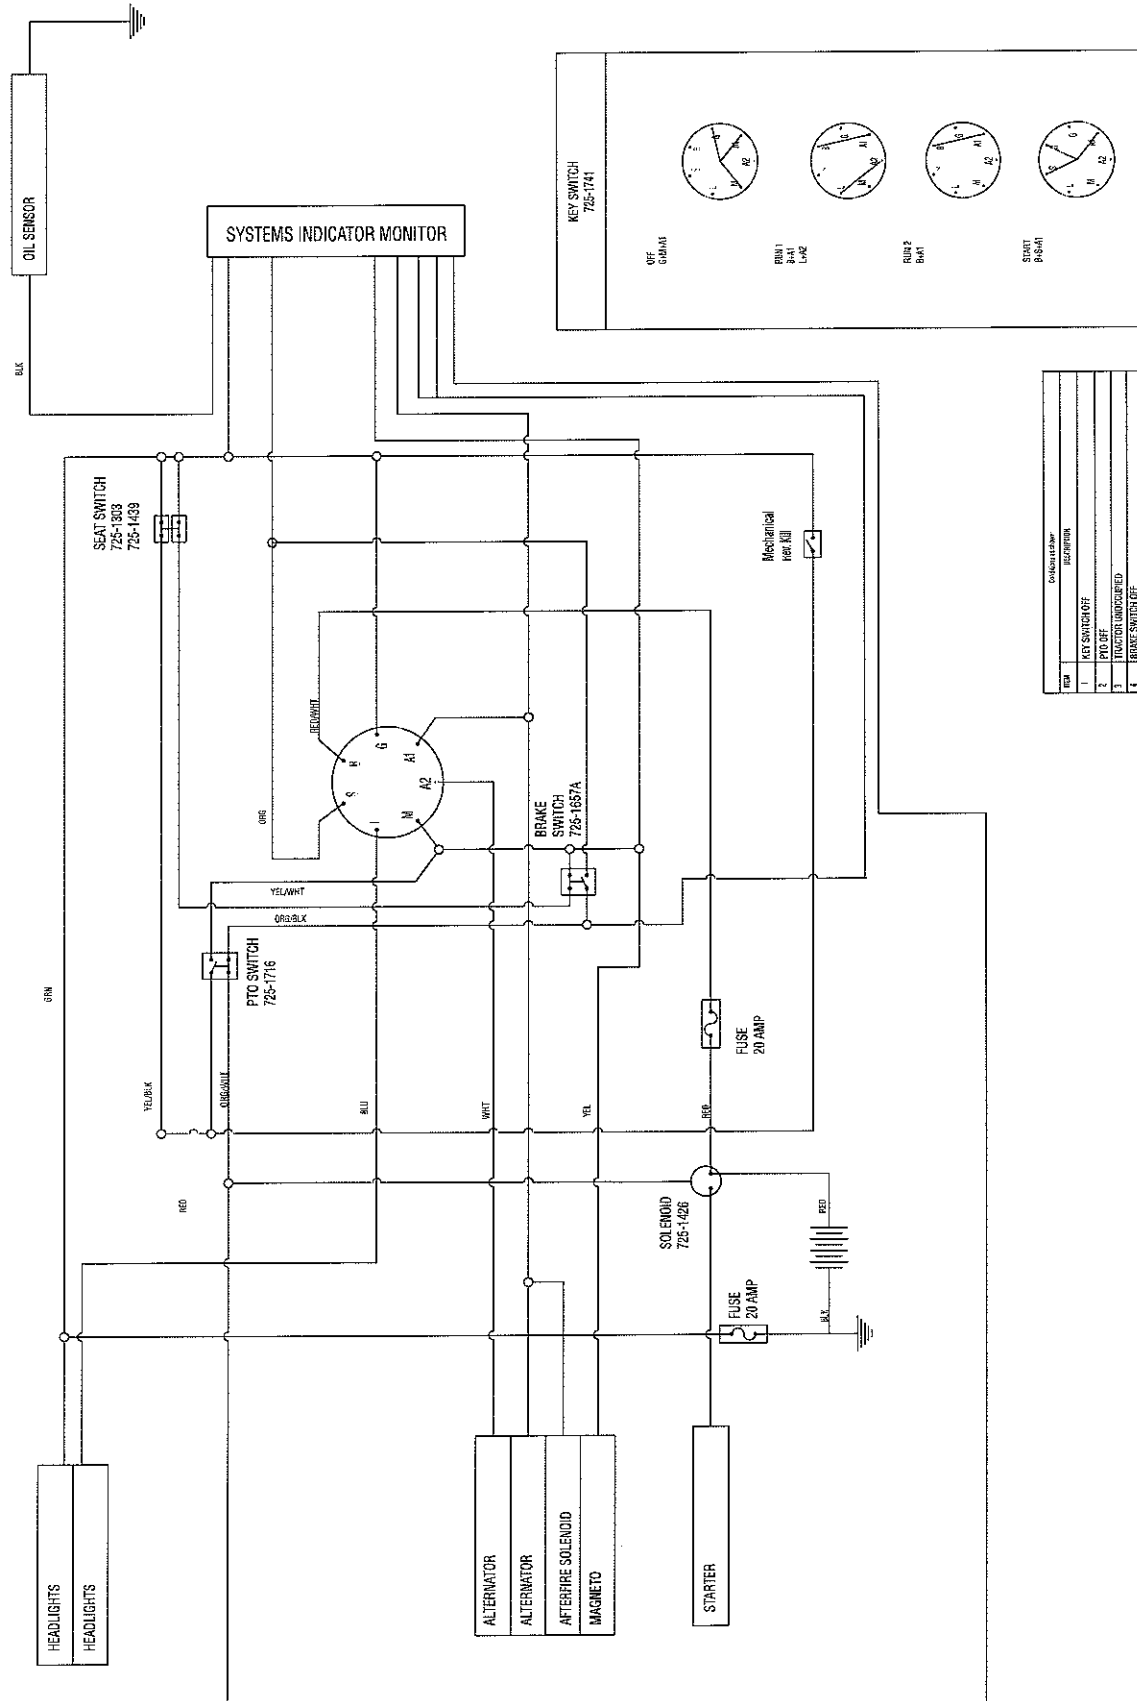

Models J609 & T609