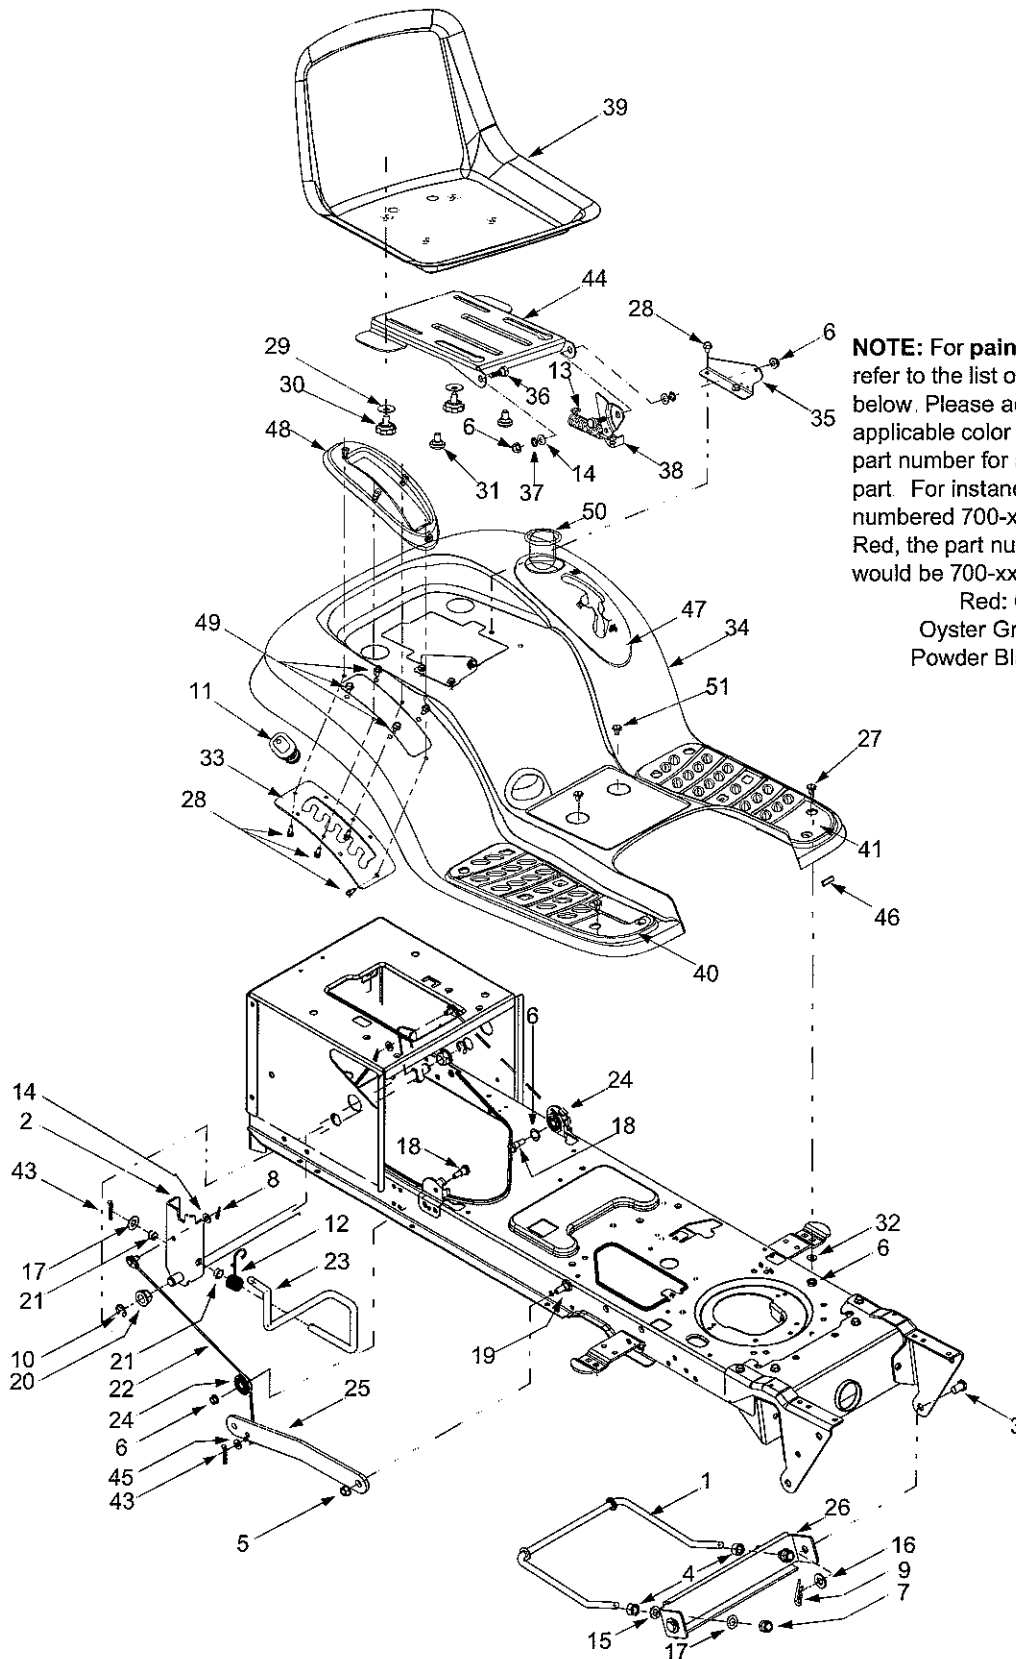

Models J609 & T609

NOTE: For painted parts, refer to the list of color codes below. Please add the applicable color code to the part number for a replacement part. For instance, if a part numbered 700-xxxx is painted Red, the part number to order would be 700-xxxx-0638.

- Red: 0638
- Oyster Gray: 0662
- Powder Black: 0637