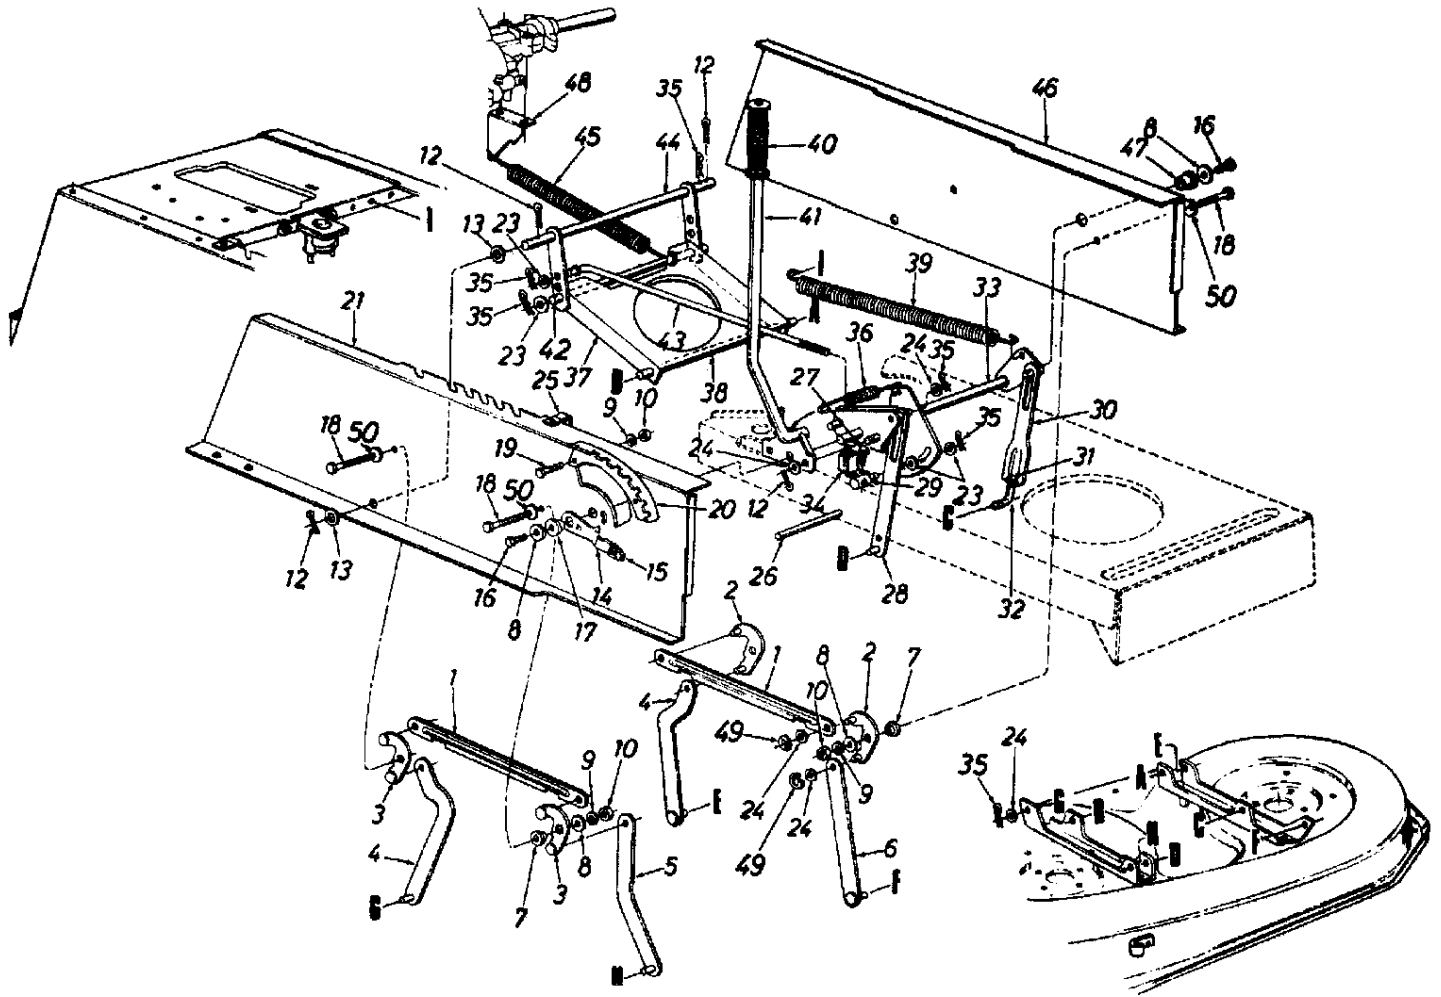

## Deck Lift and Hanger

Ref #	Part Number	Qty	Description
1	783-0103		Connecting Rod
2	683-0029A		Pivot Link Ass'y.--L.H.
3	683-0028A		Pivot Link Ass'y.--R.H.
4	17710		Deck Hanger Link Ass'y.
5	14800A		Deck Hanger Link Ass'y.
6	14804A		Deck Hanger Link Ass'y.
7	748-0331		Shld, Spacer .318" I.D.
8	736-0264		Fl-Wash. .344" I.D. x .62" O.D.
9	736-0119		L-Wash. 5/16" I.D.
10	712-3010		Hex Nut 5/16-18 Thd. (Gr. 5)
12	714-0470		Cotter Pin 1/8" Dia.
13	736-0256		Fl-Wash. .635" I.D. x 1.0" O.D.
14	683-0003		Height Adj. Stop Lever Ass'y. (Incl. Ref. 15); Optional Parts
15	08540		Knob Optional Parts
16	710-0604		Hex Wash. TT-Tap Scr. 5/16-18 x .75" Lg.
17	748-0176		Flange Brg. .63" I.D. Optional Parts
18	710-1238		Hex Wash. Hd. Scr, 5/16-18x .875" Lg.
19	710-0118		Hex Bolt 5/16-18 x .75" Lg.
20	17730		Index Brkt.
21	783-0042A		Upper Frame--R.H.
23	736-0267		Fl-Wash. .385" I.D. x .87" O.D.
24	736-0160		Fl-Wash. .531" I.D. x .93" O.D.
25	726-0272		Clamp
26	738-0526		Running Board Rod
27	710-3007		Hex Wash. Hd. Tap Scr.
28	14802A		Link Deck Lift Ass'y.
29	711-0723A		Adj. Ferrule 3/8-24 Thd.
30	17712		Adj. Deck Lift Link
31	712-3066		Hex Nut 1/2-20 Thd. (Gr. 5)
32	711-0841		Lift Link Adjuster
33	17637A		Lift Shaft Ass'y.
34	725-1657A		Safety Switch (Deck)
35	714-0145		Inter, Cotter Pin 3/8" Dia.
36	732-0637		Extension Spring
37	17636B		Stabilizer Bracket
38	738-0670		Shaft 1/2" Dia. x 10.28" Lg.
39	732-0638		Extension Spring
40	720-0233		Grip (Lift Handle)
41	97675A		Deck Lift Handle Ass'y.
42	738-0669		Shaft 3/8" Dia. x 9.34" Lg.
43	747-0598		Disengagement Rod
44	97624		Stabilizer Shaft Ass'y.
45	732-0556		Extension Spring 7,58" Lg.
46	783-0043		Upper Frame--L.H.
47	741-0313		Flange Brg. .632" I.D.
48	17128A		Spring Retainer Brkt.
49	716-0104		"E"-Ring
50	736-0425		Bell-Wash. .325" I.D.