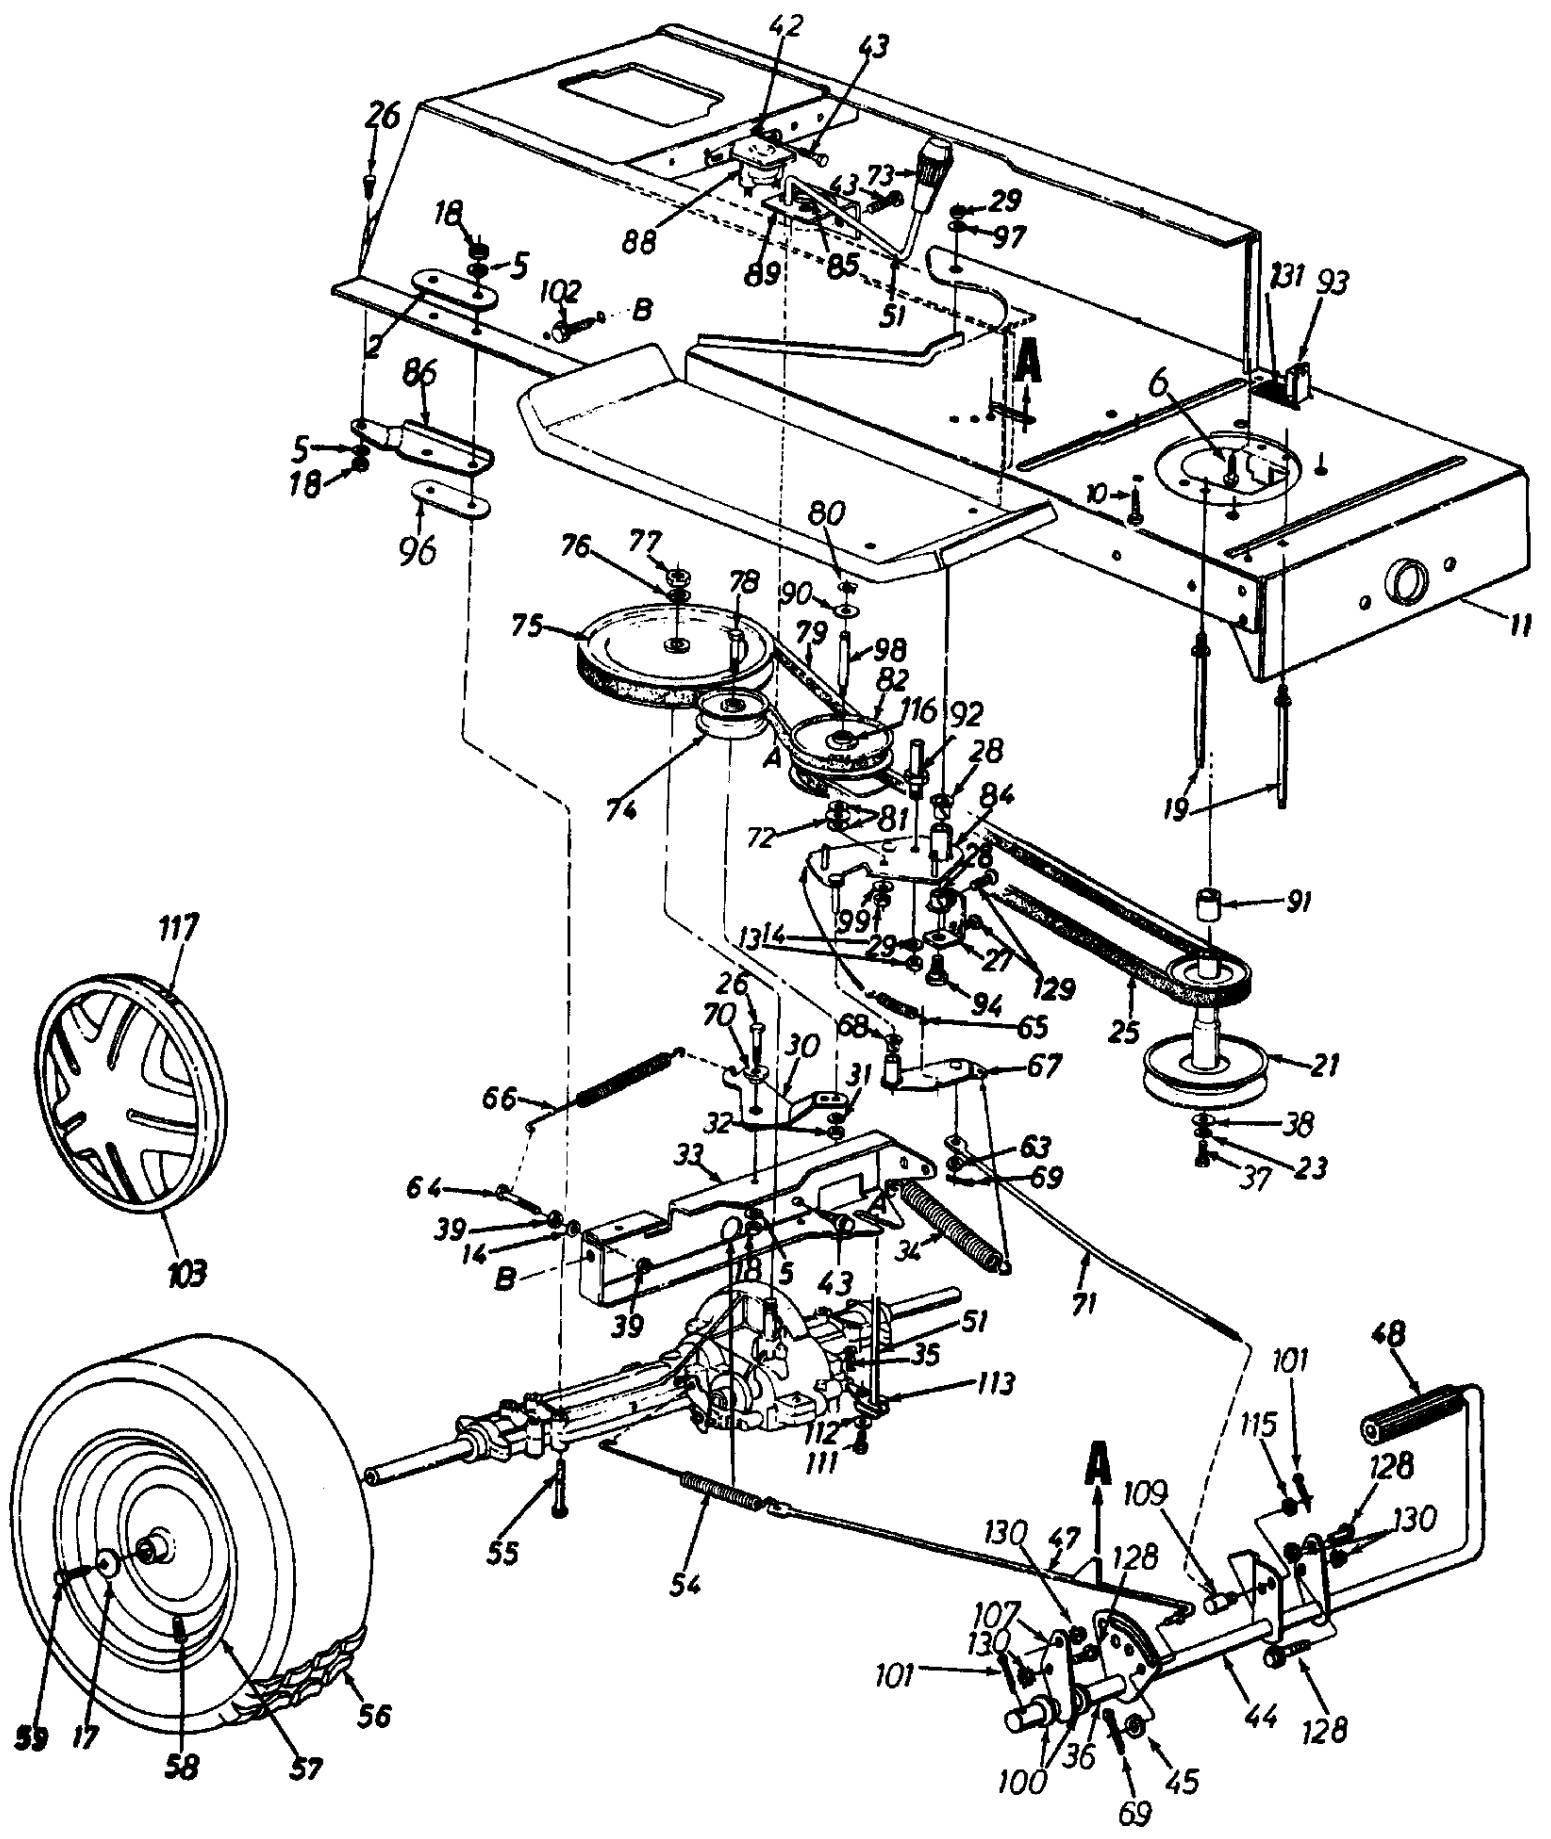

Drive/Frame/Pedal Assembly/Wheels, Rear

Drive/Frame/Pedal Assembly/Wheels, Rear

Ref #	Part Number	Qty	Description
2	17840		Transaxle Mtg. Brkt.
5	736-0119		L-Wash. 5/16" I.D.
6	710-0599		Tap Screw
10	710-1315		Hex TT-Tap Scr. 3/8-16 x 1.5" Lg.
11	783-0310C		Lower Frame Ass'y. New Part
13	712-3006		Hex Nut 1/4-20 Thd. (Gr. 5)
14	736-0329		L-Wash. 1/4" I.D.
17	736-0242		Bell-Wash. .345" I.D. x .88"
18	712-3010		Hex Nut 5/16-18 Thd. (Gr. 5)
19	711-1044		Belt Guard Stud 4.75" Lg.
21	756-0982		Engine Pulley
22	736-0322		FI-Wash. 7/16" I.D. x 1.25"
23	736-0171		L-Wash. 7/16" I.D.
24	710-0757		Hex Bolt 7/16-20 x 1.50" Lg.
25	754-0280		Variable-Speed Belt
26	710-0118		Hex Bolt 5/16-18 x .75" Lg.
27	17963		Bearing Shaft Bracket Ass'y.
28	741-0495		Flanged Nyliner Brg. 5/8" I.D. x .88" Lg.
29	712-0241		Hex Nut 3/8-24 Thd.
30	17643		Idler Bracket (Used w/20" Wheels w/o 46" Deck)
	17694		Idler Bracket (Used w/46" Deck)
31	736-0169		L-Wash. 3/8" I.D.
32	712-0241		Hex Nut 3/8-24 Thd.
33	17629A		Transaxle Support Brkt.
34	732-0556		Ext. Spring .94" O.D. x 7.58"
35	714-0149B		Inter. Cotter Pin
36	750-0802		Spacer .63" I.D.
37	710-3029		Bolt
38	736-0322		Washer
39	712-0138		Hex Nut 1/4-28 Thd.
40	710-0776		Hex AB-Tap Scr. 1/4" x .62" Lg.
42	736-0222		Ext. L-Wash. 1/4" I.D.
43	710-0599		Hex Wash. Hd. S-Tap Scr. 1/4-20 x .50" Lg.
44	683-0123		Clutch/Brake Pedal Ass'y.
45	736-0140		FI-Wash. .344" I.D. x .62"
47	747-0755A		Brake Rod Ass'y.
48	735-0196		Foot Pad
51	17705		Shift Lever Ass'y.
54	732-0413		Ext. Spring .59" O.D. x 7.08" (Used w/20" Wheels w/o 46" Deck)
	732-0642		Ext. Spring 7.33" Lg. (Used w/46" Deck)
55	710-1068		Hex Bolt 5/16-18 x 3.5" Lg. (Used w/46" Deck)
	710-0189		Hex Bolt 5/16-18 x 3" Lg. (Used w/20" Wheels w/o 46" Deck)
56	734-1675		Wheel Ass'y. Comp. 20" x 8.0" Round Shoulder
	634-0104		Wheel Ass'y. Comp. 20" x 8.0" Square Shoulder
	734-1596		Tire Only 20" x 8.0" Round Shoulder
	734-1730		Tire Only 20" x 8.0" Square Shoulder
57	634-0070		Wheel Rim Only 20" x 8.0" Square Shoulder
58	734-0255		Air Valve (Service Only)
59	710-0627		Hex Bolt 5/16-24 x .75" Lg.
63	736-0275		FI-Wash. .34" I.D. x .68" O.D.
64	710-0428		Hex Bolt 1/4-28 x 1.25" Lg.
65	732-0568		Ext. Spring
66	732-0384		Ext. Spring .62" O.D. x 6.12"