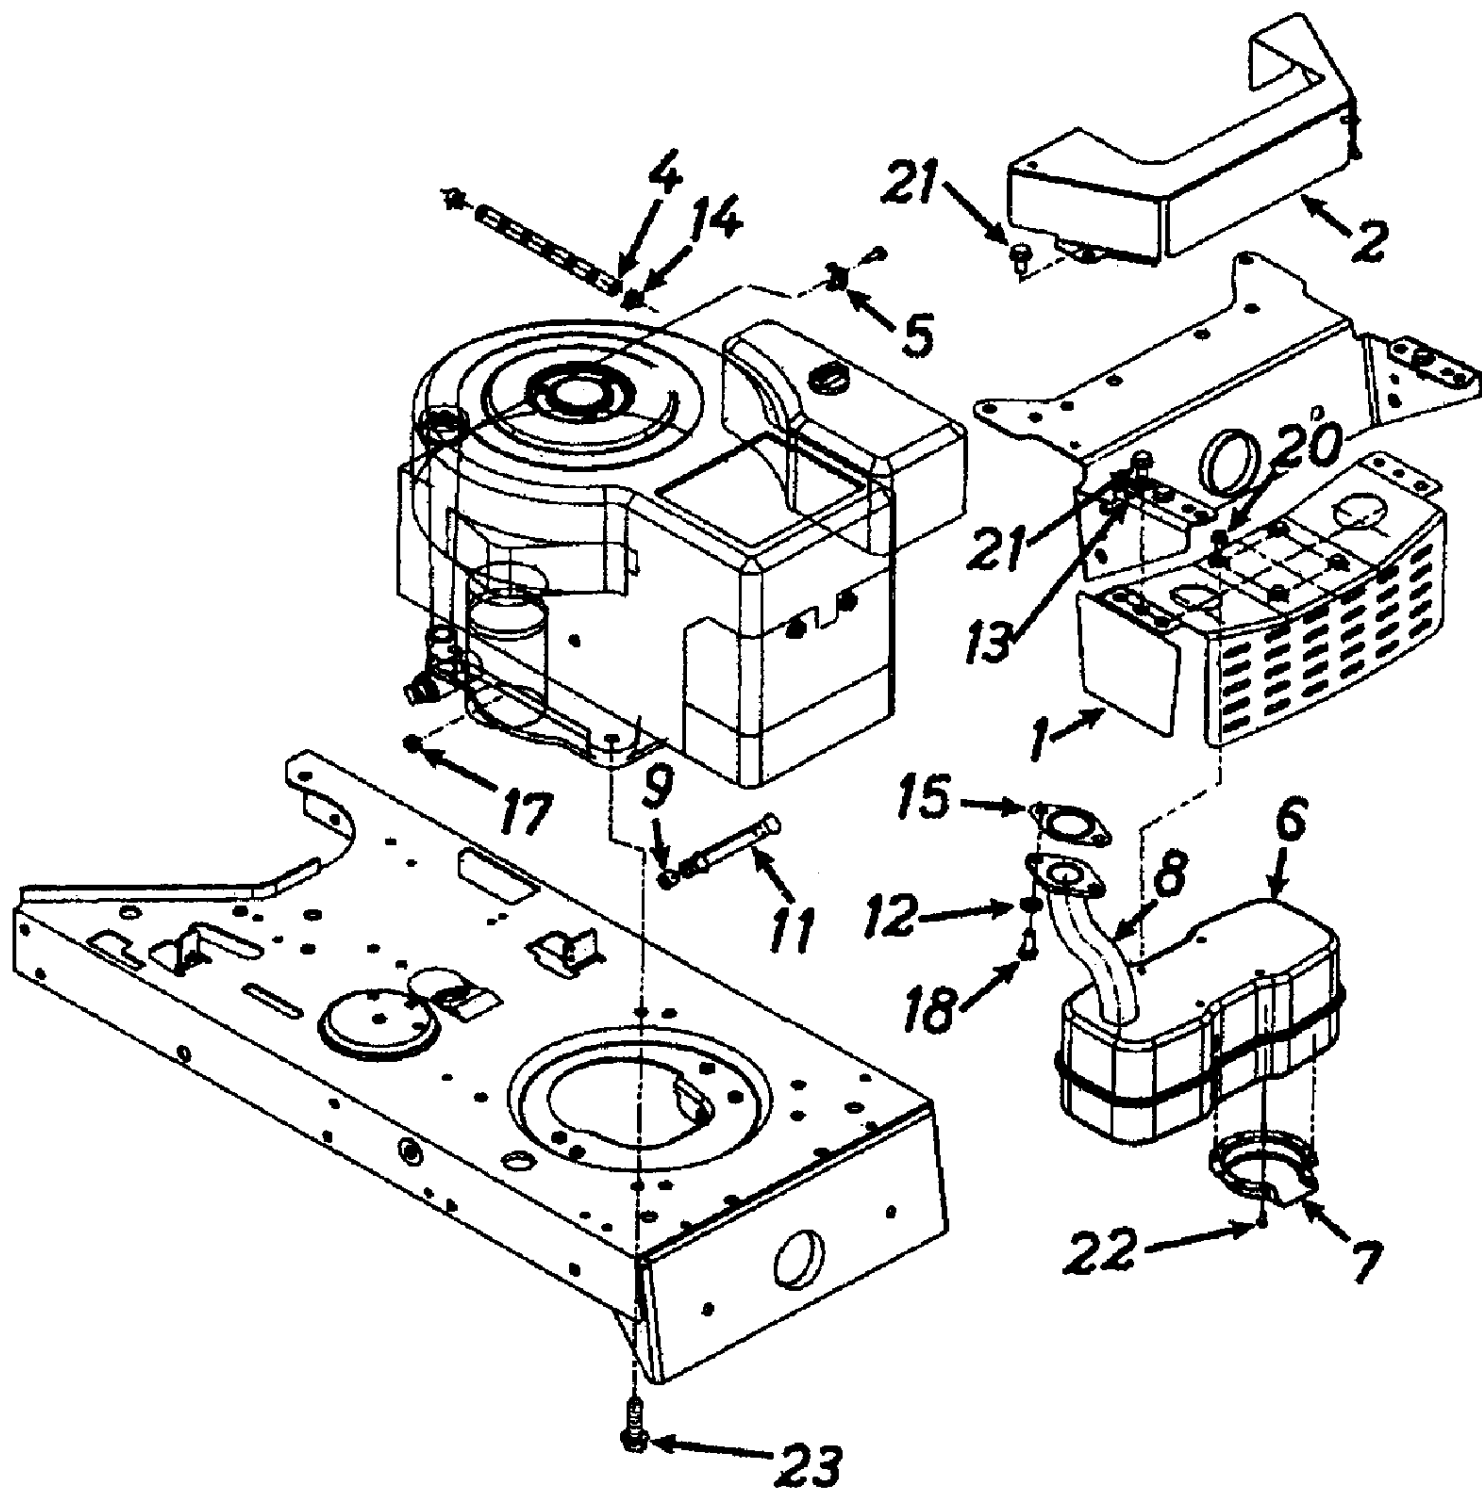

Muffler

Ref #	Part Number	Qty	Description
1	783-0385		Heat Shield Bracket
2	783-0378		Heat Shield
3	783-0320		Muffler Bracket
4	751-0535-12		Fuel Line
5	751-0360A		Casing Clamp
6	751-0617		Muffler
7	751-0564		Muffler Deflector
8	751-0622		Exhaust Pipe
9	751-0572		Hex Pipe Plug
11	737-0286		Pipe 3/8 NPT x 3.8" Lg.
12	736-0119		L-Wash. 5/16" I.D.
13	726-0272		Clamp
14	726-0205		Hose Clamp
15	721-0348		Exhaust Gasket
17	712-0271		Hex Sems Nut 1/4-20 Thd.
18	710-1314		Socket Hd. Bolt 5/16-18 x .62" Lg.
19	710-1237		Hex Wash. Hd. Tap Scr.#10-32 x .62" Lg.
20	710-0599		Hex Wash. Hd. TT-Scr. 1/4-20 x .5" Lg.
21	710-0604		Hex Wash. Hd. TT-Scr. 5/16-18 x .62" Lg.
22	710-0148		Hex Bolt #8-32 x .38" Lg.
23	710-1315		Hex Wash. Hd. TT-Scr. 3/8-16 x 1.25" Lg.