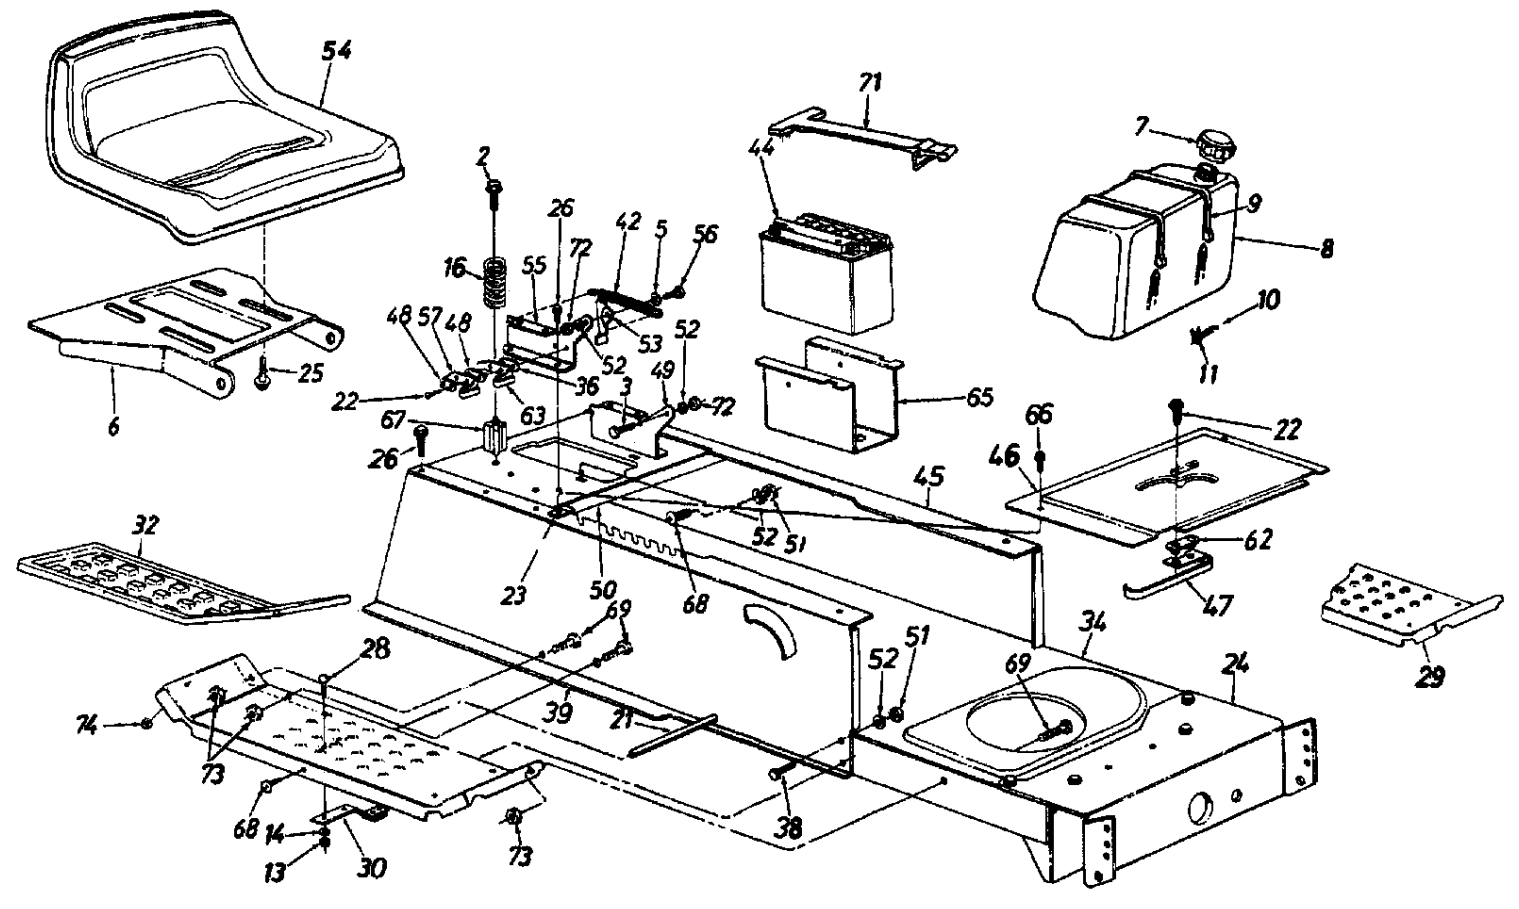

Seat/Frame/Battery/Fuel Tank

Ref #	Part Number	Qty	Description
2	710-1208		Hex Tap Scr. 5/16-18 x 3.25"
3	938-0155		Screw
5	936-0141		Washer
6	783-0039A		Seat Pivot Bracket New Part
7	751-0603		Fuel Cap
8	751-0553		Fuel Tank (12.5 H.P. & Smaller)
	751-0555		Fuel Tank (13 H.R & Larger)
9	726-0209		Tie Strap
10	751-0535-15		Fuel Line
11	726-0205		Hose Clamp
13	712-0287		Hex Nut 1/4-20 Thd.
14	736-0329		L-Wash. 1/4" I.D.
16	732-0735		Compression Spring
21	738-0526		Running Board Rod
22	710-0227		Hex AB-Tap Scr. #8 x .50" Lg.
23	726-0139		Speed Nut #10Z
24	783-0041A		Front Pivot Brkt.
25	710-0870		Hex Tap Scr. 3/8-16 x .62" Lg.
26	710-0726		Hex Wash. Hd. AB-Tap Scr. 5/16 x .75" Lg.
28	710-0134		Carriage Bolt 1/4-20 x .62"
29	17770B		Running Board (R.H. & L.H.)
30	761-0168A		Blade Brake Ass'y.
32	731-0909		Rubber Foot Pad--L.H.
	731-0910		Rubber Foot Pad--R.H.
	723-0422		Abrasive Foot Pad
34	783-0310C		Lower Frame New Part
36	726-0278		Insulator Boss Plate
37	736-0264		FI-Wash. .344" I.D. x .625" O.D.
38	710-0118		Hex Bolt 5/16-18 x .75" Lg.
39	783-0042A		Upper Frame--R.H.
42	732-0581B		Extension Spring 5.31" Lg.
44	725-1707B		12-V Battery
45	783-0043		Upper Frame--L.H.
46			Shift Cover (Refer to Style Page
47	725-1643		Reverse Safety Switch
48	726-0279		Insulator Plate
49	17951		Seat Pivot Brkt. Support--L.H.
50	783-0355A		Hitch Plate New Part
51	712-0267		Hex Nut 5/16-18 Thd.
52	736-0119		L-Wash. 5/16" I.D.
53	17239A		Seat Lift Brkt.
54	757-0363		Seat 8-7/8" High
	757-0364		Seat 8-7/8" High (Yellow)
	757-0360		Seat 10-5/8" High
	757-0365		Seat 10-5/8" High (Yellow)
	757-0350		Seat 14-1/4" High
	757-0372		Seat 14-1/4" High (Yellow)
55	17950		Seat Pivot Brkt. Support--R.H.
56	738-0296		Shld. Bolt .437" Dia. x .268"
57	725-1303		Spring Switch (Seat--Outer)
59	710-0650		Hex TT-Tap Scr. 5/16-18 x 7/8"
62	726-0320		Insulator Nut Plate
63	725-1439		Safety Switch (Seat--Inner)
65	783-0345		Battery Tray
66	710-0351		Truss Mach. B-Tap Scr.#10 x .5" Lg.
67	748-0347		Spring Spacer