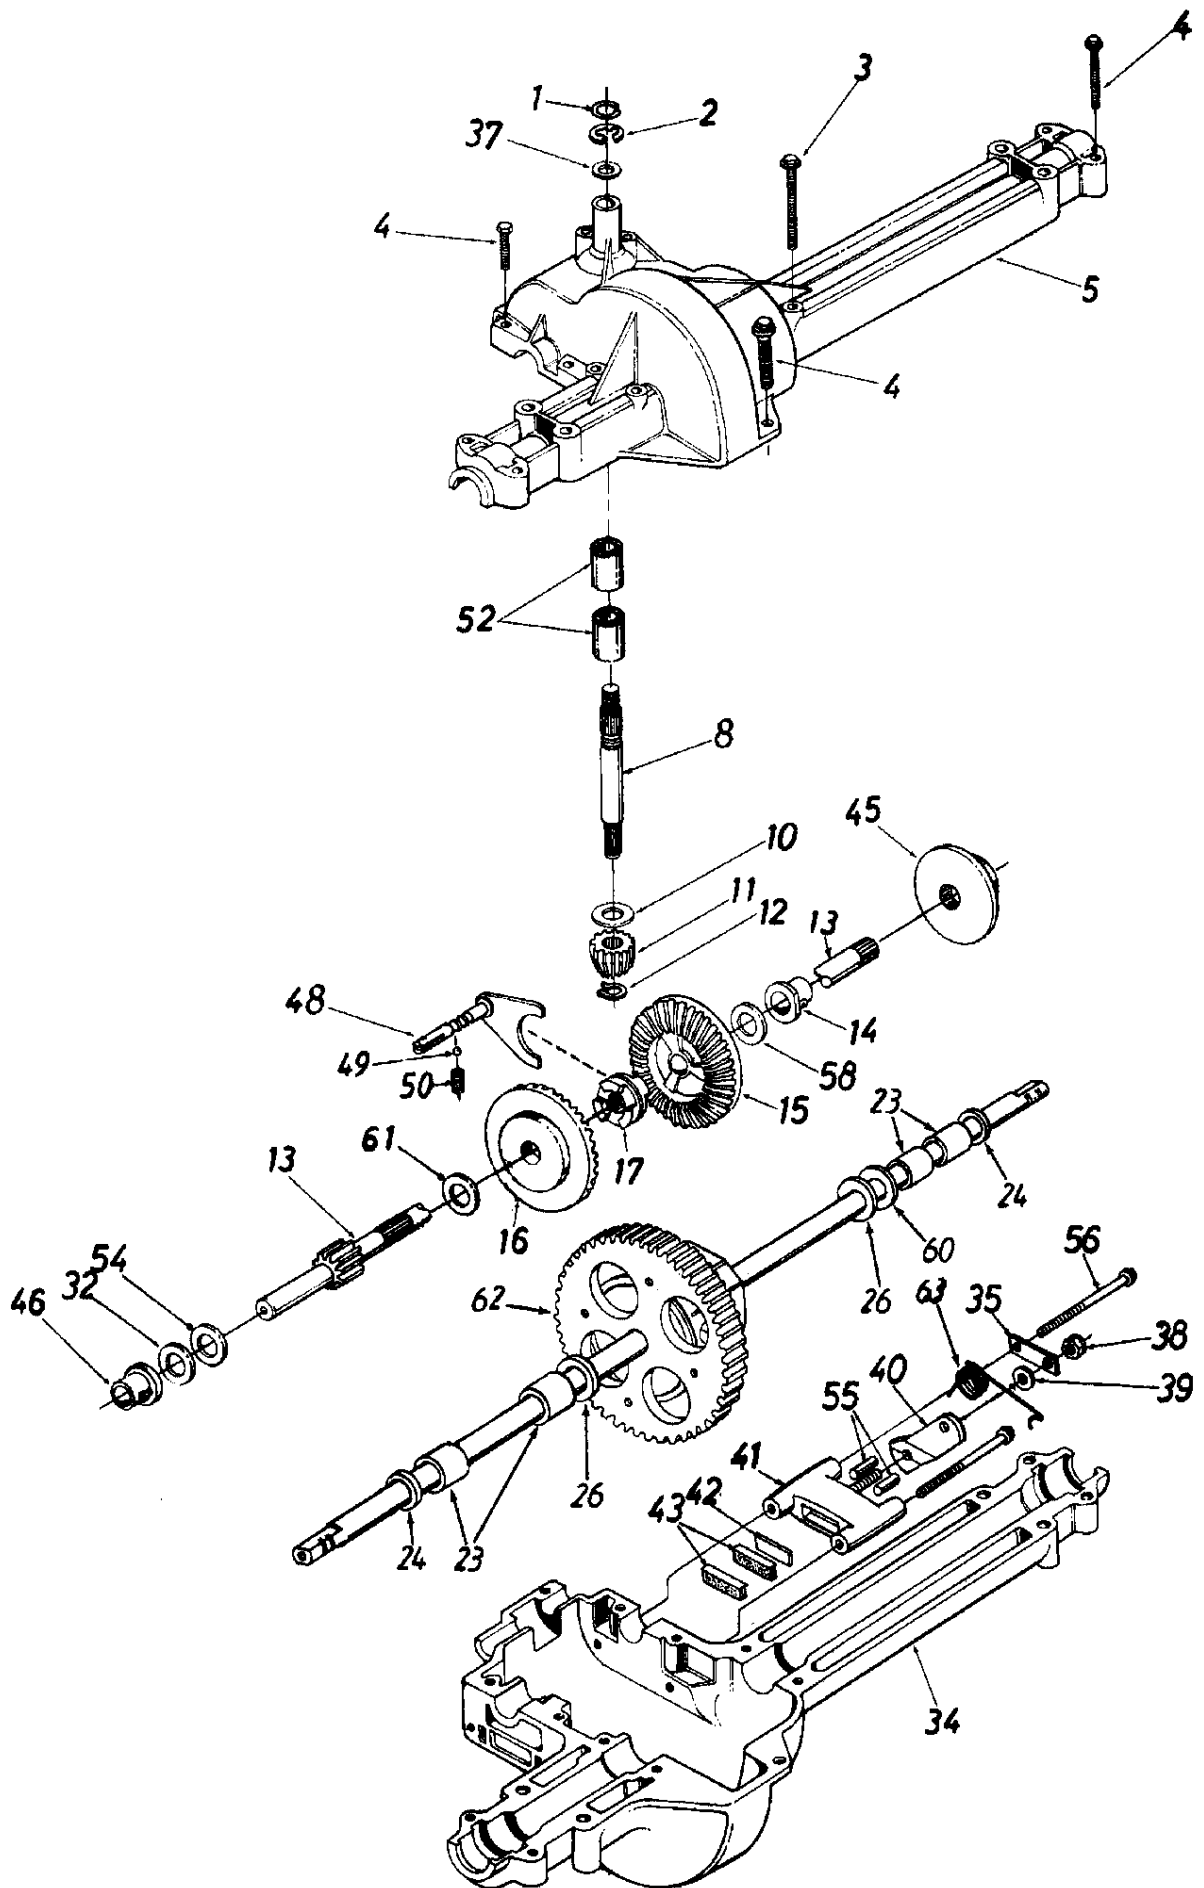

Transmission

Ref #	Part Number	Qty	Description
	918-0163B	1	Transmission Complete
1	732-0614		Wire Ring
2	716-0231		"E"-Ring
3	710-1026		Hex Wash. TT-Tap Scr. 1/4-20 x 1.75" Lg.
4	710-0809		Hex Tap Scr. 1/4-20 x 1.25" Lg.
5	719-0314		Upper Housing
8	711-0861		Input Shaft
10	736-0335		Thrust Washer 5/8" I.D. x 1.25" O.D.
11	717-0633		Pinion Input 14T
12	716-0171		Retaining Ring
13	711-1003		Drive Shaft--R.H. Brake
14	741-0336		Flange Brg. 5/8" I.D. x 3/4" Lg.
15	717-1362		Bevel Gear 42T Small I.D.
16	717-1363		Bevel Gear 42T Large I.D.
17	718-0228		Clutch Collar
21	710-0862A		Pan Head Scr. 1/4-20 x .50"Lg. w/Patch
23	741-0340		Sleeve Bearing 3/4" I.D. x 1.0" Lg.
24	721-0338		Oil Seal 3/4" I.D.
26	736-0445		FI-Wash. .760" I.D. x 1.5" O.D.
32			Washer
	736-0495		Thrust Wash. 5/8" I.D. x 1" O.D. x .025" Thk.
	736-0336		FI-Wash. 5/8" I.D. x 1" O.D. x .030" Thk.
	736-0494		Thrust Wash. 5/8" I.D. x 1" O.D. x .035" Thk.
	736-0337		FI-Wash. 5/8" I.D. x 1" O.D. x .040" Thk.
34	719-0313B		Lower Housing New Part
35	718-0150		Anti-Rotation Brkt.
37			Washer
	736-0349		FI-Wash. 5/8" I.D. x 1" O.D. x .020" Thk.
	736-0336		FI-Wash. 5/8" I.D. x 1" O.D. x .030" Thk.
	736-0337		FI-Wash. 5/8" I.D. x 1" O.D. x .040" Thk.
38	712-0273		Hex Nut 5/16-24 Thd.
39	736-0371		FI-Wash. .344" I.D. x .875" O.D.
40	717-0700		Actuating Arm
41	761-0198		Brake Yoke
42	717-0682		Puck Plate
43	717-0678		Brake Puck
45	761-0202		Brake Disc
46	741-0337		Flange Bearing 5/8" I.D. x 15/16" Lg.
48	611-0011		Shift Fork Ass'y.
49	741-0862		Ball Detent .250" Dia.
50	732-0863		Spring Detent
52	741-0335		Needle Brg. 5/8" I.D. x 1/2"Lg.
54	736-0349		FI-Wash. 5/8" I.D. x 1" O.D. x .020 Thk.
55	741-0343		Actuating Pin 5/16" Dia.
56	710-1206		Hex Wash Hd. Self-Tap Scr. 1/4-20 Thd.
58	736-0349		FI-Wash. 5/8" I.D. x 1" O.D. x .020 Thk.
	736-0495		Thrust Wash. 5/8" I.D. x 1 "O.D. x .025" Thk.
60			Washer
	736-0492		FI-Wash. .76" I.D. x 1.5" O.D. x .010" Thk.
	736-0493		FI-Wash. .76" I.D. x 1.5" O.D. x .020" Thk.
	736-0351		FI-Wash. .76" I.D. x 1.5" O.D. x .030" Thk.
	736-0445		FI-Wash. .76" I.D. x 1.5" O.D. x .060" Thk.
61	736-0519		Thrust Washer
62	618-0162		Differential Ass'y.
63	732-0742		R.H.--Brake Spring
	737-0148		Grease--Shell (15 oz.)