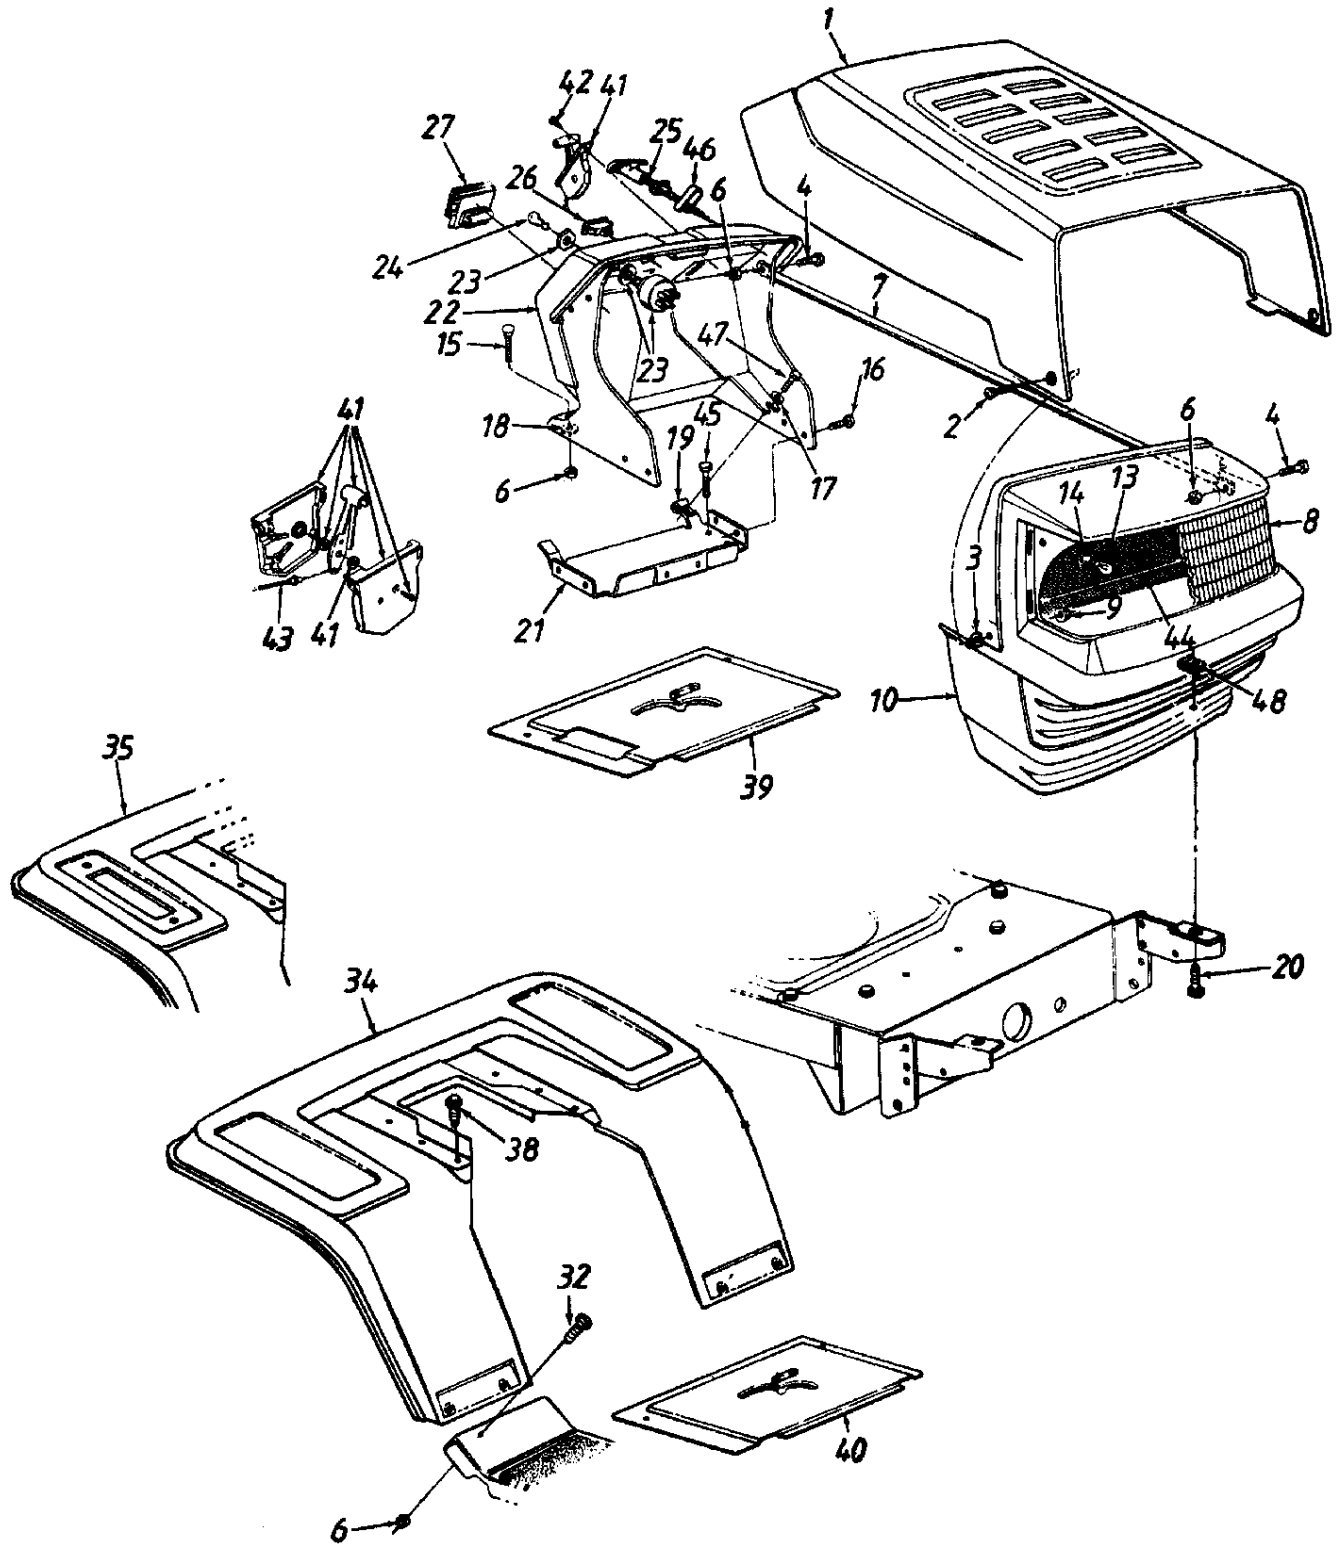

Hood Style 0

Ref #	Part Number	Qty	Description
1	783-0250		Hood
2	738-0952		Shld. Bolt .375" Dia. x .125" Lg.
3			UNKNOWN
4	710-0258		Hex Bolt 1/4-20 x .62" Lg.
6	712-0271		Hex Sems Nut 1/4-20 Thd.
7	749-0812		Grille Support Rod
8	731-1099A		Headlight Lens (w/o Logo)
	731-1767		Headlight Lens (w/Logo)
9	712-3027		i Flange L-Nut 1/4-20 Thd.
10	731-1097D		Grille
13	725-0963		Lamp
14	725-1649		Socket
15	710-0703		Carriage Bolt 1/4-20 x .75" Lg.
16	710-0599		Hex Wash. Hd. TT-Tap Scr./4-20 x .5" Lg.
17	736-0173		FI-Wash. .281" I.D. x .73" O.D.
18	726-0233		Bolt Retainer 1/4" I.D.
19	712-0185		Speed Nut 1/4-20 Thd.
20	710-0118		Hex Bolt 5/16-18 x .75" Lg.
21	17632A		Gas Tank Support Brkt.
22	731-1096B		Dash w/Ammeter Hole
	731-1337A		Dash w/o Ammeter Hole
23	725-0267		Ignition Switch
24	725-0201		Ignition Key
25	746-0616A		Choke Control 23" Lg.
	746-0614A		Choke Control 38" Lg.
	746-0720		Choke Control 20" Lg.
	746-3021		Choke Control 29" Lg.
26	725-0634		Light Switch Optional Parts
27	725-0925		Ammeter Optional Parts
32	710-0286		Truss Mach. Scr. 1/4-20 x .5" Lg.
34	17870A		Fender
35	17871B		Fender w/Cutout
38	710-0726		Hex Wash. Hd. AB-Tap Scr. 5/16 x .75" Lg.
39	17954B		Shift Cover w/Cutout
40	17286B		Shift Cover
41	831-0823A		Throttle Box Ass'y.
42	710-0779A		Truss Mach. AB-Tap Scr.#10 x .5" Lg.
43	746-0776		Throttle Control Wire 18.5" Lg.
	746-0634		Throttle Control Wire 35" Lg.
	746-0638		Throttle Control Wire 22" Lg.
44	777-9206		Grille Reflector Label
45	710-0603		Hex Wash. Hd. B-Tap Scr. 5/16-18 x .5" Lg.
46	17782		Choke Retainer
47	710-0642		Hex TT-Tap Scr. 1/4-20 x .75" Lg.
48	726-0211		U-Nut 5/16-18 Thd.
	629-0308		Headlight Harness (Not Shown)
			Muffler (Single Cylinder Engines)
	712-0250		Conduit L-Nut Engine 11.5 12 & 12.5 H.P.
	751-0302		Muffler Engine 11.5 12 & 12.5 H.P.