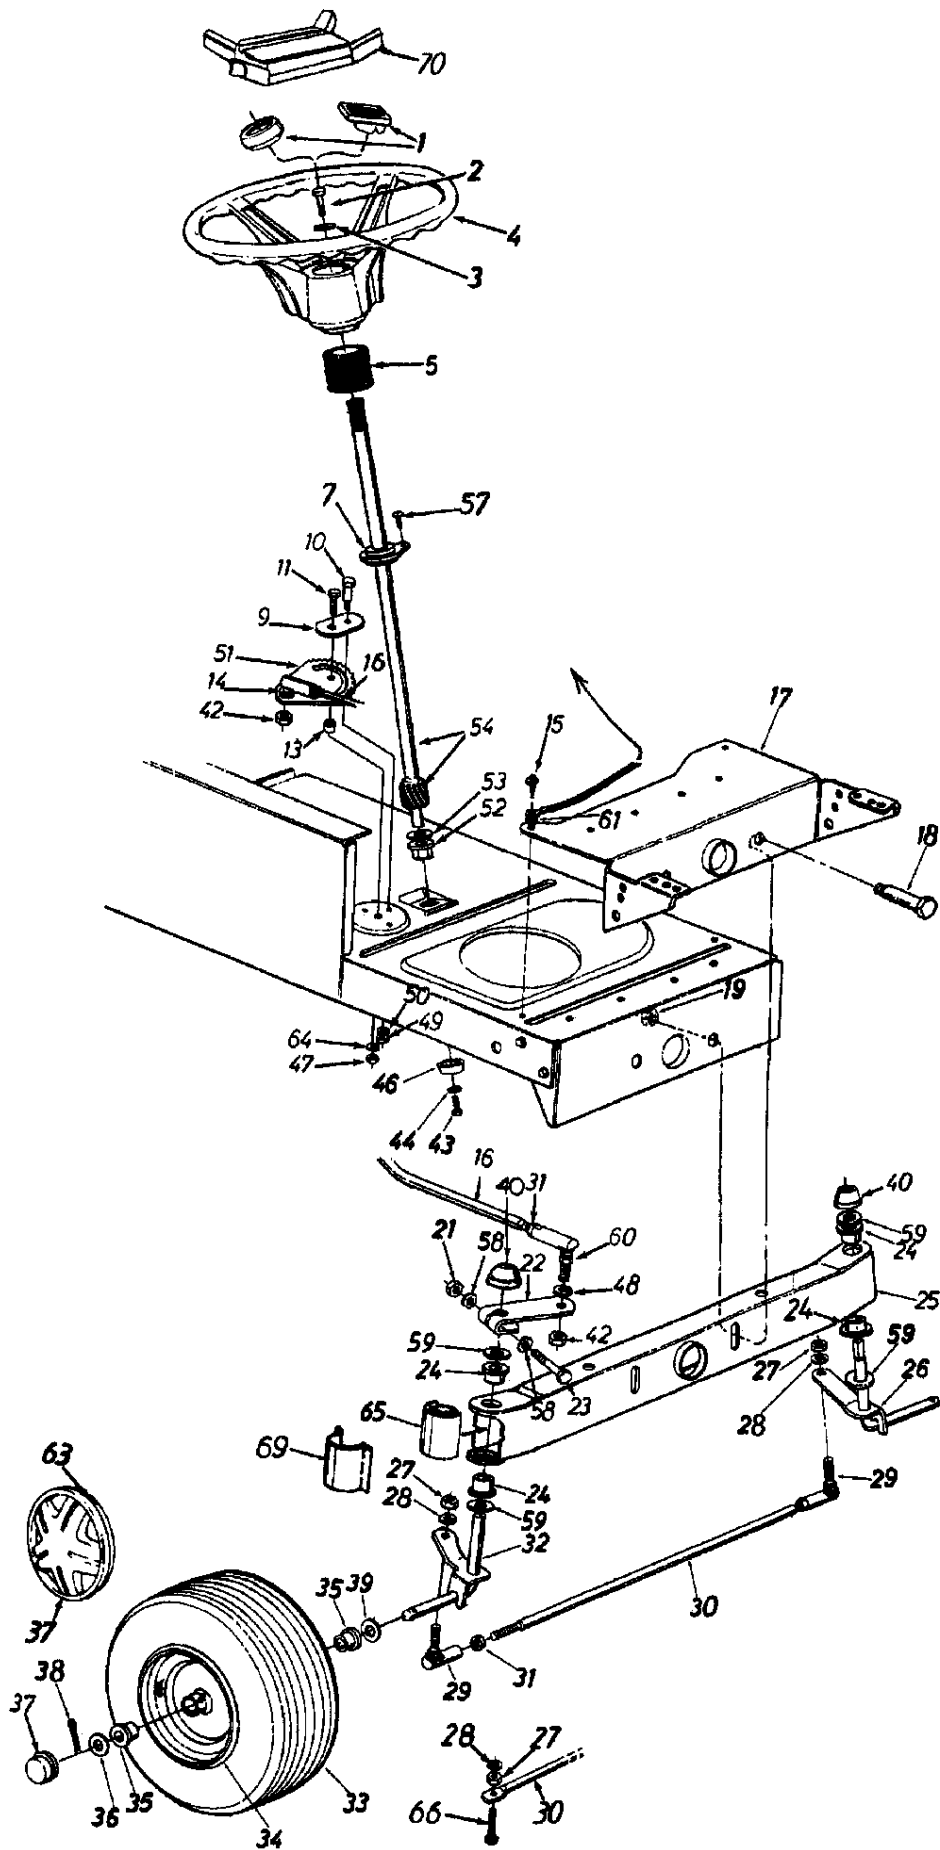

Ref #	Part Number	Qty	Description
1	731-0220		Steering Wheel Cap
	731-1459A		Steering Wheel Cap (Sq.--MTD)
	731-1460		Steering Wheel Cap (Square--No Logo)
2	710-0643		Hex Bolt 5/16-18 x 1" Lg.
3	736-0242		Belleville Wash. .345" I.D.
4	731-1693		Steering Wheel (3 Spoke)
	731-1687		Steering Wheel (3 Spoke)
	631-0027		Steering Wheel (4 Spoke)
5	731-0559A		Steering Bellow--4.5" (Style A)
	731-0954		Steering Bellow--9" (Style 0, 1, 3, 4, 5, 6, 8, 9)
	731-1542		Steering Bellow--3.25" (Style 7)
6	712-0240		Hex Jam Nut 7/16-20 Thd.
7	741-0587		Flange Bearing .628" I.D. x 1.36 O.D. (Style A)
8	723-0448		Ball Joint 7/16-20 Thd.
9	17198A		Retainer Plate
10	738-0141		Shoulder Bolt .437" Dia. x .35 Lg. 5/16-18 Thd.
11	710-0152		Hex Bolt 3/8-24 x 1.0" Lg. (Gr. 5)
13	750-0535		Spacer .380" I.D. x .625" O.D. x .227
14	736-0217		L-Wash. 3/8" I.D. (H.D.)
15	710-0726		Hex Wash. Hd. Self-Tap Scr.
16	711-1107		Steering Drag Link New Part
17	783-0041A		Front Pivot Brkt.
18	738-0527		Shoulder Bolt .498" Dia. x 2.04Lg. 3/8-16 Thd.
19	712-0431		Flanged L- Nut 3/8-16 Thd.
21	712-0411		Hex L-Nut 5/16-24 Thd.
22	16481A		Steering Arm Front Axle
23	710-0772		Hex Bolt 5/16-24 x 2.00" Lg. (Gr. 5)
24	741-0659		Hex Fig. Brg. .632 I.D.
25	683-0128		Pivot Bar Ass'y.
26	683-0127		Front Axle Ass'y.--L.H. Square and Round Shoulder
	683-0125		Front Axle Ass'y.--L.H. Square and Round Shoulder(46" Deck)
27	712-0241		Hex Nut 3/8-24 Thd.
28	736-0169		L-Wash. 3/8" I.D.
29	723-3018		Ball Joint 3/8-24 Thd.
30	747-0753		Tie Rod (Adjustable)
	747-0861		Tie Rod (Non-Adjustable)
31	712-0711		Hex Jam Nut 3/8-24 Thd.
32	683-0126		Front Axle Ass'y.--R.H. 15 x 6 Square and Round Shoulder
	683-0124		Front Axle Ass'y.--R.H. 15 x 6 Round and Square Shoulder (46" Deck)
33	634-0056		Wheel Ass'y. Comp. 15 x 6 Round Shoulder
	634-0105		Wheel Ass'y. Comp. 15 x 6 Square Shoulder
34	634-0024		Front Wheel Rim Only 15 x 6 Round and Square Shoulder
	734-0864		Tire Only 15 x 6 Round Shoulder
	734-1731		Tire Only 15 x 6 Square Shoulder
	734-0255		Air Valve 15 x 6 Round and Square Shoulder
35	741-0487A		Bearing 15 x 6 Round and Square Shoulder
36	736-0285		FI-Wash. .635 I.D. x 1.59" O.D.
37	731-0484A		Front Wheel Hub Cap
	731-1787A		Spoked Hub Cap (Yellow) New Part; (Opt.)
	734-1613A		Spoked Hub Cap (Gray) New Part; (Opt.)