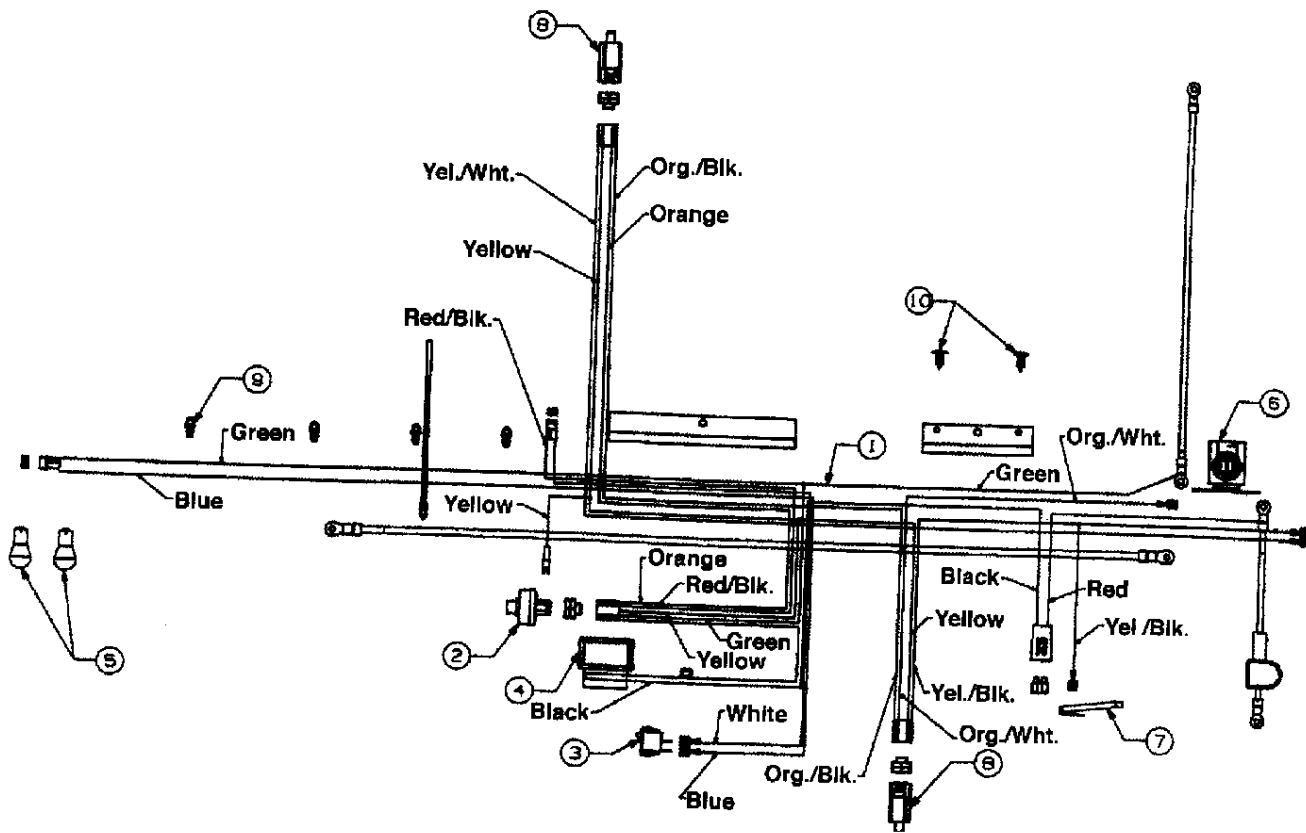

Ref #	Part Number	Qty	Description
1	629-0302A		Wire Harness w/Light Switch & Amp New Part
	629-0301		Wire Harness w/o Light Switch & Amp New Part
2	725-0267		Ignition Switch
3	725-0634		Light Switch (Optional)
4	725-0925		Ammeter (Optional)
5	725-0963		Bulb (Headlight)
6	725-1426		Solenoid
7	725-1643		Safety Switch (Reverse)
8	725-1657A		Safety Switch
9	725-1711		I Wire Retainer Clip
10	726-3046		Ratchet