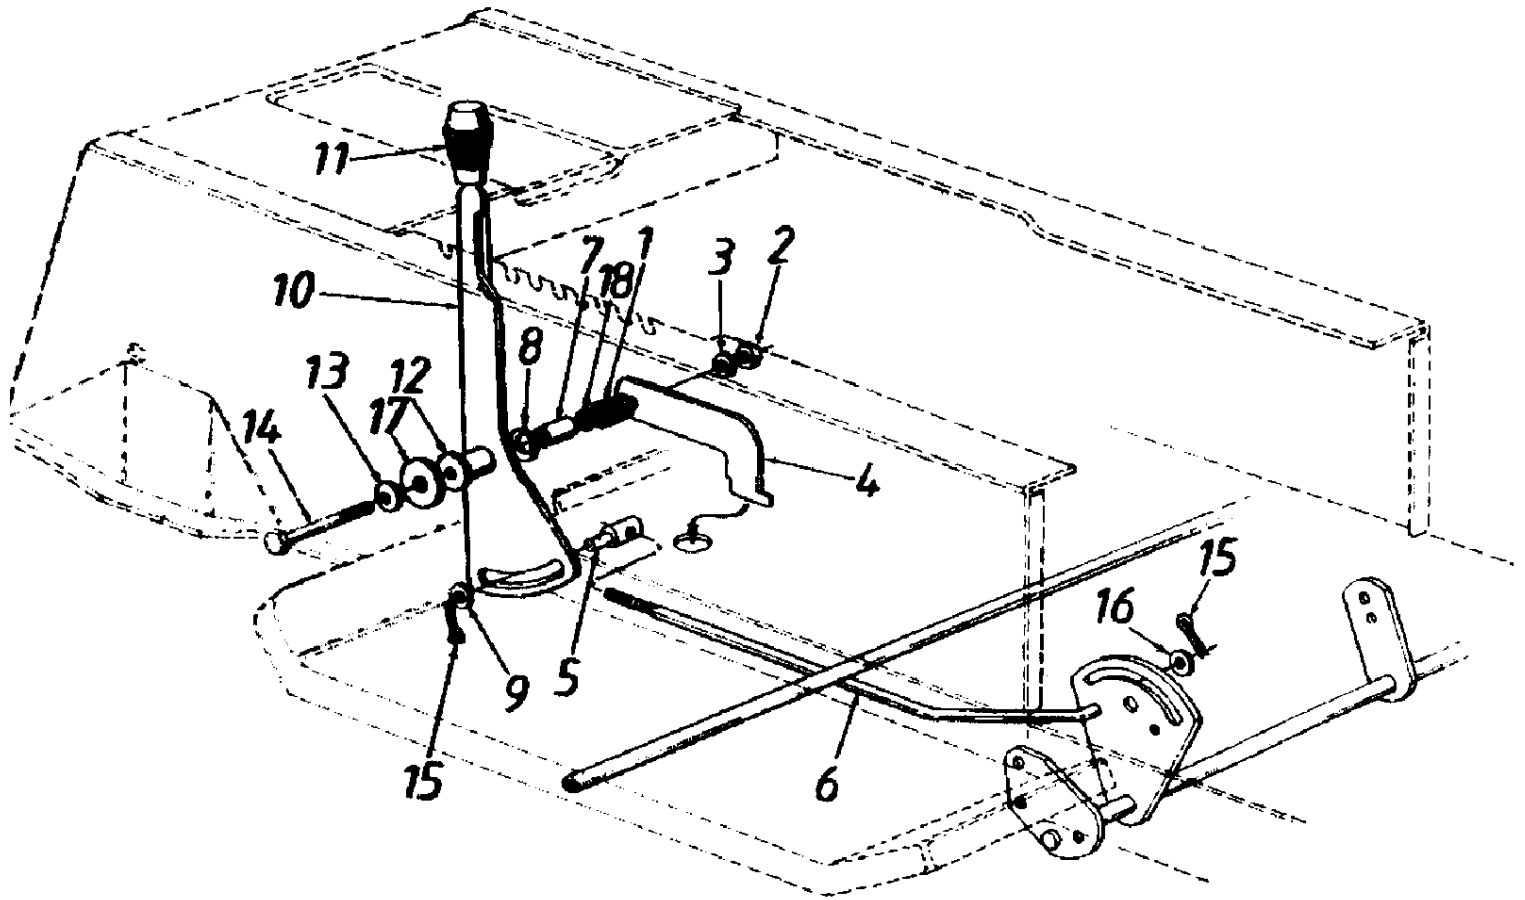

Ref #	Part Number	Qty	Description
1	732-0645		Compression Spring
2	712-0267		Hex Nut 5/16-18 Thd.
3	736-0119		L-Wash. 5/16" I.D.
4	17956		Shift Lever Support
5	711-0198		Ferrule 3/8-24 Thd.
6	747-0787		Speed Control Rod
7	750-0662		Spacer 1.56" Lg.
8	736-0253		Bell-Wash. .505" I.D. x 1"
9	736-0300		FI-Wash. .385" I.D. x .87"
10	17888A		Speed Selector Lever
11	720-0232		Shift Knob
12	750-0913		Spacer 1.46" Lg.
13	736-0159		FI-Wash. .345" I.D. x .88"
14	710-3056		Hex Bolt 5/16-18 x 3.25" Lg.
15	714-0111		Cotter Pin 3/32" Dia. x 1"
16	736-0226		FI-Wash. .469" I.D. x .88"
17	736-0418A		FI-Wash. .34" I.D. x 2.25"
18	726-0201		Speed Nut 5/16-18 Thd.