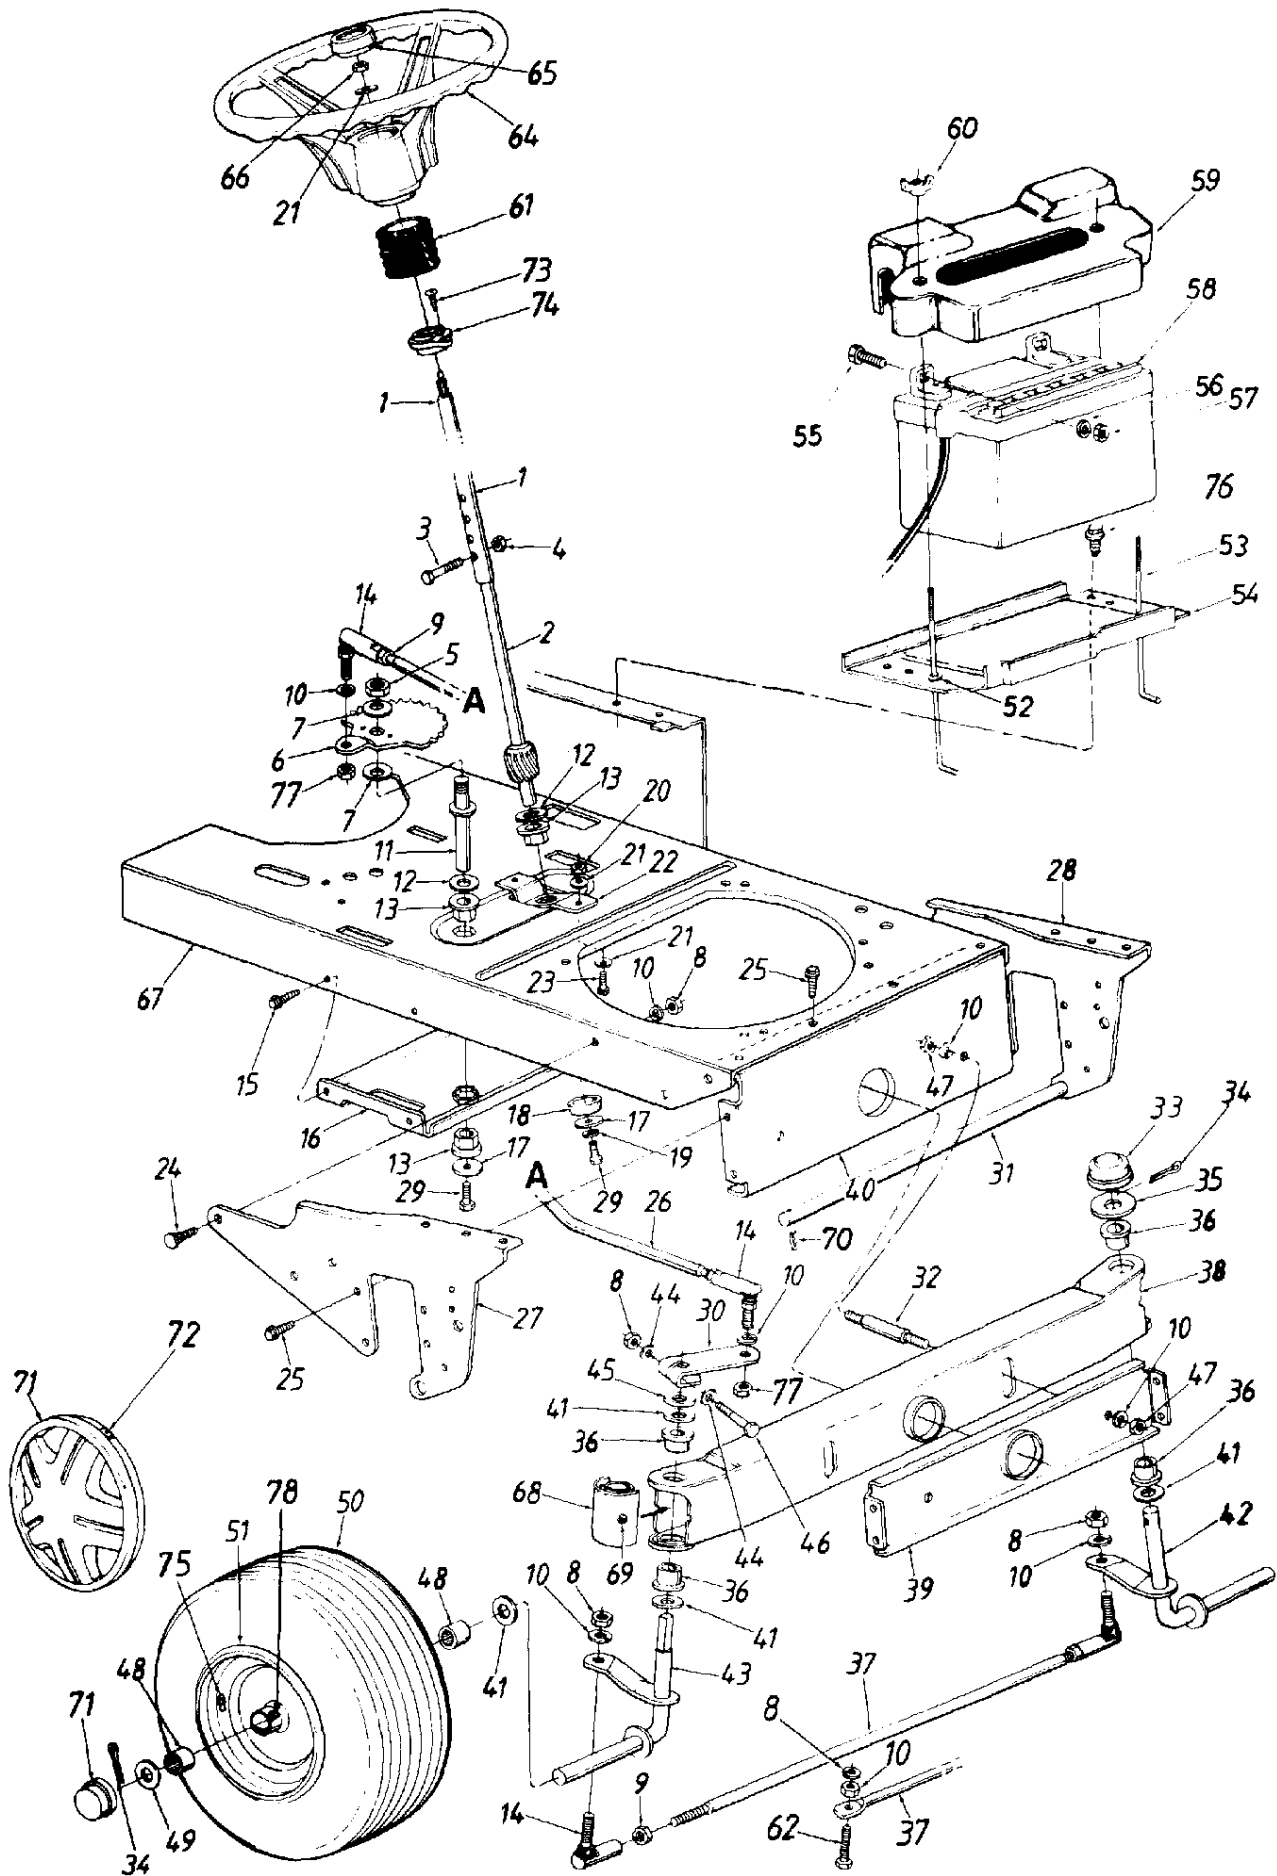

Ref #	Part Number	Qty	Description
1	16512		Steering Column Ass'y.
2	738-0763		Lower Steering Shaft
3	152-600H000 (1992)		Steering Assembly
3	710-0958		Hex Bolt 1/4-20 x 1.31" Lg.
4	712-0324		Hex L-Nut 1/4-20 Thd.
5	712-0318		Hex Jam Nut 5/8-18 Thd.
6	717-0943A		Steering Gear Segment
7	736-0317		Bell-Wash. 5/8" I.D. x 1.25" O.D.
8	712-0241		Hex Nut 3/8-24 Thd.
9	712-0711		Hex Jam Nut 3/8-24 Thd.
10	736-0169		L-Wash. 3/8" I.D.
11	738-0768		Steering Gear Segment Shaft
12	736-0187		FI-Wash. .64" I.D. x 1.24" O.D.
13	748-0227A		Hex Flange Brg. .63" I.D.
14	723-3018		Ball Joint Ass'y.
15	710-0599		Hex Wash. Hd. TT-Tap Scr. 1/4-20 x .5" Lg.
16	16888		Deck Idler Support Brkt.
17	736-0343		FI-Wash. .33" I.D. x 1.25" O.D.
18	750-0532		Spacer .985" I.D. x 1.25" O.D.
19	736-0119		L-Wash. 5/16" I.D.
20	712-0123		Hex Nut 5/16-24 Thd.
21	736-0242		Bell-Wash. .345" I.D. x .88" O.D.
22	16894		Bearing Retainer Brkt.
23	710-0157		Hex Bolt 5/16-24 x .75" Lg.
24	710-0793		Ribbed Neck Bolt 3/8-24 x .8" Lg.
25	710-0604		Hex Wash. TT-Tap Scr. 5/16-18 x .62" Lg.
26	747-0579		Steering Drag Link
27	16896		Pivot Bar Side Plate - R.H.
28	16897		Pivot Bar Side Plate - L.H.
29	710-0538		Hex Bolt 5/16-18 x .62" Lg.
30	16918		Steering Arm
31	738-0777		Deck Connecting Rod
32	738-0775		Pivot Bar Shld. Bolt 3/8-16 x 5/8" Lg.
33	731-0484A		Cap
34	714-0121		Cotter Pin 5/32" Dia.
35	736-0316		Flat Washer
36	741-0523		Flange Brg. .757" I.D.
37	747-0721		Tie Rod 20.25" Lg. (Adjustable)
	747-0862		Tie Rod 21.83" Lg.(Non-Adjustable) New Part
38	16843		Pivot Bar Assy.
39	16889		Pivot Bar Support Brkt.- Front
40	16890		Pivot Bar Support Brkt.- Rear
41	736-0188		FI-Wash. .76" I.D. x 1.49" O.D.
42	16913		Front Axle Ass'y.- L.H.
43	16912		Front Axle Ass'y.- R.H.
44	736-0286		Bowed Washer
45	748-0160		Spacer .755" I.D. x 1.25" O.D.
46	710-0331		Hex Bolt 3/8-24 x 2.25" Lg.
47	712-0798		Hex Nut 3/8-16 Thd.
48	741-0516		Flange Brg. .75" I.D.
49	736-0316		FI-Wash. .71" I.D. x 1.5" O.D.
50	634-0061		Wheel Ass'y. Comp. New Part
	734-0427		Tire Only
51	634-0023		Rim Only New Part
52	726-0271		Push Nut