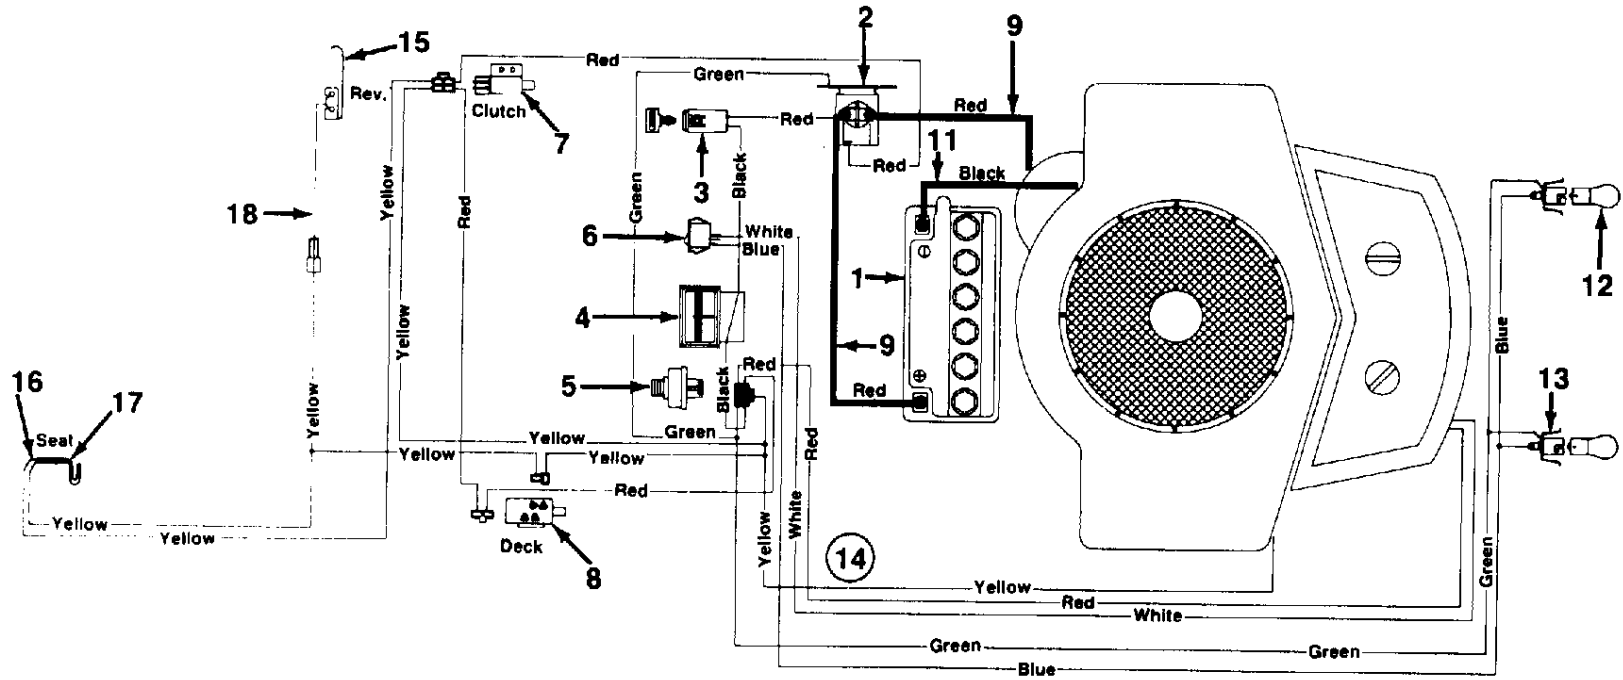

Ref #	Part Number	Qty	Description
1	725-1635		Battery (275 Cold Crank Amps)
2	725-1426		Solenoid
3	725-1625		Fuse 7.5 Amp
4	725-0925		Ammeter (Optional)
5	725-0267		Ignition Switch
6	725-0634		Light Switch (Optional)
7	725-3169A		Safety Switch (Clutch)
8	725-0465A		Safety Switch (PTO)
9	725-0561		Electric Wire 14" Lg.
11	725-0996		Ground Wire 7.5" Lg.
12	725-0963		Lamp
13	725-1649		Socket New Part; (Used on Styles 0, 6)
	725-1650		Socket New Part; (Used on Styles 2, 3, 4, 8, 9)
14	629-0082		Wire Harness w/Ammeter New Part
	629-0075		Wire Harness w/o Ammeter New Part
15	725-1643		Spring Switch (Reverse) New Part
16	725-1303		Spring Switch (Seat)
17	725-1439		Spring Switch (Seat)
18	725-1399		Ext. Wire