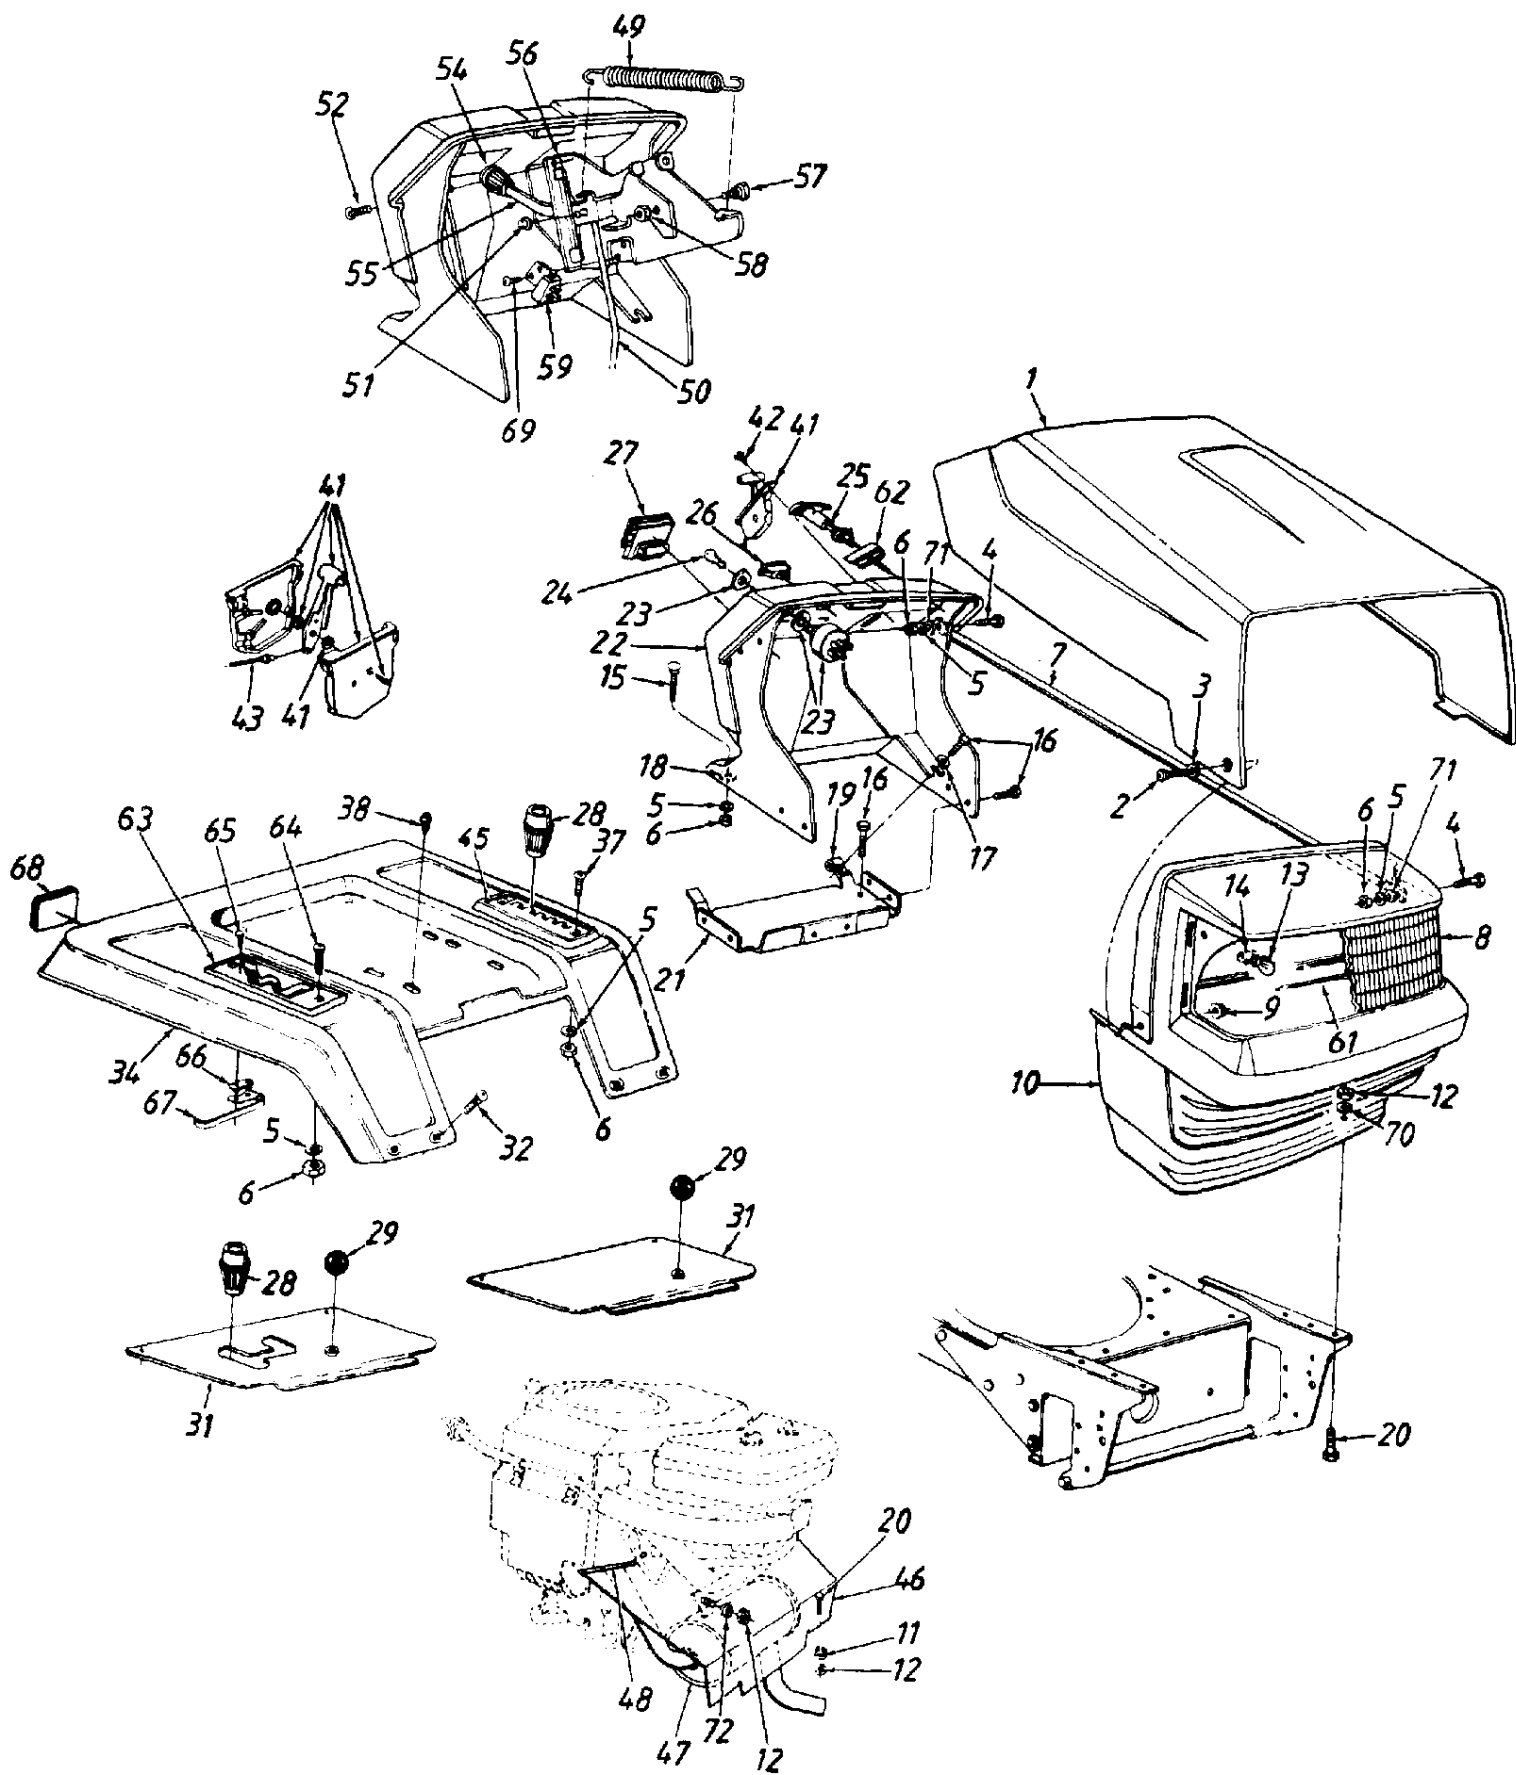

Ref #	Part Number	Qty	Description
1	17551A		Hood
2	738-0734		Shld. Bolt .375" Dia. x .125" Lg.
3	132-800H000 (1992)		Spr. Wash..265" I.D. x .562" O.D.
3	736-0175		Hood Assembly
4	710-0258		Hex Bolt 1/4-20 x .62" Lg.
5	736-0329		L-Wash. 1/4" I.D.
6	712-0287		Hex Nut 1/4-20 Thd.
7	749-08134		Grille Support Rod New Part
8	731-1099A		Headlight Lens
9	712-0380		Flange L-Nut 1/4-28 Thd.
10	731-1097A		Grille
11	736-0119		L-Wash. 5/16" I.D.
12	712-0267		Hex Nut 5/16-18 Thd.
13	725-0963		Lamp
14	725-1649		Socket New Part
15	710-0932		Carriage Bolt 1/4-20 x 1.0" Lg.
16	710-07764		Hex AB-Tap Scr. 1/4 x .62" Lg.
17	736-0173		FI-Wash..281" I.D. x .73" O.D.
18	726-0233		Bolt Retainer 1/4" I.D.
19	712-0185		Speed Nut 1/4-20 Thd.
20	710-0118		Hex Bolt 5/16-18 x .75" Lg.
21	17634		Support Brkt.
22	731-1094A		Dash - w/Ammeter & Light Switch Holes New Part
22	731-1095A		Dash - w/o Ammeter & Light Switch Holes New Part
23	725-0267		Ignition Switch
24	725-0201		Ignition Key
25	746-0614A		Choke Control
26	725-0634		Light Switch (Optional)
27	725-0925		Ammeter (Optional)
28	720-0218		Shift Knob
29	720-0166		Knob
31	17395		Shift Cover For model (800)
31	17399A		Shift Cover For model (840); New Part
32	710-0167		Carriage Bolt 1/4-20 x .5" Lg.
34	17428		Fender For model (800) ; New Part
34	17426A		Fender For model (840); New Part/ Code 638
37	710-0166		Truss Mach. Scr. #1/4-20 x 1" Lg.
38	710-0726		Hex Wash. Hd. AB-Tap Scr. 5/16 x .75" Lg.
41	831-0823A		Throttle Box Ass'y.
42	710-0779A		Truss Mach. AB-Tap Scr. 010 x .5" Lg.
43	746-0634		Throttle Control Wire
45	731-1360		6-Speed Selector Plate New Part
45	731-1071		7-Speed Selector Plate
46	16934		Front Heat Shield
47	751-0474		Muffler
48	731-0511-12		Trim Strip 12" Lg.
49	732-0626		Ext. Spring 5.06" Lg.
50	747-0750		Deck Control Rod
51	726-0106		Speed Nut 1/4" Rod
52	710-1017		Torx Mach. Scr. 1/4 x .62" Lg.
54	720-0165		PTO Knob
55	17500		PTO Lever
56	17496		PTO Bracket
57	738-0155		Shld. Bolt .437" Dia. x .162"
58	712-3009		Hex L-Nut 5/16-18 Thd.