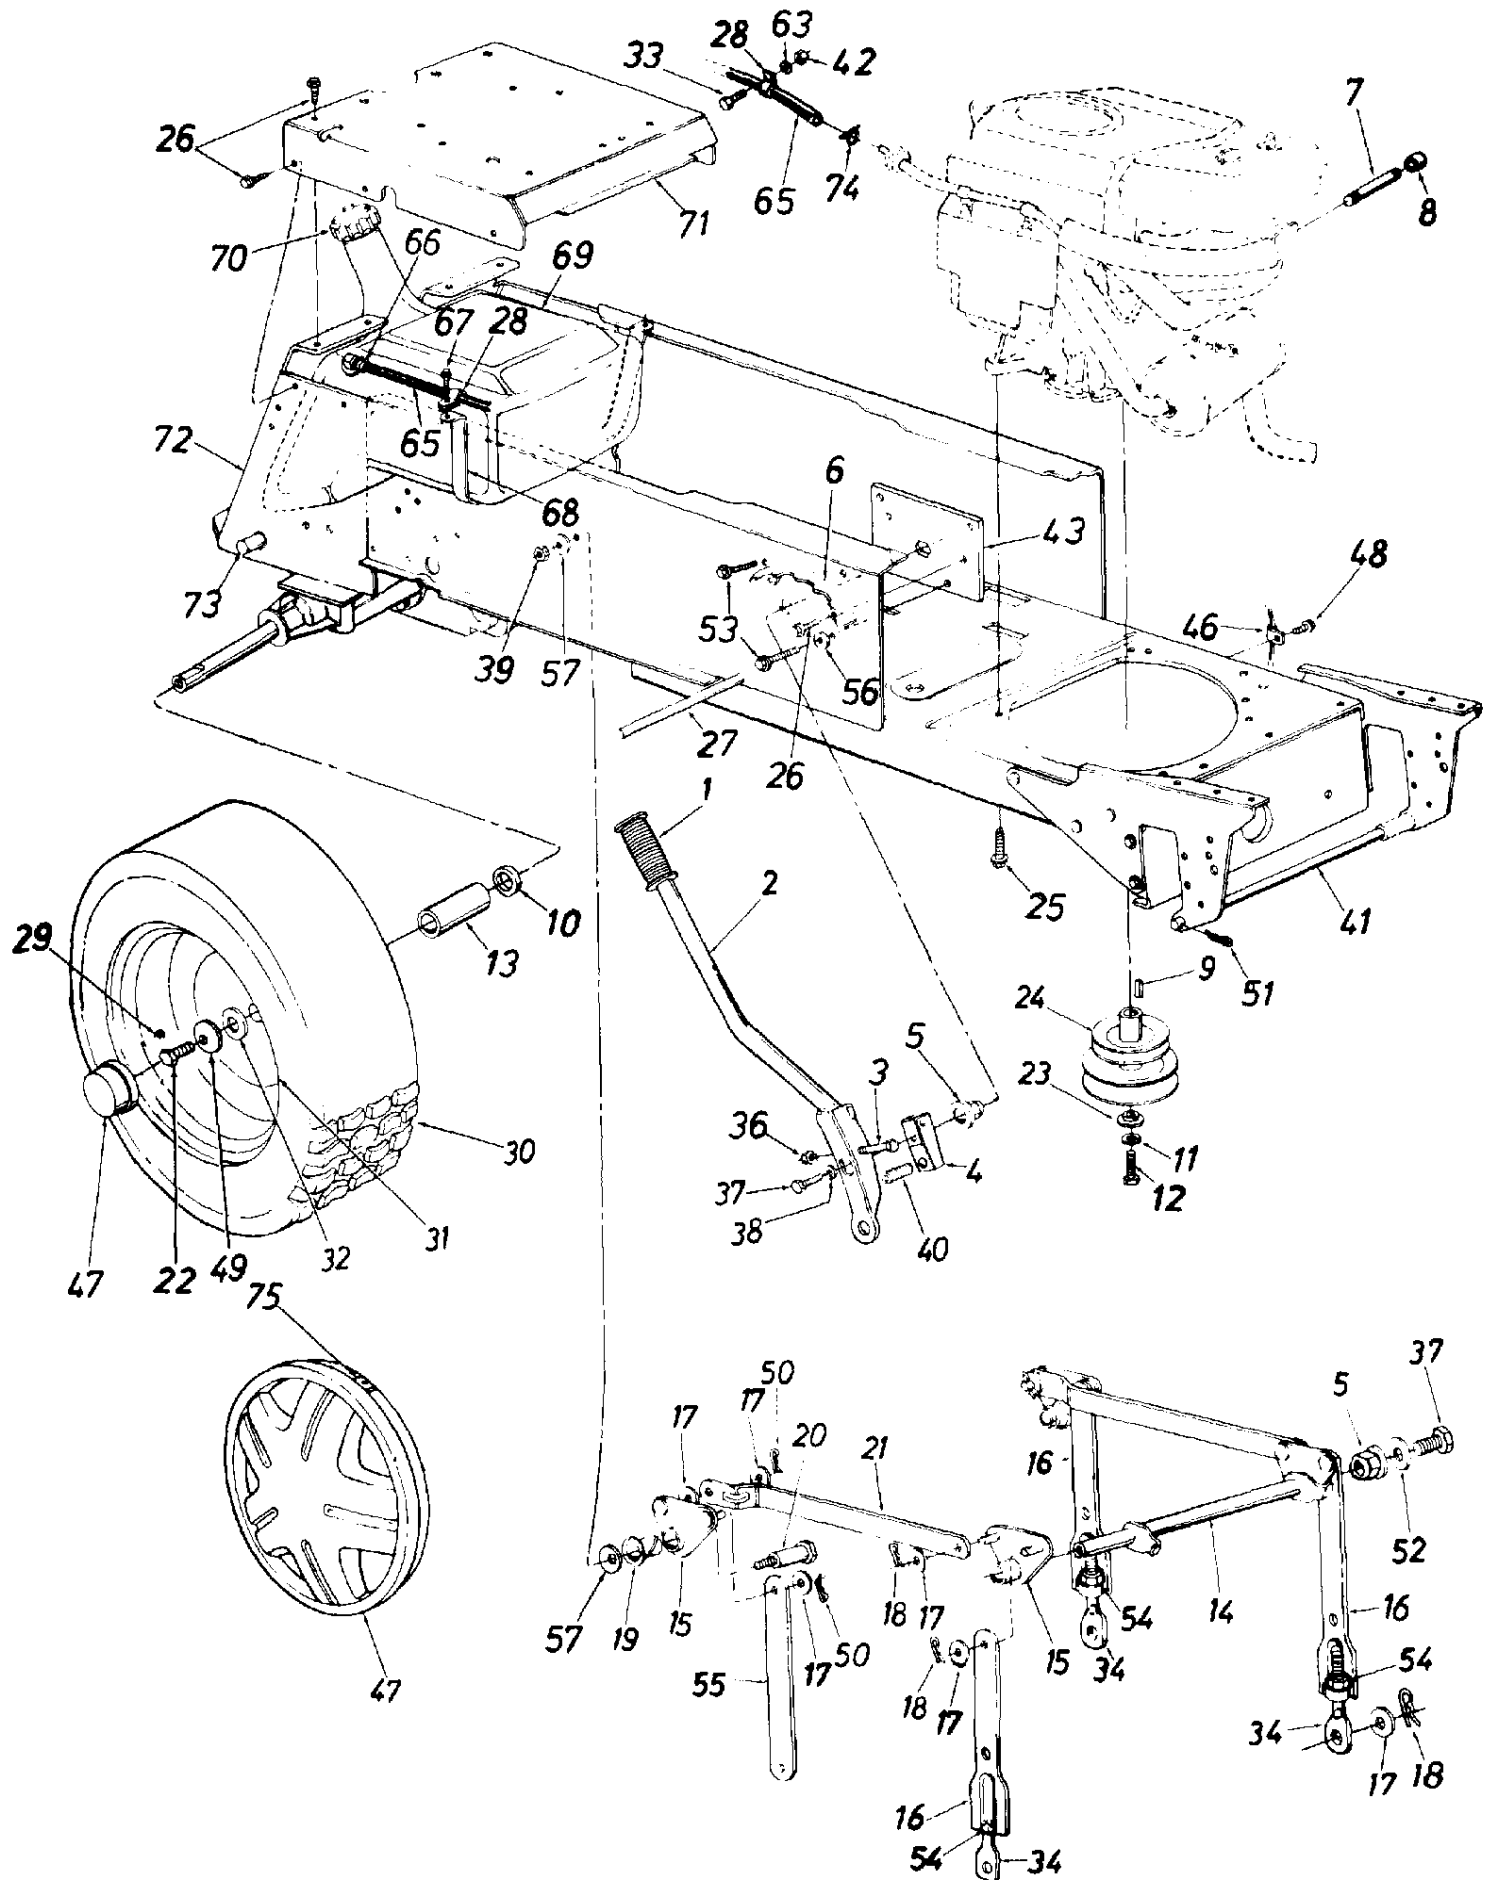

Ref #	Part Number	Qty	Description
1	720-0233		Grip
2	17382		Lift Handle Ass'y.
3	139-800H000 (1992)		Hex Bolt 5/16-18 x 1.5" Lg.
4	710-0442		Lift Shaft Drive
5	748-0274A		Plastic Hex Brg. 5/8" I.D.
6	14231		Index Brkt. Deck Lift
7	737-0164		Pipe Nipple 3/8-18 Npt.
8	737-0143		Pipe Cap 3/8-18 Npt.
9	714-0118		Sq. Key 1/4" x 1/4" x 1.50" Lg.
10	736-0188		FI-Wash. .76" I.D. x 1.49" O.D.
11	736-0171		L-Wash. 7/16" I.D.
12	710-0757		Hex Scr. 7/16-20 x 1.50" Lg.
13	731-1086		Sleeve .75" I.D. x 1" O.D.
14	13889		Lift Shaft Ass'y.
15	13895		Lift Pivot Brkt. Ass'y.
16	17303		Adj. Deck Lift Link
17	736-0192		FI-Wash. 1/2" I.D. x 1.00" O.D. x .090"
18	714-0101		Hairpin Cotter
19	741-0295		Nyliner 5/8" I.D. x .88" Lg.
20	738-0445		Shld. Bolt 5/8" Dia. x .96" Lg. 3/8-16
21	13790		Connecting Link
22	710-0627		Hex Bolt 5/16-24 x .75" Lg.
23	736-0322		Flat Wash. .44" I.D. x 1.25" O.D. x .17"
24	756-0531A		Two-Step Engine Pulley New Part
25	710-0502A		Hex Wash. Hd. Scr. 3/8-16 x 1.25" Lg.
26	710-0726		Hex Thd. Rolling Scr. 5/16-18 x .75" Lg.
27	738-0435		Running Board Rod
28	726-0272		Clamp
29	734-0255		Air Valve
30	734-1705		Rear Wheel Ass'y. Comp.
	734-1701		Tire Only
31	734-0603A		Rear Wheel Rim Only
32	736-0346		Flat Wash. .34" I.D. x 2" O.D.
33	710-0258		Hex Bolt 1/4-20 x .62" Lg.
34	711-0817		Eye Bolt Adj. Link 1/2-13 Thd.
36	712-0158		Hex Cent. L-Nut 5/16-18 Thd.
37	710-0237		Hex Bolt 5/16-24 x .62" Lg.
38	736-0119		L-Wash. 5/16" I.D.
39	712-0181		Hex Top L-Nut 3/8-16 Thd.
40	732-0369		Compression Spring
41	738-0777		Deck Connecting Rod
42	712-0287		Hex Nut 1/4-20 Thd.
43	14170		Index Brkt. Reinforcement Plate
46	726-0273		Mounting Clamp
47	731-0556		Hub Cap
	734-1504		Hub Cap (5 Spoke) (Optional)
48	710-0599		Hex Wash. Hd. TT-Tap Scr. 1/4-20 x .5" Lg.
49	736-0242		Bell-Wash. .39" I.D.
50	714-0111		Cotter Pin .09 Dia. x 1.0" Lg.
51	714-0149B		Int. Cotter Pin
52	736-0231		Flat Wash. .34" I.D. x 1.12" O D. x .125"
53	710-0600		Hex Wash. Hd. AB-Tap Scr. 5/16-24 x .5" Lg.
54	712-0206		Hex Nut 1/2-13 Thd.
55	14399		Deck Link