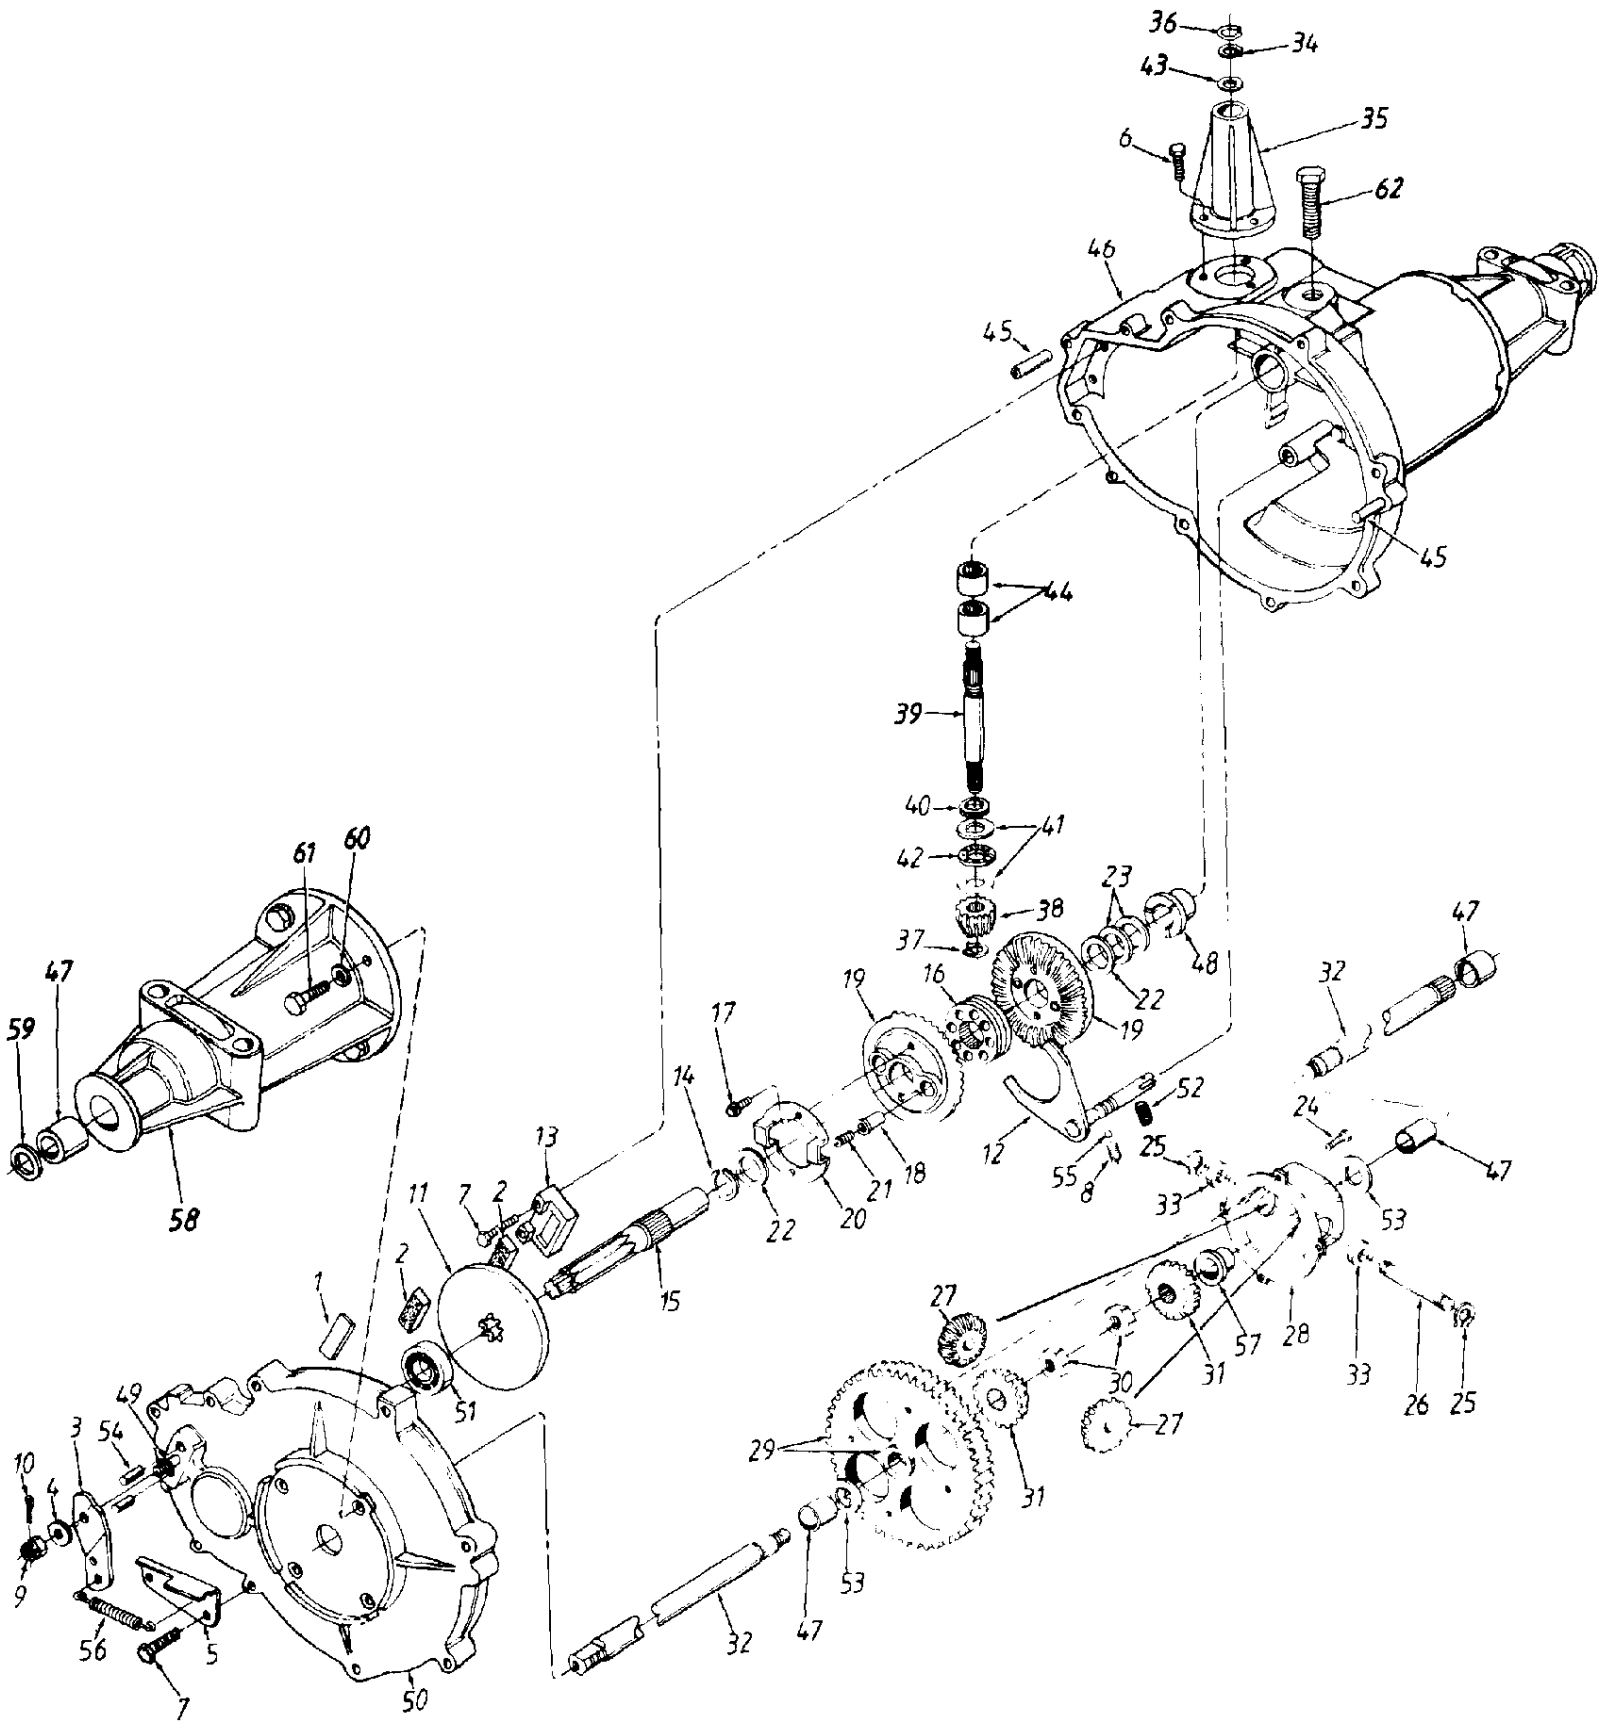

Ref #	Part Number	Qty	Description
1	717-0682		Puck Plate
2	761-0200		Brake Puck
3	152-600H000 (1992)		Actuating Arm
3	717-0772A		Transaxle Complete
4	736-0371		FI-Wash. 11/32" I.D. x 7/8" O.D.
5	17841A		Brake Stop Brkt. New Part
6	710-0433		Hex Bolt 1/4-20 x .62" Lg. (Special)
7	710-0809		Hex Tap Scr. 1/4-20 x 1.25" Lg.
8	732-0863		Spring Detent
9	712-0335		Castle Nut 5/16-24 Thd.
10	714-0111		Cotter Pin 3/32" Dia. x 1" Lg.
11	718-0184		Brake Disc
12	717-1102		Shifter Ass'y.
13	717-1217		Brake Puck Holder
14	716-0175		Retaining Ring
15	717-1093		Shaft Drive
16	717-1268		Shift Collar
17	710-0653		Hex Wash. Hd. Tap Scr. 1/4-20 x .38" Lg.
18	717-1184		Drive Pin
19	717-1275		Bevel Gear Ass'y. (Incl. Ref. Nos. 17, 18, 20, 21)
20	717-1269		Spring Retaining Plate
21	732-0590		Drive Spring
22	736-0444		FI-Wash. .915" I.D. x 1.5" O.D.
23	736-0454		FI-Wash. .915" I.D. x 1.37" O.D.
24	710-0862A		Pan Hd. Scr. 1/4-20 x .5" Lg.
25	716-0184		Snap Ring
26	711-0918		Cross Shaft
27	717-1020		Miter Gear 15T
28	717-1252		Differential Can Assembly
29	717-1254		Differential Gear Ass'y. w/Bearing
30	712-0200A		Hex Ins. L-Nut 1/2-20 Thd.
31	717-1019		Miter Gear
32	711-0865		Axle
33	750-0787		Differential Thrust Spacer
34	716-0171		Retainer Ring
35	619-0001		Input Bearing Housing
36	732-0614		Wire Ring
37	716-0108		Retaining Ring
38	717-0633		Pinion Input 14T
39	711-0864		Input Shaft
40	721-0178		Seal 5/8" I.D.
41	736-0419		Thrust Wash. .621" I.D. x 1.12"
42	741-0469		Thrust Bearing
43	736-0335		FI-Wash. 5/8" I.D. x 1.25" O.D.
44	741-0335		Needle Brg. 5/8" x 1/2" Lg.
45	715-0209		Dowel Pin
46	717-1235		R.H. Housing
47	741-0340		Sleeve Bearing 3/4" I.D.
48	741-0548		Flange Bearing .906" I.D.
49	717-0796		Sq. Head Bolt 5/16-24 Thd.
50	717-1234		L.H. Housing
51	741-0124		Ball Bearing .669" I.D.
52	710-3006		Set Screw 5/16-18 x 3/8" Lg.
53	736-0445		FI-Wash. .76" I.D. x 1.5" O.D.
54	741-0343		Brake Actuating Pin