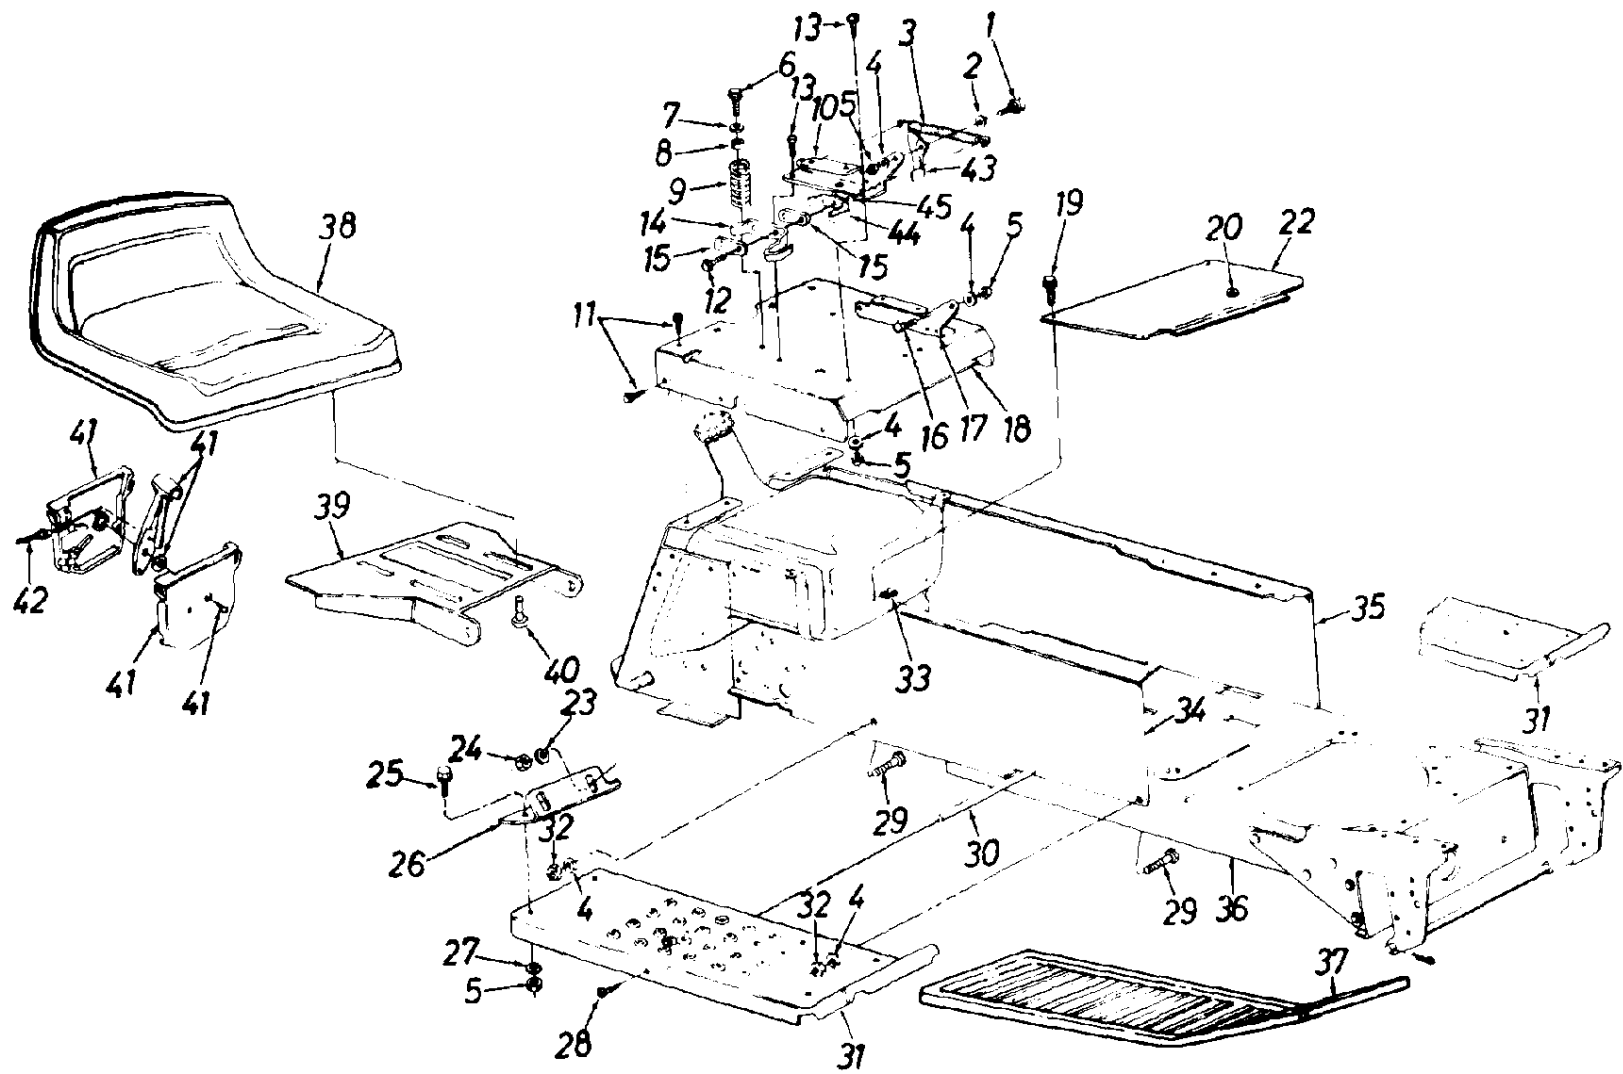

Ref #	Part Number	Qty	Description
1	738-0296		Shld. Bolt .437" Dia. x .162"
2	736-0141		Spr. Wash. .445" I.D.
3	732-0581B		Ext. Spring 5.31" Lg. New Part
4	736-0119		L-Wash. 5/16" I.D.
5	712-0267		Hex Nut 5/16-18 Thd.
6	710-0601		Hex Wash. Hd. Tap Scr. 5/16-18 x .7" Lg.
7	736-0159		FI-Wash. .344" I.D.
8	722-0160		Bushing
9	732-0588		Compression Spring
10	17702		Seat Pivot Brkt. Support - R.H.
11	710-0726		Hex Wash. Hd. AB-Tap Scr. 5/16 x .75" Lg.
12	710-0227		Hex Wash. Hd. AB-Tap Scr. #8 x .5" Lg.
13	710-1228		Torx Hd. AB-Tap Scr. 5/16-18 x .75" Lg. New Part
14	725-1303		Spring Switch
15	726-0279		Insulator Plate
16	738-0155		Shld. Bolt .437" Dia. x .162"
17	17701		Seat Pivot Brkt. Support - L.H.
18	16848C		Seat Plate New Part
19	710-0351		Truss Mach. B-Tap Scr. #10 x .5" Lg.
20	731-0405		Snap Bushing
22			Shift Cover (Refer to Style Sheet)
23	736-0329		L-Wash. 1/4" I.D.
24	712-0287		Hex Nut 1/4-20
25	710-0118		Hex Bolt 5/16-18 x .75" Lg.
26	15846		Fender Bracket - R.H.
	15847		Fender Bracket - L.H.
	17406		Fender Bracket - R.H. For model (809 Only)
	17407		Fender Bracket - L.H. For model (809 Only)
27	736-0242		Bell-Wash. .345" I.D. x .88"
28	710-0323		Truss Mach. Scr. 5/16-18 x .75" Lg.
29	710-1012		Rib Neck Bolt 5/16-24 x .75" Lg.
30	738-0435		Running Board Rod
31	16922		Running Board - R.H.
	16921		Running Board - L.H.
32	712-0123		Hex Nut 5/16-24 Thd.
33	726-0139		Speed Nut #10Z
34	17360		R.H. Side Frame
35	17361A		L.H. Side Frame
36	17359A		Lower Frame
37	731-1052		Rubber Foot Pad (Optional)
38	757-0345		Seat Ass'y. (8-7/8" High)
	757-0338		Seat Ass'y. (10-5/8" High)
	757-0350		Seat Ass'y. (14-1/4" High)
39	15607D		Seat Pivot Bracket
40	710-0623		Hex Tap Scr. 3/8-36 x .75" Lg.
41	831-0823A		Throttle Control Box Ass'y.
42	746-0634		Throttle Control Wire 35" Lg.
43	17239A		Seat Lift Bracket
44	725-1439		Seat Spring Switch
45	726-0278		Insulator Boss Plate