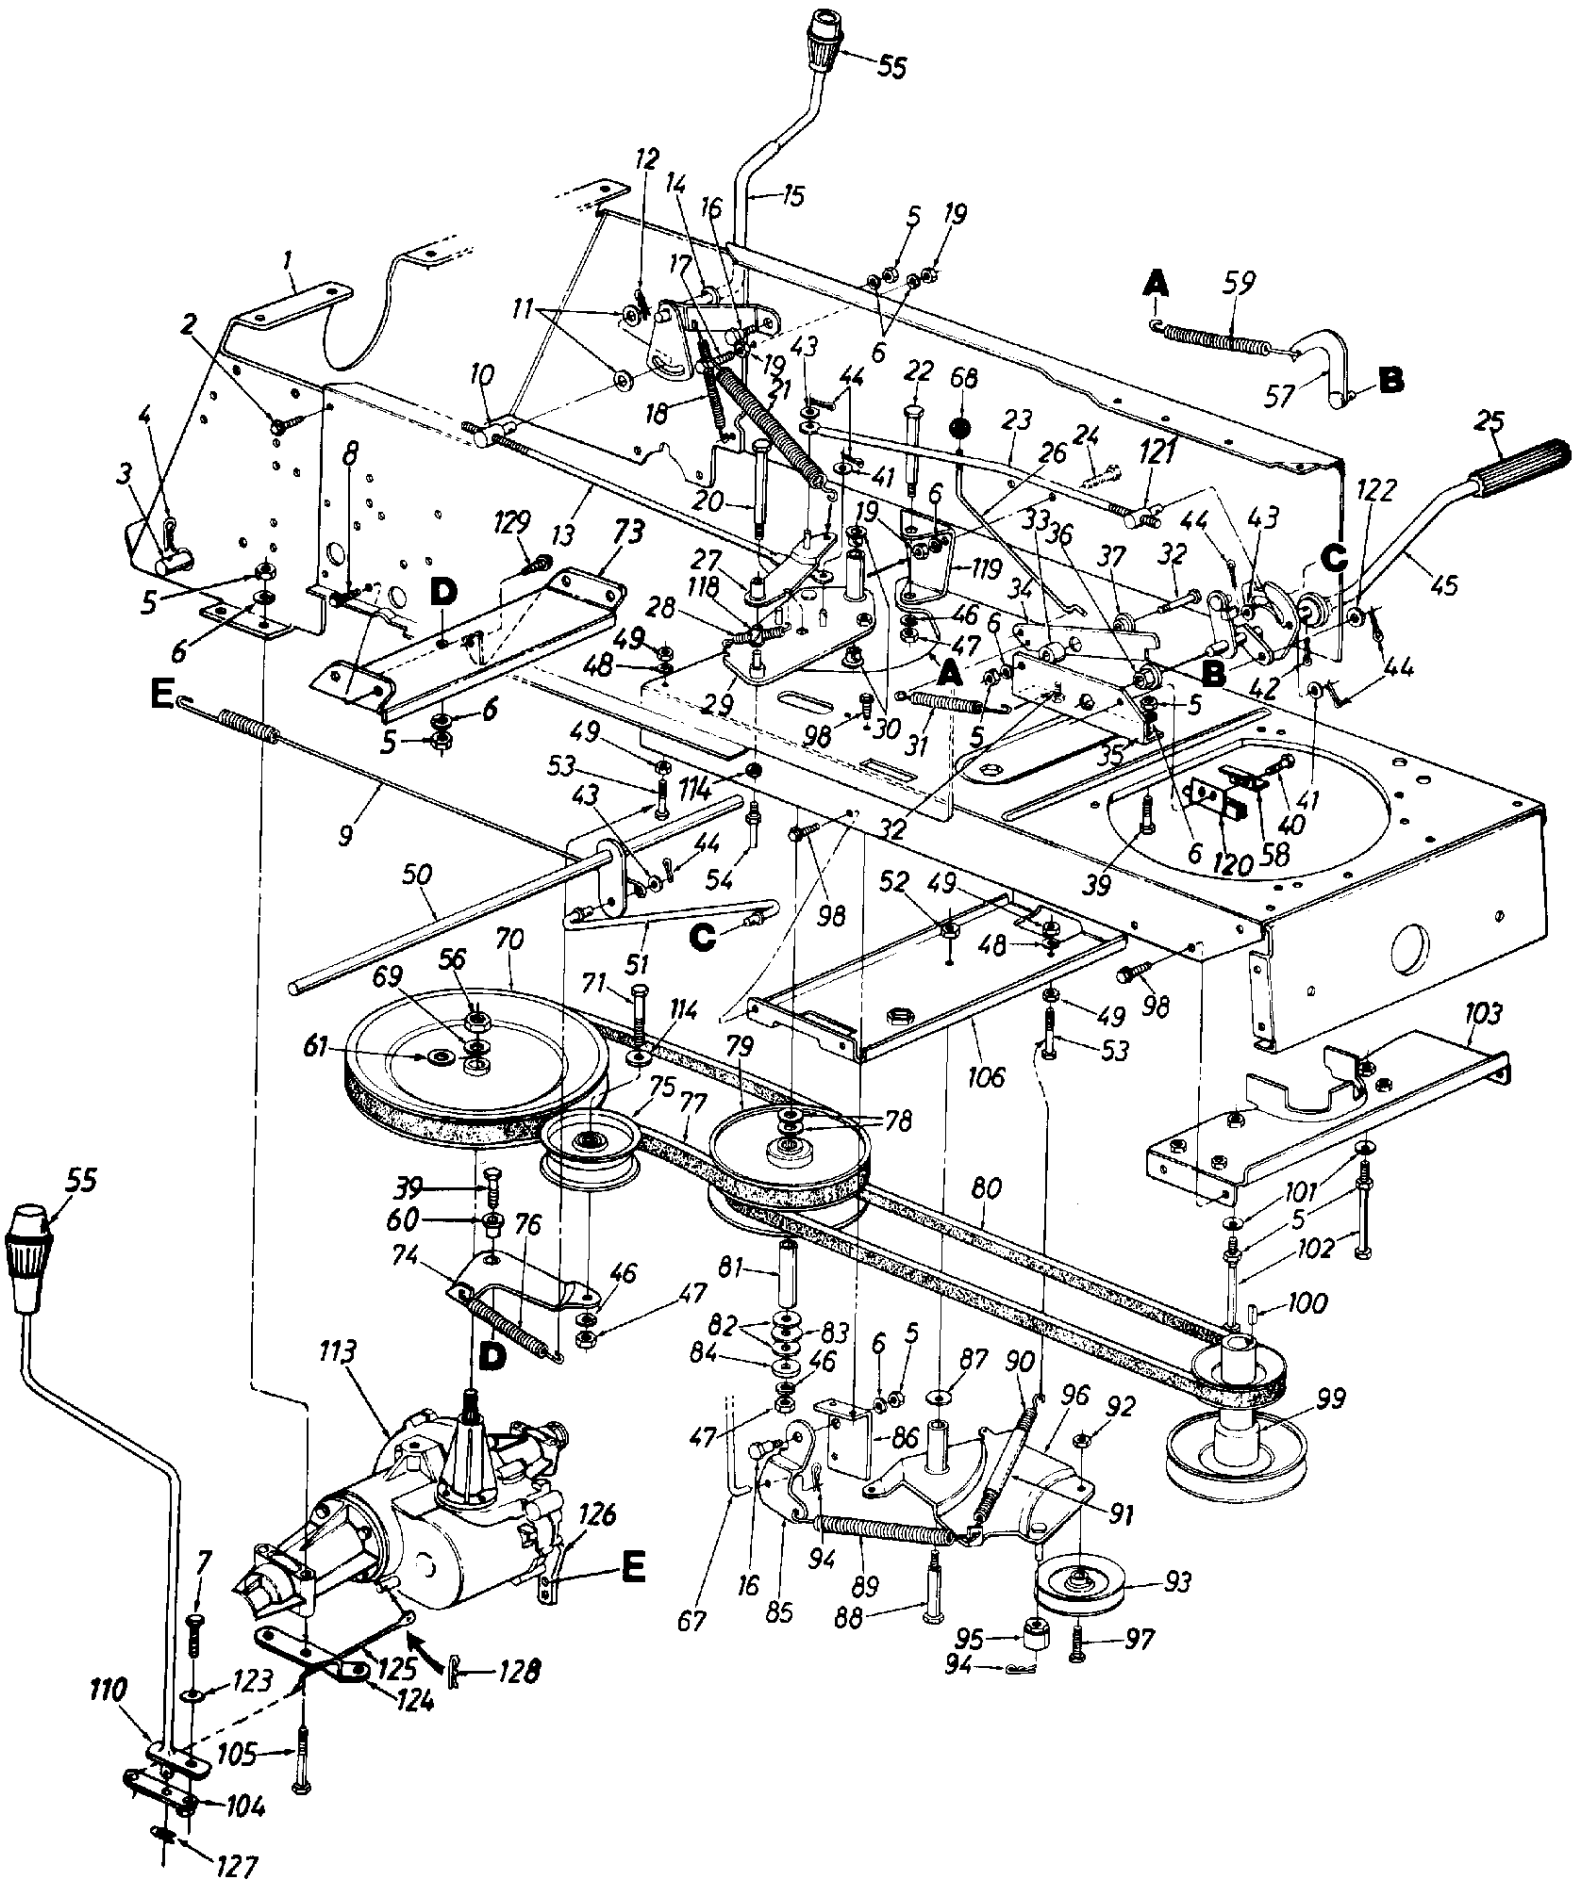

Ref #	Part Number	Qty	Description
1	17342A		Hitch Plate
2	710-0736		Hex AB-Tap Scr. 5/16" x .75"
3	16900		H000 (1992)
3	738-0482		Levels & Drive Assembly
4	714-0147		Hitch Pin Clip
5	712-0267		Hex Nut 5/16-18 Thd.
6	736-0119		L-Wash. 5/16" I.D.
7	710-0195		Hex Bolt 1/4-28 x .62" Lg.
8	710-0604		Hex Wash. Hd. TT-Tap Scr. 5/16-18 x .62" Lg.
9	732-0693		Brake Extension Spring
10	711-0723A		Adjustment Ferrule 3/8-24 Thd.
11	736-0267		FI-Wash. .385" I.D. x .87"
12			UNKNOWN
13	747-0729		Speed Control Link (Rear)
14	736-0192		FI-Wash. .531" I.D. x.94"
15	16906		Speed Selector Lever Ass'y.
16	738-0155		Shld. Bolt .437" Dia. x .162"
17	710-0672		Hex Bolt 5/16-24 x 1.25" Lg.
18	732-0429A		Extension Spring 3.9" Lg.
19	712-3057		Hex Nut 5/16-24 Thd. (Gr. 5)
20	710-0620		Hex Bolt 3/8-24 x 4.5" Lg.
21	732-0603		Extension Spring 11" Lg.
22	738-0779		Shld. Bolt .625" Dia. x 3.5" Lg.
23	747-0726		Speed Control Link (Front)
24	710-0157		Hex Bolt 5/16-24 x .75" Lg.
25	735-0196		Foot Pad
26	747-0722		Parking Brake Link
27	17914		Variable Speed Torque Brkt. Ass'y.
28	732-0568		Extension Spring 2.59" Lg.
29	17908		Pulley Plate Ass'y.
30	741-0591		Flanged Brg. .630" I.D.
31	732-0395		Extension Spring 2.51" Lg.
32	710-0528		Hex Bolt 5/16-18 x 1.25" Lg.
33	750-0214		Spacer .34" I.D. x .88"
34	16980		Brake Lockout Bracket
35	16924A		Clutch Ass'y. Mtg. Bracket
36	741-0225		Hex Flange Brg. .634" I.D.
37	748-0234		Shld. Spacer .5" Dia.
38	736-0187		FI-Wash. .64" I.D. x 1.24"
39	710-0118		Hex Bolt 5/16-18 x .75" Lg.
40	710-0436		Hex B-Tap Scr. #10 x 5/8 Lg.
41	736-0185		FI-Wash. .406" I.D. x .75" O.D.
42	714-0115		Cotter Pin 1/8" Dia.
43	736-0275		FI-Wash. .34" I.D. x .68" O.D.
44	714-0111		Cotter Pin 3/32" Dia.
45	17910		Foot Pedal Ass'y.
46	736-0169		L-Wash. 3/8" I.D.
47	712-0241		Hex Nut 3/8-24 Thd.
48	736-0329		L-Wash. 1/4" I.D.
49	712-0287		Hex Nut 1/4-20 Thd.
50	17349		Brake Link Bracket
51	747-0724		Front Brake Rod Link
52	712-0375		Hex Cent. L-Nut 3/8-16 Thd.
53	710-0501		Hex Bolt 1/4-20 x 2.0" Lg.
54	711-0828		Belt Guard Pin