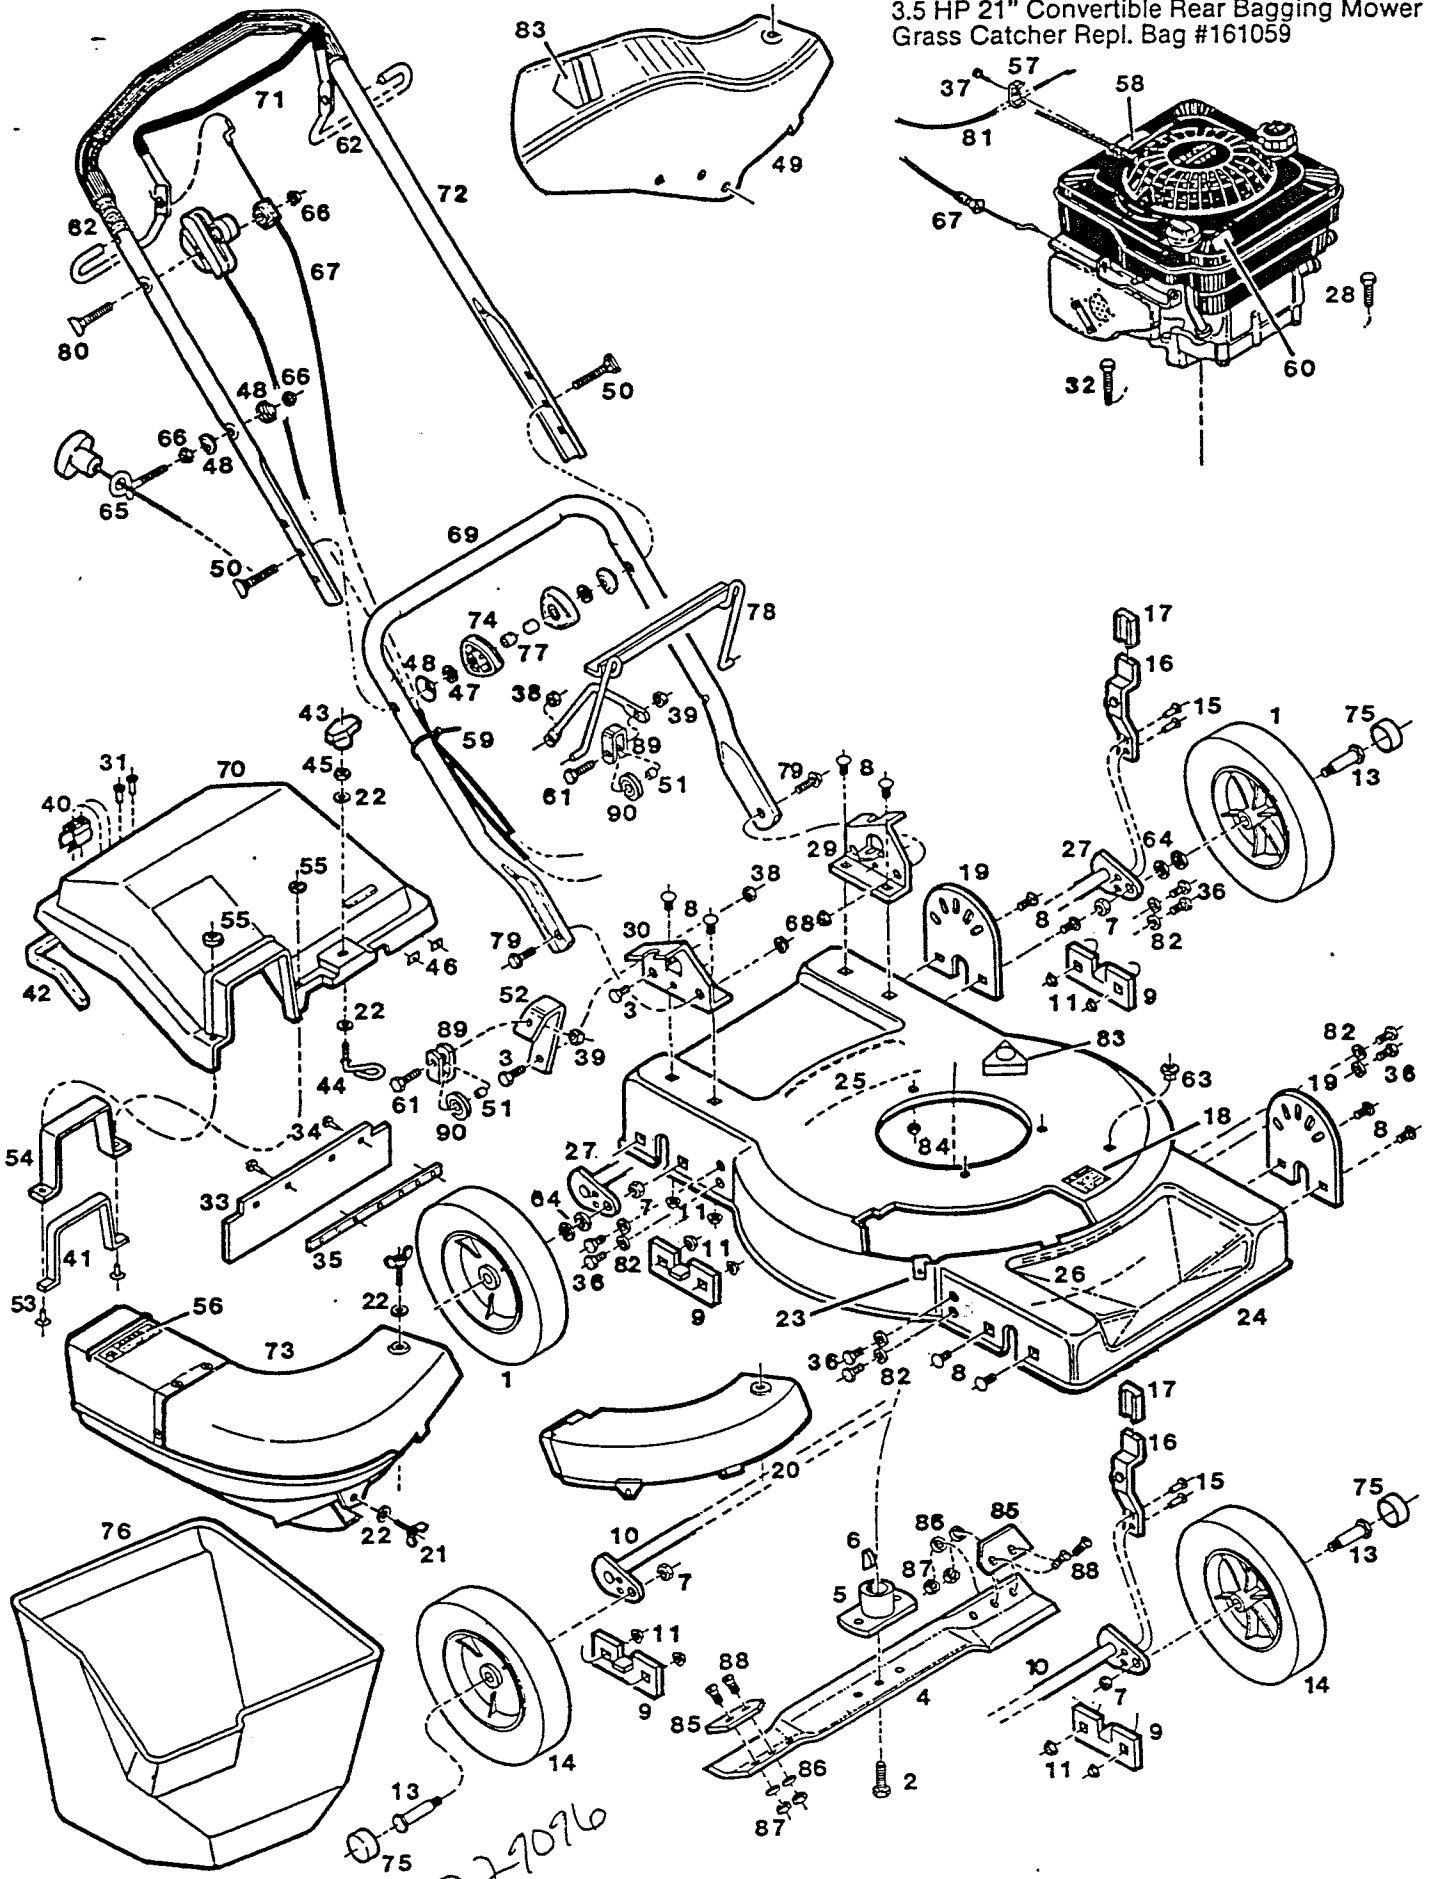

MODEL 131H
3.5 HP 21" Convertible Rear Bagging Mower
Grass Catcher Repl. Bag #161059

P/L 184770

229076

MODEL 131H3.5 HP 21" Convertible Rear Bagging Mower
Grass Catcher Repl. Bag #161059

Item No.	Part No.	Description	Item No.	Part No.	Description
1	042531	Wheel - Rear 10"	46	156844	Nut - Push 1/8
2	380568	Bolt - Blade	47	153510	Lockwasher - Internal Tooth 5/16
3	449587	Bolt - 1/4-20 x 5/8	48	150201	Washer - Curved 5/16
4	031245	Blade - 21	49	161091	Chute - Side Discharge
5	109256	Coupling - Blade	50	151936	Bolt - Curved Head 5/16-18 x 2-1/4
6	150276	Key - Woodruff #6	51	380634	Spacer - 1/4 x 1/2
7	715524	Nut - 3/8-16 Jam	52	178848	Bracket - Pulley Support
8	158907	Bolt - Carriage 5/16-18 x 5/8	53	156810	Rivet - Spec. Pop 3/16
9	109207	Bracket - Axle	54	109504	Support - Chute Opening
10	018473	Axle Assembly - Front	55	715136	Washer - Flat #10
11	157610	Locknut - Flange 5/16-18	56	001800	Decal - Catcher Warning
12	151613	Bolt - Hex Sems #10 - 32 x 3/8	57	157552	Clamp - Cable
13	150730	Bolt - Wheel	58	001206	Decal - Blade Rotation Warning
14	042580	Wheel - Front 8"	59	110379	Tie - Cable
15	156257	Rivet - Pop 1/4 x 3/8	60	148411	Decal - Warning Oil Overfill
16	091470	Lever - Height Adjustment	61	380949	Screw - #10-24 x 1
17	111559	Tip - Plastic Lever	62	760074	Decal - Engine Control
18	001818	Decal - Chute Warning	63	156422	Insert - Plastic 1/4
19	024844	Plate - Back	64	157826	Washer - 1/2 Hardened
20	112052	Cover - Deck	65	152371	Guide - Upper Rope
21	156265	Screw - Wing 1/4-20 x 3/4	66	715037	Nut - Hex Keps 1/4-20
22	462093	Washer - Flat 1/4	67	052209	Cable - Engine/Blade Control
23	156281	Nut - Speed 1/4	68	451492	Nut - Flange Top Lock 3/8-16
24	018358	Deck - Push 21	69	072405	Handle - Lower
25	024877	Baffle - Rear	70	161042	Top - Catcher
26	024885	Baffle - Front	71	107912	Bail - Coated
27	018481	Axle Assembly - Rear	72	072850	Handle - Upper
28	156968	Bolt - Hex 5/16-18 x 1-1/4 Gr. 5	73	113423	Cover - Body Assembly - Chute
29	018135	Bracket - Handle LH	74	744284	Knob - Handle
30	018127	Bracket - Handle RH	75	672345	Cap - Hub
31	156349	Rivet - Pop 1/8 x 1/4	76	161059	Frame & Bag Assembly
32	163600	Bolt - Hex 5/16-18 x 2 - 1/2	77	110064	Cap - Plastic Bolt
33	112136	Shield - Trailing	78	017921	Support - Catcher
34	152389	Rivet - 3/16 x 11/32	79	156414	Bolt - Hex Flange 3/8 x 1
35	109496	Strip - Backing	80	380550	Bolt - Curved Head 1/4-20 x 2-1/4
36	450437	Bolt - Hex 5/16-18 x 5/8 Gr. 5	81	052217	Control - Throttle
37	150623	Screw - Hex Slotted #10 x 5/8	82	715185	Washer - Flat 5/16
38	715508	Nut - 1/4-20 Lock	83	143115	Decal - Warning CPSC
39	452318	Nut - #10-24 Lock	84	715490	Locknut - 5/16-18
40	111963	Clip - Handle	85	031252	Tip - Air Lift
41	134445	Seal - Door	86	153510	Washer - 5/16 Int. Tooth
42	134452	Seal - Bag	87	157974	Nut - 5/16 Hex
43	156299	Knob Catcher	88	163691	Screw - 5/16-24 x 1/2
44	156307	Shaft - Connecting	89	085464	Bracket - Starter Rope
45	310052	Nut - Hex 1/4-20	90	113837	Pulley - Plastic