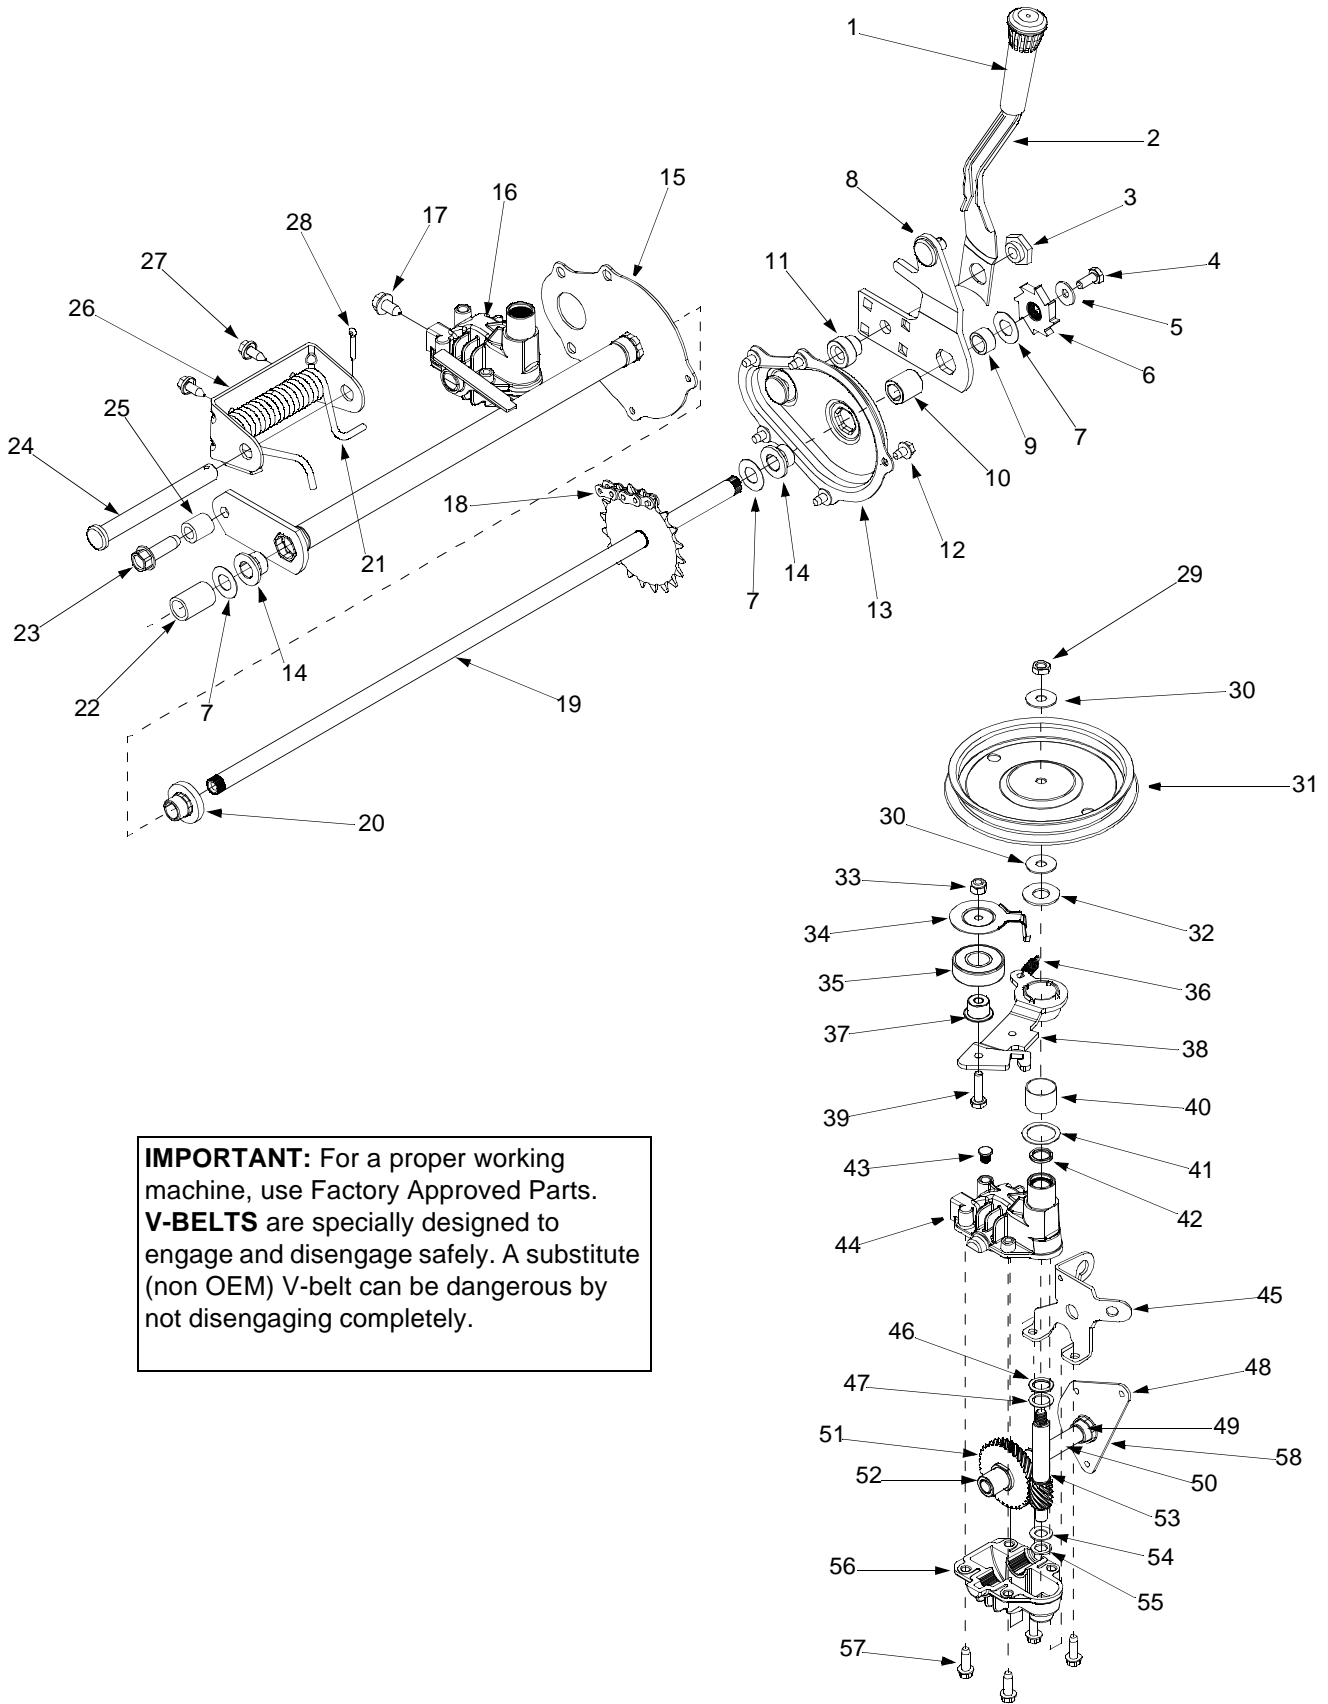

Model 959

IMPORTANT: For a proper working machine, use Factory Approved Parts. **V-BELTS** are specially designed to engage and disengage safely. A substitute (non OEM) V-belt can be dangerous by not disengaging completely.

Model 959

Ref. No.	Part No.	Part Description	Ref. No.	Part No.	Part Description
1.	720-0223	Grip	33.	712-0896	Hex Jam Nut 1/4-28
2.	732-0803A	Spring Lever	34.	782-7598	Belt Keeper
3.	738-0529	Shoulder Nut .825 x .165 Lg.	35.	741-0600	Bearing
4.	710-0751	Cap Screw 1/4-20 x .620	36.	732-0849A	Extension Spring
5.	736-0270	Bell Washer .285 ID x .75 OD	37.	750-1050	Flange Spacer
6.	748-0318	Wheel Ratchet	38.	682-0027A	Idler Bracket Assembly
7.	736-0369	Flat Washer .508 ID x 1.0 OD	39.	710-0299	Hex Cap Screw 1/4-28 x 1.0
8.	682-0531	Pivot Arm Assembly	40.	741-0682A	Bearing Sleeve
9.	750-0515	Spacer .510 ID x .70 OD	41.	736-0570	Flat Washer .885 ID x 1.45 OD
10.	741-0978	Sleeve Bearing .504 ID x .830 OD	42.	721-0329	Oil Seal
11.	750-1056	Shoulder	43.	721-0325	Plug
12.	710-0653	Tap Screw 1/4-20 x .375	44.	618-0253	Upper Housing Assembly
13.	682-7528	Chain Cover Assembly	45.	782-7601A	Cable Bracket
14.	741-0324	Flange Bearing .506 ID x .590 Lg	46.	741-0690	Bearing
15.	682-7526	Transmission Axle Assembly	47.	736-0616	Thrust Washer .504 ID x .70 OD
16.	618-0263A	Transmission Assembly	48.	782-7595	Pivot Bracket
17.	710-0604A	Hex Screw 5/16-18	49.	741-0324	Flange Bearing
18.	713-0453	Chain	50.	711-1168	Output Shaft 6T
19.	638-0012	Rear Axle Assembly	51.	717-1469	Gear 34T
20.	741-0522	Flange Bearing .506 ID x .715 Lg	52.	741-0674	Bearing
21.	732-0832	Torsion Spring	53.	717-1487	Pinion Shaft 10T
22.	750-0151	Spacer .550 ID x .750 OD	54.	736-0314	Thrust Washer 3/8 x .70
23.	710-1315	Screw 3/8-16 x .25	55.	736-0569	Thrust Washer .388 x .625
24.	711-0835	Clevis Pin .50 Dia x 4.82 Lg.	56.	618-0252	Lower Housing Assembly
25.	750-0807	Spacer .385 ID x .624 OD	57.	710-0642	Hex Screw 1/2-20 x .75
26.	782-0568	Hgt Adjustment Spring Bracket	58.	611-0066	Shaft Assembly
27.	710-1652	Screw 1/4-14 x .825	59.	664-0121	Grassbag
28.	714-0474	Cotter Pin	60.	747-0940A	Support Rod w/ Rope Guide
29.	712-3025	Hex Jam Nut 5/16-24	61.	747-0939	Pivot Rod
30.	736-0425	Bell Washer .325 ID x .930 OD	62.	747-0937	Grassbag Frame
31.	756-0656	Pulley	63.	631-0071	Grassbag Cover
32.	736-3084	Flat Washer .510 ID x 1.120 OD