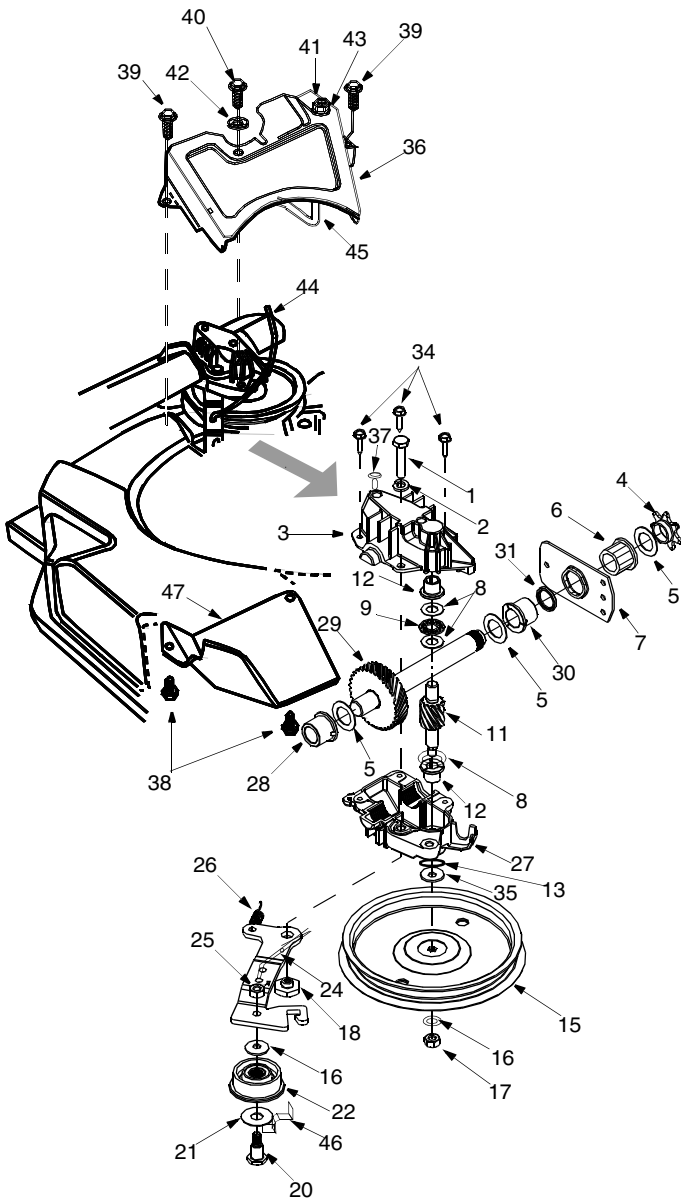

Model 849

Ref. No.	Part No.	Description
1	710-1062	Hex Bolt 1/4-20 x 1.25"
2	726-0329	Lock Washer
3	618-0053	Upper Housing
4	713-0400	#48 Sprocket 7T
5	736-0336	Flat Washer 5/8" ID
6	741-0413	Hex Flange Bearing
7	16500A	Hex Bearing Cup
8	736-0314	Thrust Washer
9	741-0479	Thrust Bearing
11	717-1216	11T Helical Gear
12	748-0208A	Flange Bearing
13	721-0212	Oil Seal
15	756-0330A	Flange Pulley
16	736-0270	Bell Washer
17	712-0351	Hex Nut
18	738-0440	Shoulder Spacer
20	738-0826	Shoulder Bolt
21	656-0008	FI-Idler Plastic 1.5" dia.
22	741-0556	Needle Bearing
24	782-7570	Idler Bracket Assembly
25	712-0138	Hex Patch Lock Nut
26	732-0357A	Extension Spring
27	618-0054	Lower Housing
28	741-0415	Flange Bearing 0.56" dia.
29	717-0616A	Shaft Assembly
30	741-0414	Flange Bearing
31	721-0213	Oil Seal
34	710-0589	AB Screw #10-16
35	736-0410	Hex Washer
36	17718	Transmission Belt Guard
37	721-0325	Plug
38	710-0653	Hex B-Tap Screw
39	710-0599	Hex AB Tap Screw
40	710-0896	Hex B-Tap Screw
41	712-0287	Hex Nut
42	736-0270	Bell Washer
43	736-0329	Lock Washer
44	746-0710A	Self-Propelled Cable
45	747-0549	Self-Propelled Belt Guard
46	782-7569	Belt Guard
47	17064	Belt Cover
—	717-0417B	Transmission Complete