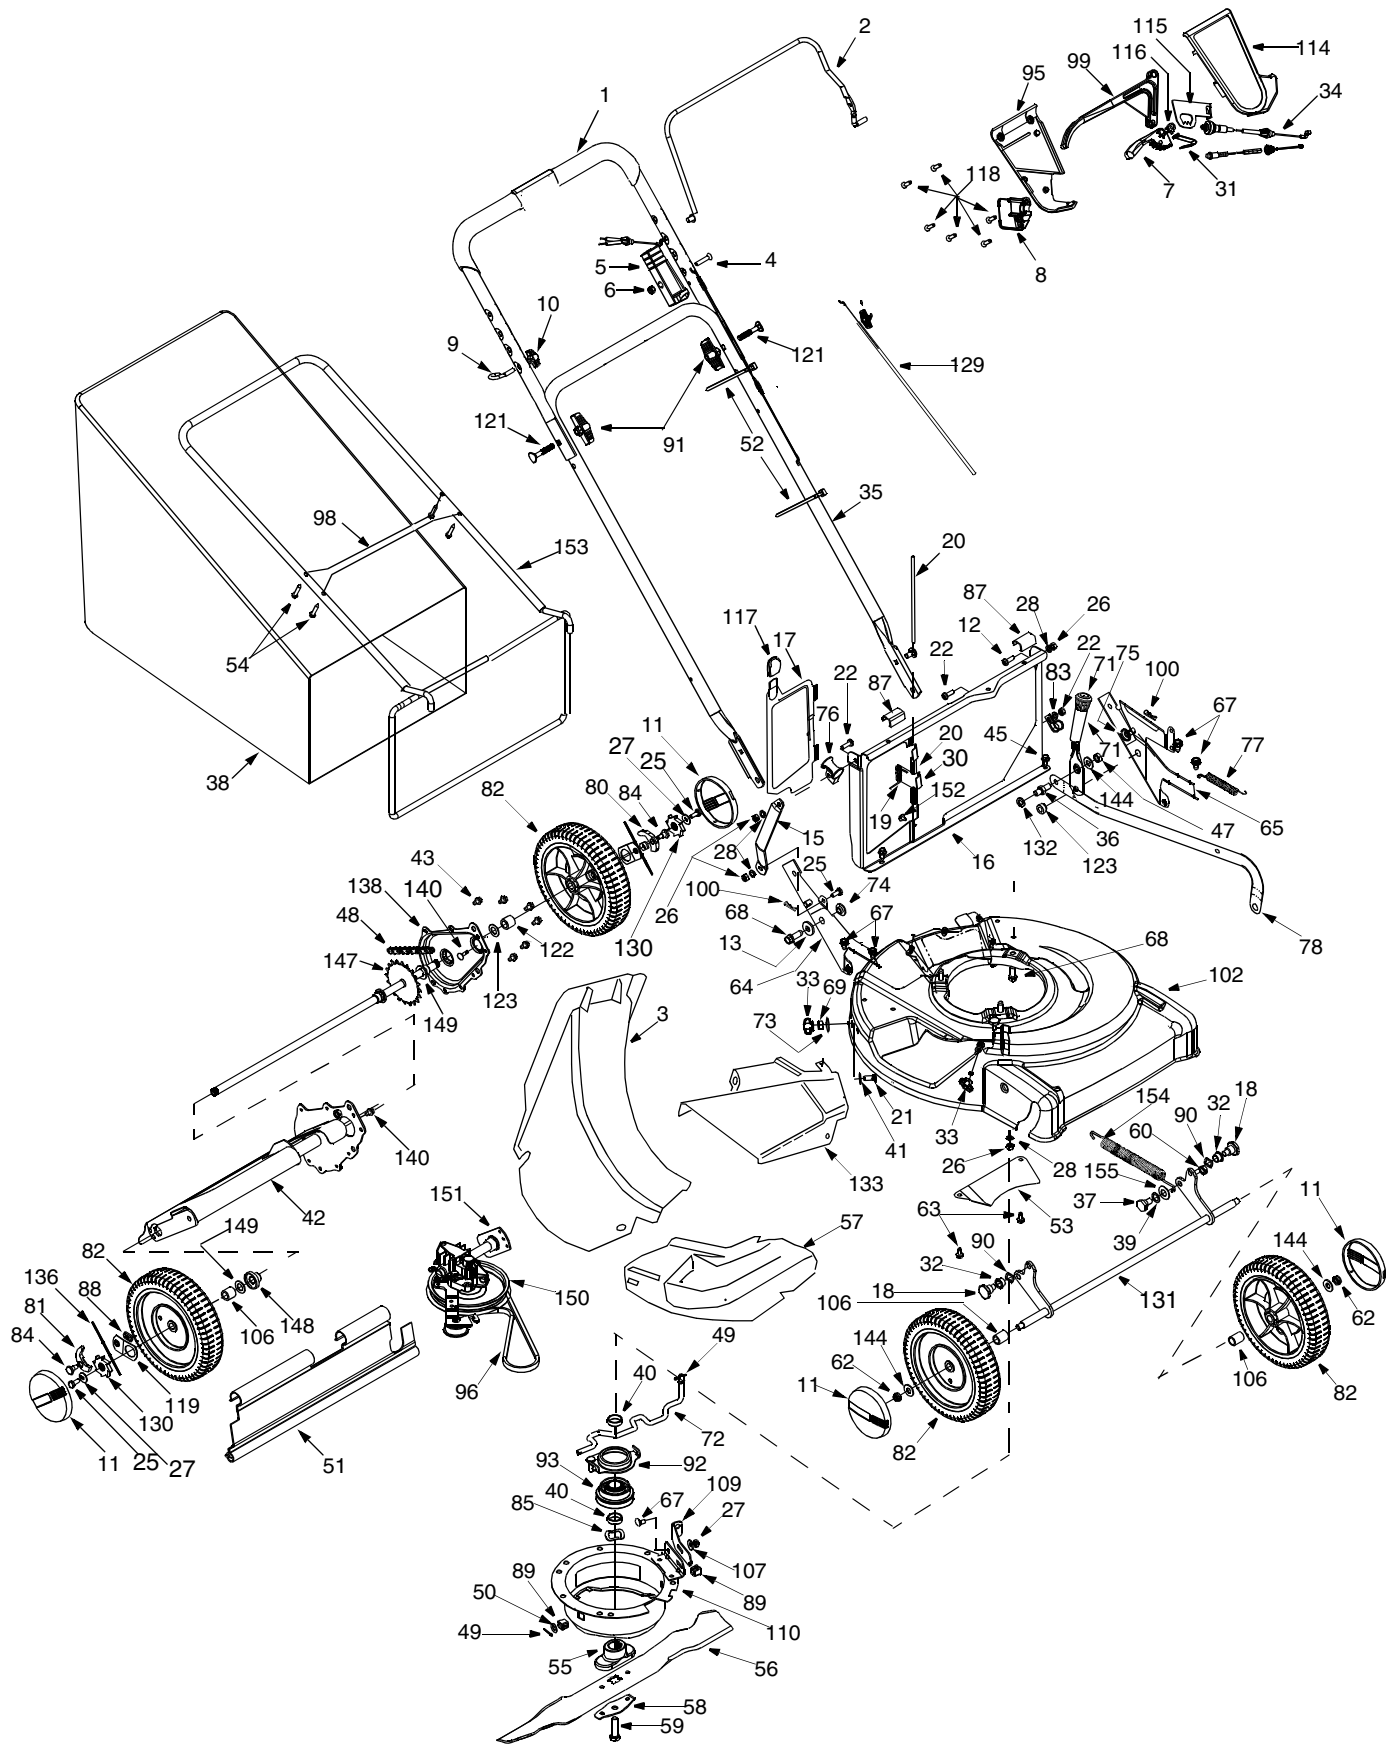

# Model 849

Ref. No.	Part No.	Description	Ref. No.	Part No.	Description
1.	720-0294	Foam Handle	49.	714-0507	Cotter Pin
2.	747-0824	Blade Control Handle	50.	736-0278	Flat Washer
3.	731-1023	Rear Discharge Chute Assembly	51.	731-1488	Rear Flap
4.	710-1270	Oval C-Sunk Screw	52.	726-0240	Cable Tie
5.	746-0883	Control Housing	53.	17065A	Belt Guard Housing: Lower
6.	712-0324	Hex Lock Nut	54.	710-1025	Hex Screw #12 x 1.25"
7.	731-0924	Shift Lever: 3 Speed	55.	753-0609	Blade Adapter Kit
8.	731-0906	Mounting Cover: Speed Cable	56.	742-0741	21" Mulching Blade
9.	710-1205	Rope Guide	57.	731-1343	Mulch Plug
10.	720-0279	Wing Nut	58.	736-0524A	Blade Bell Support
11.	720-0249	Hub Cap: Euro Gray	59.	710-1044	Hex Bolt 3/8-24 x 1.5"
12.	710-0896	Truss Machine Screw	60.	712-0266	Jam Nut
13.	736-0258	Flat Washer	61.	748-0190	Spacer
14.	749-0439D	Upper Handle: Short Deluxe	62.	712-3020	Lock Nut
15.	16129A	Panel Support Bracket	63.	710-1005	Hex B-TT Screw
16.	16862	Rear Catcher Panel	64.	16136C	Handle Mounting Bracket RH
17.	17095A	Rear Discharge Door	65.	16137C	Handle Mounting Bracket LH
18.	738-0705	Shoulder Screw	66.	710-0260	Carriage Bolt
19.	732-0483A	Torsion Spring	67.	710-0607	Hex Tap Screw 5/16-18
20.	747-0514	Pivot Pin	68.	710-0654A	Hex Tap Screw 3/8-16
21.	710-0134	Carriage Bolt	69.	712-3010	Hex Nut 5/16-18
22.	710-0924	Truss Machine Screw	70.	720-0223	Grip
23.	726-0272	Clamp	71.	732-0606	Height Adjustment Lever
24.	738-0704	Shoulder Bolt	72.	747-0684	Shift Rod
25.	710-0751	Hex Bolt 1/4-20 x 0.62"	73.	736-0242	Bell Washer
26.	712-0287	Hex Nut 1/4-20	74.	750-0736	Spacer
27.	736-0270	Bell Washer 1/4"	75.	750-0624	Shoulder Spacer
28.	736-0329	Lock Washer 1/4"	76.	719-0279	Rope Guide
29.	747-0705	Front Grass Catcher Frame	77.	732-0481	Extension Spring
30.	722-0139	Foam Strip	78.	782-0521	Lever Connection Arm
31.	732-0627	Shift Lever Spring	79.	741-0486B	Bearing 1/2" ID
32.	741-0491	Flanged Bearing	80.	748-0188B	Pawl LH
33.	712-0397	Wing Nut w/ Washer	81.	748-0381	Pawl RH
34.	746-0710A	Speed Cable	82.	634-0020	Wheel Assembly
35.	749-0907B	Lower Handle	83.	726-0175	Clamp
36.	711-0805	Shoulder Pin	84.	738-0137A	Shoulder Screw
37.	738-0234	Shoulder Screw	85.	736-0526	Spring Washer
38.	664-0097	Grass Bag	86.	748-0358	Crankshaft Spacer
39.	736-0108	Flat Washer	87.	731-0880	Panel Clip
40.	750-0968	Spacer	88.	712-0414	Weld Lock Nut
41.	736-0204	Flat Washer	89.	731-1137	Flanged Bushing
42.	17055B	Chain — Axle Assembly	90.	736-0504	Wave Washer
43.	710-0352	Hex Tap Screw 1/4" x 0.38"	91.	720-0276	Hand Knob
44.	736-0232	Wave Washer	92.	756-0613	Pulley Half: Variable Speed
45.	710-0776A	Hex Tap Screw 1/4" x 0.62"	93.	756-0611	Pulley Half: Variable Speed
46.	738-0234	Shoulder Screw	94.	710-0578	Machine Screw 1/4-20
47.	712-0296	Hex Lock Nut 3/8-24	95.	731-0904A	Upper Housing
48.	713-0353	#48 Chain .500" Pitch x 30 Links	96.	754-0343	V-Belt