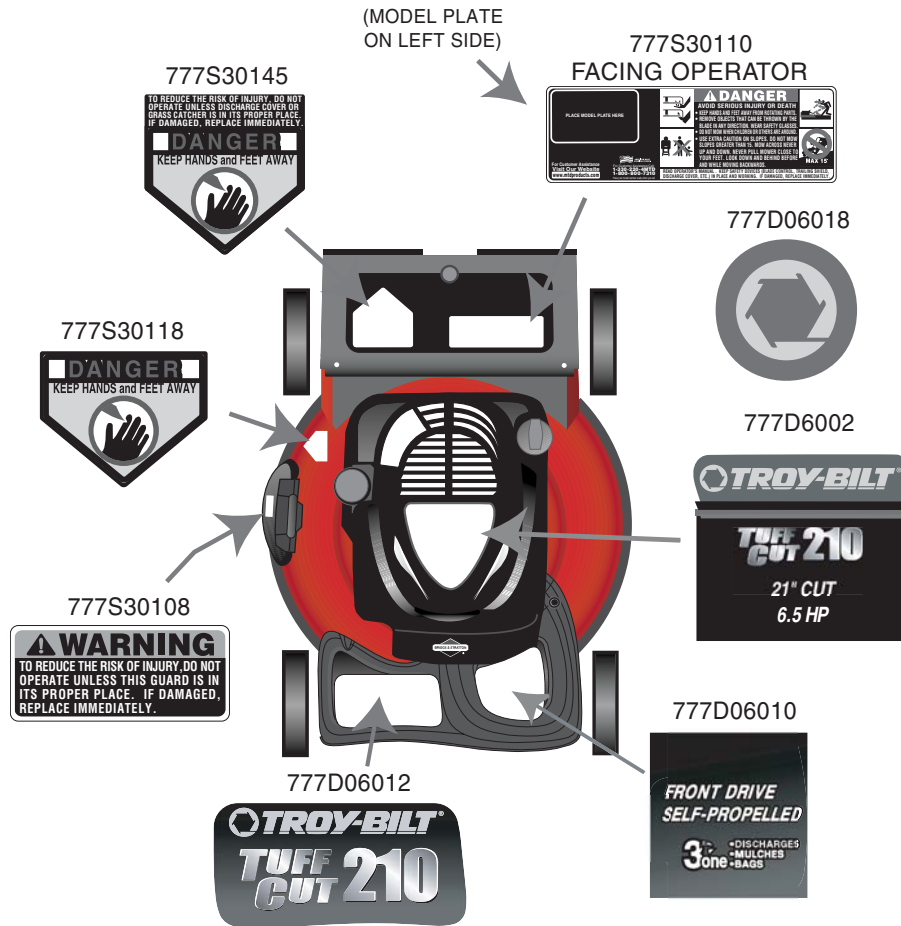

Safety & Decorative Labels 12A-466N

**** NOTE: FRONT B&S LOGO751B274040 PROVIDED BY MANUFACTURER**

PARTS LIST FOR MODEL 12A-466N

IMPORTANT: For a proper working machine, use Factory Approved Parts. **V-BELTS** are specially designed to engage and disengage safely. A substitute (non OEM) V-Belt can be dangerous by not disengaging completely.