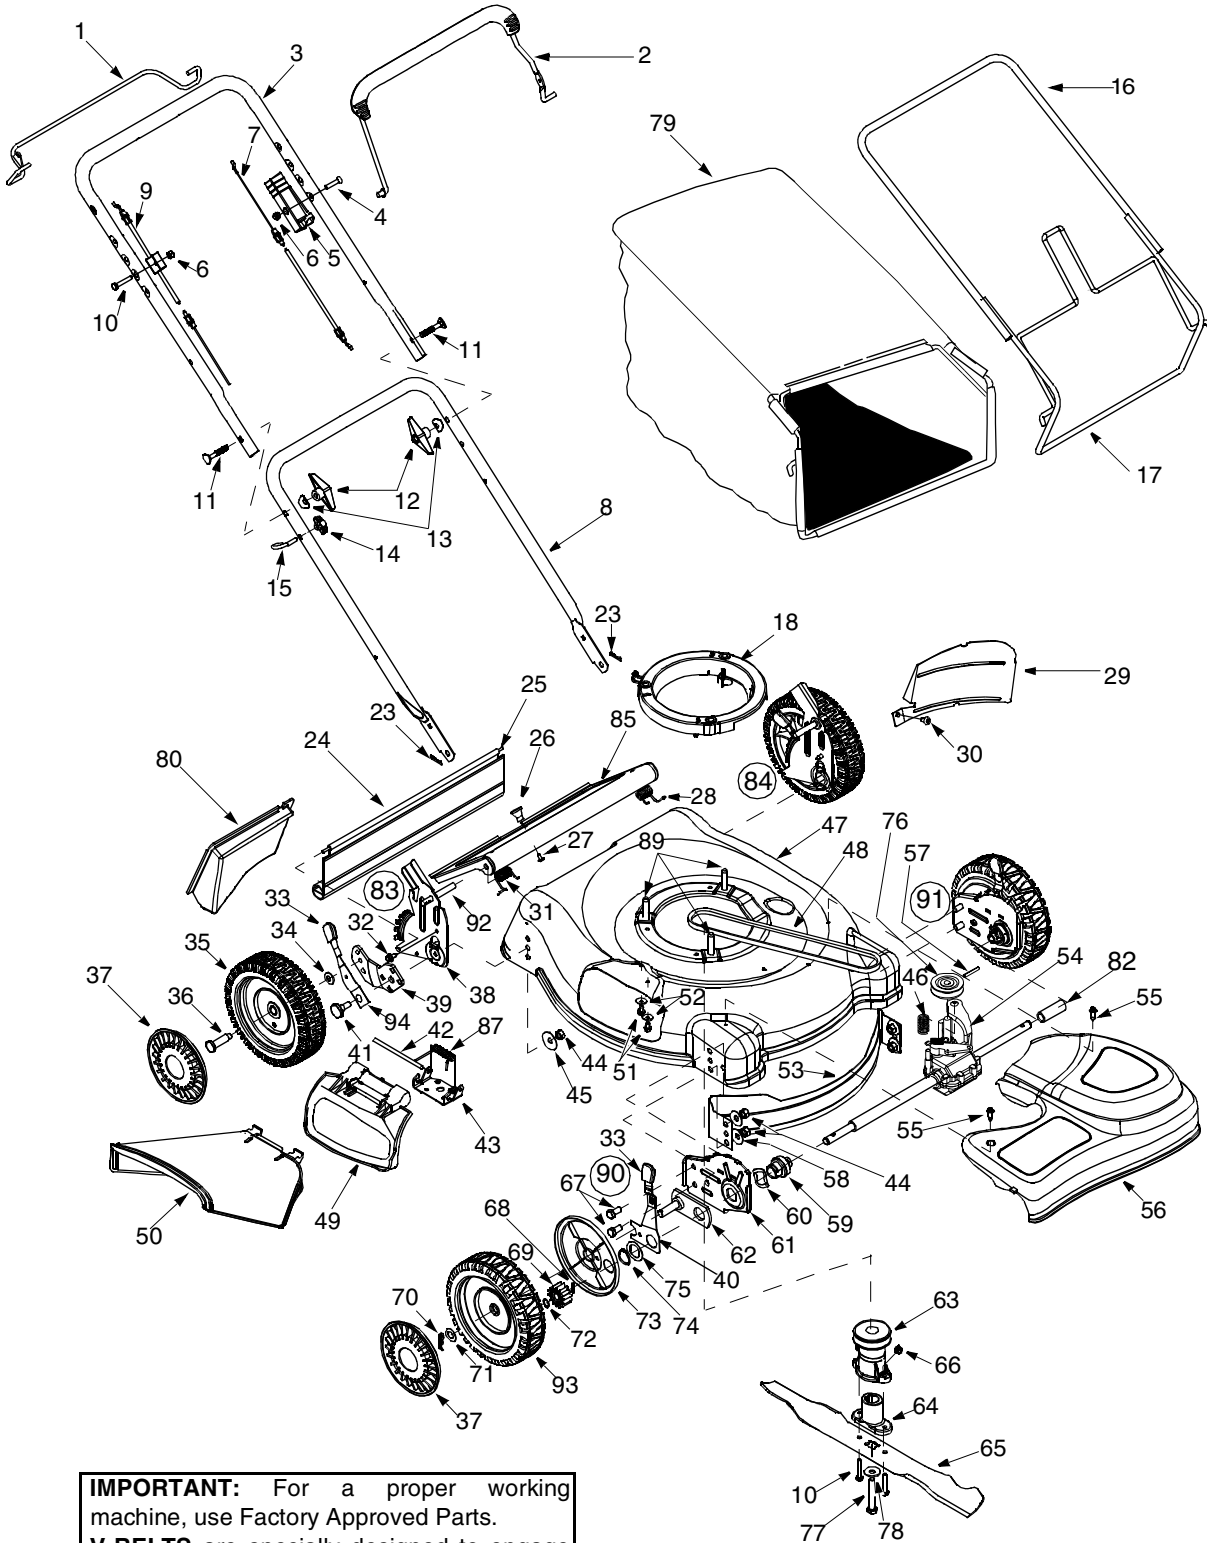

Safety & Decorative Labels 12A-466N

**** NOTE: FRONT B&S LOGO751B274040 PROVIDED BY MANUFACTURER**

PARTS LIST FOR MODEL 12A-466N

IMPORTANT: For a proper working machine, use Factory Approved Parts. **V-BELTS** are specially designed to engage and disengage safely. A substitute (non OEM) V-Belt can be dangerous by not disengaging completely.