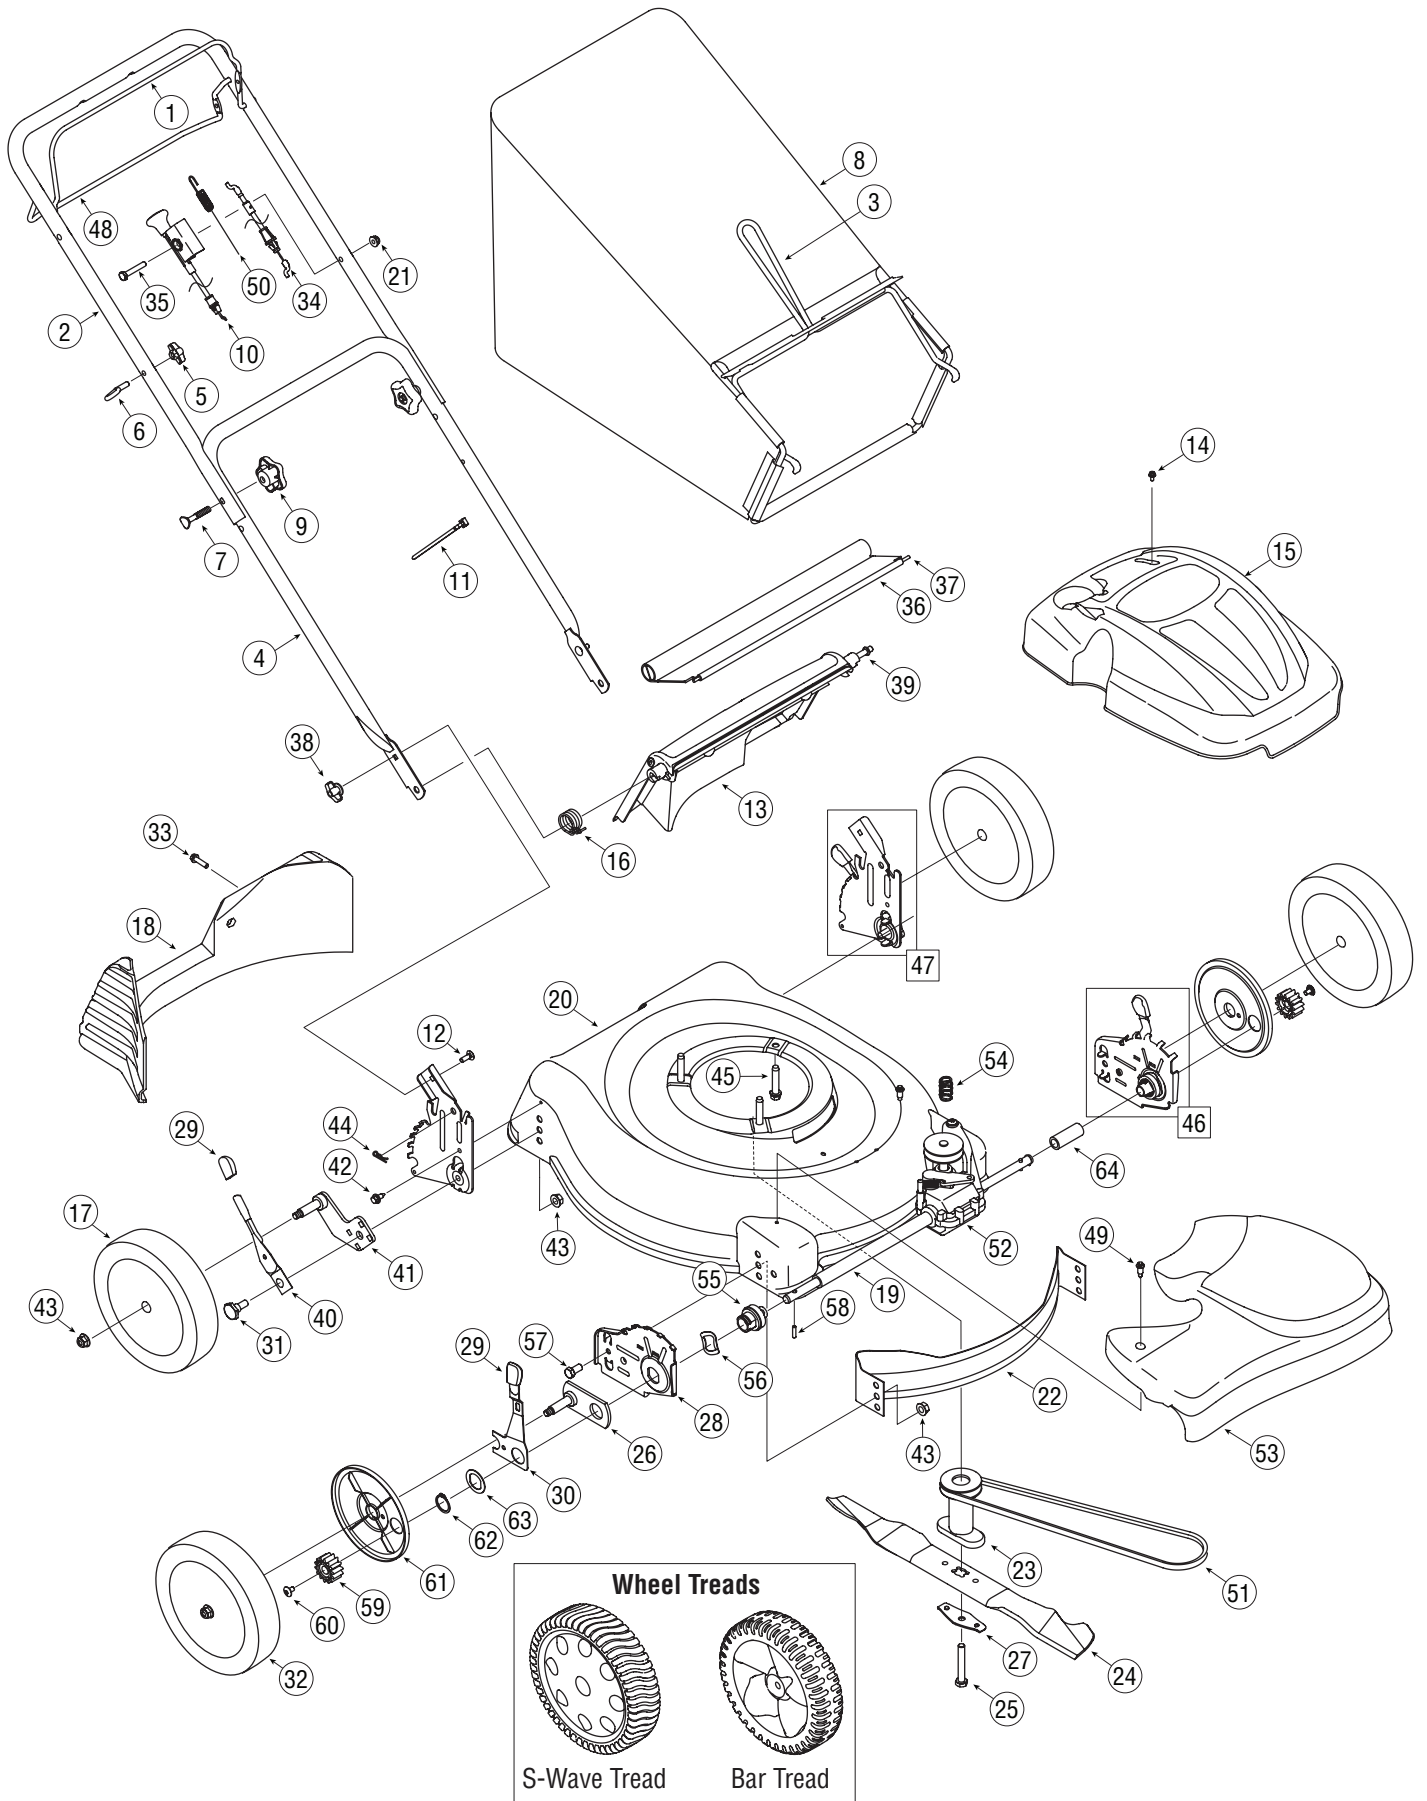

Model 44M

Ref. No.	Part No.	Description
1	747-1161A	Blade Control
2	749-1092A	Upper Handle
3	747-04080	Grass Catcher Frame
4	749-0928A	Lower Handle
5	720-0279	Wing Nut
6	710-1205	Rope Guide
7	710-1174	Carriage Bolt ,5/16-18 x 2
8	664-04007	Grass Bag Assembly
9	720-04072	Star Knob
10	746-04239A	Choke Cable
11	726-0240	Cable Tie
12	710-0703	Carriage Bolt ,1/4-20
13	631-04225	Rear Discharge Door
14	710-04577	Screw, Machine, M-4 x 10
15	731-05401	Engine Shroud
16	732-04090A	Torsion Spring - RH
17	734-04087	Rear Wheel, 8 x 1.8, Bar
18	731-04150C	Rear Baffle
19	750-04594	Sleeve Spacer - RH
20	787-01277	Deck - 21"
21	712-04064	Flange Lock Nut, 1/4-20
22	782-5002B	Front Baffle
23	748-04015A	Blade Adapter w/Pulley
24	742-0741	21" Mulching Blade
25	710-1257	Hex Bolt , 3/8-24 x 2.5
26	687-02044	Pivot Plate Assembly
27	736-0524B	Blade Bell Support
28	787-01298	Height Adjustment Plate - RH
	787-01299	Height Adjustment Plate - LH
29	720-0426	Adjustment Lever Knob
30	732-0706	Front Lever - RH
	732-0707	Front Lever - LH
31	738-0507B	Shoulder Screw
32	634-04100	Front Wheel, 8 x 1.8, Bar
33	710-1241	Screw, 1/4-15 x 1.000