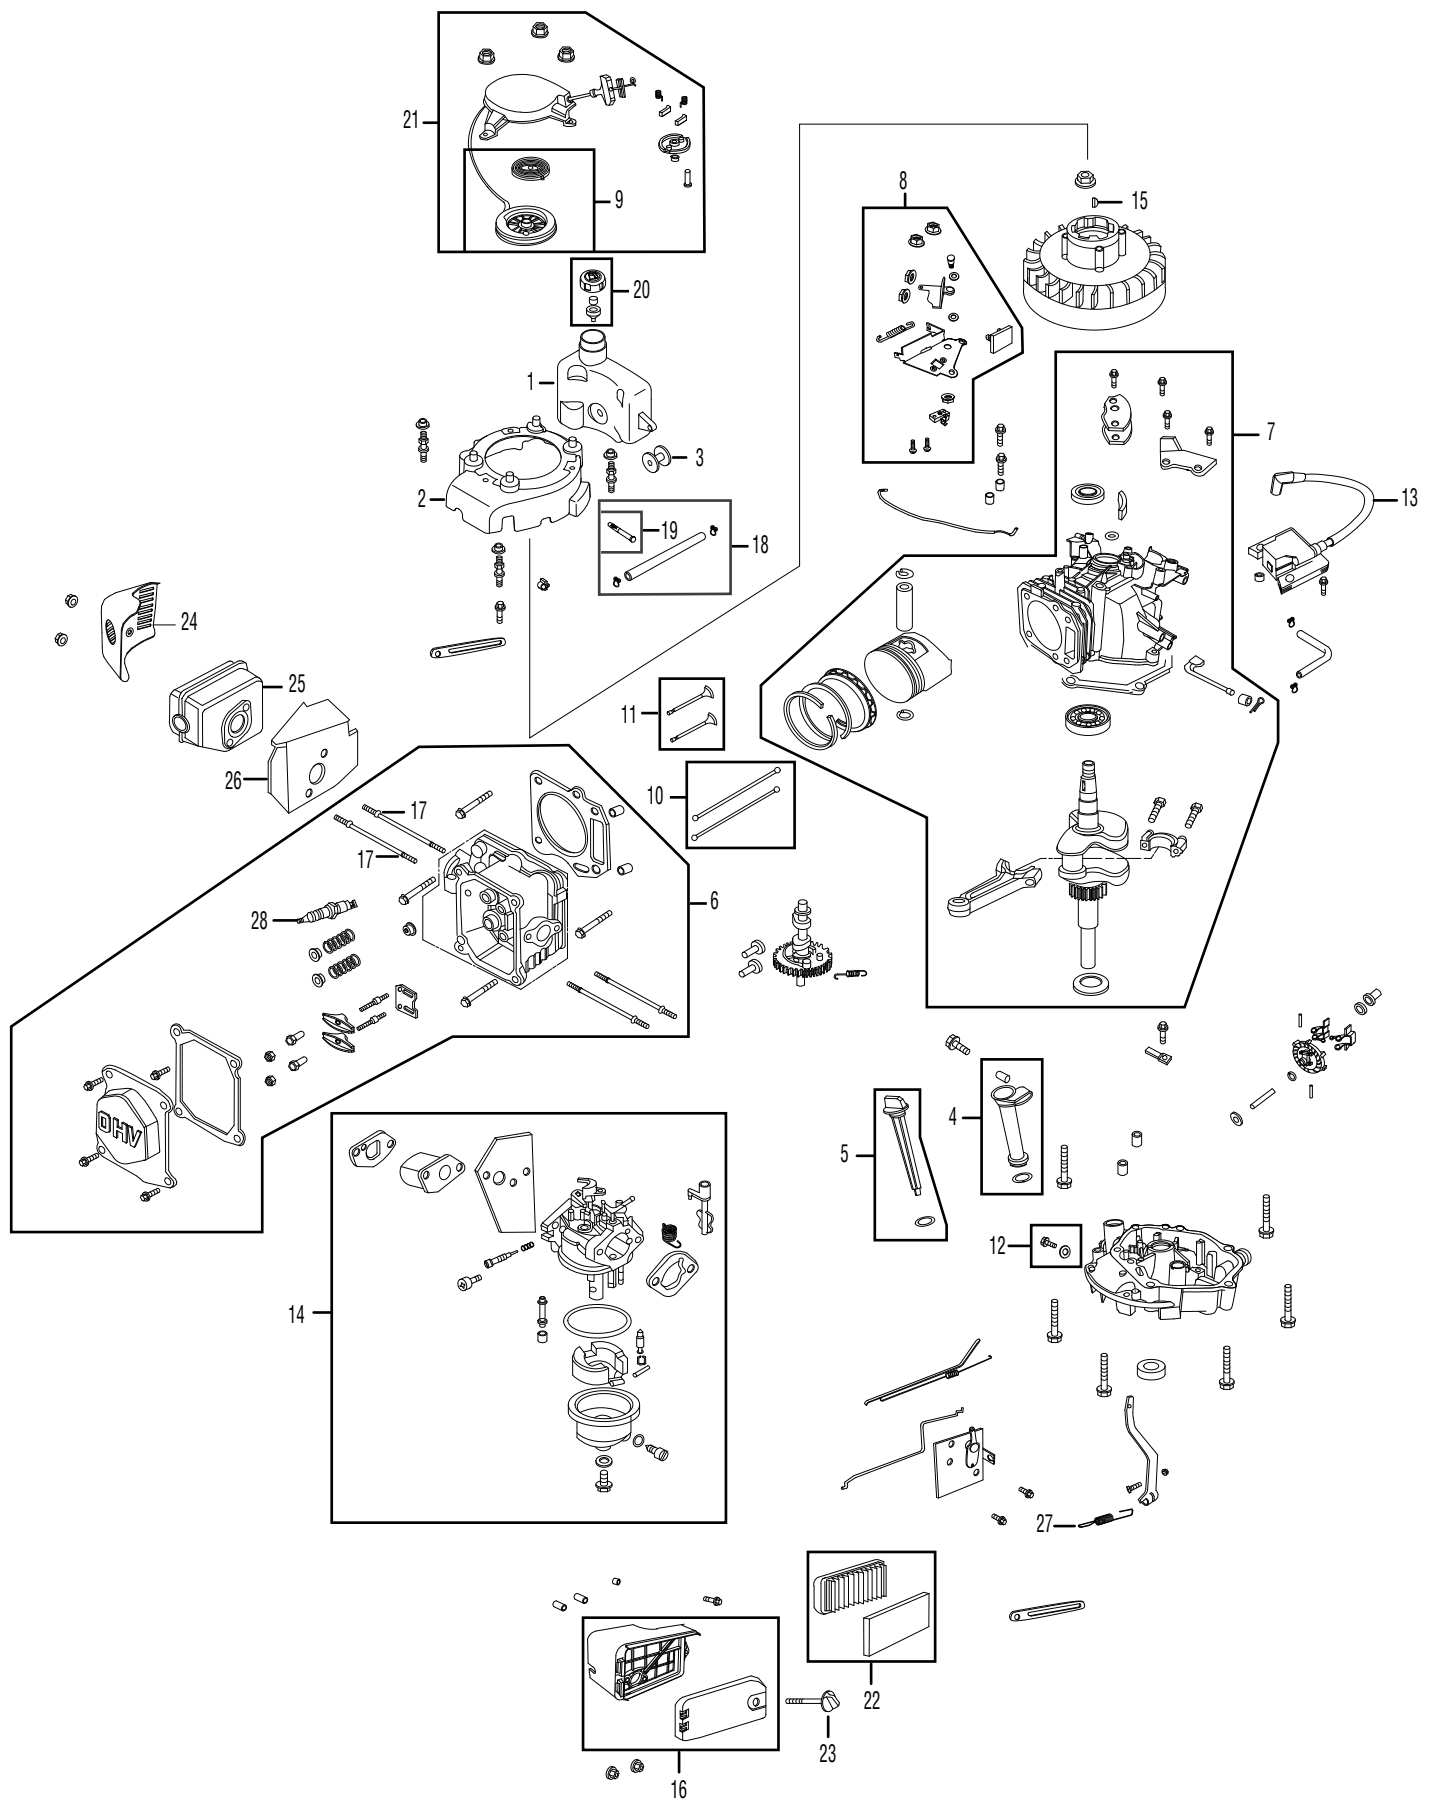

Engine 1P70

Ref. No.	Part No.	Description
1.	951-10368	Fuel Tank
2.	951-10369	Flywheel Shroud
3.	951-10335	Rubber Fuel Tank Mounting Washer
4.	951-10334	Oil Filler Tube Assembly
5.	951-10333	Dipstick Assembly
6.	951-10413	Cylinder Head Complete
7.	951-10414	Short Block Assembly
8.	951-10321	Stop Switch and Brake Assembly
9.	951-10319	Recoil Spring and Pulley Assembly
10.	951-10344	Push Rod Kit
11.	951-10345	Valve Kit
12.	951-10370	Oil Drain Plug and Washer Assembly
13.	951-10366	Ignition Coil
14.	951-10310	Carburetor Assembly
15.	951-10307	Flywheel Key
16.	951-10412	Air Cleaner Housing Assembly Complete
17.	951-10342	Muffler Stud Assembly
18.	951-10364	Fuel Line Kit – Inc. hoses, clamps & filter
19.	951-10358	Fuel Filter
20.	951-10300	Fuel Cap Assembly
21.	951-10299	Recoil Starter Assembly
22.	951-10298	Air Cleaner Kit
23.	951-10297	Air Cleaner Thumb Screw
24.	951-10411	Muffler Guard
25.	951-10403	Muffler
26.	951-10402	Muffler Gasket /Heat Shield
27.	951-10387	Governor Return Spring
28.	951-10292	Spark Plug
–	952Z1P70FU	Engine – Complete
–	951-10326	Carburetor Kit – Major
–	951-10323	Carburetor Kit – Minor
–	951-10416	Gasket Kit – Complete
–	951-10417	Gasket Kit – External
–	951-10351	Spark Arrestor

NOTE: Illustrated parts without a numeric call-out are *not* servicable components.