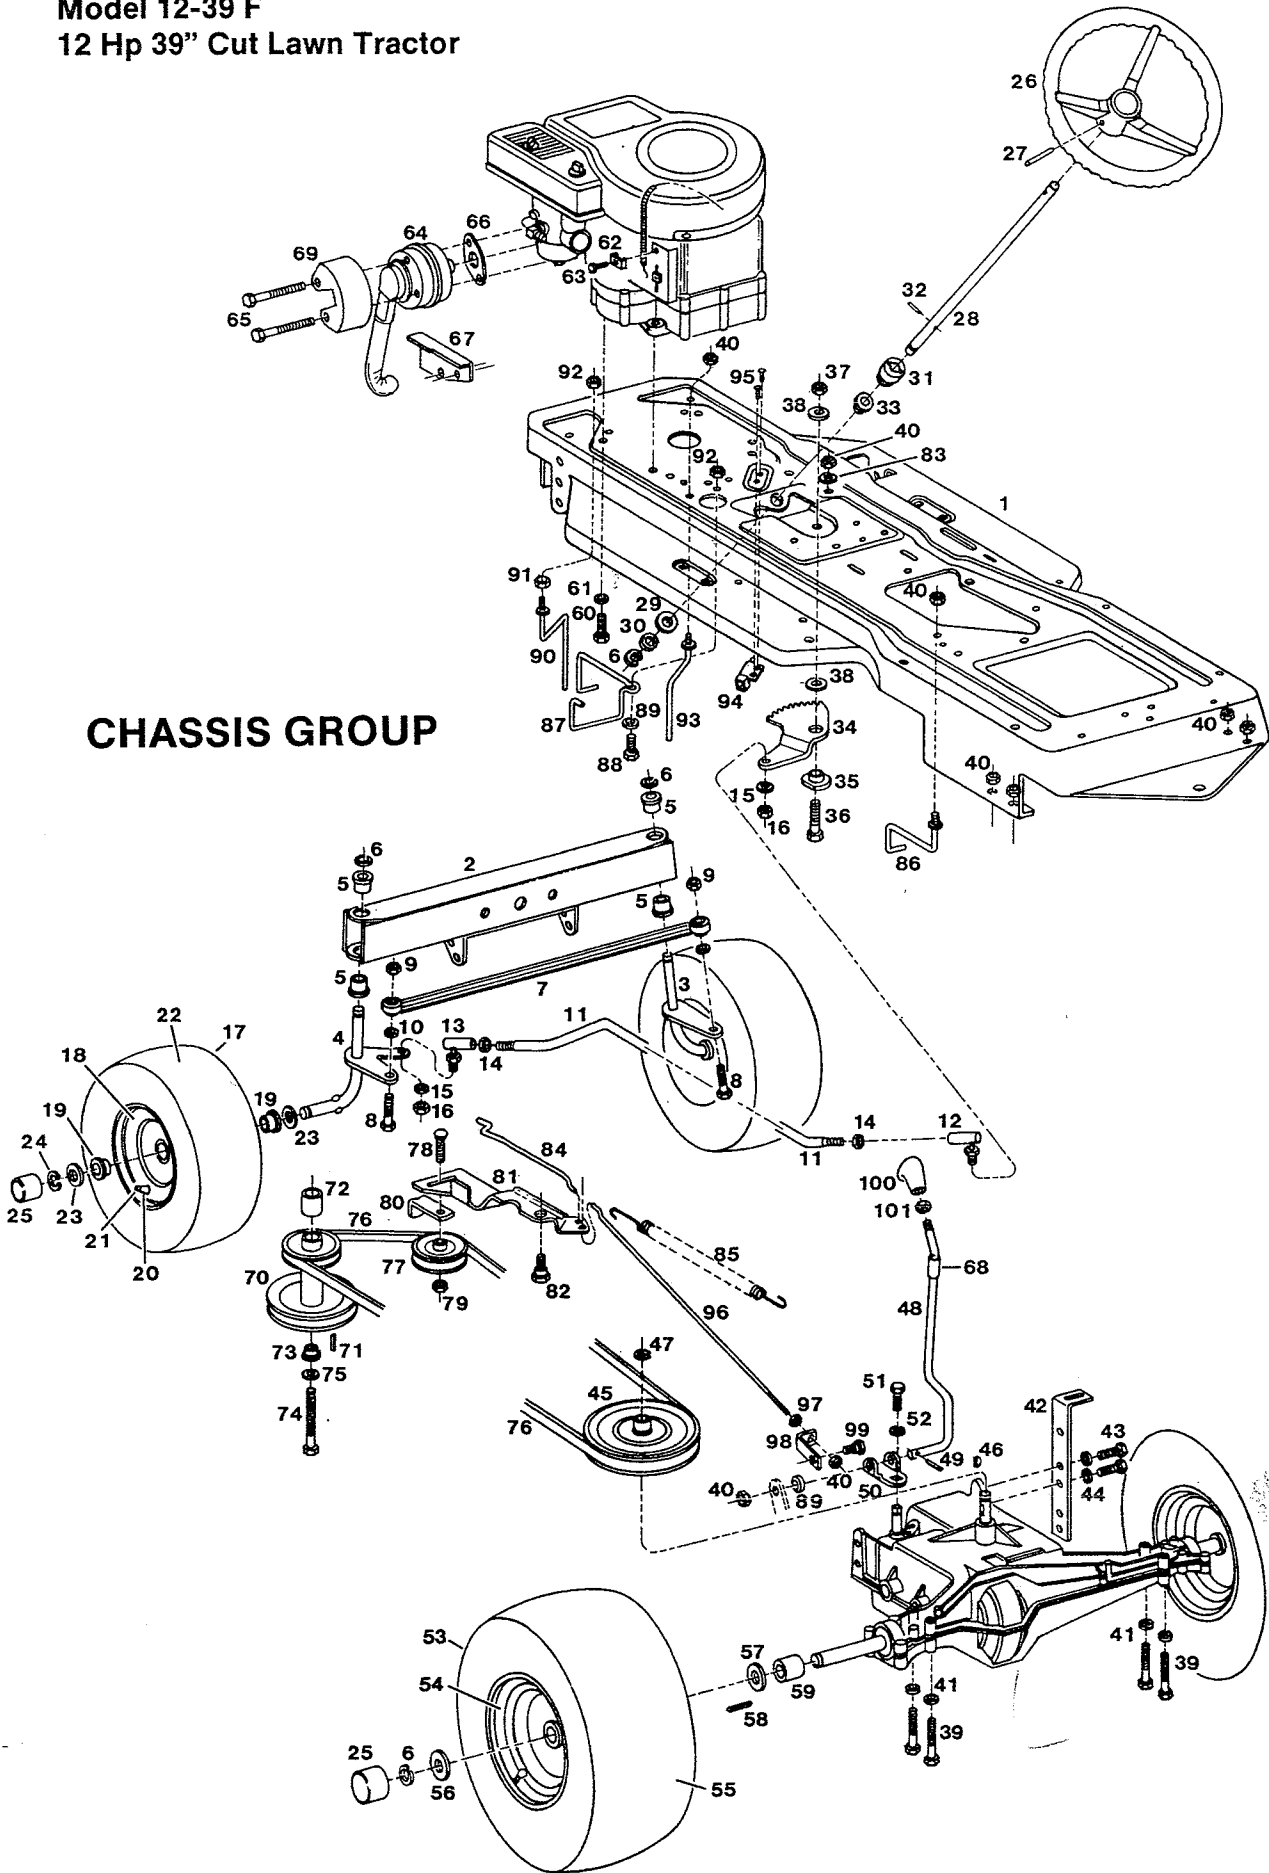

Model 12-39 F
12 Hp 39" Cut Lawn Tractor

12-39 CHASSIS GROUP

Index No.	Part No.	Description	Index No.	Part No.	Description
1	013052	Frame - main	52	157792	Washer - flat
2	098376	Axle - front	53	041665	Wheel - rear w/tire & rim
3	098384	Spindle - steering R.H.	54	042010	Rim - rear tire
4	098392	Spindle - steering L.H.	55	042028	Tire - rear 20 x 8.00
5	134999	Bearing - spindle	56	158188	Washer - flat
6	316513	Ring - retainer	57	158063	Washer - flat
7	013003	Rod - tie, steering	58	446617	Key - rear wheel
8	159046	Bolt - hex 3/8-16 x 1-3/4	59	158725	Spacer - rear wheel
9	310011	Nut - hex 3/8-16	60	158014	Bolt - hex 5/16-18 x 1-1/4
10	153023	Washer - lock	61	153551	Washer - lock 5/16
11	098145	Link - drag, steering	62	159269	Clamp - throttle cable
12	135244	Joint - ball, sector end	63	159277	Screw - cable clamp
13	135038	Joint - ball, axle end	64	390591	Muffler - exhaust
14	158105	Nut - hex jam 3/8-24	65	312165	Bolt - hex 5/16-18 x 3-1/2
15	150185	Washer - lock 3/8	66	134692	Gasket - muffler
16	615633	Nut - hex 3/8-24	67	098483	Shield - heat
17	041673	Wheel - front, w/tire & rim	68	112789	Tube - plastic, shift lever
18	041715	Rim - front tire	69	096263	Shield - heat, muffler
19	159384	Bearing - wheel	70	096156	Pulley - engine, double
20	136291	Stem - valve	71	158279	Key - pulley
21	136283	Cap - valve stem	72	158246	Spacer - pulley, top
22	042002	Tire - front 15 x 6.00	73	158253	Washer - pilot
23	158063	Washer - flat	74	158964	Bolt - hex 7/16-20 x 5
24	316513	E Ring	75	311068	Washer - lock 7/16
25	112409	Cap - hub	76	135293	Belt - drive
26	112359	Wheel - steering	77	109645	Pulley - idler
27	159178	Pin - roll 1/4 x 2-1/4	78	157750	Bolt - carriage, 3/8-16 x 1-1/2
28	095034	Shaft - steering	79	310011	Nut - hex 3/8-16
29	159376	Washer - flat	80	109678	Retainer - belt
30	158162	Washer - flat 3/4	81	136101	Arm - idler
31	109801	Pinion - steering	82	159129	Bolt - shoulder 5/16-18 x 11/16
32	158776	Pin - dowel 1/4 x 1-3/4	83	158212	Washer - flat
33	136275	Bushing - steering pinion	84	095794	Rod - clutch
34	109850	Sector - steering	85	135228	Spring - clutch
35	134742	Eccentric - steering adjust	86	096198	Guide - belt, rear
36	158147	Bolt - hex 1/2-13 x 1-1/2	87	097261	Guide - belt
37	157537	Nut - hex lock 1/2-13	88	152108	Bolt - hex 5/16-18 x 1
38	158170	Washer - flat	89	158212	Washer - flat
39	158154	Bolt - hex 5/16-18 x 2-3/4	90	097790	Guide - belt
40	715177	Nut - hex 5/16-18	91	451500	Nut - spacer
41	615708	Washer - flat	92	159145	Nut - hex jam 5/16-18
42	096271	Brace - transaxle	93	097808	Guide - belt
43	159228	Bolt - hex 5/16-18 x 3/4	94	134825	Switch - clutch interlock
44	311118	Washer - lock 5/16	95	157933	Screw - pan hd.
45	096255	Pulley - transaxle	96	095802	Rod - brake
46	316018	Key - Woodruff	97	150136	Nut - hex keps 5/16-18
47	159285	Ring - retainer	98	095786	Bracket - brake rod
48	096339	Lever - shift	99	157503	Bolt - shoulder 5/16-18 x 1/2
49	317016	Pin - cotter	100	112664	Knob - shift lever
50	096321	Bracket - shift lever	101	158949	Nut - hex jam 1/2-13
51	157982	Bolt - hex 1/4-20 x 3/4			

TRANSAXLE model 4150-39