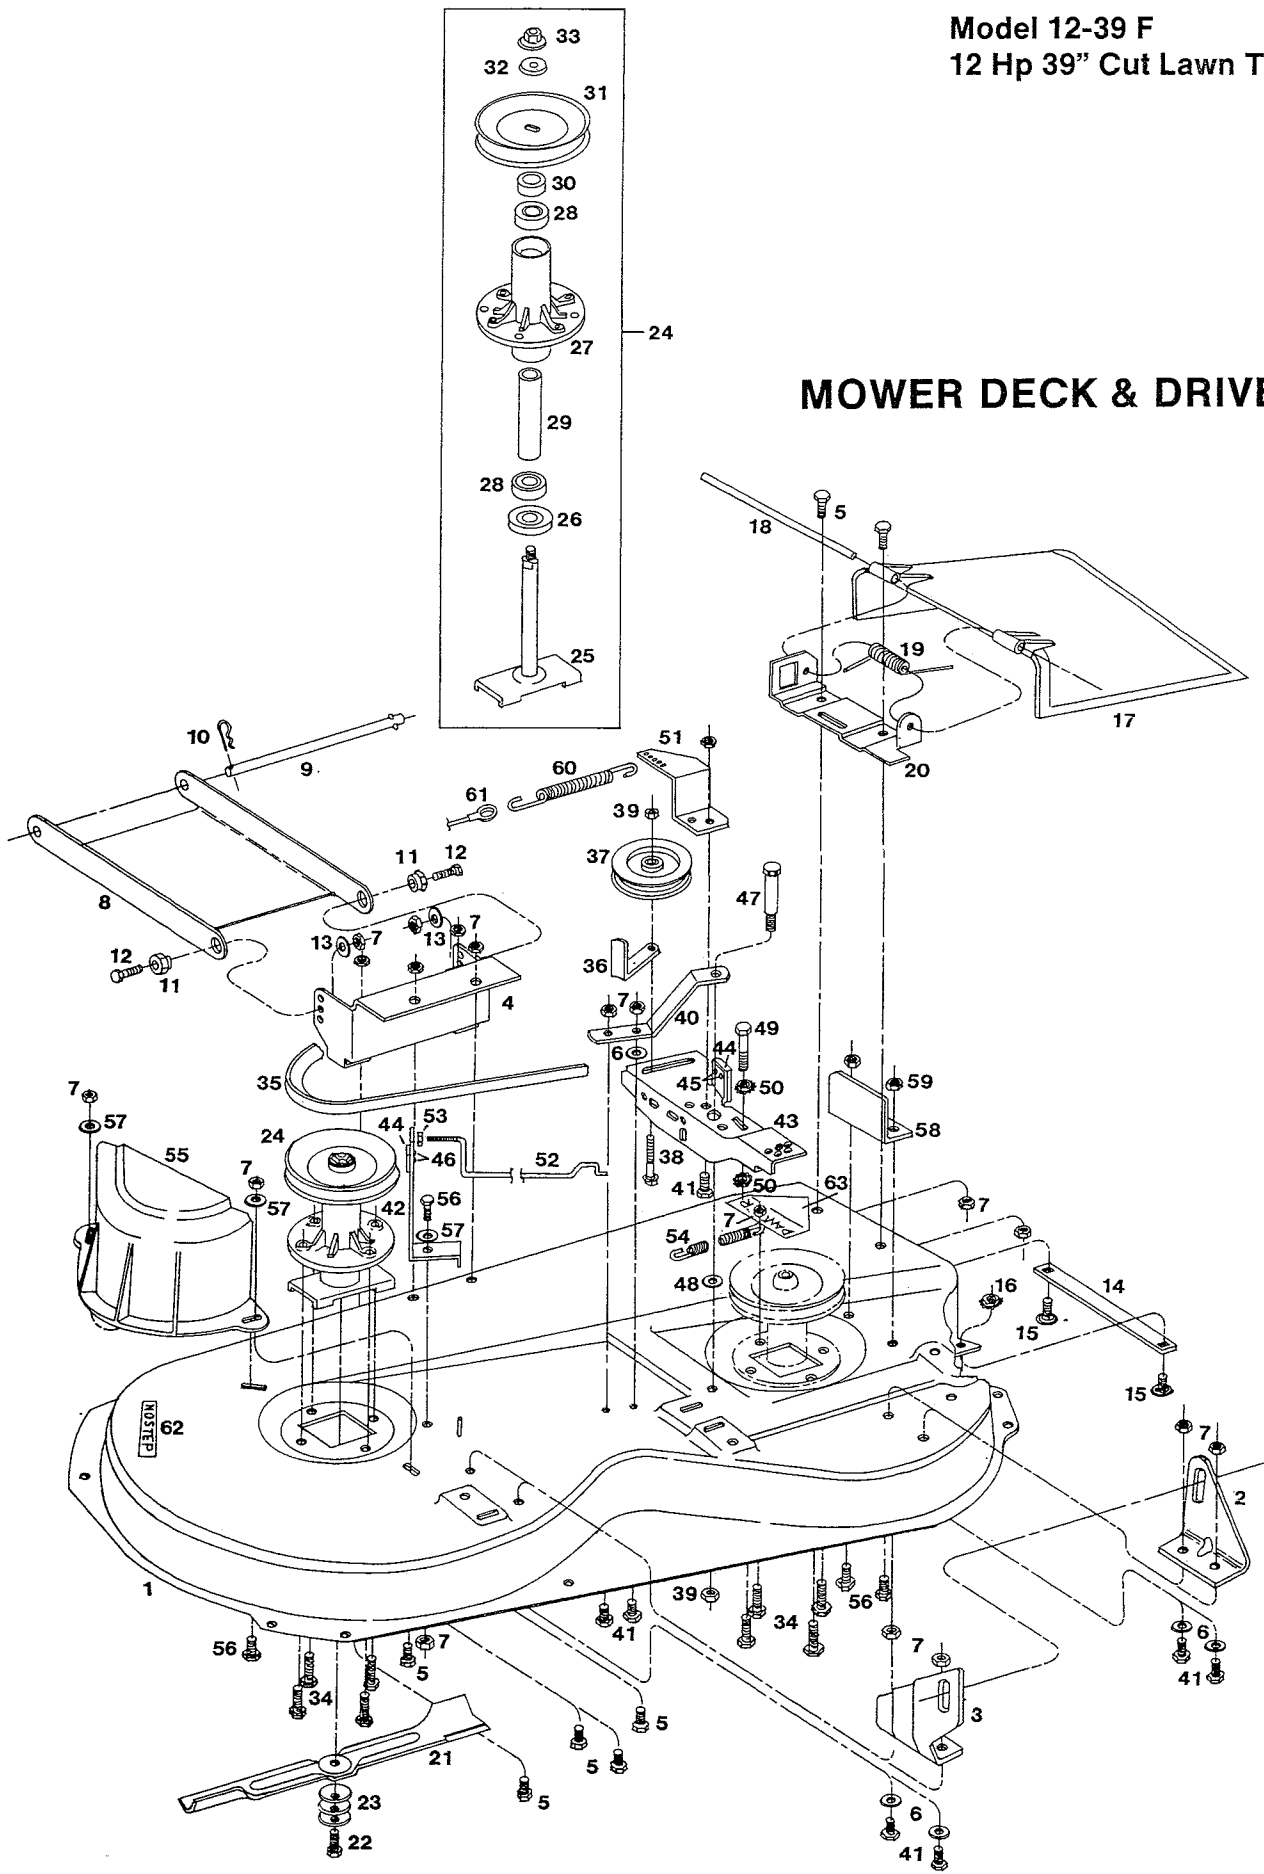

Model 12-39 F
12 Hp 39" Cut Lawn Tractor

MOWER DECK & DRIVE

39" MOWER DECK AND DRIVE

Model 12-39 F
12 Hp 39" Cut Lawn Tractor

Index No.	Part No.	Description	Index No.	Part No.	Description
1	021618	Deck - mower 39"	33	159301	Nut - hex lock 7/16-20
2	097873	Bracket - deck lift R.H.	34	159202	Bolt - hex 5/16-18 x 1-3/8
3	097881	Bracket - deck lift L.H.	35	136176	Belt - blade drive
4	097865	Bracket - deck drawbar	36	098012	Retainer - belt
5	312082	Bolt - hex 5/16-18 x 1/2	37	096297	Pulley - idler
6	615708	Washer - flat 5/16	38	158444	Bolt - carriage 3/8-16 x 2
7	715177	Nut - hex lock 5/16-18	39	310011	Nut - hex lock 3/8-16
8	096214	Drawbar - deck	40	097451	Bracket - idler arm
9	097469	Pin - drawbar	41	158998	Bolt - hex 5/16-18 x 3/4
10	715011	Hairpin - cotter	42	135772	Arm - blade brake (includes 44 & 46)
11	158691	Nut - eccentric, deck leveling	43	098053	Arm - idler w/brake pad (includes 44 & 45)
12	312058	Bolt - hex 5/16-18 x 1	44	135046	Pad - brake
13	159194	Washer - flat	45	159152	Rivet - brake pad 3/16 x 1/2
14	096529	Bar - skid	46	159186	Rivet - brake pad 3/16 x 3/8
15	313510	Bolt - carriage 5/16-18 x 3/4	47	158733	Bolt - shoulder 3/8-16 x 2-9/16
16	150136	Nut - hex keps 5/16-18	48	158337	Washer - flat 3/8
17	112490	Deflector - discharge chute	49	450130	Bolt - hex 1/4-20 x 2
18	096438	Pin - deflector	50	715037	Nut - hex keps 1/4-20
19	097972	Spring - deflector	51	014159	Extension - idler arm
20	096453	Bracket - chute deflector	52	135780	Rod - brake release
21	030544	Blade - 19 1/2 Hilift	53	152967	Nut - hex lock 1/4-20
22	158543	Bolt - hex nylock 3/8-24 x 1	54	109637	Spring - brake engaging
23	158055	Washer - formed	55	096164	Guard - belt pulley L.H. -
24	135400	Spindle Assembly - blade (includes 25-33)	56	312074	Bolt - hex 5/16-18 x 5/8
25	098160	Shaft - blade w/saddle	57	311274	Washer - flat
26	134981	Shield - dust	58	097857	Shield - pulley R.H.
27	134973	Housing - shaft and bearings	59	159236	Nut - hex lock - 5/16-18
28	095406	Bearing - shaft	60	097980	Spring - clutch engaging
29	095398	Spacer - bearings	61	051755	Cable - blade drive control
30	159319	Spacer - drive pulley	62	004655	Decal - No Step
31	098152	Pulley - drive	63	143115	Decal - Danger
32	157396	Washer - pulley retainer