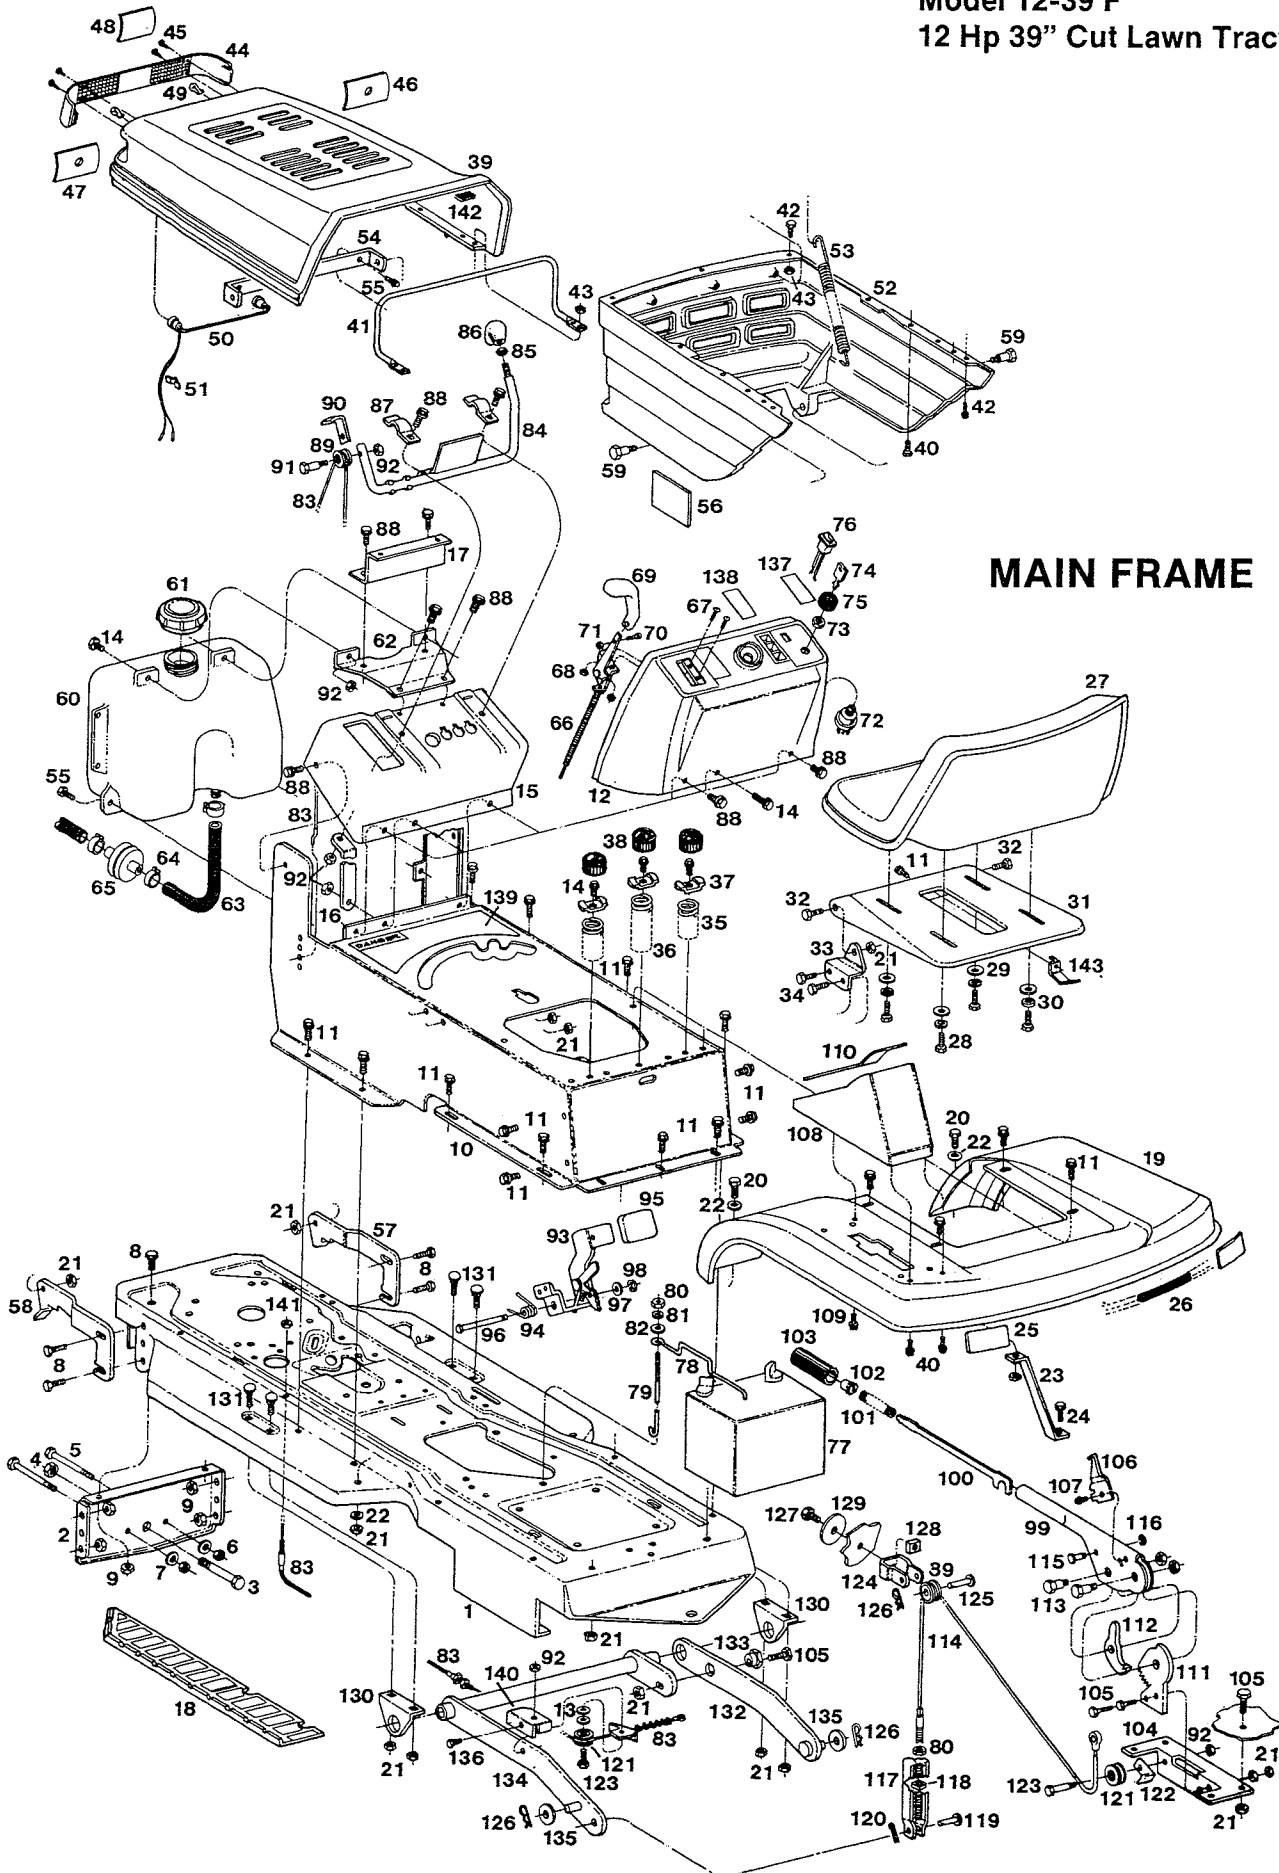

* Purchase locally

Model 12-39 F
12 Hp 39" Cut Lawn Tractor

12-39 MAIN FRAME

Index No.	Part No.	Description	Index No.	Part No.	Description
1	013052	Frame - main	72	135798	Switch - ignition w/keys
2	095075	Bracket - front axle	73	158717	Nut - switch
3	157453	Bolt - hex shoulder 1/2-13 x 1-13/16	74	136242	Key - ignition
4	157537	Nut - hex 1/2-13	75	112698	Boot - ignition switch
5	151266	Bolt - hex 3/8-16 x 3	76	135814	Switch - head lights
6	310011	Nut - hex 3/8-16	77	135350	Battery - 12 volt, dry
7	158055	Washer - conical	78	096123	Bracket - battery hold-down
8	157636	Bolt - hex 5/16-18 x 5/8	79	096115	Rod - battery hold-down
9	157628	Nut - hex 5/16-18	80	310052	Nut - hex 1/4-20
10	013045	Console - chassis	81	715094	Washer - lock 1/4
11	158089	Screw - taptite 1/4-20 x 1/2	82	460923	Washer - flat
12	112557	Dash - plastic	83	051755	Cable - mower drive control
13	158956	Washer - 1/4 special	84	098244	Lever - mower drive control
14	450858	Screw - taptite 1/4-20 x 3/4	85	158949	Nut - hex jam 1/2-13
15	013763	Support - dash	86	112664	Knob - lever
16	013771	Brace - dash	87	097253	Clip - lever retaining
17	013789	Brace - dash & fuel tank	88	158089	Screw - taptite 1/4-20 x 1/2
18	112474	Pad - foot, L.H. platform	89	112177	Pulley - cable
	112466	Pad - foot, R.H. platform (not shown)	90	096305	Retainer - cable
19	013029	Fender - rear wheels	91	157446	Bolt - shoulder 1/4-20 x 1-3/8
20	312058	Bolt - hex 5/16-18 x 1	92	152967	Nut - hex 1/4-20
21	715177	Nut - hex 5/16-18	93	109777	Pedal - clutch/brake w/brake lever
22	158469	Washer - flat	94	100008	Spring - pedal return
23	013797	Brace - fender L.H.	95	112235	Pad - pedal
24	152108	Bolt - 5/16-18 x 1	96	095000	Shaft - pedal
25	112755	Reflector - fender, red	97	158873	Washer - flat 1/2
26	121318	Strip - fender trim	98	316521	Ring - retaining
27	135517	Seat	99	013748	Lever - height adjusting
28	158485	Bolt - hex 5/16-18 x 3/4	100	097303	Rod - lever
29	615708	Washer - flat 5/16	101	097295	Spring - lever
30	311118	Washer - lock 5/16	102	112672	Knob - adjusting lever
31	013888	Plate - seat mount	103	112680	Grip - lever
32	157503	Bolt - hex shoulder, 5/16-18 x 5/32	104	014134	Bracket - adjusting lever
33	013037	Bracket - seat plate	105	158998	Bolt - hex 5/16-18 x 3/4
34	312074	Bolt - hex 5/16-18 x 5/8	106	097949	Pointer - height of cut
35	135301	Spring - seat, short	107	158527	Screw 8-32 x 3/8
36	135830	Spring - seat, long	108	112185	Cover - height adjust lever
37	097386	Clamp - seat spring	109	158840	Screw 10-24 x 3/4
38	112417	Cover - seat spring	110	006585	Decal - cover
39	096354	Hood - upper	111	098459	Quadrant - height adjust
40	158832	Screw - taptite 10-24 x 1/2	112	098467	Pawl - height adjust
41	098343	Support - hood	113	158675	Bolt - shoulder 5/16-18 x 5/8
42	159400	Bolt #10 - 24 x 1	114	051664	Cable - deck lifting
43	451443	Nut #10 - 24	115	097337	Pin - clevis
44	112565	Lens - headlights	116	158857	E Ring
45	158865	Screw - taptite 6 x 1/2	117	159137	Clevis - lift cable
46	136317	Reflector - light R.H.	118	157996	Nut - square 1/4-20
47	136325	Reflector - light L.H.	119	157263	Pin - clevis
48	136333	Reflector - center	120	715029	Pin - cotter 3/32 x 3/4
49	135533	Bulb - headlight	121	121177	Pulley - cable
50	135103	Wire - headlights	122	097352	Retainer - cable
51	134676	Clip - wire, press-on	123	158683	Bolt - shoulder 1/4-20 x 1
52	112656	Hood - lower	124	097279	Clevis - pulley, fender
53	135749	Spring - hood	125	097287	Pin - clevis
54	097196	Bracket - hood spring	126	715011	Hairpin Cotter
55	158824	Screw - taptite 1/4-10 x 3/4	127	312074	Bolt - hex 5/16-18 x 3/4
56	006874	Decal - heat reflective	128	158923	Nut - square 5/16-18
57	097816	Bracket - lower hood R.H.	129	014142	Washer - formed
58	097824	Bracket - lower hood L.H.	130	013813	Bracket - hanger
59	157487	Bolt - shoulder 5/16-18 x 1	131	158907	Bolt - rd. head 5/16-18 x 5/8
60	112201	Tank - fuel, 2 gal.	132	013805	Link - suspension R.H.
61	112276	Cap - fuel tank	133	158691	Nut - eccentric, deck leveling
62	014118	Bracket - fuel tank	134	013821	Suspension Assembly - lift
63	672832	Hose - fuel line	135	311043	Washer - flat 1/2
64	303859	Clamp - fuel line	136	159228	Screw - tapping 5/16-18 x 3/4
65	432625	Filter - fuel	137	006593	Plate - monitor lights
66	051706	Control - throttle w/cable	138	006601	Plate - Lawn Chief
67	158451	Screw - pan hd. 10-24 x 5/8	139	004853	Decal - Danger, on console
68	715334	Nut - hex keps 10-24	140	097832	Bracket - cable pulley
69	112730	Knob - throttle lever	141	159426	Nut - 1/4-28 jam
70	159335	Screw - pan head 8-32 x 3/8	142	446799	Pad - hood
71	159244	Nut - hex 8-32	143	013755	Bracket - seat switch