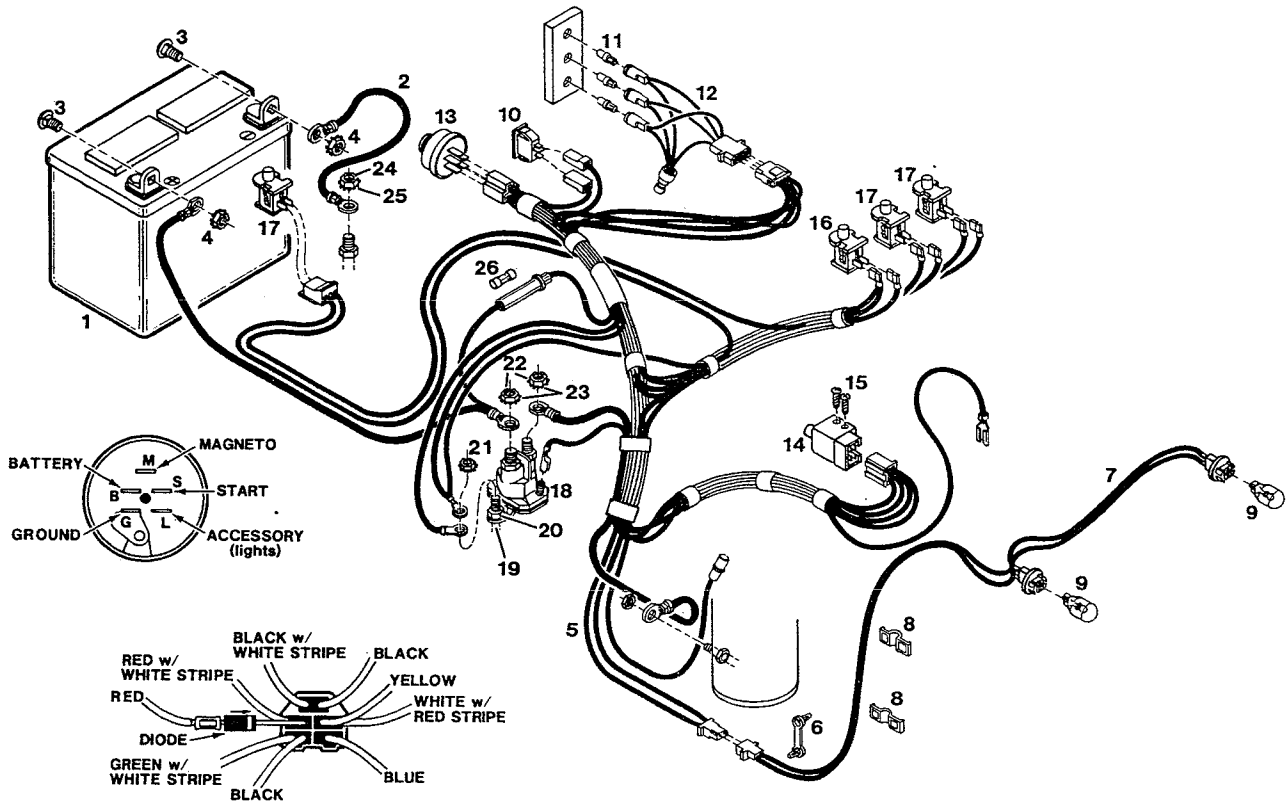

Model 12-39 F
12 Hp 39" Cut Lawn Tractor

12-39 ELECTRICAL SYSTEM

134825
↑

Index No.	Part No.	Description	Index No.	Part No.	Description
1	135350	Battery - 12 volt, dry	14	~~435625~~	Switch - clutch interlock
2	134908	Wire - battery ground, black	15	157933	Screw - pan head
3	153171	Bolt - hex 1/4-20 x 5/8	16	135822	Switch - no start
4	715037	Nut - hex 1/4-20	17	135833	Switch - system interlock
5	135376	Harness - wiring	18	134940	Solenoid - starter
6	112326	Retainer - harness	19	158121	Bolt - hex 1/4-20 x 3/4
7	135103	Harness - headlights	20	152967	Nut - hex 1/4-20
8	134676	Retainer - harness, press-on	21	715037	Nut - hex keps 1/4-20
9	135533	Bulb - headlights	22	157974	Nut - hex 5/16-24
10	135814	Switch - headlights	23	156430	Washer - lock
11	136051	Bulb - monitor indicator	24	150136	Nut - hex 5/16-18
12	136192	Harness - indicator lights	25	153510	Washer - lock
13	135798	Switch - ignition, w/keys	26	*	Fuse - 15 amp (15A32V311)

* Purchase locally