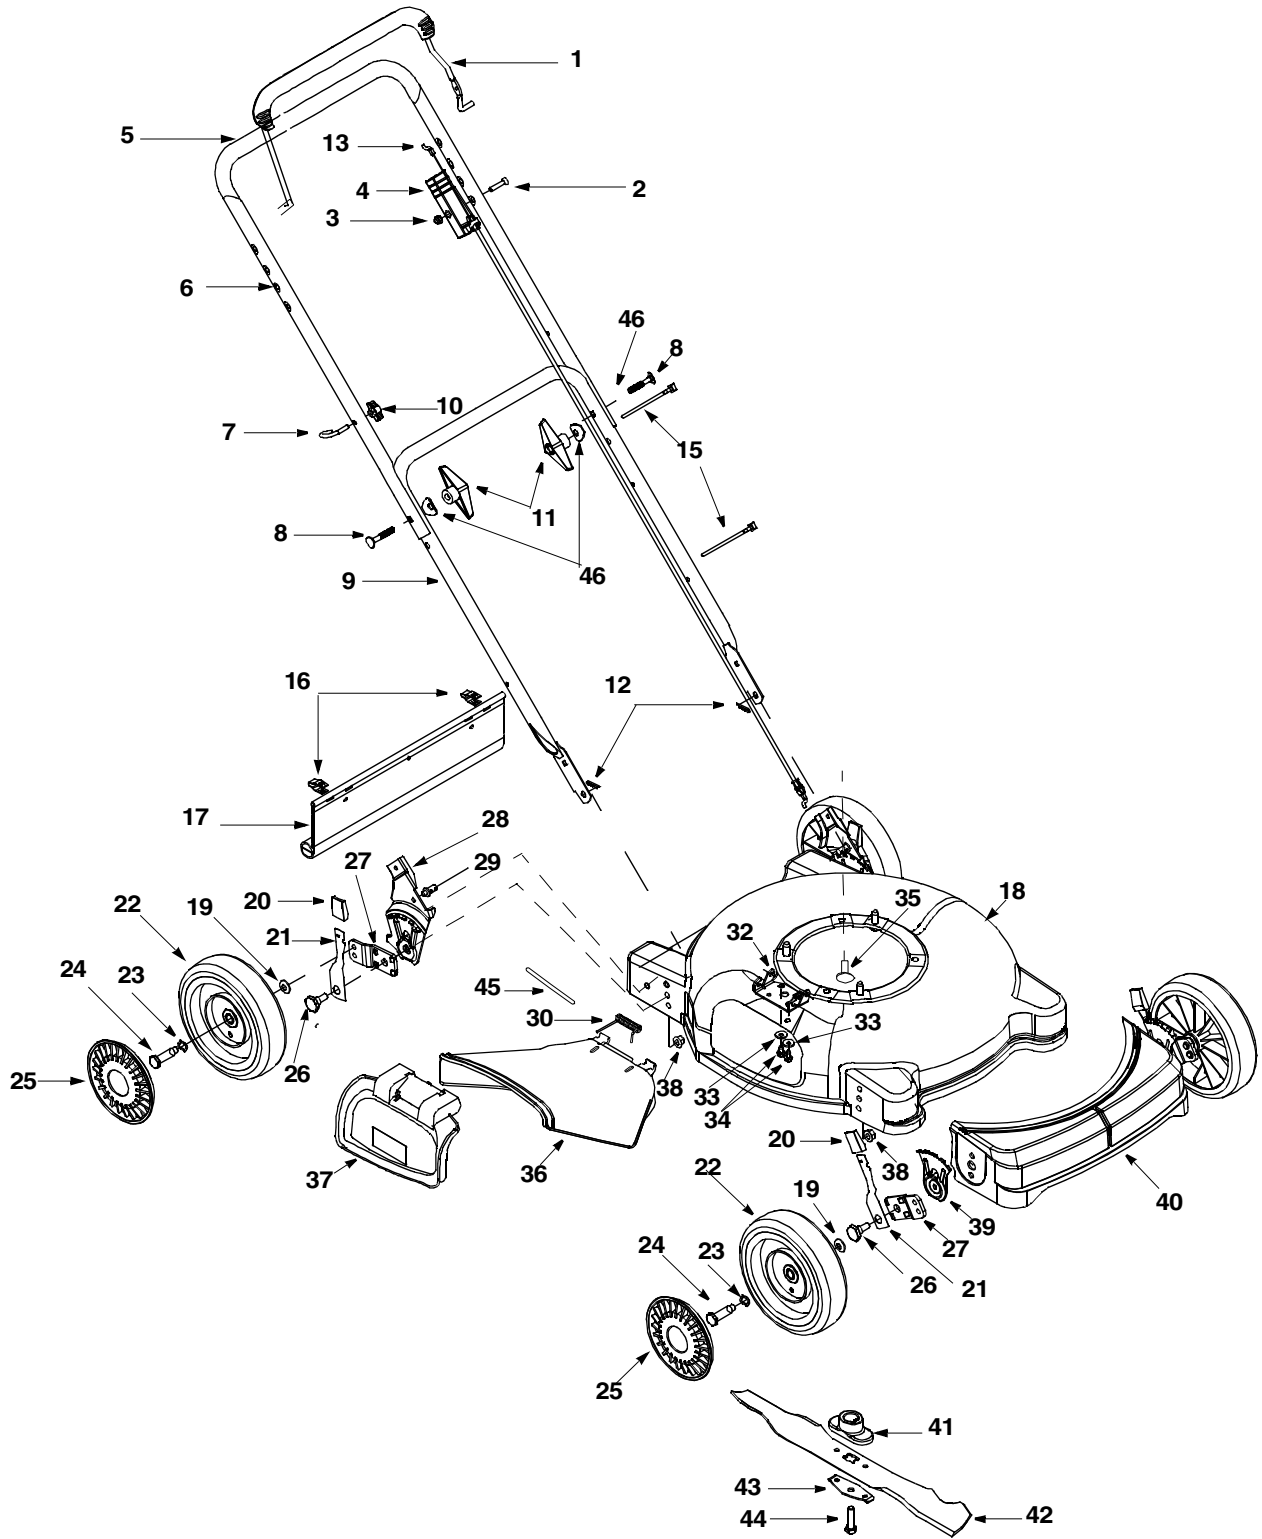

Safety & Decorative Labels Location 11A-106N

(MODEL PLATE
ON LEFT SIDE)

777S30118

777S30108
ON SIDE

DISCHARGE DOOR

777D06000

PARTS LIST MODEL 106

Model 106

Ref. No.	Part No.	Description	Ref. No.	Part No.	Description
1.	647-0004	Control Handle Assembly	26.	738-0507B	Shoulder Bolt
2.	710-1270	Oval C-Sunk Screw	27.	15262B	Pivot Bar
3.	712-0324	Hex Lock Nut	28.	682-3024	Handle Bracket Assy. RH
4.	746-0883	Control Housing		682-3025	Handle Bracket Assy. LH*
5.	720-0295	Foam Grip	29.	738-0585	Stake Bolt
6.	749-0705	Upper Handle	30.	732-0731	Torsion Spring
7.	710-1205	Rope Guide	31.	14578	Height Adjust. Assembly RH
8.	710-1174	Carriage Bolt		14579	Height Adjust. Assy. LH*
9.	749-0928	Lower Handle	32.	782-7006	Mounting Bracket
10.	720-0279	Wing Nut	33.	736-0270	Bell Washer
11.	720-0284	Hand Knob	34.	710-0599	Hex Washer Hd. TT Screw
12.	714-0104	Hairpin Clip	35.	710-0654A	TT Sems Screw
13.	746-0554	Control Cable 40.5"	36.	731-1409	Chute Deflector
15.	726-0240	Cable Tie	37.	682-7002	Mulching Plug Assembly
16.	17098	Hinge Clip	38.	712-0431	Hex Lock Nut
17.	731-0872A	Trail Shield	39.	15261A	Height Adjustment Plate
18.	682-0139	Cutting Deck Assembly: 20"	40.	731-1949	Cover: Front End
19.	736-0105	Bell Washer	41.	748-0376C	Blade Adapter
20.	720-0426	Knob: Height Adjustment		753-0588	Blade Adapter Kit
21.	732-0404	Lever: Spring	42.	742-0740	20" Mulching Blade
22.	734-2004A	Wheel Assembly	43.	736-0524A	Blade Bell Support
23.	736-0504	Wave Washer	44.	710-1044	Hex Bolt
24.	738-0102	Axle Bolt	45.	747-0710	Hinge Pin
25.	731-0981A	Hubcap: Radial Spoke	46.	736-0451	Saddle Washer

* Not shown in Illustration on previous page

NOTE: For **painted parts**, please refer to the list of color codes below. Please add the applicable color code, wherever needed, to the part number to order a replacement part. For instance, if a part numbered 700-xxxx is painted Red, the part number to order would be 700-xxxx-0638.