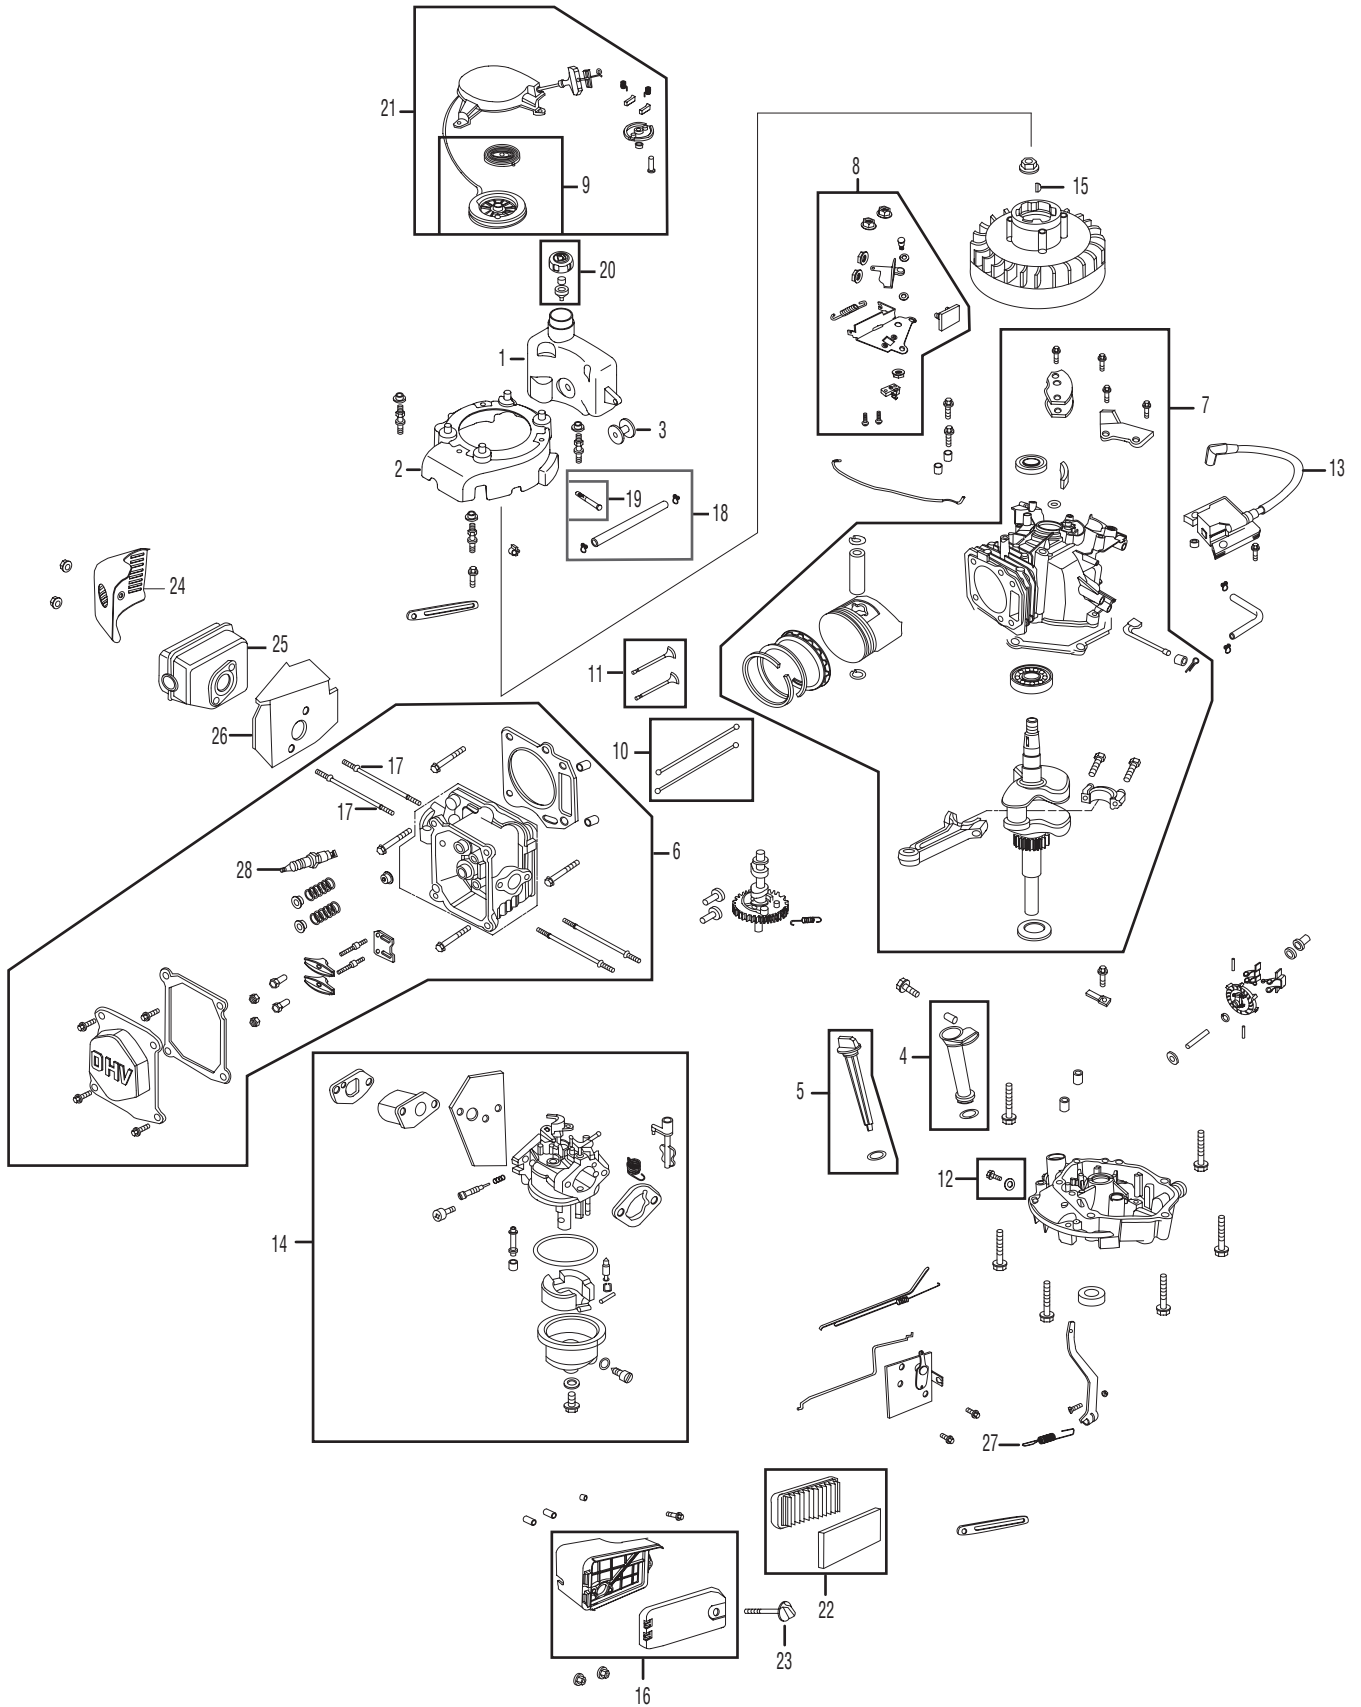

Engine Model - 1P65

Ref No.	Part Number	Description
1.	951-10337	Fuel Tank
2.	951-10336	Flywheel Shroud
3.	951-10335	Rubber Fuel Tank Mounting Washer
4.	951-10334	Oil Filler Tube Assembly
5.	951-10333	Dipstick Assembly
6.	951-10406	Cylinder Head Complete
7.	951-10407	Short Block Assembly
8.	951-10320	Stop Switch and Brake Assembly
9.	951-10319	Recoil Spring and Pulley Assembly
10.	951-10314	Push Rod Kit
11.	951-10313	Valve Kit
12.	951-10370	Oil Drain Plug and Washer Assembly
13.	951-10367	Ignition Coil
14.	951-10309	Carburetor Assembly
15.	951-10307	Flywheel Key
16.	951-10405	Air Cleaner Housing Assembly Complete
17.	951-10304	Muffler Stud Assembly
18.	951-10363	Fuel Line Kit – Inc. hoses, clamps & filter
19.	951-10358	Fuel Filter
20.	951-10300	Fuel Cap Assembly
21.	951-10299	Recoil Starter Assembly
22.	951-10298	Air Cleaner Kit
23.	951-10297	Air Cleaner Thumb Screw
24.	951-10404	Muffler Guard
25.	951-10403	Muffler
26.	951-10402	Muffler Gasket /Heat Shield
27.	951-10293	Governor Return Spring
28.	951-10292	Spark Plug
-	952Z1P65	Engine – Complete
-	951-10325	Carburetor Kit – Major
-	951-10322	Carburetor Kit – Minor
-	951-10409	Gasket Kit – Complete
-	951-10410	Gasket Kit – External
-	951-10351	Spark Arrestor

NOTE: Illustrated parts without a numeric call-out are not servicable components.