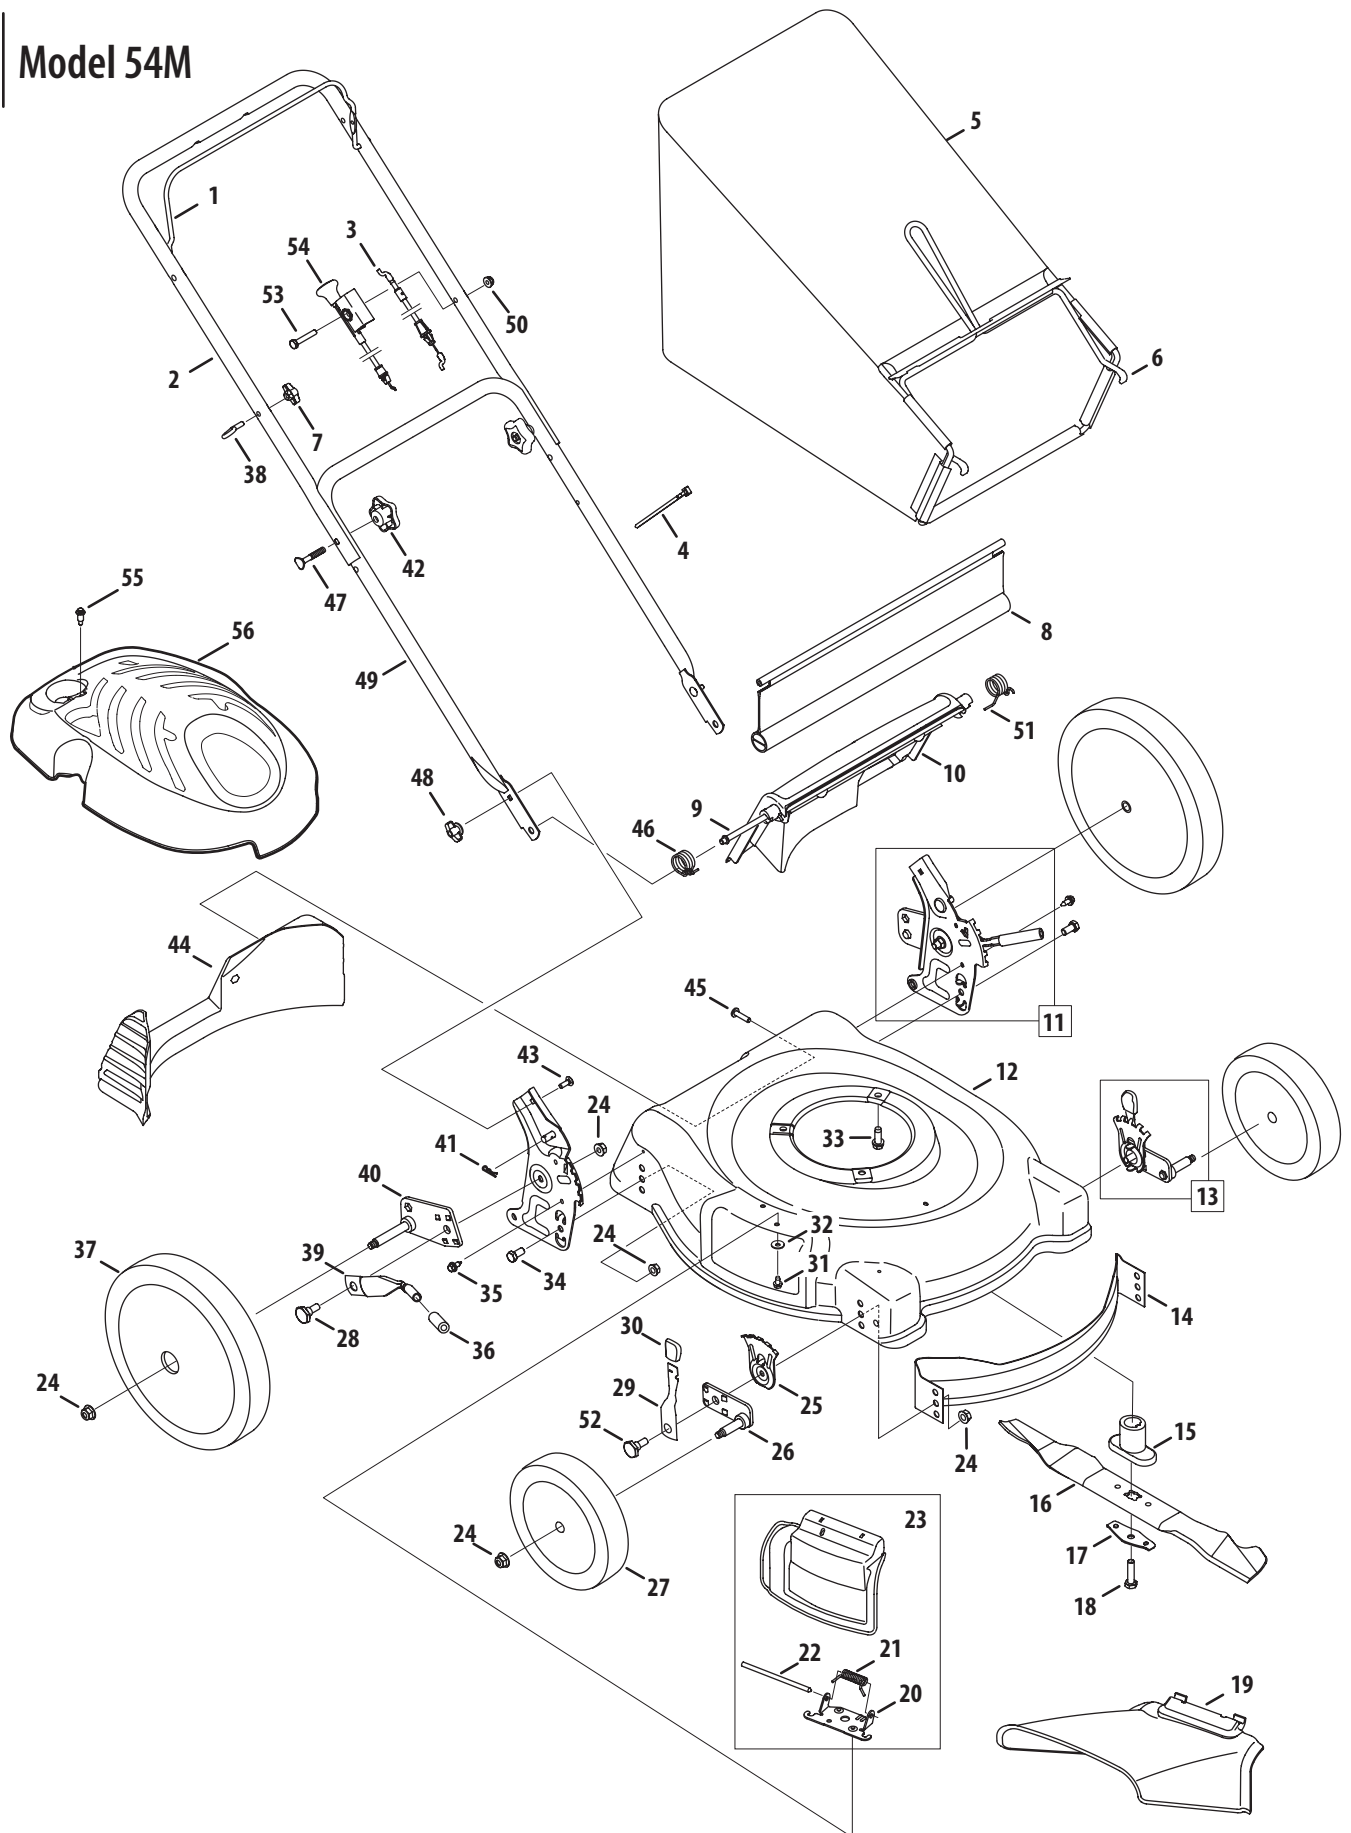

Model 54M

Ref No.	Part Number	Description
1.	747-1161A	Blade Control
2.	749-1092A	Upper Handle
3.	746-04299	Control Cable
4.	726-0240	Cable Tie
5.	664-04007A	Grass Bag
6.	747-04080A	Grass Bag Frame
7.	720-0279	Handle Knob
8.	731-05642	Trailshield
9.	747-04588	Pivot Rod
10.	731-05865	Rear Discharge Door
11.	687-02280A	Rear Handle Bracket Assy. - LH
	687-02279A	Rear Handle Bracket Assy. - RH
12.	787-01279	Deck 21-inch
13.	687-02075B	Front Hgt. Adj. Assy., 8" Whl. - LH
	687-02074B	Front Hgt. Adj. Assy., 8" Whl. - RH
14.	782-5002B	Front Baffle
15.	748-0377C	Blade Adapter w/Star
16.	742-0741	21-inch Mulching Blade
17.	736-0524B	Bell Blade Support
18.	710-1257	Hex Screw, 3/8-24 x 2.5
19.	731-04177	Side Discharge Chute
20.	17032A	Deflector Chute Adaptor
21.	732-1014	Torsion Spring
22.	747-0710	Hinge Pin
23.	687-02055	Mulch Plug Assembly
24.	712-04065	Flange Lock Nut 3/8-16
25.	787-01290	Height Adjustment Plate
26.	687-02337	Pivot Arm Assy RH (8" wheel)
	687-02338	Pivot Arm Assy LH (8" wheel)
27.	734-1987	Front Wheel, 8 x 1.8, Bar
28.	738-0507B	Shoulder Scr., .5D x .434 - LH Rear

Ref No.	Part Number	Description
	738-04266	Shoulder Scr., .5D x .385 - RH Rear
29.	732-0404	Front Spring Lever
30.	720-0426	Height Adjust Knob
31.	710-0599	TT Screw, 1/4-20 x .500
32.	736-0270	Bell Washer
33.	710-0654A	TT Screw, 3/8-16 x 1.0
34.	710-0216	Hex Screw, 3/8-16 x .75
35.	710-1652	TT Screw, 1/4-20 x .625
36.	720-0312	Foam Grip
37.	734-04082	Rear Wheel, 12 x 1.8, Bar
38.	710-1205	Eye Bolt
39.	732-0866	Rear Hi-Wheel Spring Lever
40.	687-02335	Rear Pivot Arm Assy - RH
	687-02040A	Rear Pivot Arm Assy - LH
41.	714-0104	Hairpin Clip
42.	720-04072	Star Knob
43.	710-0703	Carriage Bolt ,1/4-20 x .75
44.	731-04150C	Rear Baffle
45.	710-1241	Screw HL, 1/4-15 x 1.00
46.	732-04090A	Torsion Spring - RH
47.	710-1174	Carriage Bolt, 5/16-18 x 2
48.	712-0397	Wing Nut
49.	749-0928A	Lower Handle
50.	712-04064	Nut, Flange Lock, 1/4-20
51.	732-04089A	Torsion Spring - LH
52.	738-04266	Shoulder Screw, .5 D x .385 - Front
53.	710-0606	Screw, 1/4-20 x 1.50
54.	746-04239A	Choke Cable
55.	710-04577	Screw, Machine, M4-.7
56.	731-05400	Engine Shroud

† If Equipped