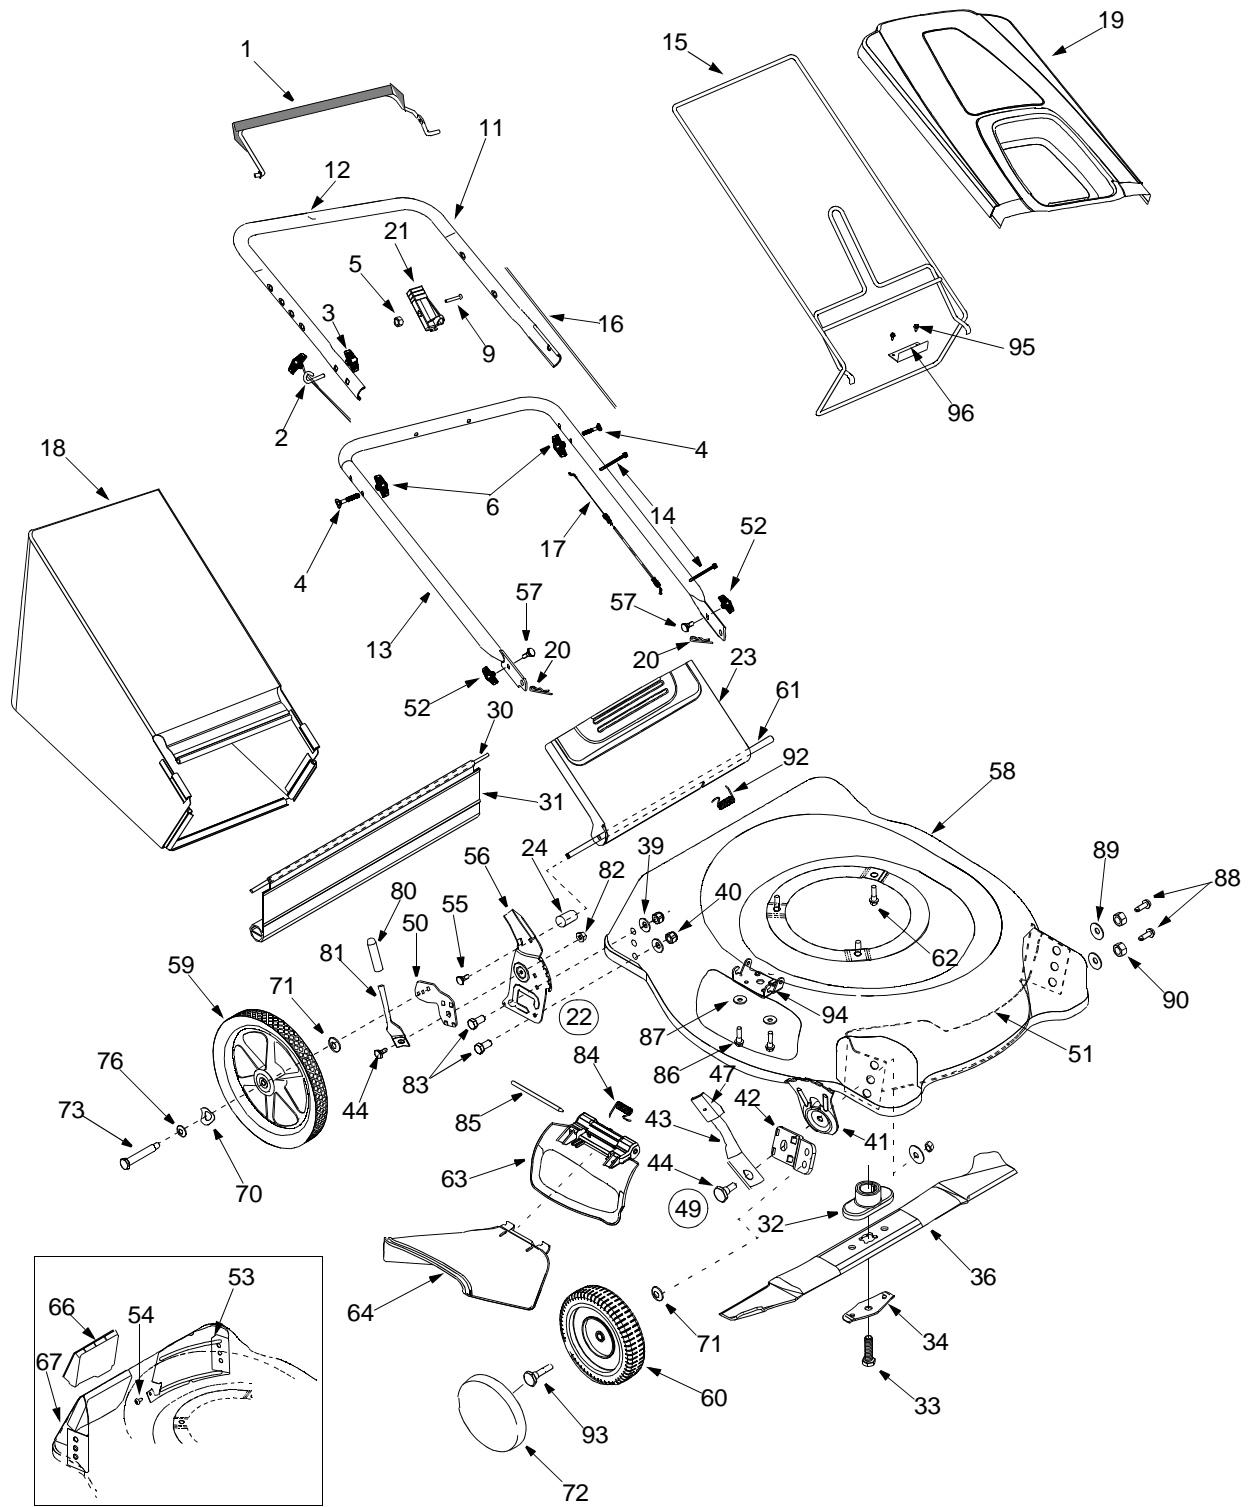

Model Series 540

Model Series 540

Ref. No.	Part No.	Part Description	Ref. No.	Part No.	Part Description
1.	747-0824	Control Handle Assembly	50.	17488A	Pivot Bar - RH
	647-0004	Deluxe Control Handle		17489A	Pivot Bar - LH
2.	710-1205	Rope Guide	51.	782-5002	Front Baffle
3.	720-0279	Handle Knob	52.	712-0397	Wing Knob
4.	710-1174	Curved Hd. Bolt 5/16-18 x 2"	53.	782-5003	Rear Baffle
5.	712-0324	Hex L-Nut 1/4-20 Thd.	54.	710-1017	Torx Mach. AB-Tap Scr.
6.	720-0314	Hand Knob	55.	710-0896	Hex Washer Screw 1/4-14 x .625
9.	710-1270	Screw 1/4-20 x 1.31	56.	682-3058	Handle Bracket Assembly—R.H.
11.	749-0438C	Upper Handle		682-3059	Handle Bracket Assembly—L.H.
12.	720-0295	Foam Grip †	57.	710-0703	Carriage Bolt, 1/4-20 x .75"
13.	749-0907A	Lower Handle	58.	782-0047	Deck 21"
14.	726-0240	Cable Tie	59.	734-1860	Rear Wheel Ass'y 14 x 2
15.	747-0995A	Catcher Frame		734-1864	Rear Wheel Ass'y. 14 x 1.8
16.	746-0550	Control Cable 39"	60.	734-1818	Front Wheel Ass'y. 8 x 2
	746-0737	Control Cable 51"		734-1781	Front Wheel Ass'y 8 x 1.75
17.	746-0841	Throttle Cable 60" †		734-1841	Front Wheel Ass'y 8 x 1.7
	746-0847	Throttle Cable 42" †		734-1987	Front Wheel Assembly 8 x 1.8
18.	664-0084	Grass Bag w/o logo	61.	747-0996	Chute Door Pivot Rod
	664-0085	Grass Bag w/ logo, Yellow	62.	710-0654A	Sems Screw TT 3/8-16 x 1
	664-0086	Grass Bag w/ logo, Red	63.	682-7000	Mulching Plug
19.	731-0066	Hard Top w/ logo	64.	731-1409	Chute Deflector
	731-0068	Hard Top w/o logo	66.	782-5007A	Rear Mulch Plug
20.	714-0104	Internal Cotter Pin	67.	782-5004	Rear Mulch Baffle
21.	746-0883	Throttle Housing w/o Lever	70.	736-0182	Wave Washer
22.	682-3058	Handle Bracket Assembly - RH	71.	736-0105	Spring Washer
	682-3059	Handle Brkt Ass'y - LH (Not Shown)	72.	731-1426	Hub Cap †
23.	782-7599A	Grass Bag Door	73.	738-0481A	Rear Axle Bolt
24.	750-0434	Spacer .375 OD x .50 ID x 1.02"	76.	736-0456	Flat Washer
30.	732-0700	Wire Rod	80.	720-0312	Foam Grip
31.	731-1236	Rear Flap	81.	732-0866	Height Adj. Lever
32.	753-0588	Blade Adapter Kit	82.	712-3005	Hex Flange Lock Nut 3/8-16
33.	710-1044	Hex Bolt 3/8-24 x 1.5"	83.	710-0514	Hex Cap Screw 3/8-16 x 1.0
34.	736-0524A	Blade Bell Support	84.	732-0731	Torsion Spring
36.	742-0741	Mulching Blade	85.	747-0710	Hinge Pin
39.	736-0356	Bell Washer .39" I.D. x 1.38"	87.	736-0270	Bell Washer .265 x .75 x .062
40.	712-0130	Hex Lock Nut 3/8-16	88.	710-0216	Hex Screw 3/8-16 x .75
41.	15261A	Height Adj. Plate	89.	736-0331	Bell Washer .39 x 1.13 x .062
42.	15262B	Pivot Bar	90.	712-0798	Hex Nut 3/8-16
43.	732-0404	Spring Lever: Front Wheel	92.	732-0809	Torsion Spring
44.	738-0507B	Shoulder Bolt .5" Dia. x .357"	93.	738-0102	Front Axle Bolt
47.	720-0190	Spring Lever Knob	94.	782-7006	Hinged Mounting Bracket
49.	14578	Height Adj. Assembly Comp - RH	95.	710-0896	Hex Screw 1/4-14 x .625
	14579	Height Adj. Assembly Comp - LH	96.	782-9050	Mounting Bracket