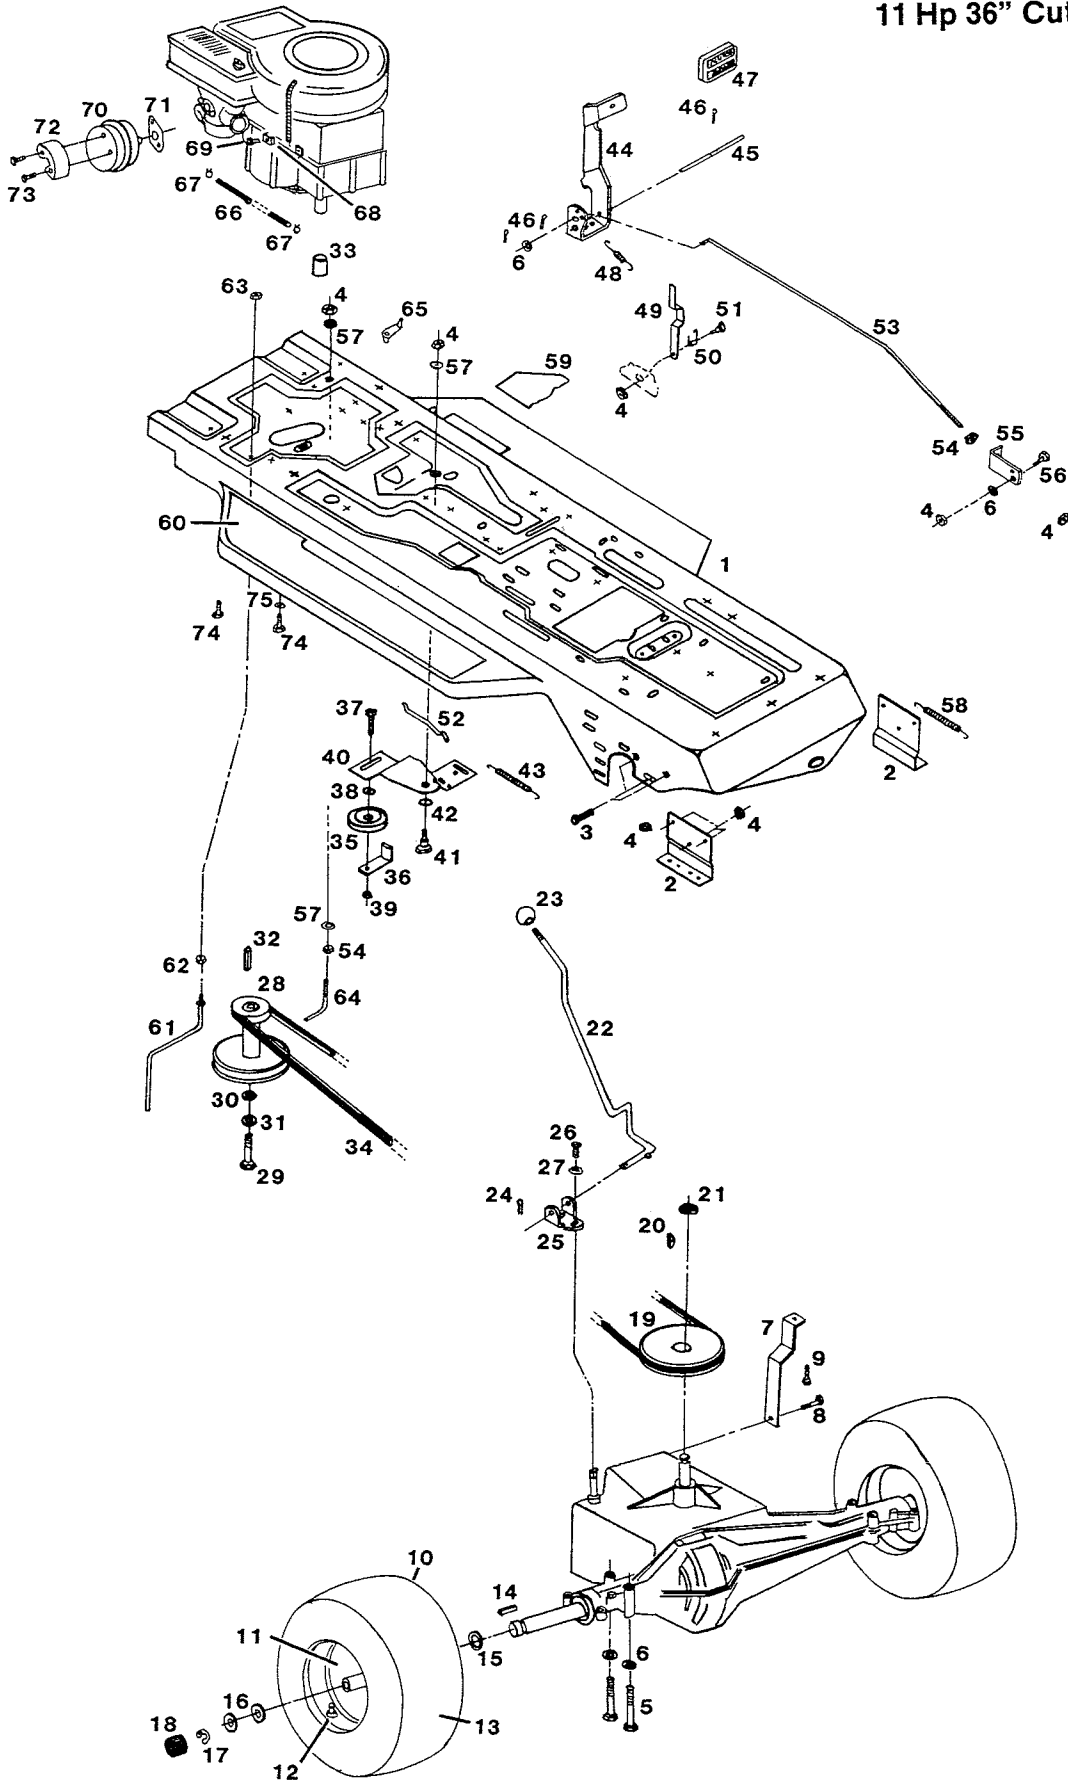

Model 11-36 F
11 Hp 36" Cut Lawn Tractor

11-36 CHASSIS GROUP

Model 11-36 F

Index No.	Part No.	Description	Index No.	Part No.	Description
1	013235	Frame - main	39	310011	Nut - hex 3/8-16
2	013243	Bracket - transaxle	40	096636	Arm - idler
3	312074	Bolt - hex 5/16-18 x 5/8	41	157479	Bolt - shoulder 5/16-18 x 1-1/4
4	715177	Nut - hex 5/16-18	42	158048	Washer
5	158154	Bolt - hex 5/16-18 x 2-3/4	43	158576	Spring - idler arm
6	615708	Washer - flat	44	014209	Pedal - clutch/brake
7	096883	Brace - transaxle	45	096735	Shaft - pedal
8	159228	Bolt - hex 5/16-18 x 3/4	46	715029	Pin - cotter 3/32 x 3/4
9	312058	Bolt - hex 5/16-18 x 1	47	135566	Pad - pedal
10	041731	Wheel - rear w/tire and rim	48	158592	Spring - pedal return
11	041756	Rim - rear wheel	49	097634	Lever - parking brake
12	136291	Stem - valve w/cap	50	135582	Spring - lever return
13	041749	Tire - rear 18 x 9.50	51	158550	Bolt - shoulder 5/16-18 x 1
14	446617	Key - rear wheel	52	096719	Rod - clutch
15	158063	Washer - flat	53	096875	Rod - brake
16	158188	Washer - flat	54	150136	Nut - hex keps 5/16-18
17	316513	Ring - retainer	55	096867	Bracket - brake rod
18	112409	Cap - hub	56	157503	Bolt - shoulder 5/16-18 x 11/16
19	096255	Pulley - transaxle	57	158212	Washer - flat
20	316018	Key - Woodruff	58	109637	Spring - brake return
21	159285	Ring - retainer	59	112607	Pad - foot, R.H. platform
22	096859	Lever - shift	60	112599	Pad - foot, L.H. platform
23	112391	Knob - shift lever	61	096644	Guide - belt
24	317016	Pin - cotter 1/8 x 1	62	451500	Nut - hex keps 3/8-16
25	096818	Bracket - shift lever	63	451112	Nut - hex jam 3/8-16
26	157982	Bolt - hex 1/4-28 x 3/4	64	096669	Guide - belt
27	157792	Washer - flat	65	112326	Retainer - wire
28	096784	Pulley - engine, double	66	672832	Hose - fuel line
29	158477	Bolt - hex 7/16-20 x 4	67	303859	Clamp - fuel line
30	158253	Washer - pilot	68	159269	Clamp - throttle
31	311068	Washer - lock	69	159277	Screw - cable clamp
32	158436	Key - pulley	70	136218	Muffler - exhaust
33	158246	Spacer - pulley	71	134692	Gasket - muffler
34	171215	Belt - drive	72	096263	Shield - heat
35	109645	Pulley - idler	73	312165	Bolt - hex 5/16-18 x 3-1/2
36	109678	Retainer - belt	74	158014	Bolt - hex 3/8-16 x 1-1/4
37	157750	Bolt - carriage 3/8-16 x 1-1/2	75	153551	Washer - lock
38	158345	Washer - flat