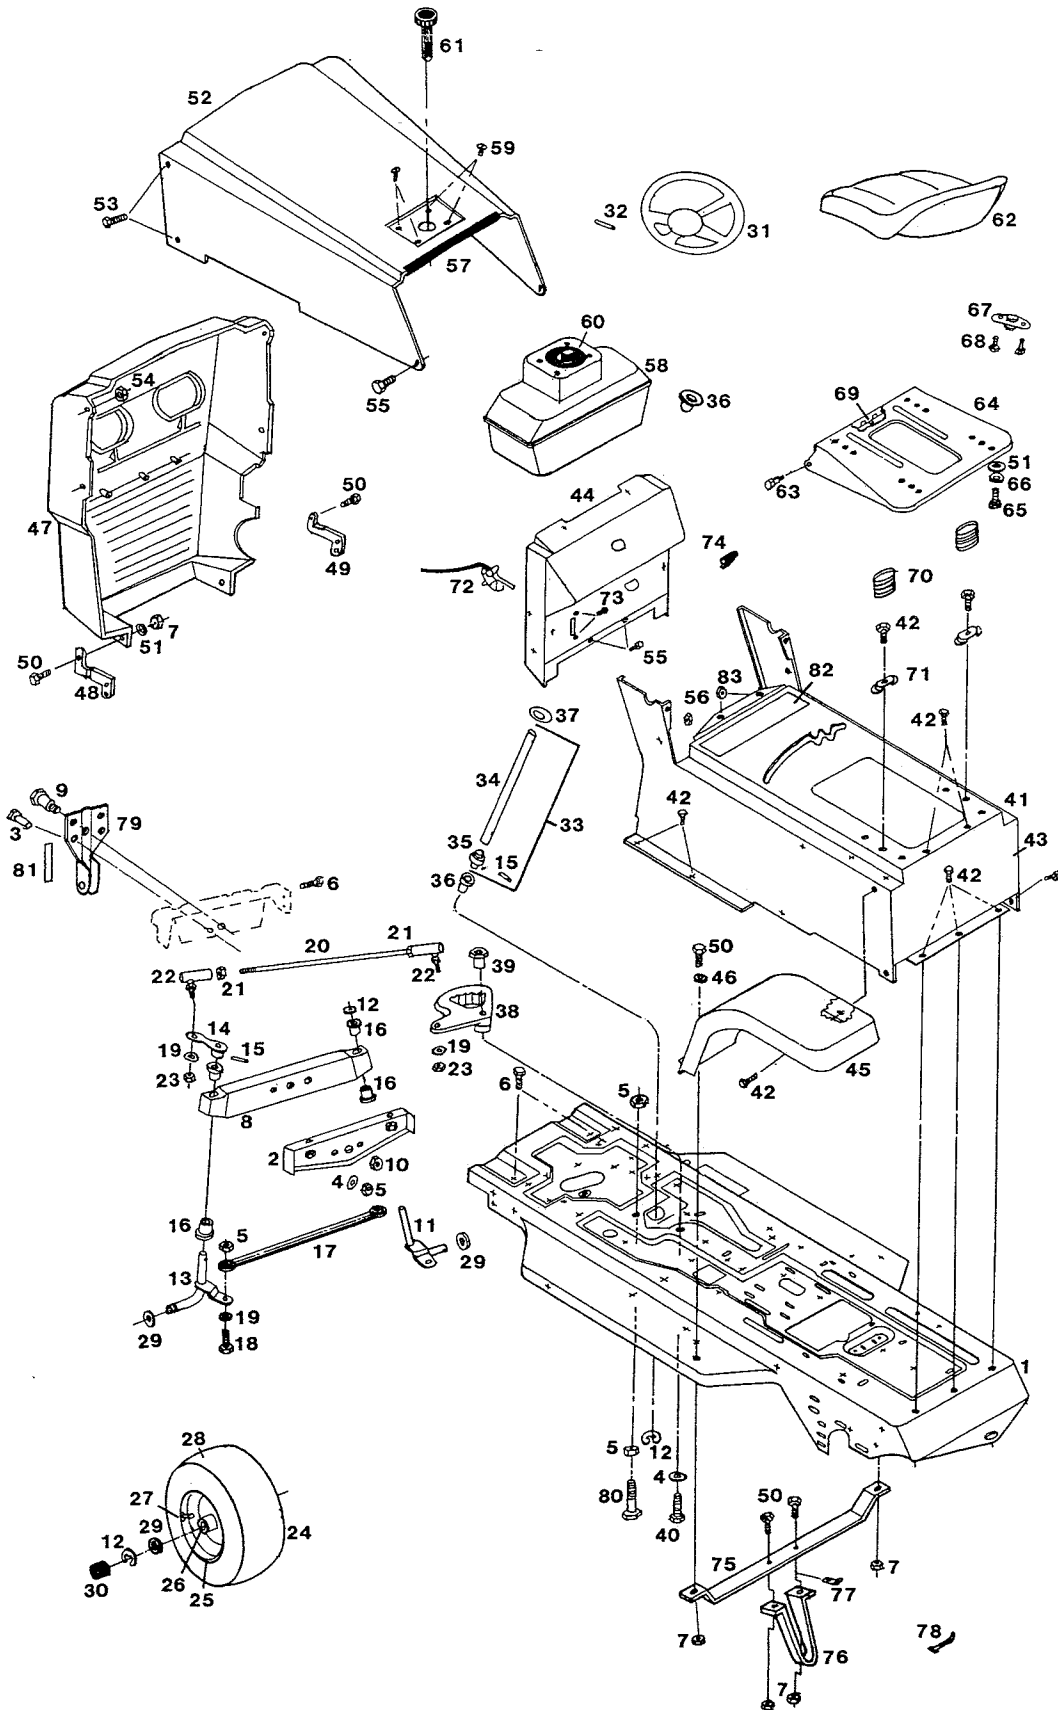

Model 11-36F
11 Hp 36" Cut Lawn Tractor

11-36 MAIN FRAME

Model 11-36 F
11 Hp 36" Cut Lawn Tractor

Index No.	Part No.	Description	Index No.	Part No.	Description
1	013235	Frame - main	42	158089	Screw - taptite 1/4-20 x 1/2
2	096792	Bracket - front axle	43	013250	Plate - console rear
3	450767	Bolt - hex 3/8-16 x 2-3/4	44	013276	Dash
4	158055	Washer - conical	45	013284	Fender - rear wheel
5	310011	Nut - hex 3/8-16	46	158469	Washer - flat
6	312074	Bolt - hex 5/16-18 x 5/8	47	112649	Grille - front
7	715177	Nut - hex 5/16-18	48	096693	Support - grille L.H.
8	129668	Axle - front	49	096685	Support - grille R.H.
9	157743	Bolt - shoulder 1/2-20 x 3-5/8	50	312058	Bolt - hex 5/16-18 x 1
10	158428	Nut - hex 1/2-20	51	615708	Washer - flat
11	129684	Spindle - steering R.H.	52	013359	Hood - engine
12	316513	Ring - retainer	53	158519	Bolt - hex 1/4-20 x 3/4
13	129676	Spindle - steering L.H.	54	451419	Nut - hex 1/4-20
14	129692	Arm - steering	55	158626	Bolt - hex 1/4-20 x 5/8
15	314088	Pin - roll 1/4 x 1-1/4	56	715078	Nut - hex 1/4-20
16	135673	Bearing - spindle	57	134700	Edging - hood
17	014183	Rod - tie, steering	58	112458	Tank - fuel
18	153045	Bolt - hex 3/8-16 x 1-1/4	59	157909	Screw - taptite 1/4-10 x 3/4
19	150185	Washer - lock 3/8	60	135889	Pad - tank
20	097071	Link - drag	61	112433	Cap - fuel tank w/guage
21	158105	Nut - hex jam 3/8-24	62	135459	Seat
22	135038	Joint - ball	63	157503	Bolt - shoulder 5/16-18 x 5/32
23	615633	Nut - hex 3/8-24	64	014191	Plate - seat mount
24	041947	Wheel - front w/tire & rim	65	158485	Bolt - hex 5/16-18 x 3/4
25	041715	Rim - front tire	66	311118	Washer - lock 5/16
26	159384	Bearing - wheel	67	135897	Switch - seat
27	136291	Stem - valve w/cap	68	158030	Screw - slotted 1/4-20 x 5/8
28	041988	Tire - front 15 x 6.00	69	134676	Clip - wire, press-on
29	158063	Washer - flat	70	135632	Spring - seat
30	112409	Cap - hub	71	097386	Clamp - spring
31	112771	Wheel - steering	72	051433	Lever - throttle w/cable
32	159178	Pin - roll 1/4 x 2-1/4	73	158527	Screw - taptite 8 - 32 x 3/8
33	135574	Shaft - steering w/pinion (includes 34, 35 & 15)	74	744037	Knob - throttle lever
34	135699	Shaft - steering	75	095893	Bracket - deck guide
35	135681	Pinion - steering	76	098327	Guide - deck
36	135640	Bearing - steering shaft	77	135145	Retainer - deck wire
37	158535	Ring - retaining	78	110379	Tie - wire
38	096701	Sector - steering	79	013227	Bracket - deck drawbar
39	157768	Nut - sector adjusting	80	158584	Bolt - hex 3/8-16 x 7-1/2
40	158543	Bolt - hex 3/8-24 x 1	81	005348	Decal - Caution
41	013268	Console - chassis	82	004630	Decal - Caution, on console
			83	152967	Nut - lock 1/4-20