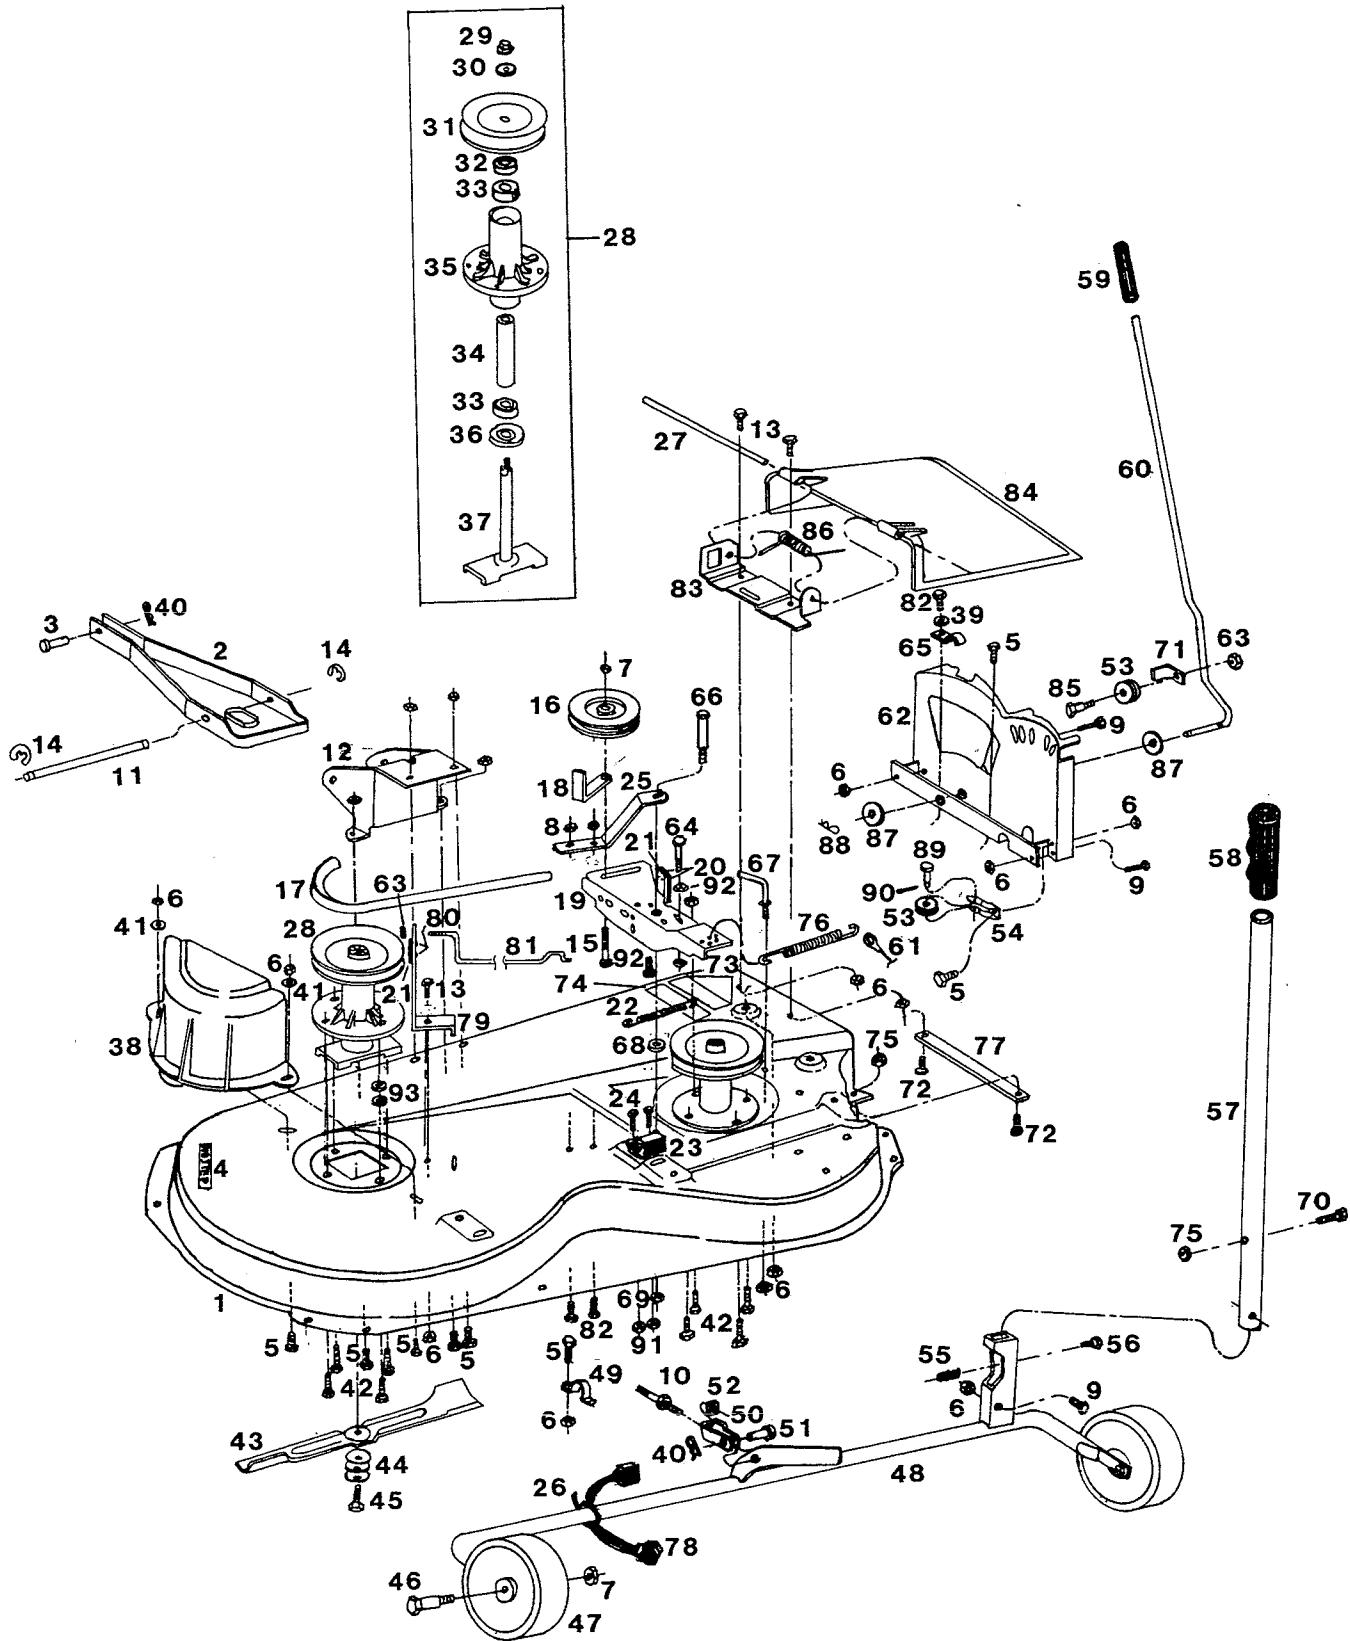

Model 11-36 F
11 Hp 36" Cut Lawn Tractor

36" MOWER DECK AND DRIVE

Index No.	Part No.	Description	Index No.	Part No.	Description
1	021634	Deck 36"	48	097931	Tube - pivot
2	096461	Bracket - front lift	49	097907	Support - pivot tube
3	158295	Pin - clevis	50	159137	Clevis - lift cable
4	004655	Decal - No Step	51	157263	Pin - clevis
5	312074	Screw - hex 5/16-18 x 5/8	52	157966	Nut - square 1/4-20
6	715177	Nut - center lock 5/16-18	53	112177	Pulley - blade engage cable
7	310011	Nut - center lock 3/8-16	54	095448	Support - cable pulley
8	159236	Nut - lock flange 5/16-18	55	109991	Spring - height adjust lever
9	157958	Screw - hex 5/16-18 x 1-1/2	56	158097	Screw - tapping 1/4-20 x 5/8
10	051664	Cable - lift	57	091223	Lever - height adjustment
11	095000	Rod - pivot	58	112250	Grip - height adjustment lever
12	097915	Bracket - front	59	112193	Grip - blade engage lever
13	312082	Screw - hex 5/16-18 x 1/2	60	097774	Lever - blade engage
14	316521	Ring - retaining	61	051698	Cable - blade engage
15	158444	Bolt - carriage 3/8-16 x 2	62	097923	Bracket - height adjustment
16	098004	Pulley - idler	63	152967	Nut - centerlock 1/4-20
17	135855	Belt - deck	64	450130	Bolt - hex 1/4-20 x 2
18	098012	Guide - belt	65	095265	Bracket - handle retaining
19	098053	Arm - idler w/brake pad (includes 20 & 21)	66	158733	Bolt - shoulder 1/2 x 3/8
20	159152	Rivet - 3/16 x 1/2	67	096511	Guide - belt
21	135046	Pad - brake	68	158337	Washer - flat 3/8 special
22	109637	Spring - return	69	715482	Nut - Whiz lock 3/8-16
23	134825	Switch - lockout	70	159079	Screw - latch
24	158451	Screw - machine #10 - 24 x 5/8	71	096305	Bracket - retainer
25	097451	Bracket - idler	72	313510	Bolt - carriage 5/16-18 x 3/4
26	110379	Tie - cable	73	143115	Decal - Danger Chute Opening
27	096438	Rod - chute pivot	74	005363	Decal - Height Adjustment & Blade Engagement
28	135400	Spindle Assy. - blade (includes 29 - 37)	75	150136	Nut - hex keps 5/16-18
29	159301	Nut - hex flange 7/16-20	76	098111	Spring - blade engage tension
30	157396	Washer - pulley retainer	77	096529	Bar - skid
31	098152	Pulley - drive	78	135368	Wiring harness
32	159319	Spacer - drive pulley	79	135772	Blade Brake Assy. (includes 80 & 21)
33	095406	Bearing - shaft	80	159186	Rivet - truss head
34	095398	Spacer - bearings	81	097618	Rod - brake release
35	134973	Housing - shaft and bearings	82	158998	Bolt - hex 5/16-18 x 3/4
36	134981	Shield - dust	83	096453	Bracket - chute deflector
37	098160	Shaft - blade w/saddle	84	112490	Chute Deflector
38	096164	Guard - L.H. belt	85	157446	Bolt - shoulder 3/8 x 3/8
39	158113	Washer - flat 1/4	86	097972	Spring - torsion chute deflector
40	616227	Hairpin - cotter	87	156075	Washer - SAE 1/2
41	615708	Washer - flat 5/16	88	715011	Pin - hitch #3
42	159202	Screw - taptite 5/16-18 x 1-3/8	89	158204	Pin - clevis 3/8
43	030551	Blade - High Lift 18-1/8"	90	715029	Pin - cotter
44	158055	Washer - spring 3/8	91	715334	Nut - keps #10 - 24
45	158543	Bolt - blade 3/8-24 x 1	92	715037	Nut - keps 1/4 - 20
46	157495	Bolt - shoulder	93	715185	Washer - 5/16 flat
47	041541	Wheel - 6"