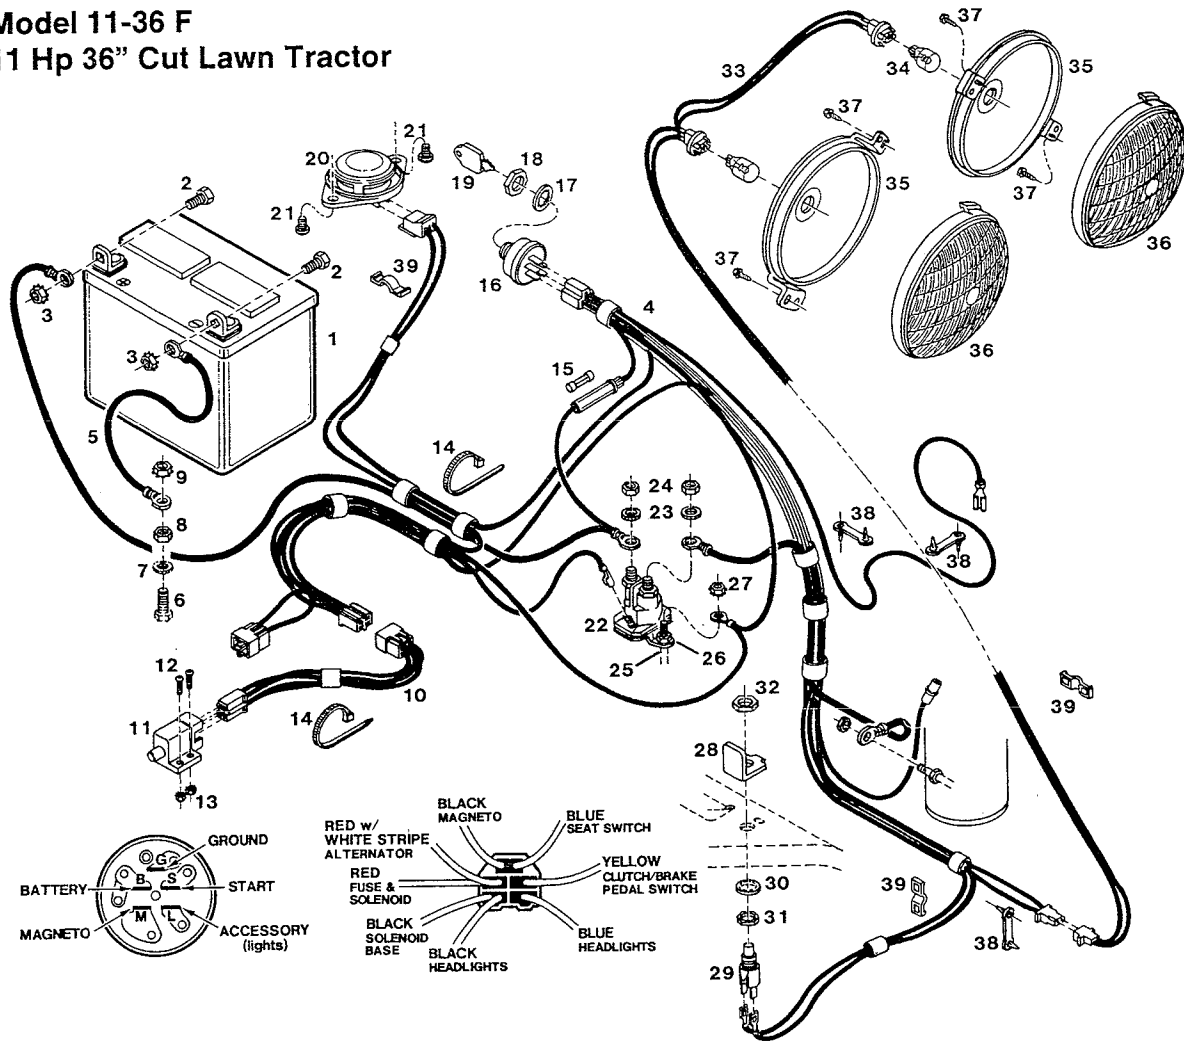

**Model 11-36 F
11 Hp 36" Cut Lawn Tractor**

11-36 ELECTRICAL SYSTEM

Index No.	Part No.	Description	Index No.	Part No.	Description
1	135350	Battery - 12 volt	21	158030	Screw - 1/4-20 x 3/8 phil. pan hd.
2	153171	Bolt - 1/4-20 x 5/8 hex hd.	22	134940	Solenoid - starter
3	715037	Nut - 1/4-20 hex	23	156430	Washer - 5/16 ext. tooth lock
4	135616	Harness - wire	24	157974	Nut - 5/16-24 hex
5	134908	Wire - ground	25	158121	Bolt - 1/4-20 x 3/4 hex hd.
6	312058	Bolt - 5/16-18 x 1 hex hd.	26	152967	Nut - 1/4-20 hex center lock
7	156430	Washer - 5/16 ext. tooth lock	27	715037	Nut - 1/4-20 hex keps
8	715177	Nut - 5/16-18 center lock	28	109900	Bracket - switch mtg.
9	150136	Nut - 5/16-18 keps	29	134668	Switch - safety
10	135368	Wire Assy. - deck switch	30	157297	Washer - lock (safety switch part)
11	134825	Switch - interlock	31	157289	Nut (safety switch part)
12	158451	Screw - #10-24 x 5/8 phil. pan hd. blk.	32	159061	Nut - 15/32 - 32 hex
13	715334	Nut - #10-24 hex keps	33	136267	Harness - headlamp
14	110379	Tie - nylon cable	34	135533	Bulb - headlamp
15	*	Fuse - 15 amp (15A32V311)	35	135129	Bezel - headlamp
16	136226	Switch - ignition w/o keys	36	135004	Lens - headlamp
17	311241	Washer - 5/8 int. tooth lock	37	159293	Screw - #10-14 x 1/2 hex washer hd. tap
18	310102	Nut - 5/8-32 ignition sw.	38	112326	Retainer - plastic wire
19	136242	Key - ignition	39	134676	Clip - press-on
20	135897	Switch - seat			