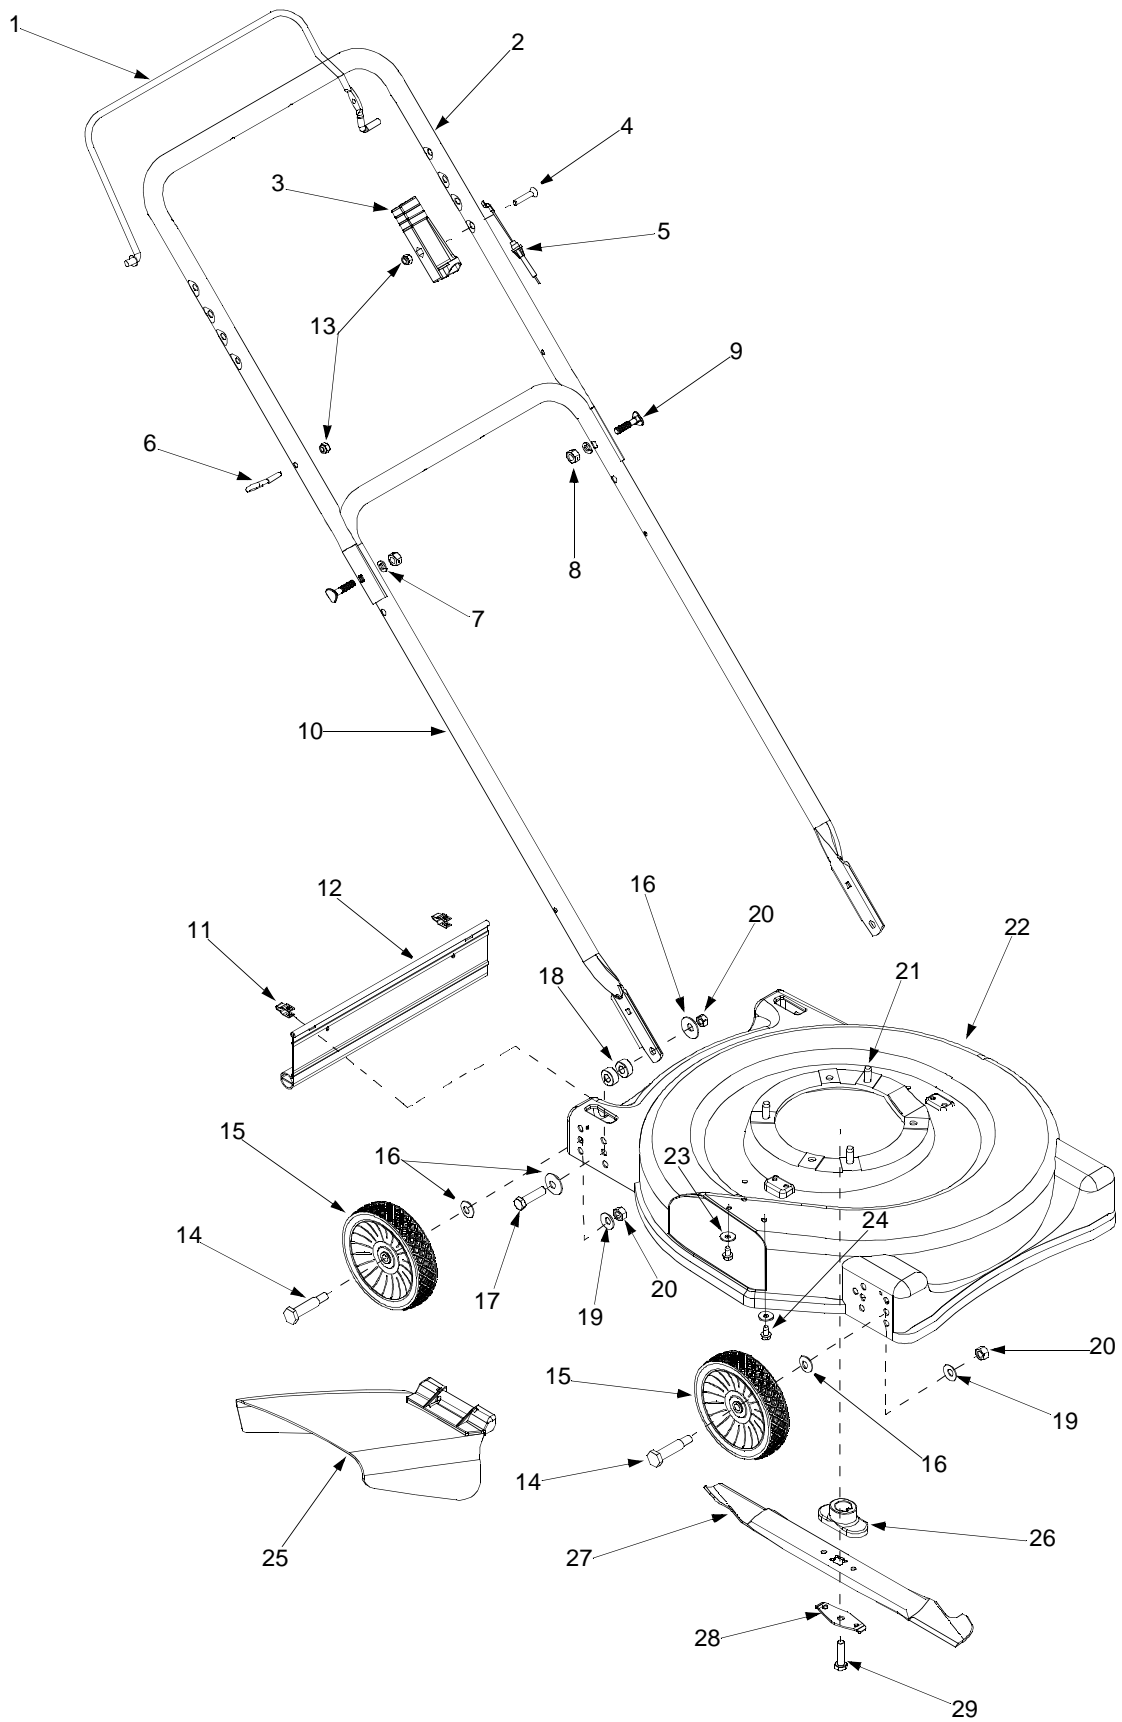

# Model Series 060

| <b>Ref. No.</b> | <b>Part No.</b> | <b>Part Description</b>       |
|-----------------|-----------------|-------------------------------|
| 1.              | 747-0824        | Control Handle                |
| 2.              | 749-0538E       | Upper Handle                  |
| 3.              | 746-0883        | Control Cable Box             |
| 4.              | 710-1270        | Oval C-Sunk Screw             |
| 5.              | 746-0551        | Control Cable                 |
| 6.              | 710-1205        | Rope Guide                    |
| 7.              | 736-0119        | Lock Washer 5/16"             |
| 8.              | 712-0267        | Hex Nut 5/16-18               |
| 9.              | 710-1250        | Carriage Bolt 5/16-18 x 1"    |
| 10.             | 749-0907B       | Lower Handle                  |
| 11.             | 17098           | Hinge Clip                    |
| 12.             | 731-1029        | Rear Trail Shield             |
| 13.             | 712-0324        | Hex Lock Nut                  |
| 14.             | 738-0533        | Axle Bolt                     |
| 15.             | 734-1780        | Wheel Assembly                |
| 16.             | 736-0105        | Bell Washer .380 ID x .88"    |
| 17.             | 710-0459A       | Hex Bolt 3/8-24 x 1.5         |
| 18.             | 750-0910        | Spacer .391" ID x .850" OD    |
| 19.             | 736-0331        | Bell Washer .39 ID x 1.13 OD  |
| 20.             | 712-0798        | Hex Nut 3/8-16                |
| 21.             | 710-0654A       | Hex Washer Screw 3/8-16 x 1"  |
| 22.             | 682-0086A       | Deck 22"                      |
| 23.             | 736-0270        | Bell Washer 1/4" ID           |
| 24.             | 710-0599        | Hex Washer Screw 1/4-20 x .5" |
| 25.             | 731-1034B       | Chute Deflector Assembly      |
| 26.             | 748-0376C       | Blade Adapter                 |
| 27.             | 742-0642A       | Blade                         |
| 28.             | 736-0524A       | Bell Blade Support            |
| 29.             | 710-1044        | Hex Bolt 3/8-24 x 1.5"        |