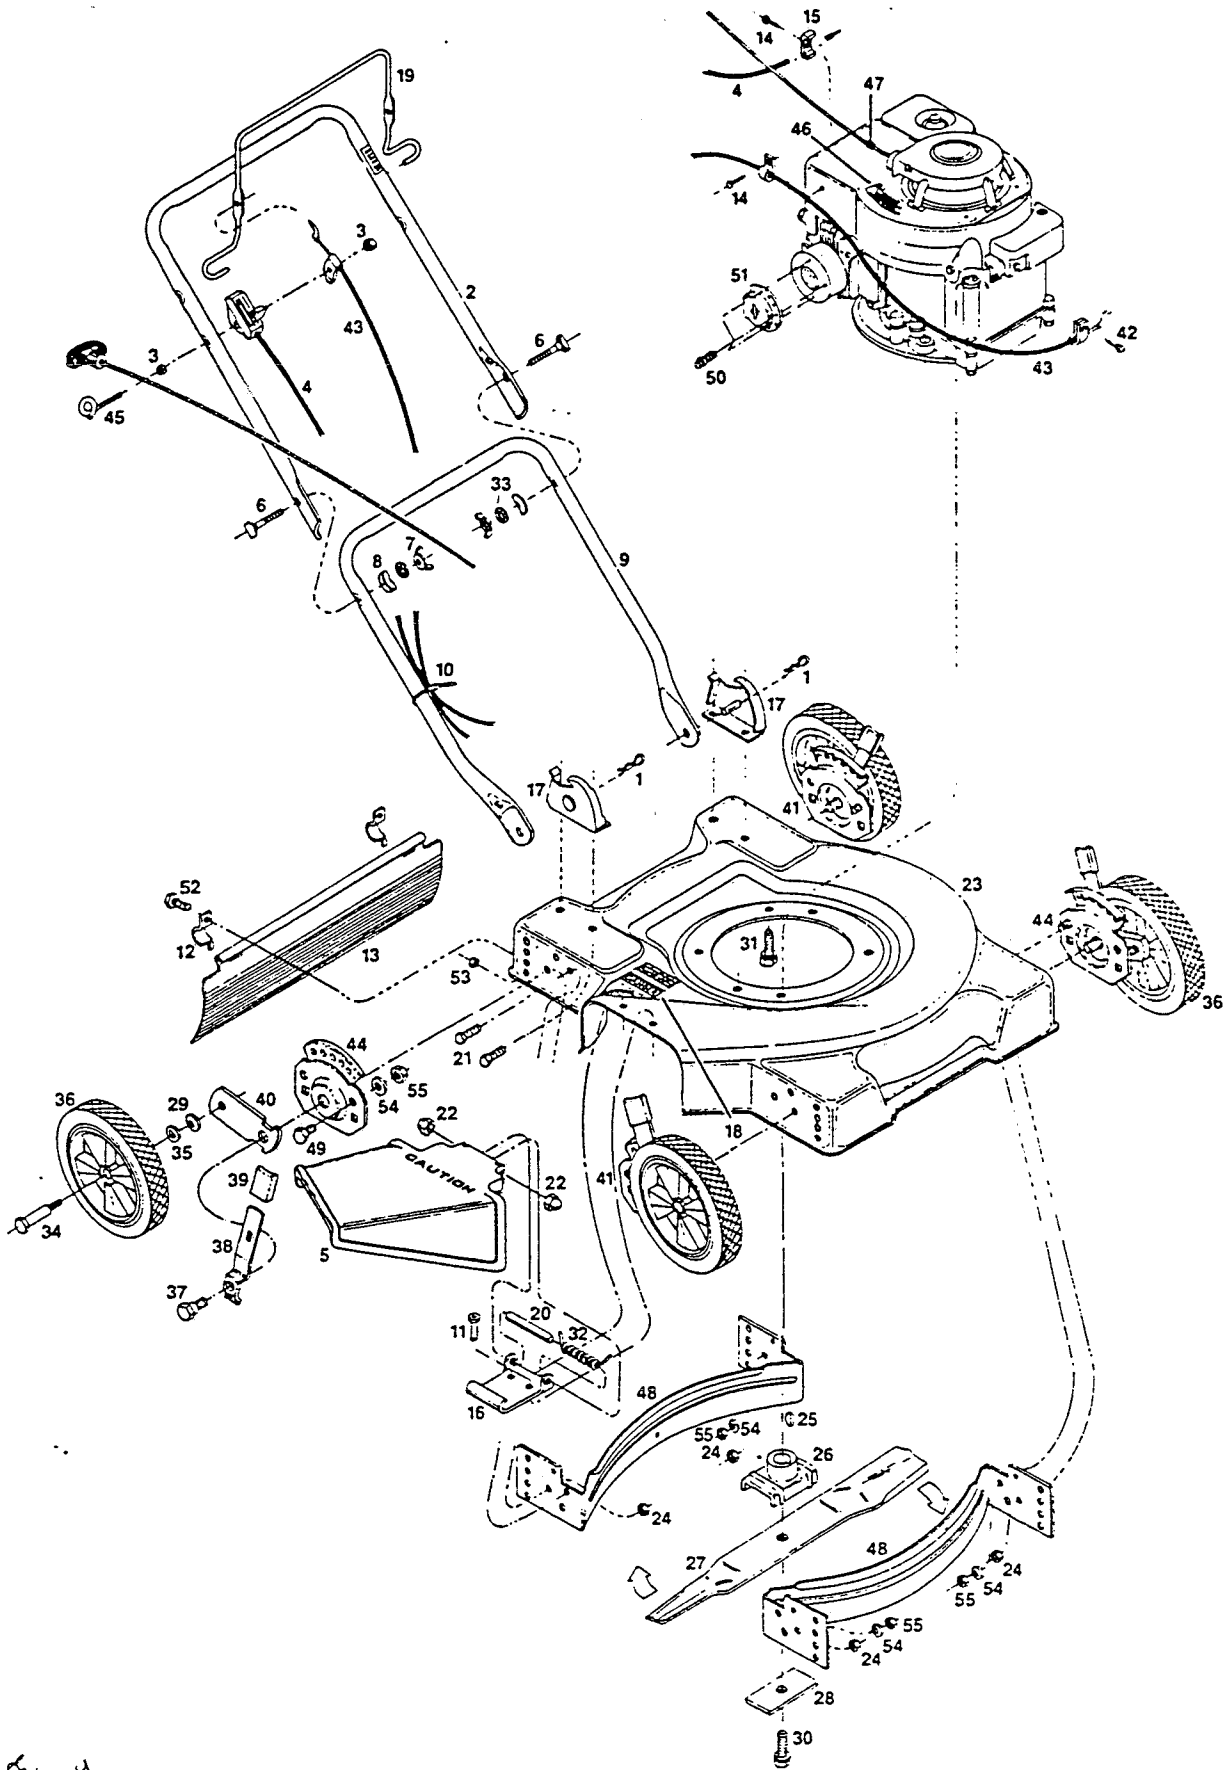

22" Rotary Mower
 02850
 (811-4233)

Handwritten:
~~237024~~
 237024

22" Rotary Mower
0285C
(811-4233)

Parts List

Ref. No.	Part No.	Description	Ref. No.	Supplier Part No.	Description
1	715011	Hitch Pin	28	106005	Spacer-Adapter
2	071084	Handle-Upper	29	715607	Washer-3/8 curved
3	715037	Nut-Hex 1/4-20 Keps	30	152496	Bolt-Blade
4	780536	Control-Throttle	31	457168	Bolt-Engine
5	463935	Deflector	32	775585	Spring
6	151936	Bolt-Handle	33	461665	Washer-Lock
7	150235	Nut-Wing	34	455511	Bolt-Shoulder
8	150201	Washer-Curved	35	715417	Washer-3/8 Flat
9	071563	Yoke	36	498618	Wheel Assembly
10	110379	Tie-Cable	37	448019	Bolt-Shoulder
11	764290	Rivet	38	776500	Spring-Q.W.A.
12	106914	Clip-Trailguard	39	435529	Cap-Q.W.A.
13	111609	Trailguard	40	777862	Arm-Q.W.A.
14	150623	Screw-Casing	41	428664	Plate-Q.W.A. RH Front, LH Rear
15	150318	Clamp-Casing	42	151613	Bolt-No. 10-32 x 1/2 Hex
16	772251	Bracket	43	051037	Cable-Engine Control
17	107094	Bracket-Yoke, L.H.	44	428714	Plate-Q.W.A., LH Front, RH Rear
	107086	Bracket-Yoke, R.H.	45	152629	Bolt-Eye
18	144063	Decal-"Danger"	46	144204	Decal-Blade Warning
19	106880	Handle-Bail	47	152074	Stop-Rope
20	151761	Pin	48	464305	Baffle
21	457499	Bolt-1/4-20 x 1/2	49	715052	Bolt-1/4-20 x 1/2 Hex
22	151753	Nut-Acorn	50	120048	Screw
23	028977	Housing-22" <i>015545</i>	51	133488	Deflector-Muffler
24	715086	Nut-3/8-16 Locking	52	458687	Bolt-10-24 x 1/2 Hex
25	150276	Key	53	452318	Nut-10-24 Hex Locking
26	126466	Adapter-Blade	54	460923	Washer - 1/4 Dia.
27	030296	Blade-22"	55	715508	Nut Hex 1/4-20 Locking