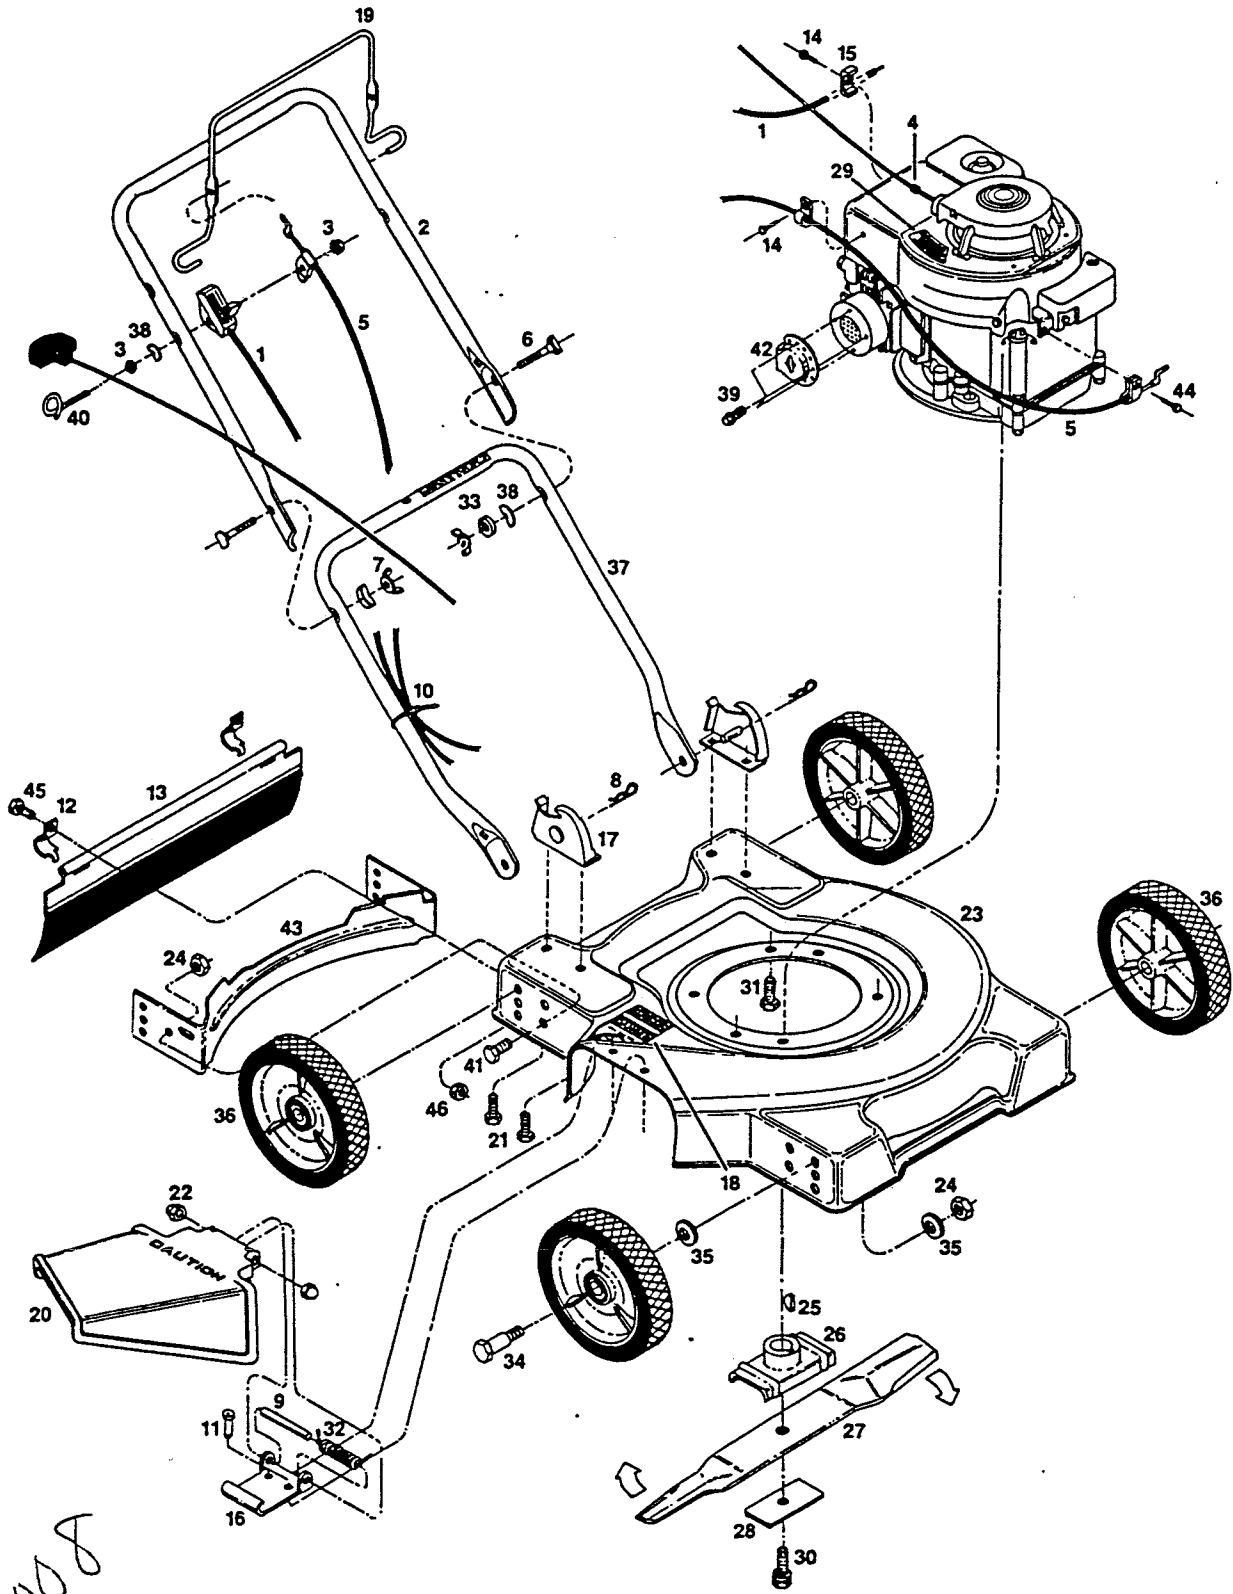

20" Rotary Mower  
0283C  
(811-4340)  
Grass Catcher 30-0215 (Not Shown)

237008

**20" Rotary Mower**  
**0283C**  
**(811-4340)**  
**Grass Catcher 30-0215 (Not Shown)**

**Parts List**

Ref. No.	Part No.	Description	Ref. No.	Part No.	Description
1	780536	Control-Throttle	24	451492	Nut- $\frac{3}{8}$ -16 Locking
2	071076	Handle-Upper	25	150276	Key
3	715037	Nut $\frac{1}{4}$ -20 keps	26	126466	Adapter Assy.-Blade
4	152074	Rope Stop	27	030296	Blade
5	051037	Cable-Engine Control	28	106005	Spacer-Adapter
6	151936	Bolt-Handle	29	144204	Decal-Blade warning
7	150235	Nut-Wing	30	152496	Bolt-Blade
8	715011	Hitch Pin	31	457168	Bolt-Engine
9	151761	Pin	32	775585	Spring
10	110379	Cable Tie	33	461665	Washer-Lock
11	764290	Rivet	34	459567	Bolt-Shoulder
12	106914	Clip	35	715417	Washer- $\frac{3}{8}$ flat
13	111591	Trailing Shield	36	041012	Wheel
14	150623	Screw-Casing	37	071563	Yoke
15	150318	Clamp-casing	38	150201	Washer-Curved
16	772251	Bracket	39	120048	Screw
17	107086	Bracket Assy -Yoke. L.H	40	15262J	Eyebolt-Rope Guide
	107094	Bracket Assy -Yoke. R H	41	715201	Bolt $\frac{3}{8}$ -16x $\frac{3}{4}$ hex
18	144063	Decal-Danger	42	133488	Deflector-Muffler
19	104687	Handle-Bail	43	464305	Baffle
20	463935	Deflector	44	151613	Screw-Hex Head
21	457499	Bolt- $\frac{1}{4}$ -20 x $\frac{1}{2}$	45	458687	Bolt 10-24x $\frac{1}{2}$ Hex
22	151753	Nut-Acorn	46	452318	Nut-10-24 Locking
23	028977	Housing 20"			