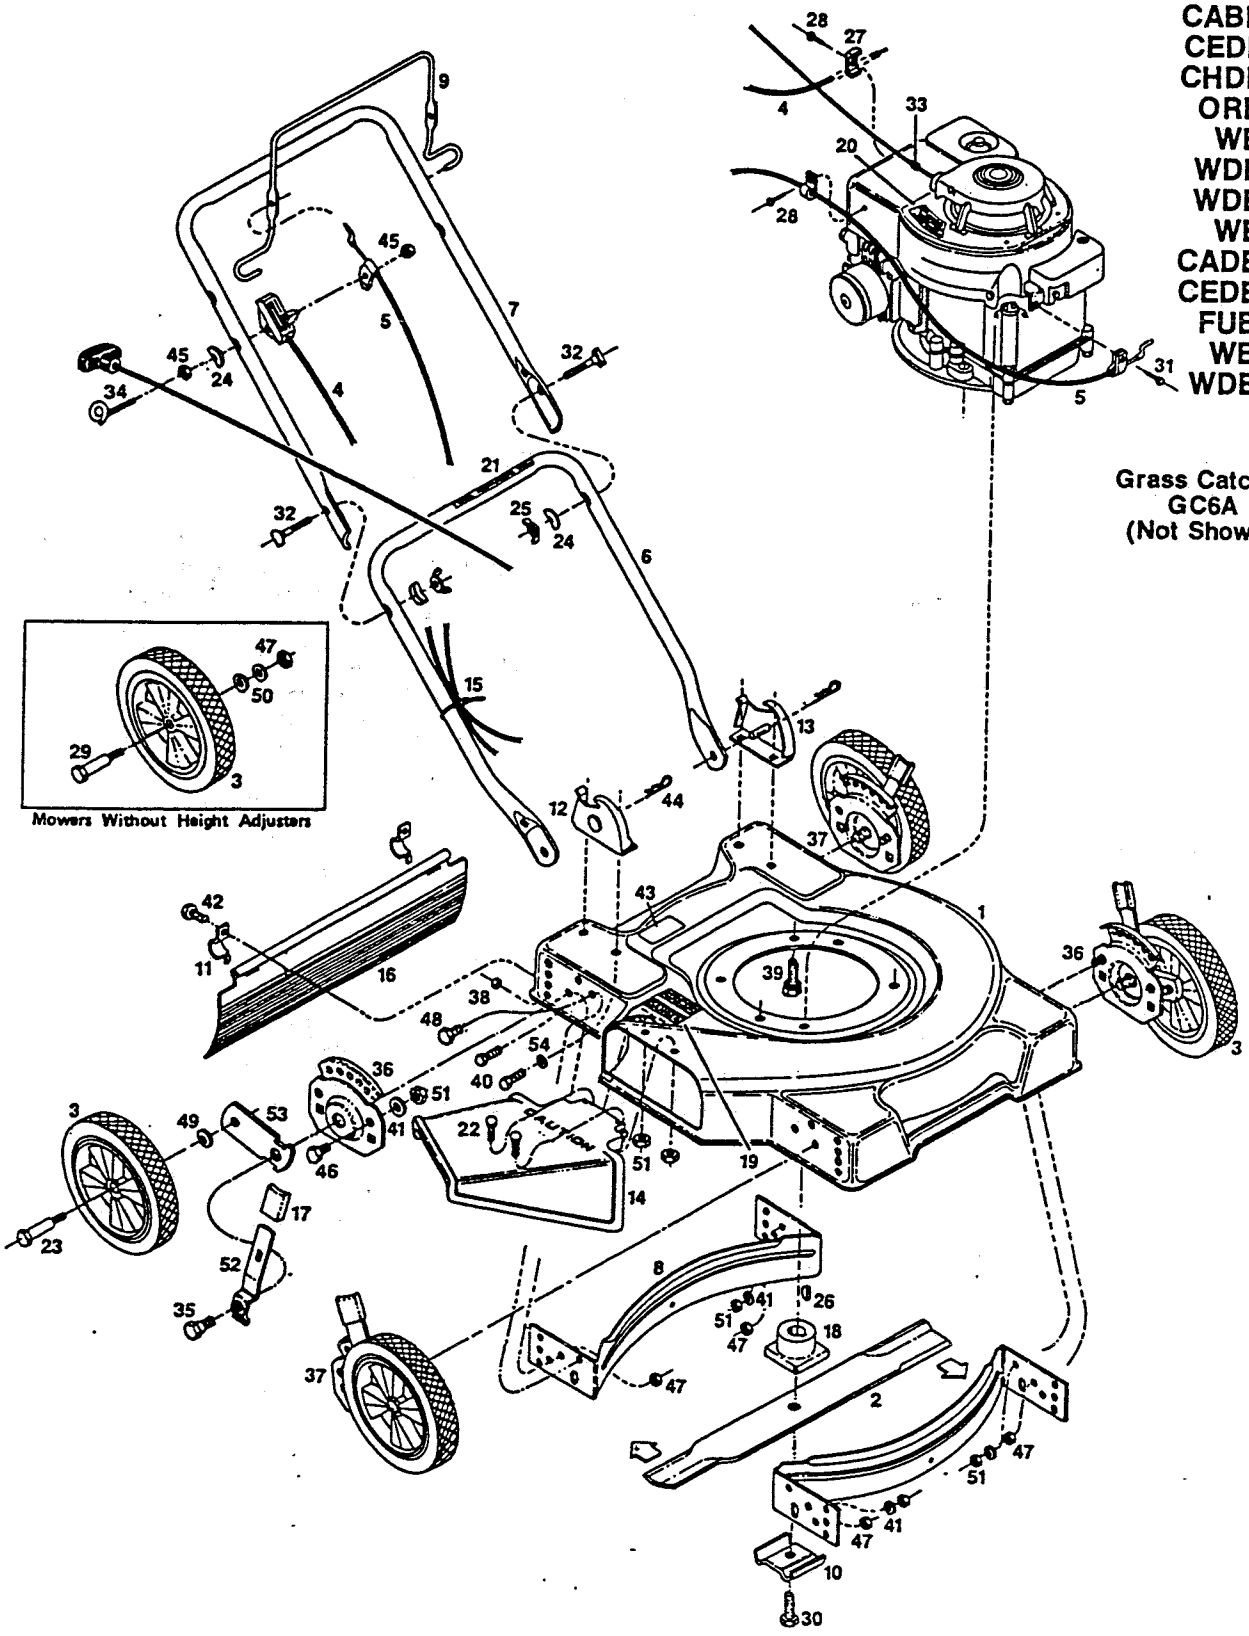

20/22" Rotary Mower

- 02030D
- CAB20Γ
- CABD20Γ
- CEDE20:
- CHDE20D
- ORB20D
- WB20D
- WDE20D
- WDE20D
- WE20D
- CADE22D
- CEDE22D
- FUB22D
- WB22D
- WDE22D

Grass Catcher
GC6A
(Not Shown)

20/22" Rotary Mower

Grass Catcher GC6A
(Not Shown)

PARTS LIST

Index No.	Part No.	Description	Index No.	Part No.	Description
1	029546	Deck 20"	22	150011	Bolt-Carriage 1/4-20 x 3/4
1	028738	Deck 22"	23	150060	Wheel Bolt w/Hgt. Adj.*
2	030031	Blade-20" Flat	24	150201	Washer-Curved 5/16
2	030049	Blade-22" Flat	25	150235	Wingnut 5/16-18
3		Wheel Assembly *	26	150276	Woodruff Key #6
	040246	7" Plastic-White-Diamond	27	150318	Cable Clamp
	040022	7" Plastic-White-Rib-Roller Bearing	28	150623	Screw-Sheet Metal #10 x 3/4
	040386	7" Steel-White-Rib-Ball Bearing	29	150730	Wheel Bolt w/o Hgt. Adj.*
	041046	7" Steel-White-Rib-Flange Bearing	30	150862	Bolt-Blade
	040030	8" Plastic-White-Rib-Roller Bearing	31	151613	Bolt-Hex Head #10-32 x 3/4 Sems
	040451	8" Steel-White-Rib-Ball Bearing	32	151928	Bolt-Curved Head 5/16-18 x 1 1/4
	040857	8" Plastic-White-Diamond	33	152074	Rope Stop
	040865	8" Plastic-White-Diamond-Roller Bearing	34	152629	Rope Guide
	041111	8" Steel-White-Rib-Flange Bearing	35	153650	Shoulder Bolt-Hgt. Adj.*
4	051060	Control-Throttle w/Cable	36	428664	Back Plate-Height Adjuster L.H. Front R.H. Rear *
5	051037	Cable-Engine/Blade Control	37	428714	Back Plate-Height Adjuster R.H. Front L.H. Rear *
6	071563	Handle-Lower	38	452318	Nut-#10-24 HX Nylon Insert
7	071076	Handle-Upper	39	457168	Bolt-3/8-16 x 1/2 Thread Forming
8	101519	Baffle 20/22" Rear Standard, Front *	40	457499	Bolt-1/4-20 x 1/2 Thread Forming
9	104687	Ball-Engine/Blade Control	41	462093	Washer-Flat 1/4" *
10	106336	Washer-Blade Adapter	42	458687	Bolt-Hex Head #10-24 x 1/2
11	106914	Clip-Trailing Shield	43	714170	Decal-Model Number
12	107086	Handle Bracket-Right Hand	44	715011	Hairpin Cotter
13	107094	Handle Bracket-Left Hand	45	715037	Nut-Keps 1/4-20
14	110221	Chute Deflector Assembly	46	715045	Bolt-Hex Head 1/4-20 x 3/4 *
15	110379	Cable Tie	47	715086	Locknut 3/8-16 *
16	111609	Trailing Shield-20/22" w/o Hgt. Adj.	48	715201	Bolt-Hex 3/8-16 x 3/4 w/o Hgt. Adj.
16	111617	Trailing Shield-20/22" w/Hgt. Adj.	49	715607	Washer-Belleville *
17	111559	Plastic Tip-Setting Lever *	50	715417	Washer 3/4 SAE *
18	133231	Blade Adapter	51	715508	Locknut 1/4-20 Top
19	144063	Decal-Danger	52	776500	Setting Lever-Height Adjuster *
20	144204	Decal-Blade Warning	53	777862	Wheel Lever-Height Adjuster *
21	144899	Decal-Starting Instructions	54	151555	Washer-Flat 1/4"-22" Deck only

*INDICATES OPTIONAL EQUIPMENT