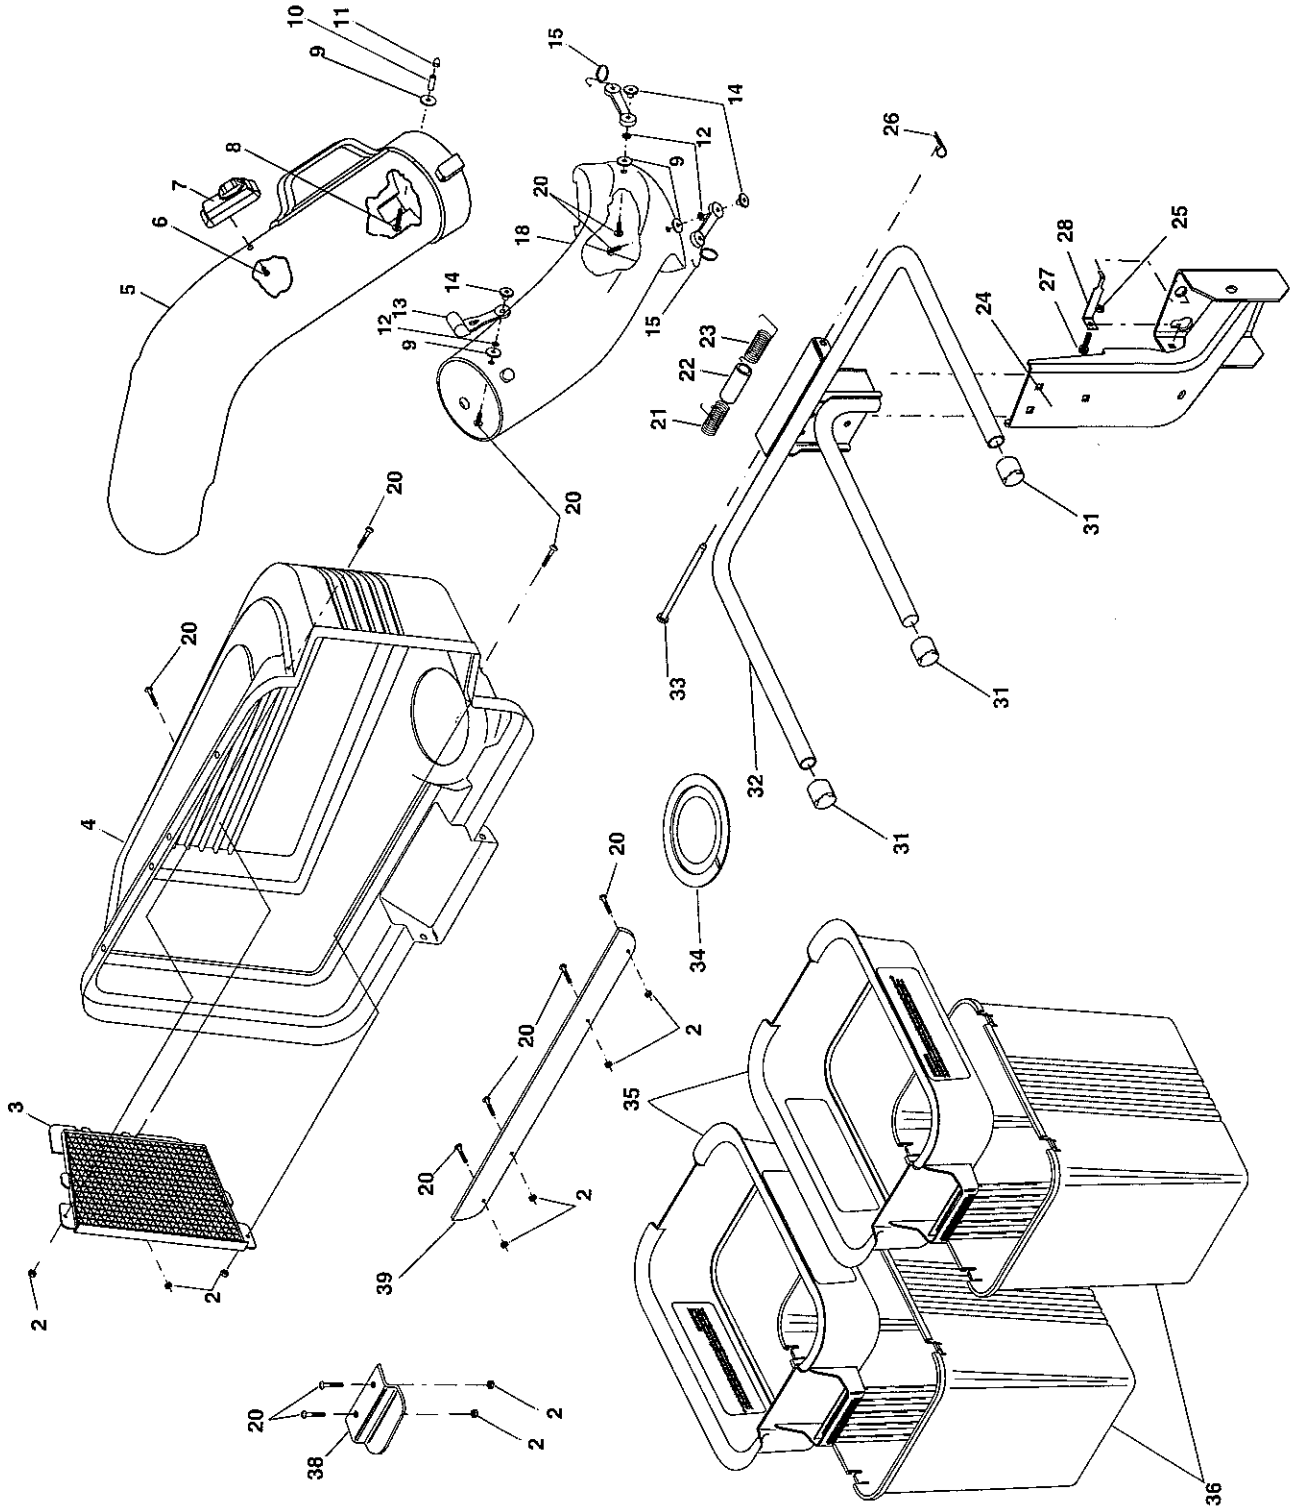

# REPAIR PARTS / PIÈCES DE RECHANGE

GRASS CATCHER - NUMBER QCT38-97 (96072000100)  
RAMASSE-HERBE - NUMÉRO QCT38-97 (96072000100)

# REPAIR PARTS / PIÈCES DE RECHANGE

GRASS CATCHER - NUMBER QCT38-97 (96072000100)  
 RAMASSE-HERBE - NUMÉRO QCT38-97 (96072000100)

KEY PART NO.	DESCRIPTION	DESCRIPTION	KEY PART NO.	DESCRIPTION	DESCRIPTION
2	532069180	Nut, Crownlock #10-24	21	532132796	Spring, Cover L.H. (black)
3	532127533	Screen, Cover	22	532133235	Spacer, Cover
4	532171061	Cover Asm. (Incl. 3,38,39)	23	532132983	Spring, Cover R.H. (gray)
5	532126840	Chute, Upper	24	532180923	Support Assembly
6	818021008	Screw, Special	25	873800400	Locknut 1/4-20
7	532130933	Full Bag Indicator	26	532124670	Spring, Retainer
8	532087175	Screw, #10-24 x 1-1/8	27	872140405	Bolt
9	819061216	Washer 3/16x3/4x16 Ga.	28	532179745	Bracket, Stop
10	532007206	Spacer, Split	31	532174083	Plug, Tubing End
11	532060867	Nut, Acorn #10-24	32	532179746	Bagger, Frame
12	810071000	Washer, lock	33	532192786	Pin, Hinge
13	532109808	Latch, Chute	34	532127534	Gasket, Cover
14	532125004	Nut, Weld	35	532183286	Container, Top
15	532160793	Latch Assembly, Hook	36	532129586	Container, Bottom
18	532192574	Chute, Lower	38	532130895	Latch Handle, Cover
20	871081010	Screw #10-24 x 5/8	39	532155042	Strip, Reinforcement
			—	532194915	Owner's Manual