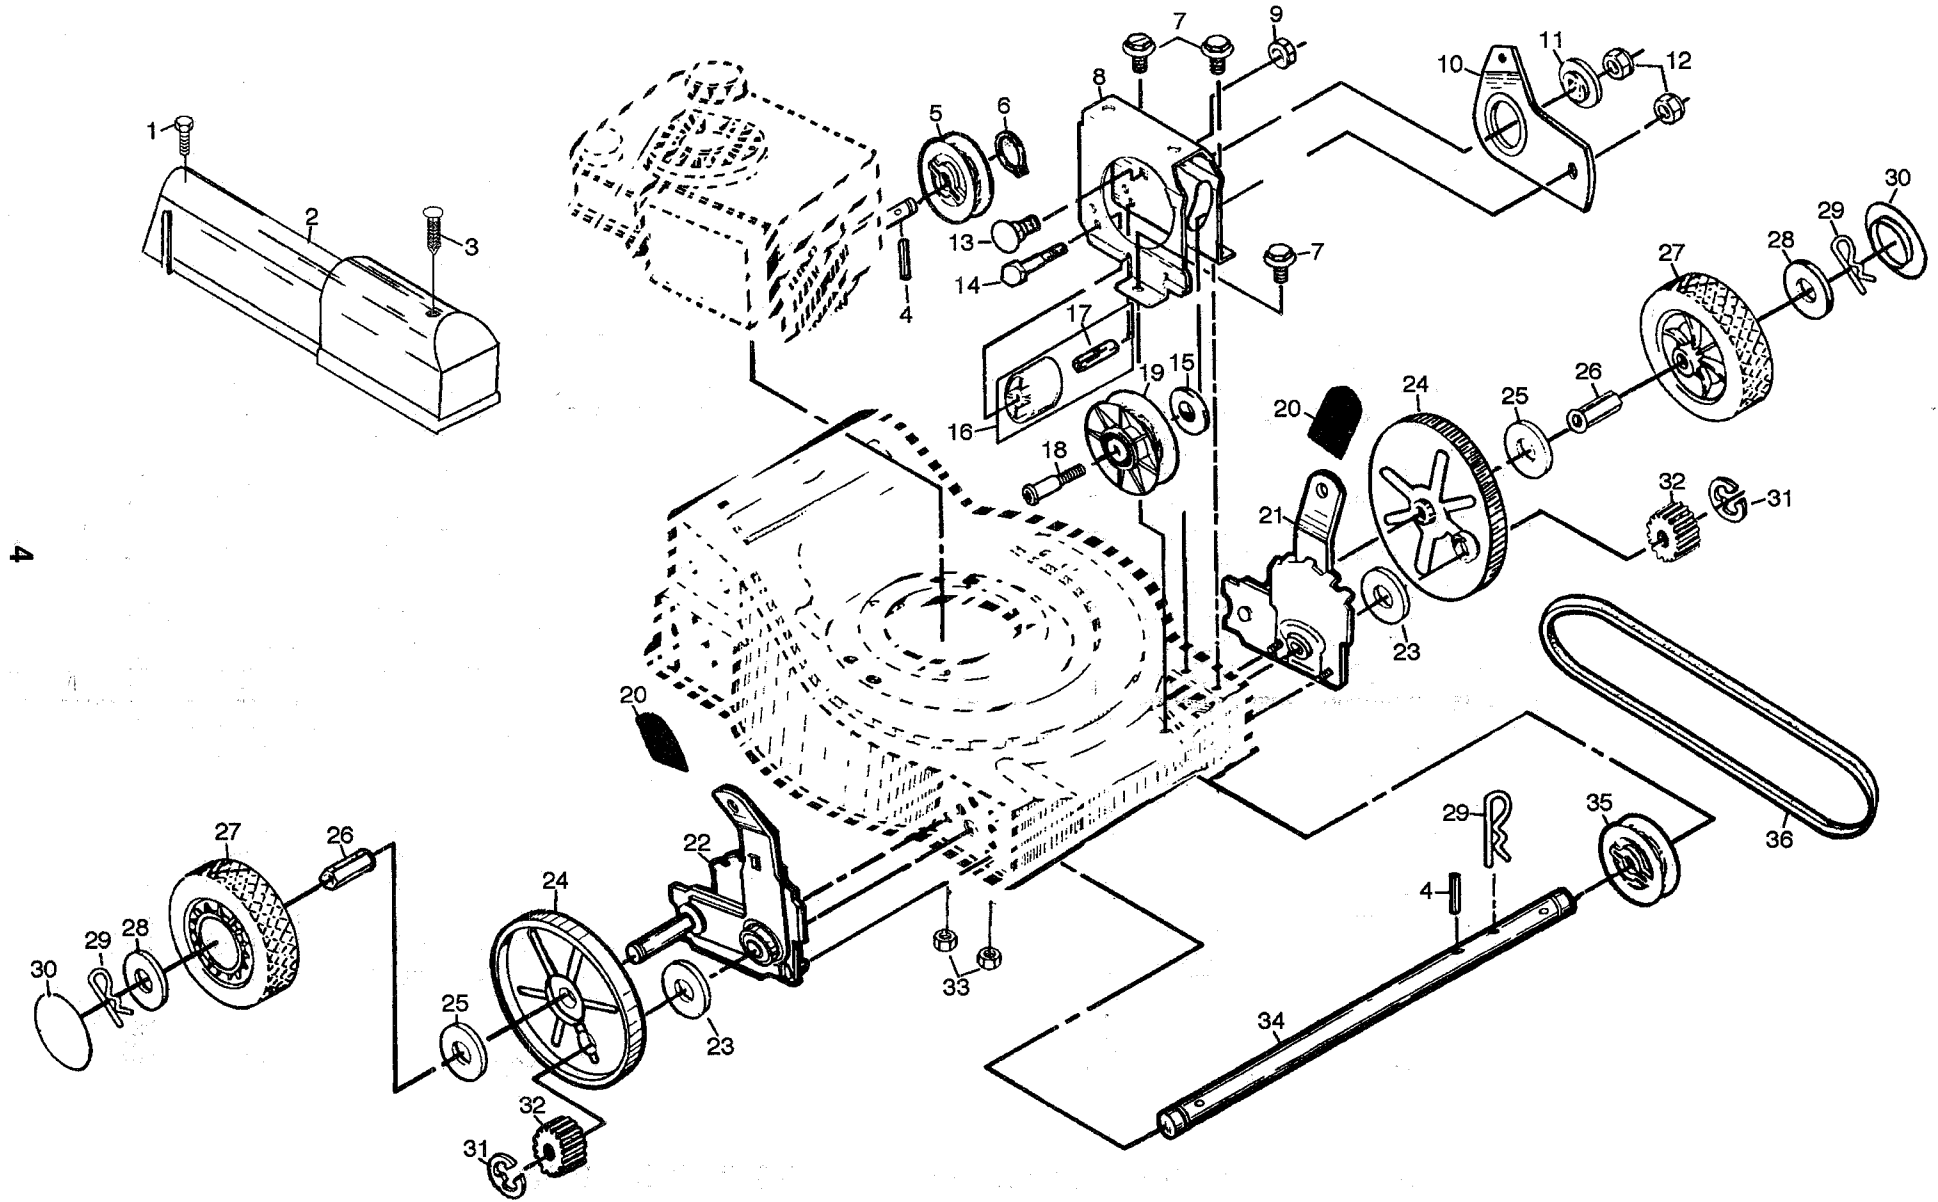

REPAIR PARTS

REAR BAGGER ROTARY MOWER MODEL NO. LM2P659A

REPAIR PARTS

REAR BAGGER ROTARY MOWER MODEL NO. LM2P659A

KEY NO.	PART NO.	DESCRIPTION	KEY NO.	PART NO.	DESCRIPTION
1	141912	Hex Washer Head Screw #10-24 x 1/2	20	87877	Selector Knob
2	701459	Drive Cover	21	148484	Selector Assembly (Left)
3	701477	Push Fastener	22	148485	Selector Assembly (Right)
4	851980	Drive Pawl	23	88118	Felt Washer
5	88043	Drive Pulley	24	88080	Dust Cover
6	12000030	Retaining Ring	25	67725	Washer
7	54583	Screw 1/4-20 x 1/2	26	88446	Wheel Bushing
8	851947X004	Clutch Frame	27	700953	Wheel & Tire Assembly
9	50962	Locknut 1/4-20	28	52160	Washer
10	702631X004	Clutch Lever	29	85179	Retainer Clip
11	88067	Clutch Lever Spacer	30	77400	Hubcap
12	750253	Locknut 5/16-18	31	12000058	E-Ring
13	72070504	Carriage Bolt 5/16-18 x 1/2	32	137054	Pinion
14	74350424	Hex Head Screw 1/4-20 x 1-1/2	33	63601	Locknut 1/4-20
15	88069	Spacer	34	700537	Drive Shaft
16	48160	Idler Assembly (Includes Key No. 17)	35	88082	Driven Pulley
17	88576	Idler Spacer	36	111924X	Drive Belt
18	88517	Shoulder Bolt 5/16-18 x 1-3/8	--	852000	"Clean Under" Decal (Drive Cover)
19	88516	Idler Pulley	--	851101	Decal (Drive Cover)