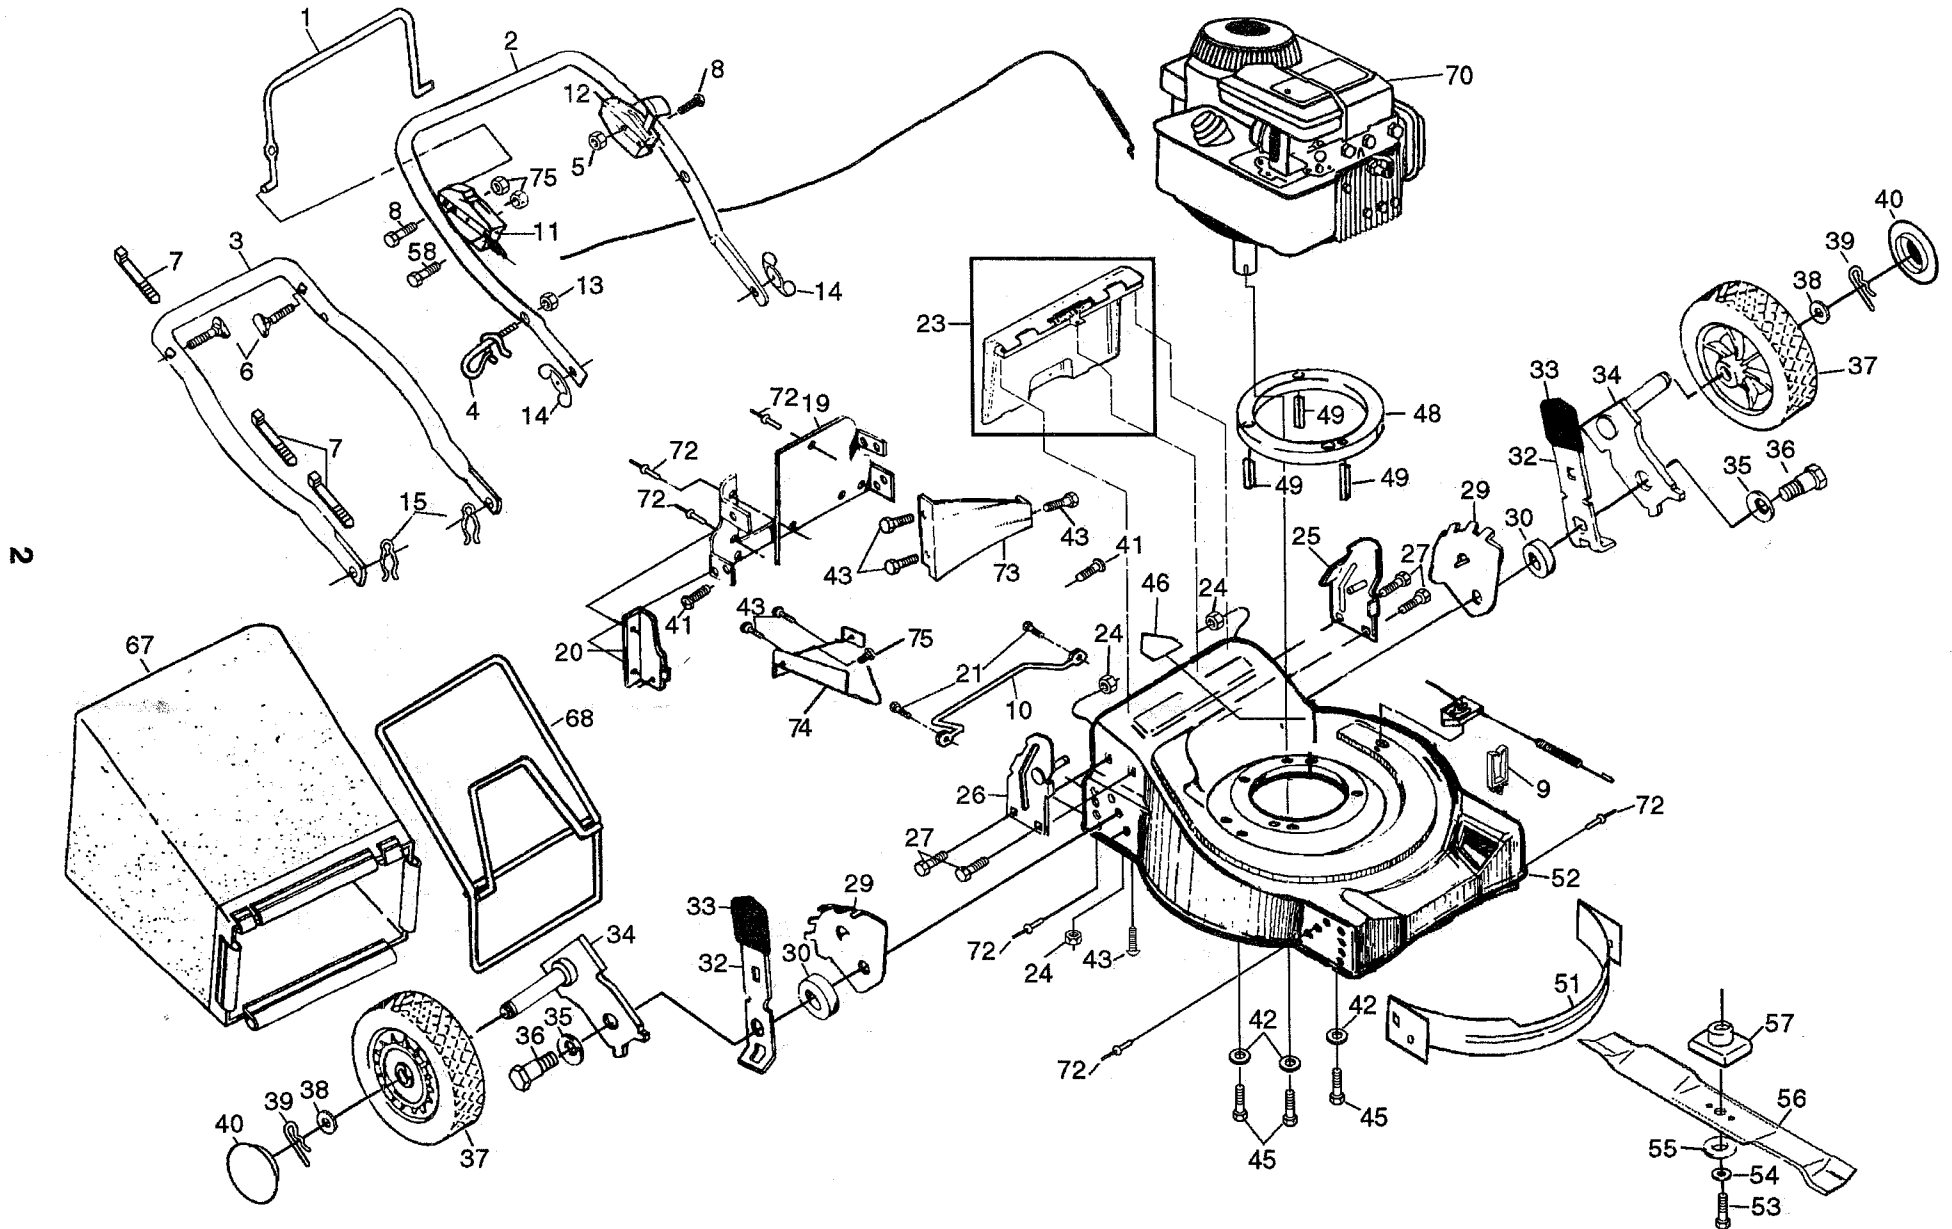

# REPAIR PARTS

## REAR BAGGER ROTARY MOWER MODEL NO. LM2P659A

KEY NO.	PART NO.	DESCRIPTION	KEY NO.	PART NO.	DESCRIPTION
1	146771	Control Bar	40	77400	Hubcap
2	145647X479	Upper Handle	41	88652	Hinge Screw
3	134081X479	Lower Handle	42	53998	Flat Washer
4	132001	Rope Guide	43	54583	Hex Tapping Screw 1/4-20 x 1/2
5	63601	Locknut 1/4-20	45	850999	Hex Head Thread Rolling Screw 3/8-16 x 1
6	131959	Handle Bolt	46	145494	Danger Decal
7	66426	Cable Tie	48	850988	Engine Spacer
8	144929	Hex Washer Head Screw 1/4-20 x 2-1/8	49	850987	Engine Bushing
9	145669	Cable Guide	51	701640X479	Front Baffle
10	146143X479	Foot Guard	52	148991	Housing Assembly (Incl. Ref. #46)
11	130861	MZR Cable	53	851084	Hex Head Bolt 3/8-24 x 1-3/8 Grd. 8
12	146392	Drive Control	54	850263	Helical Lock Washer
13	73510400	Keps Locknut	55	851074	Hardened Washer
14	128638	Wing Nut	56	145106	20" Blade
15	51793	Hairpin Cotter	57	851514	Blade Adapter
19	145854X479	Back Plate	58	74350424	Machine Screw 1/4-20 x 2-3/4
20	700363X479	Side Baffle	67	148990	Grass Bag
21	146694	Screw	68	750532	Catcher Frame
23	147613	Rear Door Assembly Kit	70	-----	* Engine - Briggs & Stratton Model No. 98982
24	751592	Locknut 3/8-16	72	128415	Pop Rivet
25	700913X419	Handle Bracket Assembly (Left)	73	700063X479	Rear Baffle
26	700915X419	Handle Bracket Assembly (Right)	74	133188X479	Discharge Baffle
27	55187	Screw 5/16-18 x 3/4	75	86344	Screw
29	700325X007	Wheel Adjusting Bracket	--	146983	Operator's Manual (English)
30	84920	Spacer	--	146984	Operator's Manual (French)
32	700331X004	Selector Spring	--	148989	Replacement Parts Manual
33	87877	Selector Knob			
34	85021X004	Axle Arm Assembly			
35	62335	Belleville Washer			
36	142748	Shoulder Bolt 3/8-16			
37	800390	Wheel & Tire Assembly			
38	52160	Washer			
39	85179	Retainer Clip			