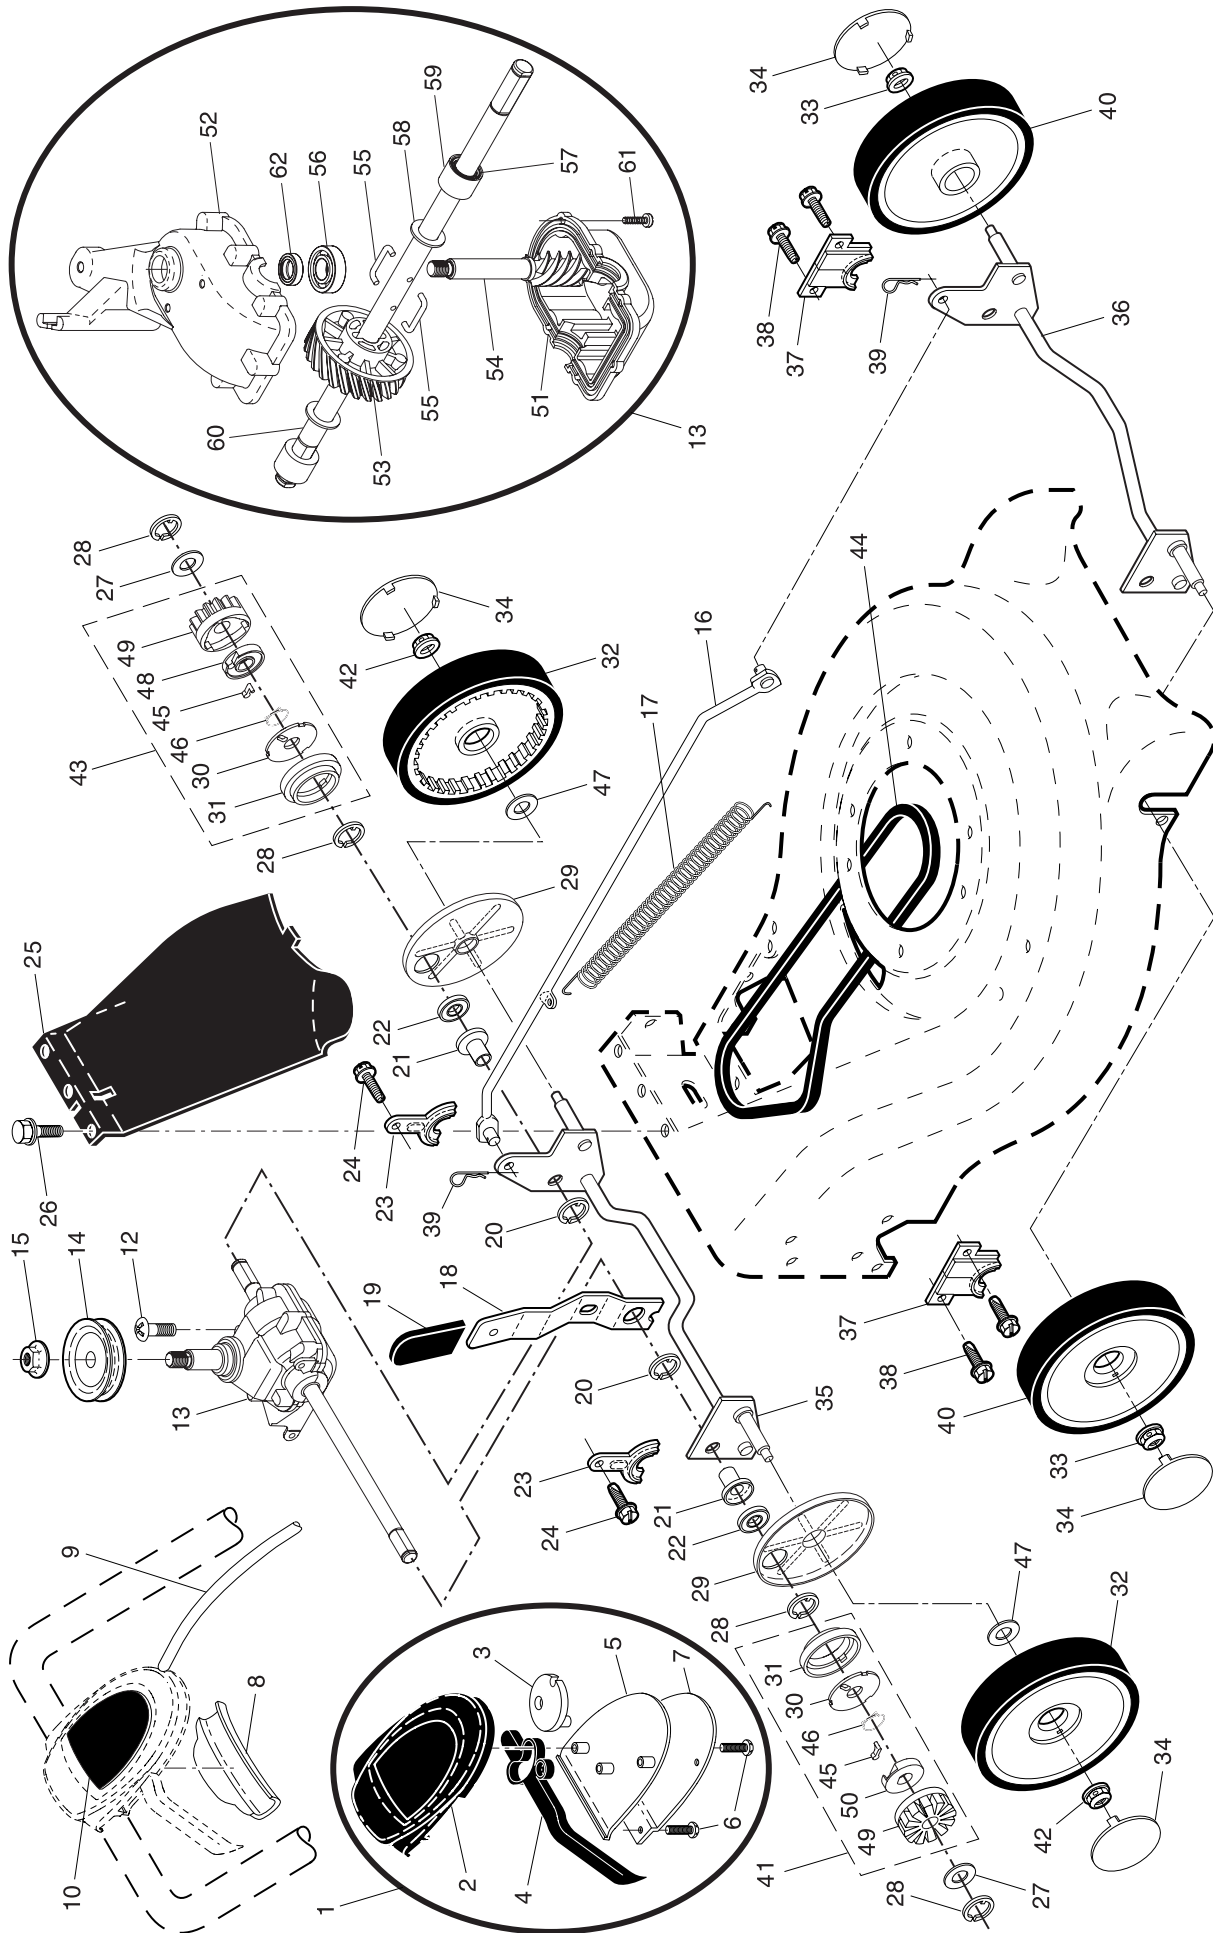

ROTARY LAWN MOWER - - MODEL NUMBER 5521BBC (96145000202) - PRODUCT NUMBER 961 45 00-02

ROTARY LAWN MOWER - - MODEL NUMBER 5521BBC (96145000202) - PRODUCT NUMBER 961 45 00-02

KEY NO.	PART NO.	DESCRIPTION	KEY NO.	PART NO.	DESCRIPTION
1	532 19 67-55	Drive Control Assembly, Auto-Walk	32	532 18 07-74	Wheel, Driven, Rear 9 x 2
2	532 19 57-61	Cover, Top, Auto-Walk Drive Control	33	532 08 39-23	Nut, Hex, Flangelock 3/8-16
3	532 18 73-53	Pulley	34	532 18 06-26	Hubcap
4	532 19 00-39	Lever, Auto-Walk Drive Control	35	532 19 12-05	Shaft Assembly, Rear
5	532 19 57-62	Cover, Bottom, Auto-Walk Drive Control	36	532 16 45-50	Shaft Assembly, Front
6	532 18 16-98	Screw, Phillips Head #10 x 5/8	37	532 16 14-63	Retainer, Front Shaft
7	532 18 70-97	Plate, Trigger, Auto-Walk Drive Control	38	532 16 34-09	Screw #12 x 5/8
8	532 18 62-97	Cap, Drive Control, Bottom	39	532 70 02-79	Clip, Retainer
9	532 19 67-84	Cable, Drive Control	40	532 15 03-39	Wheel, Front 8 x 2
10	532 18 90-74	Decal, Drive Control	41	532 18 83-30	Pinion Assembly, RH
12	532 18 76-53	Screw	42	532 14 52-12	Nut, Hex
13	532 18 86-45	Gear Case Assembly, Complete	43	532 18 83-31	Pinion Assembly, LH
14	532 19 41-28	Pulley, Drive	44	532 18 22-12	V-Belt
15	532 13 20-10	Nut, Hex, Flangelock, Zinc Plated 3/8-16	45	532 17 50-98	Pawl
16	532 16 15-84	Rod, Connecting	46	532 18 82-91	Spring, Torsion
17	532 16 16-02	Spring, Extension	47	532 06 77-25	Washer 1/2 x 1-1/2 x .134
18	532 19 07-94	Spring Selector	48	532 17 51-05	Retainer, Drive, LH
19	532 19 06-22	Knob, Selector Spring	49	532 17 51-03	Gear, Pinion
20	812 00 00-22	E-Ring	50	532 17 51-02	Retainer, Drive, RH
21	532 16 33-65	Bearing, Support	51	532 18 75-30	Case, Lower
22	532 16 99-11	Bearing, Ball	52	532 18 75-31	Case, Upper
23	532 16 45-55	Retainer, Drive Assembly, Stamped	53	532 18 75-32	Gear, 24 Teeth
24	532 05 78-08	Screw, Tapping, Hex Head 1/4-20 x .75	54	532 18 75-33	Shaft, Input
25	532 19 05-14	Cover Drive	55	532 19 12-49	Wire, Formed
26	532 75 06-34	Screw, Threaded, Rolled #10-25 x .50	56	532 18 35-06	Bearing, Ball
27	532 05 21-60	Washer	57	532 18 35-08	Seal, Output Shaft
28	812 00 00-58	E-Ring 7/16	58	532 18 35-09	Washer
29	532 18 94-03	Cover, Dust, Wheel	59	532 18 35-11	Bushing
30	532 17 51-04	Disc, Drive	60	532 19 09-48	Shaft, Output
31	532 18 41-72	Seal, Friction	61	532 18 35-13	Screw
			62	532 18 35-14	Seal, Input Shaft

NOTE: All component dimensions given in U.S. inches. 1 inch = 25.4 mm

IMPORTANT: Use only Original Equipment Manufacturer (O.E.M.) replacement parts. Failure to do so could be hazardous, damage your unit and void your warranty.