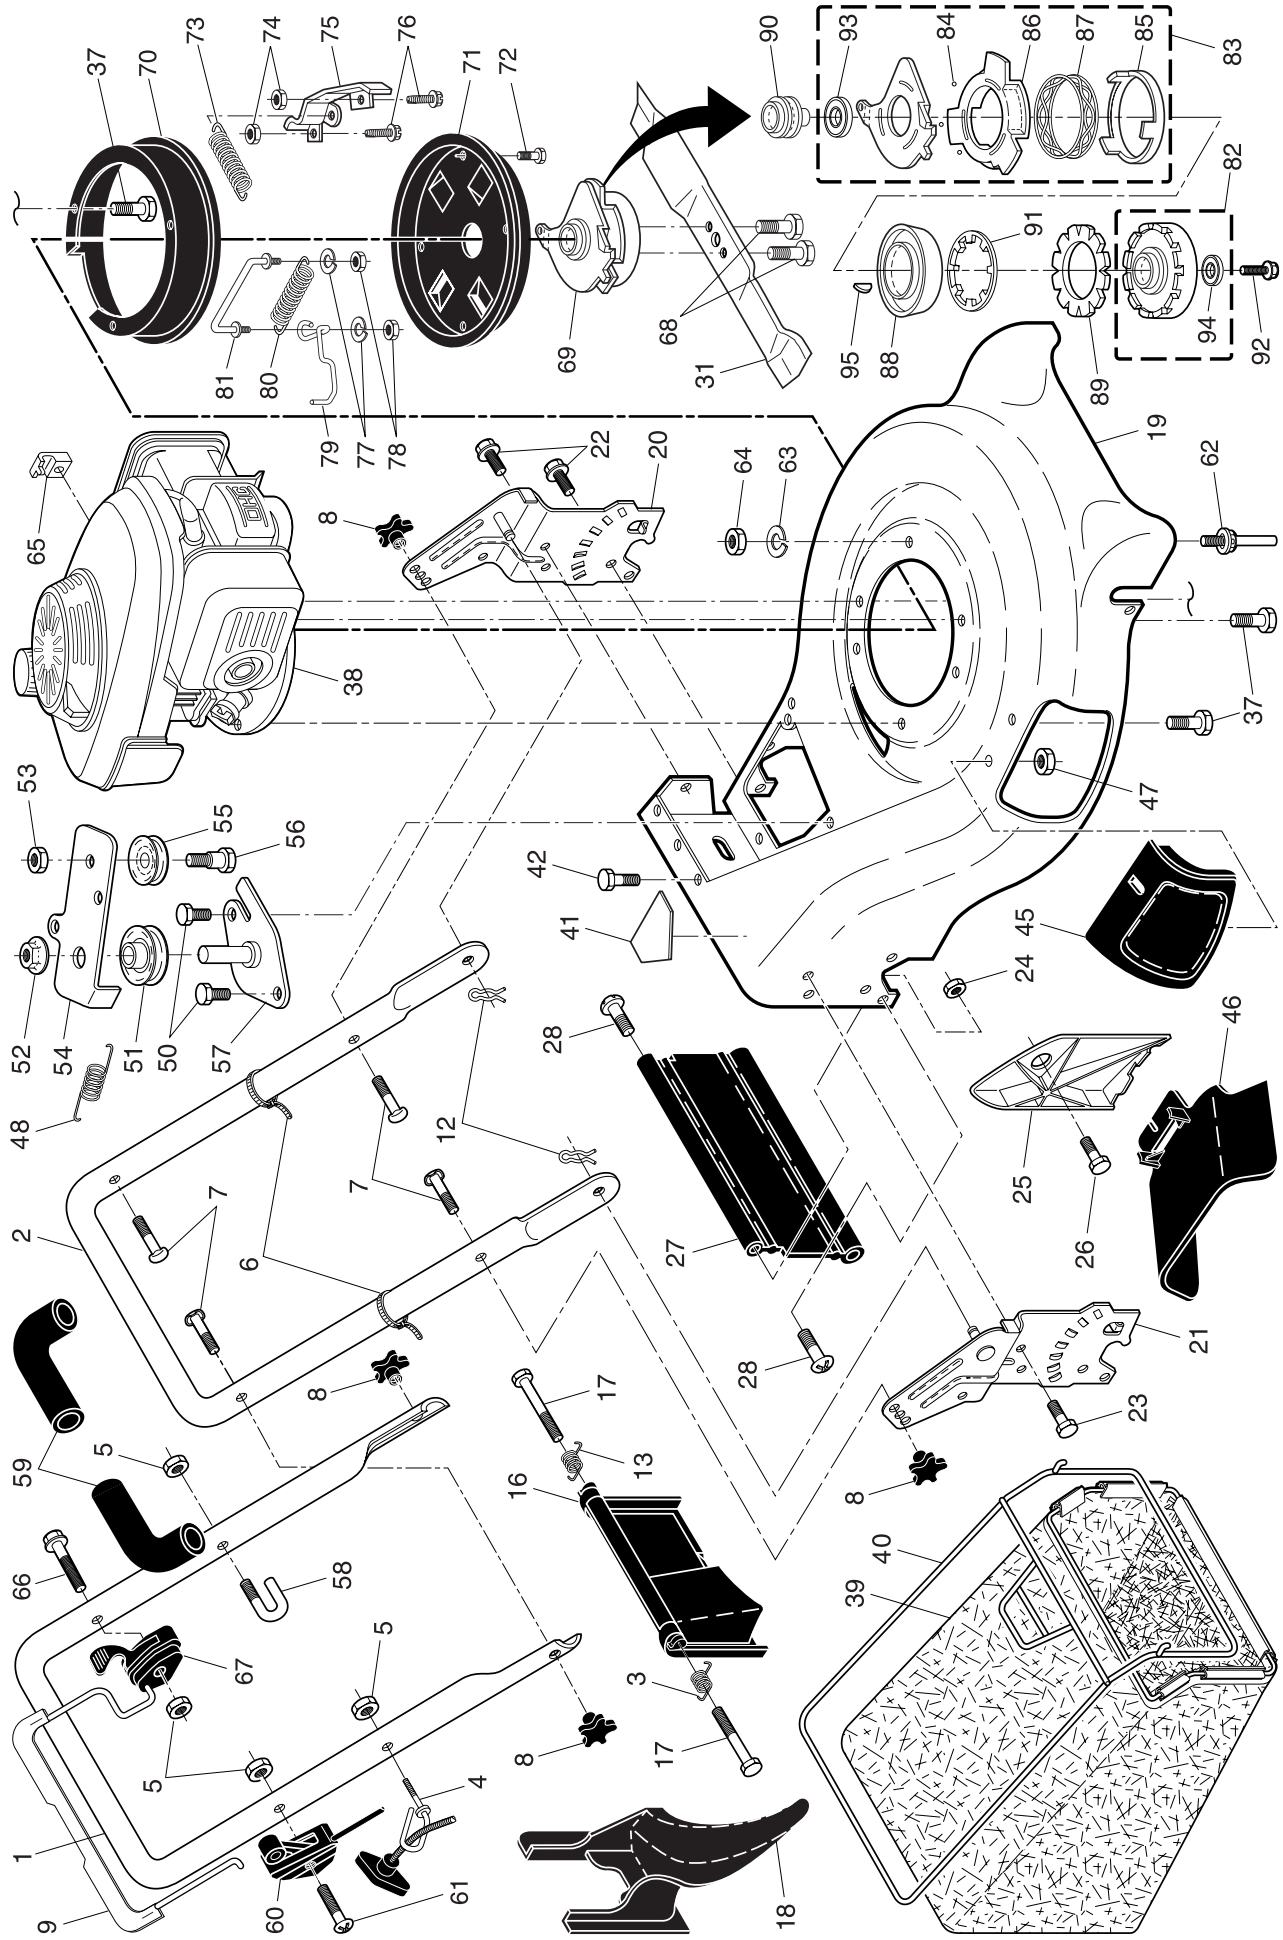

ROTARY LAWN MOWER - - MODEL NUMBER 5521BBC (96145000202) - PRODUCT NUMBER 961 45 00-02

**ROTARY LAWN MOWER - - MODEL NUMBER 5521BBC (96145000202) - PRODUCT NUMBER 961 45 00-02**

KEY NO.	PART NO.	DESCRIPTION	KEY NO.	PART NO.	DESCRIPTION
1	532 18 97-40	Handle, Upper (Includes Foam Grip)	56	532 16 08-29	Shoulder Bolt
2	532 19 60-05	Handle, Lower	57	532 19 68-13	Bracket Assembly
3	532 18 60-53	Spring, Rear Door, RH	58	532 18 20-03	Clip
4	532 17 95-85	Guide, Rope, Side	59	532 18 27-48	Grip, Handle, Foam, Smooth (one side)
5	532 13 20-04	Nut, Hex Lockwasher Insert 1/4-20	60	532 19 08-78	Throttle / Engine Control
6	532 06 64-26	Wire, Tie	61	532 18 33-65	Screw, Hex Head 1/4-20 x 2-1/8
7	532 19 15-74	Bolt, Handle 5/16-18 x 1.75	62	532 18 21-31	Belt Guide, Stud
8	532 18 55-88	Knob, Handle	63	532 85 02-63	Washer, Lock 3/8
9	532 19 49-19	Bar, Control, Auto-Walk	64	873 90 06-00	Nut, Hex 3/8-16
12	532 05 17-93	Cotter, Hairpin	65	532 19 09-03	Bracket, Throttle
13	532 18 60-52	Spring, Rear Door, LH	66	532 18 99-37	Screw, Hex Washer Head 1/4-20 x 1/2
16	532 19 05-74	Rear Door Assembly	67	532 18 37-07	Blade Brake / Clutch Control
17	532 18 41-93	Bolt, Rear Door	68	532 18 04-60	Bolt, Hex Head
18	532 18 75-35	Plug, Mulcher	69	---	Blade Brake / Clutch (Includes Key Numbers 82-95)
19	532 19 49-16	Kit, Housing	70	532 19 09-30	Belt Cover, Upper
20	532 19 49-17	Handle Bracket Assembly, LH	71	532 18 01-91	Belt Cover, Lower
21	532 19 49-18	Handle Bracket Assembly, RH	72	532 75 00-97	Screw, Tapping, Hex Washer Head #10-24
22	532 15 00-78	Screw, Hex Washer Head	73	532 18 03-93	Spring
23	532 16 31-83	Bolt, Hex Head 5/16-18 x 5/8	74	873 90 04-00	Nut, Hex, Centerlock, Zinc Plated 1/4-20
24	873 80 05-00	Nut, Hex, with Lock Washer Insert 5/16-18	75	532 19 09-29	Bracket
25	532 16 13-33	Baffle, Side	76	874 78 04-10	Bolt, Hex Cap Head 1/4-20 x 5/8
26	532 16 34-09	Screw 12 x 5/8	77	532 05 39-98	Washer, Flat
27	532 18 89-86	Skirt, Rear	78	873 51 06-00	Nut, Hex 3/8-16
28	532 08 86-52	Screw, Hinge 1/4-20 x 1.25	79	532 18 86-30	Belt Keeper
31	532 18 04-59	Blade, 21"	80	532 18 03-94	Spring
37	532 15 04-06	Bolt, Engine	81	532 18 01-88	Link, Torque
38	---	Engine, Honda, Model No. GCV160 (For engine service and replacement parts, call Honda at 1-800-426-7701)	82	532 19 50-49	Holder Assembly, Blade
39	532 19 47-16	Grassbag	83	532 19 50-72	Plate Assembly, Ball Control
40	532 19 46-44	Frame, Grassbag	84	532 19 50-53	Ball, Steel
41	532 10 73-39	Danger Decal	85	532 19 50-73	Plate, Spring Hook
42	532 05 45-83	Screw	86	532 19 50-74	Plate, Brake
45	532 19 05-10	Mulcher Door Assembly	87	532 19 50-57	Spring, Ball Plate
46	532 19 05-76	Deflector, Discharge	88	532 19 50-60	Disk, Drive
47	532 08 83-49	Nut, Hex	89	532 19 50-63	Disk, Driven
48	532 18 88-26	Spring, Return	90	532 19 50-64	Pulley, Drive
50	532 05 78-08	Screw	91	532 19 50-65	Spring, Clutch
51	532 19 37-91	Pulley Assembly, V-Groove	92	532 19 50-67	Bolt, Flange (10 x 24)
52	532 14 52-12	Flange Nut	93	532 19 50-68	Bearing, Radial Ball (6006)
53	532 15 55-52	Locknut	94	532 19 50-69	Bearing, Radial Ball (6204)
54	532 19 68-12	Idle Arm	95	532 19 50-70	Key, Woodruff (16 x 15)
55	532 16 60-43	Idle Pulley	--	532 16 23-00	Warning Decal (not shown)
			--	532 19 90-67	Owner's Manual, English / French