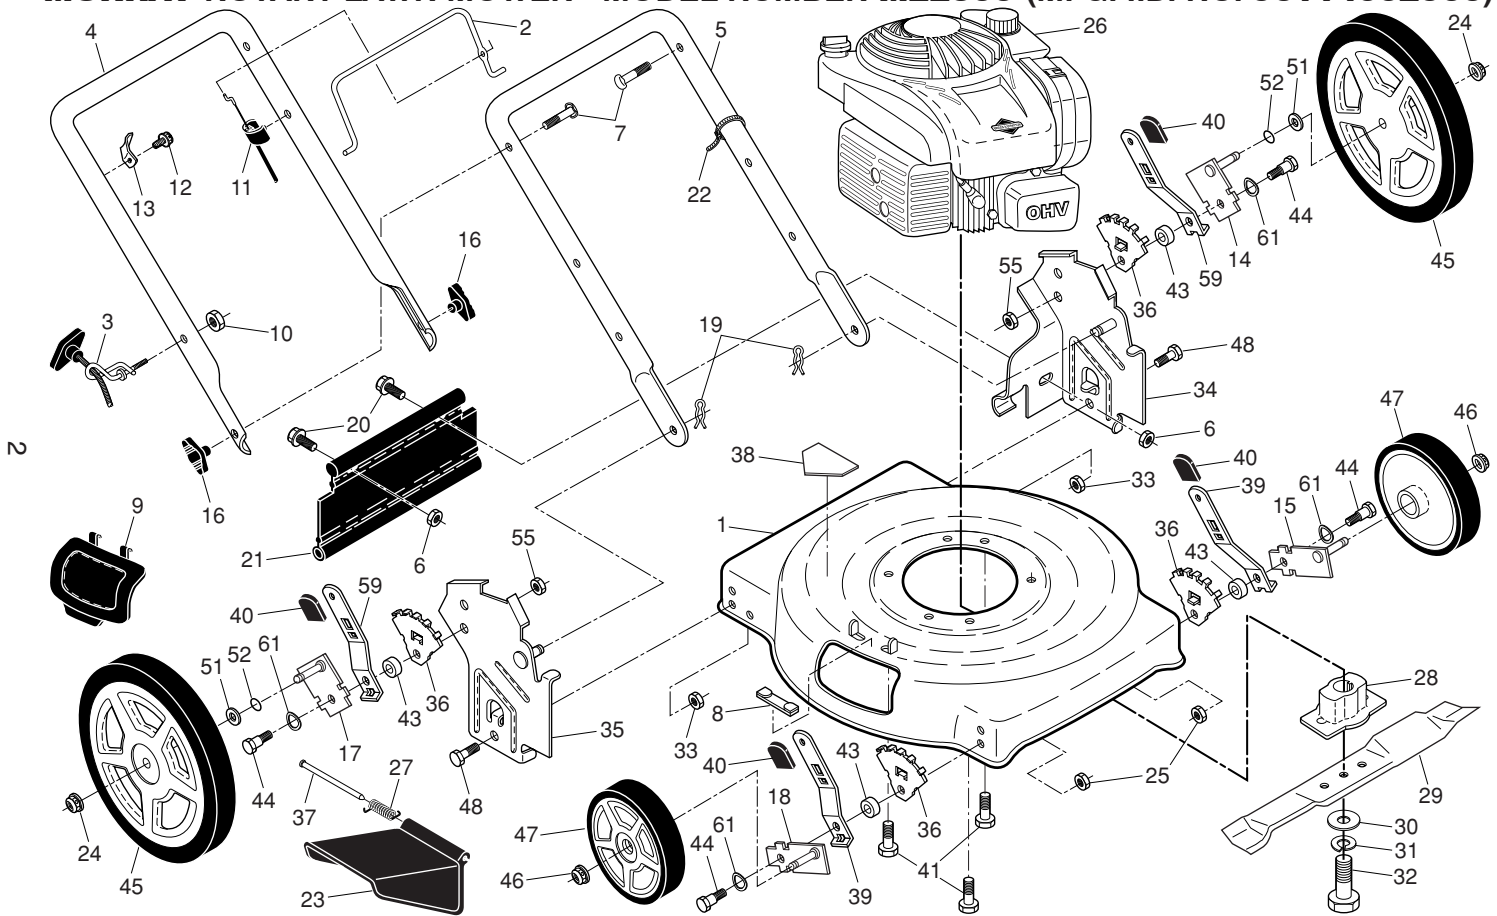

MURRAY ROTARY LAWN MOWER - MODEL NUMBER M22500 (MFG. I.D. NO. 96114002900)

MURRAY ROTARY LAWN MOWER - MODEL NUMBER M22500 (MFG. I.D. NO. 96114002900)

KEY NO.	PART NO.	DESCRIPTION	KEY NO.	PART NO.	DESCRIPTION
1	189302	Lawn Mower Housing (Includes Key Number 38)	27	408585	Torsion Spring
2	194176X428	Control Bar	28	850977	Blade Adapter
3	194788	Rope Guide	29	406713	22" Blade
4	447814X479	Upper Handle	30	851074	Hardened Washer
5	432254X479	Lower Handle	31	850263	Helical Lockwasher 3/8
6	73800400	Locknut, Hex 1/4-20	32	851084	Screw, Hex Head, Grade 8, 3/8-24 x 1-3/8
7	191574	Handle Bolt 5/16-18	33	73800500	Nut, Hex, Nylock 5/16-18
8	161622	Clip, Closeout	34	193083X479	Wheel Bracket Support, LH
9	160830	Mulcher Plate	35	193082X479	Wheel Bracket Support, RH
10	132004	Nut, Hex 1/4-20	36	407494X005	Wheel Bracket Adjuster
11	440934	Engine Zone Control Cable	37	160833	Hinge Rod
12	178848	Hex Washer Head Screw #10-24 x 1/2	38	404763	Danger Decal
13	429930X004	Up-Stop Bracket	39	401621X004	Selector Spring, Front
14	401176X004	Axle Arm Assembly, Rear, LH	40	87877	Selector Knob
15	401174X004	Axle Arm Assembly, Front, LH	41	150406	Screw, Hex Head, Threaded, Rolled 3/8-16 x 1
16	189713X428	Handle Knob	43	401629	Spacer
17	401177X004	Axle Arm Assembly, Rear, RH	44	401638	Shoulder Bolt 5/16-18
18	401175X004	Axle Arm Assembly, Front, RH	45	193926X460	Wheel & Tire Assembly, Rear, 12"
19	51793	Hairpin Cotter	46	409148	Nut, Hex, Flangelock 3/8-16
20	74760412	Screw, Hex Cap Head 1/4-20	47	193931X460	Wheel & Tire Assembly, Front, 7"
21	413160	Rear Deflector	48	74760514	Bolt, Hex Head 5/16-18
22	66426	Wire Tie	51	88348	Washer, Flat 3/8
23	160831	Discharge Guard	52	197480	O-Ring
24	409149	Nut, Hex, Flangelock 3/8-16	55	751153	Nut, Hex
25	426589	Nut, Hex, Flangelock 5/16-18	59	440858X004	Selector Spring, Rear
26	---	Engine, Briggs & Stratton, Model Number 9P602-0019-F1 (For engine service and replacement parts, call Briggs & Stratton at 1-800-233-3723)	61	401630	Washer, Curved, Cylindrical
			--	404764	Warning Decal (not shown)
			--	193732	Operator's Manual, English
			--	193735	Operator's Manual, Spanish
			--	581708127	Repair Parts Manual

NOTE: All component dimensions given in U.S. inches. 1 inch = 25.4 mm.

IMPORTANT: Use only Original Equipment Manufacturer (O.E.M.) replacement parts. Failure to do so could be hazardous, damage your lawn mower and void your warranty.