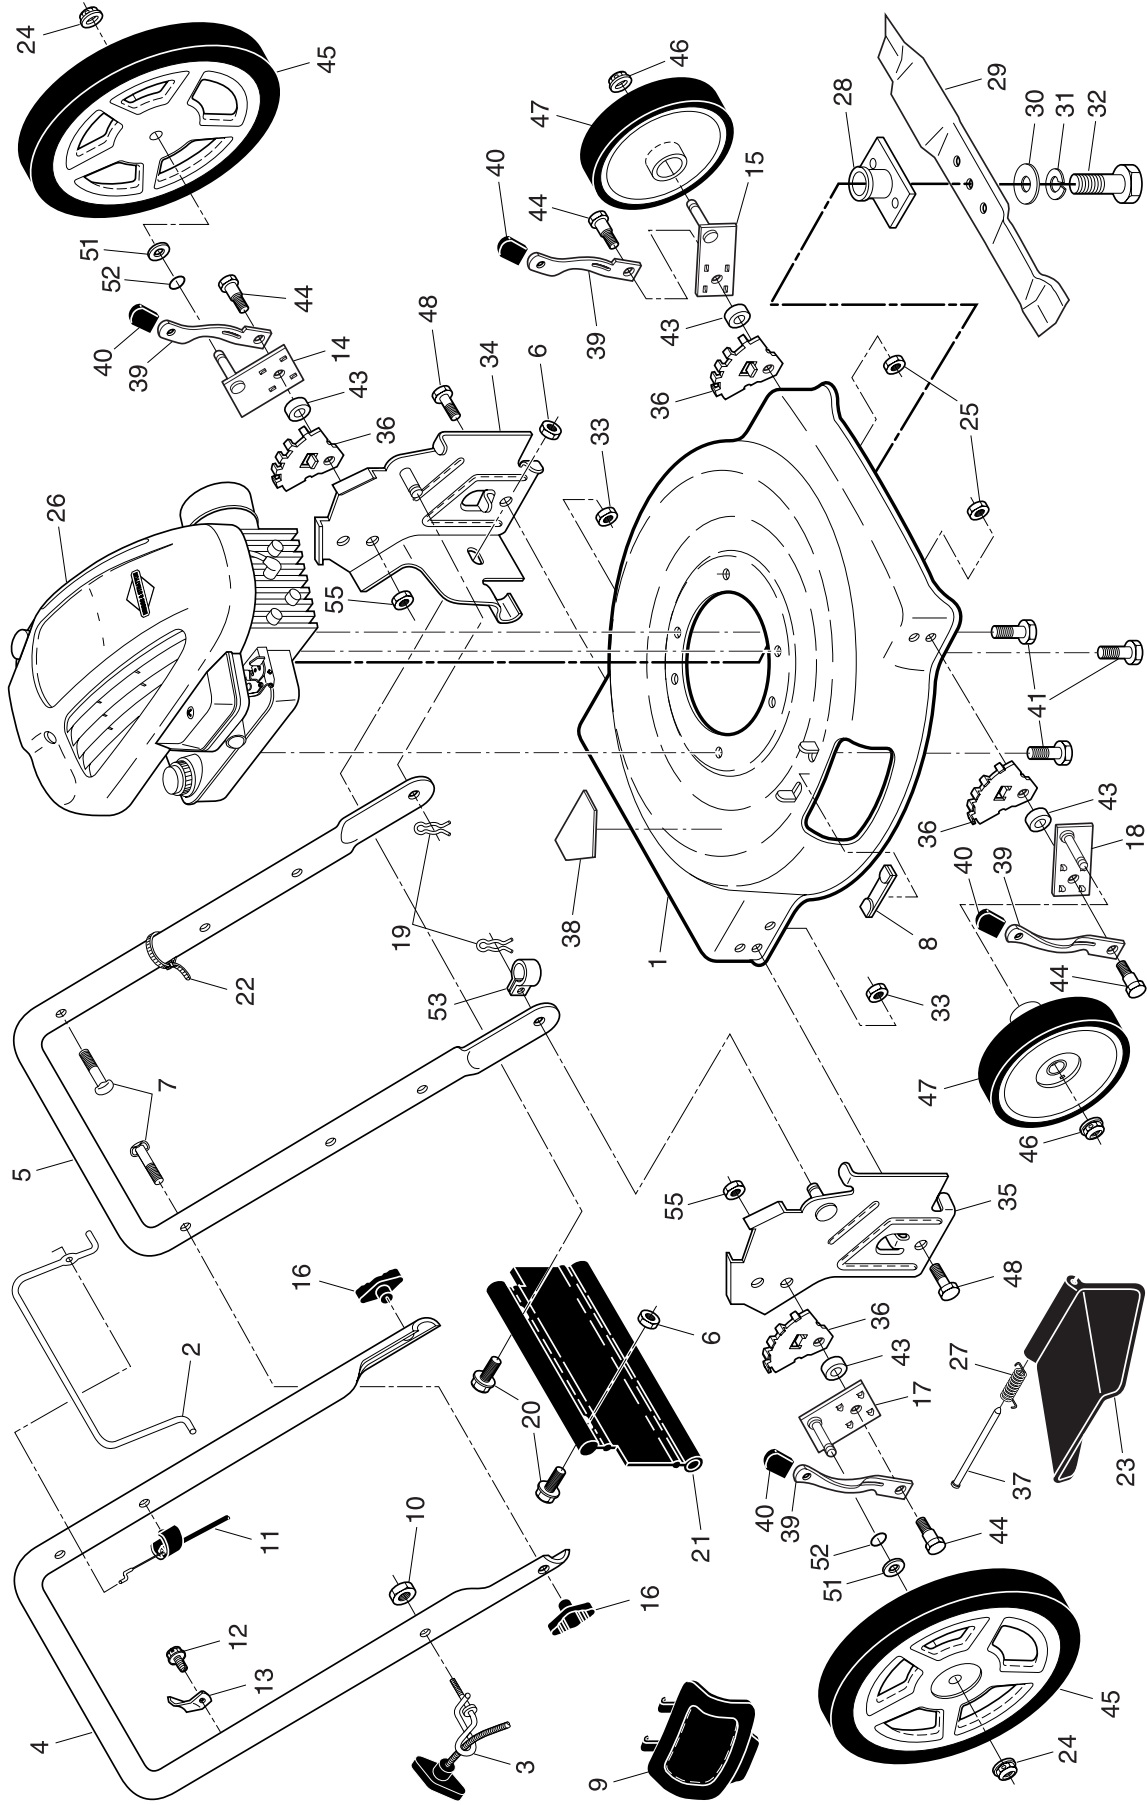

ROTARY LAWN MOWER -- MODEL NUMBER M4522SH (MFG. ID. NUMBER 96112003500)

ROTARY LAWN MOWER - - MODEL NUMBER M4522SH (MFG. ID. NUMBER 96112003500)

KEY NO.	PART NO.	DESCRIPTION	KEY NO.	PART NO.	DESCRIPTION
1	403018	Lawn Mower Housing (Includes Key Number 38)	27	193436	Torsion Spring
2	194177X428	Control Bar	28	193825	Blade Adapter
3	194788	Rope Guide	29	141114	22" Blade
4	194179X479	Upper Handle	30	851074	Hardened Washer
5	169708X479	Lower Handle	31	850263	Helical Lockwasher 3/8
6	73800400	Locknut, Hex 1/4-20	32	851084	Screw, Hex Head, Grade 8, 3/8-24 x 1-3/8
7	191574	Handle Bolt 5/16-18	33	73800500	Nut, Hex, Nylock 5/16-18
8	161622	Clip, Closeout	34	193083X479	Wheel Bracket Support, LH
9	160830	Mulcher Plate	35	193082X479	Wheel Bracket Support, RH
10	132004	Nut, Hex 1/4-20	36	160835X007	Wheel Bracket Adjuster
11	183281	Engine Zone Control Cable	37	160833	Hinge Rod
12	750634	Hex Washer Head Screw #10-24 x 1/2	38	107339X	Danger Decal
13	86899X004	Up-Stop Bracket	39	168360X004	Selector Spring
14	180409X004	Axle Arm Assembly, Rear, LH	40	87877	Selector Knob
15	186577X004	Axle Arm Assembly, Front, LH	41	150406	Screw, Hex Head, Threaded, Rolled 3/8-16 x 1
16	189713X428	Handle Knob	43	183901	Spacer
17	180410X004	Axle Arm Assembly, Rear, RH	44	160828	Shoulder Bolt 5/16-18
18	186578X004	Axle Arm Assembly, Front, RH	45	193926X427	Wheel & Tire Assembly, Rear, 12"
19	51793	Hairpin Cotter	46	83923	Nut, Hex, Flangelock 3/8-16
20	74760412	Screw, Hex Cap Head 1/4-20	47	193931X427	Wheel & Tire Assembly, Front, 7"
21	189008	Rear Deflector	48	74760514	Bolt, Hex Head 5/16-18
22	66426	Wire Tie	51	88348	Washer, Flat 3/8
23	160831	Discharge Guard	52	197480	O-Ring
24	145212	Nut, Hex, Flangelock 3/8-16	53	197991	Clip, Cable
25	166785	Nut, Hex, Flangelock 5/16-18	55	751153	Nut, Hex
26	- - -	Engine, Briggs & Stratton, Model Number 10L902 (For engine service and replacement parts, call Briggs & Stratton at 1-800-233-3723)	- -	162300	Warning Decal (not shown)
			- -	193732	Operator's Manual, English
			- -	193734	Operator's Manual, French
			- -	403014	Repair Parts Manual, English / French

NOTE: All component dimensions given in U.S. inches. 1 inch = 25.4 mm. **IMPORTANT:** Use only Original Equipment Manufacturer (O.E.M.) replacement parts. Failure to do so could be hazardous, damage your lawn mower and void your warranty.