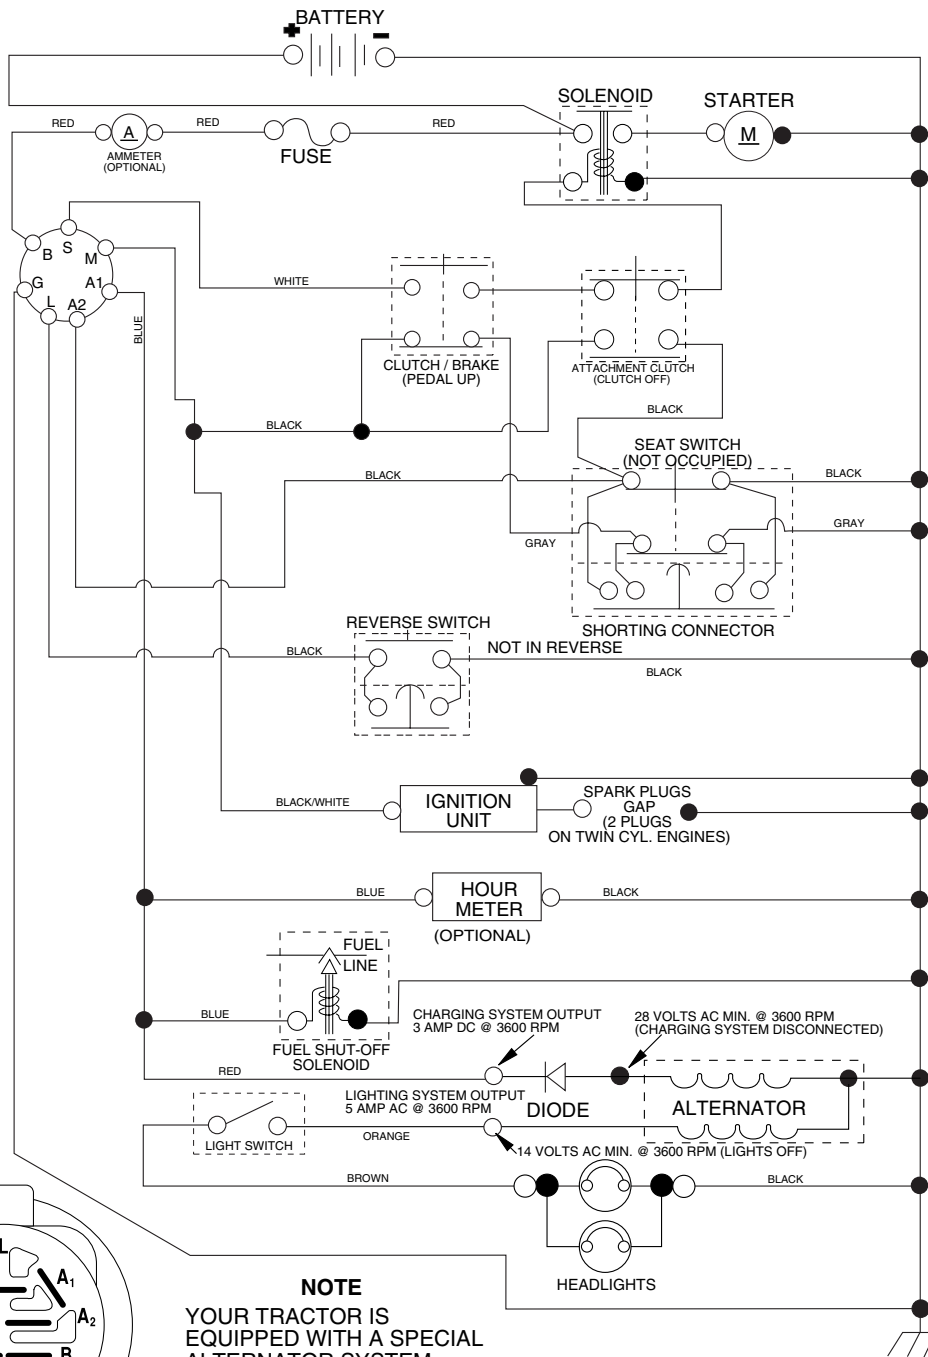

ILLUSTRATED PARTS LIST

MODEL NO. - 96012002701

CUSTOMER CATALOG NUMBER - BB18542LT

REPAIR PARTS

TRACTOR -- MODEL NUMBER BB18542LT (96012002701)

DECALS

KEY NO.	PART NO.	DESCRIPTION
1	193863	Decal Oper
3	186164	Decal Hood LH
4	189290	Decal Side Panel Logo
5	189288	Decal HP Engine
6	170563	Decal Warning, Keep Hand Away
7	194553	Decal Replacement Parts
8	179128	Decal Deck "B" 42"
9	172740	Decal Fender Logo
10	157140	Decal Fender Danger E/F
11	172743	Decal Ins Strg Whl
12	173587	Decal Fend Reflector Rh

WHEELS AND TIRES

KEY NO.	PART NO.	DESCRIPTION
1	59192	Cap Valve Tire
2	65139	Stem Valve
3	106222X	Tire F T 15 x 6 0 - 6 Service
4	59904	Tube Front (Service Item Only)
5	106732X421	Rim Asm 6" front Service
6	278H	Fitting Grease (Front Wheel Only)
7	9040H	Bearing Flange (Front Wheel nly)
8	106108X421	Rim Asm 8" rear Service
9	138468	Tire R T 20 x 8-8 Service
10	7152J	Tube Rear (Service Item Only)
11	104757X421	Cap Axle Blk 1 50 x 1 00
--	144334	Sealant, Tire (10 oz. Tube)

NOTE: All component dimensions given in U.S. inches
1 inch = 25.4 mm

TRACTOR - - MODEL NUMBER BB18542LT (96012002701)

SCHEMATIC

IGNITION SWITCH

POSITION	CIRCUIT "MAKE"
OFF	M+G+A1
RUN/OVERRIDE	B+A1
RUN	B+A1 L+A2
START	B + S + A1