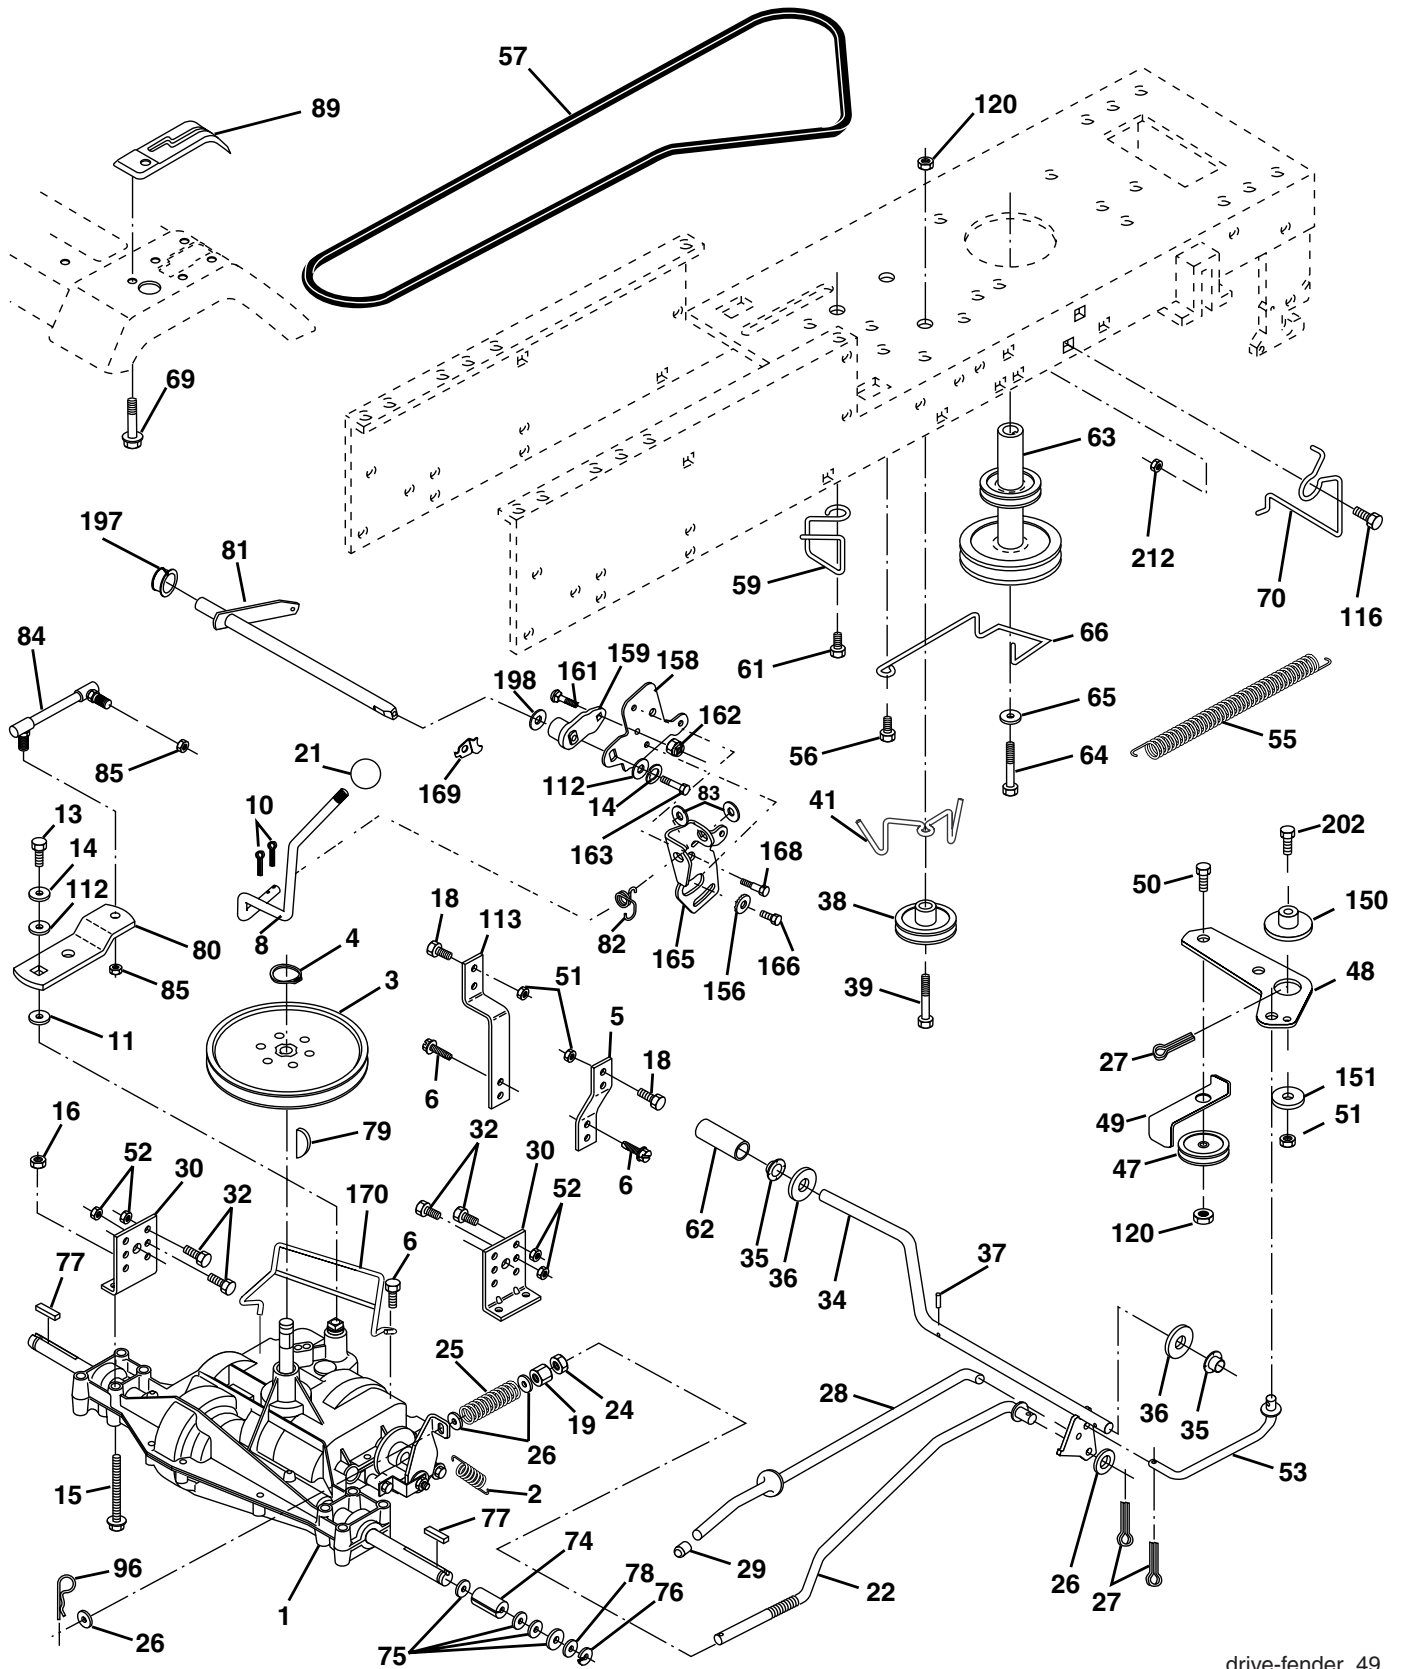

REPAIR PARTS

TRACTOR -- MODEL NUMBER BB18542LT (96012002701)

DRIVE

drive-fender_49

REPAIR PARTS

TRACTOR - - MODEL NUMBER BB18542LT (96012002701)

DRIVE

KEY NO.	PART NO.	DESCRIPTION	KEY NO.	PART NO.	DESCRIPTION
1	-----	Transaxle Peerless (206-545C) (Order parts from transaxle manufacturer)	62	8883R	Cover Pedal Blk Round
2	146682	Spring Return Brake T/a Zinc	63	175410	Engine Pulley
3	123666X	Pulley Transaxle 18" tires	64	173937	Bolt Hex
4	12000028	Ring Retainer # 5100-62	65	10040700	Washer Lock Hvy Hlcl Spr 7/16
5	121520X	Strap Torque 30 Degrees	66	154778	Keeper Belt Engine Foolproof
6	17060512	Screw 5/16-18 x 3/4	69	142432	Screw Hex wsh HiLo 1/4 x 1/2 unc
8	192706	Rod Shift Fender Adjust Lt	70	134683	Guide Belt Mower Drive RH
10	76020416	Pin Cotter 1/8 x 1 Cad	74	137057	Spacer Axle
11	105701X	Washer Plate Shf 388 Sq Hole	75	121749X	Washer 25/32 x 1-1/4 x 16 Ga
13	74550412	Bolt 1/4-28 Unf Gr 8 W/Patch	76	12000001	E-ring #5133-75
14	10040400	Washer Lock Hvy Helical	77	123583X	Key Square 2 0 x 1845/1865
15	74490544	Bolt Hex FLGHD 5/16-18 Gr. 5	78	121748X	Washer 25/32 x 1-5/8 x 16 Ga
16	73800500	Nut Lock Hex w/ins 5/16-18	79	2228M	Key Woodruff #9 3/16 x 3/4
18	74780616	Bolt, Fin Hex 3/8-16 unc x 1 Gr. 5	80	145090	Arm Shift
19	73800600	Nut Lock 3/8-16 unc	81	165592	Shaft Asm Cross Tapered PMST/20
21	140845	Knob	82	165711	Spring Torsion T/a
22	130804	Rod Brake Blk Zinc 26 840	83	19171216	Washer 17/32 x 3/4 x 16 Ga
24	73350600	Nut Hex Jam 3/8-16 unc	84	166231	Link Transaxle PMST/20" Zinc
25	106888X	Spring Rod Brake 2 00 Zinc	85	150360	Nut Lock Center 1/4 - 28 FNTHD
26	19131316	Washer 13/32 x 13/16 x 16 Ga.	89	192053X428	Console Shift STLT
27	76020412	Pin Cotter 1/8 x 3/4 Cad	96	4497H	Retainer Spring 1"
28	175765	Rod Brake Parking LT/YT	112	19091210	Washer 9/32 x 3/4 x 10 Ga.
29	71673	Cap Brake Parking	113	127285X	Strap Torque LT
30	169592	Bracket Mtg Transaxle	116	72140608	Bolt Rdhd Sq Neck 3/8-16 x 1
32	74760512	Bolt Hex Hd 5/16-18unc X 3/4	120	73900600	Nut Lock Flg. 3/8-16 unc
34	175578	Shaft Asm Pedal Foot	150	175456	Spacer Retainer
35	120183X	Bearing Nylon Blk 629 Id	151	19133210	Washer 13/32 x 2 x 10
36	19211616	Washer 21/32 x 1 x 16 Ga.	156	166002	Washer Srrted 5/16ID x 1.125
37	1572H	Pin Roll 3/16 x 1"	158	165589	Bracket Shift Mount
38	179114	Pulley Composite Flat	159	183900	Hub Shift
39	72110622	Bolt RDH 3/8-16 unc x 2-3/4 Gr. 5	161	72140406	Bolt Rdhd Sqnk 1/4-20 x 3/4
41	175556	Keeper Belt Flat Idler	162	73680400	Nut Crownlock 1/4-20 unc
47	127783	Pulley Idler V Groove Plastic	163	74780416	Bolt Hex Fin 1/4-20 unc x 1 Gr. 5
48	154407	Bellcrank Asm	165	165623	Bracket Pivot Lever
49	123205X	Retainer Belt Style Spring	166	17490510	Screw 5/16-18 x 5/8
50	72110612	Bolt Hex Hd 3/8-16 unc X 1-1/2	168	165492	Bolt Shoulder 5/16-18 x .561
51	73680600	Nut Crownlock 3/8-16 unc	169	165580	Plate Fastening
52	73680500	Nut Crownlock 5/16-18 unc	170	187414	Keeper Belt Transaxle Gear
53	105710X	Link Clutch	197	169613	Nyliner Snap-In
55	105709X	Spring Return Clutch 6 75	198	169593	Washer Nyliner
56	17060620	Screw 3/8-16 x 1-1/4	202	72110614	Bolt Carr Sh 3/8-16 x 1-3/4 Gr. 5
57	130801	V-Belt Ground Drive 95 25	212	145212	Nut Hexflange Lock
59	169691	Keeper Belt Span Ctr			
61	17120614	Screw 3/8-16 x .875			

NOTE: All component dimensions given in U.S. inches
1 inch = 25.4 mm