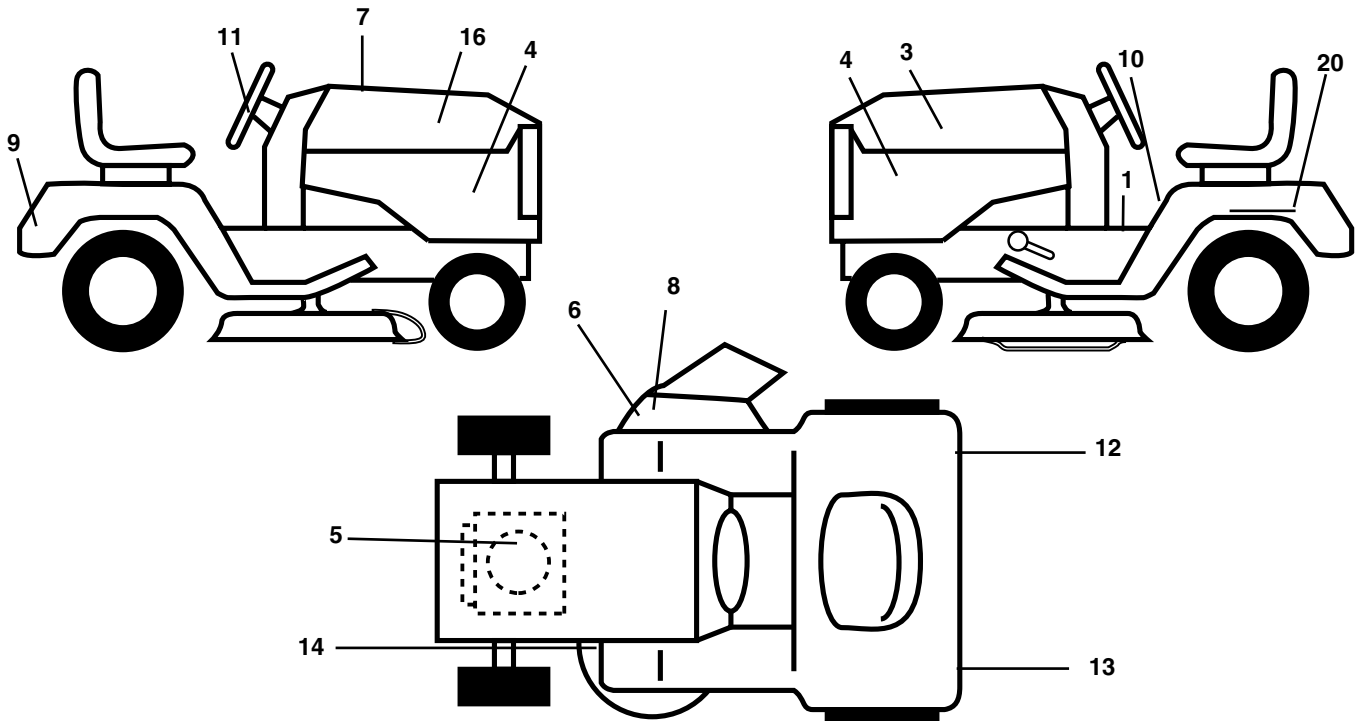

ILLUSTRATED PARTS LIST

MODEL NO. - 96012002701

CUSTOMER CATALOG NUMBER - BB18542LT

REPAIR PARTS

TRACTOR -- MODEL NUMBER BB18542LT (96012002701)

DECALS

KEY NO.	PART NO.	DESCRIPTION
1	193863	Decal Oper
3	186164	Decal Hood LH
4	189290	Decal Side Panel Logo
5	189288	Decal HP Engine
6	170563	Decal Warning, Keep Hand Away
7	194553	Decal Replacement Parts
8	179128	Decal Deck "B" 42"
9	172740	Decal Fender Logo
10	157140	Decal Fender Danger E/F
11	172743	Decal Ins Strg Whl
12	173587	Decal Fend Reflector Rh

NOTE: All component dimensions given in U.S. inches
1 inch = 25.4 mm

TRACTOR - - MODEL NUMBER BB18542LT (96012002701)

SCHEMATIC

IGNITION SWITCH

POSITION	CIRCUIT "MAKE"
OFF	M+G+A1
RUN/OVERRIDE	B+A1
RUN	B+A1 L+A2
START	B + S + A1

NOTE: All component dimensions given in U.S. inches
1 inch = 25.4 mm

REPAIR PARTS

TRACTOR - - MODEL NUMBER BB18542LT (96012002701)

SEAT ASSEMBLY

seat_lt.knob_13

KEY NO.	PART NO.	DESCRIPTION
1	188712	Seat
2	140551	Bracket Pivot Seat 8 720
3	71110616	Bolt Fin Hex 3/8-16 unc x 1
4	19131610	Washer 13/32 x 1 x 10 Ga.
5	145006	Clip Push-In
6	73800600	Nut Hex w/Ins. 3/8-16 unc
7	124181X	Spring Seat Cprsn 2 250 Blk Zi
8	17000616	Screw 3/8-16 x 1.5 Smgml
9	19131614	Washer 13/32 x 1 x 14 Ga.
10	182493	Pan Seat
11	166369	Knob Seat
12	174648	Bracket Mounting Switch

NOTE: All component dimensions given in U.S. inches
1 inch = 25.4 mm

REPAIR PARTS

TRACTOR - - MODEL NUMBER BB18542LT (96012002701)

MOWER LIFT

lift-rh.1piece_3

KEY NO.	PART NO.	DESCRIPTION
1	198417	Wire Asm Inner/Sprg W/plunger
2	198070	Shaft Asm Lift RH w/Inf
3	188822	Pin Groove 2"
4	12000002	E Ring #5133-62
5	19211621	Washer 21/32 x 1 x 21 Ga.
6	120183X	Bearing Nylon Blk 629 Id
7	125631X	Grip Handle
8	124526X	Button Plunger
11	139865	Link Lift LH Fixed Length
12	139866	Link Lift RH Fixed Length
13	4939M	Retainer Spring