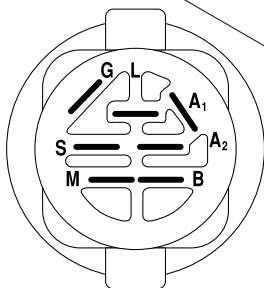

WHEELS AND TIRES

KEY NO.	PART NO.	DESCRIPTION
1	59192	Cap Valve Tire
2	65139	Stem Valve
3	106222X	Tire F T 15 x 6 0 - 6 Service
4	59904	Tube Front (Service Item Only)
5	106732X421	Rim Asm 6" front Service
6	278H	Fitting Grease (Front Wheel Only)
7	9040H	Bearing Flange (Front Wheel nly)
8	106108X421	Rim Asm 8" rear Service
9	138468	Tire R T 20 x 8-8 Service
10	7152J	Tube Rear (Service Item Only)
11	104757X421	Cap Axle Blk 1 50 x 1 00
--	144334	Sealant, Tire (10 oz. Tube)

NOTE: All component dimensions given in U.S. inches
1 inch = 25.4 mm

TRACTOR - - MODEL NUMBER BB18542LT (96012002701)

SCHEMATIC

IGNITION SWITCH

POSITION	CIRCUIT "MAKE"
OFF	M+G+A1
RUN/OVERRIDE	B+A1
RUN	B+A1 L+A2
START	B + S + A1

NOTE: All component dimensions given in U.S. inches
1 inch = 25.4 mm

REPAIR PARTS

TRACTOR - - MODEL NUMBER BB18542LT (96012002701)

ENGINE

engine-bs.1cyl_48

KEY NO.	PART NO.	DESCRIPTION
1	170551	Control, Throttle
2	17720408	Screw Hex Thd Cut 1/4-20 x 1/2
3	-----	Engine Briggs Model 31P777 (Order Parts from Engine Mfg.)
4	137352	Muffler
13	165291	Muffler Gasket
14	148456	Tube Oil Drain
23	169837	Shield, Browning/Debris Guard
29	137180	Arrester, Spark
31	185534	Tank, Fuel
32	140527	Cap, Fuel
33	123487X	Clamp, Hose Blk
37	137040	Line, Fuel
38	181654	Plug Drain Oil Easy
44	17670412	Screw Hex Wsh THDROL 1/4-20 x 3/4

NOTE: All component dimensions given in U.S. inches
1 inch = 25.4 mm

REPAIR PARTS

TRACTOR - - MODEL NUMBER BB18542LT (96012002701)

MOWER LIFT

lift-rh.1piece_3

KEY NO.	PART NO.	DESCRIPTION
1	198417	Wire Asm Inner/Sprg W/plunger
2	198070	Shaft Asm Lift RH w/Inf
3	188822	Pin Groove 2"
4	12000002	E Ring #5133-62
5	19211621	Washer 21/32 x 1 x 21 Ga.
6	120183X	Bearing Nylon Blk 629 Id
7	125631X	Grip Handle
8	124526X	Button Plunger
11	139865	Link Lift LH Fixed Length
12	139866	Link Lift RH Fixed Length
13	4939M	Retainer Spring