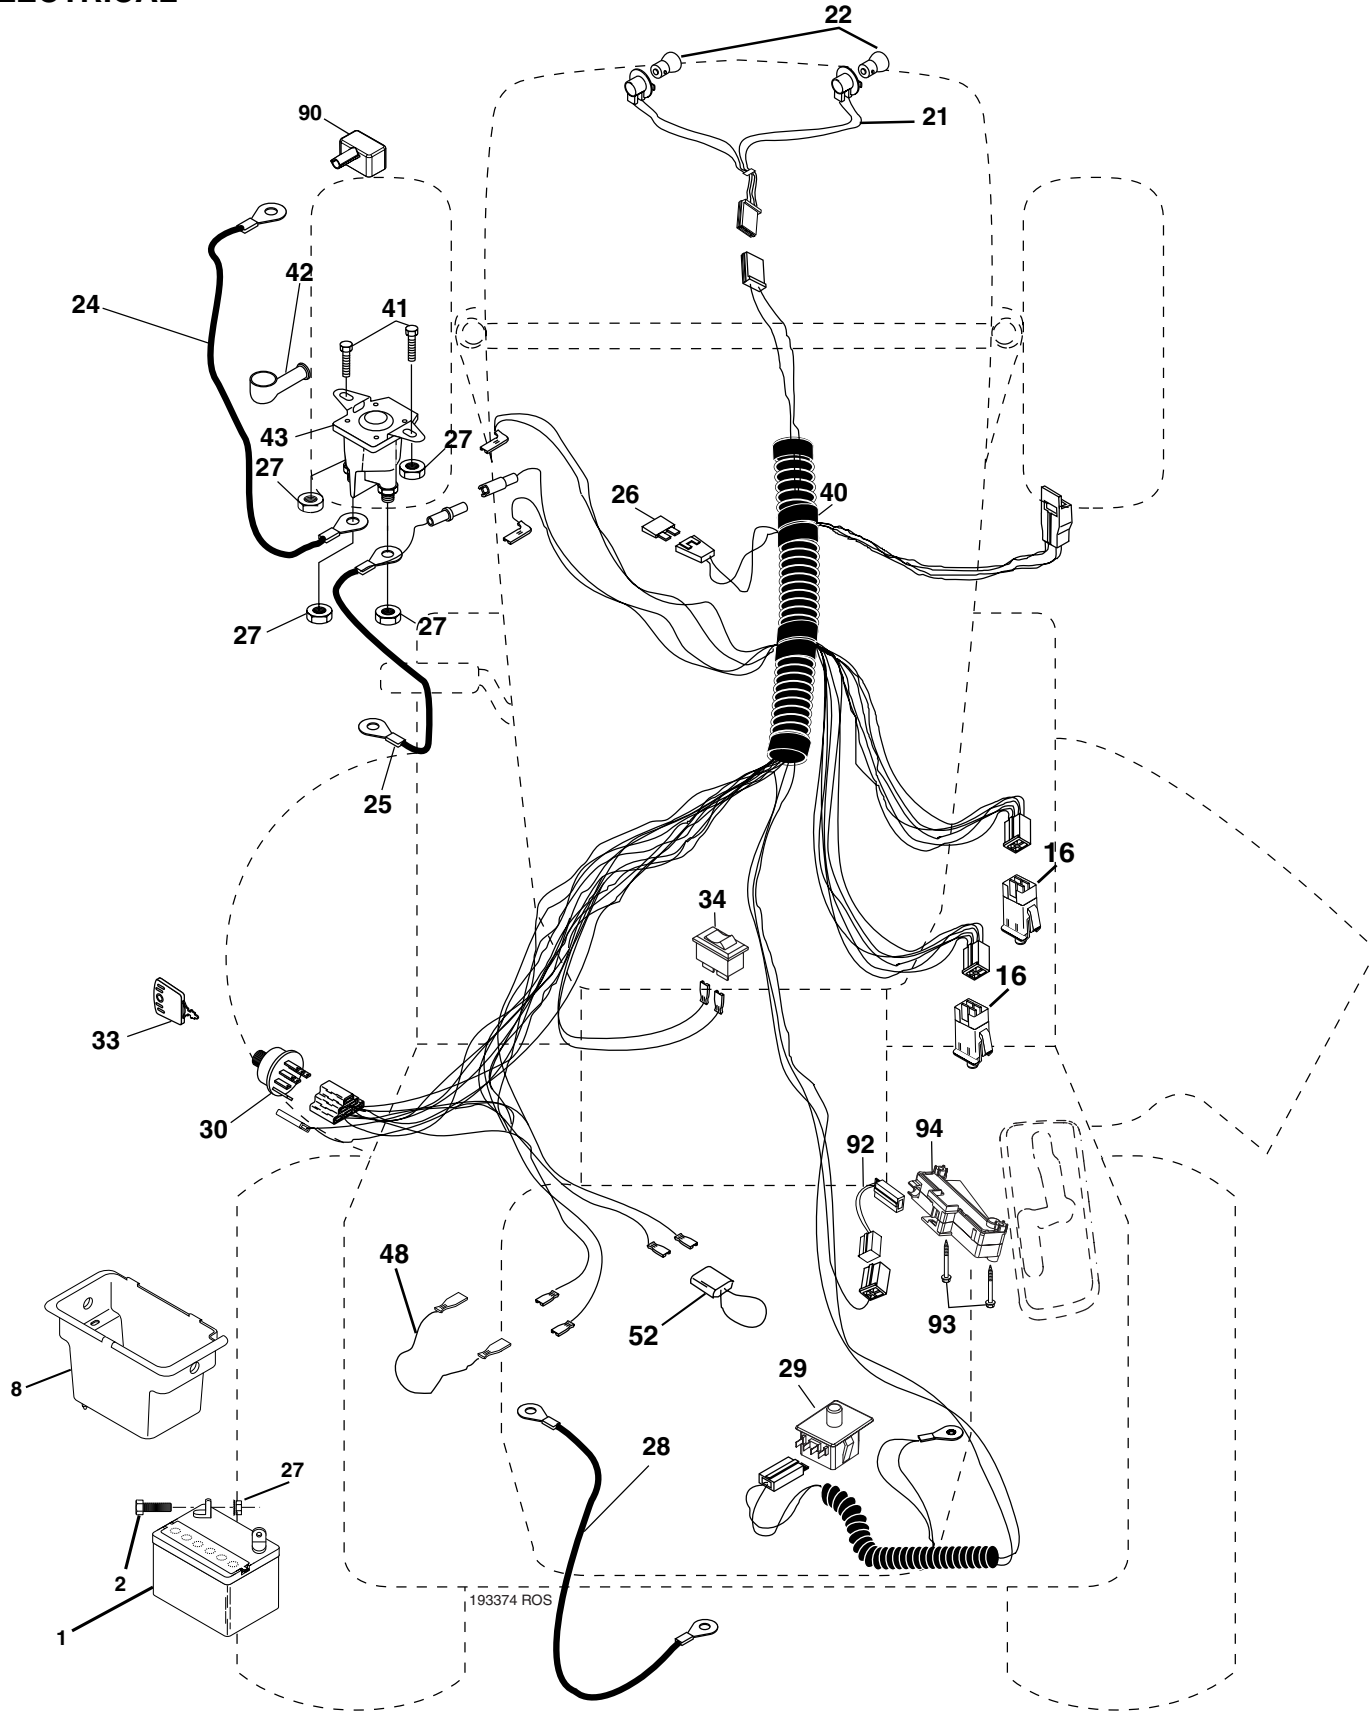

ILLUSTRATED PARTS LIST

MODEL NO. - 96012002701

CUSTOMER CATALOG NUMBER - BB18542LT

REPAIR PARTS

TRACTOR -- MODEL NUMBER BB18542LT (96012002701)

DECALS

KEY NO.	PART NO.	DESCRIPTION
1	193863	Decal Oper
3	186164	Decal Hood LH
4	189290	Decal Side Panel Logo
5	189288	Decal HP Engine
6	170563	Decal Warning, Keep Hand Away
7	194553	Decal Replacement Parts
8	179128	Decal Deck "B" 42"
9	172740	Decal Fender Logo
10	157140	Decal Fender Danger E/F
11	172743	Decal Ins Strg Whl
12	173587	Decal Fend Reflector Rh

WHEELS AND TIRES

KEY NO.	PART NO.	DESCRIPTION
1	59192	Cap Valve Tire
2	65139	Stem Valve
3	106222X	Tire F T 15 x 6 0 - 6 Service
4	59904	Tube Front (Service Item Only)
5	106732X421	Rim Asm 6" front Service
6	278H	Fitting Grease (Front Wheel Only)
7	9040H	Bearing Flange (Front Wheel nly)
8	106108X421	Rim Asm 8" rear Service
9	138468	Tire R T 20 x 8-8 Service
10	7152J	Tube Rear (Service Item Only)
11	104757X421	Cap Axle Blk 1 50 x 1 00
--	144334	Sealant, Tire (10 oz. Tube)

ELECTRICAL

REPAIR PARTS

TRACTOR - - MODEL NUMBER BB18542LT (96012002701)

ELECTRICAL

KEY NO.	PART NO.	DESCRIPTION
1	163465	Battery
2	74760412	Bolt Hex Hd 1/4-20 unc x 3/4
8	176689	Box Battery
16	176138	Switch Interlock
21	183759	Harness Socket Light
22	4152J	Bulb, Light # 1156
24	4799J	Cable Battery
25	146147	Cable Battery 6 Ga. Red w/16 wire 44"
26	175158	Fuse
27	73510400	Nut Keps Hex 1/4-20 unc
28	4207J	Cable Ground 12" Blk 6 Ga.
29	192749	Switch Seat
30	193350	Switch Ign
33	140401	Key Ign Molded Generic
34	110712X	Switch Light/Reset
40	193374	Harness Ign
41	71110408	Bolt Fin Hex 1/4-20 unc x 1/2
42	131563	Cover Terminal Red
43	178861	Solenoid
48	140844	Adapter Ammeter
52	141940	Protection Loop
90	180449	Cover Terminal
92	193465	Harness Pigtail Reverse Switch
93	192540	Screw Plastic 10-14 x 2.0
94	191834	Modual Reverse ROS