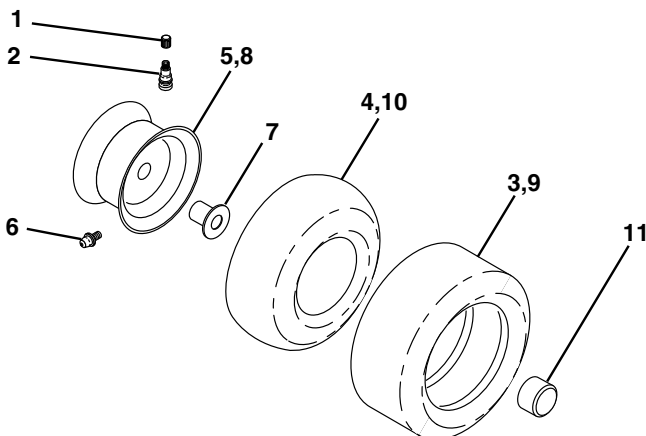

WHEELS AND TIRES

KEY NO.	PART NO.	DESCRIPTION
1	59192	Cap Valve Tire
2	65139	Stem Valve
3	106222X	Tire F T 15 x 6 0 - 6 Service
4	59904	Tube Front (Service Item Only)
5	106732X421	Rim Asm 6" front Service
6	278H	Fitting Grease (Front Wheel Only)
7	9040H	Bearing Flange (Front Wheel nly)
8	106108X421	Rim Asm 8" rear Service
9	138468	Tire R T 20 x 8-8 Service
10	7152J	Tube Rear (Service Item Only)
11	104757X421	Cap Axle Blk 1 50 x 1 00
--	144334	Sealant, Tire (10 oz. Tube)

NOTE: All component dimensions given in U.S. inches
1 inch = 25.4 mm