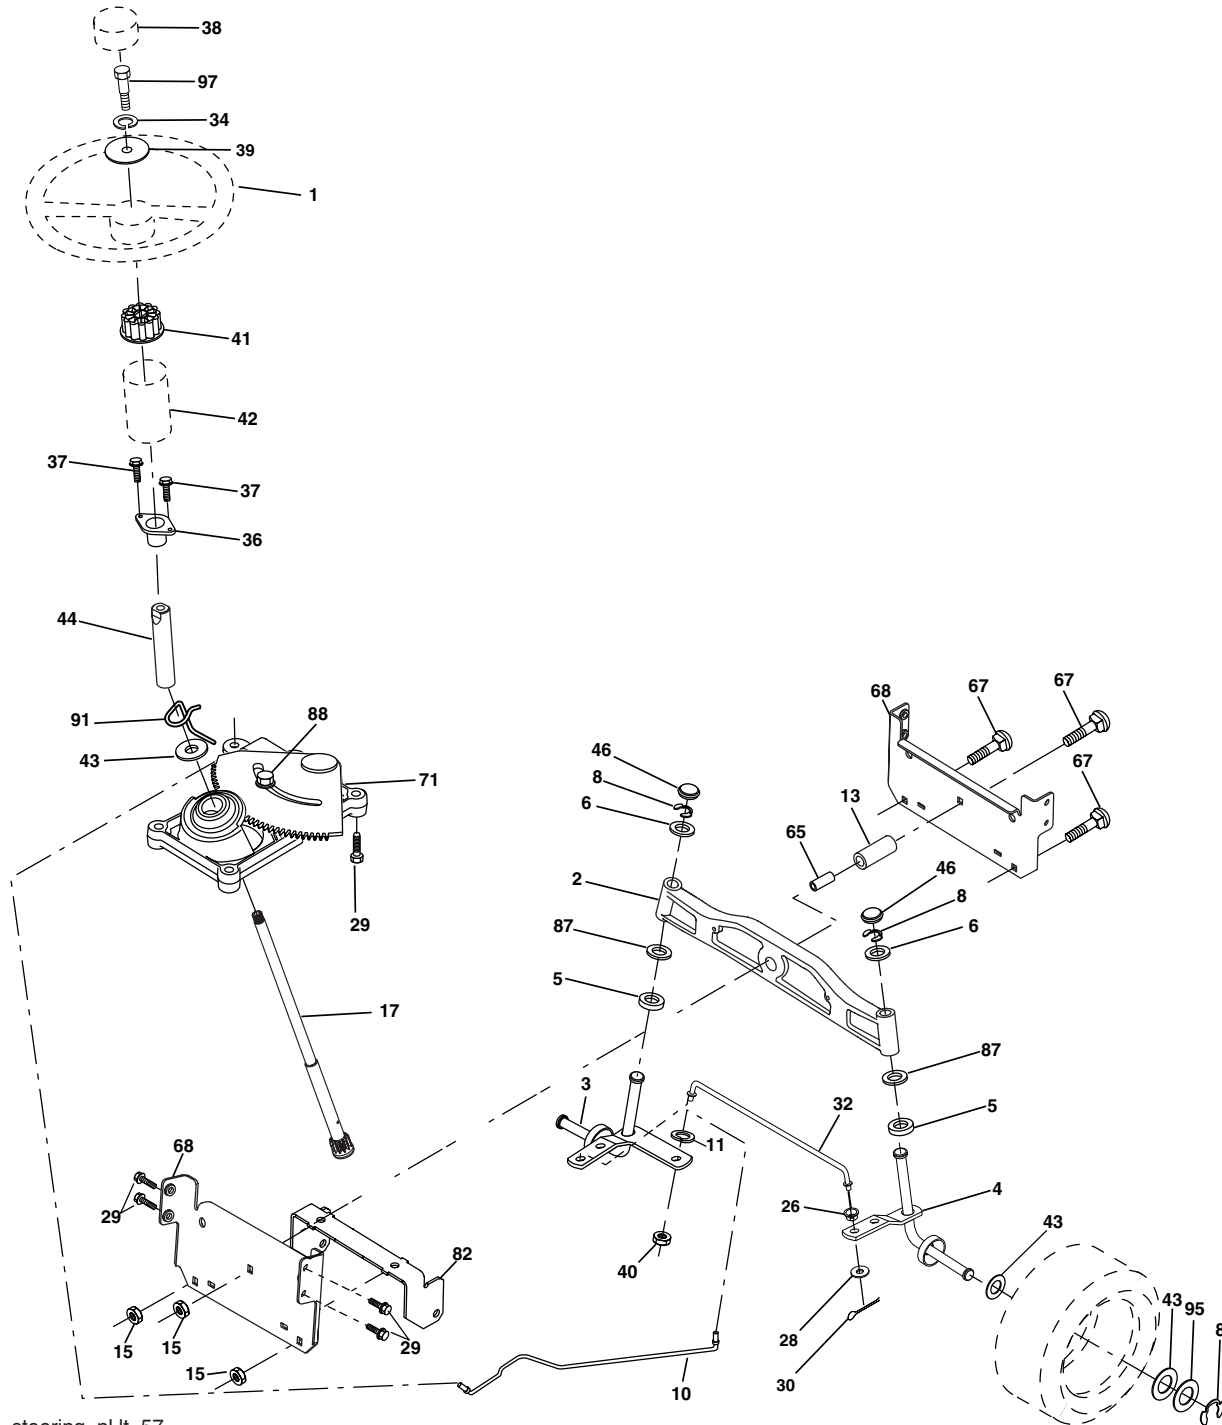

NOTE: All component dimensions given in U.S. inches
1 inch = 25.4 mm

REPAIR PARTS

TRACTOR - - MODEL NUMBER BB18542LT (96012002701)

STEERING ASSEMBLY

steering_pl.lt_57

REPAIR PARTS

TRACTOR - - MODEL NUMBER BB18542LT (96012002701)