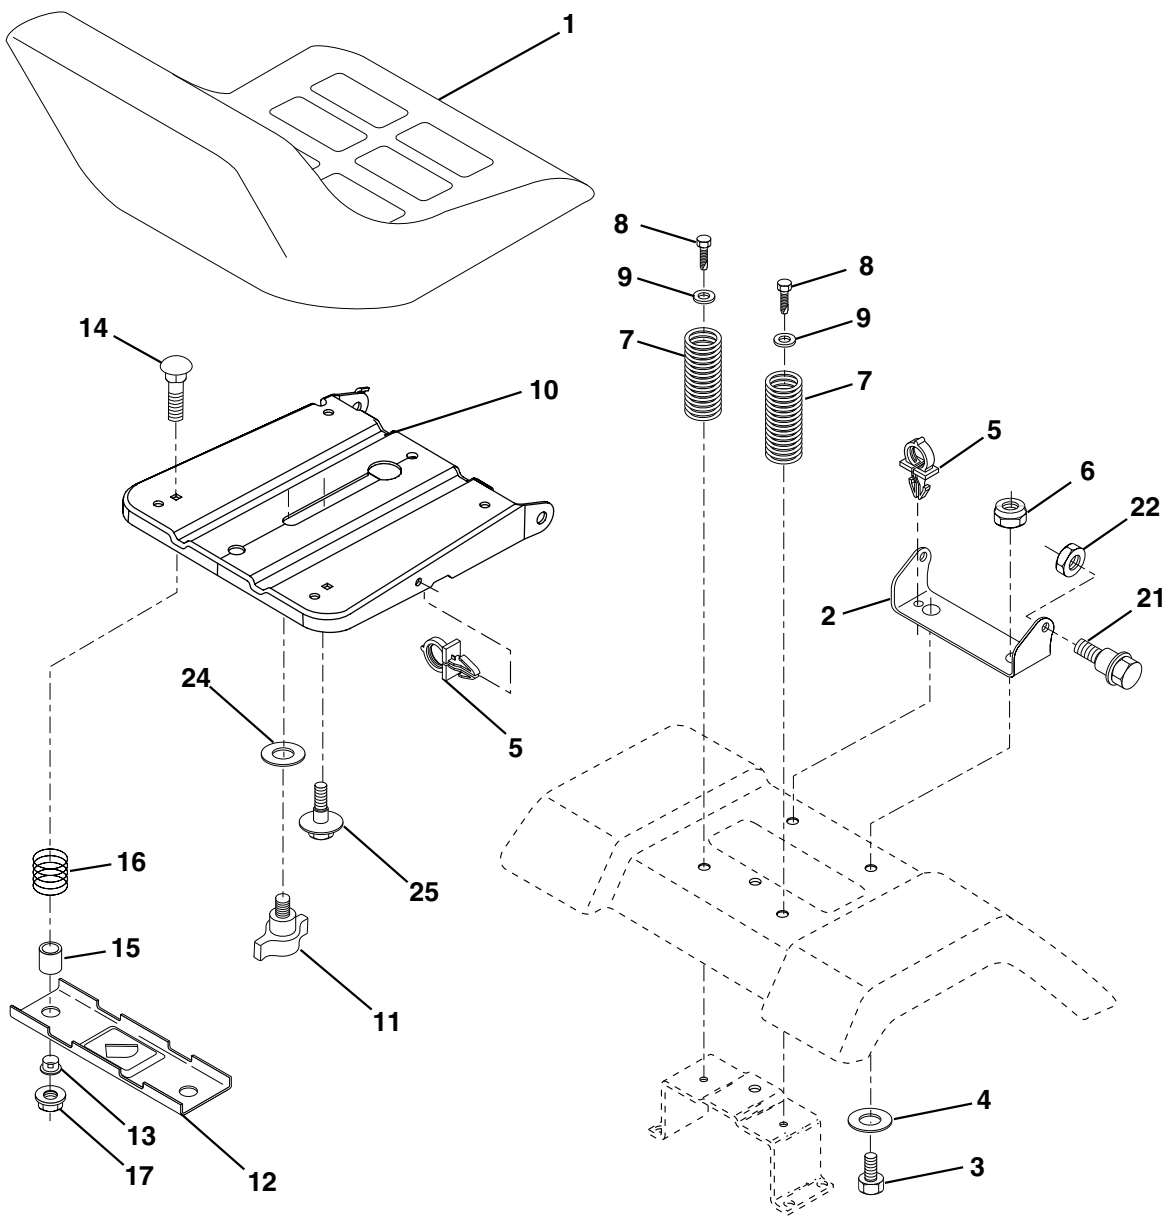

NOTE: All component dimensions given in U.S. inches
1 inch = 25.4 mm

REPAIR PARTS

TRACTOR - - MODEL NUMBER BB18542LT (96012002701)

STEERING ASSEMBLY

steering_pl.lt_57

REPAIR PARTS

TRACTOR - - MODEL NUMBER BB18542LT (96012002701)

NOTE: All component dimensions given in U.S. inches
1 inch = 25.4 mm

REPAIR PARTS

TRACTOR - - MODEL NUMBER BB18542LT (96012002701)

SEAT ASSEMBLY

seat_lt.knob_13

KEY NO.	PART NO.	DESCRIPTION
1	188712	Seat
2	140551	Bracket Pivot Seat 8 720
3	71110616	Bolt Fin Hex 3/8-16 unc x 1
4	19131610	Washer 13/32 x 1 x 10 Ga.
5	145006	Clip Push-In
6	73800600	Nut Hex w/Ins. 3/8-16 unc
7	124181X	Spring Seat Cprsn 2 250 Blk Zi
8	17000616	Screw 3/8-16 x 1.5 Smgml
9	19131614	Washer 13/32 x 1 x 14 Ga.
10	182493	Pan Seat
11	166369	Knob Seat
12	174648	Bracket Mounting Switch