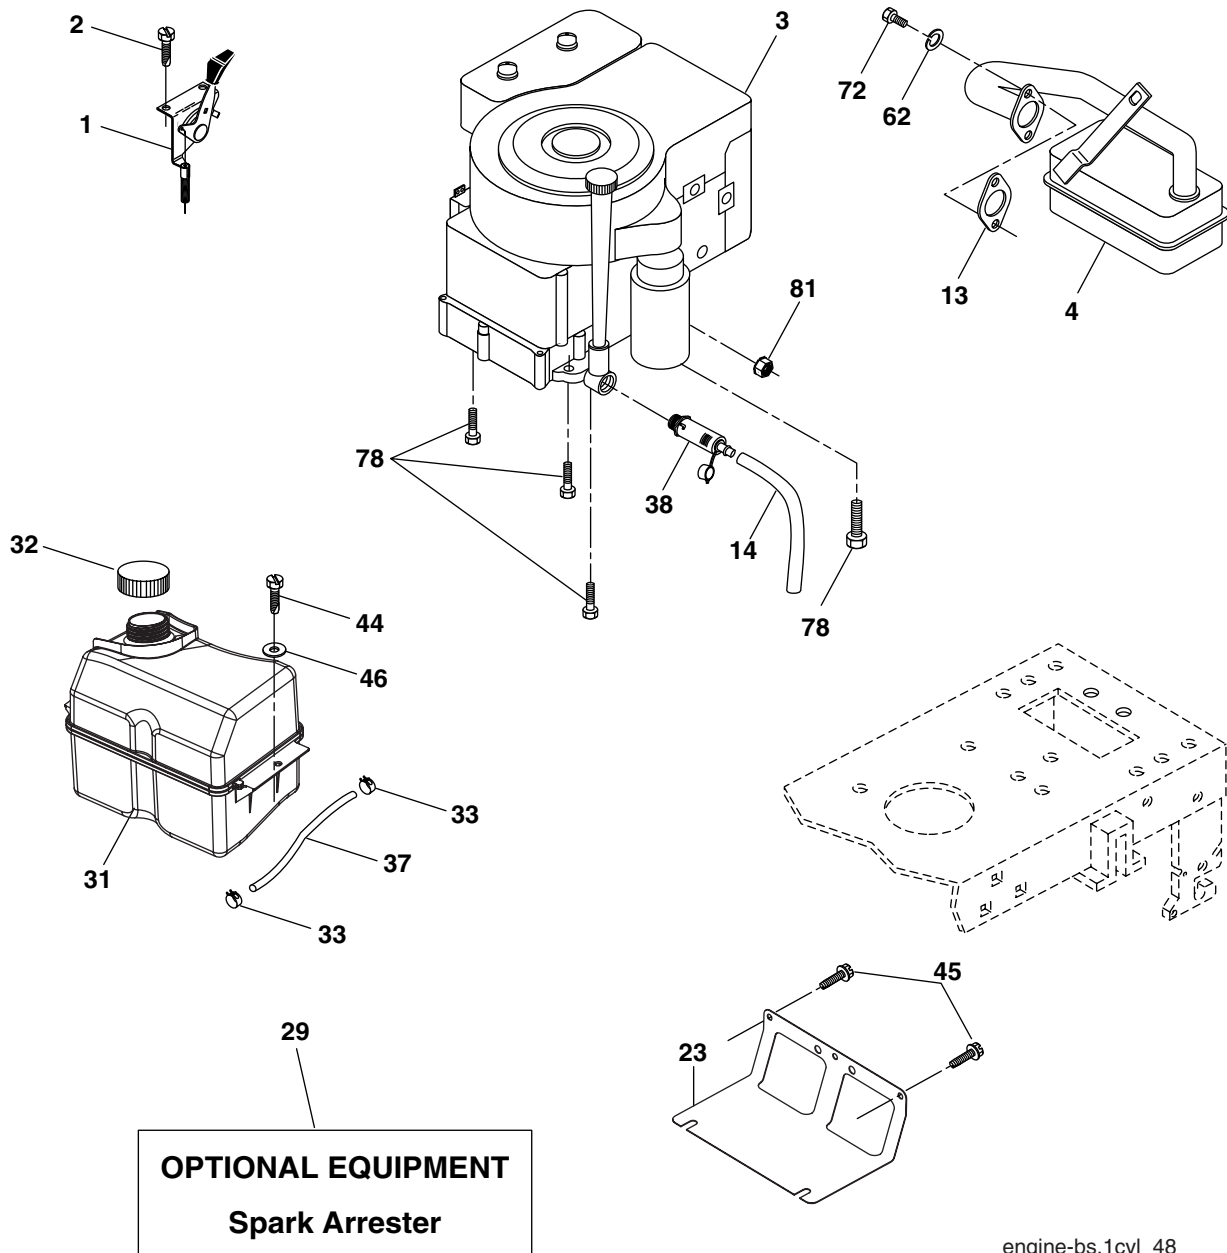

NOTE: All component dimensions given in U.S. inches
1 inch = 25.4 mm

REPAIR PARTS

TRACTOR - - MODEL NUMBER BB18542LT (96012002701)

SEAT ASSEMBLY

seat_lt.knob_13

KEY NO.	PART NO.	DESCRIPTION
1	188712	Seat
2	140551	Bracket Pivot Seat 8 720
3	71110616	Bolt Fin Hex 3/8-16 unc x 1
4	19131610	Washer 13/32 x 1 x 10 Ga.
5	145006	Clip Push-In
6	73800600	Nut Hex w/Ins. 3/8-16 unc
7	124181X	Spring Seat Cprsn 2 250 Blk Zi
8	17000616	Screw 3/8-16 x 1.5 Smgml
9	19131614	Washer 13/32 x 1 x 14 Ga.
10	182493	Pan Seat
11	166369	Knob Seat
12	174648	Bracket Mounting Switch

NOTE: All component dimensions given in U.S. inches
1 inch = 25.4 mm

REPAIR PARTS

TRACTOR - - MODEL NUMBER BB18542LT (96012002701)

ENGINE

engine-bs.1cyl_48

KEY NO.	PART NO.	DESCRIPTION
1	170551	Control, Throttle
2	17720408	Screw Hex Thd Cut 1/4-20 x 1/2
3	-----	Engine Briggs Model 31P777 (Order Parts from Engine Mfg.)
4	137352	Muffler
13	165291	Muffler Gasket
14	148456	Tube Oil Drain
23	169837	Shield, Browning/Debris Guard
29	137180	Arrester, Spark
31	185534	Tank, Fuel
32	140527	Cap, Fuel
33	123487X	Clamp, Hose Blk
37	137040	Line, Fuel
38	181654	Plug Drain Oil Easy
44	17670412	Screw Hex Wsh THDROL 1/4-20 x 3/4

NOTE: All component dimensions given in U.S. inches
1 inch = 25.4 mm

REPAIR PARTS

TRACTOR - - MODEL NUMBER BB18542LT (96012002701)

MOWER LIFT

lift-rh.1piece_3

KEY NO.	PART NO.	DESCRIPTION
1	198417	Wire Asm Inner/Sprg W/plunger
2	198070	Shaft Asm Lift RH w/Inf
3	188822	Pin Groove 2"
4	12000002	E Ring #5133-62
5	19211621	Washer 21/32 x 1 x 21 Ga.
6	120183X	Bearing Nylon Blk 629 Id
7	125631X	Grip Handle
8	124526X	Button Plunger
11	139865	Link Lift LH Fixed Length
12	139866	Link Lift RH Fixed Length
13	4939M	Retainer Spring