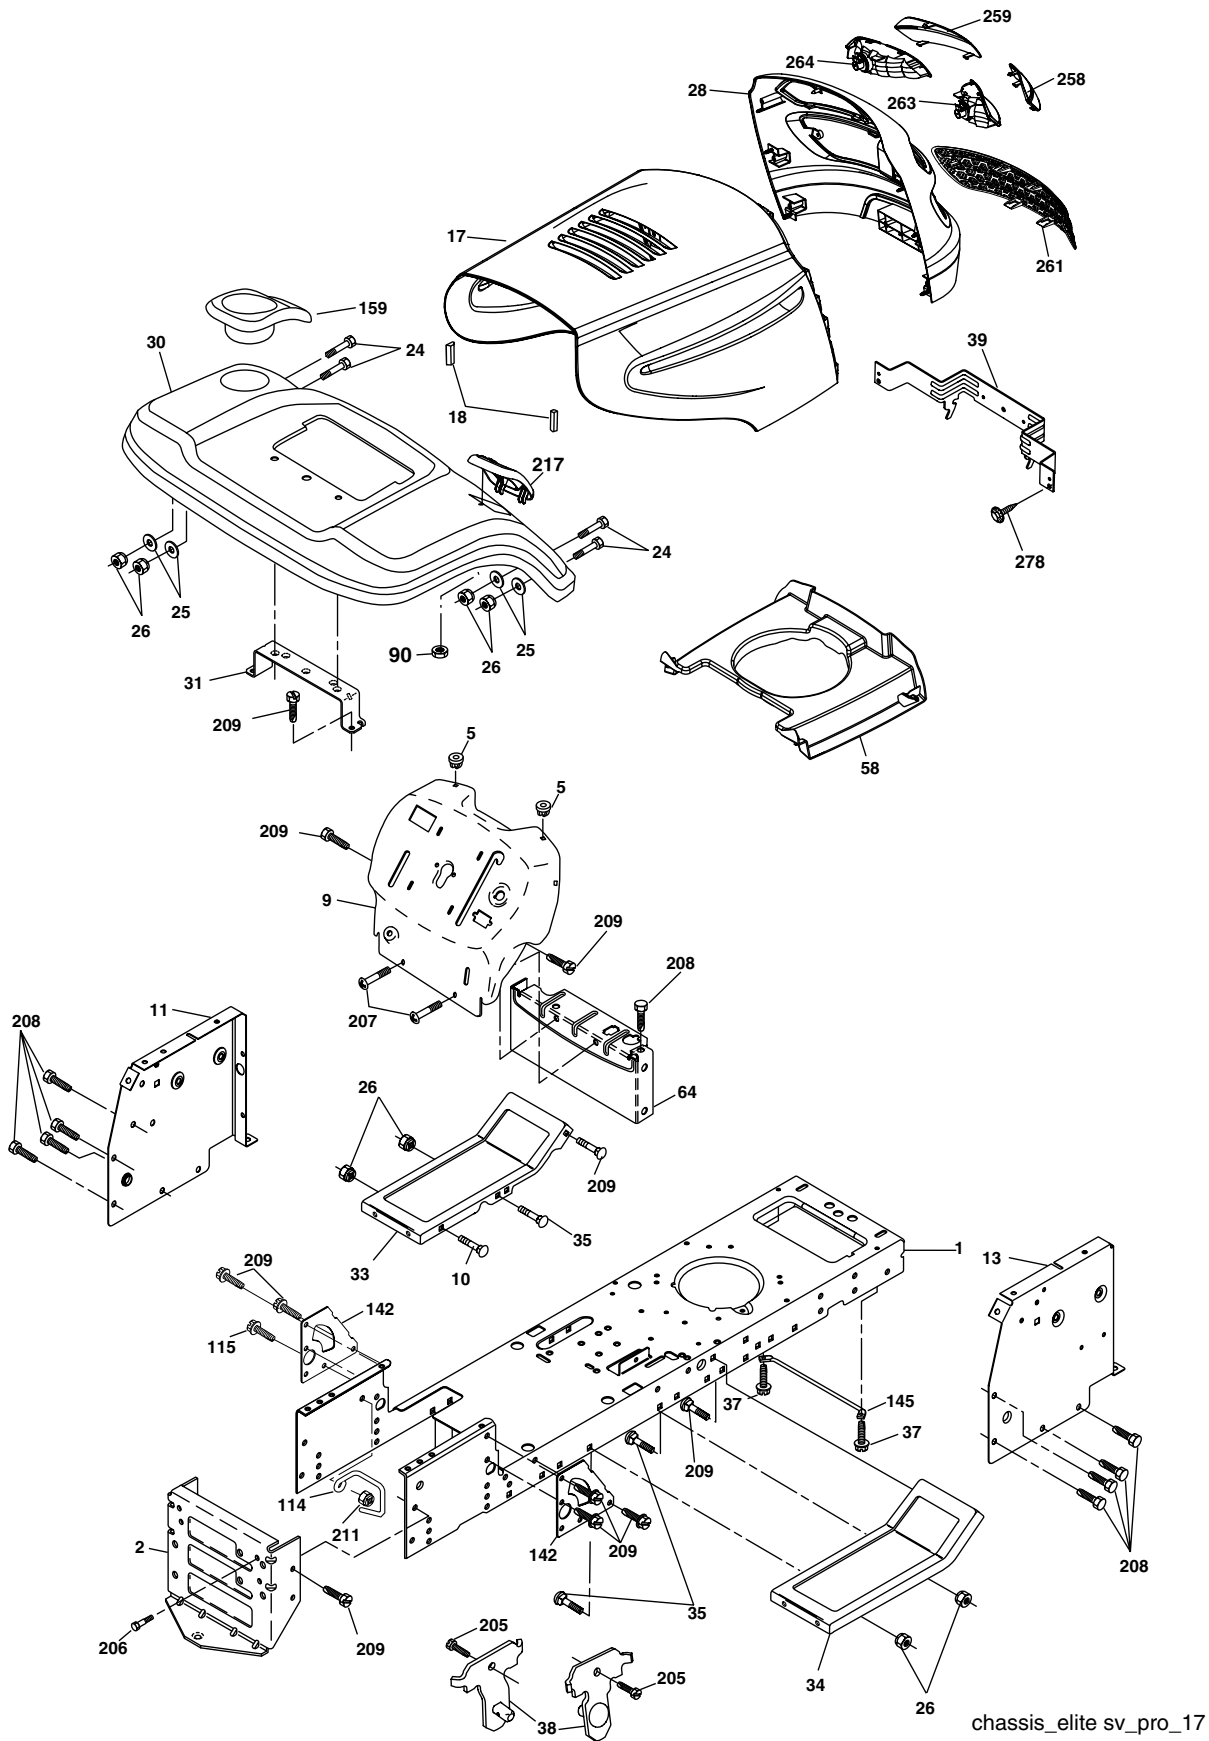

REPAIR PARTS

TRACTOR - - MODEL NUMBER BB18542LT (96012002701) CHASSIS AND ENCLOSURES

chassis_elite sv_pro_17

REPAIR PARTS

TRACTOR - - MODEL NUMBER BB18542LT (96012002701) CHASSIS AND ENCLOSURES

KEY NO.	PART NO.	DESCRIPTION
1	174619	Chassis
2	176554	Drawbar
5	155272	Bumper Hood/Dash
9	193510X010	Dash P/L
10	72140608	Bolt Carriage 3/8-16 x 1
11	174996	Panel Dash Lh
13	179174X010	Panel Dash Rh
17	183393X428	Hood
18	184921	Bumper Hood
24	74780616	Bolt Fin Hex 3/8-16 unc x 1 Gr. 5
25	19131312	Washer 13/32 x 13/16 x 12 Ga.
26	73800600	Nut Lock Hex W/Ins 3/8-16 unc
28	183828	Grille/Lens Asm (Includes Key Nos. 258, 259, 261, 263, 264)
30	192528X428	Fender
31	136619	Bracket Fender
33	179716X428	Footrest LH
34	179717X428	Footrest RH
35	72110606	Bolt RDHD SHT SQNK 3/8-16 x 3/4
37	17490508	Screw Thdrol 6/16-18 x 1/2 TYT
38	175710	Bracket Asm Pivot Mower Rear
39	174714	Bracket Pivot
58	184322	Duct Air
64	154798	Dash Lower STLT
90	124346X	Nut Self-Thd Wsh-Hd
114	158112	Keeper Belt Rear LH
115	17060620	Screw THDROL 3/8-16 x 1-1/4
142	175702	Plate Reinforcement STLT
145	156524	Rod Pivot Chassis/Hood
159	169473X428	Cupholder
206	170165	Bolt Shoulder 5/16-18
207	17670508	Screw Thdrol 5/16-18 x 1/2
208	17670608	Screw Thdrol 3/8-16 x 1/2
209	17000612	Screw Hexwsh Thdr 3/8-16 x 3/4
211	145212	Nut Hex Flange Lock
217	179132X	Console Fuel Window
258	183835X599	Lens Grille Pro RH
259	183834X599	Lens Grille Pro LH
261	183829X428	Insert Grille
263	183833	Bezel Grille RH
264	183832	Bezel Grille LH
278	191611	Screw 10 x 3/4 Single Lead
--	5479J	Plug BTN BIK
--	187801	Plug Domed Plastic

NOTE: All component dimensions given in U.S. inches
1 inch = 25.4 mm