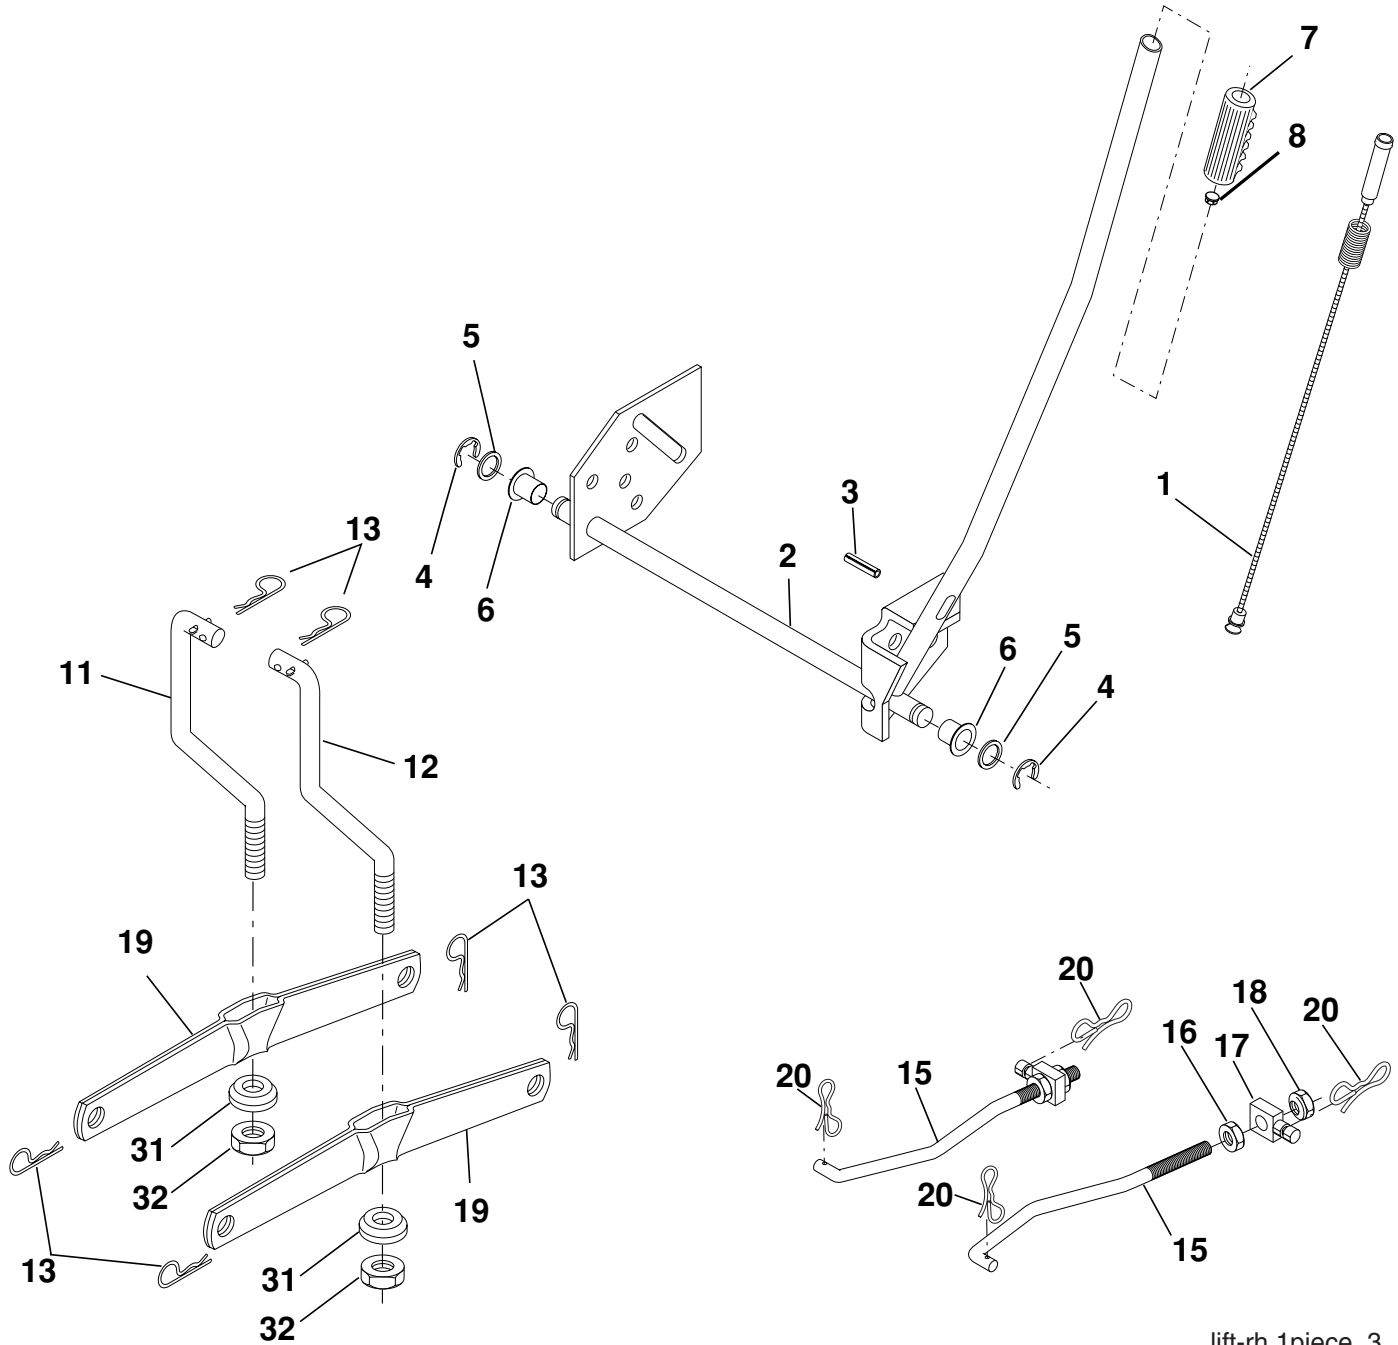

ILLUSTRATED PARTS LIST

MODEL NO. - 96012002701

CUSTOMER CATALOG NUMBER - BB18542LT

REPAIR PARTS

TRACTOR -- MODEL NUMBER BB18542LT (96012002701)

DECALS

KEY NO.	PART NO.	DESCRIPTION
1	193863	Decal Oper
3	186164	Decal Hood LH
4	189290	Decal Side Panel Logo
5	189288	Decal HP Engine
6	170563	Decal Warning, Keep Hand Away
7	194553	Decal Replacement Parts
8	179128	Decal Deck "B" 42"
9	172740	Decal Fender Logo
10	157140	Decal Fender Danger E/F
11	172743	Decal Ins Strg Whl
12	173587	Decal Fend Reflector Rh

NOTE: All component dimensions given in U.S. inches
1 inch = 25.4 mm

REPAIR PARTS

TRACTOR - - MODEL NUMBER BB18542LT (96012002701)

MOWER LIFT

lift-rh.1piece_3

KEY NO.	PART NO.	DESCRIPTION
1	198417	Wire Asm Inner/Sprg W/plunger
2	198070	Shaft Asm Lift RH w/Inf
3	188822	Pin Groove 2"
4	12000002	E Ring #5133-62
5	19211621	Washer 21/32 x 1 x 21 Ga.
6	120183X	Bearing Nylon Blk 629 Id
7	125631X	Grip Handle
8	124526X	Button Plunger
11	139865	Link Lift LH Fixed Length
12	139866	Link Lift RH Fixed Length
13	4939M	Retainer Spring