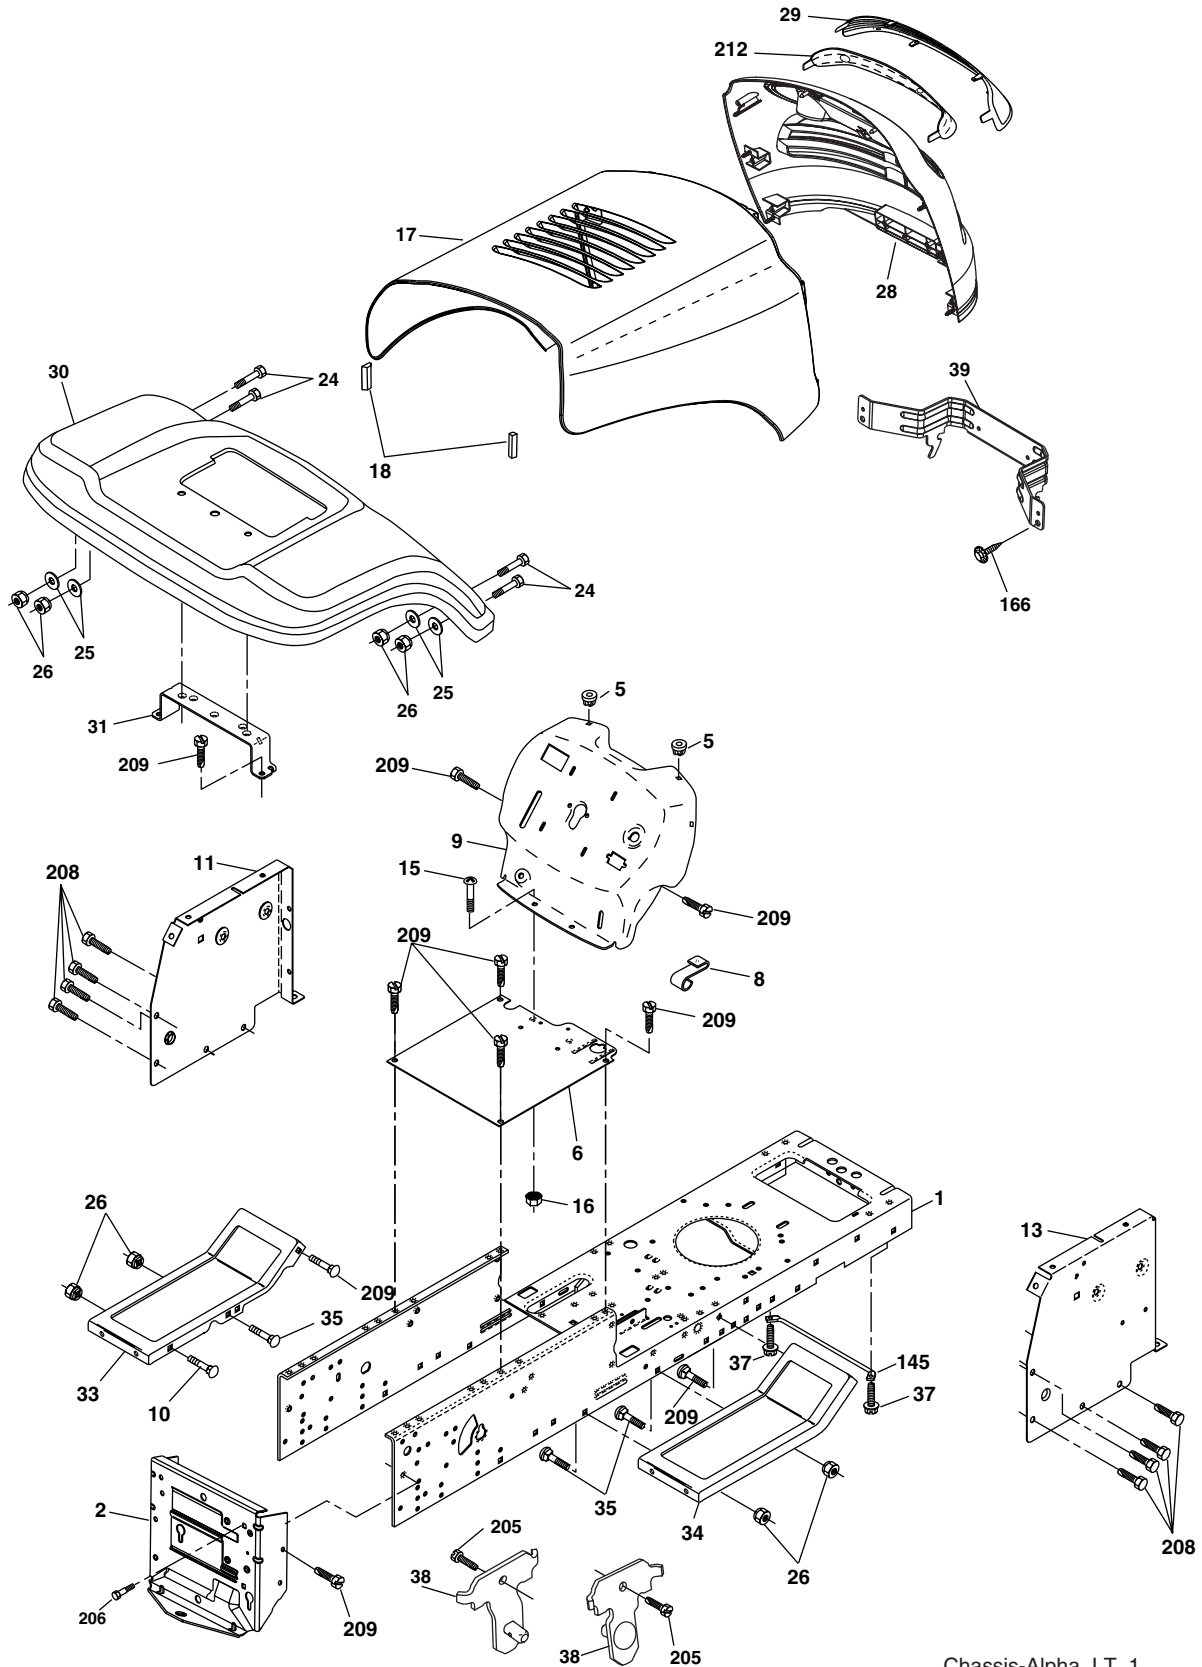

REPAIR PARTS

TRACTOR - - MODEL NUMBER WE13538LT (96012002601)

CHASSIS

Chassis-Alpha_LT_1

REPAIR PARTS

TRACTOR - - MODEL NUMBER WE13538LT (96012002601)

CHASSIS

KEY NO.	PART NO.	DESCRIPTION
1	174620	Chassis
2	176554	Drawbar, Stretch
5	155272	Bumper, Hood/Dash
6	184419	Saddle
8	155138	Clip Retainer Slide-On
9	193518X013	Dash
10	72140608	Bolt, Carriage 3/8-16 x 1
11	174996	Panel Dash LH
13	172105X010	Panel Silkscr Dash RH
15	74180512	Screw Mach TRHD 5/16-18 unc x 3/4
16	73510500	Nut Keps 5/16-18 unc
17	187559X550	Hood
18	184921	Bumper Hood
24	74780616	Bolt Fin Hex 3/8-16 unc x 1 Gr. 5
25	19131312	Washer 13/32 x 13/16 x 12 Ga.
26	73800600	Nut Lock Hex w/Ins 3/8-16 unc
28	187598	Grille/Lens Asm. (Include Key Nos. 29 and 212)
29	187567X599	Lens Grille Bar
30	192525X550	Fender
31	136619	Bracket Fender Repl 109873X
33	179716X550	Footrest Pnt LH
34	179717X550	Footrest Pnt RH
35	72110606	Bolt Rdhd Sht Sqnk 3/8-16 x 3/4
37	17490508	Screw Thdrol 5/16-18 x 1/2 TYT
38	175710	Bracket Asm. Pivot Mower
39	187568	Bracket Pivot
145	156524	Rod Pivot Chassis/Hood
205	17490608	Screw Thdrol 3/8-16 x 1/2
206	170165	Bolt Shoulder 5/16-18
208	17670608	Screw Thdrol 3/8-16 x 1/2
209	17000612	Screw Hex Wsh Thdrol 3/8-16
212	183823	Insert Lens Reflect
278	191611	Screw 10 x 3/4 Single Lead Hex
---	5479J	Plug Button Blk 359 Dia Choke
--	187801	Plug Dome Plastic

NOTE: All component dimensions given in U.S. inches
1 inch = 25.4 mm.