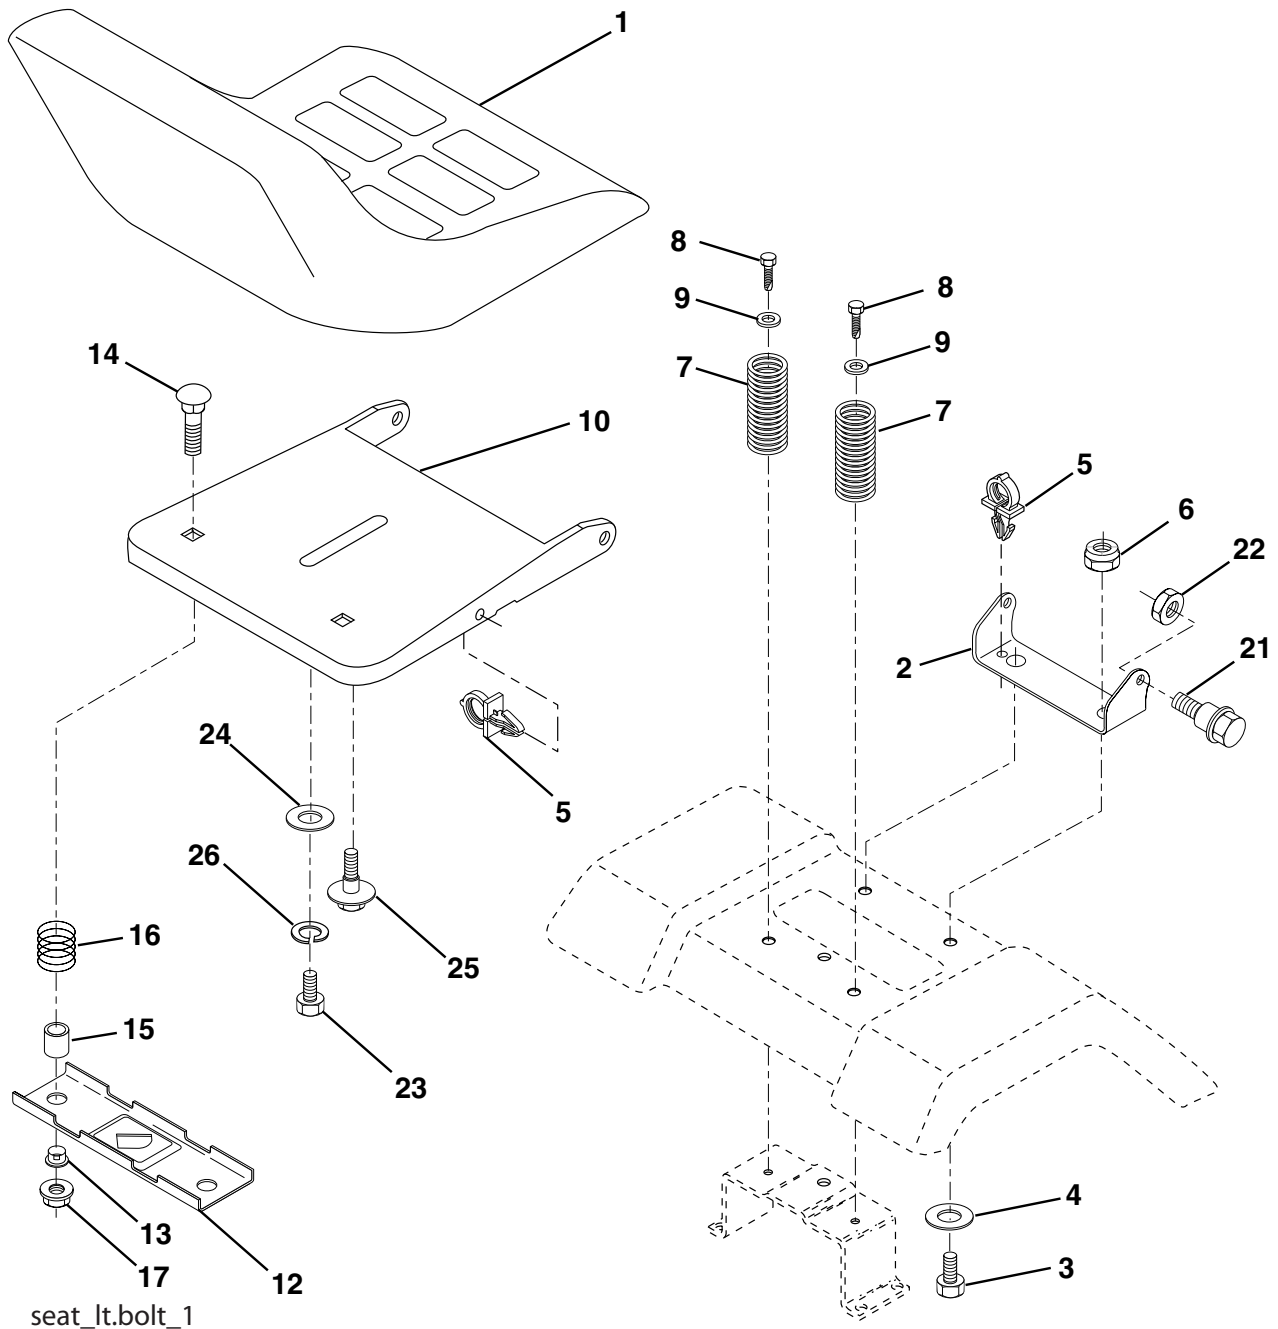

REPAIR PARTS

TRACTOR - - MODEL NUMBER WE13538LT (96012002601)

SEAT

seat_lt.bolt_1

KEY NO.	PART NO.	DESCRIPTION
1	175389	Seat
2	140551	Bracket Seat Pivot
3	71110616	Bolt Hex 3/8 - 16 x 1
4	19131610	Washer 13/32 x 1 x10 Ga.
5	145006	Clip Push-In Hinged
6	73800600	Nut Lock Hex w/Ins 3/8 - 16
7	124181X	Spring Seat Cprsn 2 250 Blk Zi
8	17000616	Screw 3/8-16 x 1.5
9	19131614	Washer 3/8-16 x 1 x 14 Ga.
10	182493	Pan Pnt Seat (Blk)
12	174648	Bracket Pnt Mounting Switch
13	121248X	Bushing Snap Blk Nyl

KEY NO.	PART NO.	DESCRIPTION
14	72050412	Bolt Rdhd Sht Nk 1/4 - 20 x 1 -1/2
15	134300	Spacer Split .28 x .96
16	121250X	Spring Cprsn
17	123976X	Nut Lock 1/4 Lge Flg
21	171852	Bolt Shoulder 5/16-18 unc-2A
22	73800500	Nut Lock Hex w/Ins 5/16 - 18
23	71110814	Bolt Hex
24	19171912	Washer 17/32 x 1-3/16 x 12 Ga.
25	127018X	Bolt Shoulder 5/16-18 x .62
26	10040800	Washer Lock Hvy Hlcl Spr 1/2

NOTE: All component dimensions given in U.S. inches
1 inch = 25.4 mm.