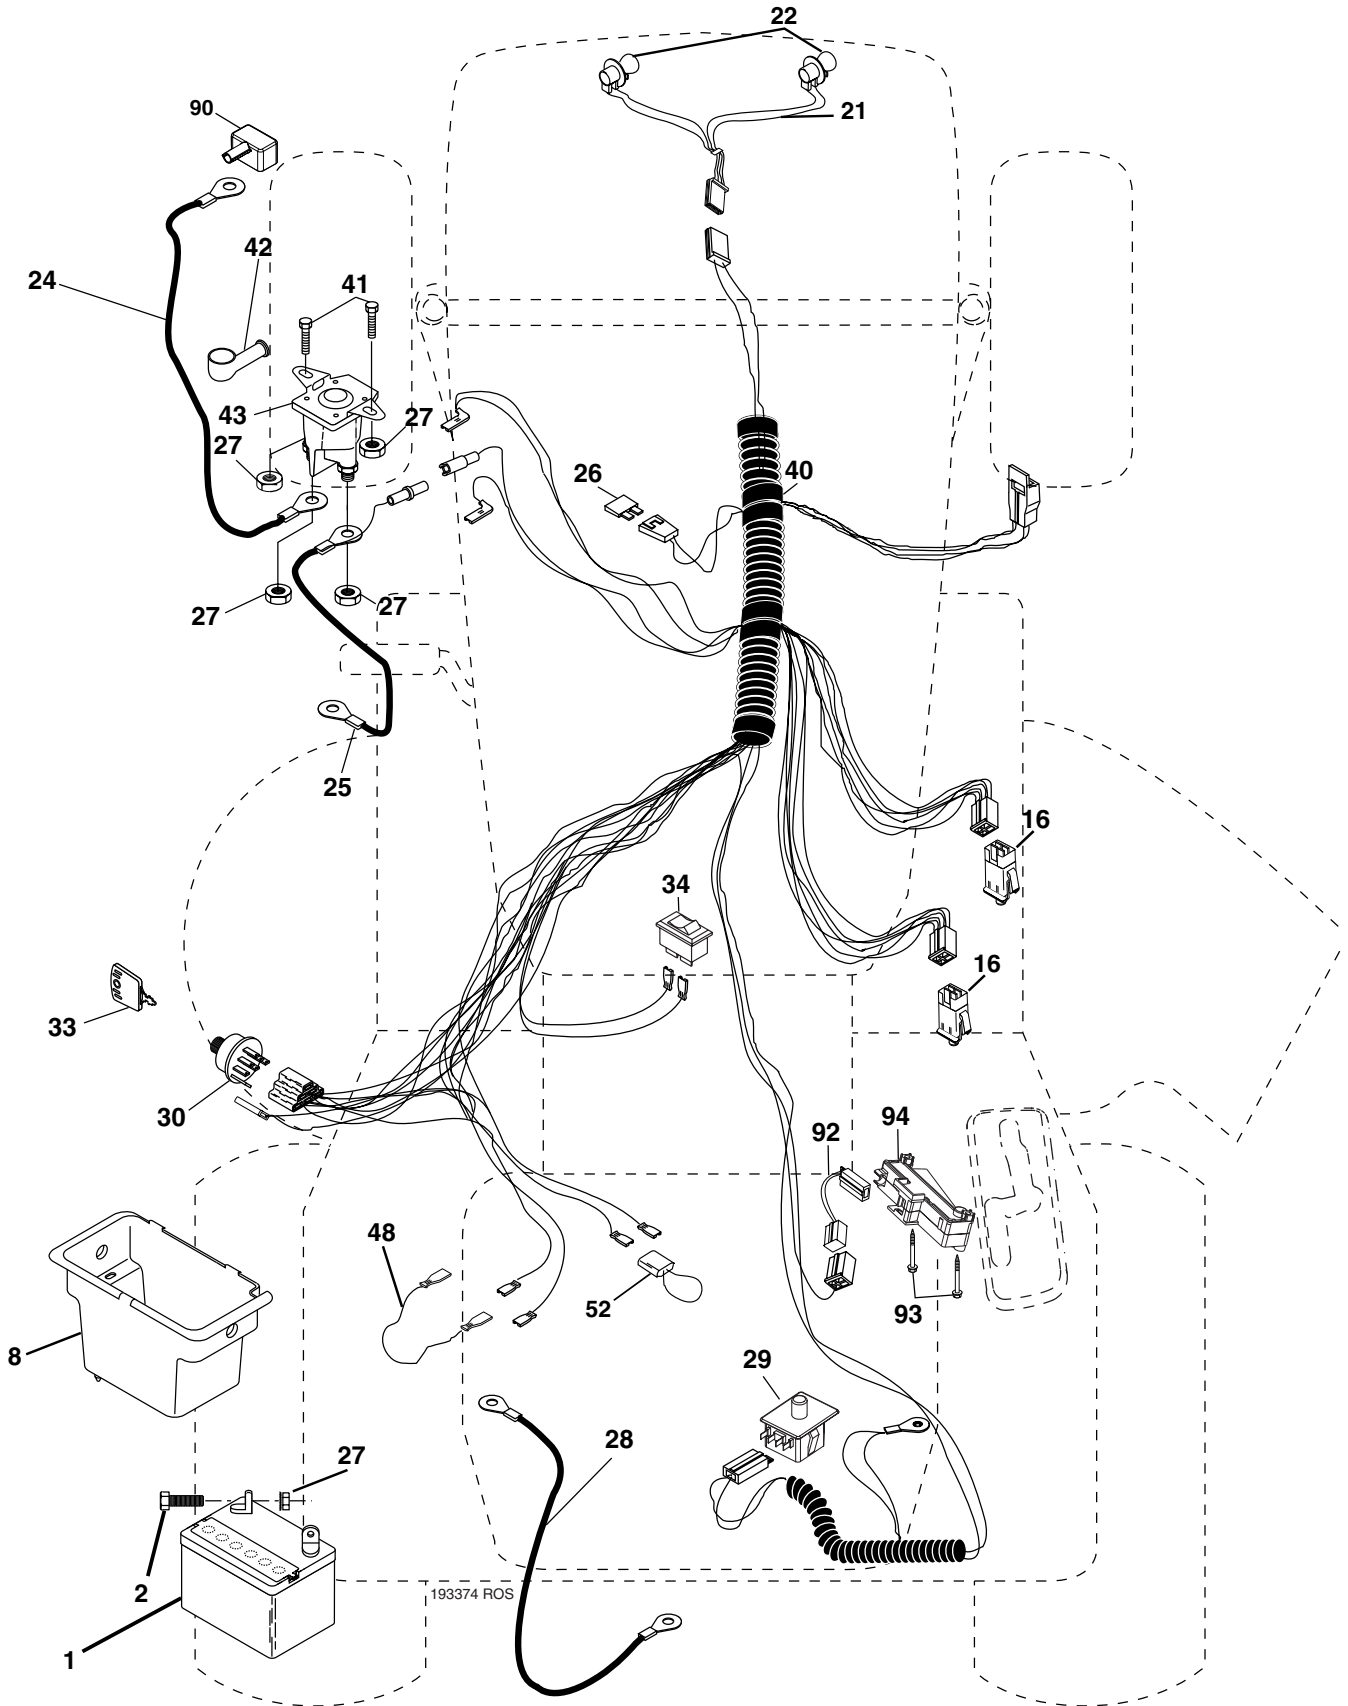

REPAIR PARTS

TRACTOR -- MODEL NUMBER WE13538LT (96012002601)

ELECTRICAL

REPAIR PARTS

TRACTOR - - MODEL NUMBER WE13538LT (96012002601)

ELECTRICAL

KEY NO.	PART NO.	DESCRIPTION
1	163465	Battery
2	74760412	Bolt Hex Hd 1/4-20 unc x 3/4
8	176689	Box Battery
16	176138	Switch Interlock
21	175688	Harness Asm Light W/4152j
22	4152J	Bulb Light #1156
24	4799J	Cable Battery 6 Ga. 11"red
25	146147	Cable Battery
26	175158	Fuse 20 AMP
27	73510400	Nut Keps Hex 1/4-20 unc
28	4207J	Cable Ground 6 Ga. 12" Black
29	192749	Switch Seat
30	193350	Switch Ign
33	140401	Key Ign
34	110712X	Switch Light/Reset
40	193374	Harness Ign
41	71110408	Bolt Blk Fin Hex 1/4-20
42	131563	Cover Terminal Red
43	178861	Solenoid
48	140844	Adapter Ammeter
52	141940	Protection Wire Loop
90	180449	Cover Terminal Battery
92	193465	Harness Pigtail Reverse Switch
93	192540	Screw Plastite 10-14 x 2.0
94	191834	Module Reverse ROS

NOTE: All component dimensions given in U. S. inches 1 inch = 25.4 mm.