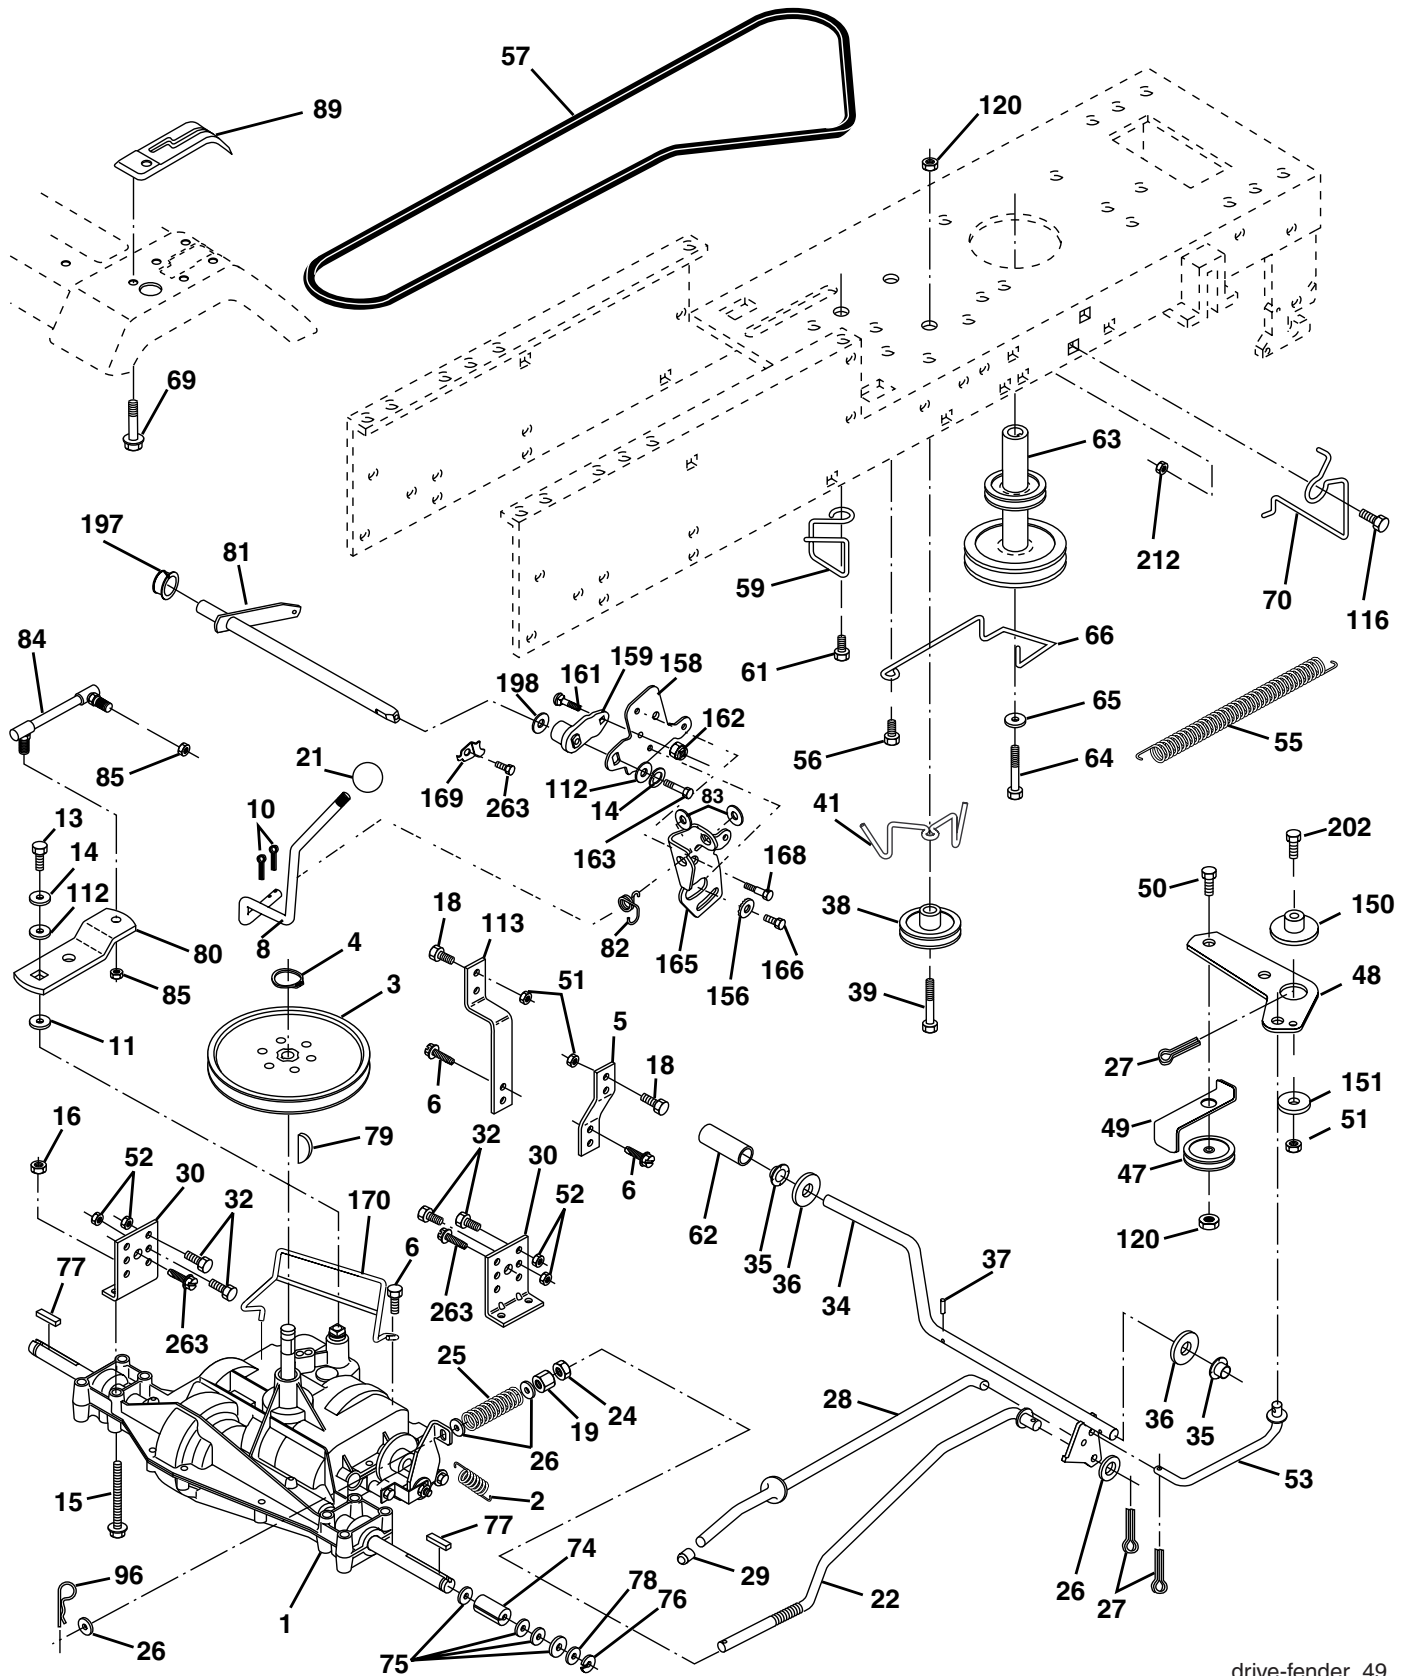

REPAIR PARTS

TRACTOR -- MODEL NUMBER WE13538LT (96012002601)

DRIVE

drive-fender_49

REPAIR PARTS

TRACTOR - - MODEL NUMBER WE13538LT (96012002601)

DRIVE

KEY NO.	PART NO.	DESCRIPTION	KEY NO.	PART NO.	DESCRIPTION
1	-----	Transaxle Dana Model 331-3000 (Order parts from transaxle manufacturer)	62	8883R	Cover Pedal Blk Round
2	146682	Spring Return Brake	63	175410	Engine Pulley LT/YT
3	123666X	Pulley Transaxle 18"tires	64	173937	Bolt Hex 7/16-20 x 4 Gr. 5
4	12000028	Ring Retainer # 5100-62	65	10040700	Washer Lock Hvy Hlcl Spr 7/16
5	121520X	Strap Torque 30 Degrees RH	66	154778	Keeper Belt Engine
6	17000512	Screw 5/16-18 x 3/4	69	142432	Screw 1/4 x 1/2 unc
8	192706	Rod Shifter Blk	70	134683	Guide Belt Mower Drive RH
10	76020416	Pin Cotter 1/8 x 1 Cad	74	109502X	Spacer Axle
11	105701X	Washer Plate Shf 388 Sq Hole	75	121749X	Washer 25/32 x 1 1/4 x 16 Ga.
13	74550412	Bolt 1/4-28 unf Gr. 8 w/Patch	76	12000001	E-ring #5133-75
14	10040400	Washer Lock Hvy Helical 1/4	77	123583X	Key Square 2 0 x 1845/ 1865
15	74490544	Bolt Hex Flghd 5/16-18 Gr. 5	78	121748X	Washer 25/32 x 1-5/8 x 16 Ga.
16	73800500	Nut 5/16-18	79	2228M	Key Woodruff
18	74780616	Bolt Fin Hex 3/8-16 unc x 1 Gr. 5	80	131488	Arm Shift Transaxle
19	73800600	Nut lock Hex w/Ins 3/8-16 Unc	81	165594	Shaft Asm Cross Taper
21	106933X	Knob Rd 1/2-13 Plstc Thds Blk	82	165711	Spring Torsion Shift
22	130804	Rod Brake LT	83	19171216	Washer 17/32 x 3/4 x 16 Ga.
24	73350600	Nut Hex Jam 3/8-16 unc	84	166229	Link Transaxle
25	106888X	Spring Rod Brake 2 00 Zinc	85	150360	Nut Lock Center 1/4-28
26	19131316	Washer 13/32 x 13/16 x 16 Ga.	89	192054X428	Console Shift
27	76020412	Pin Cotter 1/8 x 3/4 Cad	96	4497H	Retainer Spring 1"
28	175765	Rod Brake Parking LT/YT	112	19091210	Washer 9/32 x 3/4 x 10 Ga.
29	71673	Cap Brake Parking Black	113	127285X	Strap Torque 90 Degrees LH
30	174973	Bracket Transmission	116	72140608	Bolt Rdhd Sq Neck 3/8-16 x 1
32	74760512	Bolt Fin Hex 5/16-18 x 3/4	120	73900600	Nut Lock Flg 3/8-16
34	175578	Shaft Asm Pedal Foot Nibbed	150	175456	Spacer Retainer Lt
35	120183X	Bearing Nylon Blk 629 Id	151	19133210	Washer 13/32 x 2 x 10 Ga.
36	19211616	Washer 21/32 x 1 x 16 Ga.	156	166002	Washer Srrrtd 5/16 ID x 1.0 x .125
37	1572H	Pin Roll 3/16 x 1"	158	165589	Bracket Shift Mount
38	179114	Pulley Composite Flat	159	183900	Hub Shift
39	72110622	Bolt 3/8-16 x 2-3/4	161	72140406	Bolt 1/4-20 x 3/4 Gr. 5
41	175556	Keeper Belt Idler	162	73680400	Nut Crownlock 1/4-20 unc
47	127783	Pulley Idler V Groove Plastic	163	74780416	Bolt Hex Fin 1/4-20 unc x 1 Gr. 5
48	154407	Bellcrank Clutch Grnd Drv STL	165	165623	Bracket Pivot Lever
49	123205X	Retainer Belt Style Spring	166	17490510	Screw 5/16-18 x 5/8
50	72110612	Bolt Carr Sh 3/8-16 x 1-1/2 Gr. 5	168	165492	Bolt Shoulder 5/16-18 x .561
51	73680600	Nut Crownlock 3/8-16 unc	169	165581	Plate Fastening
52	73680500	Nut Crownlock 5/16-18 unc	170	187414	Keeper, Belt Transaxle
53	105710X	Link Clutch 7 66	197	169613	Nyliner Snap-In 5/8
55	105709X	Spring Return Clutch 6 75	198	169845	Washer Nylon
56	17060620	Screw 3/8-16 x 1-1/4	202	72110614	Bolt Carr Sh 3/8-16 x 1-3/4 Gr. 5
57	160855	V-Belt Ground Drive 95	212	145212	Nut Hex Flg Lock
59	169691	Keeper Belt Chassis Span Ctr	263	17000612	Screw 3/8-16 x 3/4
61	17120614	Screw 3/8-16 x .875			

NOTE: All component dimensions given in U.S. inches
1 inch = 25.4 mm