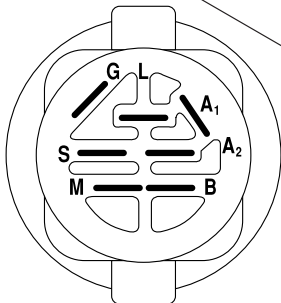

TRACTOR - - MODEL NUMBER WE13538LT (96012002601)

SCHEMATIC

IGNITION SWITCH

POSITION	CIRCUIT	"MAKE"
OFF	M+G+A1	
RUN/OVERRIDE	B+A1	
RUN	B+A1	L+A2
START	B + S + A1	

NOTE
YOUR TRACTOR IS EQUIPPED WITH A SPECIAL ALTERNATOR SYSTEM. THE LIGHTS ARE NOT CONNECTED TO THE BATTERY, BUT HAVE THEIR OWN ELECTRICAL SOURCE. BECAUSE OF THIS, THE BRIGHTNESS OF THE LIGHTS WILL CHANGE WITH ENGINE SPEED. AT IDLE THE LIGHTS WILL DIM. AS THE ENGINE IS SPEEDED UP, THE LIGHTS WILL BECOME THEIR BRIGHTEST.

02836