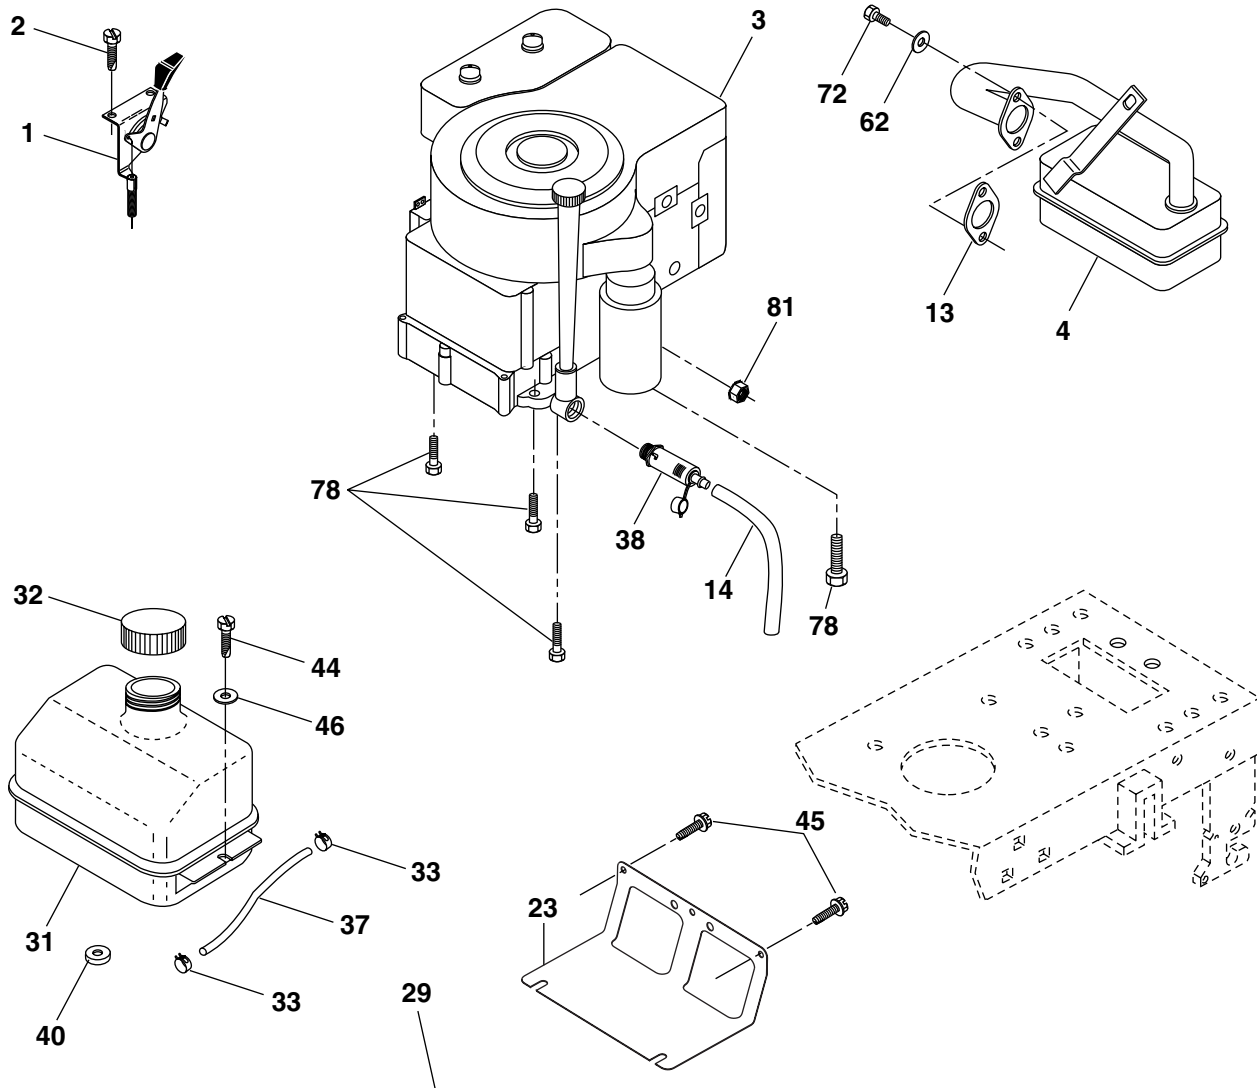

REPAIR PARTS

TRACTOR - - MODEL NUMBER WE13538LT (96012002601)

ENGINE

OPTIONAL EQUIPMENT
Spark Arrester

engine-bs.1cyl_49

KEY NO.	PART NO.	DESCRIPTION
1	170551	Control Th/ch Flag
2	17720408	Screw Hex Thd Cut 1/4-20 x 1/2
3	-----	Engine, B&S 21B807 (Order parts from engine manufacturer)
4	179758	Muffler Exhaust B&S
13	165291	Gasket Eng 1 313 Id Tin Plated
14	148456	Tube Drain Oil Easy
23	169837	Shield BRN/DBR Guard
29	137180	Kit Spark Arrestor (Flat Scrn)
31	187750	Tank Fuel Front
32	140527	Cap Asm Fuel
33	123487X	Clamp Hose
37	137040	Line Fuel 20"
38	181654	Plug Drain Oil
40	124028X	Bushing Snap Nyl Blk Fuel Line

KEY NO.	PART NO.	DESCRIPTION
44	17670412	Screw Thdrol 1/4-20 x 3/4
45	17000612	Screw Hex Wsh Thdrol 3/8-16
46	19091416	Washer 9/32 x 7/8 x 16 Ga.
62	10040500	Washer Lock 5/16
72	71070512	Screw Hex Head Cap 5/16-18 x 3/4
78	17060620	Screw 3/8-16 x 1-1/4
81	73510400	Nut Keps Hex 1/4-20 unc

NOTE: All component dimensions given in U.S. inches
1 inch = 25.4 mm

For engine service and replacement parts, call the toll free number for your engine manufacturer listed below:

Briggs & Stratton	1-800-233-3723
Kohler Co.	1-800-544-2444
Tecumseh Products	1-800-558-5402
Honda Engines	1-800-426-7701
Kawasaki	1-949-460-5688