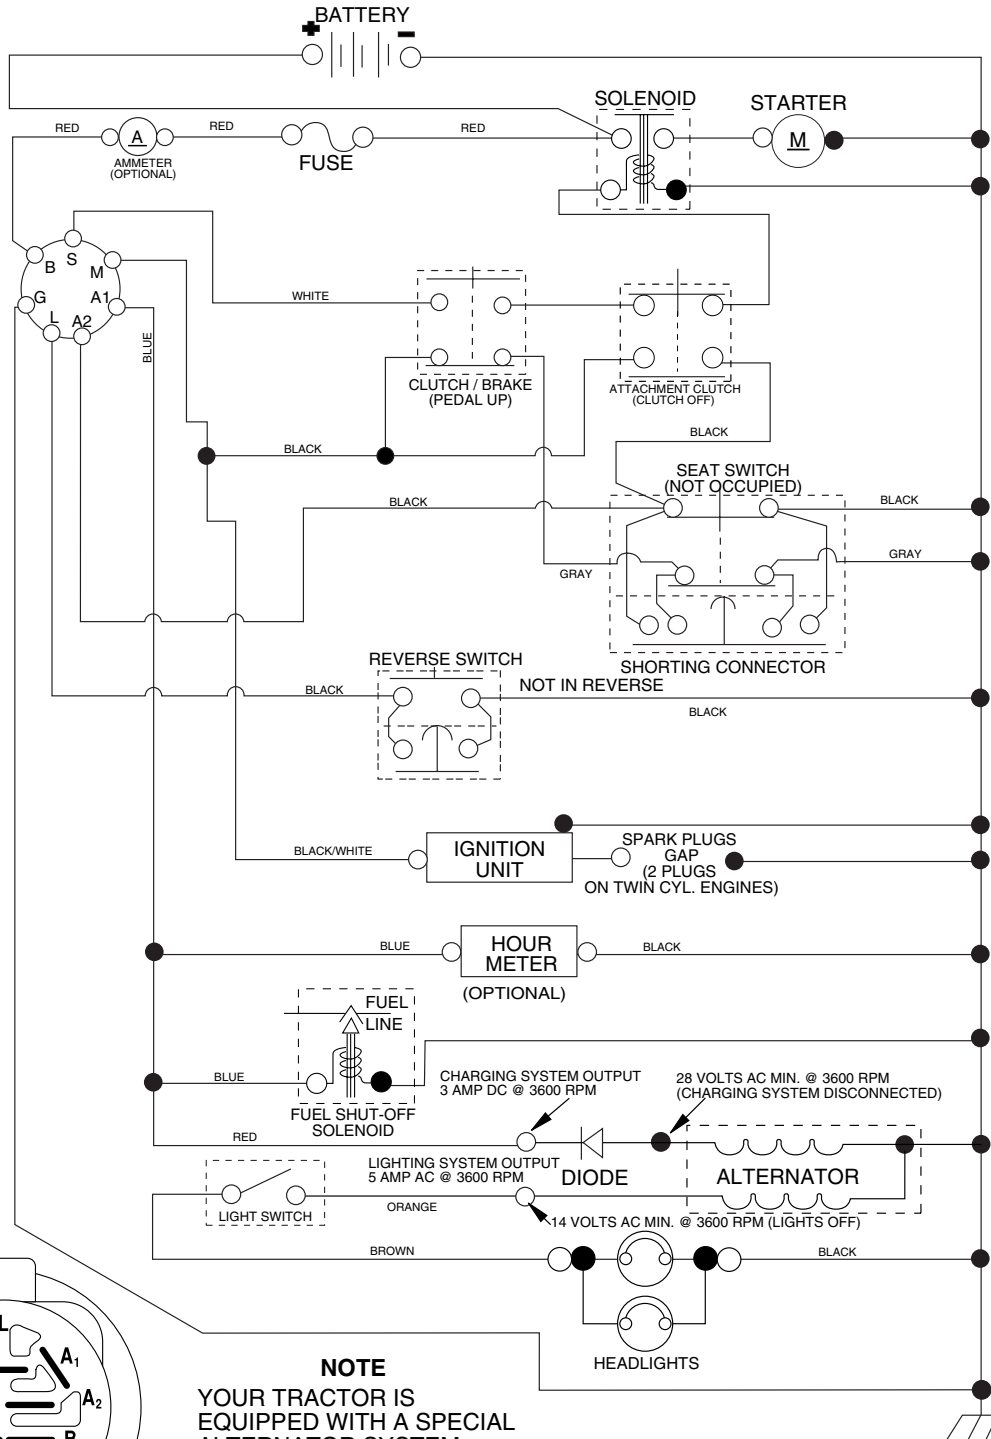

TRACTOR - - MODEL NUMBER WE13538LT (96012002601)

SCHEMATIC

IGNITION SWITCH

POSITION	CIRCUIT	"MAKE"
OFF	M+G+A1	
RUN/OVERRIDE	B+A1	
RUN	B+A1	L+A2
START	B + S + A1	

NOTE
YOUR TRACTOR IS EQUIPPED WITH A SPECIAL ALTERNATOR SYSTEM. THE LIGHTS ARE NOT CONNECTED TO THE BATTERY, BUT HAVE THEIR OWN ELECTRICAL SOURCE. BECAUSE OF THIS, THE BRIGHTNESS OF THE LIGHTS WILL CHANGE WITH ENGINE SPEED. AT IDLE THE LIGHTS WILL DIM. AS THE ENGINE IS SPEEDED UP, THE LIGHTS WILL BECOME THEIR BRIGHTEST.

02836

WIRING INSULATED CLIPS

NOTE: IF WIRING INSULATED CLIPS WERE REMOVED FOR SERVICING OF UNIT, THEY SHOULD BE REPLACED TO PROPERLY SECURE YOUR WIRING.