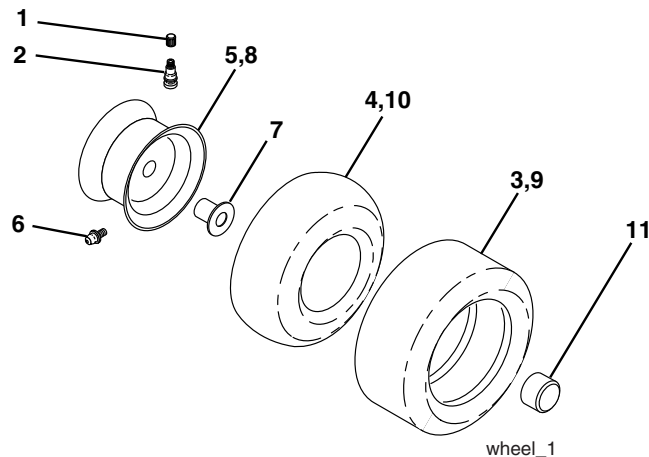

# REPAIR PARTS

TRACTOR -- MODEL NUMBER WE13538LT (96012002601)

## WHEELS & TIRES

KEY NO.	PART NO.	DESCRIPTION
1	59192	Cap, Tire valve
2	65139	Stem, Valve
3	124157X	Tire, Front
4	59904	Tube, Front (Service item only)
5	106732X624	Rim assembly, 6" front
6	278H	Fitting, Grease (Front wheel only)
7	9040H	Bearing, Flange (Front wheel only)
8	106108X624	Rim assembly, 8" rear
9	123969X	Tire, Rear
10	7152J	Tube, Rear (Service item only)
11	104757X428	Cap, Hub Axle
--	144334	Sealant, Tire (10 oz. Tube)