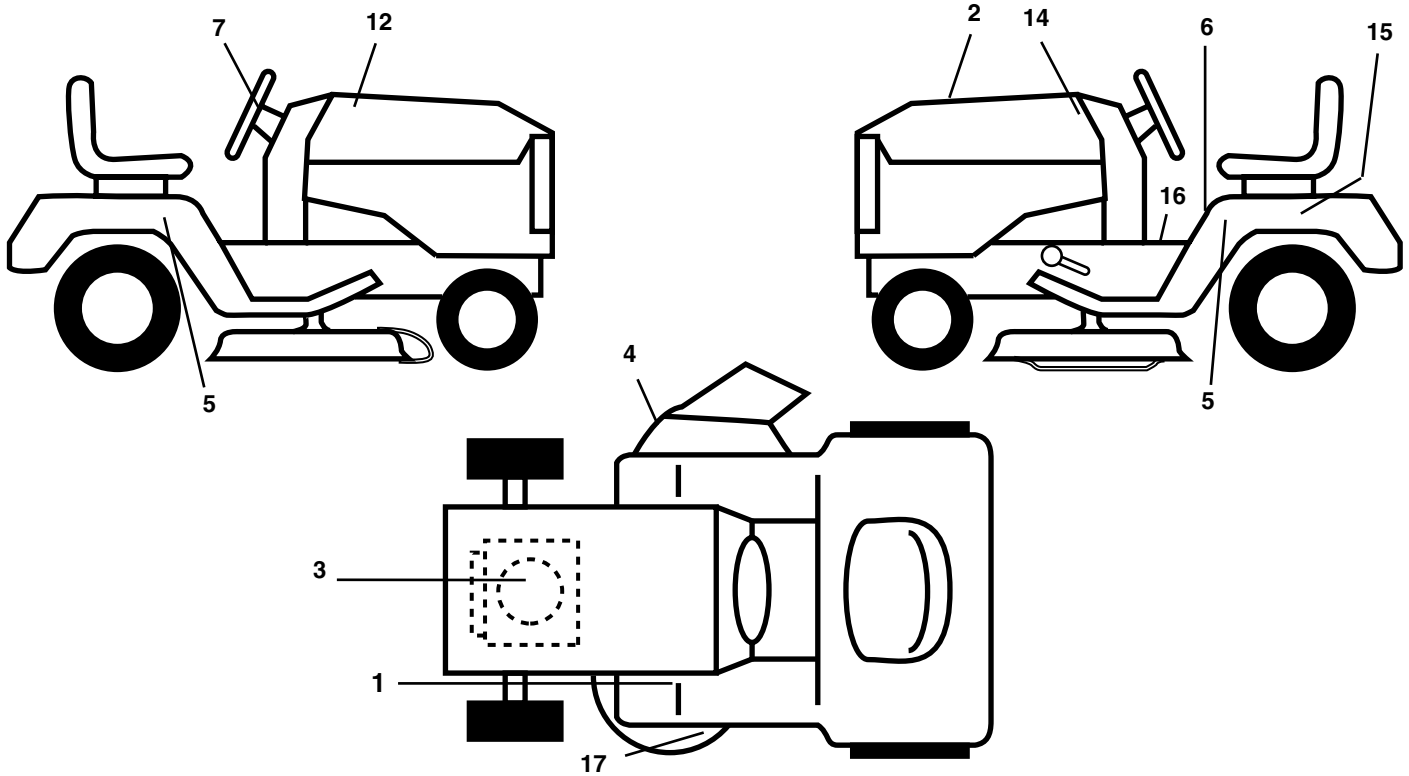

REPAIR PARTS

TRACTOR -- MODEL NUMBER WE13538LT (96012002601)

DECALS

KEY NO.	PART NO.	DESCRIPTION
1	181251	Decal, Clutch/Brake Eng/Fr
2	196317	Decal, Replacement
3	189455	Decal, Engine HP
4	170563	Decal Warning
5	195979	Decal SDFNDR 5SP
6	157140	Decal, Fender Danger English
7	195382	Decal Ins Str Wh
12	195380	Decal, Hood RH

KEY NO.	PART NO.	DESCRIPTION
14	195381	Decal, Hood LH
15	145005	Decal, Caution, Battery
16	193864	Decal, Oper Sdl P/L Gear Dr Eng
17	136832	Decal, V-Belt Sch.
--	138311	Decal, Handle Lft Height Adj.
--	195013	Manual, Operator's (E&F)
--	196253	Manual, Parts (E&F)