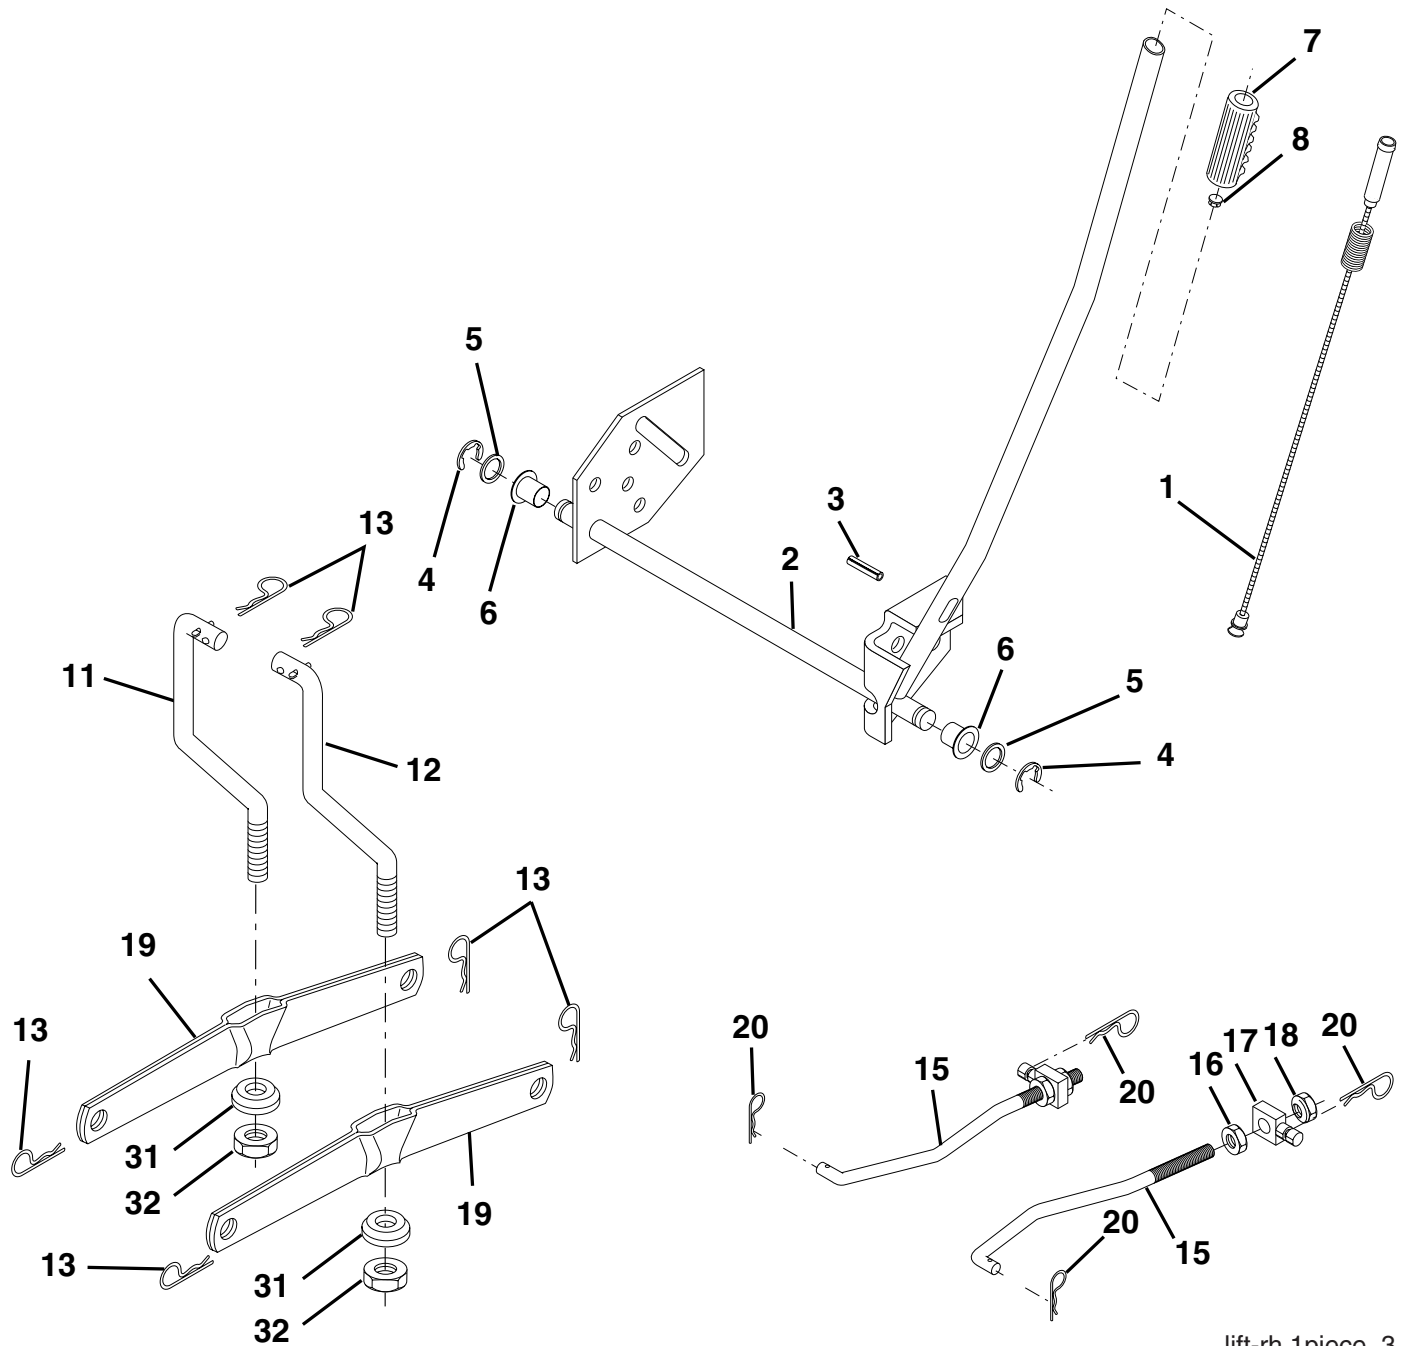

REPAIR PARTS

TRACTOR - - MODEL NUMBER WE13538LT (96012002601)

MOWER LIFT

lift-rh.1piece_3

KEY NO.	PART NO.	DESCRIPTION
1	159460	Wire Asm Inner/Sprng w/plunger
2	159471	Shaft Asm Lift RH
3	105767X	Pin Groove 1 500 Zinc
4	12000002	E Ring #5133-62
5	19211621	Washer 21/32 x 1 x 21 Ga.
6	120183X	Bearing Nylon Blk 629 Id
7	109413X	Grip Handle Bicycle Matte Blk
8	124526X	Button Plunger Black
11	139865	Link Lift LH Fixed Length
12	139866	Link Lift RH Fixed Length
13	4939M	Retainer Spring

KEY NO.	PART NO.	DESCRIPTION
15	173288	Link Front
16	73350800	Nut Jam Hex 1/2-13 unc
17	175689	Trunnion
18	73800800	Nut Lockw/Wsh 1/2-13 unc
19	139868	Arm Suspension Rear
20	163552	Retainer, Spring
31	169865	Bearing Pvt Lift
32	73540600	Nut Crownlock 3/8-24

NOTE: All component dimensions given in U.S. inches
1 inch = 25.4 mm.