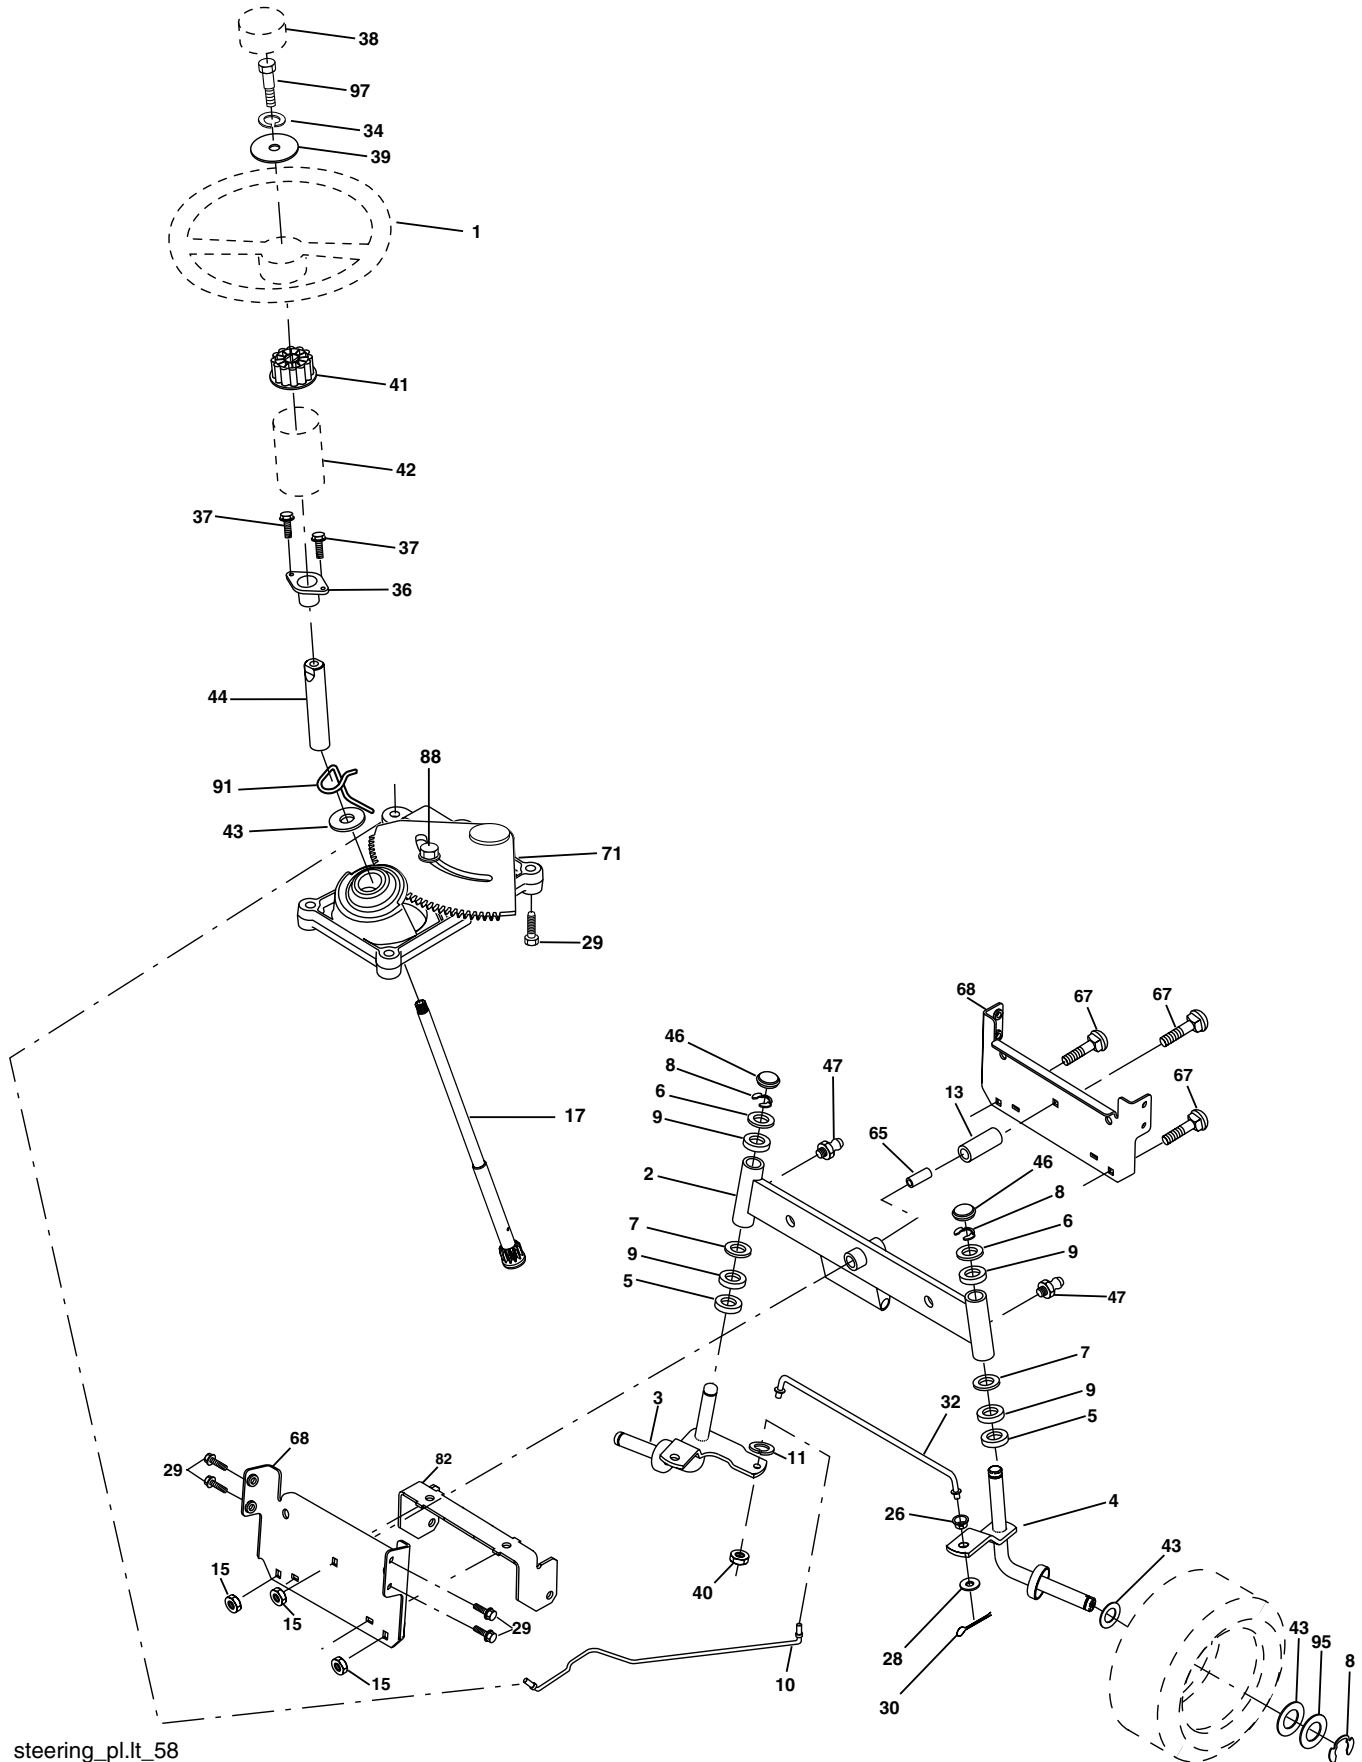

REPAIR PARTS

TRACTOR -- MODEL NUMBER WE13538LT (96012002601)

STEERING

steering_pl.lt_58

REPAIR PARTS

TRACTOR - - MODEL NUMBER WE13538LT (96012002601)

STEERING

KEY NO.	PART NO.	DESCRIPTION
1	186780	Wheel Steering
2	175131	Axle Asm
3	169840	Spindle Asm LH
4	169839	Spindle Asm RH
5	6266H	Bearing Race Thrust Harden
6	121748X	Washer 25/32 x 1-5/8 x 16 Ga.
7	19272016	Washer 27/32 x 1-1/4 x 16 Ga.
8	12000029	Ring Klip #t5304-75
9	3366R	Bearing Col Strg Blk
10	175121	Link Drag
11	10040600	Washer Lock Hvy Hlcl Spr 3/8
13	136518	Spacer earing Axle Front
15	145212	Hexflange Lock
17	190753	Shaft Asm Strg
26	126847X	Bushing Link Drag Blk LR
28	19131416	Washer 13/32 x 7/8 x 16 Ga.
29	17000612	Screw 3/8-16 x 3/4
30	76020412	Pin Cotter 1/8 x 3/4 Cad
32	192757	Rod Tie Wire Form 19 75 Mech
34	10040500	Washer Lock 5/16
36	155099	Bushing Strg 5/8 Id Dash
37	152927	Screw
38	192916	Cap Wheel Steer
39	19113812	Washer 11/32 x 2 x 12 Ga.
40	73540600	Nut Crownlock 3/8-24
41	186737	Adaptor Wheel Strg
42	145054X428	Boot Dash Mtl Steering Blk
43	121749X	Washer 25/32 x 1 1/4 x 16 Ga.
44	190752	Extension Steering
46	121232X	Cap Spindle Fr Top Blk
47	183226	Fitting Grease
65	160367	Spacer Brace Axle
67	72110618	Bolt RDHD SQNK 3/8-16 x 2-1/4
68	169827	Brace Axle
71	175146	Steering Asm.
82	169835	Bracket Susp Chassis Front
88	175118	Bolt Shoulder 7/16-20
91	175553	Clip Steering
95	188967	Washer Harden .793 x 1.637 x 060
97	74780564	Bolt 5/16-18 x 4 Gr.5

NOTE: All component dimensions given in U.S. inches
1 inch = 25.4 mm.