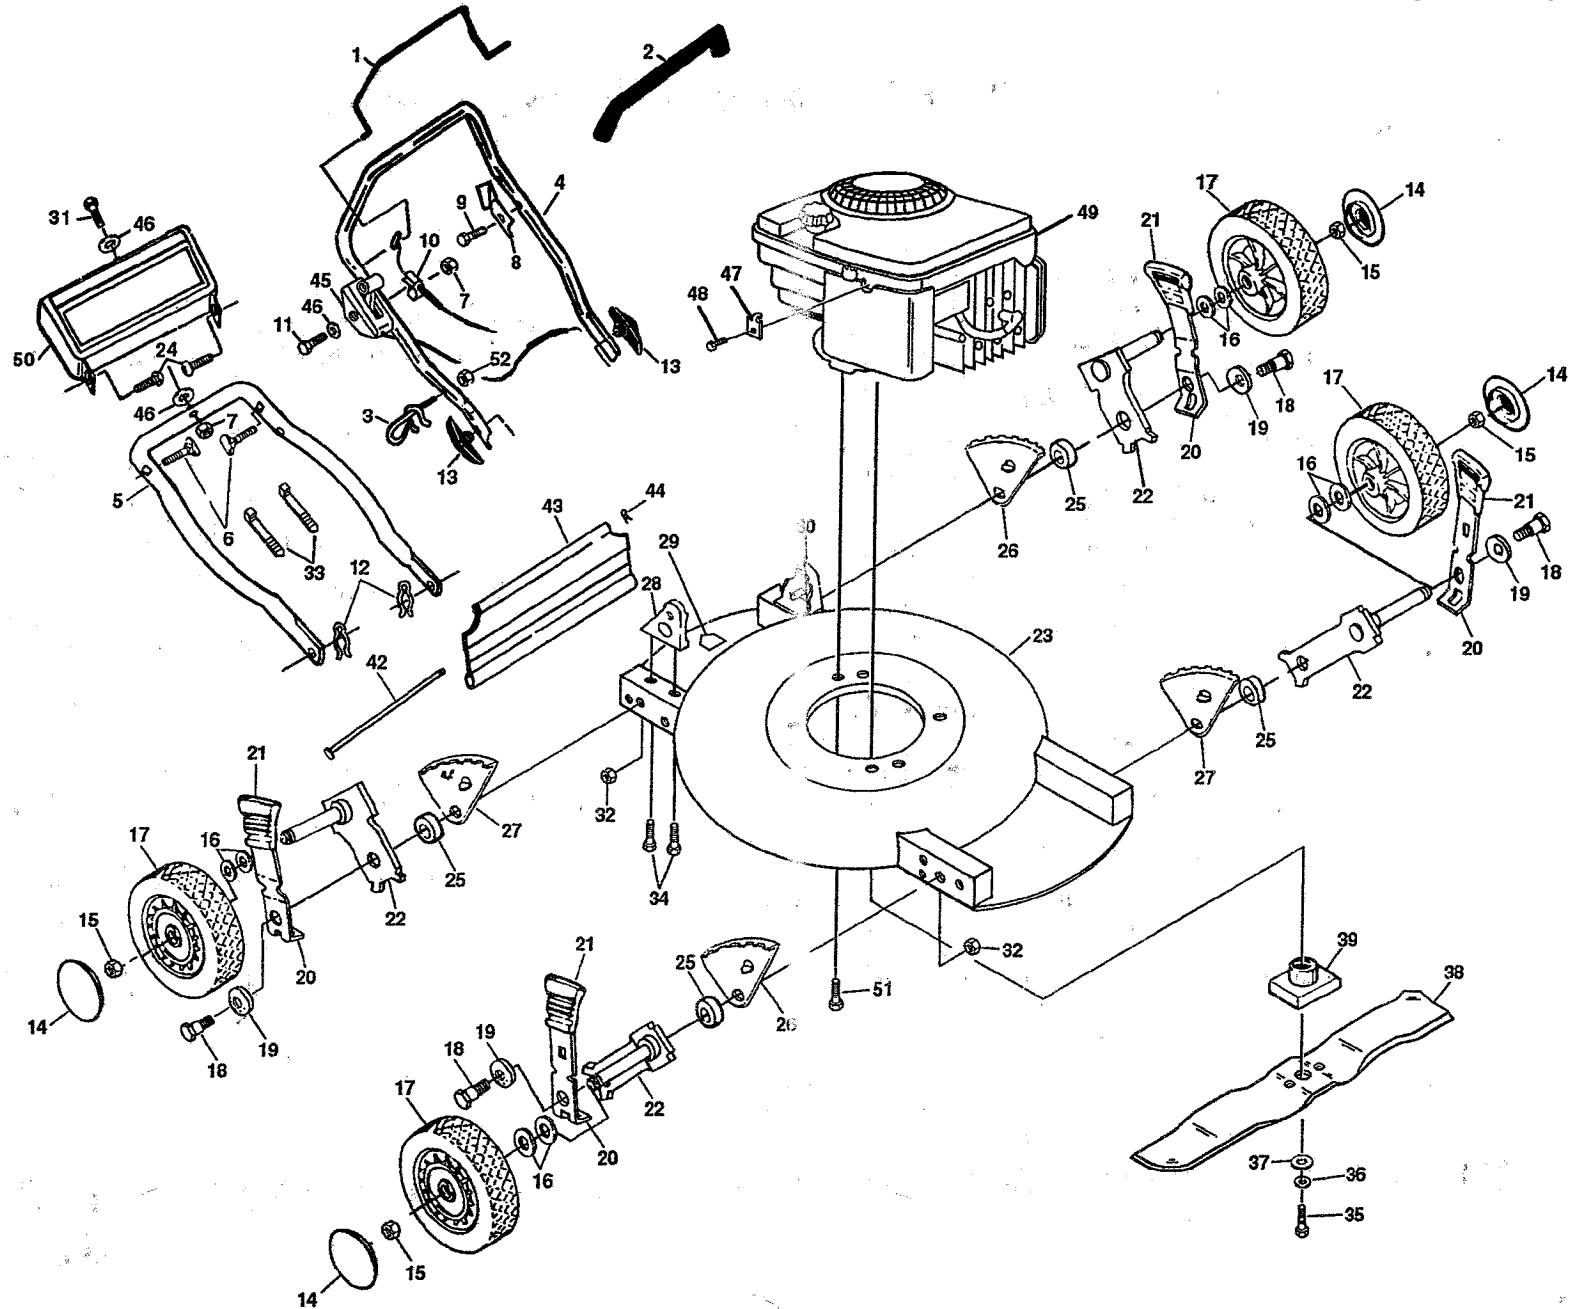

REPAIR PARTS

20" ROTARY LAWN MOWER - - MODEL NO. 51m, PRODUCT NO. 954 05 61-11 (H51MC)

REPAIR PARTS

20" ROTARY LAWN MOWER - - MODEL NO. 51m, PRODUCT NO. 954 05 61-11 (H51MC)

15

KEY PART NO.	NO.	DESCRIPTION
1	532850735	Control Bar
2	532850724	Handle Grip
3	532132001	Rope Guide
4	532125295	Upper Handle
5	532125293	Lower Handle
6	532131959	Handle Bolt 5/16-18 x 1-3/4
7	532063601	Locknut 1/4-20
8	532125162	Up-Stop Bracket
9	532750097	Hex Washer Head Screw #10-24 x 1/2
10	532130861	Engine Zone Control Cable
11	532086055	Pan Head Screw 1/4-20 x 2-1/8
12	532051793	Hairpin Cotter
13	532063688	Handle Knob
14	532850845	Hubcap
15	532083923	Hex Locknut 3/8-16
16	532057143	Washer
17	532800333	Wheel & Tire Assembly 8.0 x 2.0
18	532084921	Shoulder Bolt
19	532062335	Belleville Washer
20	532125066	Selector Spring
21	532132800	Selector Knob
22	532125061	Axle Arm Assembly
23	532700689	Lawn Mower Housing (Includes Key No. 29)
24	532036953	Screw
25	532084920	Spacer
26	532800370	Wheel Adjusting Bracket (R.F./L.R.)
27	532800368	Wheel Adjusting Bracket (L.F./R.R.)
28	532125449	Handle Bracket Assembly (Right)

KEY PART NO.	NO.	DESCRIPTION
29	532107339	Danger Decal
30	532125448	Handle Bracket Assembly (Left)
31	532085436	Screw
32	532751592	Locknut 3/8-16
33	532066426	Wire Tie
34	532055187	Thread Cutting Screw 5/16-18 x 3/4
35	532851084	Hex Head Screw 3/8-24 x 1-3/8
36	532850263	Helical Lockwasher 3/8
37	532851074	Hardened Washer
38	532751646	20" Blade
39	~~532131959~~	Blade Adapter 850977
42	532751649	Deflector Rod
43	532751648	Rear Deflector
44	532700279	Retainer Clip
45	532700417	Throttle Control
46	532085723	Washer
47	532213146	* Cable Clamp
48	532083816	Thread Rolling Screw #10-32 x 5/8
49	-- -- -- --	* Engine - Briggs & Stratton, Model No. 124702
50	532800547	Trim Plate
51	532850998	Hex Head Screw, Self Tap. 3/8 - 16 x 1.1
52	873510400	Keps Locknut 1/4-20
--	532700666	Owner's Manual (English)
--	532700667	Owner's Manual (French)
--	532800569	Decal (Engine)
--	532801659	Decal (Housing)
--	532850788	Trim Plate Decal

* These parts must be purchased through an authorized Briggs & Stratton dealer.