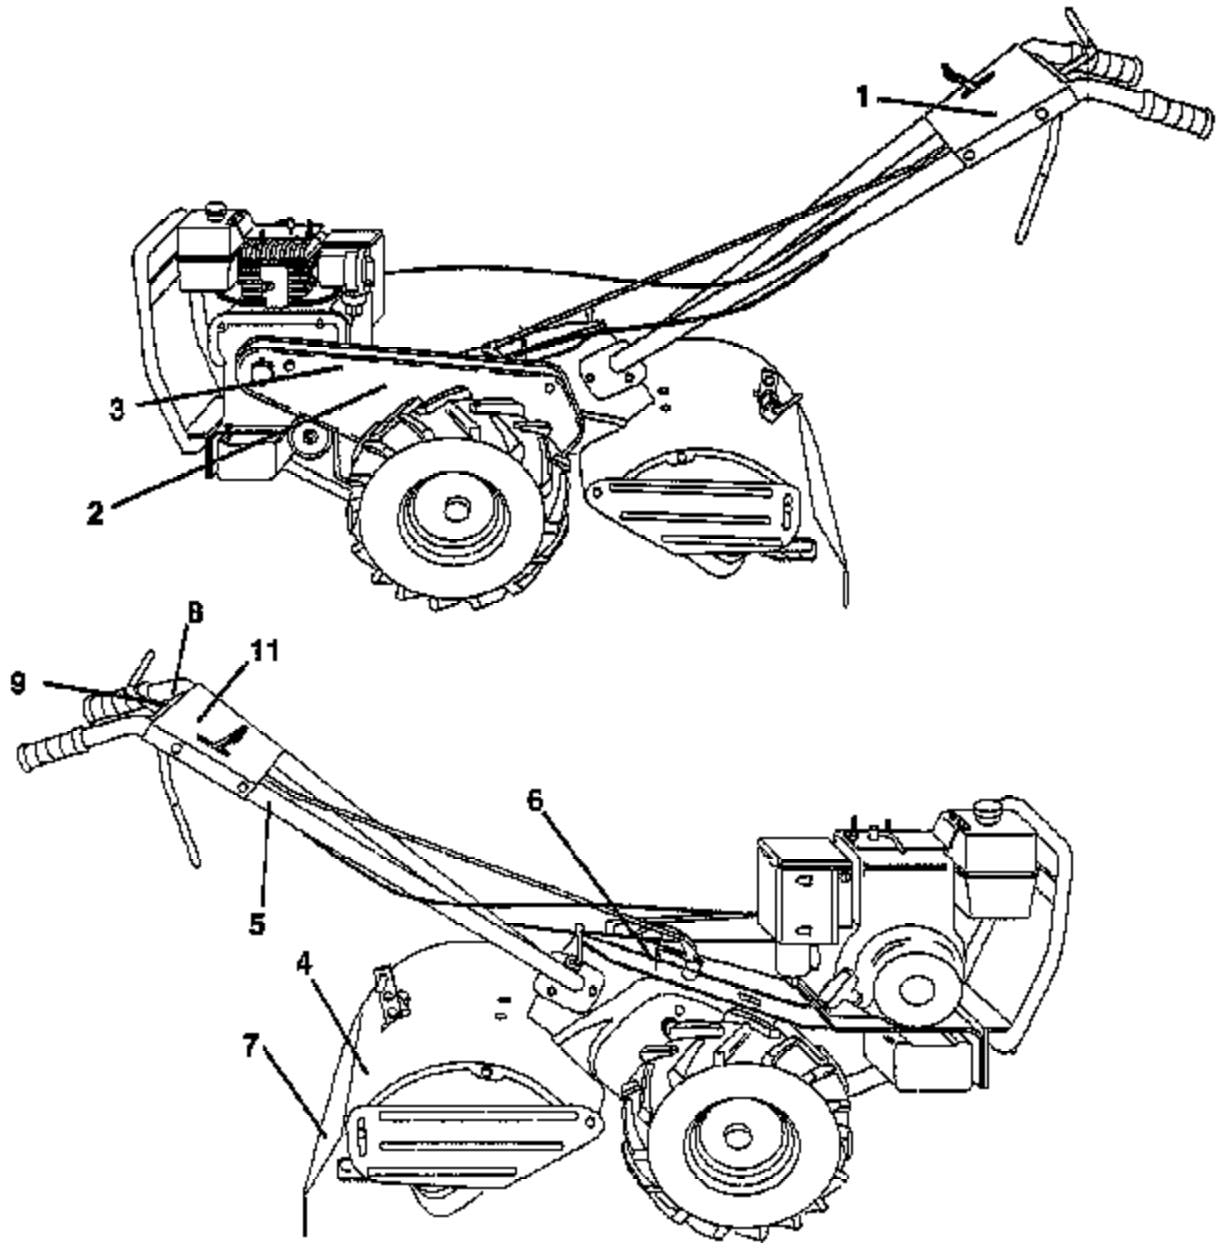

TILLER -- MODEL NUMBER AYP3497A99

DECALS

Ref #	Part Number	Qty	Description
1	162727		DECAL, LOGO
2	129212		NLA
3	146372		DECAL.GUARD.BLT.W
4	127521		NLA
5	120431X		DECAL TI
6	138546		DECAL.SHIFT.IND.
7	120075X		DECAL TI
8	110655X		NLA
9	162215		DECAL.TINE.SHIELD
11	156200		DECAL.PANEL 8 HP
	167701		MANUAL.O.3497A99.E