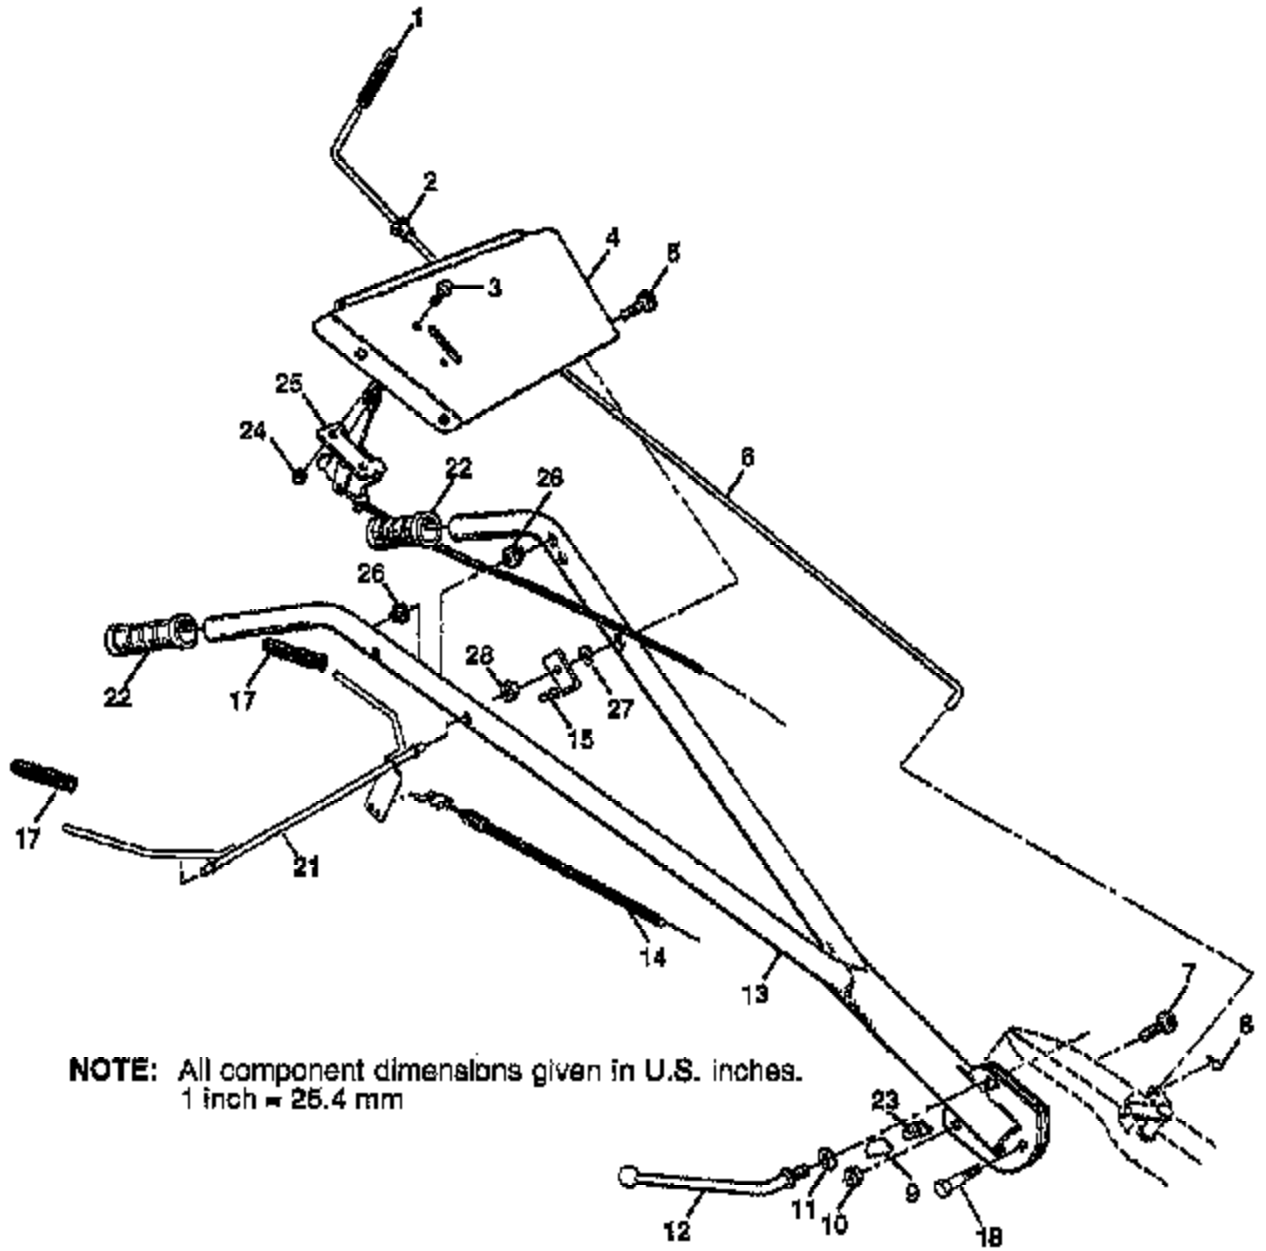

# TILLER - - MODEL NUMBER AYP3497A99 ENGINE, BRIGGS & STRATTON - - MODEL NUMBER 19G402, TYPE NO. 1170-E1

1036 LABEL KIT

358 GASKET SET

★ REQUIRES SPECIAL TOOLS TO INSTALL.  
SEE REPAIR INSTRUCTION MANUAL

# TILLER -- MODEL NUMBER AYP3497A99

## HANDLE ASSEMBLY

**NOTE:** All component dimensions given in U.S. inches.  
1 inch = 25.4 mm

Ref #	Part Number	Qty	Description
1	8389J		GRIP TI
2	121248X		BUSHING
3	71191008		SCREW.PNHD.10-24
4	126949X418		BRKT. HANDLE
5	72110514		BOLT CARRIAGE CRT
6	108281X		ROD SHIFT CRT
7	72110608		BOLT D
8	4497H		RETAINER M
9	109229X		LOCK CRT
10	73930600		LOCKNUT
11	19131611		WASHER CRT
12	109228X		LEVER LOCK CRT
13	150217		HANDLE
14	146924		CABLE.CLUTCH.Z-BE
15	145821		BRACKET.CLUTCH.CA
17	102604X		GRIP BAR CRT
18	150696		BOLT PIVOT
21	159227		BAR CONTROL
22	150744		"GRIP,HANDLE"
23	138283		LOCK.HANDLE
24	73731000		NUT
25	138305		CONTROL.THROTTLE
26	146480		GROMMET.HANDLE.V-
27	10040500		LOCKWASHER
28	73800500		NUT

### MAINFRAME, RIGHT SIDE

**NOTE:** All component dimensions given in U.S. inches.  
1 inch = 25.4 mm

Ref #	Part Number	Qty	Description
1	138402		BUMPER.ASM
2	73510500		NUT
4	74760528		BOLT
5	138669		"ASM. ENGINE, BASE"
6	74760616		BOLT
7	8450J		COUNTERWEIGHT CRT
8	10040600		LOCKWASHER
9	73220600		NUT.HEX.3/8-16UNC
10	72140608		SUB= 72110608
11	4921H		SPRING.RETAINER
12	4929H		RIVET.PAN HD.1.75
13	5015J		TIRE TI
13	138417		RIM.16X4X8.WHT
13	795R		SUB= 65139
14	72470636		BOLT CRT
15	74760672		BOLT.3/8-16X4.5
16	7192J		WIRE TIE
17	SUPPLIER		CHECK WITH SUPPLIER