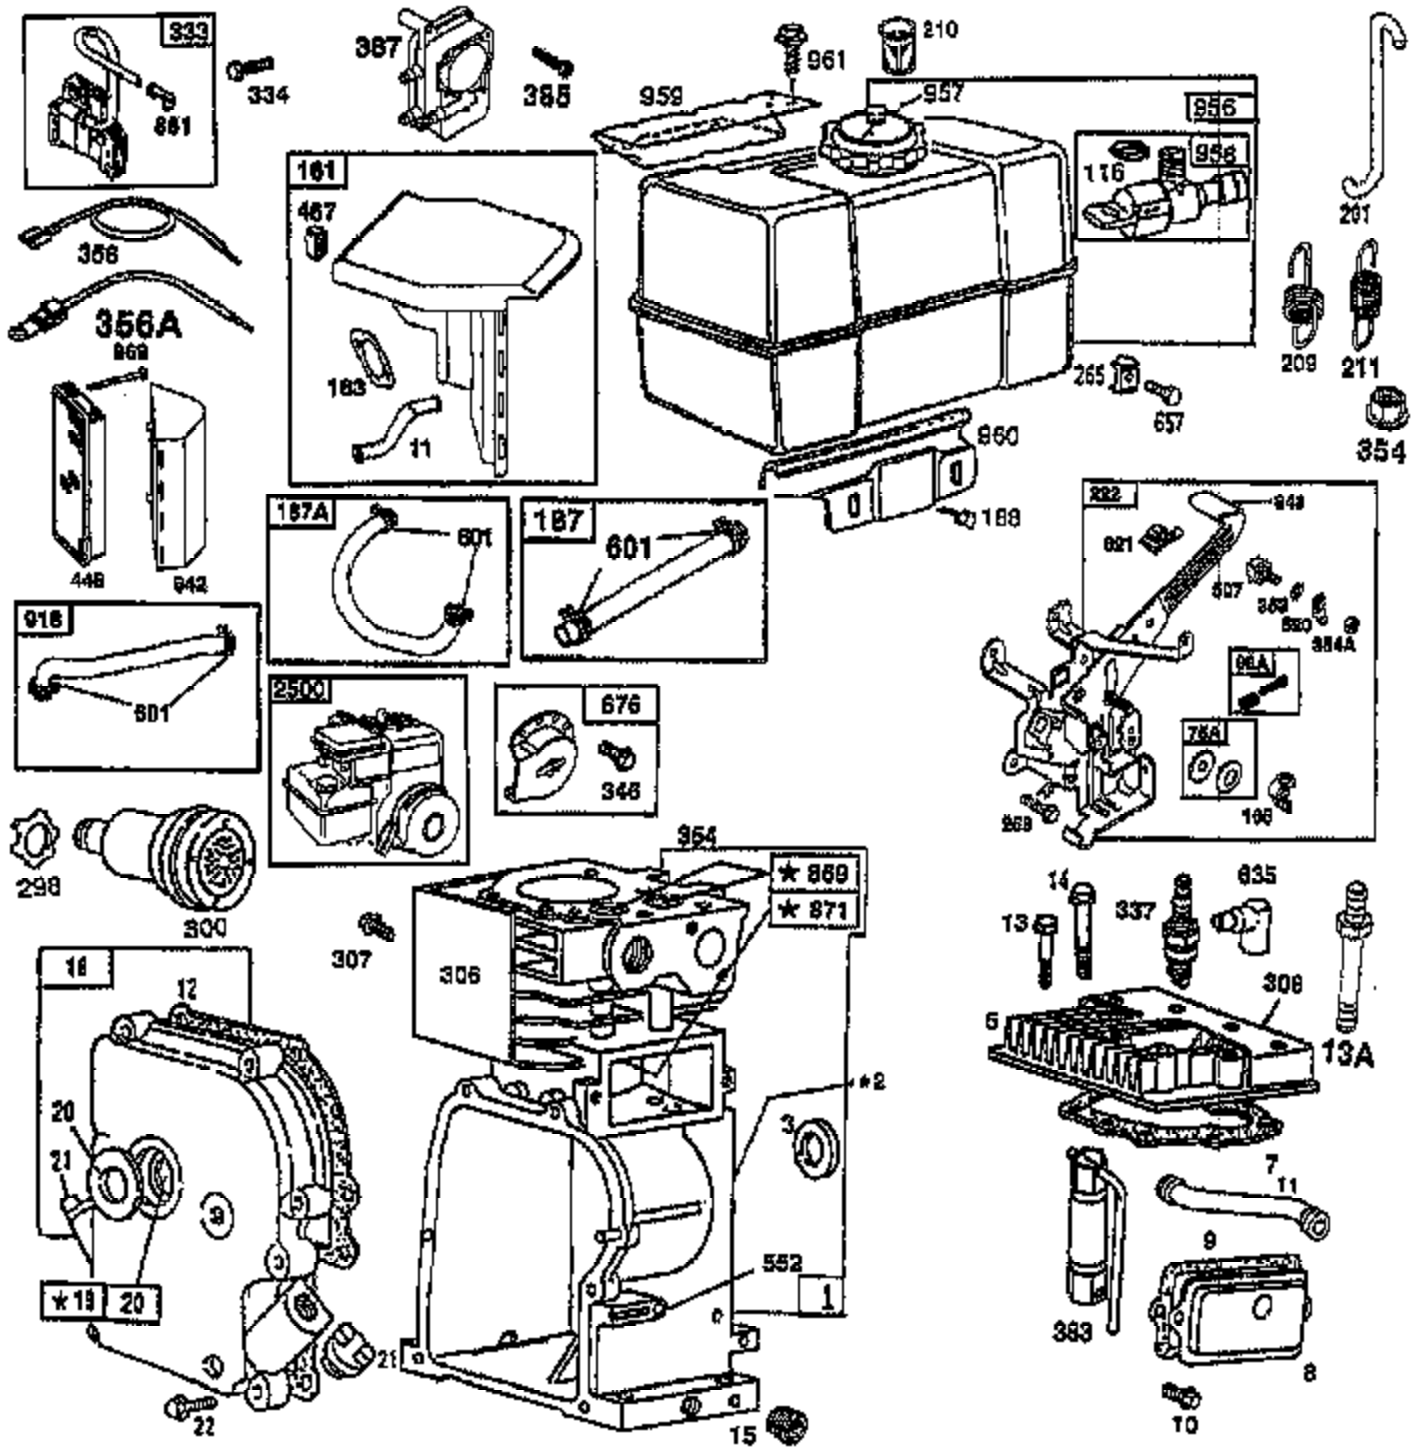

# TILLER - - MODEL NUMBER AYP3497A99 ENGINE, BRIGGS & STRATTON - - MODEL NUMBER 19G402, TYPE NO. 1170-E1

1036 LABEL KIT

358 GASKET SET

★ REQUIRES SPECIAL TOOLS TO INSTALL.  
SEE REPAIR INSTRUCTION MANUAL