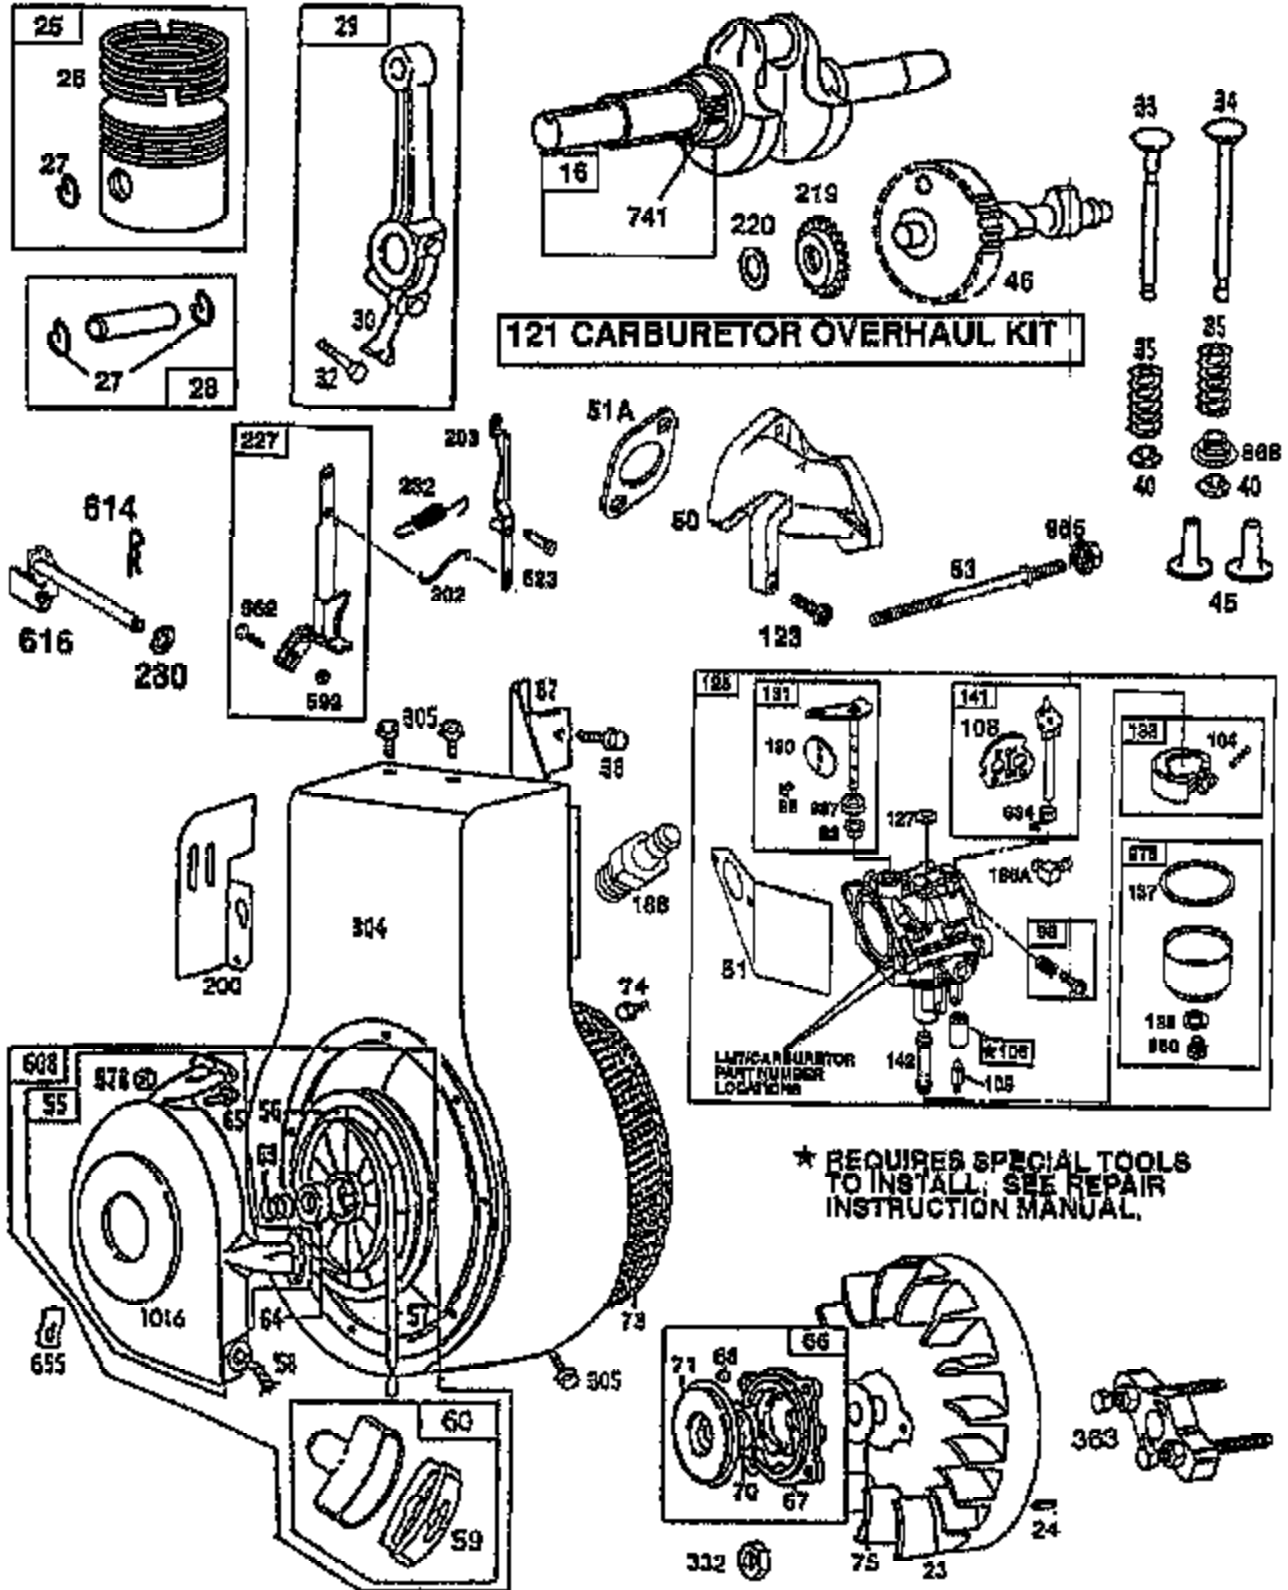

TILLER - - MODEL NUMBER AYP3497A99 ENGINE, BRIGGS & STRATTON - - MODEL NUMBER 19G402, TYPE NO. 1170-E1

★ REQUIRES SPECIAL TOOLS
TO INSTALL; SEE REPAIR
INSTRUCTION MANUAL.