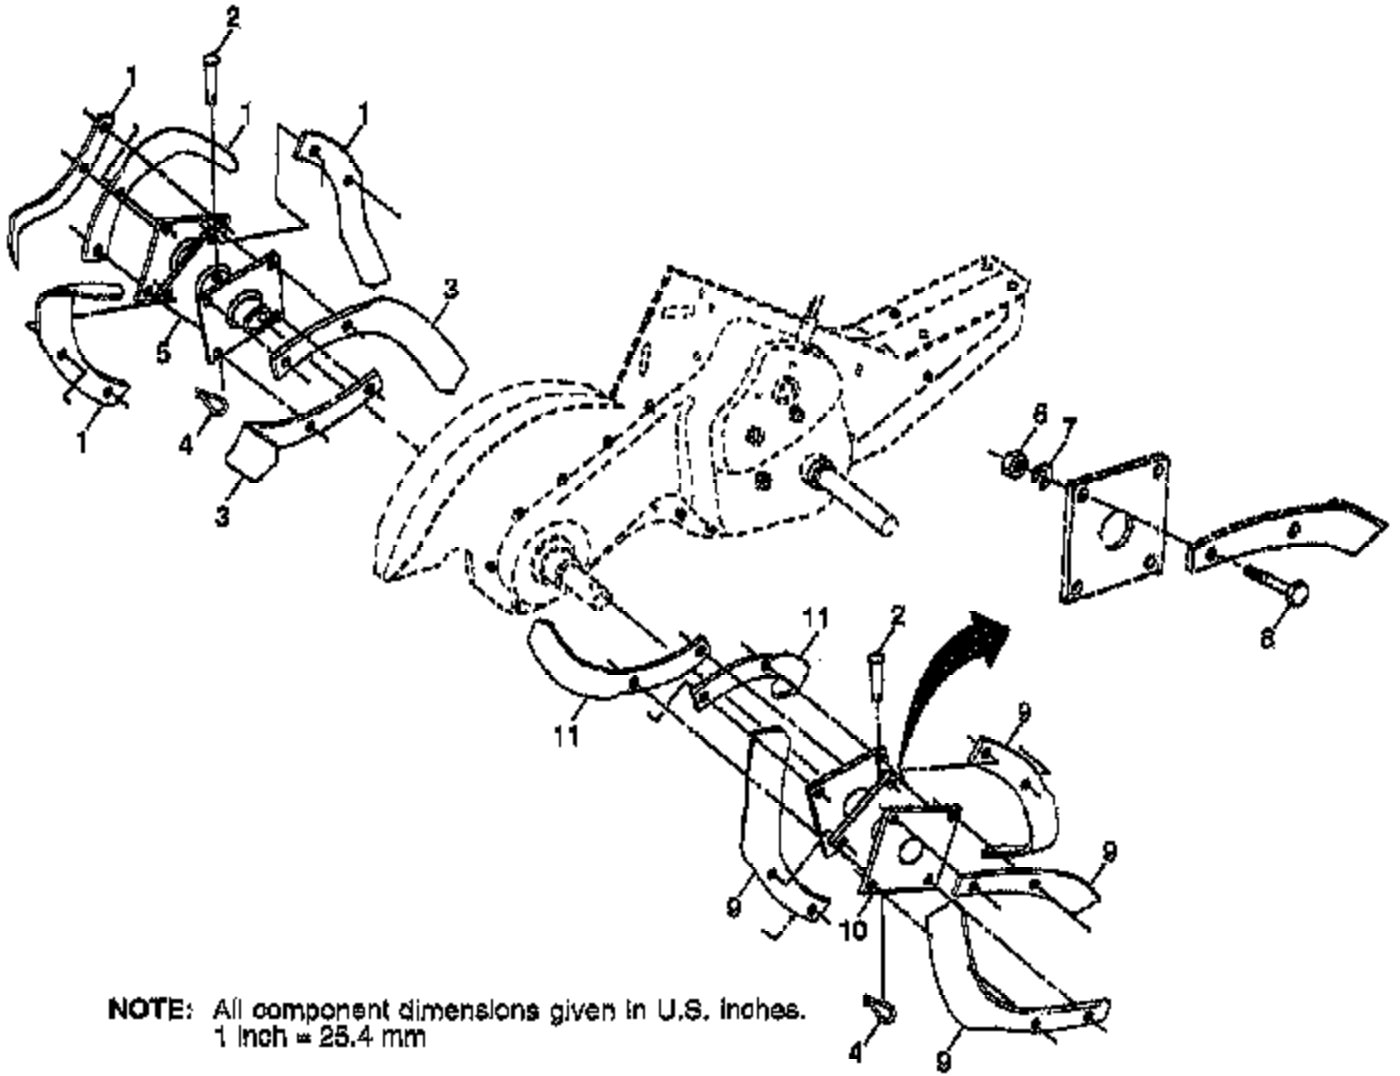

TILLER -- MODEL NUMBER AYP3455A99

MAINFRAME, RIGHT SIDE

NOTE: All component dimensions given in U.S.inches.
1 inch = 25.4 mm

Ref #	Part Number	Qty	Description
1	73510500		NUT
2	102332X		BRACKET RH CRT
3	74760524		BOLT.HEX.5/16-1.5
4	102173X		COUNTERWEIGHT CRT
5	10040600		LOCKWASHER
6	73220600		NUT.HEX.3/8-16UNC
7	4497H		RETAINER M
8	126875X		RIVET.DRILL.1.75
9	5015J		TIRE TI
9	128952		RIM
9	795R		SUB= 65139
10	PARTSIMAGE		REFER TO PARTS IMAGE
10	SUPPLIER		CHECK WITH SUPPLIER

TILLER - - MODEL NUMBER AYP3455A99

TINE ASSEMBLY

NOTE: All component dimensions given in U.S. inches.
1 inch = 25.4 mm

Ref #	Part Number	Qty	Description
1	4459J		SUB= 6554J
2	132673		PIN.CLEVIS.SHEAR
3	6554J		"TINE.LH.12""
4	163552		RETAINER SPRING
5	132727		HUB&PLATE ASM LH
6	73610600		SUB= 7810H
7	10040600		LOCKWASHER
8	74610616		BOLT
9	4460J		SUB= 6555J
10	132728		HUB&PLATE ASM RH
11	6555J		"TINE.RH.12""