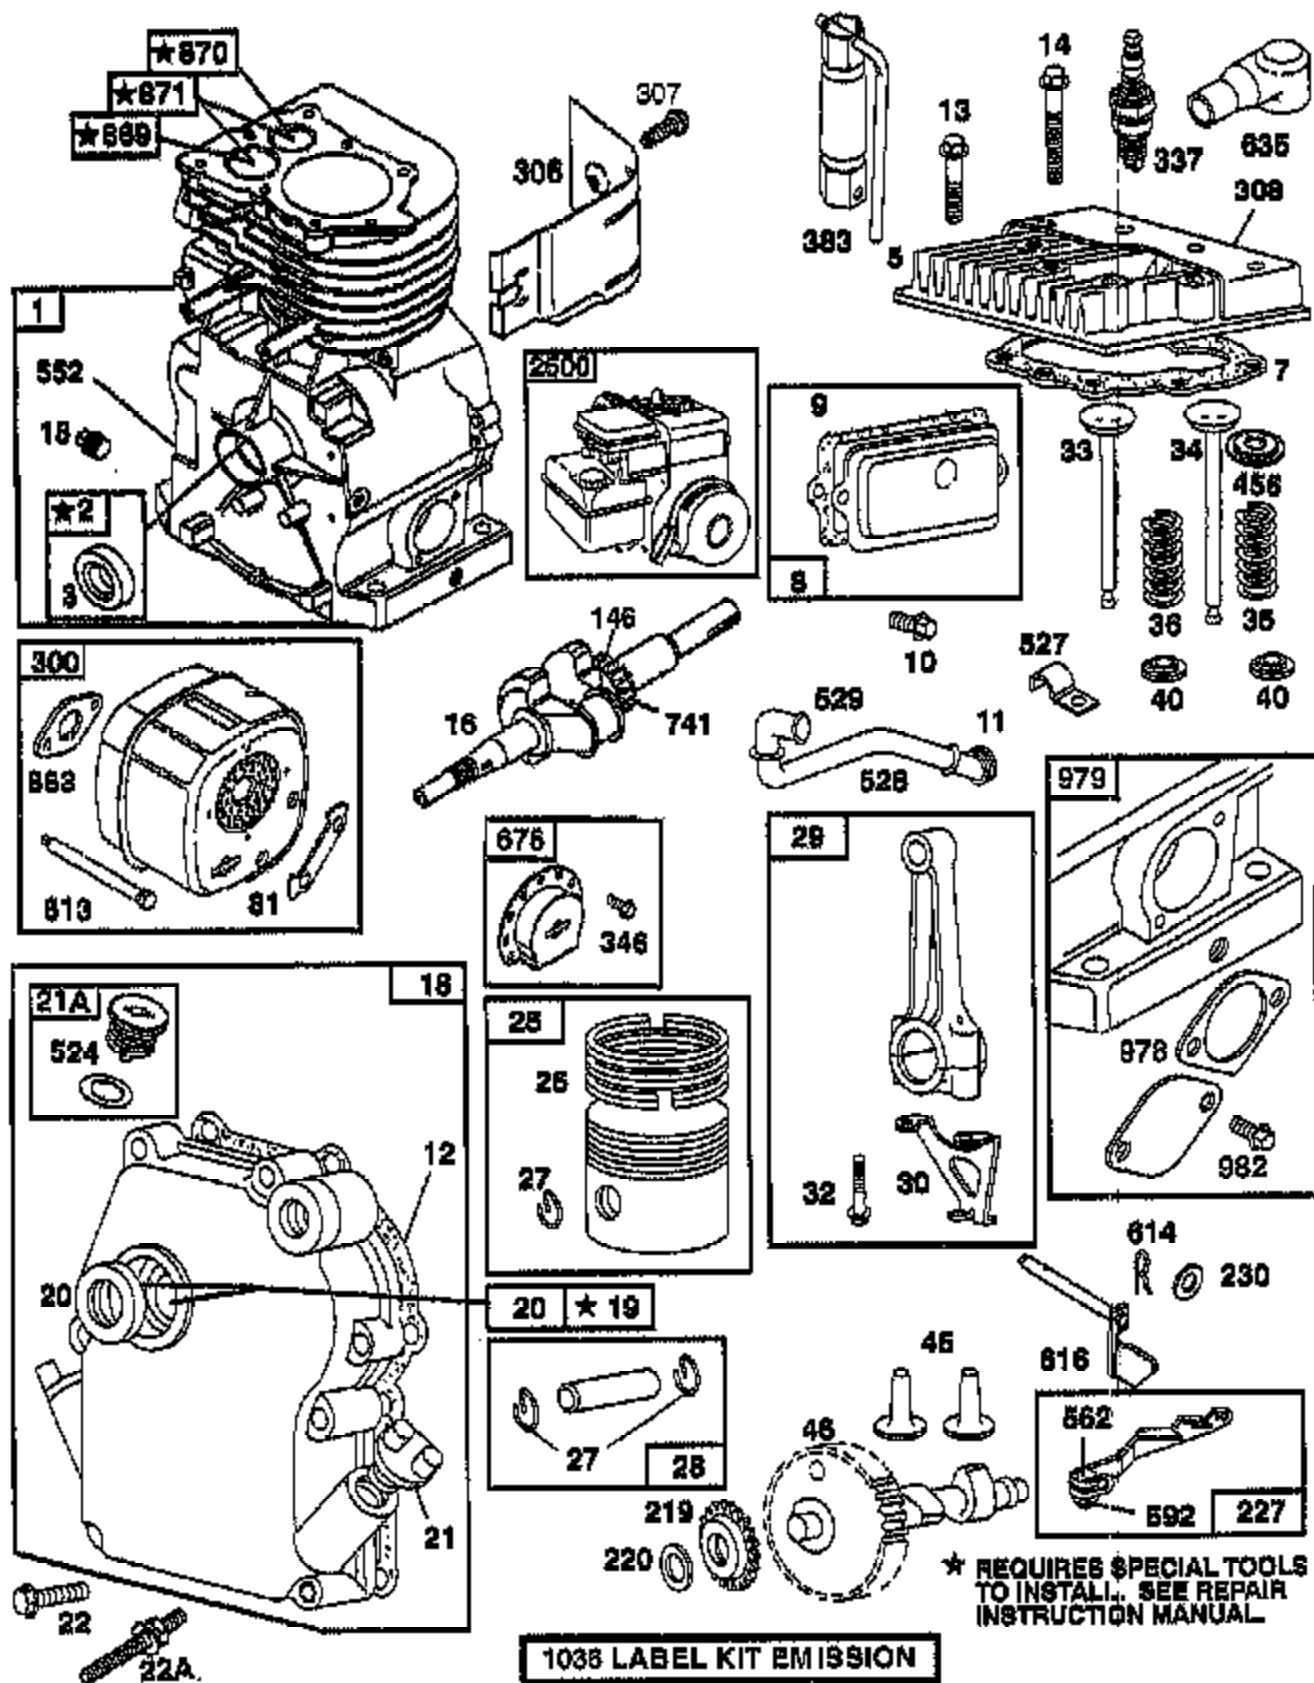

TILLER -- MODEL NUMBER AYP3455A99 ENGINE, BRIGGS & STRATTON -- MODEL NUMBER 134202, TYPE NO. 1119-E1

Ref #	Part Number	Qty	Description
1	495133		CYLINDER ASSEMBLY
2	399268		BUSHING, CYLINDER
3	299819		SEAL, OIL
5	214040		HEAD, CYLINDER
7	272157		GASKET, CYLINDER HEAD
8	495774		BREATHER ASSEMBLY
9	27549		GASKET, VALVE COVER
10	94621		SCREW, STEMS
11	66578		GROMMET, BREATHER TUBE
12	270080		GASKET CRANKCASE STANDARD .015"
12	270125		GASKET, CRANKCASE .005" THICK
12	270126		GASKET, CRANKCASE .009" THICK
13	94221		SCREW, CYLINDER HEAD 2-3/32"
14	94679		SCREW, CYLINDER HEAD 2-15/32"
15	94916		PLUG, PIPE, HEX SOCKET
16	492088		CRANKSHAFT
18	494044		COVER ASSEMBLY, CRANKCASE
19	495660		BUSHING, CRANKCASE COVER
20	294606		SEAL, OIL
21	281658		PLUG-OIL FILLER
21A	399195		SEAL ASSEMBLY, CYLINDER PLUG
22	94682		SCREW
22A	94917		STUD, CRANKCASE COVER
23	393673		FLYWHEEL-MAGNETO
24	222698		KEY, FLYWHEEL
25	399819		PISTON ASSEMBLY
25	393820		PISTON ASSEMBLY-.010 OVERSIZE
25	393821		PISTON ASSEMBLY-.020 OVERSIZE
25	393822		PISTON ASSEMBLY-.030 OVERSIZE
26	393067		RING SET, PISTON
26	399014		RING SET-PISTON-.010 OVERSIZE
26	399015		RING SET-PISTON.020 OVERSIZE
26	399016		RING SET-PISTON-.030 OVERSIZE
27	26026		LOCK, PISTON PIN
28	298909		PIN ASSY, PISTON, STD
28	298908		PIN ASSEMBLY, PISTON .005" OVERSIZE
29	299430		ROD ASSEMBLY, CONNECTING
29	390459		ROD ASSEMBLY, CONNECTING
30	225183		DIPPER-CONNECTING ROD
32	94699		SCREW
33	211119		VALVE, EXHAUST
34	261044		VALVE, INTAKE
35	260552		SPRING, INTAKE VALVE
36	26478		SPRING, EXHAUST VALVE
37	222443		GUARD, FLYWHEEL
40	93312		RETAINER, VALVE SPRING
45	260642		TAPPET, VALVE
46	214726		GEAR-CAM
51	273113		GASKET, CARBURETOR MOUNTING
55	497442		HOUSING, REWIND STARTER
56	498144		PULLEY, REWIND STARTER
58	280399		ROPE, REWIND STARTER (CUT TO 88-5/8)
59	396892		INSERT, HANDLE
60	393152		HANDLE, REWIND STARTER
65	94686		SCREW, HOUSING MOUNTING
73	225176		SCREEN, ROTATING
81	222263		LOCK, SCREW
90	498298		CARBURETOR ASSEMBLY