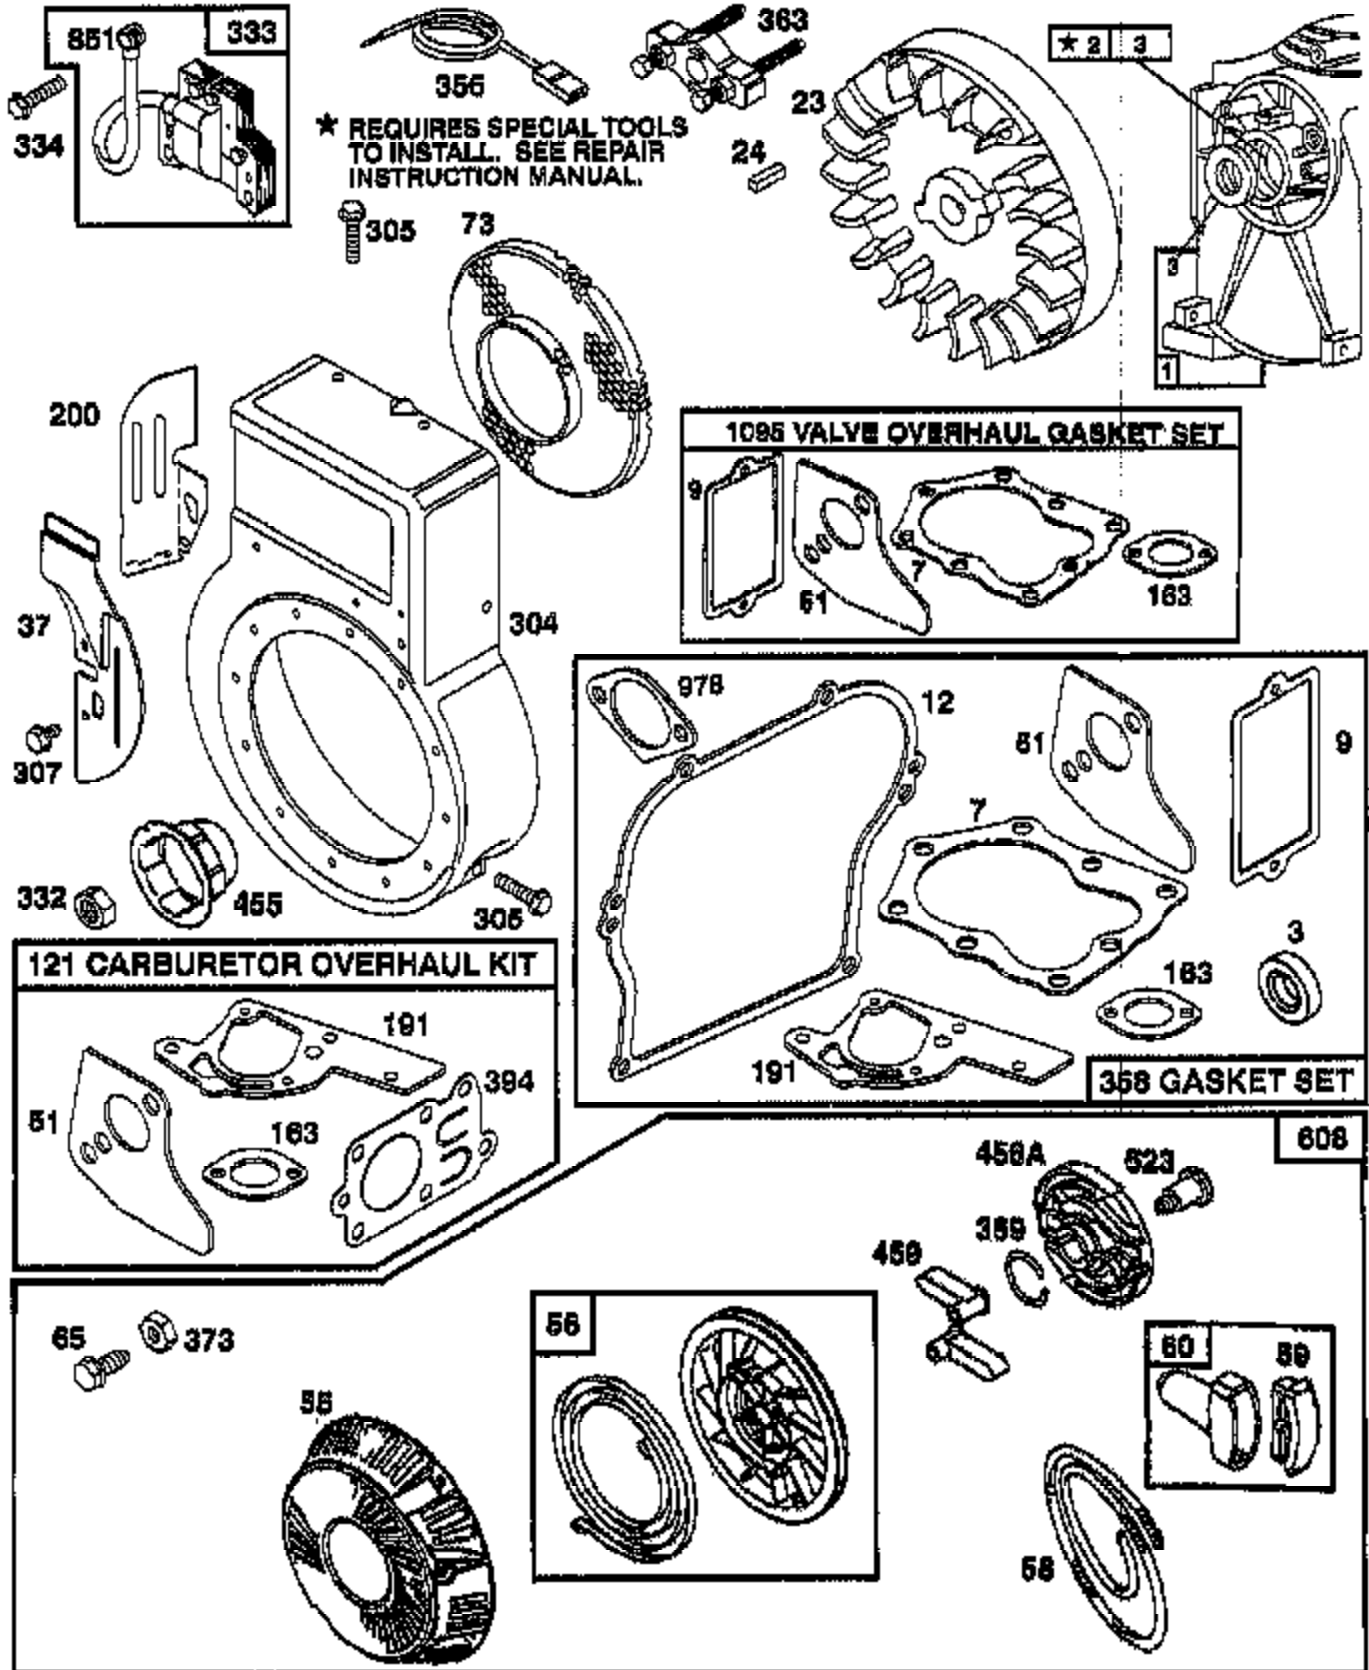

TILLER - - MODEL NUMBER AYP3455A99 ENGINE, BRIGGS & STRATTON - - MODEL NUMBER 134202, TYPE NO. 1119-E1

Ref #	Part Number	Qty	Description
1	495133		CYLINDER ASSEMBLY
2	399268		BUSHING, CYLINDER
3	299819		SEAL, OIL
5	214040		HEAD, CYLINDER
7	272157		GASKET, CYLINDER HEAD
8	495774		BREATHER ASSEMBLY
9	27549		GASKET, VALVE COVER
10	94621		SCREW, STEMS
11	66578		GROMMET, BREATHER TUBE
12	270080		GASKET CRANKCASE STANDARD .015"
12	270125		GASKET, CRANKCASE .005" THICK
12	270126		GASKET, CRANKCASE .009" THICK
13	94221		SCREW, CYLINDER HEAD 2-3/32"
14	94679		SCREW, CYLINDER HEAD 2-15/32"
15	94916		PLUG, PIPE, HEX SOCKET
16	492088		CRANKSHAFT
18	494044		COVER ASSEMBLY, CRANKCASE
19	495660		BUSHING, CRANKCASE COVER
20	294606		SEAL, OIL
21	281658		PLUG-OIL FILLER
21A	399195		SEAL ASSEMBLY, CYLINDER PLUG
22	94682		SCREW
22A	94917		STUD, CRANKCASE COVER
23	393673		FLYWHEEL-MAGNETO
24	222698		KEY, FLYWHEEL
25	399819		PISTON ASSEMBLY
25	393820		PISTON ASSEMBLY-.010 OVERSIZE
25	393821		PISTON ASSEMBLY-.020 OVERSIZE
25	393822		PISTON ASSEMBLY-.030 OVERSIZE
26	393067		RING SET, PISTON
26	399014		RING SET-PISTON-.010 OVERSIZE
26	399015		RING SET-PISTON.020 OVERSIZE
26	399016		RING SET-PISTON-.030 OVERSIZE
27	26026		LOCK, PISTON PIN
28	298909		PIN ASSY, PISTON, STD
28	298908		PIN ASSEMBLY, PISTON .005" OVERSIZE
29	299430		ROD ASSEMBLY, CONNECTING
29	390459		ROD ASSEMBLY, CONNECTING
30	225183		DIPPER-CONNECTING ROD
32	94699		SCREW
33	211119		VALVE, EXHAUST
34	261044		VALVE, INTAKE
35	260552		SPRING, INTAKE VALVE
36	26478		SPRING, EXHAUST VALVE
37	222443		GUARD, FLYWHEEL
40	93312		RETAINER, VALVE SPRING
45	260642		TAPPET, VALVE
46	214726		GEAR-CAM
51	273113		GASKET, CARBURETOR MOUNTING
55	497442		HOUSING, REWIND STARTER
56	498144		PULLEY, REWIND STARTER
58	280399		ROPE, REWIND STARTER (CUT TO 88-5/8)
59	396892		INSERT, HANDLE
60	393152		HANDLE, REWIND STARTER
65	94686		SCREW, HOUSING MOUNTING
73	225176		SCREEN, ROTATING
81	222263		LOCK, SCREW
90	498298		CARBURETOR ASSEMBLY