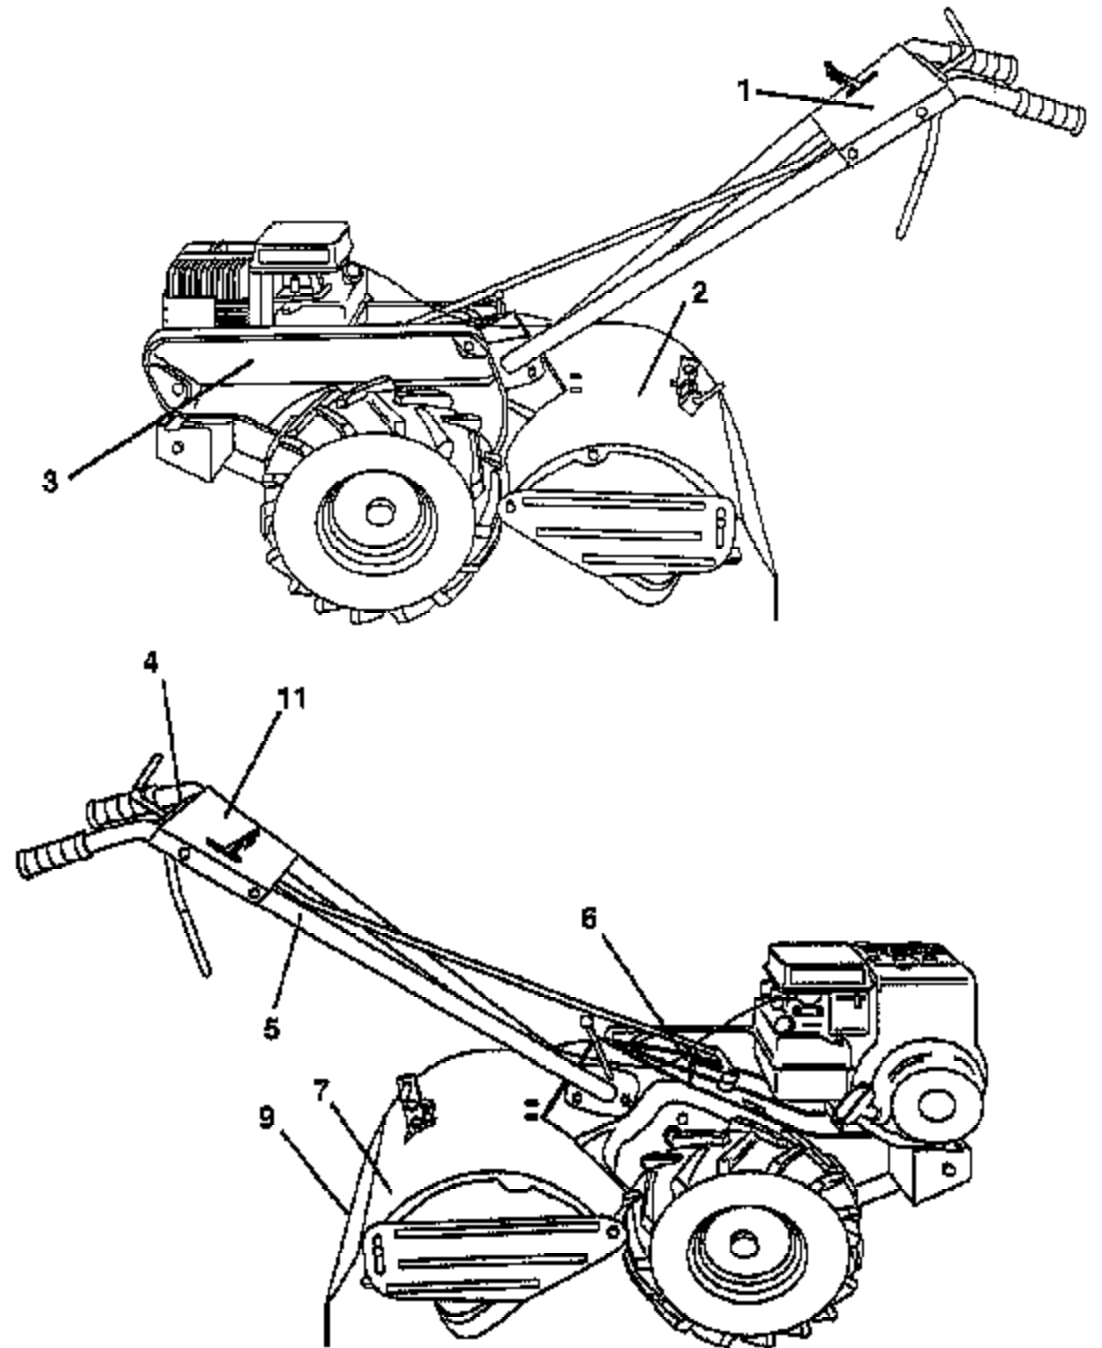

TILLER - - MODEL NUMBER AYP3455A99

DECALS

Ref #	Part Number	Qty	Description
1	162998		DECAL-LOGO
2	127521		NLA
3	166638		DECAL, LOGO
4	110655X		NLA
5	120431X		DECAL TI
6	102180X		DECAL CRT
7	162215		DECAL.TINE.SHIELD
9	120075X		DECAL TI
11	156199		DECAL REVERSE
	167691		MANUAL.O.3455A99