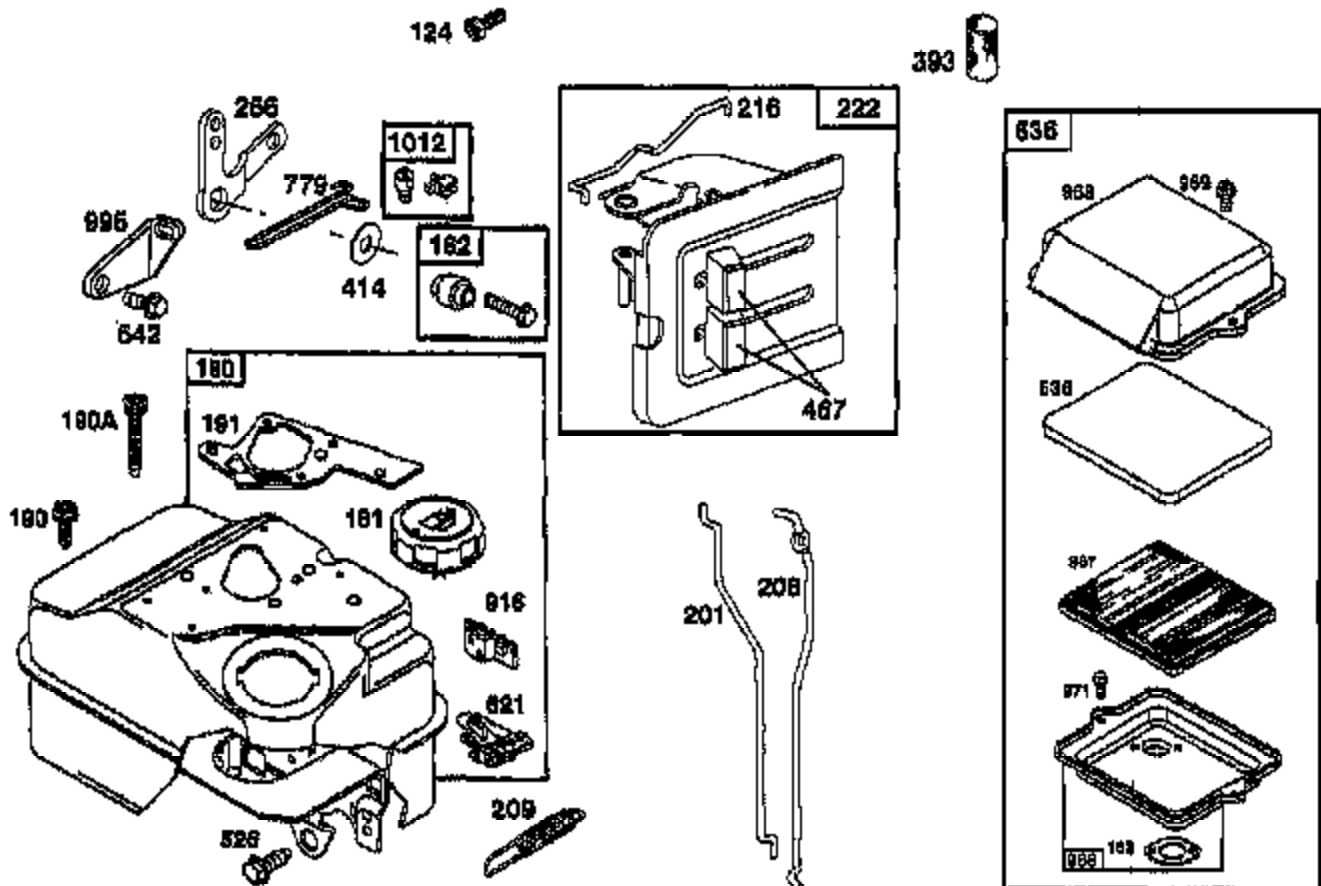

TILLER - - MODEL NUMBER AYP3455A99 ENGINE, BRIGGS & STRATTON - - MODEL NUMBER 134202, TYPE NO. 1119-E1

Ref #	Part Number	Qty	Description
1	495133		CYLINDER ASSEMBLY
2	399268		BUSHING, CYLINDER
3	299819		SEAL, OIL
5	214040		HEAD, CYLINDER
7	272157		GASKET, CYLINDER HEAD
8	495774		BREATHER ASSEMBLY
9	27549		GASKET, VALVE COVER
10	94621		SCREW, STEMS
11	66578		GROMMET, BREATHER TUBE
12	270080		GASKET CRANKCASE STANDARD .015"
12	270125		GASKET, CRANKCASE .005" THICK
12	270126		GASKET, CRANKCASE .009" THICK
13	94221		SCREW, CYLINDER HEAD 2-3/32"
14	94679		SCREW, CYLINDER HEAD 2-15/32"
15	94916		PLUG, PIPE, HEX SOCKET
16	492088		CRANKSHAFT
18	494044		COVER ASSEMBLY, CRANKCASE
19	495660		BUSHING, CRANKCASE COVER
20	294606		SEAL, OIL
21	281658		PLUG-OIL FILLER
21A	399195		SEAL ASSEMBLY, CYLINDER PLUG
22	94682		SCREW
22A	94917		STUD, CRANKCASE COVER
23	393673		FLYWHEEL-MAGNETO
24	222698		KEY, FLYWHEEL
25	399819		PISTON ASSEMBLY
25	393820		PISTON ASSEMBLY-.010 OVERSIZE
25	393821		PISTON ASSEMBLY-.020 OVERSIZE
25	393822		PISTON ASSEMBLY-.030 OVERSIZE
26	393067		RING SET, PISTON
26	399014		RING SET-PISTON-.010 OVERSIZE
26	399015		RING SET-PISTON.020 OVERSIZE
26	399016		RING SET-PISTON-.030 OVERSIZE
27	26026		LOCK, PISTON PIN
28	298909		PIN ASSY, PISTON, STD
28	298908		PIN ASSEMBLY, PISTON .005" OVERSIZE
29	299430		ROD ASSEMBLY, CONNECTING
29	390459		ROD ASSEMBLY, CONNECTING
30	225183		DIPPER-CONNECTING ROD
32	94699		SCREW
33	211119		VALVE, EXHAUST
34	261044		VALVE, INTAKE
35	260552		SPRING, INTAKE VALVE
36	26478		SPRING, EXHAUST VALVE
37	222443		GUARD, FLYWHEEL
40	93312		RETAINER, VALVE SPRING
45	260642		TAPPET, VALVE
46	214726		GEAR-CAM
51	273113		GASKET, CARBURETOR MOUNTING
55	497442		HOUSING, REWIND STARTER
56	498144		PULLEY, REWIND STARTER
58	280399		ROPE, REWIND STARTER (CUT TO 88-5/8)
59	396892		INSERT, HANDLE
60	393152		HANDLE, REWIND STARTER
65	94686		SCREW, HOUSING MOUNTING
73	225176		SCREEN, ROTATING
81	222263		LOCK, SCREW
90	498298		CARBURETOR ASSEMBLY