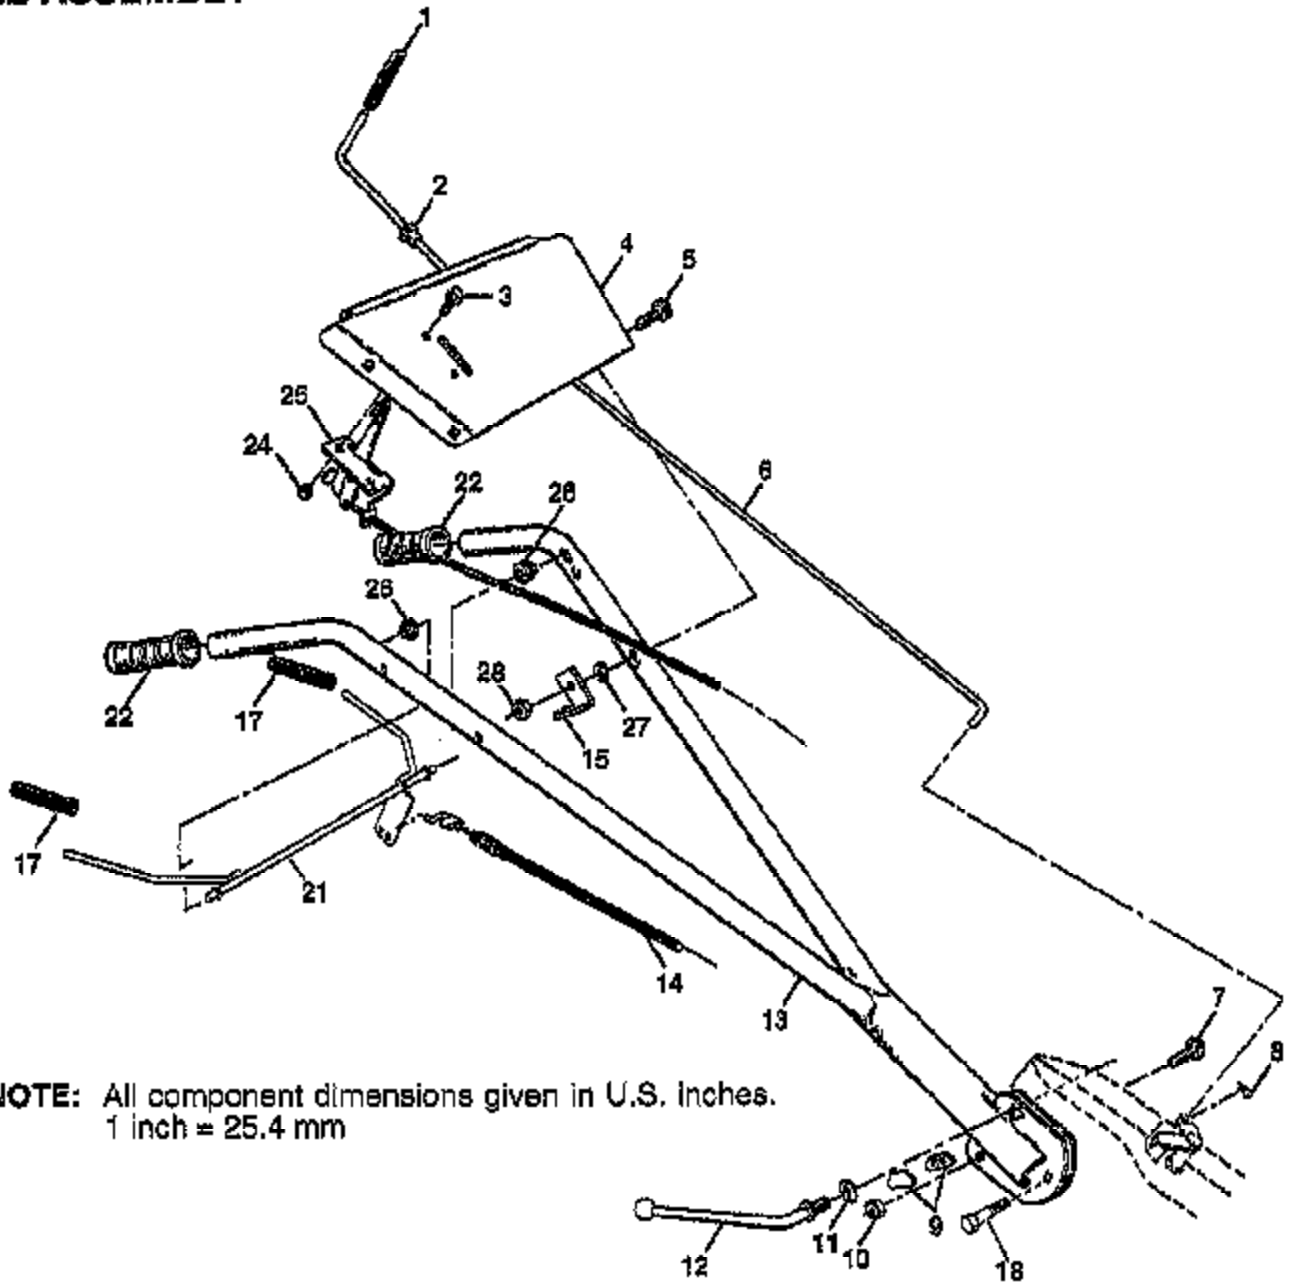

TILLER - - MODEL NUMBER AYP3455A99

HANDLE ASSEMBLY

NOTE: All component dimensions given in U.S. Inches.
1 inch = 25.4 mm

Ref #	Part Number	Qty	Description
1	8389J		GRIP TI
2	121248X		BUSHING
3	71191008		SCREW.PNHD.10-24
4	126949X505		HANDLE BRACKET
5	72110514		BOLT CARRIAGE CRT
6	108281X		ROD SHIFT CRT
7	72110608		BOLT D
8	4497H		RETAINER M
9	109229X		LOCK CRT
10	73930600		LOCKNUT
11	19131611		WASHER CRT
12	109228X		LEVER LOCK CRT
13	150217		HANDLE
14	159232		"CABLE, CLUTCH"
15	145821		BRACKET.CLUTCH.CA
17	102604X		GRIP BAR CRT
18	150696		BOLT PIVOT
21	159227		BAR CONTROL
22	150744		"GRIP,HANDLE"
24	73731000		NUT
25	127012X		"CONT,THROTTLE"
26	146480		GROMMET.HANDLE.V-
27	10040500		LOCKWASHER
28	73800500		NUT

TILLER -- MODEL NUMBER AYP3455A99

MAINFRAME, RIGHT SIDE

NOTE: All component dimensions given in U.S.inches.
1 inch = 25.4 mm

Ref #	Part Number	Qty	Description
1	73510500		NUT
2	102332X		BRACKET RH CRT
3	74760524		BOLT.HEX.5/16-1.5
4	102173X		COUNTERWEIGHT CRT
5	10040600		LOCKWASHER
6	73220600		NUT.HEX.3/8-16UNC
7	4497H		RETAINER M
8	126875X		RIVET.DRILL.1.75
9	5015J		TIRE TI
9	128952		RIM
9	795R		SUB= 65139
10	PARTSIMAGE		REFER TO PARTS IMAGE
10	SUPPLIER		CHECK WITH SUPPLIER