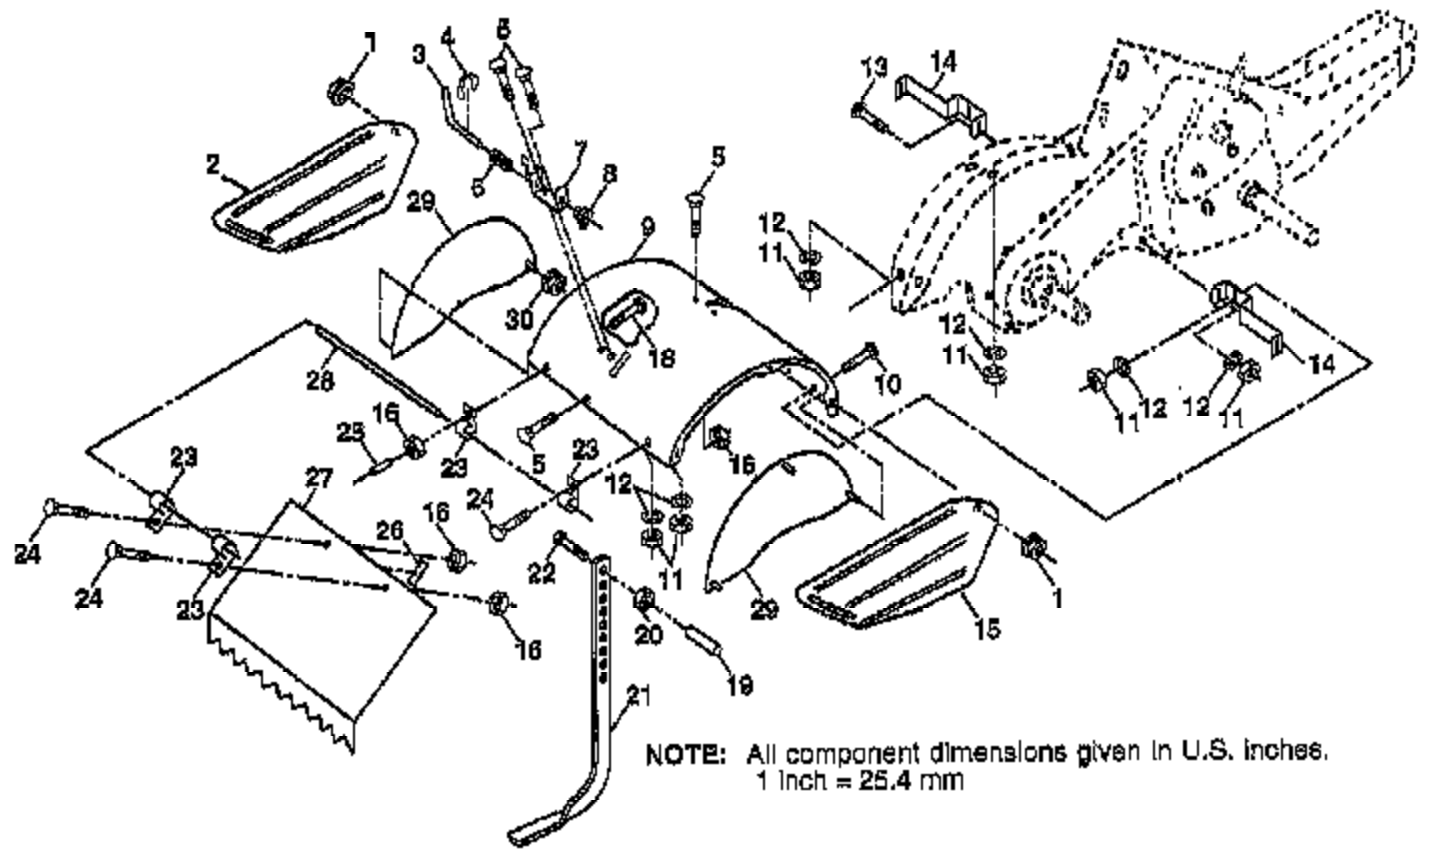

TILLER - - MODEL NUMBER AYP3455A99

TINE SHIELD

Ref #	Part Number	Qty	Description
1	98000129		NUT
2	161415X505		"SHIELD,SIDE,O.LH"
3	8393J		STAKE PIN TI
4	12000036		KLIP RING TI
5	72140506		BOLT
6	8394J		SPRING TI
7	8392J		LATCH BRACKET TI
8	109230X		SPRING CRT
9	124289X505		TINE SHIELD
10	72140508		BOLT
11	73220500		NUT.HEX.5/16-18
12	10040500		LOCKWASHER
13	72110510		BOLT
14	124311X		"BRACKET,SHIELD"
15	161414X505		SHIELD SIDE O.RH
16	73510400		NUT
18	72040410		BOLT
19	102701X		GRIP CRT
20	73220600		NUT.HEX.3/8-16UNC
21	102156X		SUB= 102156X500
22	74930632		BOLT
23	4440J		HINGE CRT
24	72140404		BOLT
25	6712J		VINYL CAP TI
26	109227X		PAD IDLER TI
27	102695X505		LEVELING SHIELD
28	120588X		PIN HINGE
29	124309X505		SIDE SHIELD
30	73970500		LOCKNUT TI