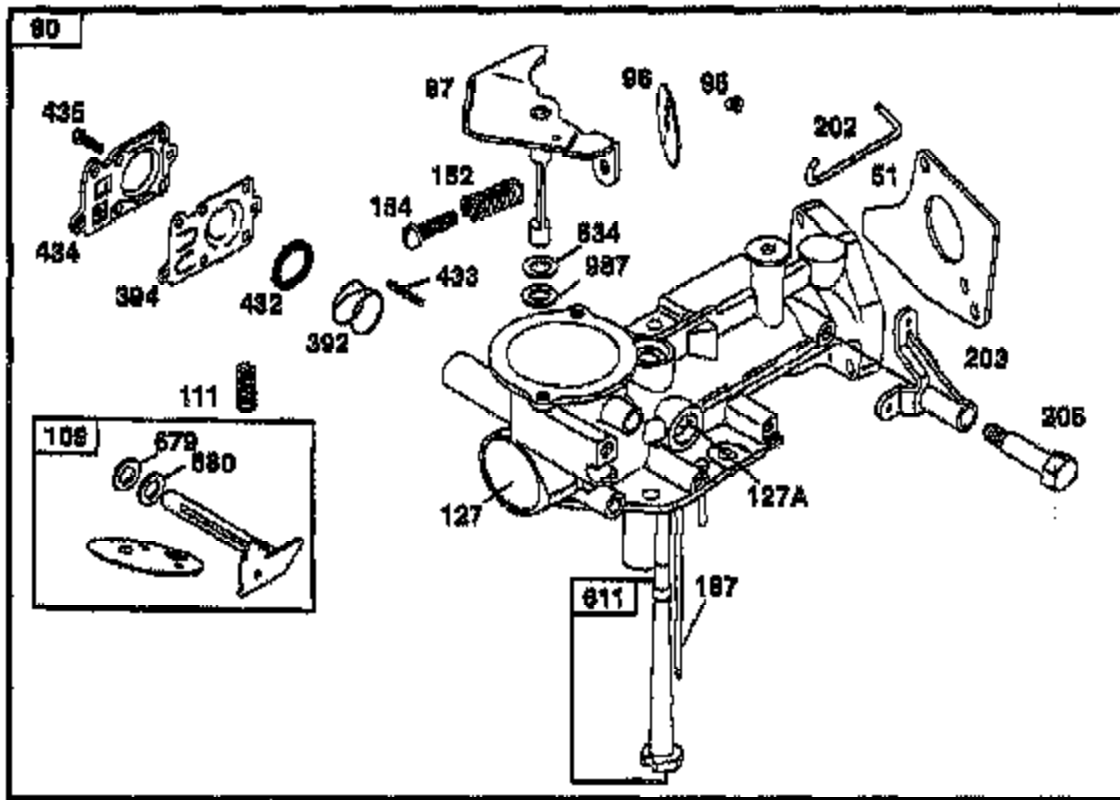

TILLER - - MODEL NUMBER AYP3455A99 ENGINE, BRIGGS & STRATTON - - MODEL NUMBER 134202, TYPE NO. 1119-E1

Ref #	Part Number	Qty	Description
1	495133		CYLINDER ASSEMBLY
2	399268		BUSHING, CYLINDER
3	299819		SEAL, OIL
5	214040		HEAD, CYLINDER
7	272157		GASKET, CYLINDER HEAD
8	495774		BREATHER ASSEMBLY
9	27549		GASKET, VALVE COVER
10	94621		SCREW, STEMS
11	66578		GROMMET, BREATHER TUBE
12	270080		GASKET CRANKCASE STANDARD .015"
12	270125		GASKET, CRANKCASE .005" THICK
12	270126		GASKET, CRANKCASE .009" THICK
13	94221		SCREW, CYLINDER HEAD 2-3/32"
14	94679		SCREW, CYLINDER HEAD 2-15/32"
15	94916		PLUG, PIPE, HEX SOCKET
16	492088		CRANKSHAFT
18	494044		COVER ASSEMBLY, CRANKCASE
19	495660		BUSHING, CRANKCASE COVER
20	294606		SEAL, OIL
21	281658		PLUG-OIL FILLER
21A	399195		SEAL ASSEMBLY, CYLINDER PLUG
22	94682		SCREW
22A	94917		STUD, CRANKCASE COVER
23	393673		FLYWHEEL-MAGNETO
24	222698		KEY, FLYWHEEL
25	399819		PISTON ASSEMBLY
25	393820		PISTON ASSEMBLY-.010 OVERSIZE
25	393821		PISTON ASSEMBLY-.020 OVERSIZE
25	393822		PISTON ASSEMBLY-.030 OVERSIZE
26	393067		RING SET, PISTON
26	399014		RING SET-PISTON-.010 OVERSIZE
26	399015		RING SET-PISTON.020 OVERSIZE
26	399016		RING SET-PISTON-.030 OVERSIZE
27	26026		LOCK, PISTON PIN
28	298909		PIN ASSY, PISTON, STD
28	298908		PIN ASSEMBLY, PISTON .005" OVERSIZE
29	299430		ROD ASSEMBLY, CONNECTING
29	390459		ROD ASSEMBLY, CONNECTING
30	225183		DIPPER-CONNECTING ROD
32	94699		SCREW
33	211119		VALVE, EXHAUST
34	261044		VALVE, INTAKE
35	260552		SPRING, INTAKE VALVE
36	26478		SPRING, EXHAUST VALVE
37	222443		GUARD, FLYWHEEL
40	93312		RETAINER, VALVE SPRING
45	260642		TAPPET, VALVE
46	214726		GEAR-CAM
51	273113		GASKET, CARBURETOR MOUNTING
55	497442		HOUSING, REWIND STARTER
56	498144		PULLEY, REWIND STARTER
58	280399		ROPE, REWIND STARTER (CUT TO 88-5/8)
59	396892		INSERT, HANDLE
60	393152		HANDLE, REWIND STARTER
65	94686		SCREW, HOUSING MOUNTING
73	225176		SCREEN, ROTATING
81	222263		LOCK, SCREW
90	498298		CARBURETOR ASSEMBLY