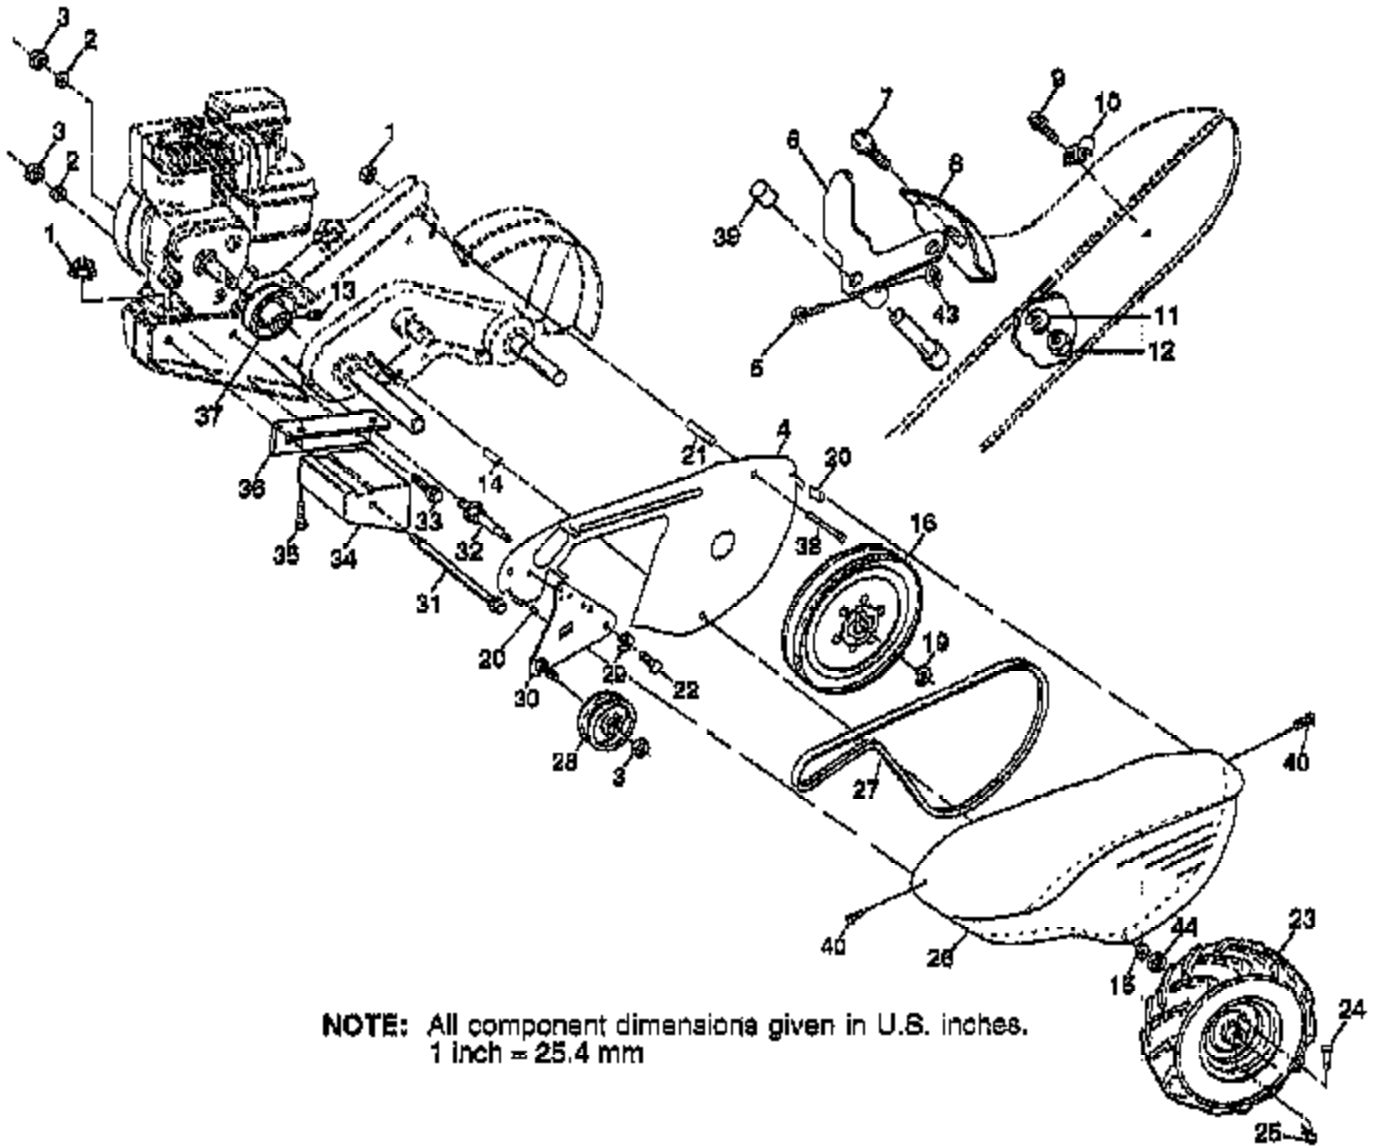

TILLER - - MODEL NUMBER AYP3455A99

MAINFRAME, LEFT SIDE

Ref #	Part Number	Qty	Description
1	73510500		NUT
2	10040600		LOCKWASHER
3	73220600		NUT.HEX.3/8-16UNC
4	165710		SHIELD.INNER.BELT
5	154734		"SCREW-LEVER,SHI"
6	110111X		LEVER ASM CRT
7	72110404		BOLT
8	8700J		PANEL TI
9	86777		SUB= 750097
10	9484R		CONDIUT CLIP T
11	10040400		LOCKWASHER
12	73220400		SUB= 50675
13	23230506		SET SCREW
14	156117		SPACER-SPLIT
15	19111116		WASHER
16	145102		SHEAVE.TRANS.
17	73510500		NUT
19	12000028		SUB= 2267J
20	165504		NUT J CLIP #8
21	110652X		SPACER CRT
22	74770508		BOLT.FIN.HX.5/16-24X1/2
23	5015J		TIRE TI
23	128952		RIM
23	795R		SUB= 65139
24	126875X		RIVET.DRILL.1.75
25	4497H		RETAINER M
26	165501X505		GUARD.BELT
27	132801		BELT-V
28	104679X		PULLEY-IDLER TI
29	12000032		KLIP RING
30	159229		BRACKET ASM IDLER
31	102384X		BOLT CRT
32	102141X		SHIFT ARM CRT
33	74760616		BOLT
34	102383X		COUNTERWEIGHT CRT
35	74760524		BOLT.HEX.5/16-1.5
36	102331X		BRACKET LH CRT
37	130812		ENGINE PULLEY
38	74760544		SUB= 74780544
39	140062		CAP PLUNGER BLACK
40	165503		SCREW HX WSH.HD#8-18X1/2
43	69180		LOCKNUT
44	73800500		NUT