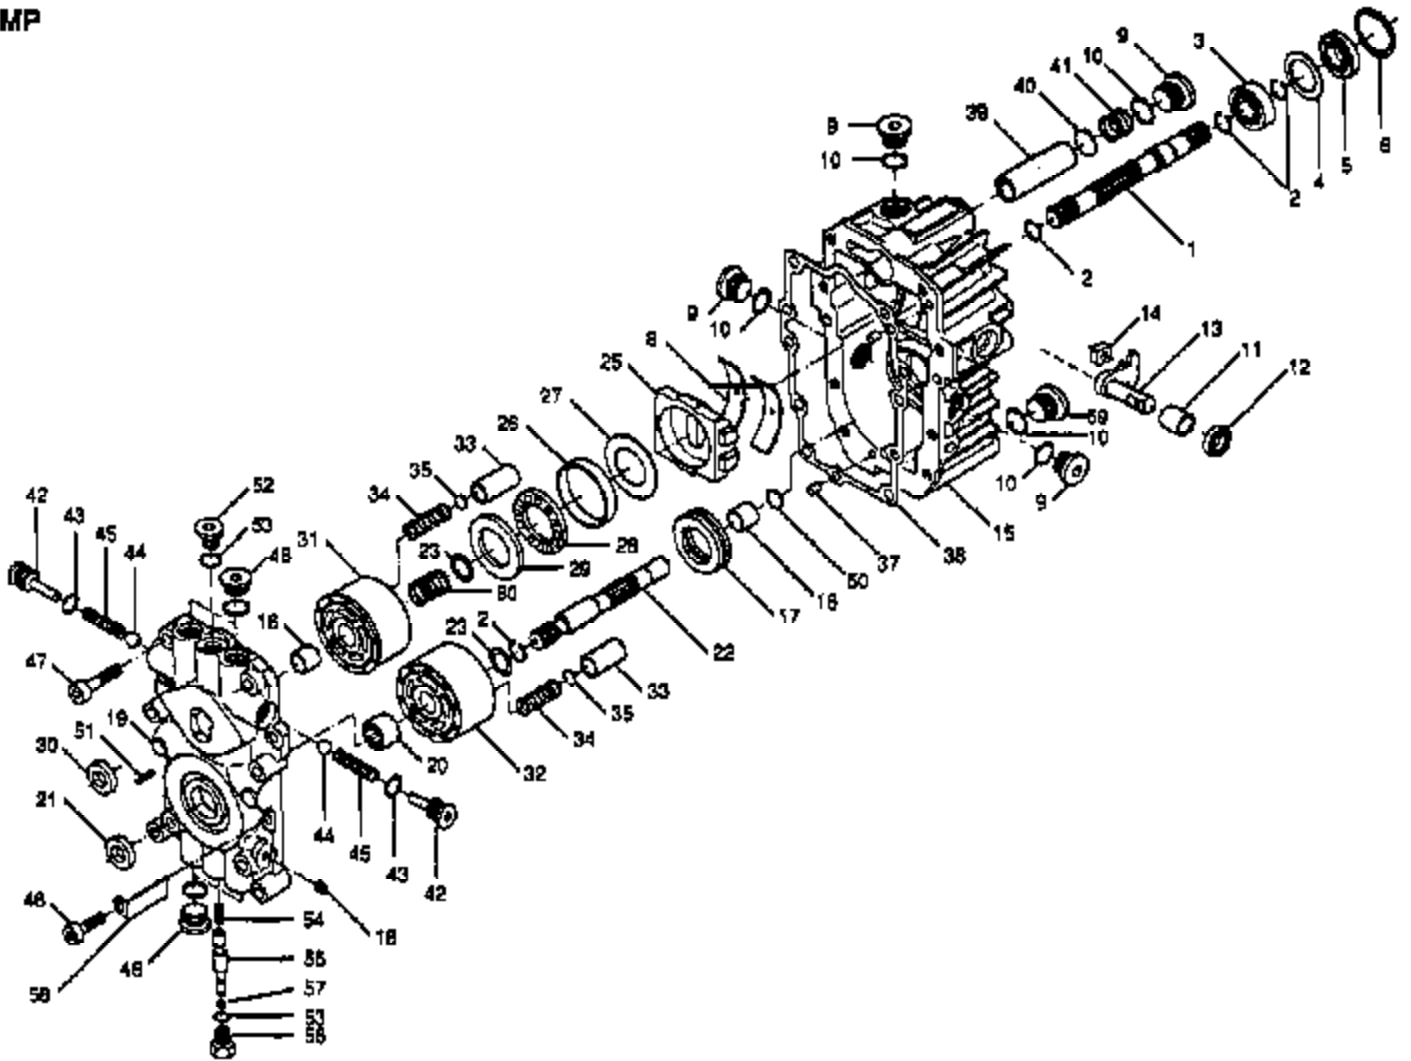

12 H.P. HYDROSTATIC YARD TRACTOR

PUMP

Ref #	Part Number	Qty	Description
1	122756X		SHAFT.PU.2003022
2	122716X		RETAINIANG RING-(2003016)
3	122745X		BALL BEARING
4	122715X		SPACER
5	122700X		SEAL LIP
6	122699X		RING.RET.2003052
8	122767X		CRADLE BEARING (2003023)
9	122729X		PLUG
10	122746X		O RING
11	122747X		BEARING
12	122717X		SEAL.9008000-0126
13	122748X		TRUNION ARM (2003005)
14	122749X		GUIDE.2000015.HYD
15	122768X		SUB= 121430X
17	122769X		JOURNAL BRG(2003071)
16	122770X		SUB= 142936
18	122771		SUB= 122771X
19	122772X		CENTER SECTION
20	122773X		NEEDLE BEARING
21	122722X		LIP SEAL-9008000-0127
22	122750X		SHAFT
23	122774X		WASHER
25	122775X		SUB= 121430X
26	122776X		SUB= 121430X
27	122777X		SUB= 121430X
28	122778X		SUB= 121430X
29	122779X		SUB= 121430X
30	122723X		SEAL LIP
31	122780X		CYLINDER BLOCK
32	122781X		CYLINDER BLOCK(70331)
33	122782X		PISTON
34	122784X		PISTON SPRING
35	122785X		WASHER.TR.2003019
37	122786X		PIN
38	122718X		GASKET.20030600
39	122731X		FILTER
40	122730X		WASHER (2000011)
41	122728X		SPRING
42	122706X		PLUG
43	122705X		O RING
44	122702X		BALL
45	122704X		SPRING.2003012.HY
46	122787X		PLUG
47	122752X		SCREW9007314-0808
48	122753X		SCREW
50	122788X		WASHER
51	122789X		PIN
52	122754X		PLUG
53	122711X		O RING
54	122708X		SPRING
55	122709X		SUB= 122712X
56	122712X		BYPAS KT 25130011
57	122710X		O RING (9004175-0027)
58	122727X		ADHESIVE LABEL
59	122790X		PLUG
60	122791X		SPRING
	121430X		PUMP.BDU-10S-114