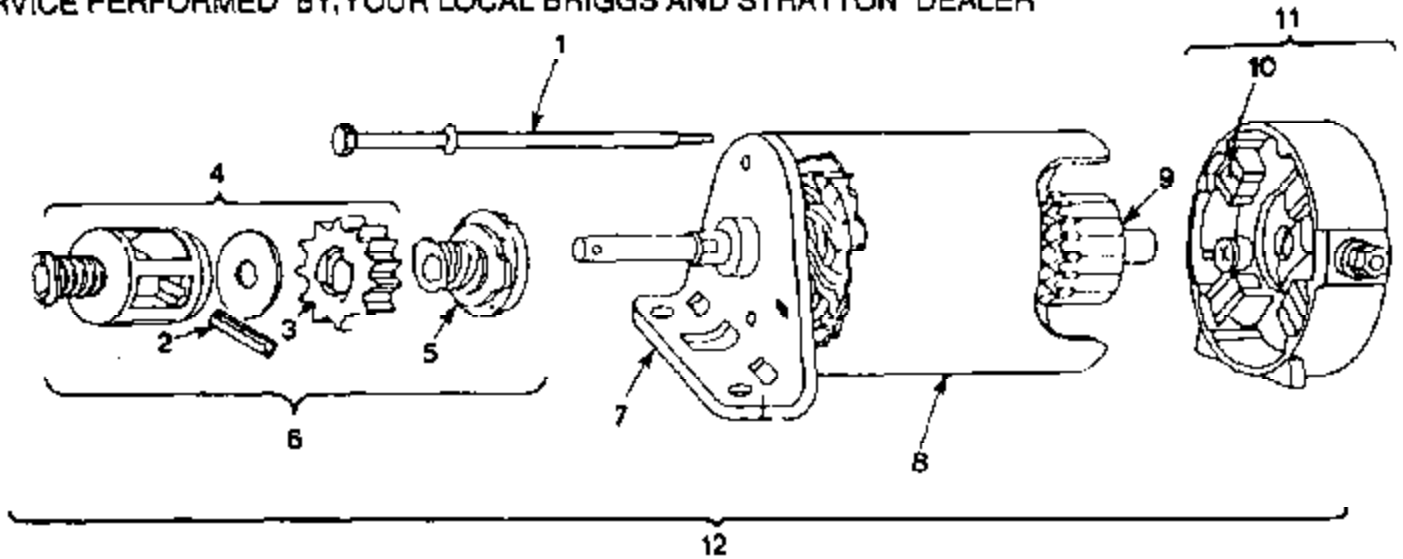

12 H.P. HYDROSTATIC YARD TRACTOR

ENGINE BRIGGS & STRATTON -- MODEL NUMBER 281707, TYPE NUMBER 0201-01

STARTER - MOTOR

ALL ENGINE PARTS MUST BE PURCHASED THROUGH, AND WARRANTY
SERVICE PERFORMED BY, YOUR LOCAL BRIGGS AND STRATTON DEALER

Ref #	Part Number	Qty	Description
1	94004		BOLT
2	94288		ROLL PIN
3	280104		GEAR, STARTER
4	490467		PINION SPRING KIT
5	398003		CLUTCH ASSEMBLY
6	490421		STARTER DRIVE GROUP
7	394857		DRIVE END CAP ASSY
8	394544		HOUSING ASSY
9	391160		ARMATURE ASSY
10	395538		BRUSH ASSEMBLY
11	395537		END CAP ASSY. COMMUTATOR
12	490420		MOTOR & DRIVE ASY