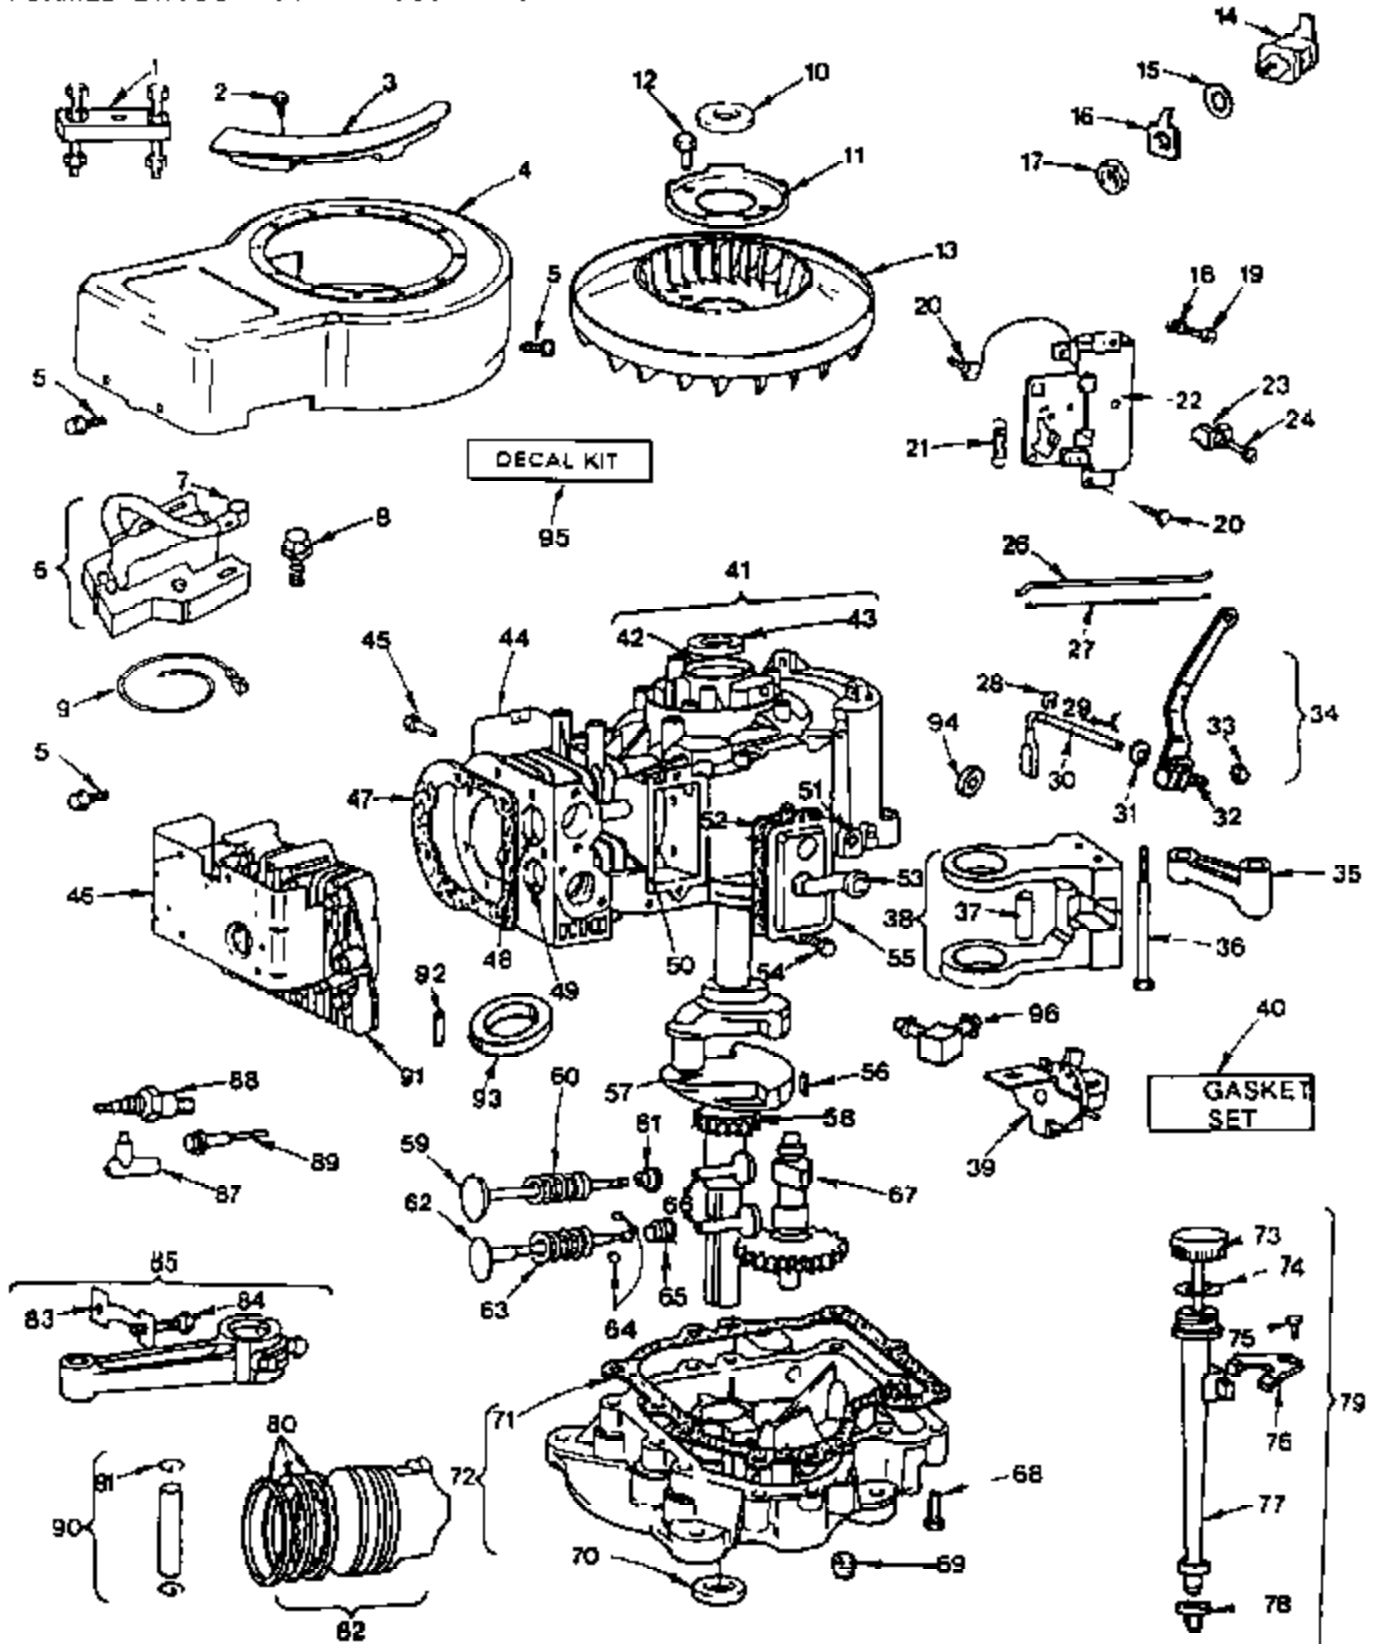

12 H.P. HYDROSTATIC YARD TRACTOR
ENGINE BRIGGS & STRATTON -- MODEL NUMBER 281707, TYPE NUMBER 0201-01
CYLINDER BLOCK GROUP

ALL ENGINE PARTS MUST BE PURCHASED THROUGH, AND WARRANTY SERVICE PERFORMED BY YOUR LOCAL BRIGGS AND STRATTON DEALER

Ref #	Part Number	Qty	Description
1	19203		PULLER, FLYWHEEL
2	93705		SUB= 69485
3	223752		GUARD, FLYWHEEL
4	490853		HOUSING, BLOWER
5	93158		SCREW, SEMS
6	398811		ARMATURE, MAGNETO
7	221798		TERMINAL, IGNITION CABLE
8	93381		SCREW, SEM, ARMATURE MOUNTING
9	398808		WIRE, GROUND
10	231531		SPACER, CLUTCH
11	223726		RETAINER FAN
12	93535		SCREW, HEX HEAD
13	280687		FAN, FLYWHEEL
14	398525		INSULATOR ASSEMBLY
15	92791		WASHERLOCK
16	93722		TERMINAL, SPADE
17	90576		NUT, HEX
18	26157		SPRING, THROTTLE ADJUSTMENT
19	90200		SCREW
20	93572		SCREW
21	260871		SPRING, GOVERNOR
22	491594		PLATE, GOVERNOR CONTROL
23	221535		CLAMP
24	93496		SCREW, SEMS
26	262348		LINK, GOVERNOR
27	260584		SPRING, GOVERNOR LINK
28	93307		RETAINER, E-RING
29	93306		COTTER, HAIR PIN
30	231058		CRANK, GOVERNOR
31	222450		WASHER, GOVERNOR LEVER
32	92613		BOLT, GOVERNOR LEVER
33	231082		NUT, HEX
34	490927		LEVER ASSY, GOVERNOR
35	212359		LINK, COUNTERWEIGHT
36	93875		SCREW, COUTENWEIGHT
37	298909		PIN ASSY, PISTON, STD
38	399891		COUNTERWEIGHT ASSY
39	490815		GOVERNOR GEAR
40	490525		GASKET SET
41	490450		CYLINDER ASSEMBLY
42	399265		P/N CONFLICT - CHECK WITH SUPPLIER
43	391086		SEAL, OIL
44	223715		SHIELD
45	93163		SCREW
46	491490		COVER, CYLINDER HEAD
47	271866		GASKET, CYLINDER HEAD
48	261463		SEAT, INTAKE VALVE, STANDARD
49	210940		SEAT]
50	261961		GUIDE, EXHAUST VALVE
51	491986		BUSHING, GOVERNOR CRANK
52	27803		GASKET, VALVE COVER
53	280100		TUBE, BREATHER
54	93394		SCREW, SEMS, BREATHER, MOUNTING
55	394217		BREATHER, ASSY
56	222698		KEY, FLYWHEEL
57	490466		CRANKSHAFT
58	262135		GEAR, TIMING
59	262247		VALVE, INTAKE