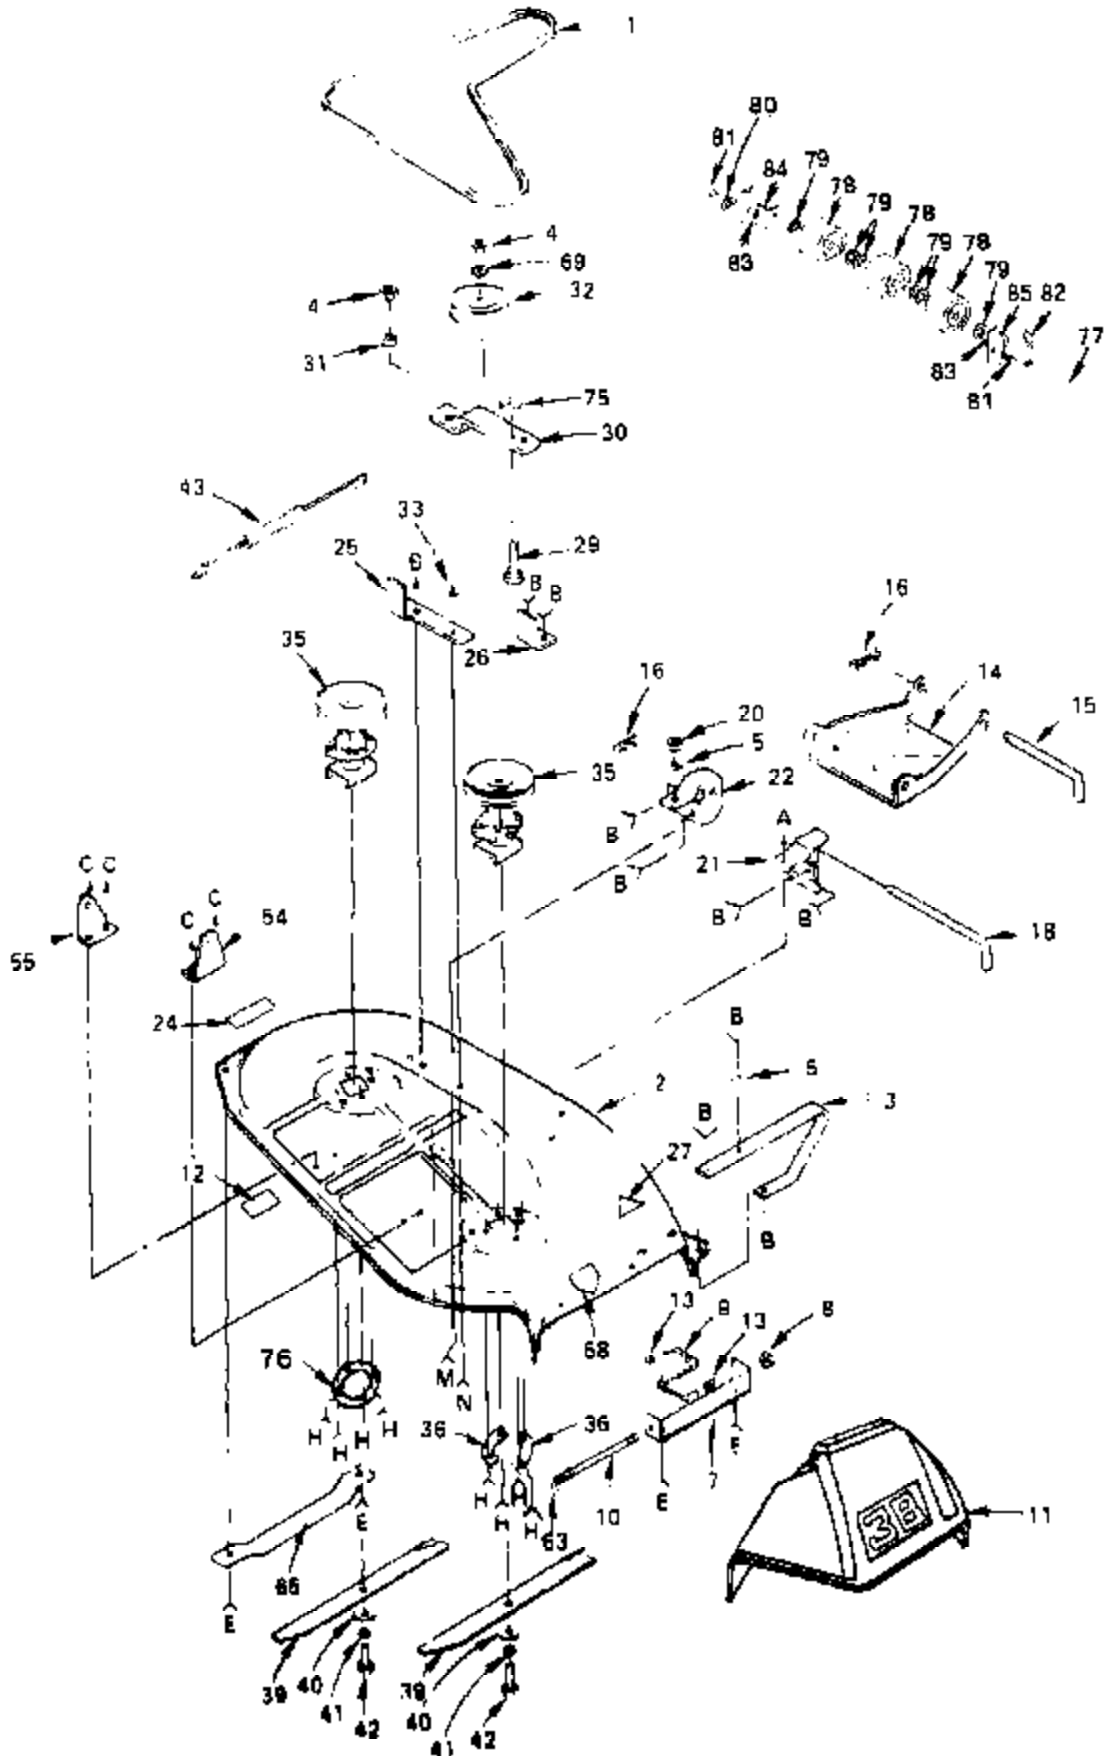

12 H.P. HYDROSTATIC YARD TRACTOR

MOWER

Ref #	Part Number	Qty	Description
1	106085X		BELT-V.79.1.MWR
2	108672X		SUB= 144726
3	8417J		SUB= 128772
4	73680600		SUB= 73690600
5	19111216		WASHER M
7	105896X		SUB= 137607
8	110452X		NUT PUSH M
9	106734X		SUB= 123713X
10	106735X		ROD-HINGE T
11	106736X		DEFLECTOR-SHLD T
12	108682X		NLA
13	105304X		CAP-SLEEVE LT
14	105662X		LINK.PARALLEL
15	105744X		"ROD, FRT. PARAL T"
16	4921H		SPRING.RETAINER
18	109835X		HINGE PIN T
20	73680500		SUB= 73690500
21	109598X		BRACKET RH LT
22	109597X		BRACKET LH T
24	109820X		DECAL YT
25	109503X		SUPPORT ARM T
26	109504X		STOP T
27			REFER TO IMAGE
29	74760637		SUB= 74930632
30	108674X		SUB= 127162X
31	106902X		SPACER RETAINER
32	121316X		PULLEY IDLER
33	106513X		"WASHER, WEAR LT"
35	121687X		"JACKSHAFT.38""LT"
36	100668L		SUPPORT PLATE LT
39	121263X		"BLADE.38"" HI-LI"
40	19132012		WASHER
41	10030600		SUB= 10040600
42	74610624		BOLT.3/8-24X1-1/2
43	102727X		"SPRING.EXT.8.5""
54	105857X		"BRKT,SUSP RH T"
55	108673X		"BRKT,SUSP REAR LH"
63	19111016		WASHER
65	7631J		RUNNER-LH M
68	121349X		DECAL WARNING
69	19131316		WASHER
75	19131210		WASHER
76	110445X		SUPPORT T
77	109776X		PIVOT PIN T
78	109729X		ROLLER T
79	19151610		WASHER T
80	19161616		WASHER
81	74760512		BOLT
82	76020412		COTTER PIN
83	73680500		SUB= 73690500
84	109646X		BRACKET LH T
85	109647X		BRACKET RH T