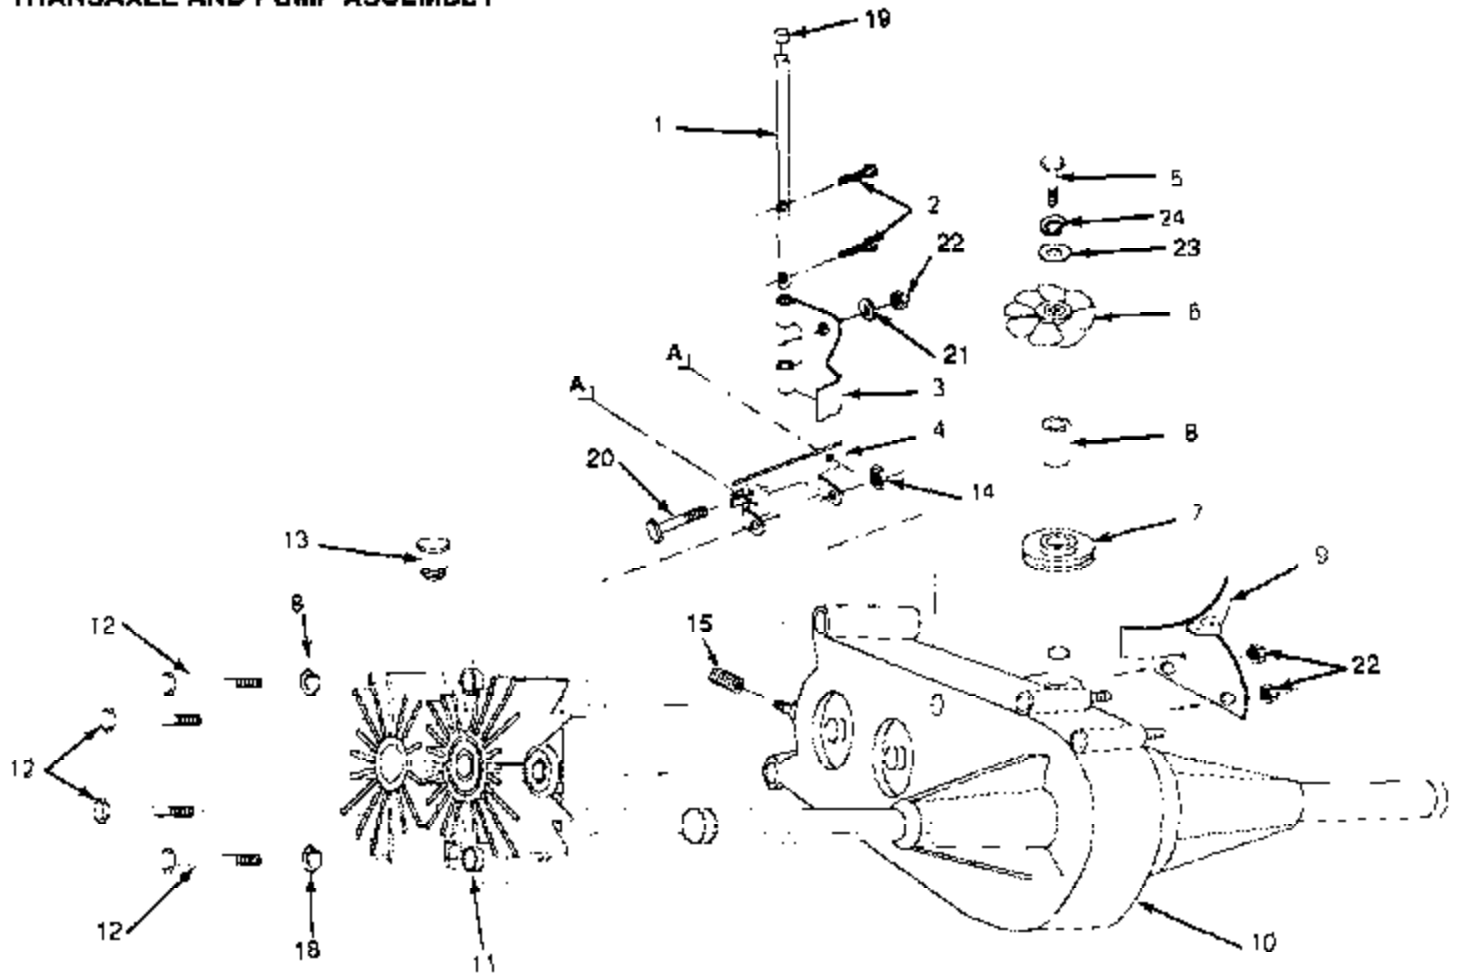

12 H.P. HYDROSTATIC YARD TRACTOR TRANSAXLE AND PUMP ASSEMBLY

Ref #	Part Number	Qty	Description
1	121192X		SUB= 123634X
2	76020312		SUB= 3145
3	121193X		SUB= 123634X
4	121188X		BRACKET
5	74780412		SUB= 74780414
6	121186X		FAN
7	121180X		PULLEY TRANSAXLE
8	121211X		STANDOFF
9	121182X		GUARD ASSY
10			REFER TO IMAGE
11			REFER TO IMAGE
12	74760572		BOLT
13	121323X		PUMP.2003081.
14	73680500		SUB= 73690500
15	121250X		SPRING
16	74760612		SUB= 74780612
17	73680600		SUB= 73690600
18	10040500		LOCKWASHER
19	71673		PLUNGER CAP T
20	7605J		BOLT T
21	120529X		WASHER T
22	73680400		SUB= 73690400
23	19092016		WASHER
24	10040400		LOCKWASHER