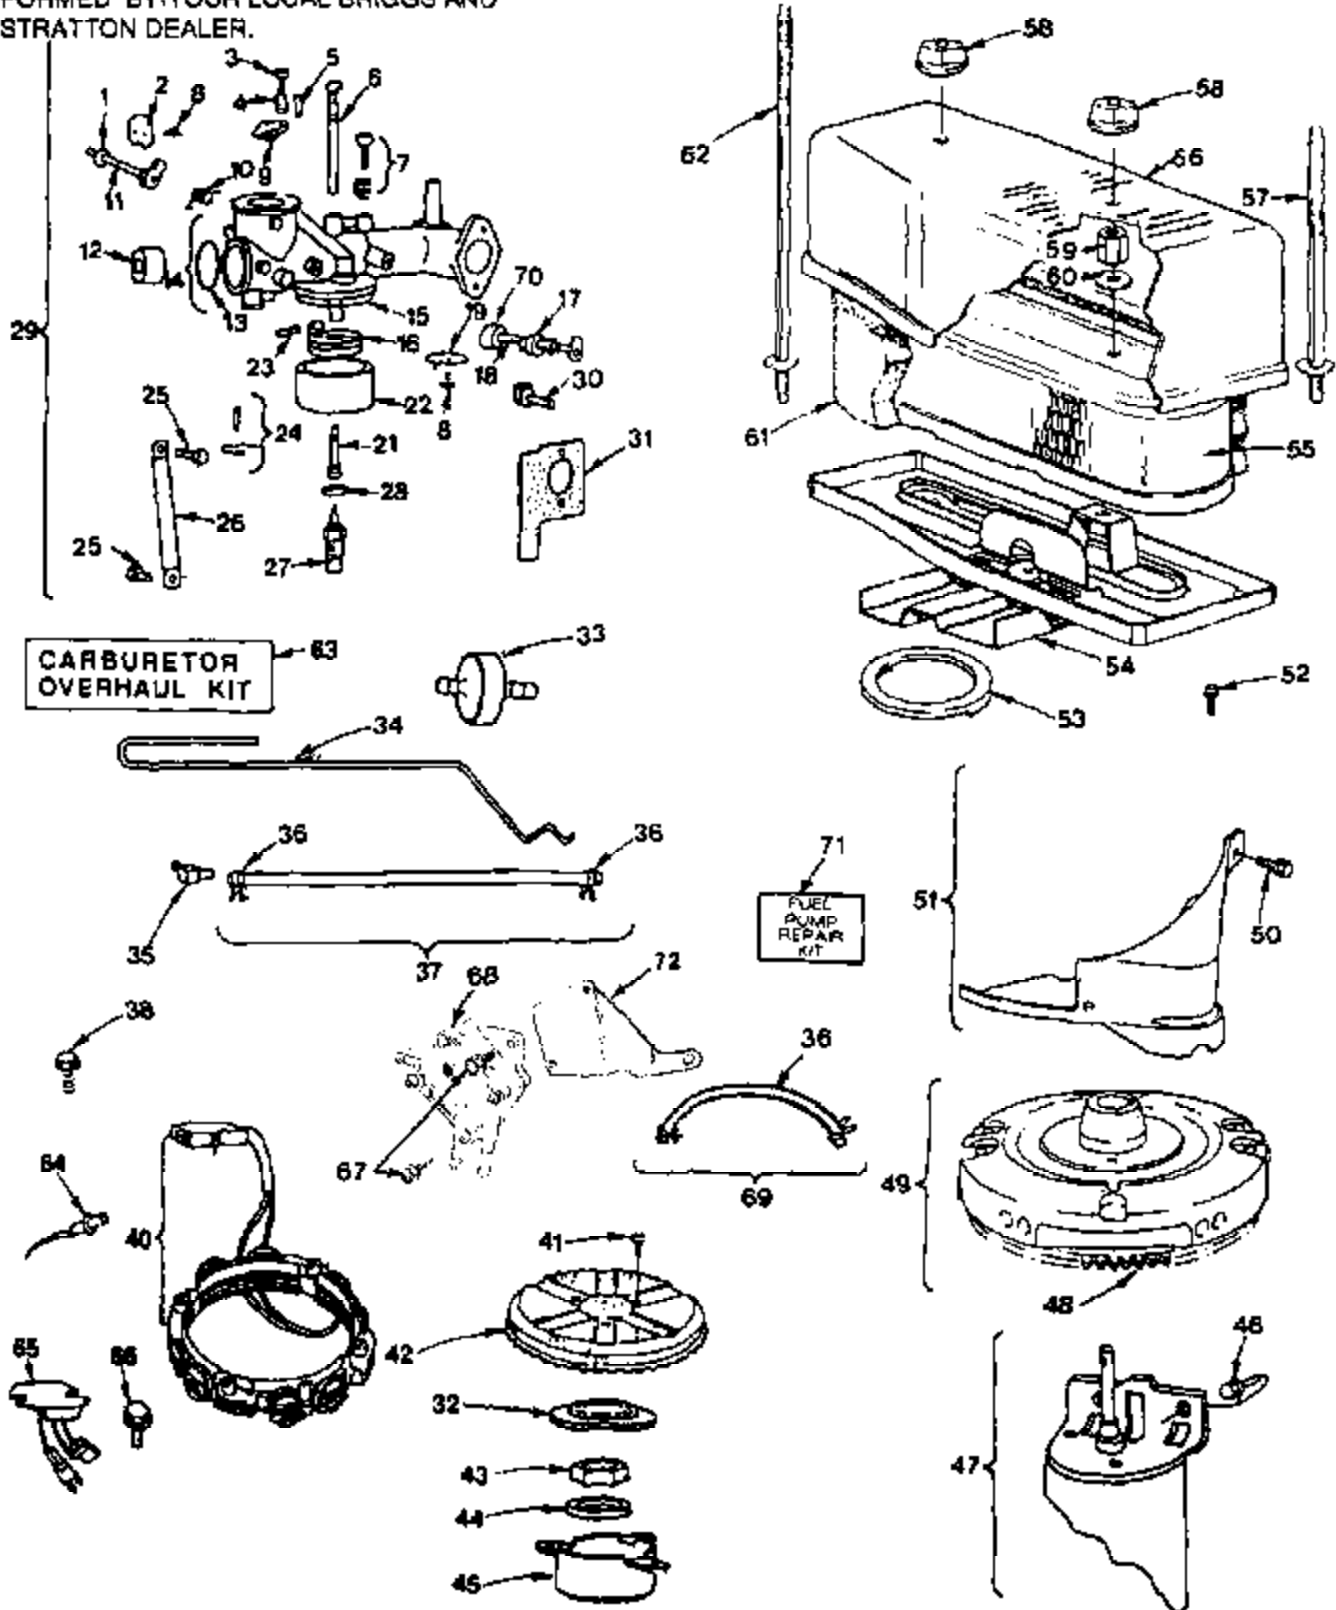

12 H.P. HYDROSTATIC YARD TRACTOR

ENGINE BRIGGS & STRATTON -- MODEL NUMBER 281707, TYPE NUMBER 0201-01

CARBURETOR

ALL ENGINE PARTS MUST BE PURCHASED THROUGH, AND WARRANTY SERVICE PERFORMED BY YOUR LOCAL BRIGGS AND STRATTON DEALER.

Ref #	Part Number	Qty	Description
1	270382		WASHER, FOAM
2	222010		VALVE, CHOKE
3	91920		SCREW, MACHINE, FILLISTER HEAD
4	26157		SPRING, THROTTLE ADJUSTMENT
5	93043		PIN, THROTTLE STOP
6	299740		NOZZLE CARBURETOR
7	292681		VALVE ASSEMBLY, CARBURETOR IDLE SCREW, SEMS
8	93499		SCREW
9	211712		STOP, THROTTLE
10	261116		SPRING, CHOKE RETURN
11	390684		SHAFT & LEVER, CHOKE
12	211960		VENTURI, CARBURETOR
13	221997		PLUG WELSH
14	490515		BODY ASSY CARBURETOR
15	270511		GASKET, FLOAT BOWL
16	299707		FLOAT, CARBURETOR
17	398970		SEAL, THROTTLE SHAFT
18	491006		SHAFT & LEVER, THROTTLE
19	222433		VALVE, THROTTLE
21	231323		SCREW
22	221995		BOWL, FLOAT
23	230896		PIN, FLOAT HINGE
24	394683		VALVE, FUEL INLET
25	93572		SCREW
26	222311		BRACKET, CARBURETOR
27	396568		VALVE, NEEDLE
28	222014		WASHER
29	491673		CARBURETOR ASSY
30	93357		SCREW, SEMS, CARBURETOR MOUNTING
31	270872		GASKET, CARBURETOR
32	280848		SPACER
33	394358		FILTER, FUEL
34	261610		LINK, CHOKE
35	67218		CONNECTOR, FUEL PIPE
36	93053		CLAMP, HOSE, GREEN
37	393815		HOSE (CUT TO SUIT)
38	93621		SCREW, SEMS
40	393295		STATOR, ALTERNATOR
41	93805		SCREW, SEMS
42	222562		SCREEN, FLUSH ROTATING
43	92284		NUT, FLYWHEEL
44	224061		WASHER, SPRING
45	222561		CUP, SCREEN MOUNTING
46	93535		SCREW, HEX HEAD
47	490420		MOTOR & DRIVE ASY
48	399676		GEAR, RING
49	492325		FLYWHEEL & RING GEAR ASSY MAGNETO
50	93984		SCREW, SEMS
51	490324		COVER, STARTER
52	94018		SCREW, AIR CLEANER
53	270853		GASKET, AIR CLEANER
54	490332		BODY
55	399806		CARTRIDGE - AIR CLEANER
56	223700		COVER
57	94246		
58	212706		
59	231532		NUT
60	94249		WASHER