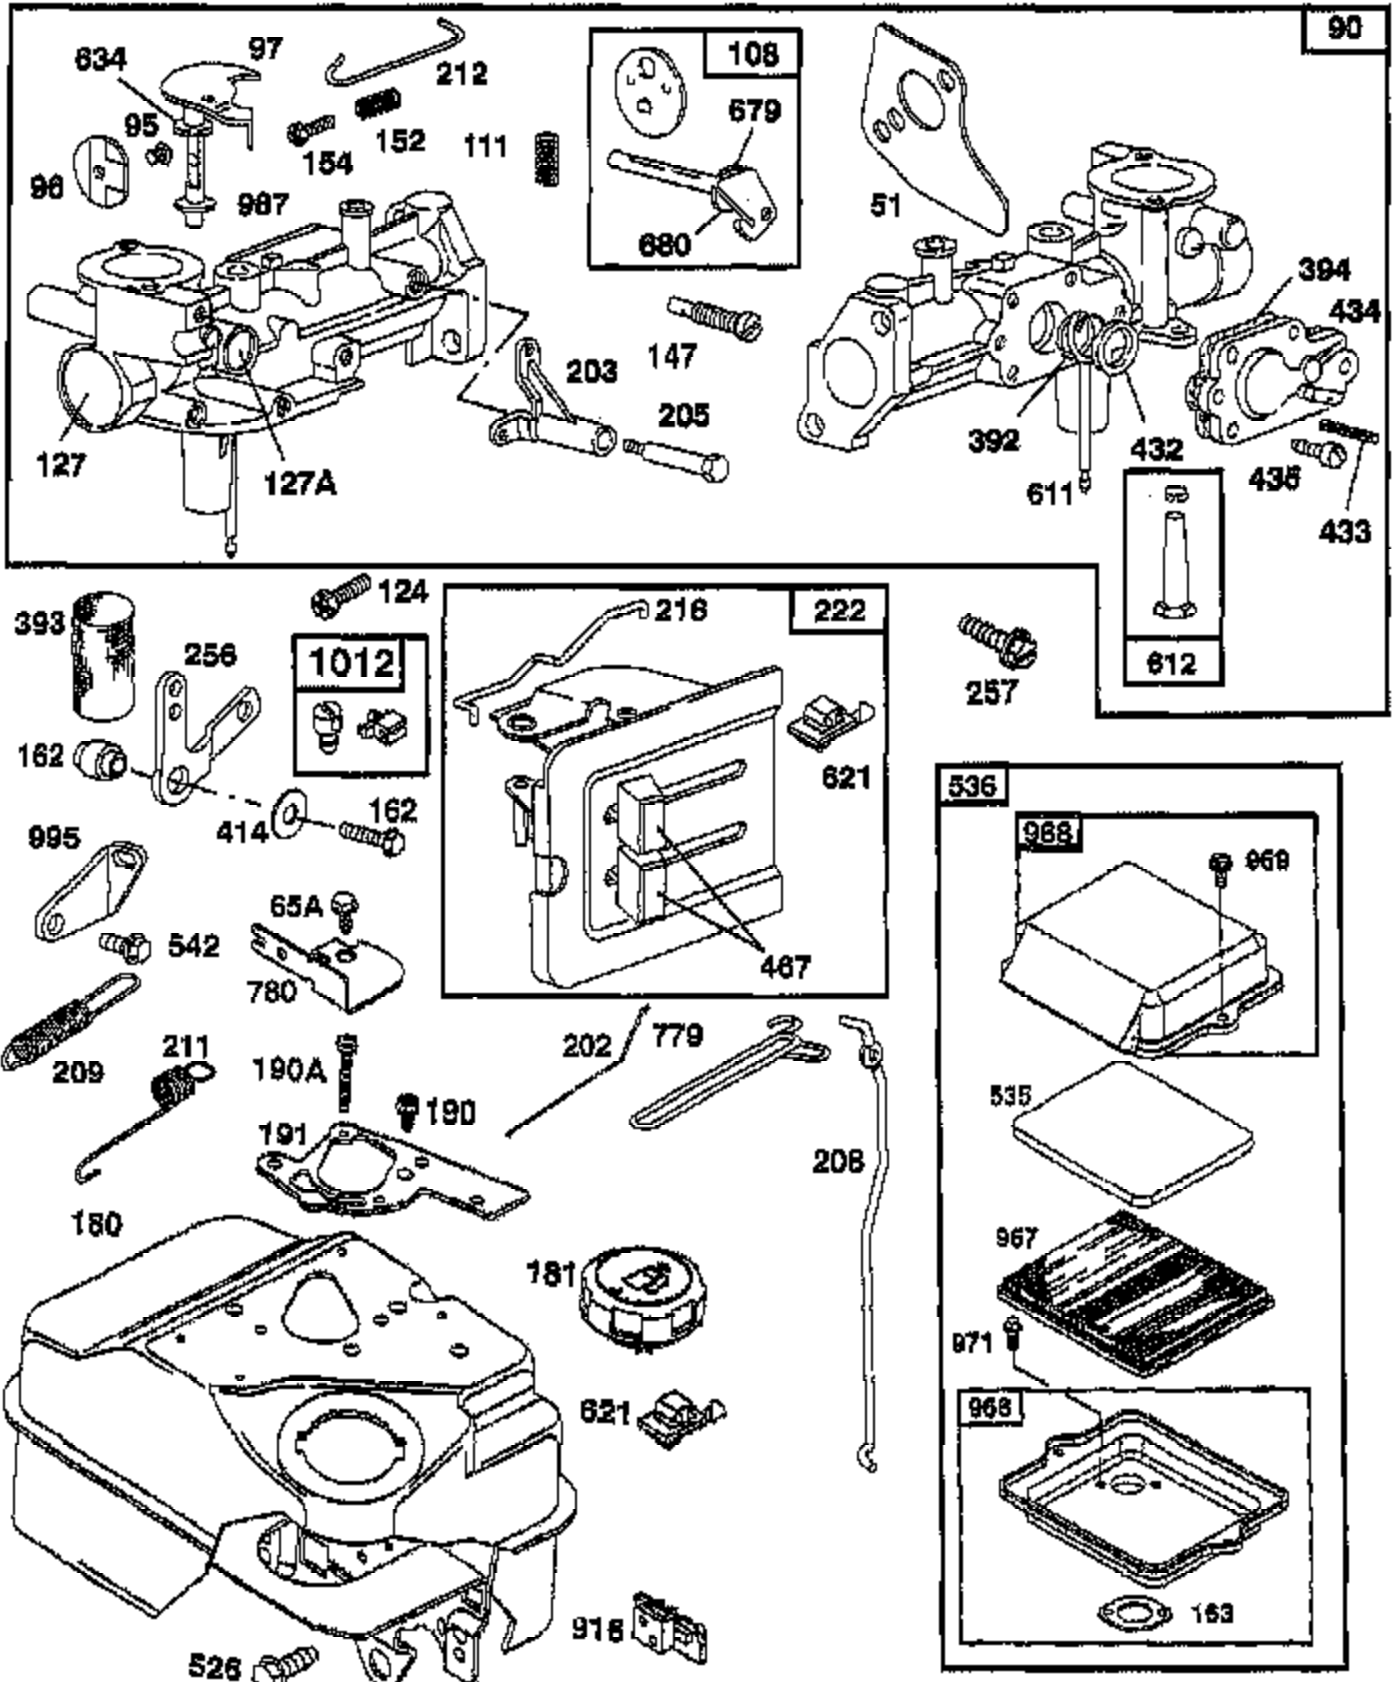

Ref #	Part Number	Qty	Description
434	213963		COVER, DIAPHRAGM
435	93141		SCREW, DIAPHRAGM
455	225121		CUP, STARTER
456	281503		RETAINER, STARTER
459	281505		PAWL, RATCHET
467	280715		KNOB, CONTROL
524	271485		SEAL, FILLER TUBE
526	94914		SCREW, SEMS, TANK BRACKET MOUNT
527	223786		CLAMP BREATHER TUBE
528	231550		TUBE, BREATHER
529	67838		GROMMET, BREATHER TUBE
535	491435		FILTER, AIR
536	494279		AIR CLEANER KIT
542	94897		SCREW
552	231079		BUSHING, GOVERNOR CRANK
562	94907		BOLT, GOVENOR LEVEL
592	231978		NUT, HEX
608	692696		STARTER ASSEMBLY, REWIND
611	231068		PIPE FUEL
612	391813		FUEL PIPE AND CLIP ASSEMBLY
613	93935		SCREW, HEX HEAD
614	93306		COTTER, HAIR PIN
616	495243		CRANK, GOVERNOR
621	396847		SWITCH, STOP
623	94943		P/N CONFLICT - CHECK WITH SUPPLIER
634	271853		WASHER, THROTTLE SHAFT, FOAM
635	66538		ELBOW, SPARK PLUG
676	393757		DEFLECTOR, EXHAUST, SIDE OUTLET
679	270382		WASHER, FOAM
680	221839		WASHER, BRASS
689	263073		SPRING, RETAINER
741	262992		GEAR, TIMING
779	262570		LINK, SPEED CONTROL
780	225029		ANCHOR, SPRING
851	493880		TERMINAL, IGNITION CABLE
869	211787		SEAT, INTAKE VALVE, STANDARD
870	211172		SEAT, INTAKE VALVE, STANDARD
871	262001		GUIDE, EXHAUST VALVE
871	63709		GUIDE, INTAKE VALVE
883	272309		GASKET, EXHAUST
916	280321		RACK, GEAR CONTROL
966	492797		BASE, AIR CLEANER
967	491588		SUB= 3364
968	495872		COVER, AIR CLEANER
969	490073		SCREW, COVER MOUNTING
971	94902		SCREW, HEX HEAD
987	398970		SEAL, THROTTLE SHAFT
995	225057		LEVER, BRACKET ASSY
1012	490507		RETAINER, LINK
1036	499345		LABEL KIT-EMISSIONS
1095	498529		VALVE OVERHAUL GASKET KIT
2500	137202-1114		ENGINE
	491145		SHORTBLOCK

TILLER - - MODEL NUMBER AYP3355A99
ENGINE, BRIGGS & STRATTON - - MODEL NUMBER 137202, TYPE NO. 1124-E1