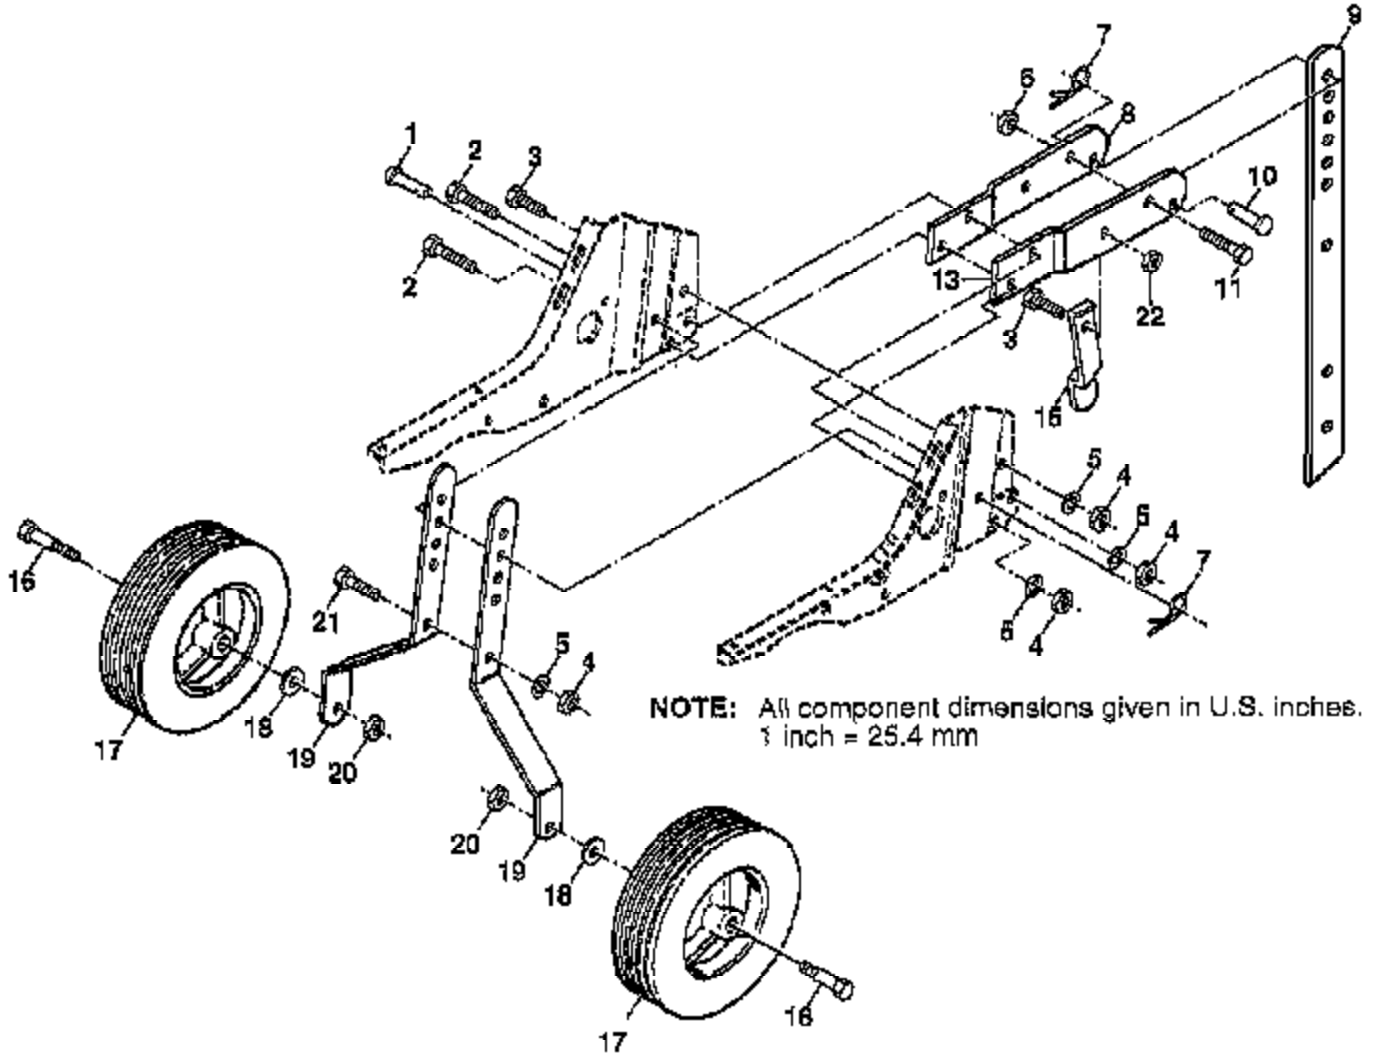

TILLER - - MODEL NUMBER AYP3355A99

WHEEL AND DEPTH STAKE ASSEMBLY

WHEEL AND DEPTH STAKE ASSEMBLY

Ref #	Part Number	Qty	Description
1	9194R		DRILLED RIVET RT
2	74760520		BOLT
3	74760512		BOLT
4	73220500		NUT.HEX.5/16-18
5	10040500		LOCKWASHER
6	73800600		NUT
7	4921H		SPRING.RETAINER
8	1952J		SUB= 1952J500
9	122233X		SUB= 2582J
10	326J		SUB= 4929H
11	74780628		BOLT
13	1951J		SUB= 1951J500
15	5388J		STAKE SPRING TI
16	121117X		BOLT SHOULDER
17	9188R		SUB= 107644X
18	19131311		WASHER
19	9190R		SUB= 9190R500
20	73680600		SUB= 73690600
21	74760516		SUB= 77394
22	73800500		NUT