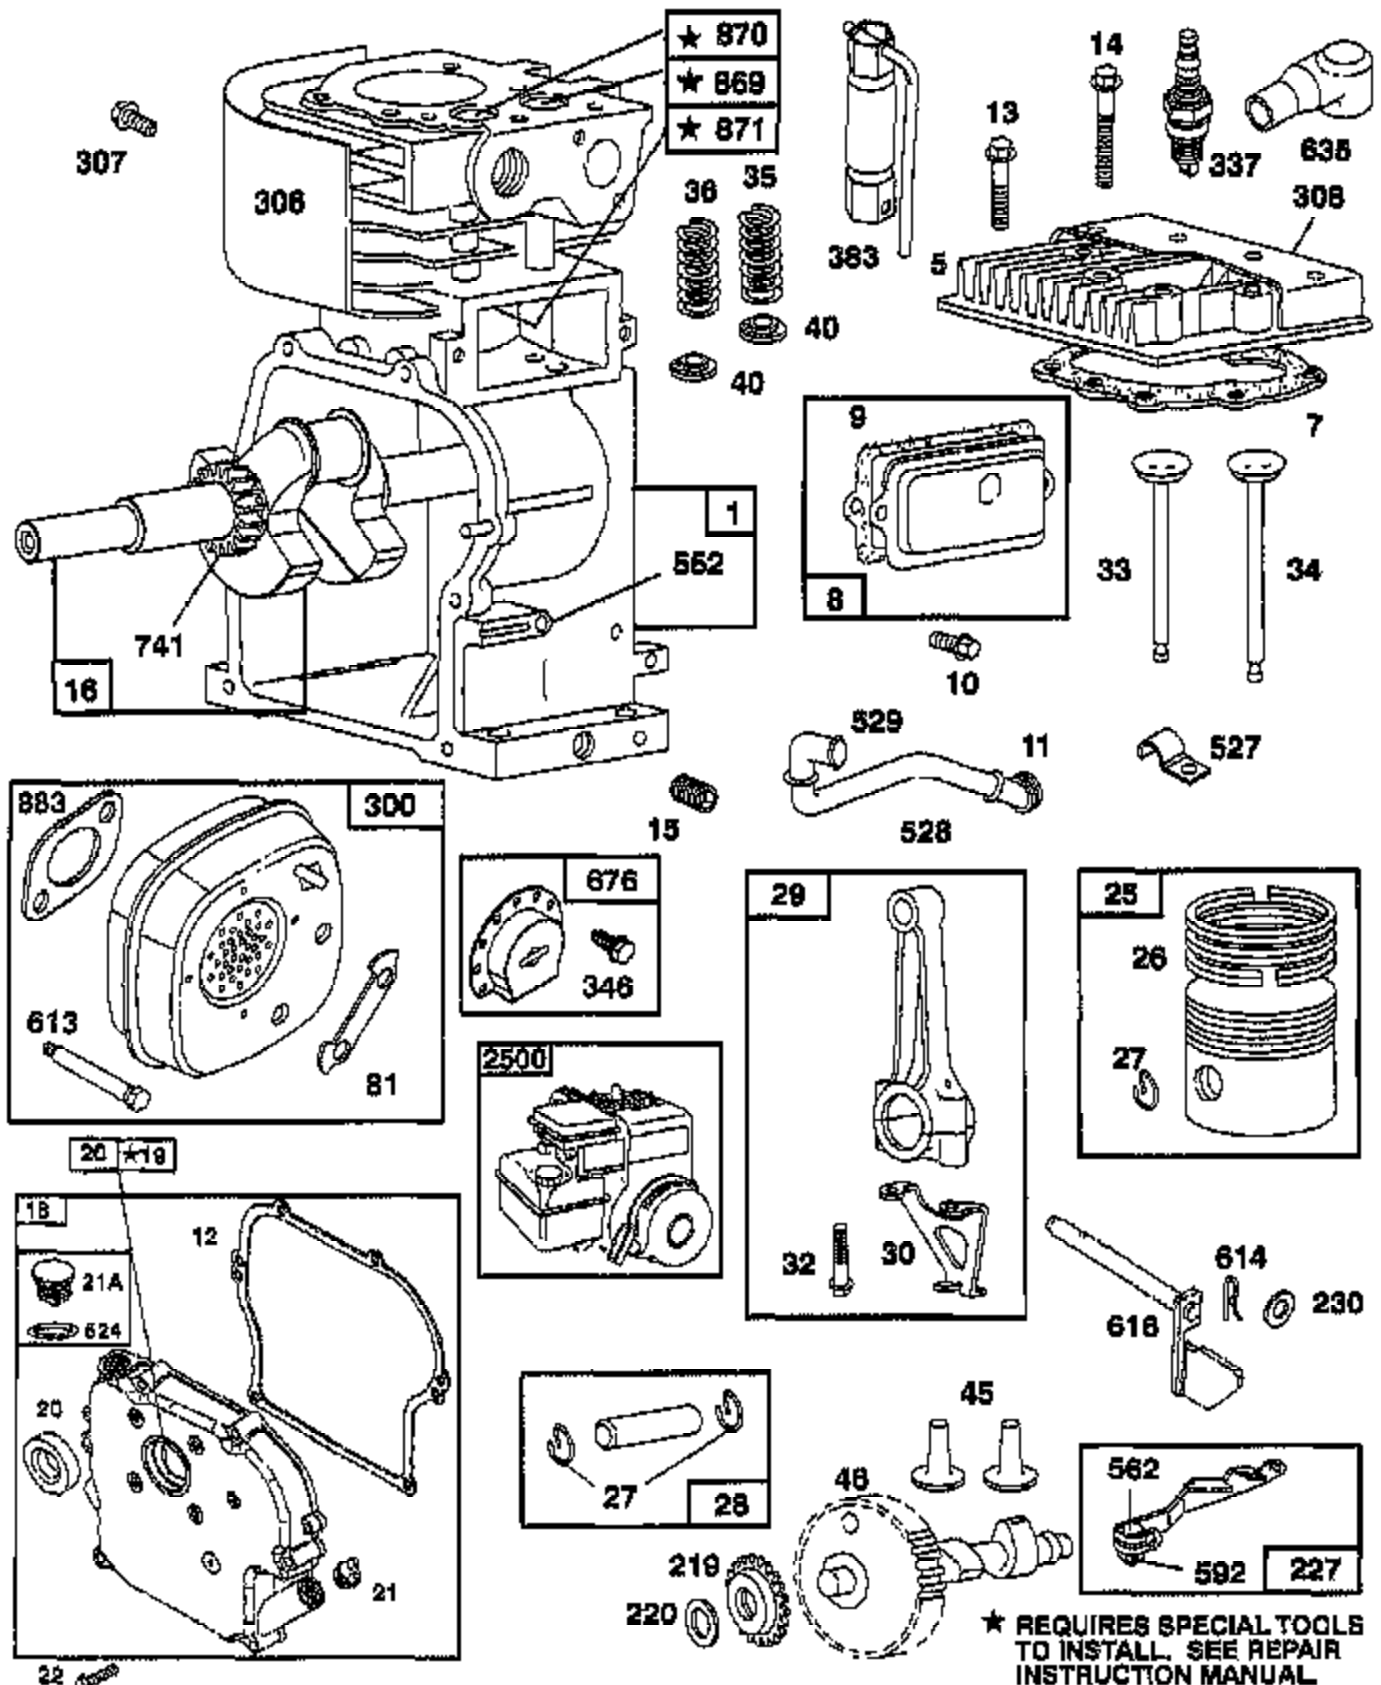

Ref #	Part Number	Qty	Description
434	213963		COVER, DIAPHRAGM
435	93141		SCREW, DIAPHRAGM
455	225121		CUP, STARTER
456	281503		RETAINER, STARTER
459	281505		PAWL, RATCHET
467	280715		KNOB, CONTROL
524	271485		SEAL, FILLER TUBE
526	94914		SCREW, SEMS, TANK BRACKET MOUNT
527	223786		CLAMP BREATHER TUBE
528	231550		TUBE, BREATHER
529	67838		GROMMET, BREATHER TUBE
535	491435		FILTER, AIR
536	494279		AIR CLEANER KIT
542	94897		SCREW
552	231079		BUSHING, GOVERNOR CRANK
562	94907		BOLT, GOVENOR LEVEL
592	231978		NUT, HEX
608	692696		STARTER ASSEMBLY, REWIND
611	231068		PIPE FUEL
612	391813		FUEL PIPE AND CLIP ASSEMBLY
613	93935		SCREW, HEX HEAD
614	93306		COTTER, HAIR PIN
616	495243		CRANK, GOVERNOR
621	396847		SWITCH, STOP
623	94943		P/N CONFLICT - CHECK WITH SUPPLIER
634	271853		WASHER, THROTTLE SHAFT, FOAM
635	66538		ELBOW, SPARK PLUG
676	393757		DEFLECTOR, EXHAUST, SIDE OUTLET
679	270382		WASHER, FOAM
680	221839		WASHER, BRASS
689	263073		SPRING, RETAINER
741	262992		GEAR, TIMING
779	262570		LINK, SPEED CONTROL
780	225029		ANCHOR, SPRING
851	493880		TERMINAL, IGNITION CABLE
869	211787		SEAT, INTAKE VALVE, STANDARD
870	211172		SEAT, INTAKE VALVE, STANDARD
871	262001		GUIDE, EXHAUST VALVE
871	63709		GUIDE, INTAKE VALVE
883	272309		GASKET, EXHAUST
916	280321		RACK, GEAR CONTROL
966	492797		BASE, AIR CLEANER
967	491588		SUB= 3364
968	495872		COVER, AIR CLEANER
969	490073		SCREW, COVER MOUNTING
971	94902		SCREW, HEX HEAD
987	398970		SEAL, THROTTLE SHAFT
995	225057		LEVER, BRACKET ASSY
1012	490507		RETAINER, LINK
1036	499345		LABEL KIT-EMISSIONS
1095	498529		VALVE OVERHAUL GASKET KIT
2500	137202-1114		ENGINE
	491145		SHORTBLOCK

TILLER - - MODEL NUMBER AYP3355A99 ENGINE, BRIGGS & STRATTON - - MODEL NUMBER 137202, TYPE NO. 1124-E1