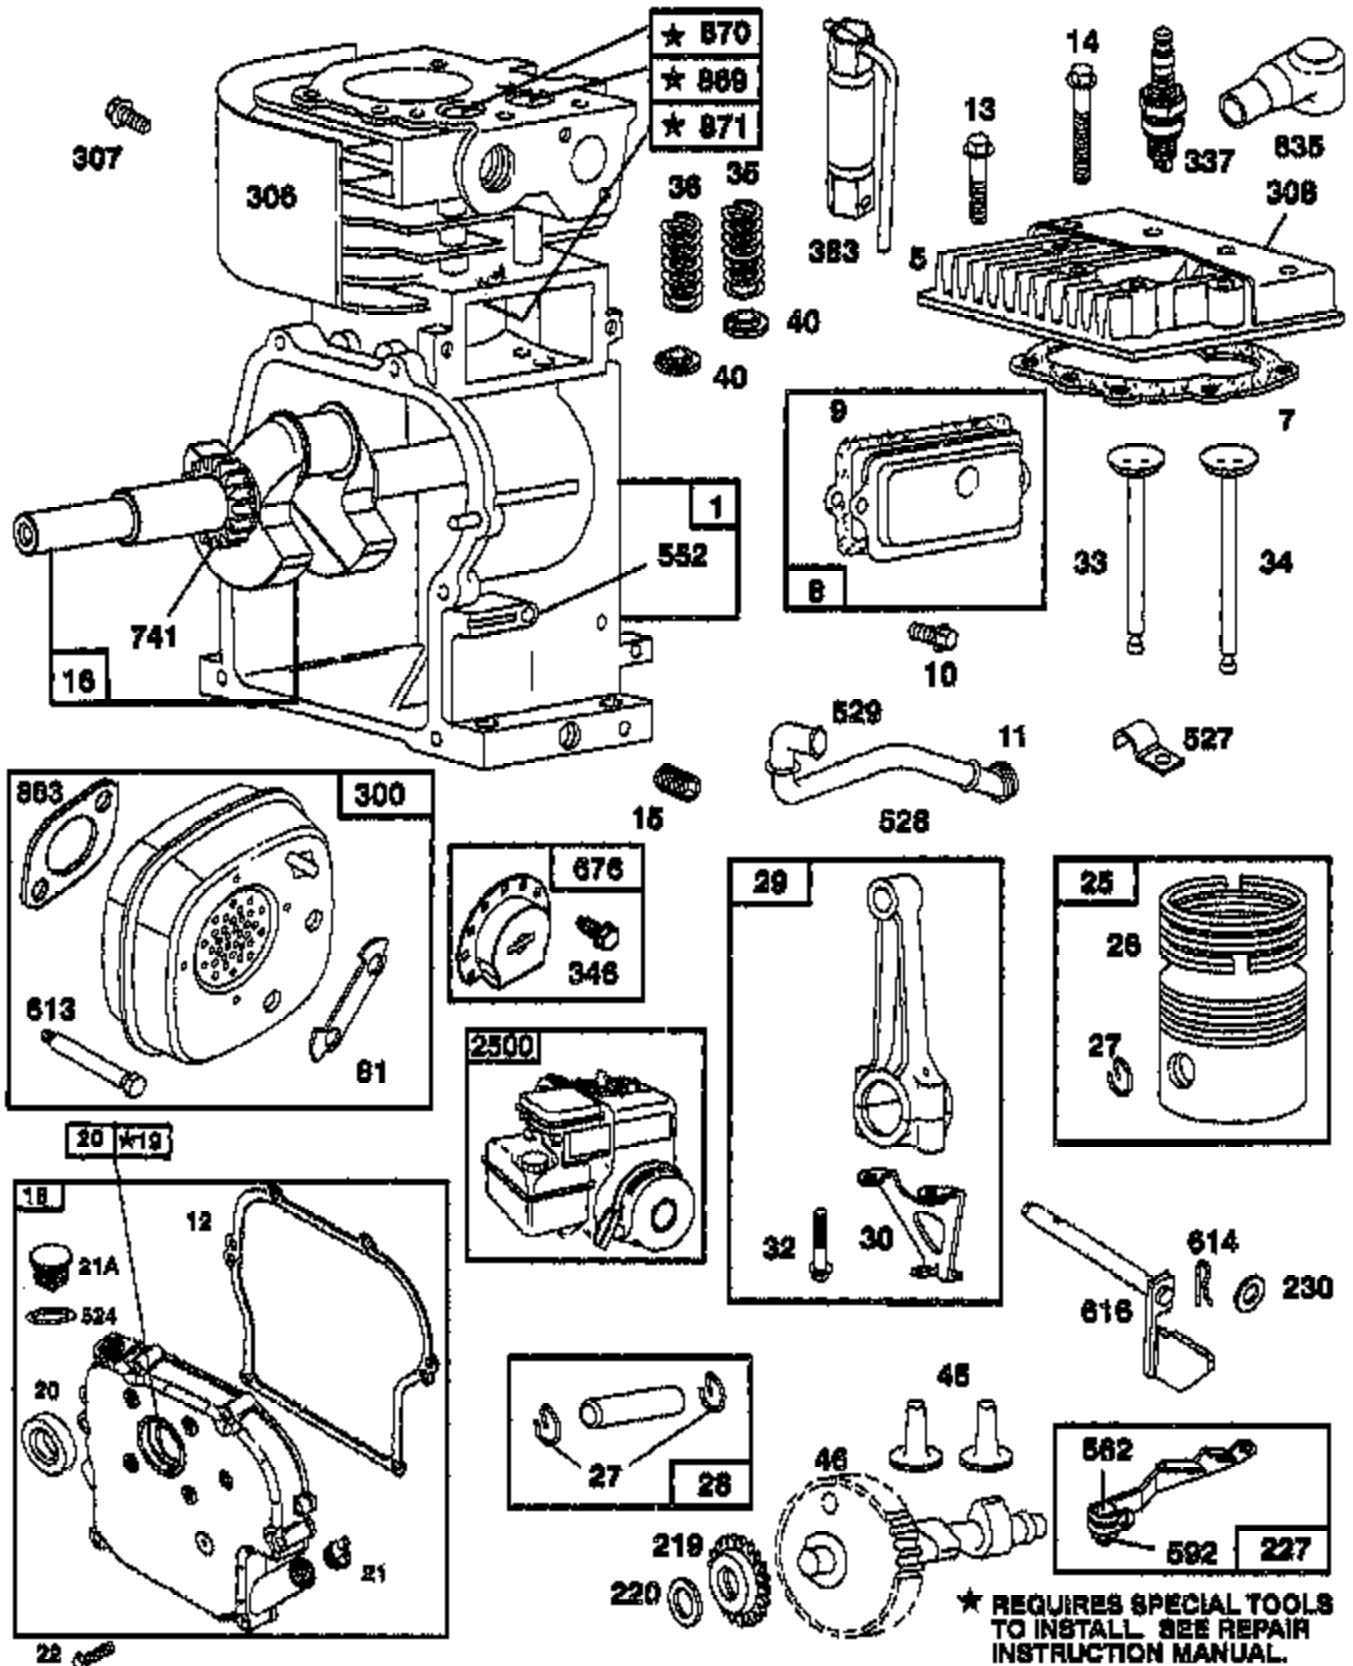

TILLER - - MODEL NUMBER AYP3352B89 ENGINE, BRIGGS & STRATTON - - MODEL NUMBER 137202, TYPE NO. 1124-E1

Ref #	Part Number	Qty	Description
1	497144		CYLINDER ASSEMBLY
2	399268		BUSHING, CYLINDER
3	299819		SEAL, OIL
5	214040		HEAD, CYLINDER
7	272157		GASKET, CYLINDER HEAD
8	495774		BREATHER ASSEMBLY
9	27549		GASKET, VALVE COVER
10	94621		SCREW, STEMS
11	66578		GROMMET, BREATHER TUBE
12	270080		GASKET CRANKCASE STANDARD .015"
12	270125		GASKET, CRANKCASE .005" THICK
12	270126		GASKET, CRANKCASE .009" THICK
13	94221		SCREW, CYLINDER HEAD 2-3/32"
14	94679		SCREW, CYLINDER HEAD 2-15/32"
15	94916		PLUG, PIPE, HEX SOCKET
16	492088		CRANKSHAFT
16	94388		TIMING GEAR KEY
18	494044		COVER ASSEMBLY, CRANKCASE
19	495660		BUSHING, CRANKCASE COVER
20	294606		SEAL, OIL
21	281658		PLUG-OIL FILLER
22	94980		SCREW, COVER MOUNTING
23	393673		FLYWHEEL-MAGNETO
24	222698		KEY, FLYWHEEL
25	298904		PISTON ASSEMBLY, STANDARD
25	298905		PISTON ASSEMBLY .010" OVERSIZE
25	298906		PISTON ASSEMBLY .020" OVERSIZE
25	298907		PISTON ASSEMBLY .030" OVERSIZE
26	298982		RING SET, PISTON, STANDARD
26	299742		RING SET, PISTON, CHROME, STANDARD
26	298983		RING SET, PISTON .010" OVERSIZE
26	298984		RING SET, PISTON .020" OVERSIZE
26	298985		RING SET, PISTON .030" OVERSIZE
27	26026		LOCK, PISTON PIN
28	298909		PIN ASSY, PISTON, STD
28	298908		PIN ASSEMBLY, PISTON .005" OVERSIZE
29	299430		ROD ASSEMBLY, CONNECTING
29	390459		ROD ASSEMBLY, CONNECTING
30	221890		DIPPER, CONNECTING ROD
32	94745		SCREW, CONNECTING ROD
33	211119		VALVE, EXHAUST
34	261044		VALVE, INTAKE
35	260552		SPRING, INTAKE VALVE
36	26478		SPRING, EXHAUST VALVE
37	222443		GUARD, FLYWHEEL
40	93312		RETAINER, VALVE SPRING
45	260642		TAPPET, VALVE
46	214726		GEAR-CAM
51	273113		GASKET, CARBURETOR MOUNTING
55	497442		HOUSING, REWIND STARTER
56	498144		PULLEY, REWIND STARTER
58	66894		ROPE, REWIND STARTER
60	691915		HANDLE, REWIND STARTER
65	94904		SCREW, SEMS
65A	94669		SCREW, HEX
73	225176		SCREEN, ROTATING
81	222263		LOCK, SCREW
90	498298		CARBURETOR ASSEMBLY