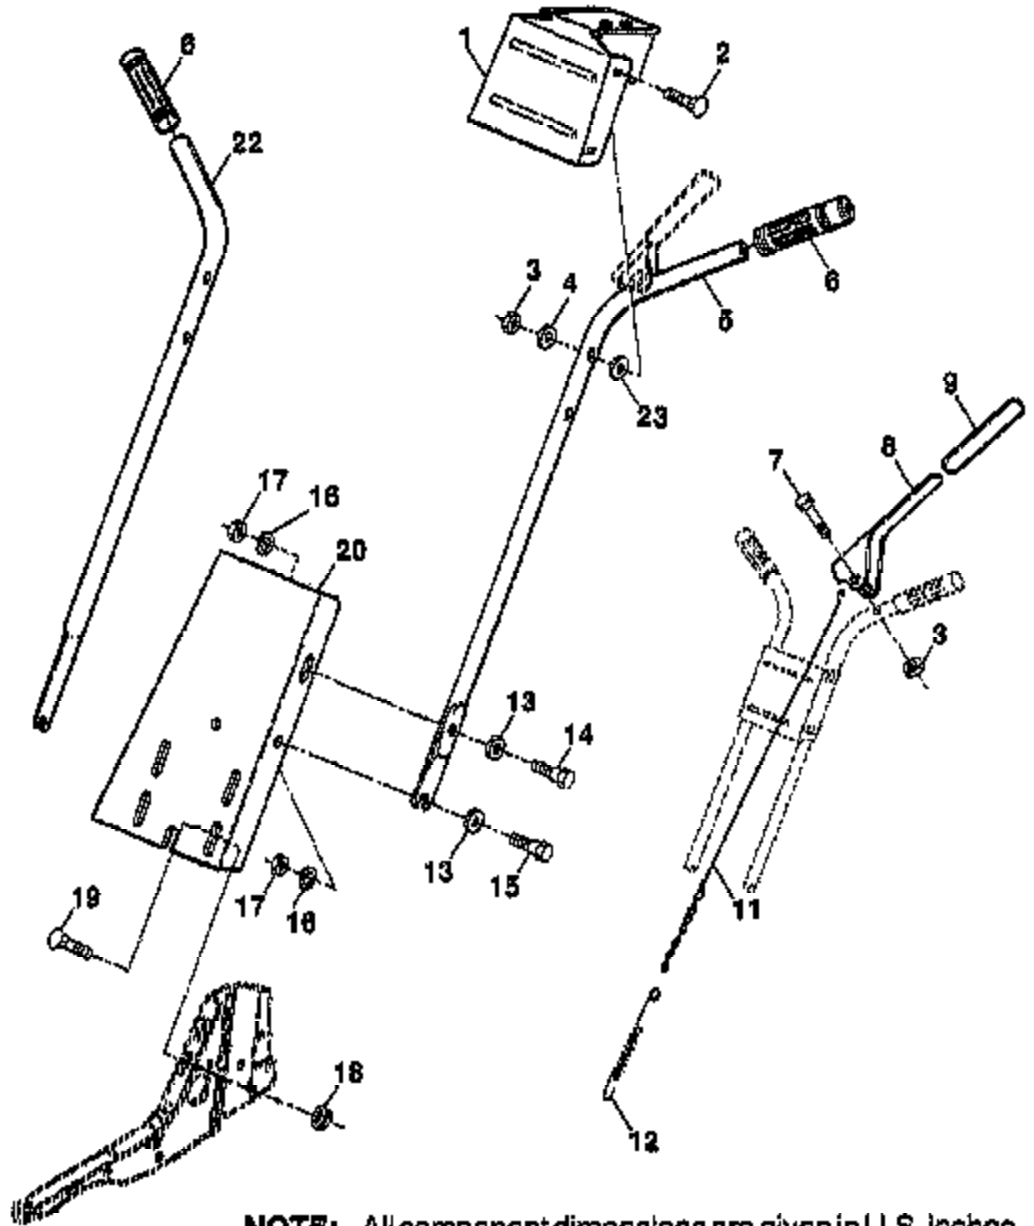

TILLER - - MODEL NUMBER AYP3352B89

HANDLE ASSEMBLY

NOTE: All component dimensions are given in U.S. inches.
1 inch = 25.4 mm

Ref #	Part Number	Qty	Description
1	137176X505		HANDLE BRKT
2	72140512		BOLT
3	73680500		SUB= 73690500
4	19111116		WASHER
5	151473		HANDLE LH
6	9266R		SUB= 624A78
7	74760524		BOLT.HEX.5/16-1.5
8	3069J		SUB= 164937
9	8206H		GRIP T
11	3067J		SUB= 100382K
12	3070J		SPRING EXT TI
13	19121414		WASHER
14	74760516		SUB= 77394
15	74760512		BOLT
16	10040500		LOCKWASHER
17	73220500		NUT.HEX.5/16-18
18	98000129		NUT
19	72140506		BOLT
20	9209R505		PANEL. HANDLE
22	151474		HANDLE RH
23	19131312		WASHER