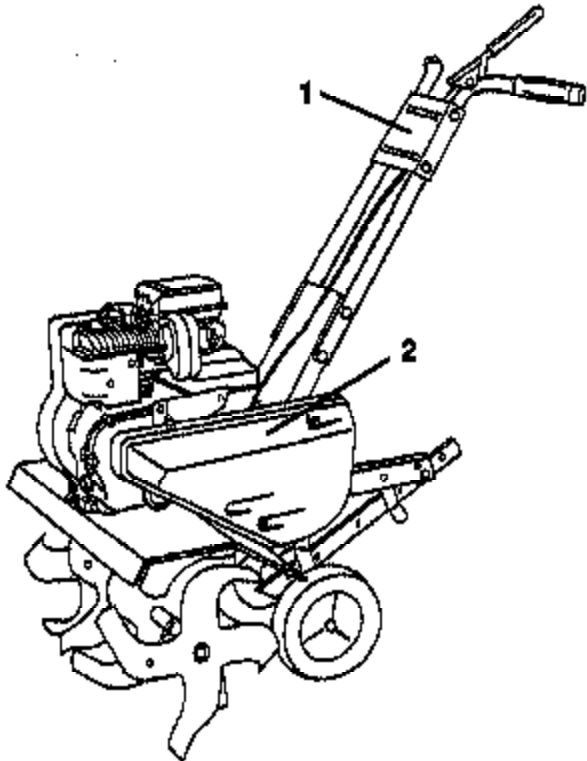

TILLER - - MODEL NUMBER AYP3352B89

DECALS

Ref #	Part Number	Qty	Description
1	146348		DECAL.CNTRL.PNL.5
2	157703		DECAL.LOGO
3	127521		NLA
4	110594X		DECAL TI
5	120431X		DECAL TI
6	162215		DECAL.TINE.SHIELD
7	271948		DECAL, BRIGGS & STRATTON
8	120075X		DECAL TI
9	273721		DECAL, 5HP
	164788		MANUAL.O.3352B89.E