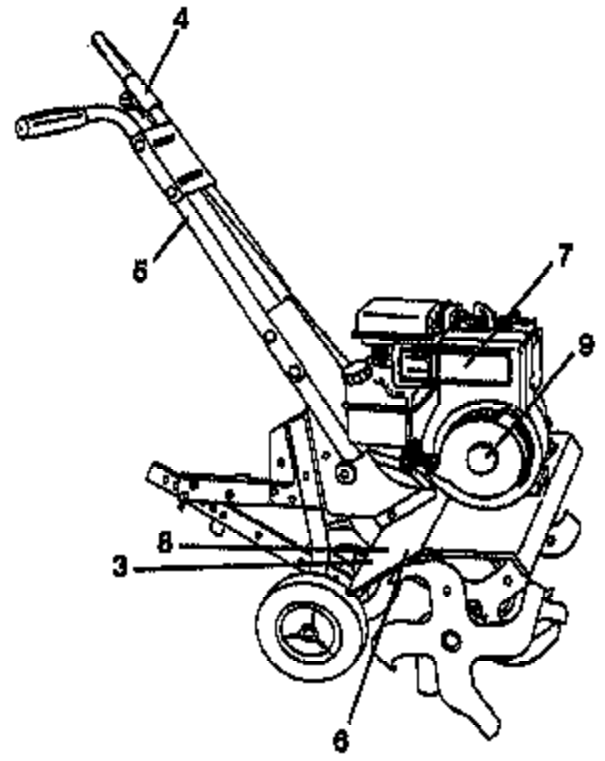

TILLER - - MODEL NUMBER AYP3352B89

DECALS

Ref #	Part Number	Qty	Description
1	146348		DECAL.CNTRL.PNL.5
2	157703		DECAL.LOGO
3	127521		NLA
4	110594X		DECAL TI
5	120431X		DECAL TI
6	162215		DECAL.TINE.SHIELD
7	271948		DECAL, BRIGGS & STRATTON
8	120075X		DECAL TI
9	273721		DECAL, 5HP
	164788		MANUAL.O.3352B89.E