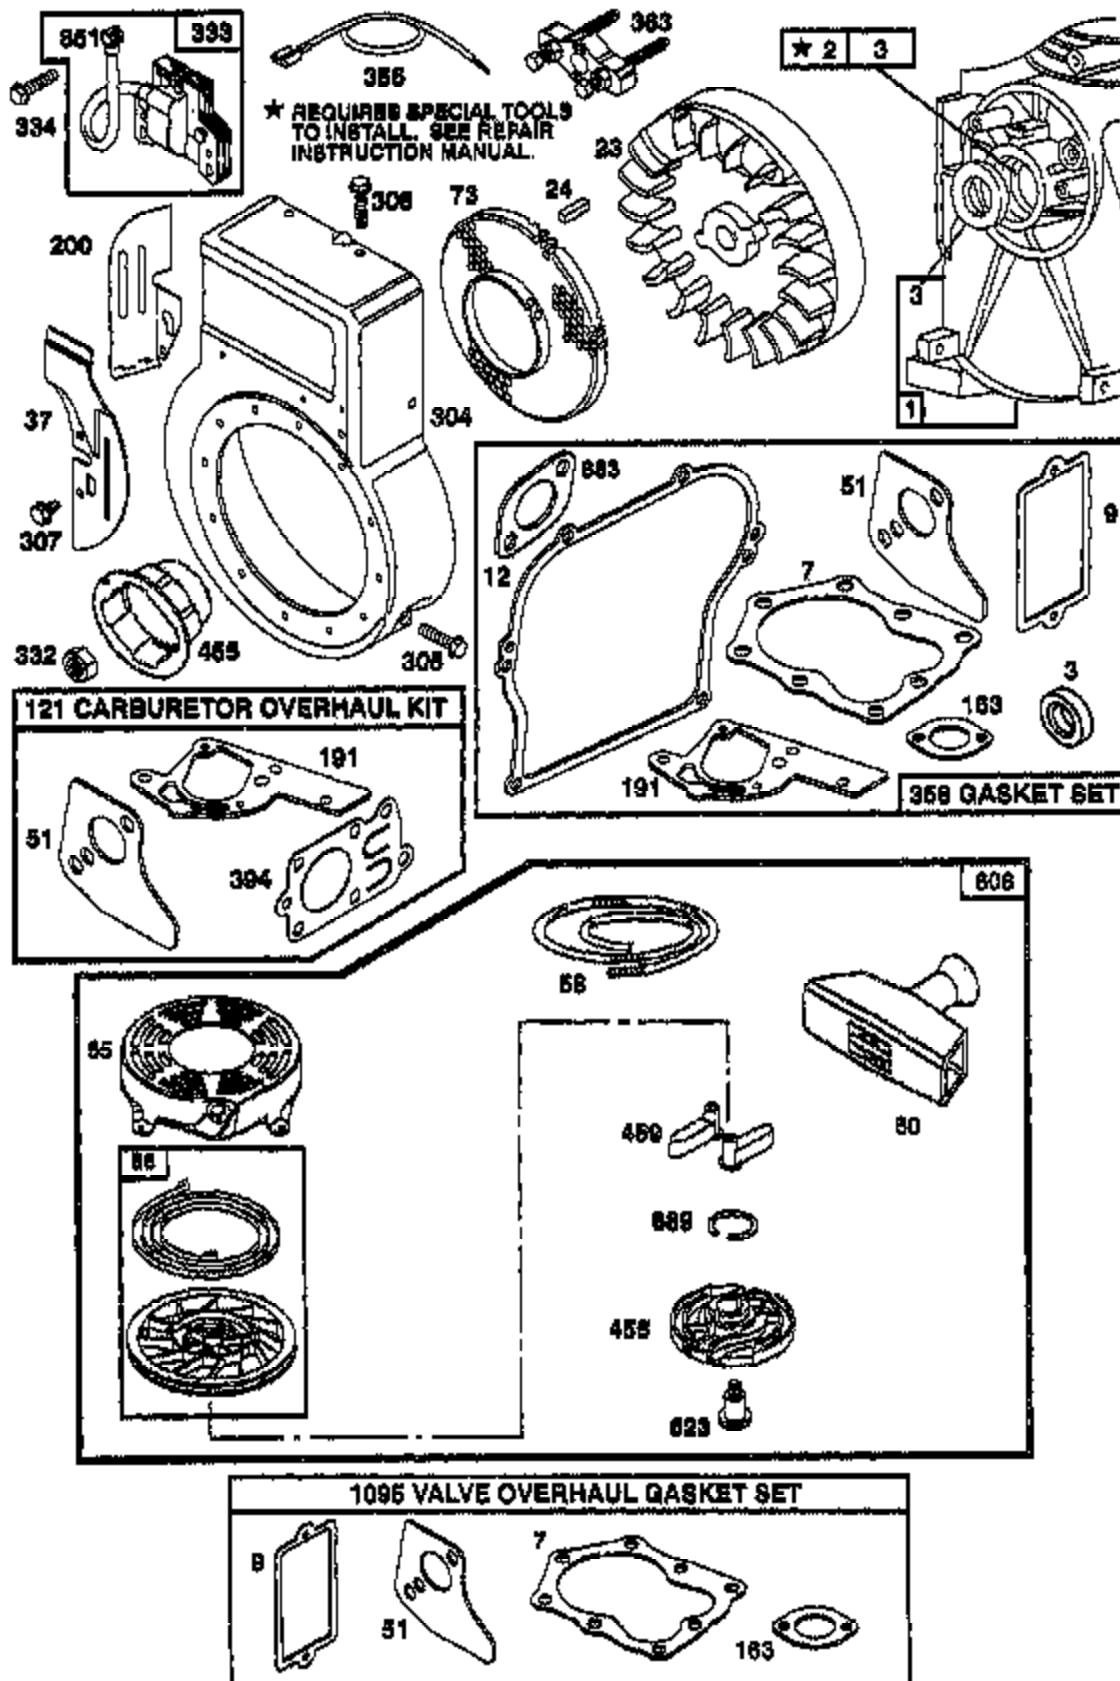

TILLER -- MODEL NUMBER AYP3352B89 ENGINE, BRIGGS & STRATTON -- MODEL NUMBER 137202, TYPE NO. 1124-E1

Ref #	Part Number	Qty	Description
1	497144		CYLINDER ASSEMBLY
2	399268		BUSHING, CYLINDER
3	299819		SEAL, OIL
5	214040		HEAD, CYLINDER
7	272157		GASKET, CYLINDER HEAD
8	495774		BREATHER ASSEMBLY
9	27549		GASKET, VALVE COVER
10	94621		SCREW, STEMS
11	66578		GROMMET, BREATHER TUBE
12	270080		GASKET CRANKCASE STANDARD .015"
12	270125		GASKET, CRANKCASE .005" THICK
12	270126		GASKET, CRANKCASE .009" THICK
13	94221		SCREW, CYLINDER HEAD 2-3/32"
14	94679		SCREW, CYLINDER HEAD 2-15/32"
15	94916		PLUG, PIPE, HEX SOCKET
16	492088		CRANKSHAFT
16	94388		TIMING GEAR KEY
18	494044		COVER ASSEMBLY, CRANKCASE
19	495660		BUSHING, CRANKCASE COVER
20	294606		SEAL, OIL
21	281658		PLUG-OIL FILLER
22	94980		SCREW, COVER MOUNTING
23	393673		FLYWHEEL-MAGNETO
24	222698		KEY, FLYWHEEL
25	298904		PISTON ASSEMBLY, STANDARD
25	298905		PISTON ASSEMBLY .010" OVERSIZE
25	298906		PISTON ASSEMBLY .020" OVERSIZE
25	298907		PISTON ASSEMBLY .030" OVERSIZE
26	298982		RING SET, PISTON, STANDARD
26	299742		RING SET, PISTON, CHROME, STANDARD
26	298983		RING SET, PISTON .010" OVERSIZE
26	298984		RING SET, PISTON .020" OVERSIZE
26	298985		RING SET, PISTON .030" OVERSIZE
27	26026		LOCK, PISTON PIN
28	298909		PIN ASSY, PISTON, STD
28	298908		PIN ASSEMBLY, PISTON .005" OVERSIZE
29	299430		ROD ASSEMBLY, CONNECTING
29	390459		ROD ASSEMBLY, CONNECTING
30	221890		DIPPER, CONNECTING ROD
32	94745		SCREW, CONNECTING ROD
33	211119		VALVE, EXHAUST
34	261044		VALVE, INTAKE
35	260552		SPRING, INTAKE VALVE
36	26478		SPRING, EXHAUST VALVE
37	222443		GUARD, FLYWHEEL
40	93312		RETAINER, VALVE SPRING
45	260642		TAPPET, VALVE
46	214726		GEAR-CAM
51	273113		GASKET, CARBURETOR MOUNTING
55	497442		HOUSING, REWIND STARTER
56	498144		PULLEY, REWIND STARTER
58	66894		ROPE, REWIND STARTER
60	691915		HANDLE, REWIND STARTER
65	94904		SCREW, SEMS
65A	94669		SCREW, HEX
73	225176		SCREEN, ROTATING
81	222263		LOCK, SCREW
90	498298		CARBURETOR ASSEMBLY