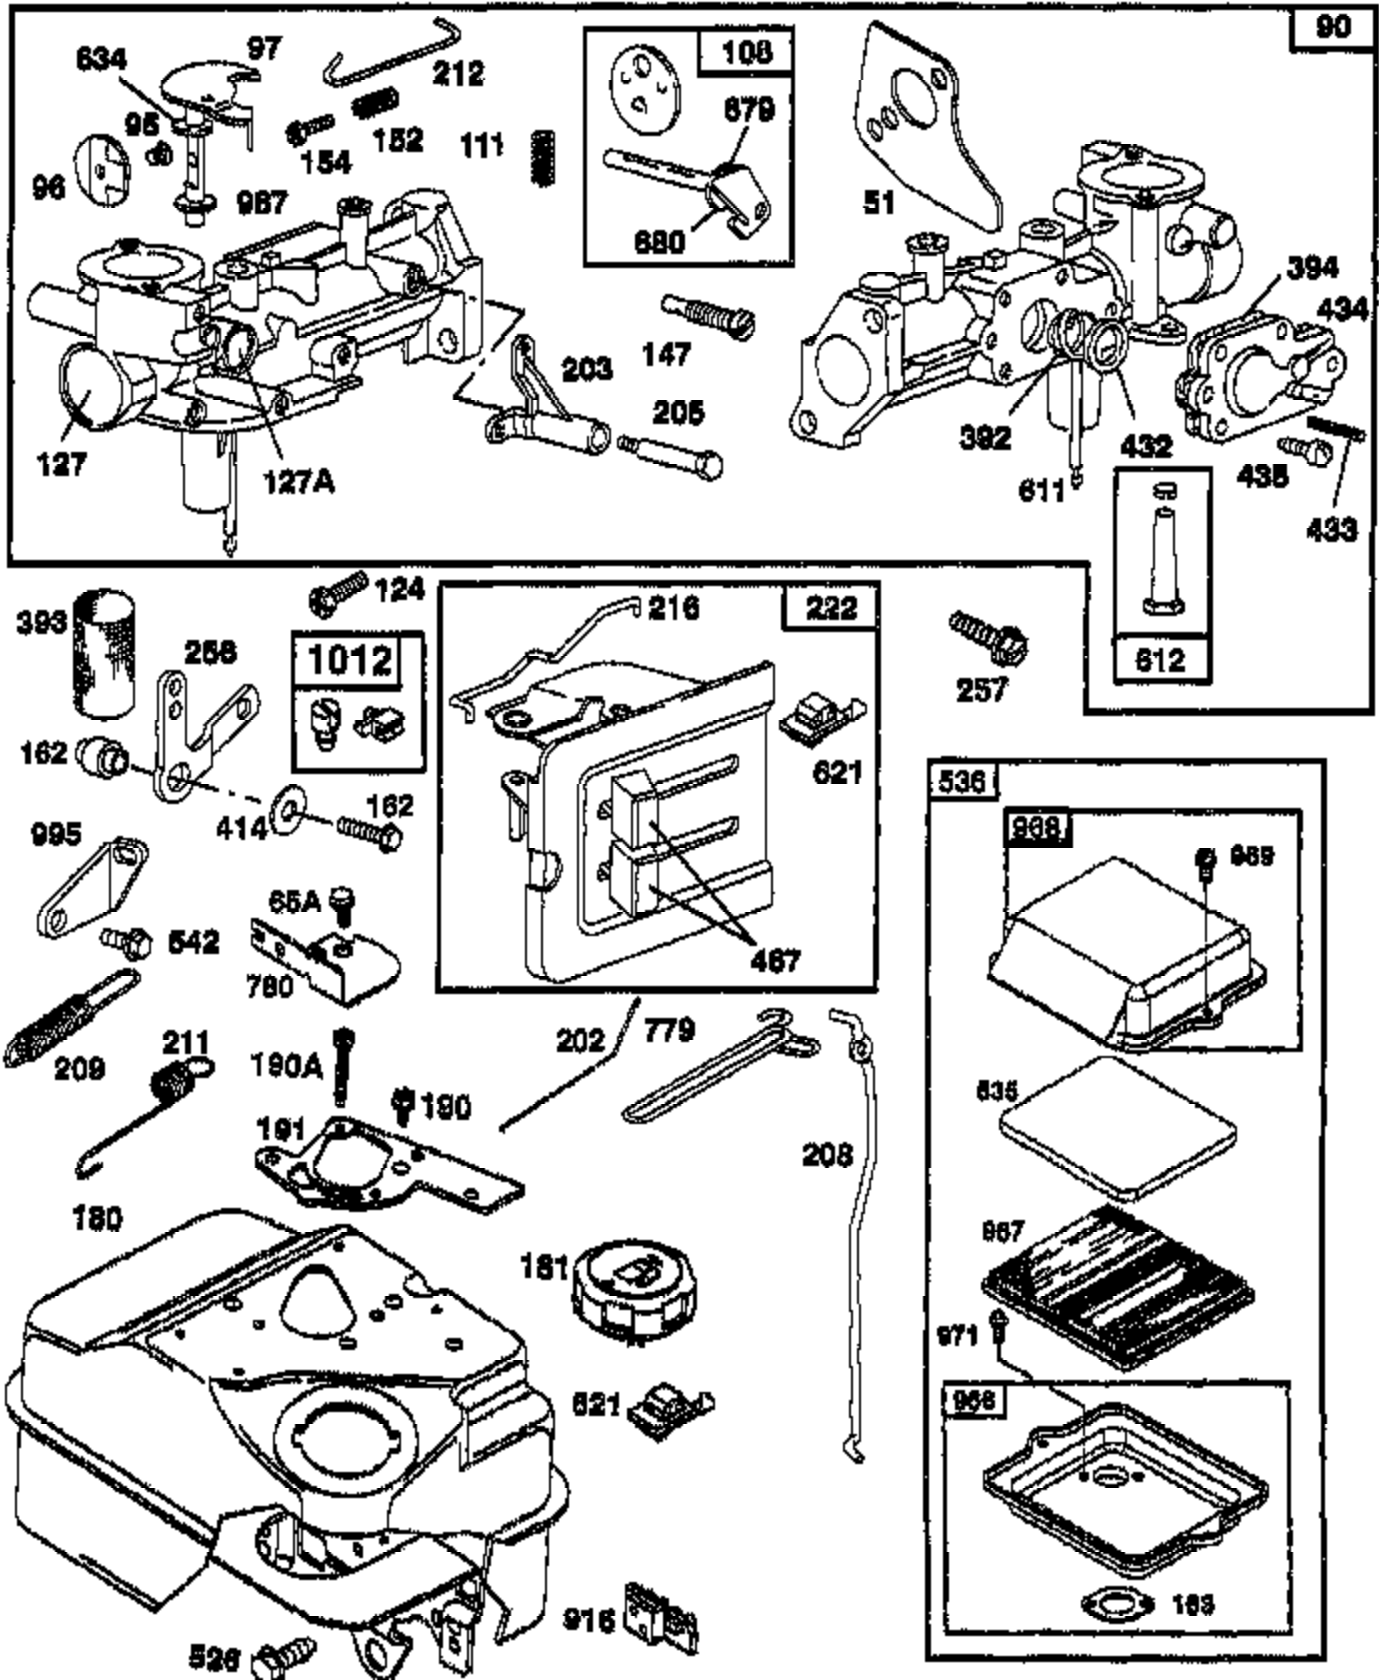

TILLER - - MODEL NUMBER AYP3352B89
ENGINE, BRIGGS & STRATTON - - MODEL NUMBER 137202, TYPE NO. 1124-E1

Ref #	Part Number	Qty	Description
1	497144		CYLINDER ASSEMBLY
2	399268		BUSHING, CYLINDER
3	299819		SEAL, OIL
5	214040		HEAD, CYLINDER
7	272157		GASKET, CYLINDER HEAD
8	495774		BREATHER ASSEMBLY
9	27549		GASKET, VALVE COVER
10	94621		SCREW, STEMS
11	66578		GROMMET, BREATHER TUBE
12	270080		GASKET CRANKCASE STANDARD .015"
12	270125		GASKET, CRANKCASE .005" THICK
12	270126		GASKET, CRANKCASE .009" THICK
13	94221		SCREW, CYLINDER HEAD 2-3/32"
14	94679		SCREW, CYLINDER HEAD 2-15/32"
15	94916		PLUG, PIPE, HEX SOCKET
16	492088		CRANKSHAFT
16	94388		TIMING GEAR KEY
18	494044		COVER ASSEMBLY, CRANKCASE
19	495660		BUSHING, CRANKCASE COVER
20	294606		SEAL, OIL
21	281658		PLUG-OIL FILLER
22	94980		SCREW, COVER MOUNTING
23	393673		FLYWHEEL-MAGNETO
24	222698		KEY, FLYWHEEL
25	298904		PISTON ASSEMBLY, STANDARD
25	298905		PISTON ASSEMBLY .010" OVERSIZE
25	298906		PISTON ASSEMBLY .020" OVERSIZE
25	298907		PISTON ASSEMBLY .030" OVERSIZE
26	298982		RING SET, PISTON, STANDARD
26	299742		RING SET, PISTON, CHROME, STANDARD
26	298983		RING SET, PISTON .010" OVERSIZE
26	298984		RING SET, PISTON .020" OVERSIZE
26	298985		RING SET, PISTON .030" OVERSIZE
27	26026		LOCK, PISTON PIN
28	298909		PIN ASSY, PISTON, STD
28	298908		PIN ASSEMBLY, PISTON .005" OVERSIZE
29	299430		ROD ASSEMBLY, CONNECTING
29	390459		ROD ASSEMBLY, CONNECTING
30	221890		DIPPER, CONNECTING ROD
32	94745		SCREW, CONNECTING ROD
33	211119		VALVE, EXHAUST
34	261044		VALVE, INTAKE
35	260552		SPRING, INTAKE VALVE
36	26478		SPRING, EXHAUST VALVE
37	222443		GUARD, FLYWHEEL
40	93312		RETAINER, VALVE SPRING
45	260642		TAPPET, VALVE
46	214726		GEAR-CAM
51	273113		GASKET, CARBURETOR MOUNTING
55	497442		HOUSING, REWIND STARTER
56	498144		PULLEY, REWIND STARTER
58	66894		ROPE, REWIND STARTER
60	691915		HANDLE, REWIND STARTER
65	94904		SCREW, SEMS
65A	94669		SCREW, HEX
73	225176		SCREEN, ROTATING
81	222263		LOCK, SCREW
90	498298		CARBURETOR ASSEMBLY