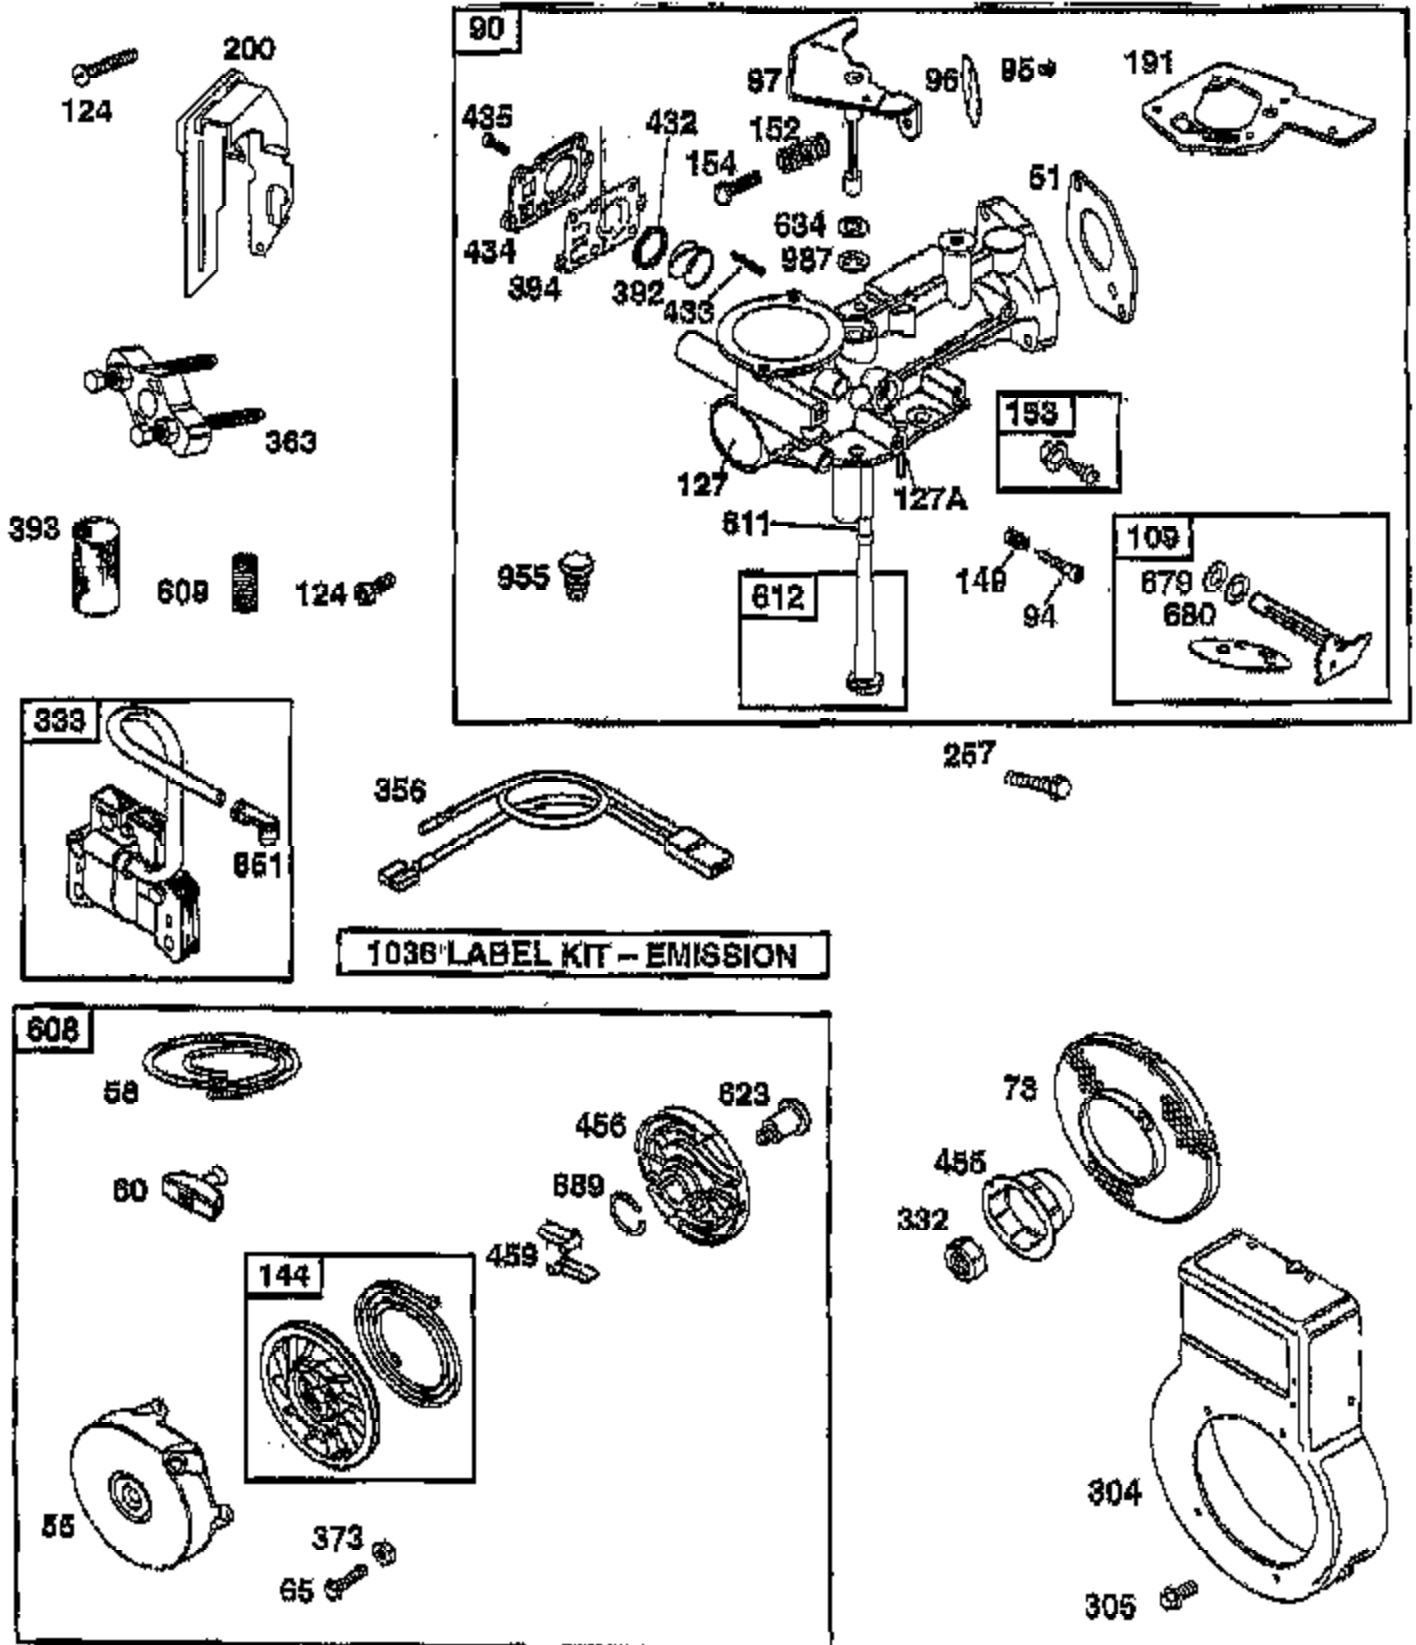

TILLER -- MODEL NUMBER AYP3332A89 ENGINE, BRIGGS & STRATTON -- MODEL NUMBER 94202, TYPE NO. 1115-E1

Ref #	Part Number	Qty	Description
1	494549		CYLINDER ASSEMBLY
2	293708		BUSHING, CYLINDER
3	299819		SEAL, OIL
5	214277		HEAD, CYLINDER
7	272694		GASKET, CYLINDER HEAD
8	495774		BREATHER ASSEMBLY
9	27549		GASKET, VALVE COVER
10	94621		SCREW, STEMS
11	66578		GROMMET, BREATHER TUBE
12	270833		GASKET, CRANKCASE, STANDARD .015"
12	270895		GASKET, CRANKCASE .005"
12	270896		GASKET, CRANKCASE .009"
13	94960		SCREW
15	94387		PLUG OIL DRAIN
16	495211		CRANKSHAFT
16	499047		KEY, TIMING GEAR RETAINING
18	394820		BUSHING, CRANKCASE COVER
19	293708		BUSHING, CYLINDER
20	299819		SEAL, OIL
21	281658		PLUG-OIL FILLER
22	94607		SCREW, SEM, MOUNTING
22A	94862		SCREW
23	496278		FLYWHEEL
24	222698		KEY, FLYWHEEL
25	498668		PISTON ASSEMBLY, STANDARD
25	498669		PISTON ASSEMBLY, .010" OVERSIZE
25	498670		PISTON ASSEMBLY, .020" OVERSIZE
25	498671		PISTON ASSEMBLY, .030" OVERSIZE
26	498680		RING SET, STANDARD SIZE
26	498681		RING SET, .010" OVERSIZE
26	498682		RING SET, .020" OVERSIZE
26	498683		RING SET, .030" OVERSIZE
27	26026		LOCK, PISTON PIN
28	298909		PIN ASSY, PISTON, STD
28	298908		PIN ASSEMBLY, PISTON .005" OVERSIZE
29	294367		ROD ASSEMBLY, CONNECTING
29	296079		ROD ASSEMBLY, CONNECTING .020" UNDERSIZE CRANKPIN
30	220670		DIPPER, CONNECTING ROD
32	94699		SCREW
33	296676		VALVE, EXHAUST
34	296677		VALVE, INTAKE
35	260552		SPRING, INTAKE VALVE
37	224557		GUARD, FLYWHEEL
38	94736		SCREW
40	93312		RETAINER, VALVE SPRING
45	230173		TAPPET, VALVE
46	493747		GEAR, CAM
51	273113		GASKET, CARBURETOR MOUNTING
53	94523		SCREW, EXHAUST
55	499441		HOUSING, REWIND STARTER
58	281464		ROPE, STARTER
60	393152		HANDLE, REWIND STARTER
65	94904		SCREW, SEMS
73	225381		SCREEN, ROTATING
90	499941		CARBURETOR ASSY
94	231533		VALVE, NEEDLE