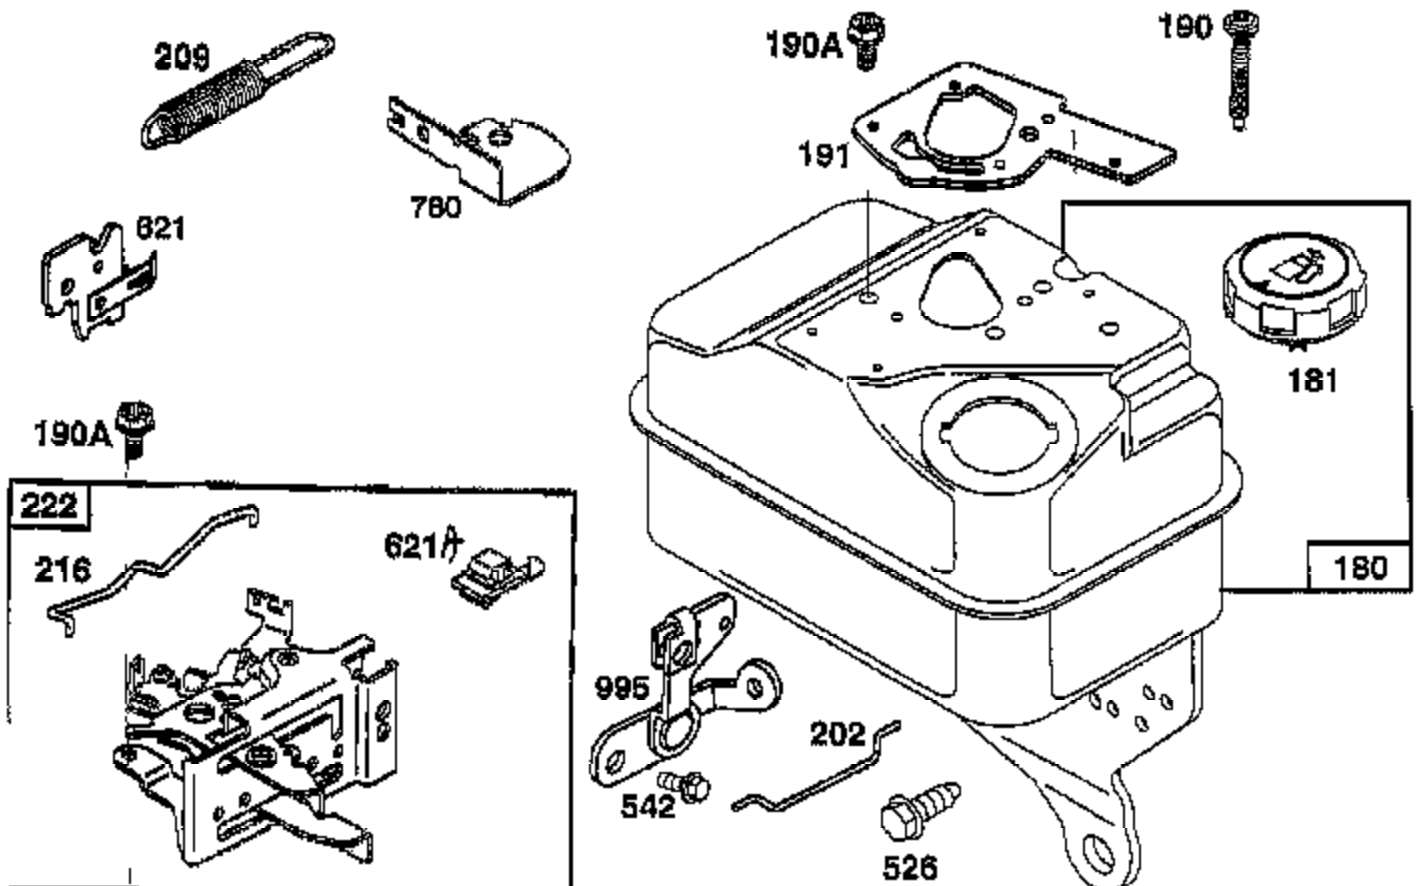

1019 LABEL KIT

**★ REQUIRES SPECIAL TOOLS
TO INSTALL. SEE REPAIR
INSTRUCTION MANUAL.**