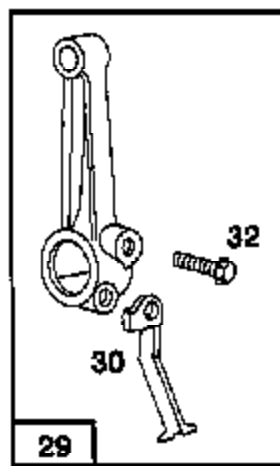

TILLER - - MODEL NUMBER AYP3332A89

ENGINE, BRIGGS & STRATTON - - MODEL NUMBER 94202, TYPE NO. 1115-E1

368 GASKET SET

Ref #	Part Number	Qty	Description
1	494549		CYLINDER ASSEMBLY
2	293708		BUSHING, CYLINDER
3	299819		SEAL, OIL
5	214277		HEAD, CYLINDER
7	272694		GASKET, CYLINDER HEAD
8	495774		BREATHER ASSEMBLY
9	27549		GASKET, VALVE COVER
10	94621		SCREW, STEMS
11	66578		GROMMET, BREATHER TUBE
12	270833		GASKET, CRANKCASE, STANDARD .015"
12	270895		GASKET, CRANKCASE .005"
12	270896		GASKET, CRANKCASE .009"
13	94960		SCREW
15	94387		PLUG OIL DRAIN
16	495211		CRANKSHAFT
16	499047		KEY, TIMING GEAR RETAINING
18	394820		BUSHING, CRANKCASE COVER
19	293708		BUSHING, CYLINDER
20	299819		SEAL, OIL
21	281658		PLUG-OIL FILLER
22	94607		SCREW, SEM, MOUNTING
22A	94862		SCREW
23	496278		FLYWHEEL
24	222698		KEY, FLYWHEEL
25	498668		PISTON ASSEMBLY, STANDARD
25	498669		PISTON ASSEMBLY, .010" OVERSIZE
25	498670		PISTON ASSEMBLY, .020" OVERSIZE
25	498671		PISTON ASSEMBLY, .030" OVERSIZE
26	498680		RING SET, STANDARD SIZE
26	498681		RING SET, .010" OVERSIZE
26	498682		RING SET, .020" OVERSIZE
26	498683		RING SET, .030" OVERSIZE
27	26026		LOCK, PISTON PIN
28	298909		PIN ASSY, PISTON, STD
28	298908		PIN ASSEMBLY, PISTON .005" OVERSIZE
29	294367		ROD ASSEMBLY, CONNECTING
29	296079		ROD ASSEMBLY, CONNECTING .020" UNDERSIZE CRANKPIN
30	220670		DIPPER, CONNECTING ROD
32	94699		SCREW
33	296676		VALVE, EXHAUST
34	296677		VALVE, INTAKE
35	260552		SPRING, INTAKE VALVE
37	224557		GUARD, FLYWHEEL
38	94736		SCREW
40	93312		RETAINER, VALVE SPRING
45	230173		TAPPET, VALVE
46	493747		GEAR, CAM
51	273113		GASKET, CARBURETOR MOUNTING
53	94523		SCREW, EXHAUST
55	499441		HOUSING, REWIND STARTER
58	281464		ROPE, STARTER
60	393152		HANDLE, REWIND STARTER
65	94904		SCREW, SEMS
73	225381		SCREEN, ROTATING
90	499941		CARBURETOR ASSY
94	231533		VALVE, NEEDLE