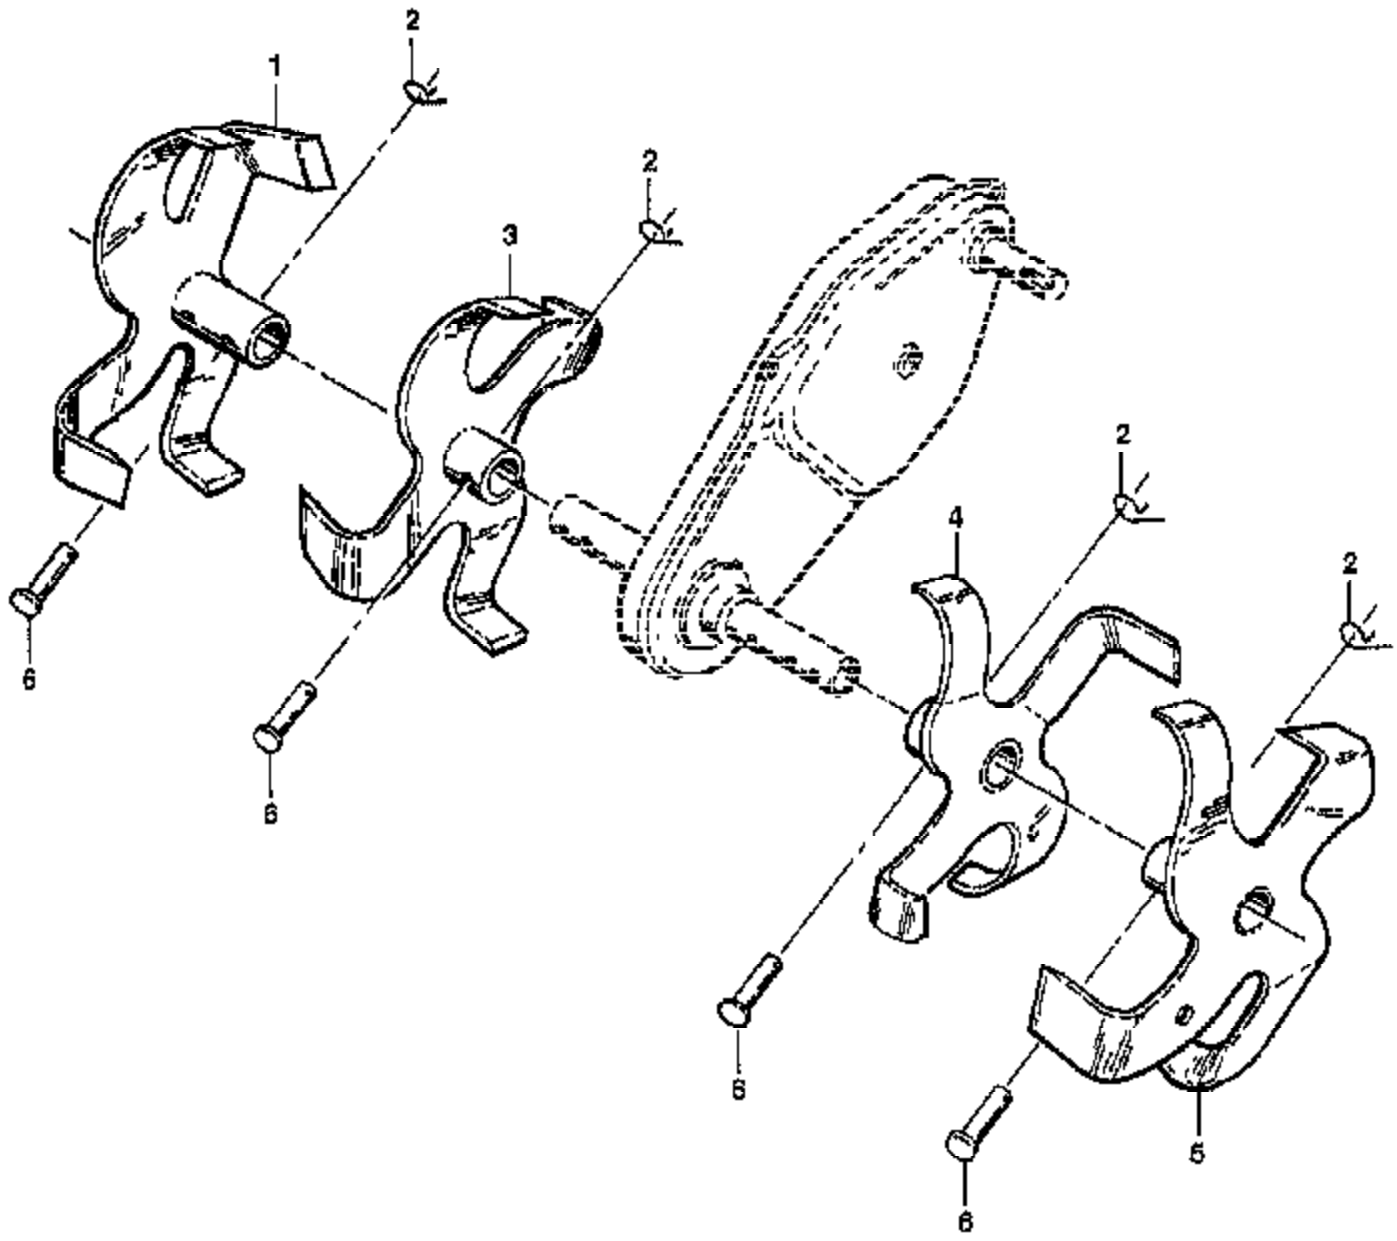

TILLER - - MODEL NUMBER AYP3332A89

TINE ASSEMBLY

TINE

Ref #	Part Number	Qty	Description
1	106860X		TINE ASSY RH
2			CHECK WITH SUPPLIER
3	106858X		TINE ASSY RH
4	106857X		TINE INN LH TI
5	106859X		TINE ASS'Y LH
6	9194R		DRILLED RIVET RT