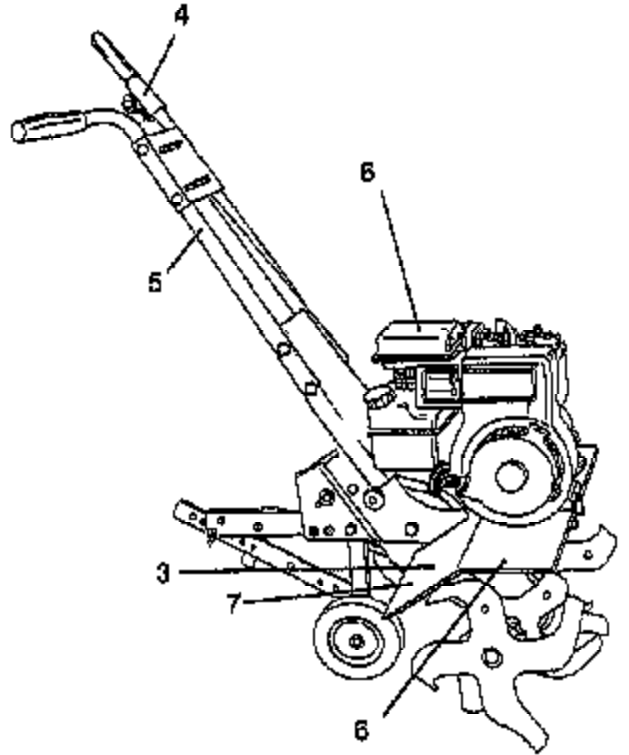

TILLER - - MODEL NUMBER AYP3332A89

DECALS

Ref #	Part Number	Qty	Description
1	157695		DECAL PANEL CONT
2	157703		DECAL.LOGO
3	127521		NLA
4	110594X		DECAL TI
5	120431X		DECAL TI
6	162215		DECAL.TINE.SHIELD
7	120075X		DECAL TI
	162866		MANUAL.O.3332A89