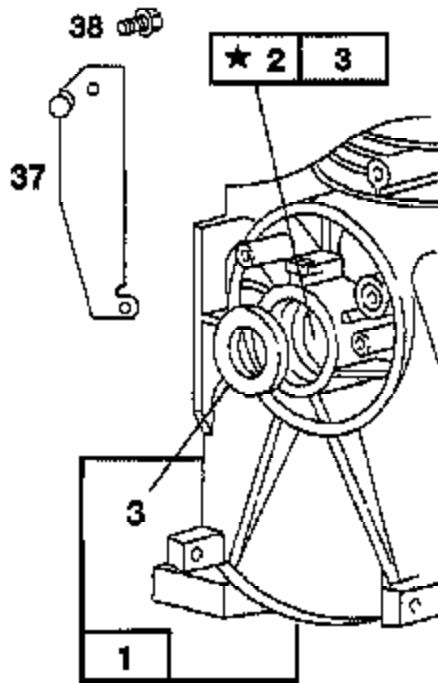

TILLER - - MODEL NUMBER AYP3332A89
ENGINE, BRIGGS & STRATTON - - MODEL NUMBER 94202, TYPE NO. 1115-E1