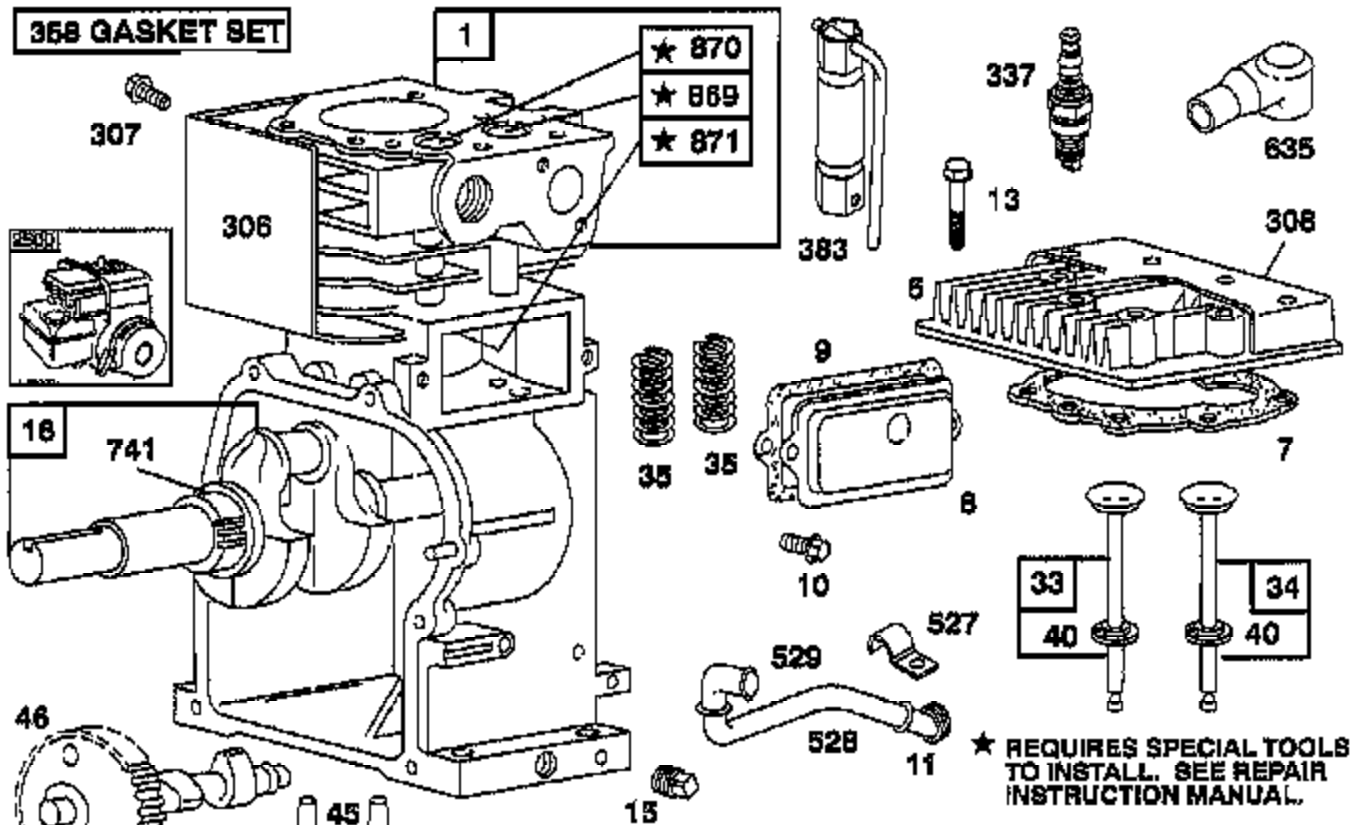

TILLER - - MODEL NUMBER AYP3332A89

ENGINE, BRIGGS & STRATTON - - MODEL NUMBER 94202, TYPE NO. 1115-E1

368 GASKET SET

Ref #	Part Number	Qty	Description
1	494549		CYLINDER ASSEMBLY
2	293708		BUSHING, CYLINDER
3	299819		SEAL, OIL
5	214277		HEAD, CYLINDER
7	272694		GASKET, CYLINDER HEAD
8	495774		BREATHER ASSEMBLY
9	27549		GASKET, VALVE COVER
10	94621		SCREW, STEMS
11	66578		GROMMET, BREATHER TUBE
12	270833		GASKET, CRANKCASE, STANDARD .015"
12	270895		GASKET, CRANKCASE .005"
12	270896		GASKET, CRANKCASE .009"
13	94960		SCREW
15	94387		PLUG OIL DRAIN
16	495211		CRANKSHAFT
16	499047		KEY, TIMING GEAR RETAINING
18	394820		BUSHING, CRANKCASE COVER
19	293708		BUSHING, CYLINDER
20	299819		SEAL, OIL
21	281658		PLUG-OIL FILLER
22	94607		SCREW, SEM, MOUNTING
22A	94862		SCREW
23	496278		FLYWHEEL
24	222698		KEY, FLYWHEEL
25	498668		PISTON ASSEMBLY, STANDARD
25	498669		PISTON ASSEMBLY, .010" OVERSIZE
25	498670		PISTON ASSEMBLY, .020" OVERSIZE
25	498671		PISTON ASSEMBLY, .030" OVERSIZE
26	498680		RING SET, STANDARD SIZE
26	498681		RING SET, .010" OVERSIZE
26	498682		RING SET, .020" OVERSIZE
26	498683		RING SET, .030" OVERSIZE
27	26026		LOCK, PISTON PIN
28	298909		PIN ASSY, PISTON, STD
28	298908		PIN ASSEMBLY, PISTON .005" OVERSIZE
29	294367		ROD ASSEMBLY, CONNECTING
29	296079		ROD ASSEMBLY, CONNECTING .020" UNDERSIZE CRANKPIN
30	220670		DIPPER, CONNECTING ROD
32	94699		SCREW
33	296676		VALVE, EXHAUST
34	296677		VALVE, INTAKE
35	260552		SPRING, INTAKE VALVE
37	224557		GUARD, FLYWHEEL
38	94736		SCREW
40	93312		RETAINER, VALVE SPRING
45	230173		TAPPET, VALVE
46	493747		GEAR, CAM
51	273113		GASKET, CARBURETOR MOUNTING
53	94523		SCREW, EXHAUST
55	499441		HOUSING, REWIND STARTER
58	281464		ROPE, STARTER
60	393152		HANDLE, REWIND STARTER
65	94904		SCREW, SEMS
73	225381		SCREEN, ROTATING
90	499941		CARBURETOR ASSY
94	231533		VALVE, NEEDLE