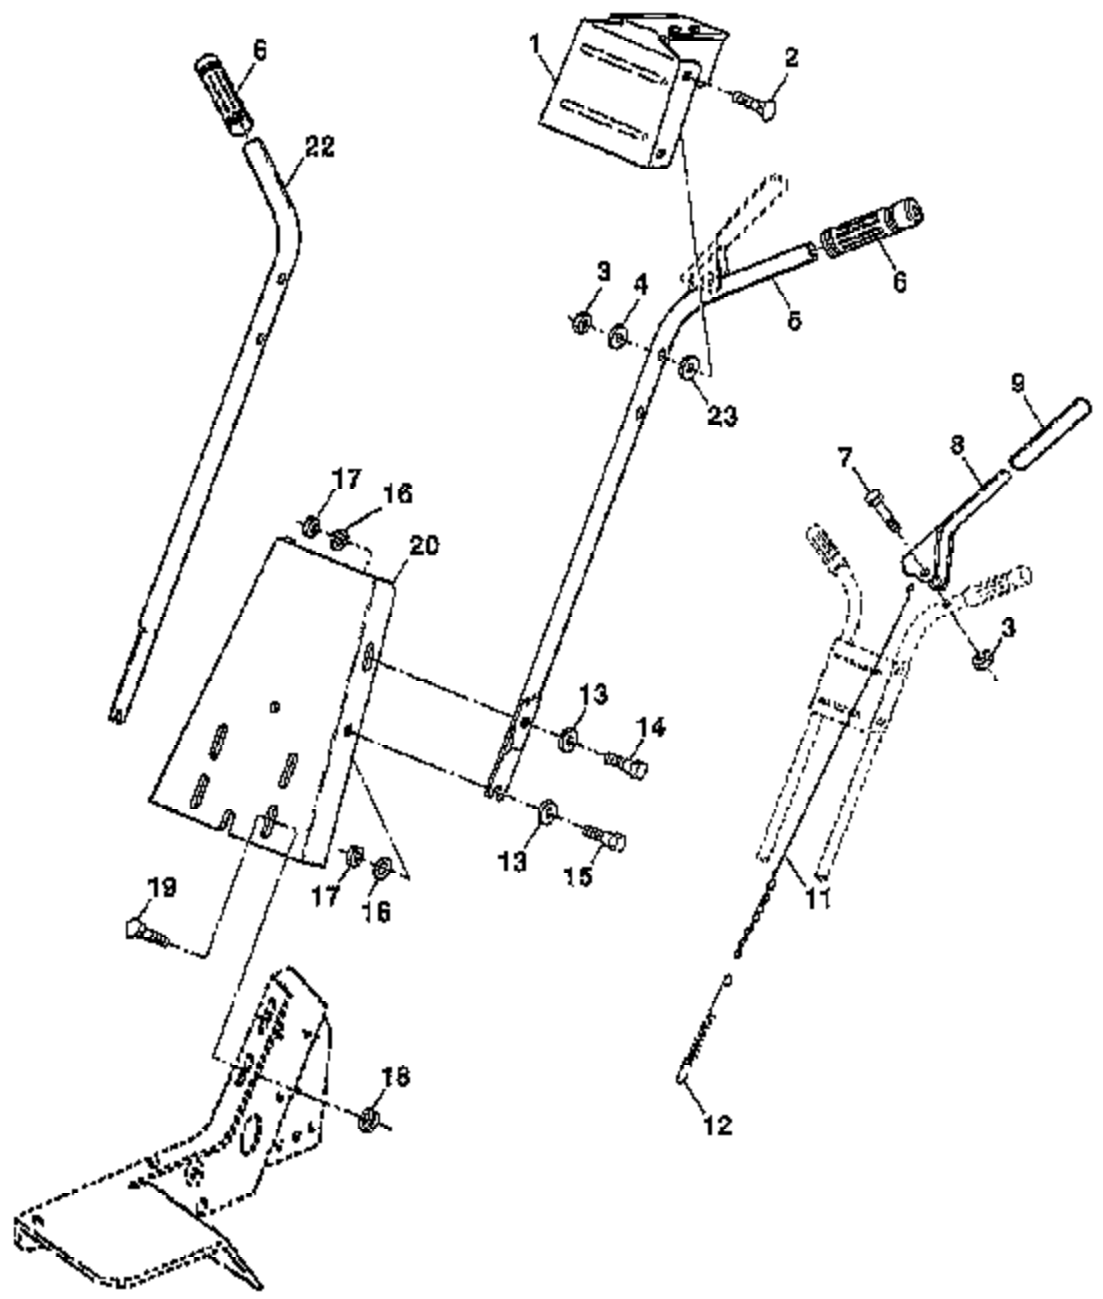

TILLER - - MODEL NUMBER AYP3332A89

HANDLE ASSEMBLY

NOTE: All component dimensions are given in U.S. inches.
1 Inch = 25.4 mm

Ref #	Part Number	Qty	Description
1	137176X505		HANDLE BRKT
2	72140512		BOLT
3	73680500		SUB= 73690500
4	19111116		WASHER
5	151473		HANDLE LH
6	9266R		SUB= 624A78
7	74760524		BOLT.HEX.5/16-1.5
8	3069J		SUB= 164937
9	8206H		GRIP T
11	3067J		SUB= 100382K
12	3070J		SPRING EXT TI
13	19121414		WASHER
14	74760516		SUB= 77394
15	74760512		BOLT
16	10040500		LOCKWASHER
17	73220500		NUT.HEX.5/16-18
18	98000129		NUT
19	72140506		BOLT
20	9209R505		PANEL. HANDLE
22	151474		HANDLE RH
23	19131312		WASHER