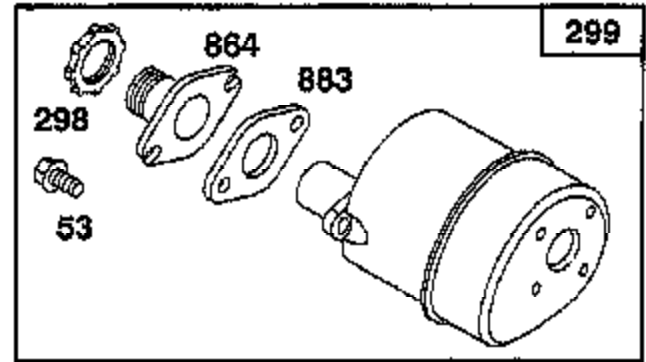

TILLER - - MODEL NUMBER AYP3332A89
ENGINE, BRIGGS & STRATTON - - MODEL NUMBER 94202, TYPE NO. 1115-E1