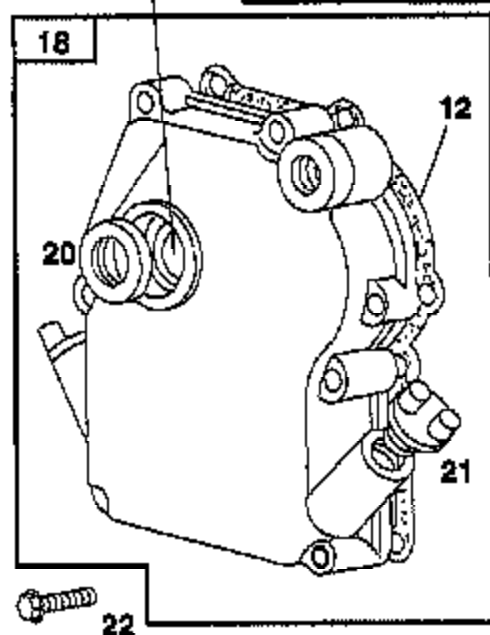

TILLER - - MODEL NUMBER AYP3332A89

ENGINE, BRIGGS & STRATTON - - MODEL NUMBER 94202, TYPE NO. 1115-E1

368 GASKET SET

Ref #	Part Number	Qty	Description
1	494549		CYLINDER ASSEMBLY
2	293708		BUSHING, CYLINDER
3	299819		SEAL, OIL
5	214277		HEAD, CYLINDER
7	272694		GASKET, CYLINDER HEAD
8	495774		BREATHER ASSEMBLY
9	27549		GASKET, VALVE COVER
10	94621		SCREW, STEMS
11	66578		GROMMET, BREATHER TUBE
12	270833		GASKET, CRANKCASE, STANDARD .015"
12	270895		GASKET, CRANKCASE .005"
12	270896		GASKET, CRANKCASE .009"
13	94960		SCREW
15	94387		PLUG OIL DRAIN
16	495211		CRANKSHAFT
16	499047		KEY, TIMING GEAR RETAINING
18	394820		BUSHING, CRANKCASE COVER
19	293708		BUSHING, CYLINDER
20	299819		SEAL, OIL
21	281658		PLUG-OIL FILLER
22	94607		SCREW, SEM, MOUNTING
22A	94862		SCREW
23	496278		FLYWHEEL
24	222698		KEY, FLYWHEEL
25	498668		PISTON ASSEMBLY, STANDARD
25	498669		PISTON ASSEMBLY, .010" OVERSIZE
25	498670		PISTON ASSEMBLY, .020" OVERSIZE
25	498671		PISTON ASSEMBLY, .030" OVERSIZE
26	498680		RING SET, STANDARD SIZE
26	498681		RING SET, .010" OVERSIZE
26	498682		RING SET, .020" OVERSIZE
26	498683		RING SET, .030" OVERSIZE
27	26026		LOCK, PISTON PIN
28	298909		PIN ASSY, PISTON, STD
28	298908		PIN ASSEMBLY, PISTON .005" OVERSIZE
29	294367		ROD ASSEMBLY, CONNECTING
29	296079		ROD ASSEMBLY, CONNECTING .020" UNDERSIZE CRANKPIN
30	220670		DIPPER, CONNECTING ROD
32	94699		SCREW
33	296676		VALVE, EXHAUST
34	296677		VALVE, INTAKE
35	260552		SPRING, INTAKE VALVE
37	224557		GUARD, FLYWHEEL
38	94736		SCREW
40	93312		RETAINER, VALVE SPRING
45	230173		TAPPET, VALVE
46	493747		GEAR, CAM
51	273113		GASKET, CARBURETOR MOUNTING
53	94523		SCREW, EXHAUST
55	499441		HOUSING, REWIND STARTER
58	281464		ROPE, STARTER
60	393152		HANDLE, REWIND STARTER
65	94904		SCREW, SEMS
73	225381		SCREEN, ROTATING
90	499941		CARBURETOR ASSY
94	231533		VALVE, NEEDLE