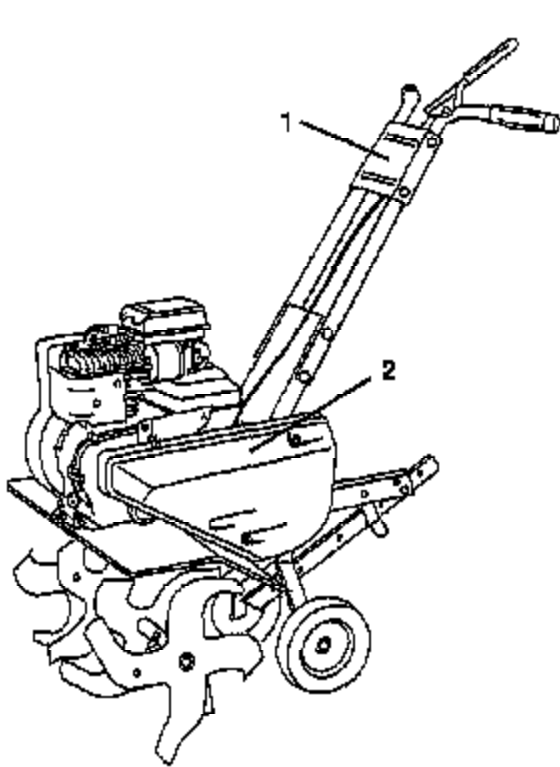

TILLER - - MODEL NUMBER AYP3332A89

DECALS

Ref #	Part Number	Qty	Description
1	157695		DECAL PANEL CONT
2	157703		DECAL.LOGO
3	127521		NLA
4	110594X		DECAL TI
5	120431X		DECAL TI
6	162215		DECAL.TINE.SHIELD
7	120075X		DECAL TI
	162866		MANUAL.O.3332A89