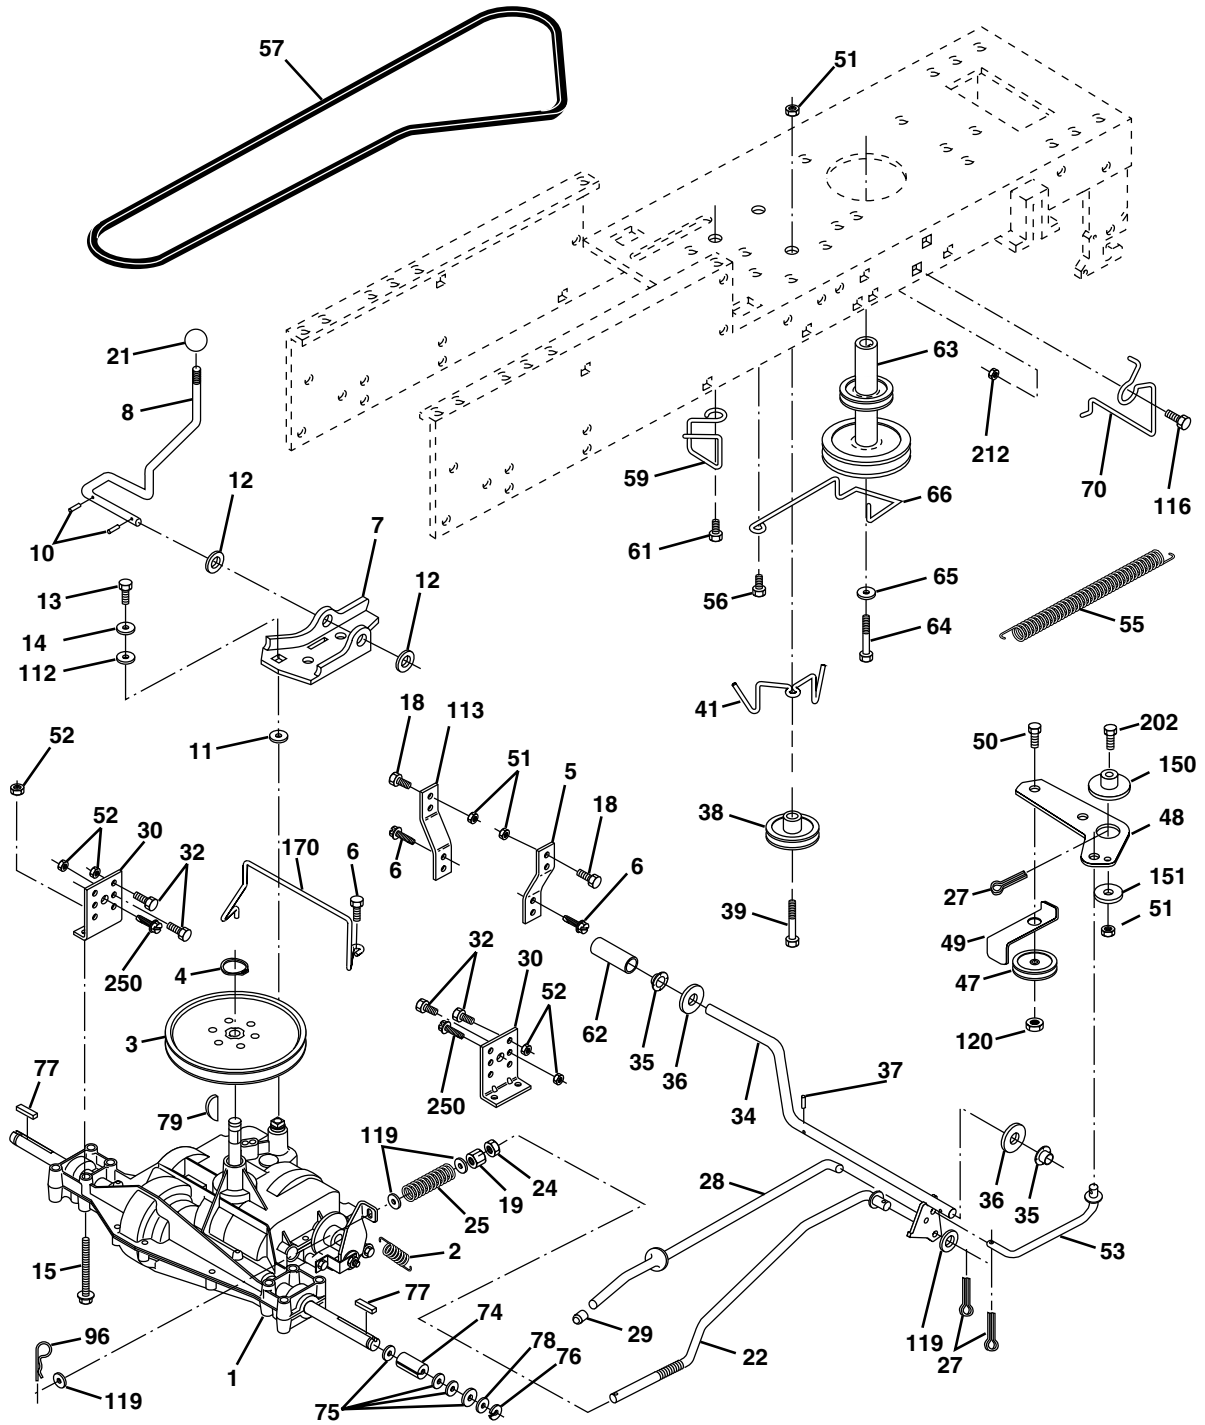

TRACTOR -- MODEL NUMBER 271491

GROUND DRIVE

TRACTOR -- MODEL NUMBER 271491

GROUND DRIVE

KEY PART NO. NO.	DESCRIPTION	KEY PART NO. NO.	DESCRIPTION
1	----- Transaxle Dana D4360-139 (Order parts from transaxle Manufacturer)	50	74760624 Bolt Hex Hd 3/8-16unc x1-1/2
2	146682 Spring Return Brake T/a Zinc	51	73680600 Nut Crownlock 3/8-16 UNC
3	123666X Pulley Transaxle 18/20" tires	52	73680500 Nut Crown Lock 5/16-18
4	12000028 Ring Retainer # 5100-62	53	105710X Link Clutch 7 66
5	121520X Strap Torque 30 Degrees	55	105709X Spring Return Clutch 6 75
6	17060512 Screw 5/16-18 x 3/4	56	17060620 Screw 3/8-16 x 1-1/4
7	162240 Bracket Saddle Shift T/a	57	160855 V-Belt Gd Drive 9530
8	131679 Rod Shf Sdl LY/YT Str Blk	59	169691 Keeper Belt Centerspan
10	76020416 Pin Cotter 1/8 x 1 Cad	61	17120614 Screw 3/8-16 x .875
11	105701X Washer Plate 388 Sq Hole	62	8883R Cover Pedal Blk Round
12	19151216 Washer 15/32 x 3/4 x 16ga	63	175410 Pulley Eng Cl Cable
13	74550412 Bolt 1/4-28unf Gr8 W/Patch	64	71170764 Bolt Hex 7/16-20 x 4 Gr 5
14	10040400 Washer Lock Hvy Helical 1/4	65	10040700 Washer Lock Hlcl Spr 7/16
15	74490544 Bolt Hex Flghd 5/16-18 x Gr. 5	66	154778 Keeper Belt Engine FP
18	74780616 Bolt Fin Hex 3/8-16 UNC x 1 Gr. 5	70	134683 Guide Belt Mower Drive RH
19	73800600 Nut Lock Hex W/Ins. 3/8-16 Unc	74	109502X Spacer Axle
21	106933X Knob Rd 1/2-13 Plstc Thds	75	121749X Washer 25/32 x 1-1/4 x16 Ga
22	130804 Rod Brake Blk Zinc 26 840	76	12000001 E-ring #5133-75
24	73350600 Nut Hex Jam 3/8-16 Unc	77	123583X Key Square 2 0 x 1845/ 1865
25	106888X Spring Rod Brake 2 00 Zinc	78	121748X Washer 25/32 x1-5/8 x 16 Ga
27	76020412 Pin Cotter 1/8 x 3/4 Cad	79	2228M Key Woodruff #9 3/16 x 3/4
28	175765 Rod Brake Parking Lt/Yt	96	4497H Retainer Spring 1
29	71673 Cap Brake Parking	112	19091210 Washer 9/32 x 3/4 x 10 Ga
30	174973 Bracket Mtg Transaxle	113	127285X Strap Torque LH LT
32	74760512 Bolt Hex Hd 5/16-18unc x 3/4	116	72140608 Bolt 3/8-16 x 1
34	175578 Shaft Asm Pedal Foot Nibbed	119	19131016 Washer 13/32 x 5/8 x 16 Ga
35	120183X Bearing Nylon Blk 629 Id	120	73900600 Nut Lock Flg 3/8-16
36	19211616 Washer 21/32 x 1 x 16 Ga	150	175456 Spacer Retainer
37	1572H Pin Roll 3/16 x 1"	151	19133210 Washer 13/32 x 2 x 10 Ga.
38	179114 Pulley Composite Flat	170	178394 Keeper Belt Transaxle Gear
39	74760648 Bolt Fin Hex 3/8-16 UNC x 3 Gr. 5	202	72110614 Bolt Carr. Sh 3/8-16 x 1-3/4 Gr. 5
41	175556 Keeper Belt Idler	212	145212 Nut Hex Flange Lock
47	127783 Pulley Idler V Groove Plastic	250	17060612 Screw 3/8-16 x 3/4
48	154407 Bellcrank Asm. Clutch		
49	123205X Retainer Belt Style Spring		

NOTE: All component dimensions given in U. S. inches 1 inch = 25.4 mm