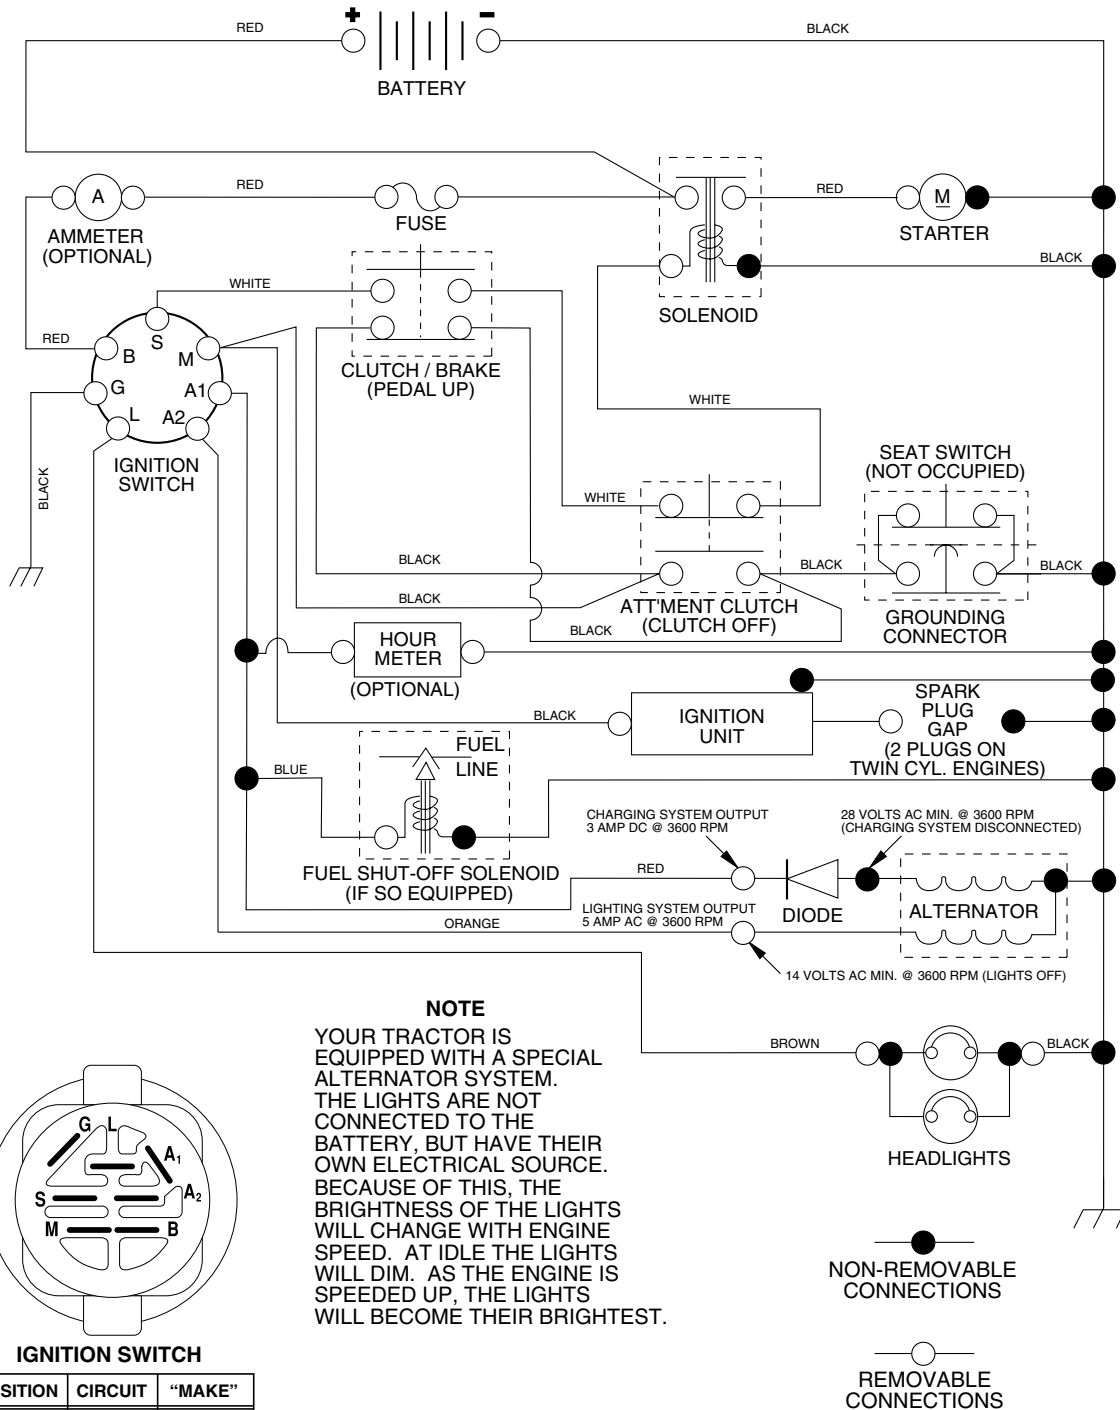

TRACTOR -- MODEL NUMBER 271491

SCHEMATIC

REPAIR PARTS

TRACTOR -- MODEL NUMBER 271491

ELECTRICAL

ELECTRICAL

TRACTOR -- MODEL NUMBER 271491

KEY PART NO.	PART NO.	DESCRIPTION
1	163465	Battery
2	74760412	Bolt, Hex Head 1/4-20 unc x 3/4
8	176689	Box Battery Fender
16	176138	Switch, Interlock
21	175685	Harness, Light Socket (Includes 4152J)
22	4152J	Bulb, Light
24	4799J	Cable, Battery, 6 Gauge, Red, 11"
25	146147	Cable, Battery, 6 Gauge, Red, W/16 Wire
26	175158	Fuse
27	73510400	Nut Keps Hex 1/4-20 UNC
28	4207J	Cable, Ground, 6 Gauge, Black, 12"
29	121305X	Switch, Plunger
30	175566	Switch, Ignition
33	140401	Key, Ignition
40	179720	Harness, Ignition
41	71110408	Bolt, Hex Head, Fin. 1/4-20 x 1/2
42	131563	Cover, Terminal, Red
43	178861	Solenoid
48	140844	Adaptor Ammeter Rectangular
52	141940	Protection Wire Loop
89	180449	Cover Terminal Battery

NOTE: All component dimensions given in U. S. inches
1 inch = 25.4 mm

TRACTOR -- MODEL NUMBER 271491

ENGINE

TRACTOR -- MODEL NUMBER 271491

ENGINE

KEY NO.	PART NO.	DESCRIPTION
1	170551	Control Th/ch
2	17720408	Screw Hex Thd Cut 1/4-20 x 1/2
3	-----	Engine Briggs Model 287707-1259-E1 (Order parts from Engine Manufacturer)
4	137352	Muffler
13	165291	Gasket Eng 1 313 Id Tin Plated
14	148456	Tube Drain Oil Easy
16	11050600	Washer Lock Ext Tooth 3/8
23	169837	Shield Browning
29	137180	Kit Spark Arrestor (Flat Scrn)
31	109202X	Tank Fuel Front 1 25
32	140527	Cap Asm Fuel
33	123487X	Clamp Hose Blk
37	137040	Line Fuel 20"
38	148315	Plug Drain Oil Easy
40	124028X	Bushing Snap Nyl Blk Fuel Line
44	17670412	Screw Hexwsh Thdrol 1/4-20 x 3/4
45	17000612	Screw Hex Wsh Thdrol 3/8-16
46	19091416	Washer 9/32 x 7/8 x 16 ga
62	10040500	Washer Lock Hvy Hlcl Spr 5/16
72	71070512	Screw Hexhd Cap 5/16-18 x 3/4
78	17060620	Screw 3/8-16 x 1-1/4
81	73510400	Nut Keps Hex 1/4-20 UNC