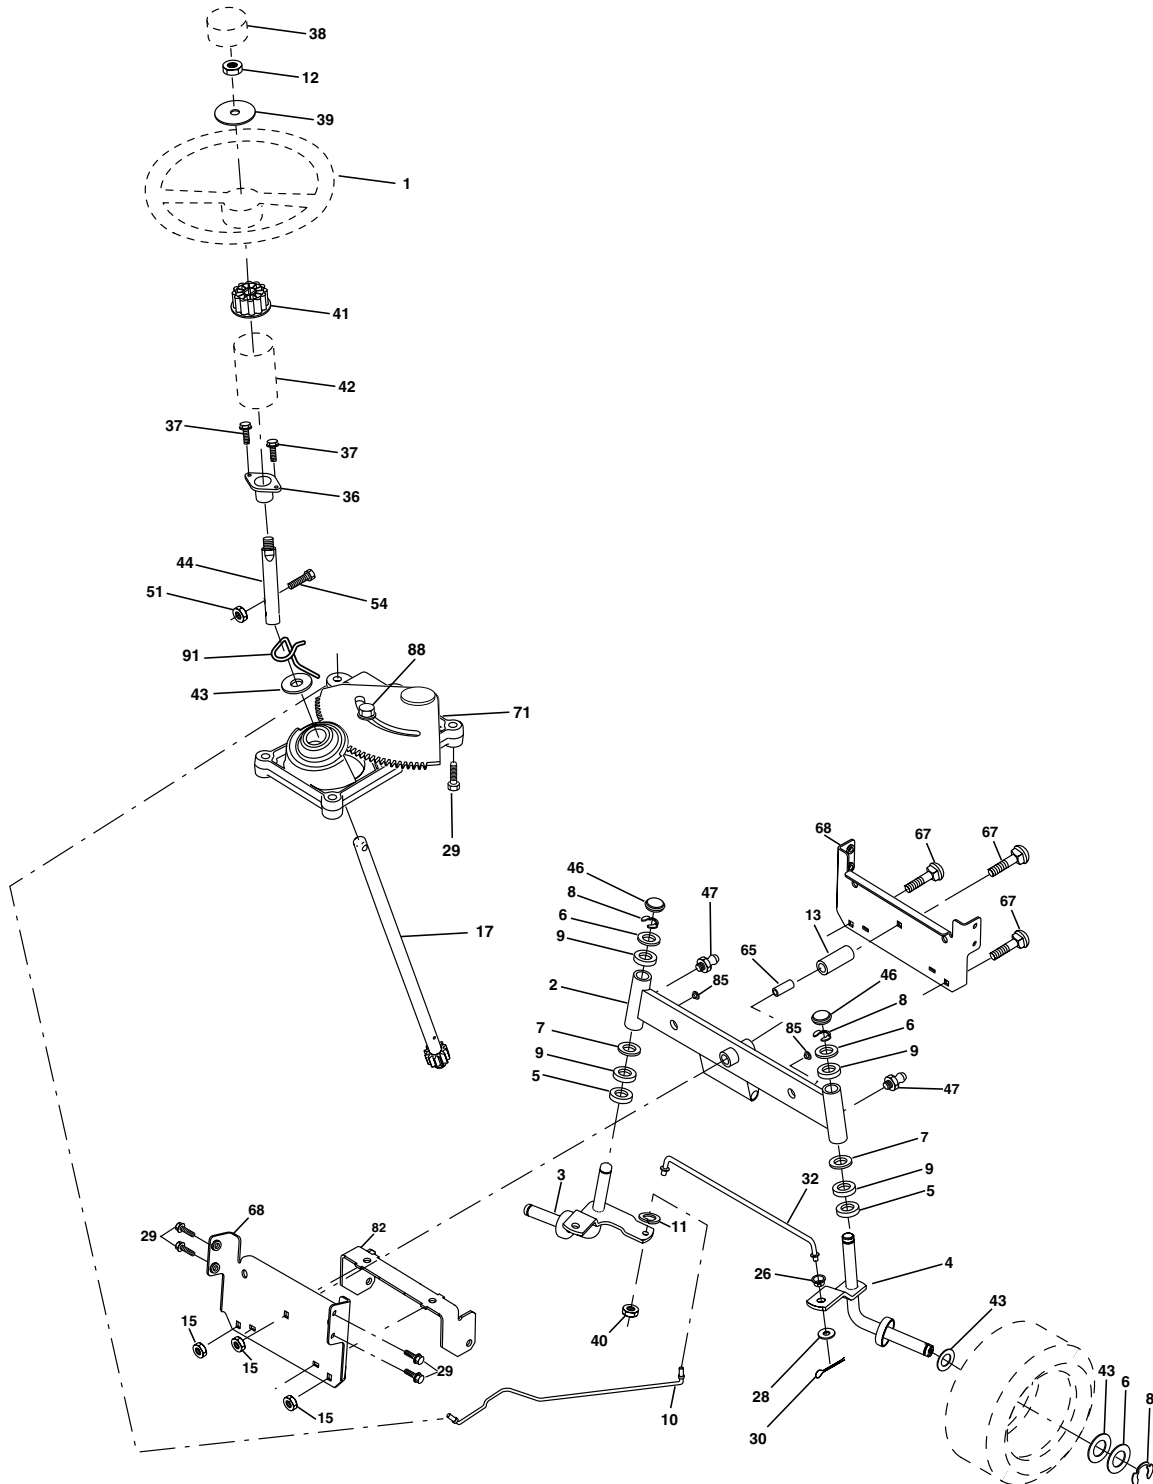

NOTE: All component dimensions given in U. S. inches 1 inch = 25.4 mm

TRACTOR -- MODEL NUMBER 271491

STEERING

STEERING

TRACTOR -- MODEL NUMBER 271491

KEY PART NO.	PART NO.	DESCRIPTION
1	140044X428	Steering Wheel
2	175131	Axle Assembly
3	169840	Spindle Assembly, L.H.
4	169839	Spindle Assembly, R.H.
5	6266H	Bearing, Race, Thrust, Hardened
6	121748X	Washer 25/32 x 1-5/8 x 16 Gauge
7	19272016	Washer 27/32 x 1-1/4 x 16 Gauge
8	12000029	Ring, Klip
9	3366R	Bearing, Steering Column
10	175121	Draglink
11	10040600	Washer, Lock
12	73940800	Nut Hex Jam Toplock 1/2-20
13	136518	Spacer Bearing Axle Front
15	145212	Hexflange Lock
17	180641	Shaft Assembly, Steering
26	126847X	Bushing, Link, Drag
28	19131416	Washer 13/32 x 7/8 x 16 Gauge
29	17060612	Screw, 3/8-16 x 3/4
30	76020412	Pin
32	130465	Rod, Tie
36	155099	Bushing, Steering
37	152927	Screw
38	140045X428	Cap, Steering Wheel
39	19183812	Washer 9/16 x 2-3/8
40	7810H	Gripco Nut
41	100711L	Adaptor, Steering Wheel
42	145054X428	Boot, Steering
43	121749X	Washer 25/32 x 1-1/4 x 16 Gauge
44	180460	Shaft Extension Steering
46	121232X	Cap, Spindle
47	6855M	Fitting, Grease
51	73540400	Nut 1/4-28
54	71130420	Bolt Hex 1/4-28 x 1-1/4
63	74780616	Bolt Fin Hex 3/8-16 x 1-1/4
65	160367	Spacer Brace Axle
67	72140618	Bolt, Rdhd Sq 3/8-16 UNC x 2-1/4
68	169827	Axle, Brace
71	175146	Steering Asm
82	169835	Bracket Susp Chassis Front
85	133835	Fastener Christmas Tree
88	175118	Shoulder Bolt
91	175553	Clip Steering