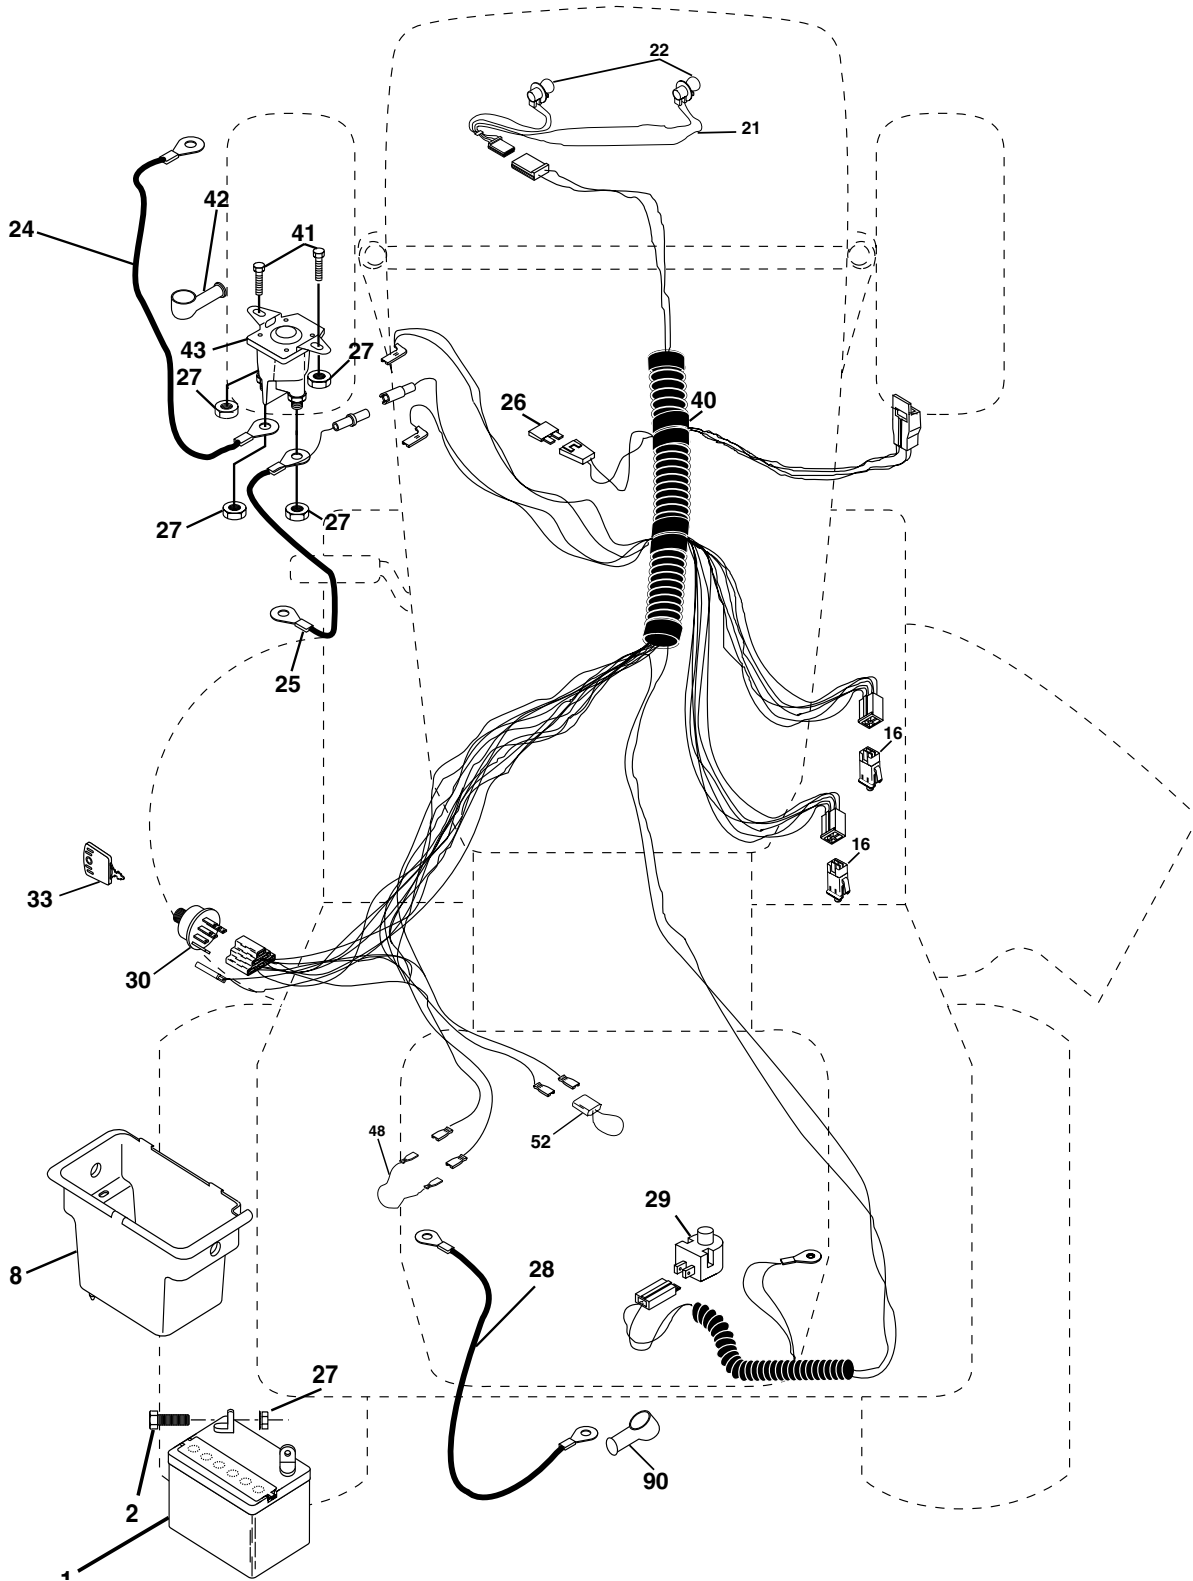

TRACTOR -- MODEL NUMBER 271491

SCHEMATIC

REPAIR PARTS

TRACTOR -- MODEL NUMBER 271491

ELECTRICAL

ELECTRICAL

TRACTOR -- MODEL NUMBER 271491

KEY PART NO.	PART NO.	DESCRIPTION
1	163465	Battery
2	74760412	Bolt, Hex Head 1/4-20 unc x 3/4
8	176689	Box Battery Fender
16	176138	Switch, Interlock
21	175685	Harness, Light Socket (Includes 4152J)
22	4152J	Bulb, Light
24	4799J	Cable, Battery, 6 Gauge, Red, 11"
25	146147	Cable, Battery, 6 Gauge, Red, W/16 Wire
26	175158	Fuse
27	73510400	Nut Keps Hex 1/4-20 UNC
28	4207J	Cable, Ground, 6 Gauge, Black, 12"
29	121305X	Switch, Plunger
30	175566	Switch, Ignition
33	140401	Key, Ignition
40	179720	Harness, Ignition
41	71110408	Bolt, Hex Head, Fin. 1/4-20 x 1/2
42	131563	Cover, Terminal, Red
43	178861	Solenoid
48	140844	Adaptor Ammeter Rectangular
52	141940	Protection Wire Loop
89	180449	Cover Terminal Battery

NOTE: All component dimensions given in U. S. inches
1 inch = 25.4 mm

TRACTOR -- MODEL NUMBER 271491

ENGINE

TRACTOR -- MODEL NUMBER 271491

ENGINE

KEY NO.	PART NO.	DESCRIPTION
1	170551	Control Th/ch
2	17720408	Screw Hex Thd Cut 1/4-20 x 1/2
3	-----	Engine Briggs Model 287707-1259-E1 (Order parts from Engine Manufacturer)
4	137352	Muffler
13	165291	Gasket Eng 1 313 Id Tin Plated
14	148456	Tube Drain Oil Easy
16	11050600	Washer Lock Ext Tooth 3/8
23	169837	Shield Browning
29	137180	Kit Spark Arrestor (Flat Scrn)
31	109202X	Tank Fuel Front 1 25
32	140527	Cap Asm Fuel
33	123487X	Clamp Hose Blk
37	137040	Line Fuel 20"
38	148315	Plug Drain Oil Easy
40	124028X	Bushing Snap Nyl Blk Fuel Line
44	17670412	Screw Hexwsh Thdrol 1/4-20 x 3/4
45	17000612	Screw Hex Wsh Thdrol 3/8-16
46	19091416	Washer 9/32 x 7/8 x 16 ga
62	10040500	Washer Lock Hvy Hlcl Spr 5/16
72	71070512	Screw Hexhd Cap 5/16-18 x 3/4
78	17060620	Screw 3/8-16 x 1-1/4
81	73510400	Nut Keps Hex 1/4-20 UNC