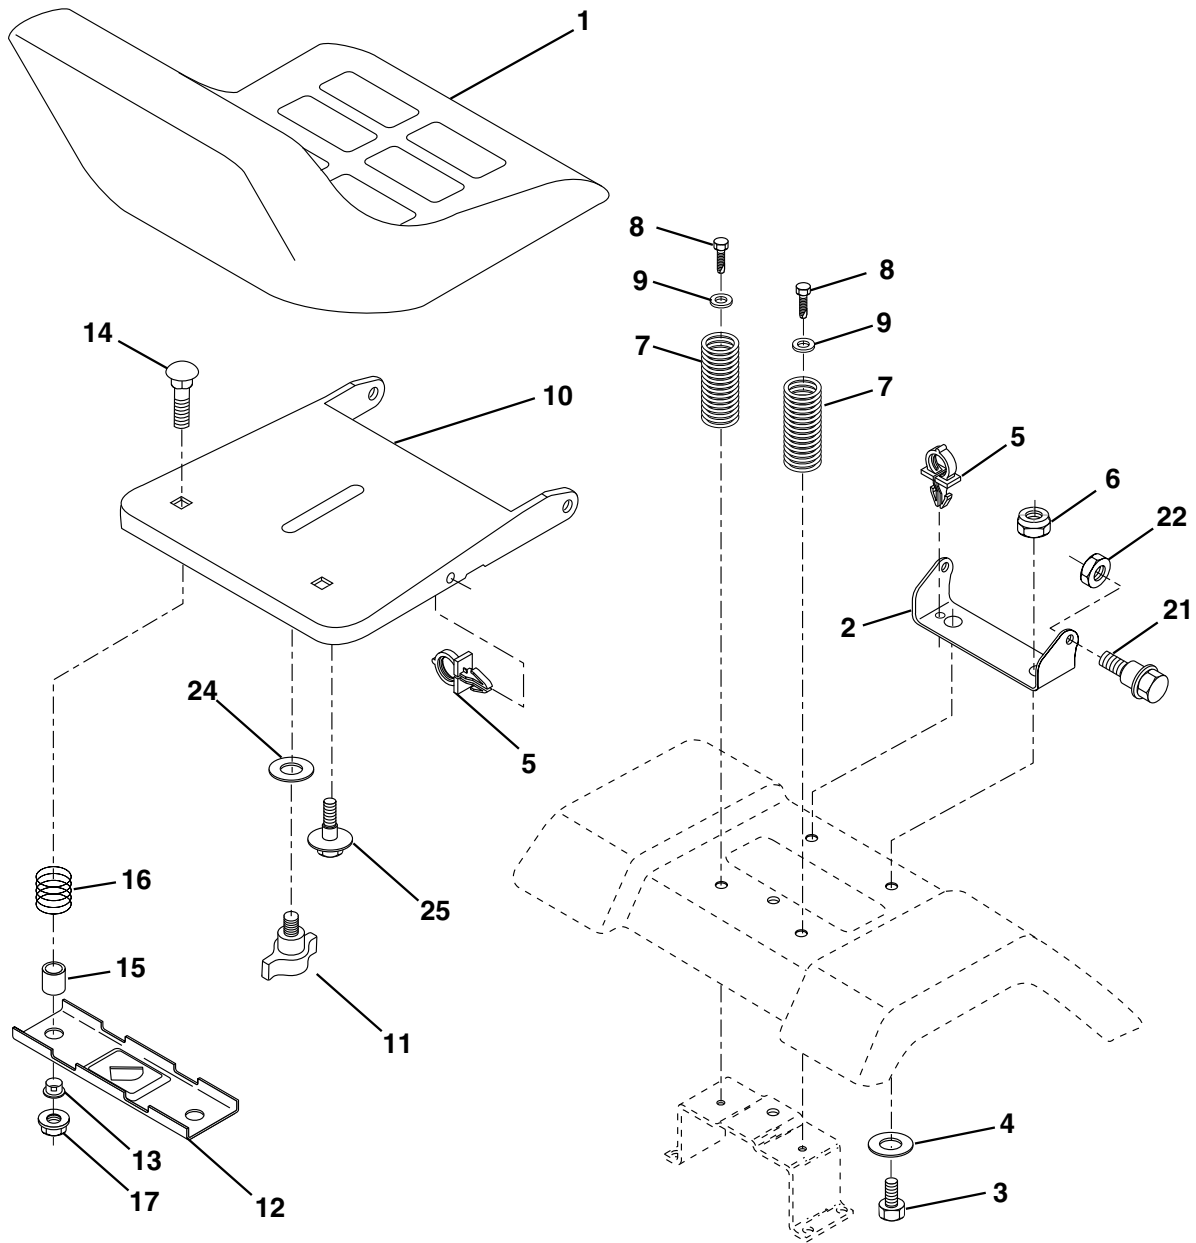

NOTE: All component dimensions given in U. S. inches
1 inch = 25.4 mm

TRACTOR -- MODEL NUMBER 271491

ENGINE

TRACTOR -- MODEL NUMBER 271491

ENGINE

KEY NO.	PART NO.	DESCRIPTION
1	170551	Control Th/ch
2	17720408	Screw Hex Thd Cut 1/4-20 x 1/2
3	-----	Engine Briggs Model 287707-1259-E1 (Order parts from Engine Manufacturer)
4	137352	Muffler
13	165291	Gasket Eng 1 313 Id Tin Plated
14	148456	Tube Drain Oil Easy
16	11050600	Washer Lock Ext Tooth 3/8
23	169837	Shield Browning
29	137180	Kit Spark Arrestor (Flat Scrn)
31	109202X	Tank Fuel Front 1 25
32	140527	Cap Asm Fuel
33	123487X	Clamp Hose Blk
37	137040	Line Fuel 20"
38	148315	Plug Drain Oil Easy
40	124028X	Bushing Snap Nyl Blk Fuel Line
44	17670412	Screw Hexwsh Thdrol 1/4-20 x 3/4
45	17000612	Screw Hex Wsh Thdrol 3/8-16
46	19091416	Washer 9/32 x 7/8 x 16 ga
62	10040500	Washer Lock Hvy Hlcl Spr 5/16
72	71070512	Screw Hexhd Cap 5/16-18 x 3/4
78	17060620	Screw 3/8-16 x 1-1/4
81	73510400	Nut Keps Hex 1/4-20 UNC

NOTE: All component dimensions given in U. S.
inches 1 inch = 25.4 mm

TRACTOR -- MODEL NUMBER 271491

SEAT ASSEMBLY

KEY PART NO. NO.

KEY PART NO.	NO.	DESCRIPTION
1	127427	Seat
2	140551	Bracket Pvt St
3	71110616	Bolt Fin Hex 3/8-16unc x 1
4	19131610	Washer Flat 13/32 x1 x10 Ga
5	145006	Clip Push-In Hinged
6	73800600	Locknut Hex W/Wsh 3/8-16
7	124181X	Spring Seat Cprsn 2 250 Blk
8	17000616	Screw 3/8-16 x 1
9	19131614	Washer 13/32 x 1 x 14 Ga
10	174894	Pan Seat
11	166369	Knob Seat Adj. Wingnut
12	121246X	Bracket Mounting Switch