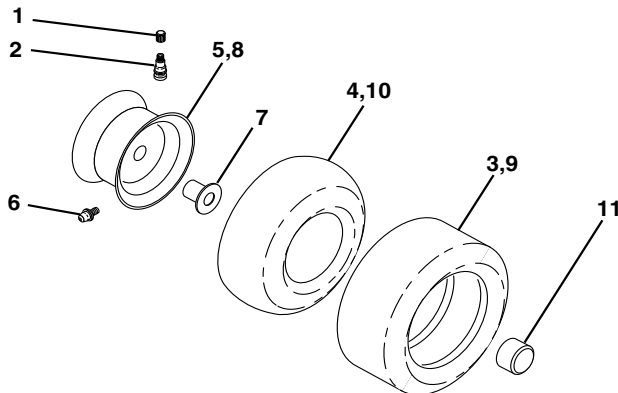

WHEELS AND TIRES

KEY PART NO.	PART NO.	DESCRIPTION
1	59192	Cap Valve Tire
2	65139	Stem Valve
3	106222X	Tire F Ts 15 X 6 0 - 6 Service
4	59904	Tube Front (Service Item Only)
5	106732X427	Rim Asm 6"front White Service
6	278H	Fitting Grease (Front Wheel Only)
7	9040H	Bearing Flange (front Wheel Only)
8	106108X427	Rim Asm 8"rear White Service
9	124635X	Tire Rear
10	7152J	Tube Rear (Service Item Only)
11	104757X428	Cap Axle Blk 1 50 X 1 00
--	144334	Sealant, Tire (10 oz. Tube)

NOTE: All component dimensions given in U. S. inches 1 inch = 25.4 mm