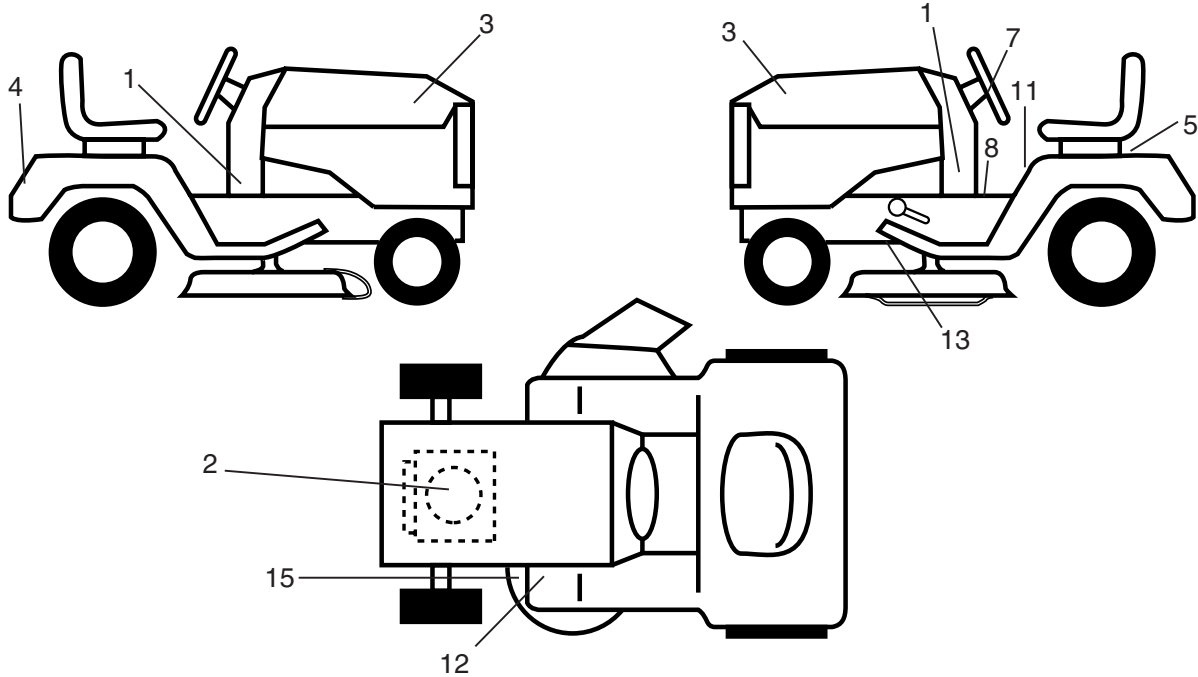

NOTE: All component dimensions given in U. S. inches 1 inch = 25.4 mm

TRACTOR -- MODEL NUMBER 271491

LIFT ASSEMBLY

LIFT ASSEMBLY

TRACTOR -- MODEL NUMBER 271491

KEY PART NO.	PART NO.	DESCRIPTION
1	159460	Wire Asm Inner W/plunger
2	159471	Shaft Asm Lift
3	105767X	Pin Groove 1 500 Zinc
4	12000002	E Ring #5133-62
5	19211621	Washer Pltd 21/32 X 1 X 21ga
6	120183X	Bearing Nylon Blk 629 Id
7	125631X	Grip Handle Fluted Blk
8	122365X	Button Plunger Red
11	139865	Link Lift LH
12	139866	Link Lift RH
13	4939M	Retainer Spring
15	173288	Link Front
16	73350800	Nut Jam Hex 1/2-13 Unc
17	175689	Trunnion Blk Zinc
18	73800800	Nut Lock w/Wsh 1/2-13 UNC
19	139868	Arm Suspension Rear
20	163552	Retainer Spring Zinc
31	169865	Bearing Pvt Lift
32	73540600	Nut Crownlock 3/8-24

NOTE: All component dimensions given in U. S. inches 1 inch = 25.4 mm

TRACTOR -- MODEL NUMBER 271491

DECALS

KEY PART NO.	PART NO.	DESCRIPTION
1	177097	Decal Lower Dash
2	176396	Decal Engine
3	171828	Decal Hood
4	171829	Decal Fender
5	145005	Decal Battery Danger
7	171830	Decal Steering
8	156867	Decal, Oper sdl P/L Gear
11	156439	Decal Fender Dnger