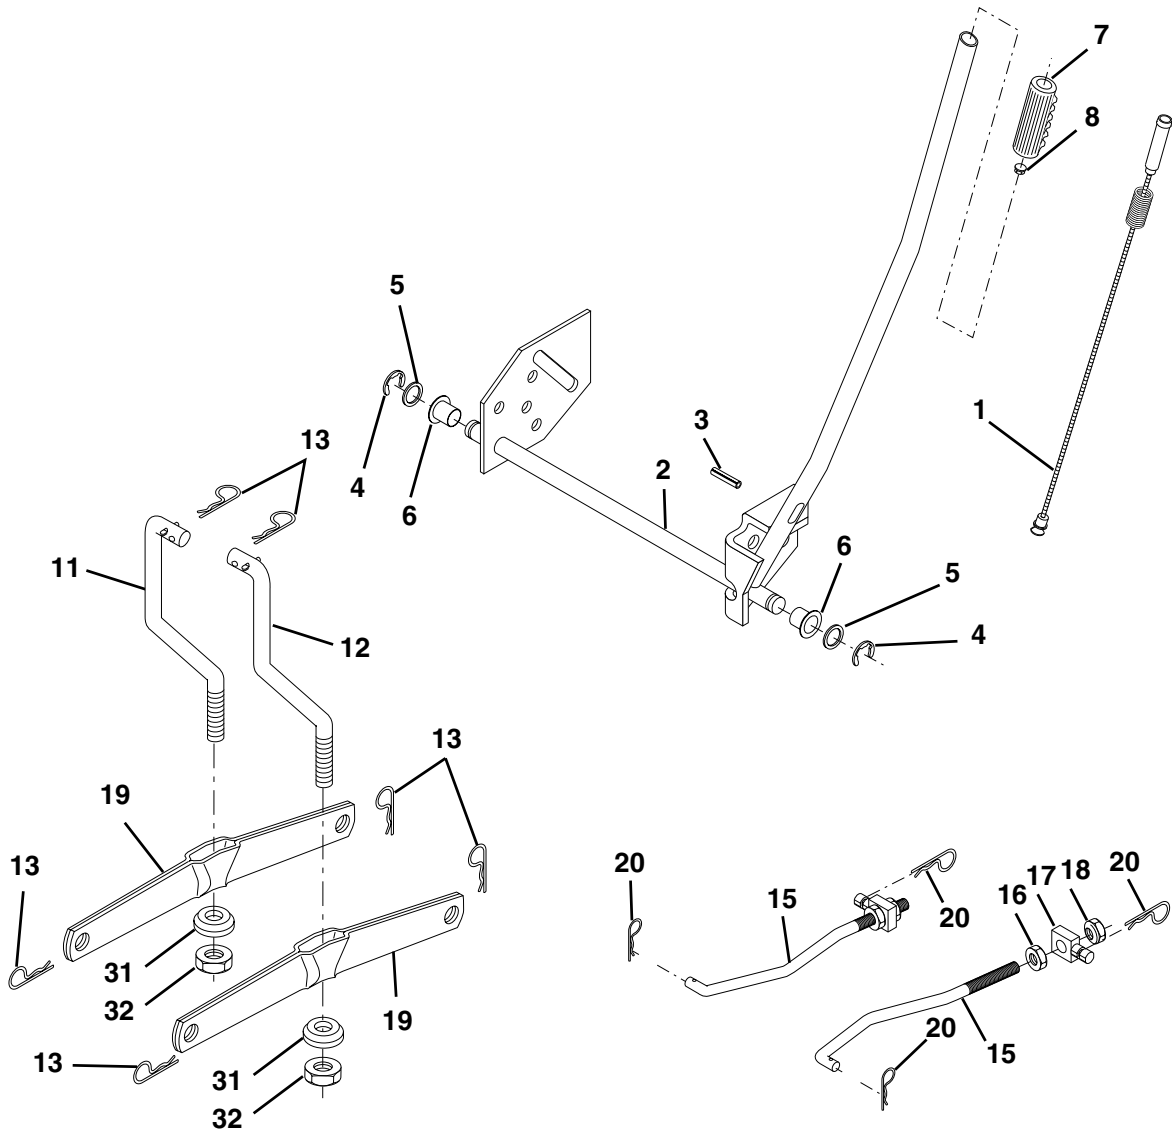

NOTE: All component dimensions given in U. S.
inches 1 inch = 25.4 mm

TRACTOR -- MODEL NUMBER 271491

SEAT ASSEMBLY

KEY PART NO. NO.

KEY PART NO.	NO.	DESCRIPTION
1	127427	Seat
2	140551	Bracket Pvt St
3	71110616	Bolt Fin Hex 3/8-16unc x 1
4	19131610	Washer Flat 13/32 x1 x10 Ga
5	145006	Clip Push-In Hinged
6	73800600	Locknut Hex W/Wsh 3/8-16
7	124181X	Spring Seat Cprsn 2 250 Blk
8	17000616	Screw 3/8-16 x 1
9	19131614	Washer 13/32 x 1 x 14 Ga
10	174894	Pan Seat
11	166369	Knob Seat Adj. Wingnut
12	121246X	Bracket Mounting Switch

NOTE: All component dimensions given in U. S. inches 1 inch = 25.4 mm

TRACTOR -- MODEL NUMBER 271491

LIFT ASSEMBLY

LIFT ASSEMBLY

TRACTOR -- MODEL NUMBER 271491

KEY PART NO.	PART NO.	DESCRIPTION
1	159460	Wire Asm Inner W/plunger
2	159471	Shaft Asm Lift
3	105767X	Pin Groove 1 500 Zinc
4	12000002	E Ring #5133-62
5	19211621	Washer Pltd 21/32 X 1 X 21ga
6	120183X	Bearing Nylon Blk 629 Id
7	125631X	Grip Handle Fluted Blk
8	122365X	Button Plunger Red
11	139865	Link Lift LH
12	139866	Link Lift RH
13	4939M	Retainer Spring
15	173288	Link Front
16	73350800	Nut Jam Hex 1/2-13 Unc
17	175689	Trunnion Blk Zinc
18	73800800	Nut Lock w/Wsh 1/2-13 UNC
19	139868	Arm Suspension Rear
20	163552	Retainer Spring Zinc
31	169865	Bearing Pvt Lift
32	73540600	Nut Crownlock 3/8-24