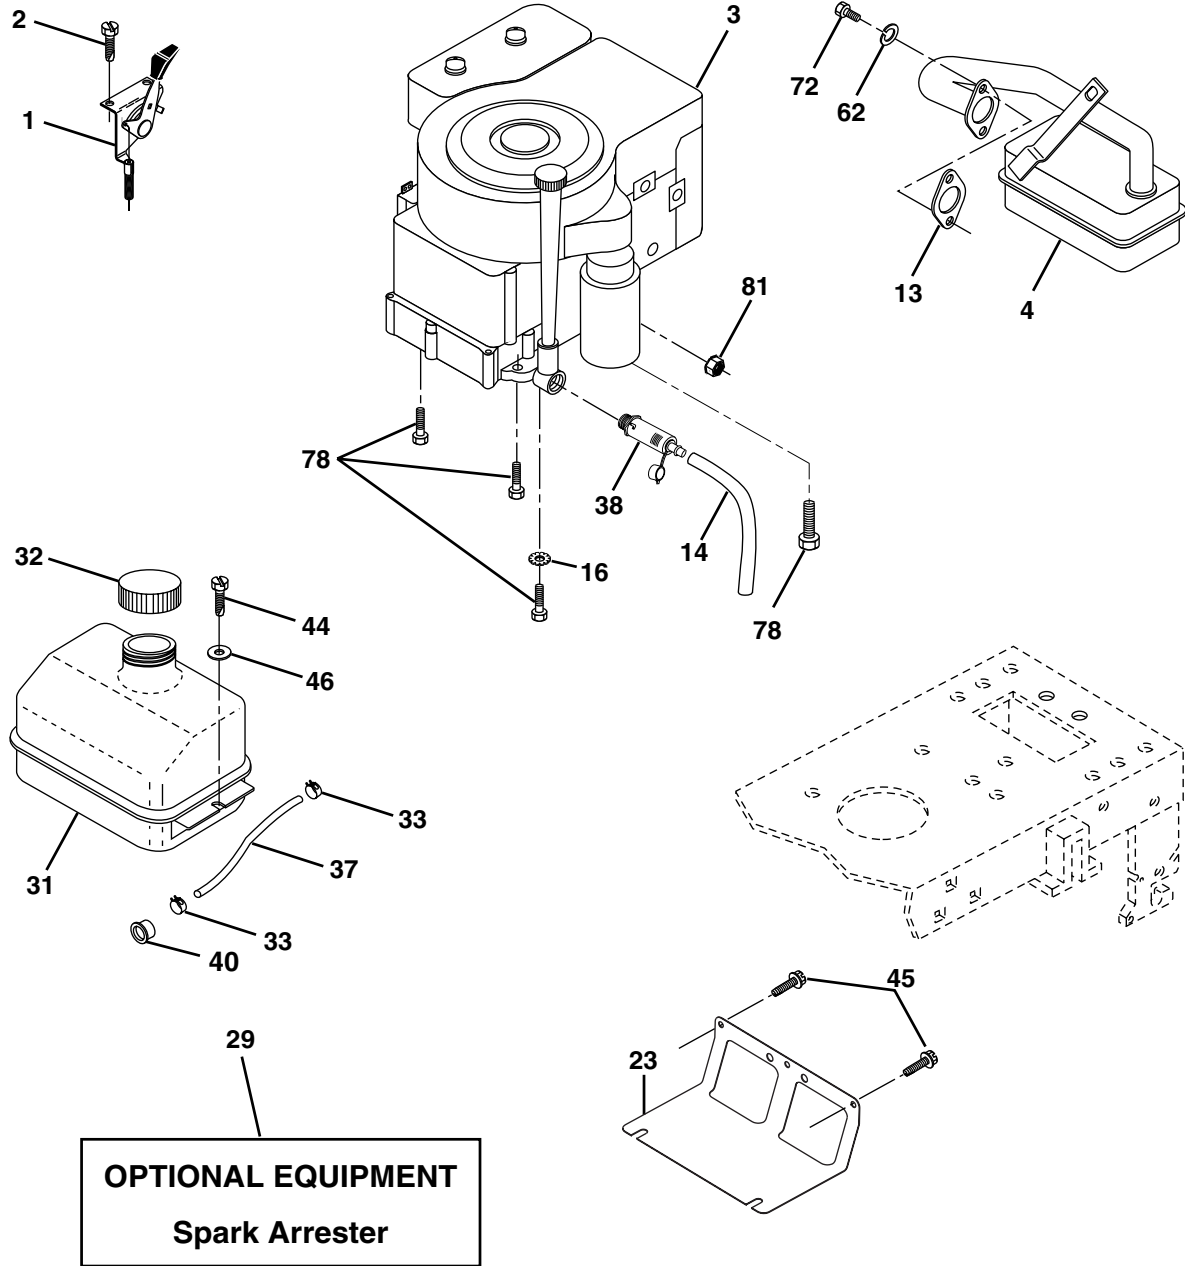

TRACTOR -- MODEL NUMBER 271491

ENGINE

TRACTOR -- MODEL NUMBER 271491

ENGINE

KEY NO.	PART NO.	DESCRIPTION
1	170551	Control Th/ch
2	17720408	Screw Hex Thd Cut 1/4-20 x 1/2
3	-----	Engine Briggs Model 287707-1259-E1 (Order parts from Engine Manufacturer)
4	137352	Muffler
13	165291	Gasket Eng 1 313 Id Tin Plated
14	148456	Tube Drain Oil Easy
16	11050600	Washer Lock Ext Tooth 3/8
23	169837	Shield Browning
29	137180	Kit Spark Arrestor (Flat Scrn)
31	109202X	Tank Fuel Front 1 25
32	140527	Cap Asm Fuel
33	123487X	Clamp Hose Blk
37	137040	Line Fuel 20"
38	148315	Plug Drain Oil Easy
40	124028X	Bushing Snap Nyl Blk Fuel Line
44	17670412	Screw Hexwsh Thdrol 1/4-20 x 3/4
45	17000612	Screw Hex Wsh Thdrol 3/8-16
46	19091416	Washer 9/32 x 7/8 x 16 ga
62	10040500	Washer Lock Hvy Hlcl Spr 5/16
72	71070512	Screw Hexhd Cap 5/16-18 x 3/4
78	17060620	Screw 3/8-16 x 1-1/4
81	73510400	Nut Keps Hex 1/4-20 UNC

NOTE: All component dimensions given in U. S.
inches 1 inch = 25.4 mm