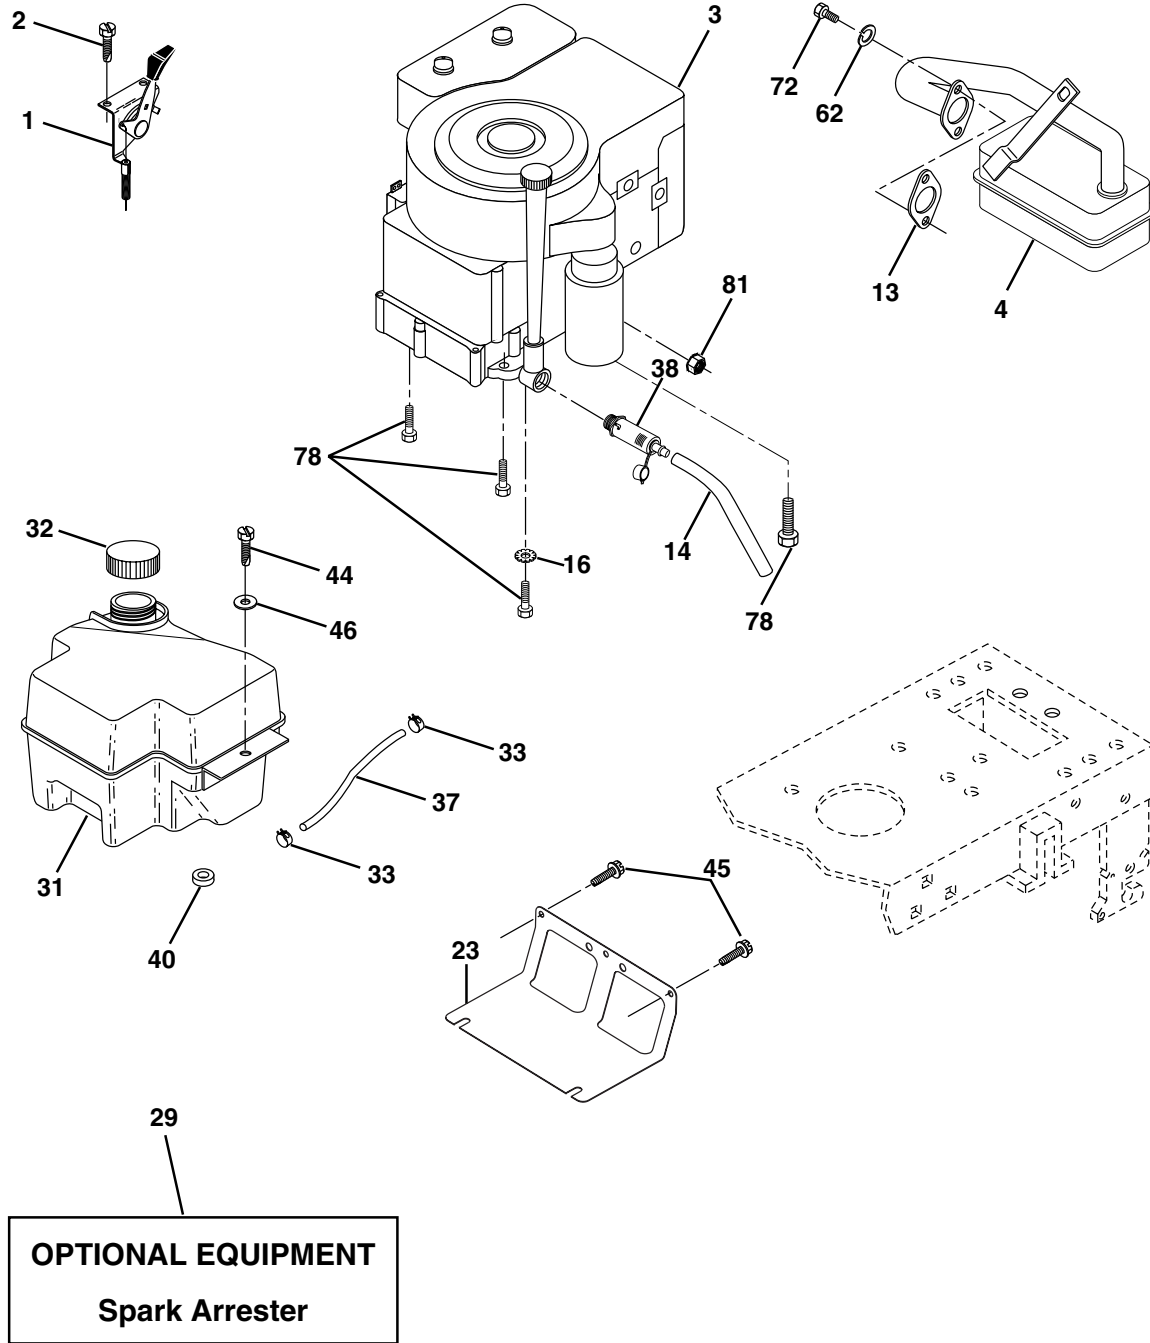

TRACTOR-- MODEL NUMBER 271470

ENGINE

TRACTOR--MODEL NUMBER 271470

ENGINE

KEY NO.	PART NO.	DESCRIPTION
1	170551	Control Th/ch
2	17720410	Screw Hex Thd Cut 1/4-20x5/8 T
3	-----	Engine Briggs Model 28R707-1147-E1 (Order parts from Engine Manufacturer)
4	137348	Muffler
13	165291	Gasket Eng 1 313 Id Tin Plated
14	148456	Tube Drain Oil Easy
16	11050600	Washer Lock Ext Tooth 3/8
23	169837	Shield Browning
29	137180	Kit Spark Arrestor (Flat Scrm)
31	109202X	Tank Fuel Front 1 25
32	140527	Cap Asm Fuel
33	123487X	Clamp Hose Blk
37	137040	Line Fuel 20"
38	148315	Plug Drain Oil Easy
40	124028X	Bushing Snap Nyl Blk Fuel Line
44	17670412	Screw Hexwsh Thdrol 1/4-20 x 3/4
45	17000612	Screw Hex Wsh Thdrol 3/8-16
46	19091416	Washer 9/32 x 7/8 x 16 ga
62	10040500	Washer Lock Hvy Hlcl Spr 5/16
72	71070512	Screw Hexhd Cap 5/16-18 x 3/4
78	17060620	Screw 3/8-16 x 1-1/4
81	73510400	Nut Keps Hex 1/4-20 UNC

NOTE: All component dimensions given in U. S.
inches 1 inch = 25.4 mm