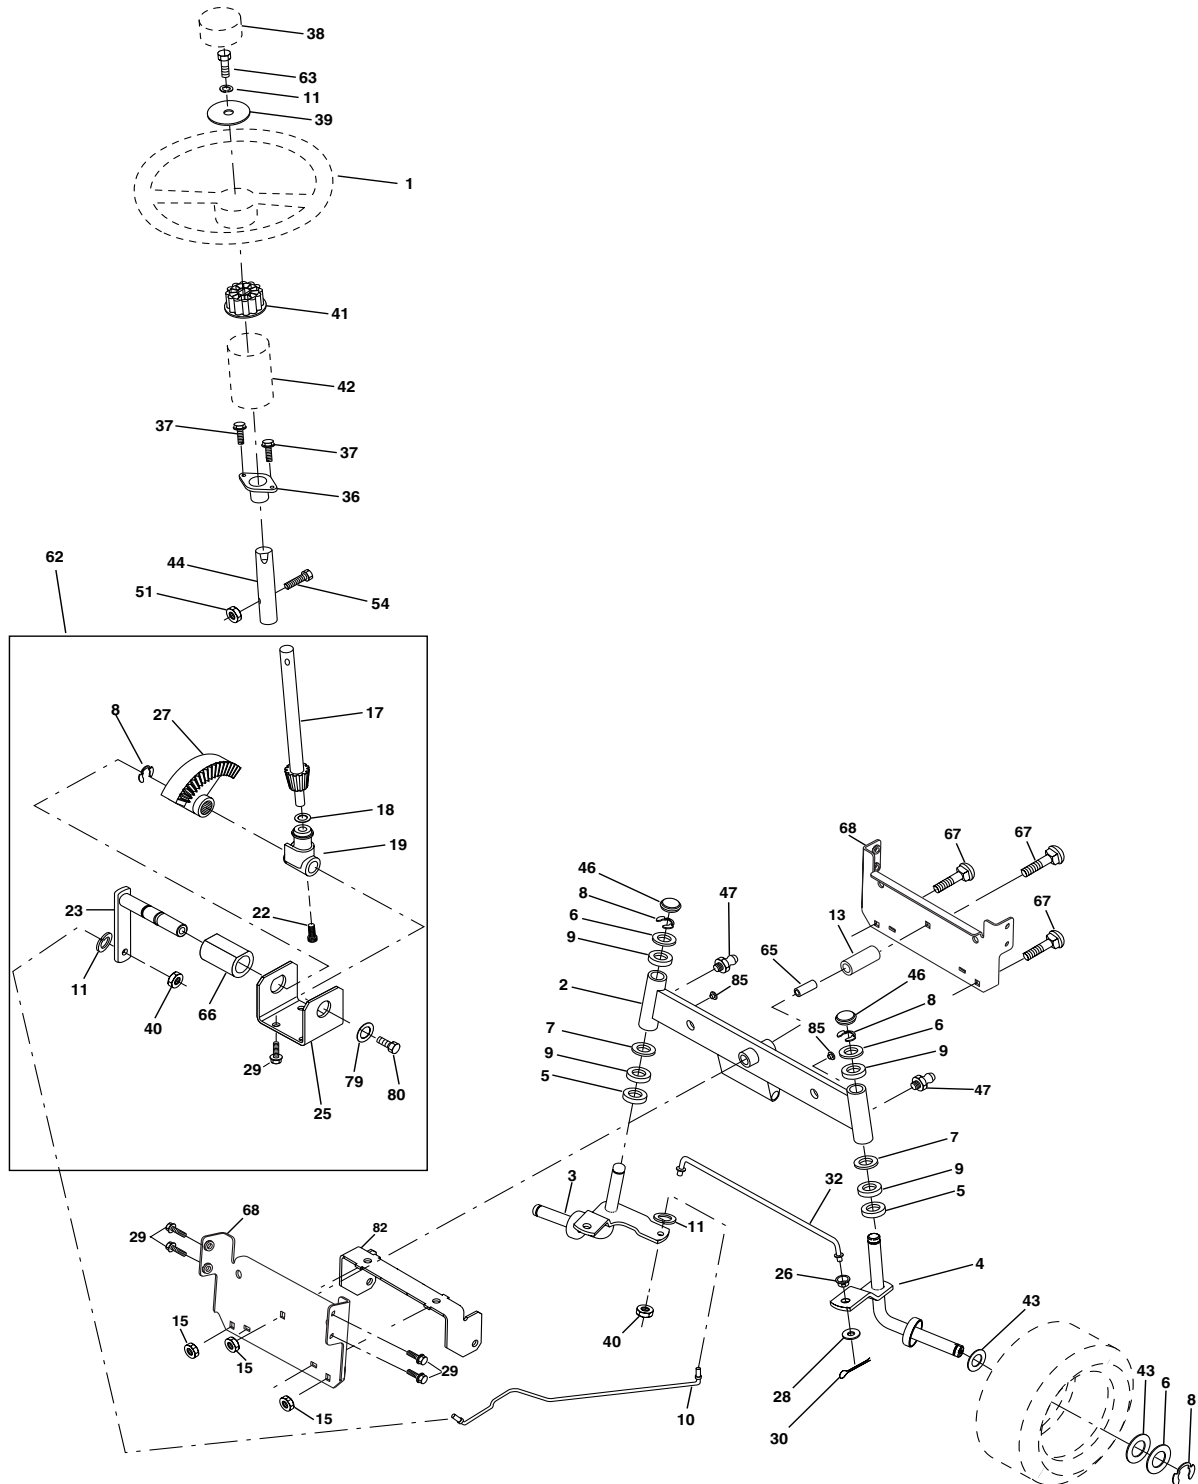

TRACTOR-- MODEL NUMBER 271470

STEERING

TRACTOR--MODEL NUMBER 271470

STEERING

KEY PART NO.	PART NO.	DESCRIPTION
1	140044X428	Steering Wheel
2	154427	Axle Assembly STMP Dropped STL
3	156483	Spindle Assembly, L.H.
4	157473	Spindle Assembly, R.H.
5	6266H	Bearing, Race, Thrust, Hardened
6	121748X	Washer 25/32 x 1-5/8 x 16 Gauge
7	19272016	Washer 27/32 x 1-1/4 x 16 Gauge
8	12000029	Ring, Klip
9	3366R	Bearing, Steering Column
10	169832	Draglink
11	10040600	Washer, Lock
13	136518	Spacer Bearing Axle Front
15	145212	Hexflange Lock
17	156546	Shaft Assembly, Steering
18	57079	Washer, Thrust .515 x .750 x .033
19	160395	Support, Shaft
22	165857	Screw, Hex Wshhd
23	165851	Pittman Shaft Assembly
25	154406	Bracket, Steering
26	126847X	Bushing, Link, Drag
27	136874	Gear, Sector
28	19131416	Washer 13/32 x 7/8 x 16 Gauge
29	17060612	Screw, 3/8-16 x 3/4
30	76020412	Pin
32	130465	Rod, Tie
36	155099	Bushing, Steering
37	152927	Screw
38	140045X428	Cap, Steering Wheel
39	19133812	Washer 13/32 x 2-3/8 x 12 Gauge
40	7810H	Gripco Nut
41	100711L	Adaptor, Steering Wheel
42	145054X428	Boot, Steering
43	121749X	Washer 25/32 x 1-1/4 x 16 Gauge
44	153720	Shaft Extension Steering
46	121232X	Cap, Spindle
47	6855M	Fitting, Grease
51	73800500	Nut lock Hex w/Ins 5/16-18
54	74780520	Bolt Fin Hex 5/16-18 UNC x 1-1/4
62	167902	Kit Steering Asm Service
63	74780616	Bolt Fin Hex 3/8-16 x 1-1/4
65	160367	Spacer Brace Axle
66	154404	Bearing Arm Pittman
67	72140618	Bolt, Rdhd Sq 3/8-16 UNC x 2-1/4
68	169827	Axle, Brace
79	19132012	Washer 13/32 x 1-1/4 x 12 Ga.
80	74950612	Bolt Hex Nylon 3/8-16 x 3/4
82	169835	Bracket Susp Chassis Front
85	133835	Fastener Christmas Tree

NOTE: All component dimensions given in U. S. inches
1 inch = 25.4 mm