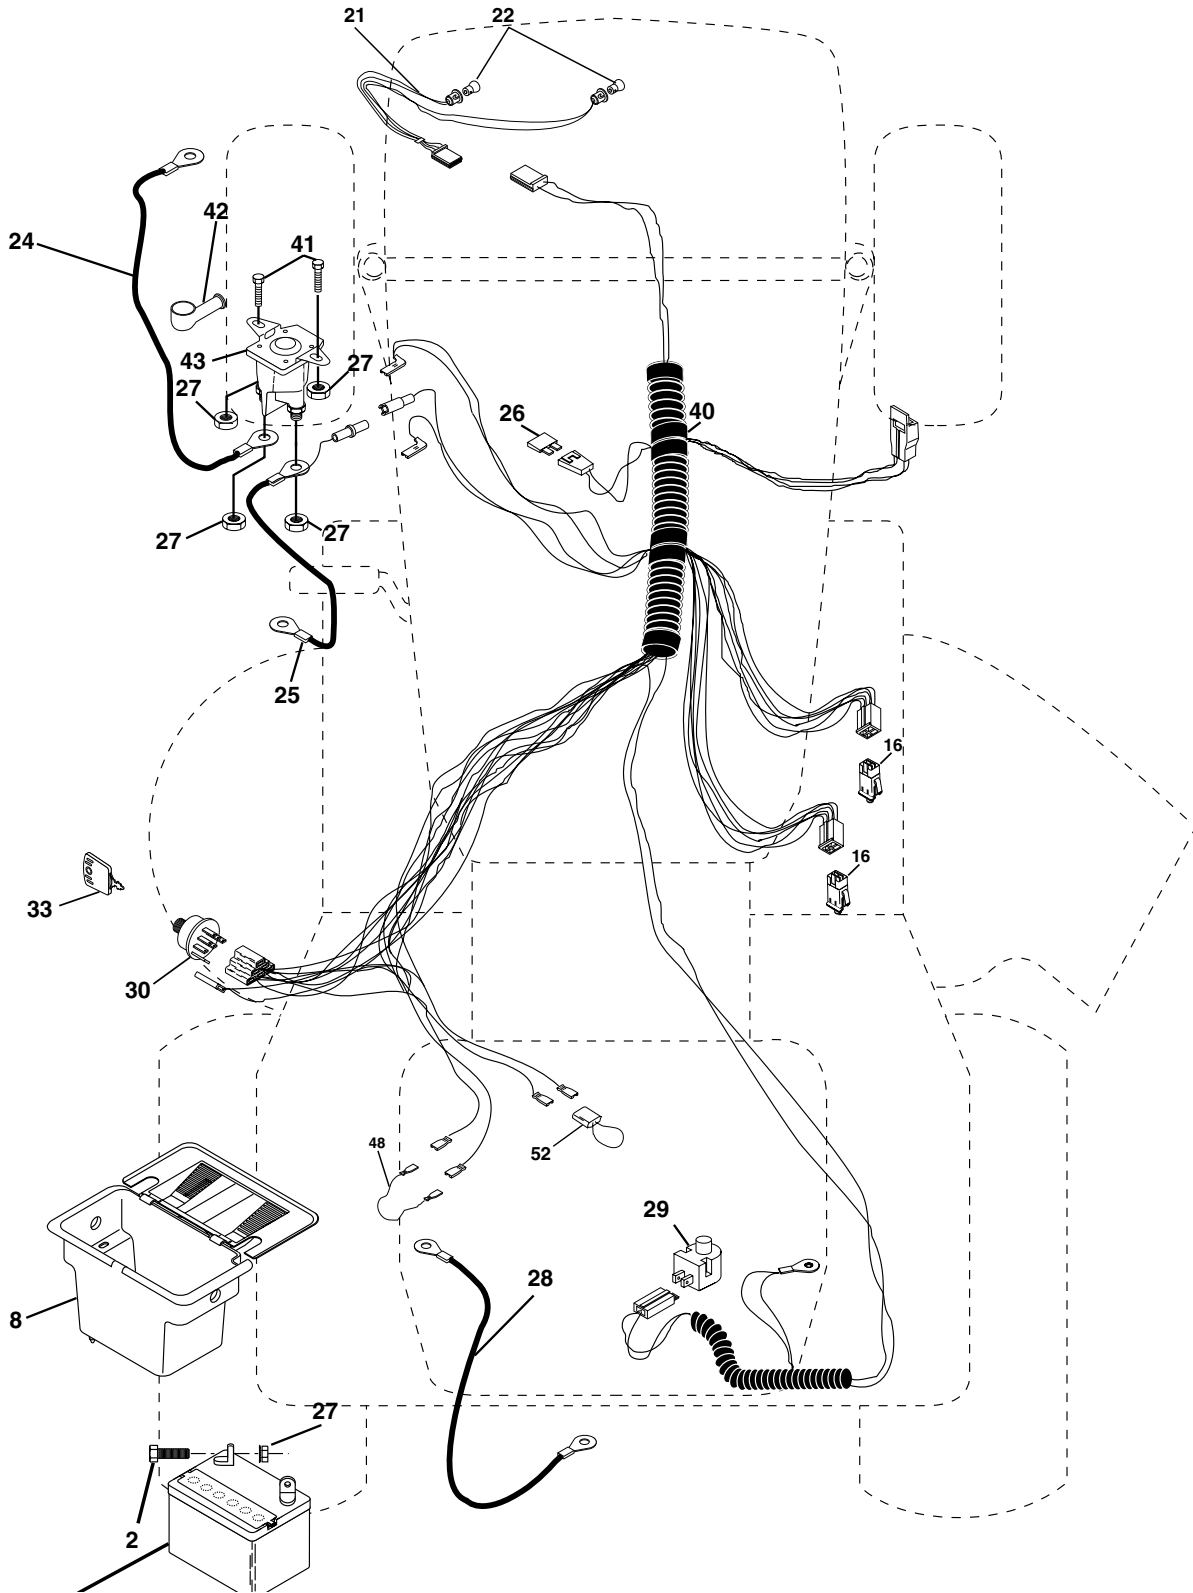

# TRACTOR--MODEL NUMBER 271470

## TRACTOR-- MODEL NUMBER 271470

## TRACTOR--MODEL NUMBER 271470

**NOTE:** All component dimensions given in U. S.  
inches 1 inch = 25.4 mm

**TRACTOR-- MODEL NUMBER 271740**  
**CHASSIS AND ENCLOSURES**

**TRACTOR--MODEL NUMBER 271470**  
**CHASSIS AND ENCLOSURES**

KEY PART NO.	NO.	DESCRIPTION
1	169831	Chassis
2	169061	Drawbar
3	17060612	Screw 3/8-16 x 3/4
5	155272	Bumper Hood/Dash
6	155924X014	Saddle Silkscr Flt LT
8	155138	Clip Retainer Slide-On
9	168347X011	Dash
10	72140608	Bolt Rdhd Sqnk 3/8-16unc X 1
11	155927	Panel Dash LH
12	145660	Clip Tinnerman Grille P/L
13	172107X010	Panel Silkscr Dash RH
15	74180512	Screw Mach TRHD 5/16-18 unc x 3/4
16	73510500	Nut Keps 5/16-18 Unc
17	159639X417	Hood Asm
18	126938X	Bumper Hood
24	74780616	Bolt Fin Hex 3/8-16 unc x 1 Gr. 5
25	19131312	Washer 13/32 X 13/16 x 12 Ga
26	73680600	Nut Hex Lock W/Ins. 3/8-16 Unc
28	150407	Grille/Lens Asm
29	150209X599	Lens Headlight Bar Clear
30	169465X417	Fender
31	136619	Bracket Fender Repl 109873x
33	105476X417	Footrest Pnt Lh
34	105475X417	Footrest Pnt Rh
35	72140606	Bolt Rdhd Sht Sqnk 3/8-16 x 3/4
37	17490508	Screw Thdrol 5/16-18 x 1/2
38	169834	Bracket Asm Pivot Mower Rear
51	73800400	Nut Lock Hex w/Ins 1/4-20
52	19091416	Washer 9/32 x 7/8 x 16 Ga.
53	144697	Bracket, Grille LH
54	161464	Screw
55	144696	Bracket, Grille RH
57	74780412	Bolt Hex 1/4-20 x 3/4
58	150127	Air Duct P/L
145	156524	Rod Pivot Chassis/Hood
206	170165	Bolt Shoulder 5/16-18
208	17670608	Screw thdrol 3/8-16 x 1/2
209	17000612	Screw Hex Wsh Thdrol 3/8-16
212	156494	Insert Lens Reflective
- -	5479J	Plug Button Blk 359 Dia Choke