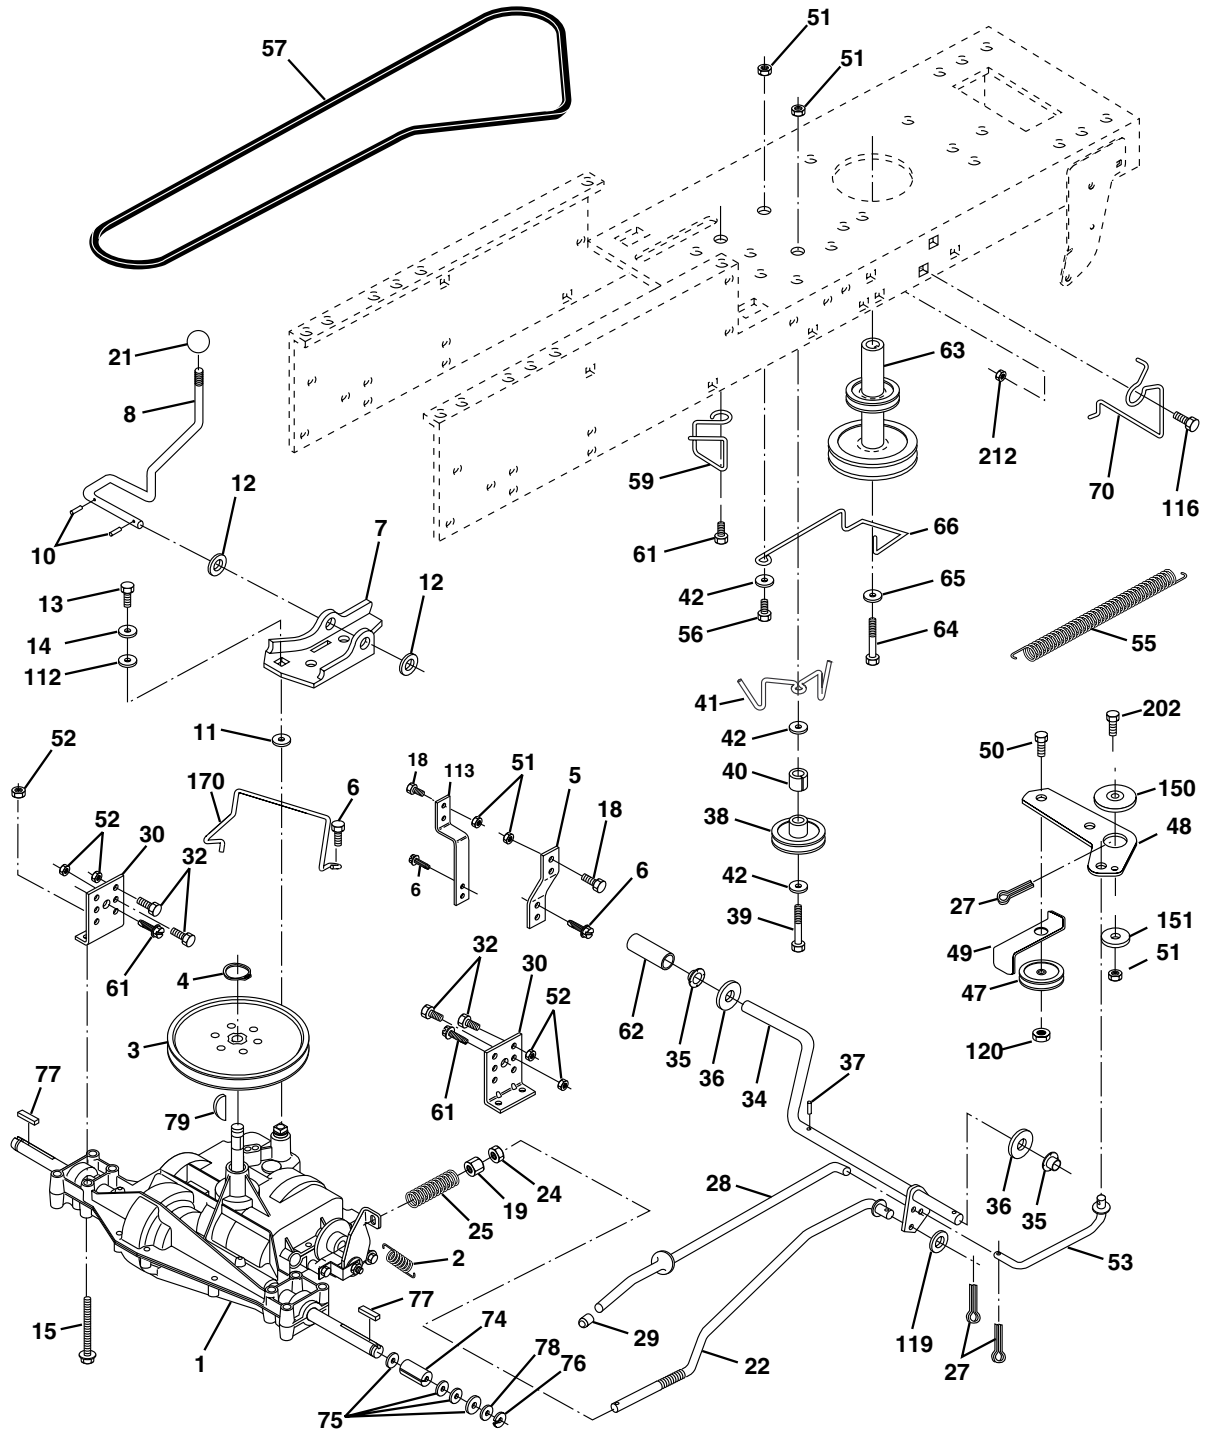

TRACTOR--MODEL NUMBER 271470

GROUND DRIVE

TRACTOR--MODEL NUMBER 271470

GROUND DRIVE

KEY PART NO. NO.	DESCRIPTION	KEY PART NO. NO.	DESCRIPTION
1	----- Transaxle Dana D4360-139 (Order parts from transaxle Manufacturer)	41	165838 Keeper Belt Idler
2	146682 Spring Return Brake T/a Zinc	42	19131312 Washer 13/32 x 13/16 x 12 Ga
3	123666X Pulley Transaxle 18/20" tires	47	127783 Pulley Idler V Groove Plastic
4	12000028 Ring Retainer # 5100-62	48	154407 Bellcrank Asm. Clutch
5	121520X Strap Torque 30 Degrees	49	123205X Retainer Belt Style Spring
6	17060512 Screw 5/16-18 x 3/4	50	74760624 Bolt Hex Hd 3/8-16unc x1-1/2
7	162240 Bracket Saddle Shift T/a	51	73680600 Nut Crownlock 3/8-16 UNC
8	131679 Rod Shf Sdl LY/YT Str Blk	52	73680500 Nut Crown Lock 5/16-18
10	76020416 Pin Cotter 1/8 x 1 Cad	53	105710X Link Clutch 7 66
11	105701X Washer Plate 388 Sq Hole	55	105709X Spring Return Clutch 6 75
12	19151216 Washer 15/32 x 3/4 x 16ga	56	74760620 Bolt Fin Hex 3/8-16 unc x 1-1/4
13	74550412 Bolt 1/4-28unf Gr8 W/Patch	57	160855 V-Belt Gd Drive 9530
14	10040400 Washer Lock Hvy Helical 1/4	59	169691 Keeper Belt Centerspan
15	74490544 Bolt Hex Flghd 5/16-18 x Gr. 5	61	17060612 Screw 3/8-16 x 3/4
18	74780616 Bolt Fin Hex 3/8-16 UNC x 1 Gr. 5	62	8883R Cover Pedal Blk Round
19	73800600 Nut Lock Hex W/Ins. 3/8-16 Unc	63	140186 Pulley Eng Cl Mech 38deg
21	106933X Knob Rd 1/2-13 Plstc Thds	64	71170764 Bolt Hex 7/16-20 x 4 Gr 5
22	130804 Rod Brake Blk Zinc 26 840	65	10040700 Washer Lock Hlcl Spr 7/16
24	73350600 Nut Hex Jam 3/8-16 Unc	66	154778 Keeper Belt Engine FP
25	106888X Spring Rod Brake 2 00 Zinc	70	134683 Guide Belt Mower Drive RH
26	19131016 Washer 13/32 x 5/8 x 16 Ga	72	19132012 Washer 13/32 x 1-1/4 x12 Ga
27	76020412 Pin Cotter 1/8 x 3/4 Cad	74	109502X Spacer Axle
28	145204 Rod Brake Parking Lt/Yt	75	121749X Washer 25/32 x 1-1/4 x16 Ga
29	71673 Cap Brake Parking	76	12000001 E-ring #5133-75
30	174973 Bracket Mtg Transaxle	77	123583X Key Square 2 0 x 1845/ 1865
32	74760512 Bolt Hex Hd 5/16-18unc x 3/4	78	121748X Washer 25/32 x1-5/8 x 16 Ga
34	155071 Shaft Asm Pedal Foot	112	19091210 Washer 9/32 x 3/4 x 10 Ga
35	120183X Bearing Nylon Blk 629 Id	113	127285X Strap Torque LH LT
36	19211616 Washer 21/32 x 1 x 16 Ga	116	72110610 Bolt Rdhd Sq Neck 3/8-16 x 1.25
37	1572H Pin Roll 3/16 x 1"	150	165850 Bushing Bellcrank GRD Drive
38	131494 Pulley Idler Flat	151	19133210 Washer 13/32 x 2 x 10 Ga.
39	74760644 Bolt Fin Hex 3/8-16 UNC x 2-3/4 Gr. 5	170	173898 Keeper Belt Transaxle Gear
40	4470J Spacer Split 395 x 59 Bzp	202	72110612 Bolt Carr. Sh 3/8-16 x 1-1/2 Gr. 5

NOTE: All component dimensions given in U. S. inches 1 inch = 25.4 mm