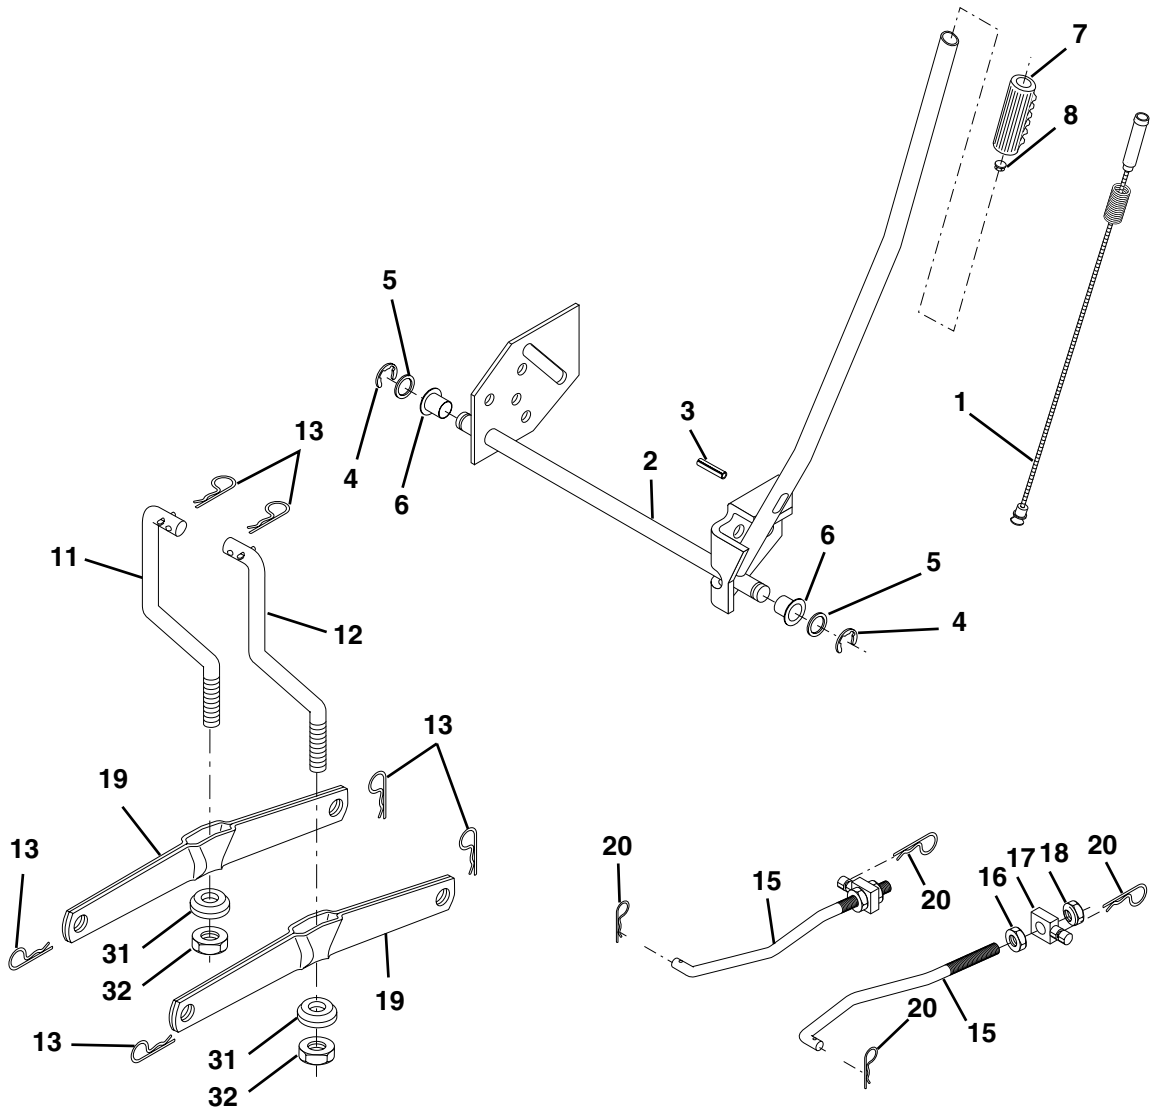

TRACTOR--MODEL NUMBER 271470

LIFT ASSEMBLY

TRACTOR--MODEL NUMBER 271470

LIFT ASSEMBLY

KEY PART NO.	NO.	DESCRIPTION
1	159460	Wire Asm Inner W/plunger
2	159471	Shaft Asm Lift
3	105767X	Pin Groove 1 500 Zinc
4	12000002	E Ring #5133-62
5	19211621	Washer Pltd 21/32 X 1 X 21ga
6	120183X	Bearing Nylon Blk 629 Id
7	125631X	Grip Handle Fluted Blk
8	122365X	Button Plunger Red
11	139865	Link Lift LH
12	139866	Link Lift RH
13	4939M	Retainer Spring
15	173288	Link Front
16	73350800	Nut Jam Hex 1/2-13 Unc
17	130171	Trunnion Blk Zinc
18	73800800	Nut Lock w/Wsh 1/2-13 UNC
19	139868	Arm Suspension Rear
20	163552	Retainer Spring Zinc
31	169865	Bearing Pvt Lift
32	73540600	Nut Crownlock 3/8-24

NOTE: All component dimensions given in U. S.
inches 1 inch = 25.4 mm