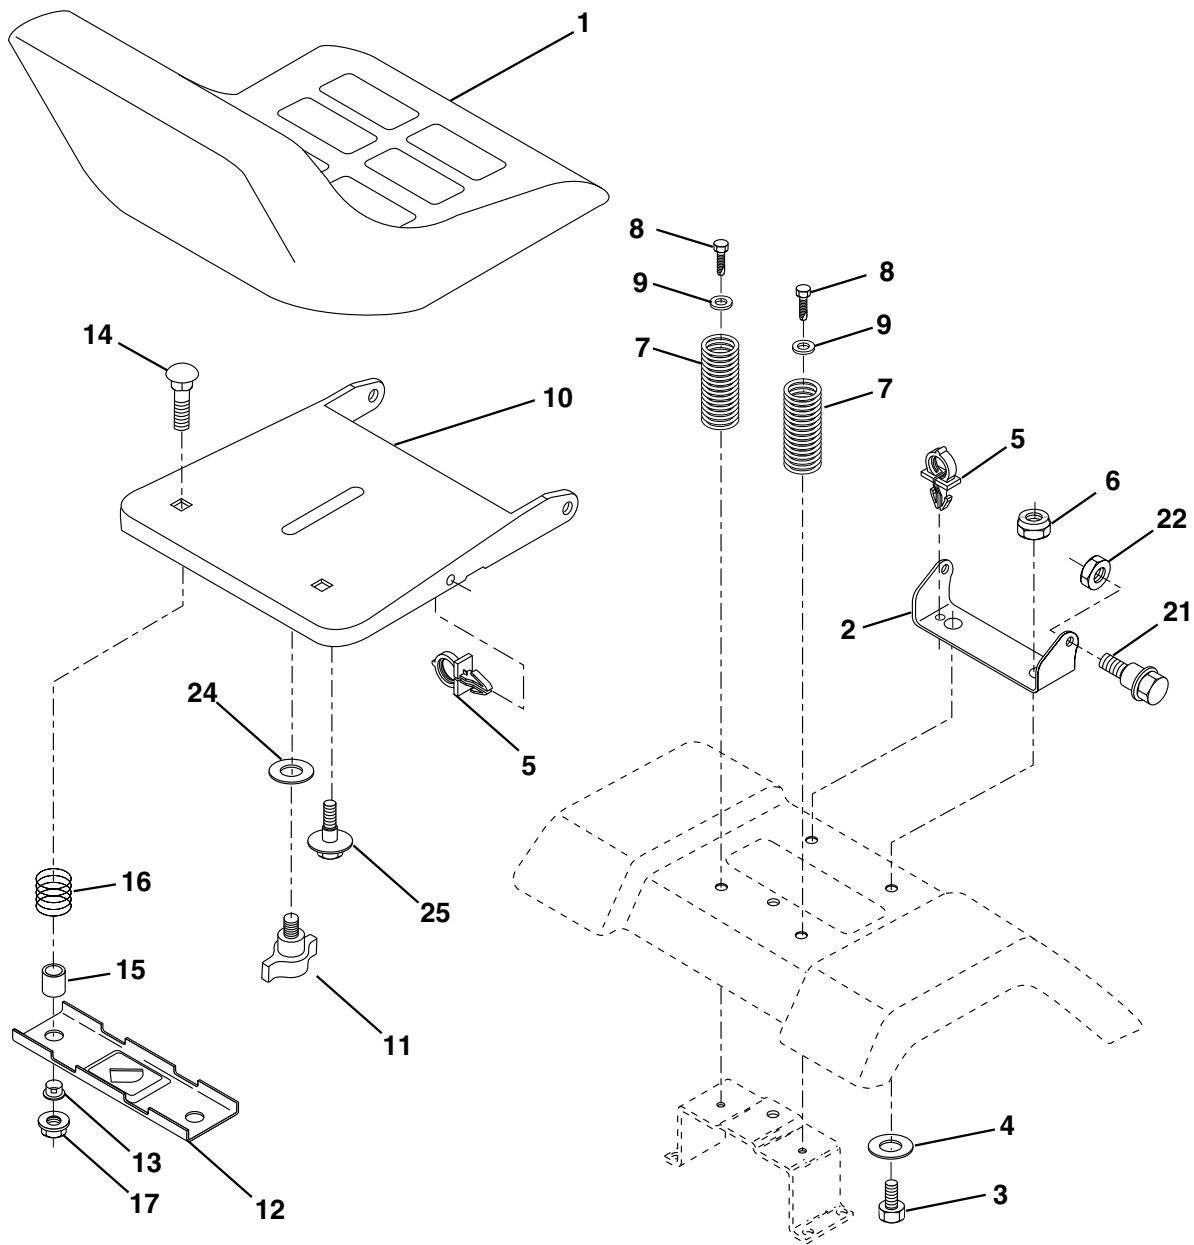

TRACTOR-- MODEL NUMBER 271470

SEAT ASSEMBLY

KEY PART NO. NO.

KEY PART NO.	NO.	DESCRIPTION
1	127427	Seat
2	140551	Bracket Pvt St
3	71110616	Bolt Fin Hex 3/8-16unc x 1
4	19131610	Washer Flat 13/32 x1 x10 Ga
5	145006	Clip Push-In Hinged
6	73800600	Locknut Hex W/Wsh 3/8-16
7	124181X	Spring Seat Cprsn 2 250 Blk
8	17000616	Screw 3/8-16 x 1
9	19131614	Washer 13/32 x 1 x 14 Ga
10	174894	Pan Seat
11	166369	Knob Seat Adj. Wingnut
12	121246X	Bracket Mounting Switch

KEY PART NO. NO.

KEY PART NO.	NO.	DESCRIPTION
13	121248X	Bushing Snap Blk Nyl 50 Id
14	72050412	Bolt Rdhd Sht 1/4-20x1-1/2
15	134300	Spacer Split 28x 96 Yel Zinc
16	121250X	Spring Cprsn 1 27 Blk Pnt
17	123976X	Nut Lock 1/4 Lge Flg Gr 5
21	171852	Bolt Shld 5/16-18 Unc
22	73800500	Nut Lock Hex W/Ins 5/16-18
24	19171912	Washer 17/32 x1-3/16x12 Ga
25	127018X	Bolt Shoulder 5/16-18 x 62

NOTE: All component dimensions given in U. S. inches 1 inch = 25.4 mm