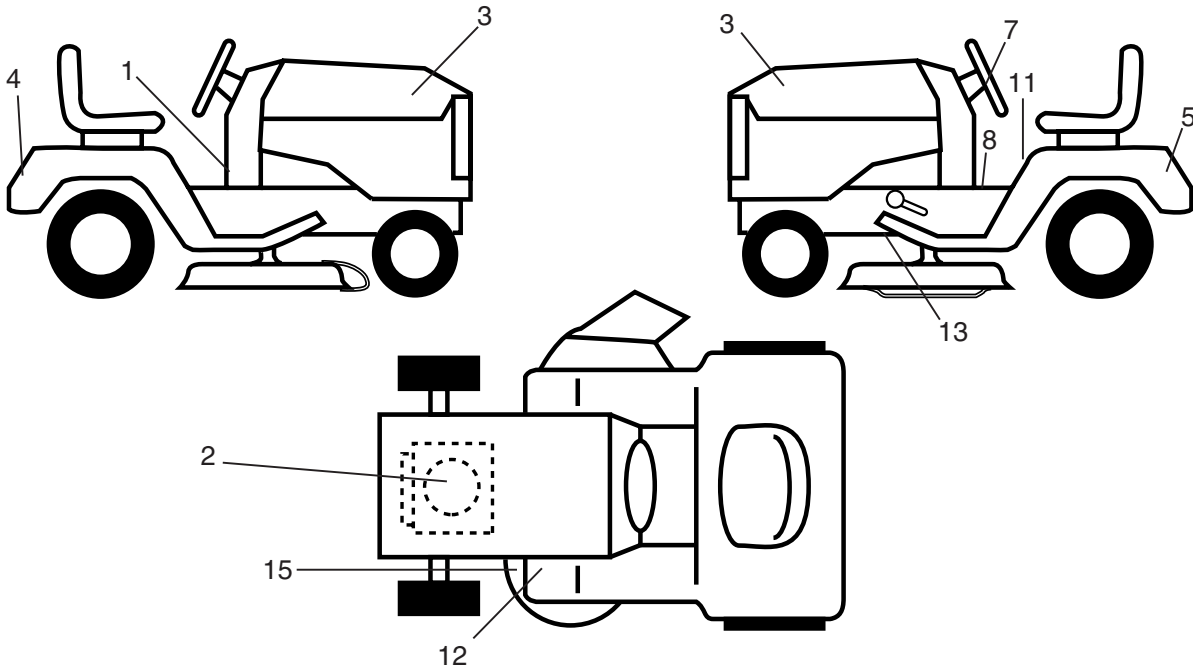

TRACTOR--MODEL NUMBER 271470

DECALS

KEY PART

1	177109	Decal Lower Dash
2	176394	Decal Engine
3	171828	Decal Hood
4	171829	Decal Fender
5	145005	Decal Battery Danger
7	171830	Decal Steering
8	156867	Decal, Oper sdl P/L Gear
11	156439	Decal Fender Dnger

KEY PART

12	4900J	Decal, Clutch/Brake Eng
13	146046	Decal V-Belt Dr Sch tractor
15	136832	Decal V-Belt sch
--	138311	Decal Handle Lft Height Adjust (Lift Handle)
--	177110	Owner's Manual, English
--	177111	Owner's Manual, Spanish