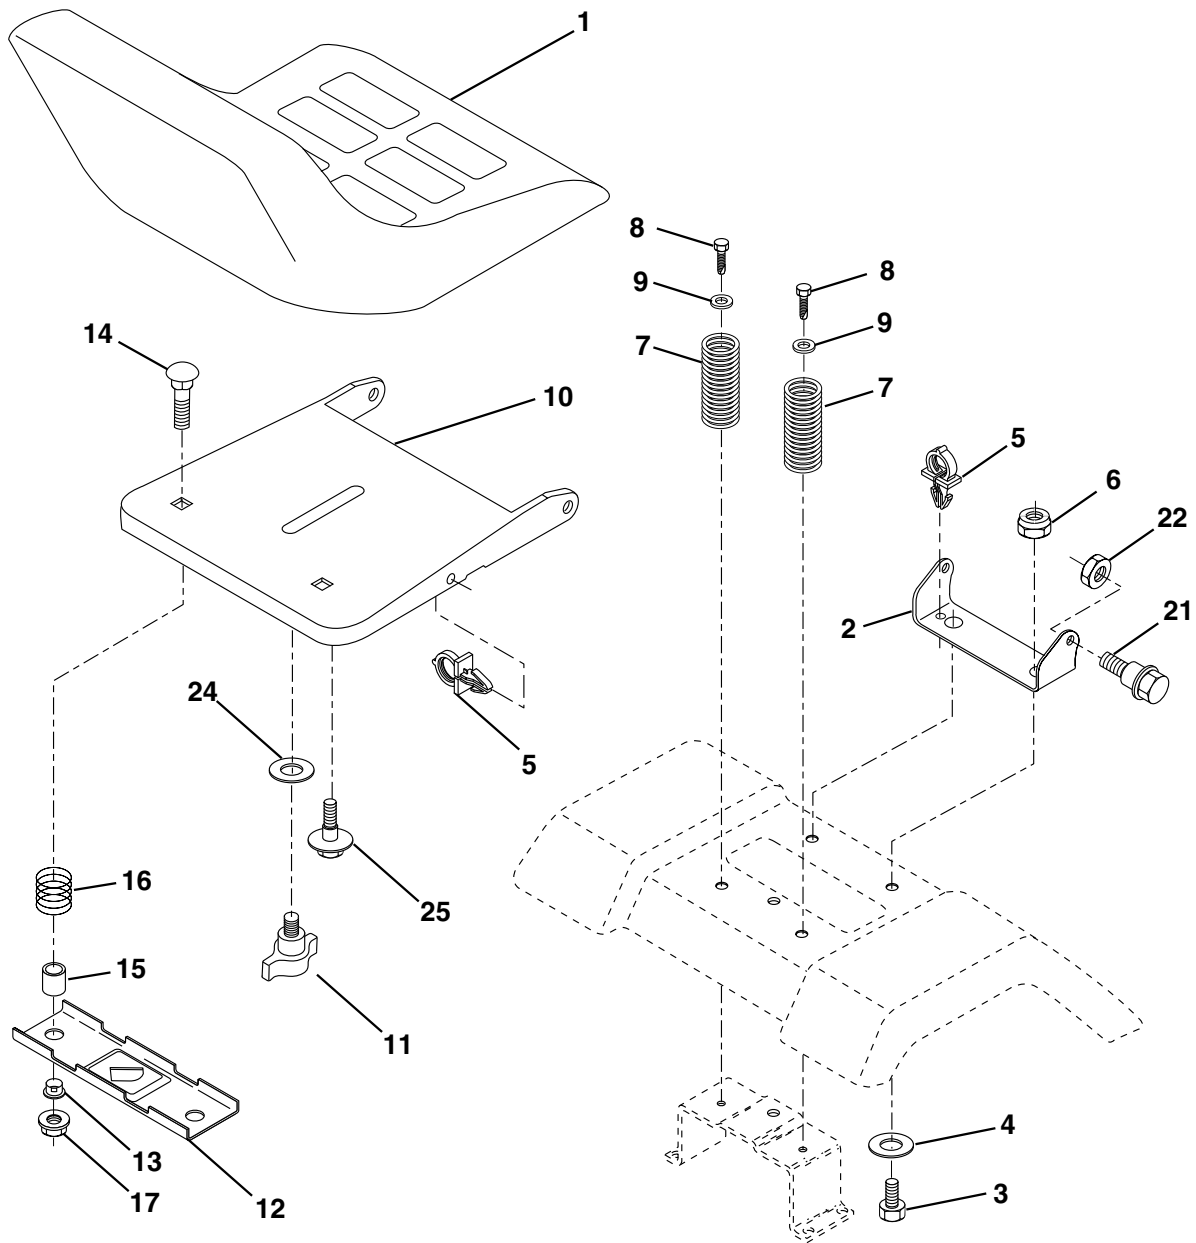

NOTE: All component dimensions given in U. S. inches
1 inch = 25.4 mm

TRACTOR -- MODEL NUMBER 271150

ENGINE

TRACTOR -- MODEL NUMBER 271150

ENGINE

KEY NO.	PART NO.	DESCRIPTION
1	170551	Control Th/ch
2	17720408	Screw Hex Thd Cut 1/4-20 x 1/2
3	-----	Engine Briggs Model 28R707-1147-E1 (Order parts from Engine Manufacturer)
4	137348	Muffler
13	165291	Gasket Eng 1 313 Id Tin Plated
14	148456	Tube Drain Oil Easy
16	11050600	Washer Lock Ext Tooth 3/8
23	169837	Shield Browning
29	137180	Kit Spark Arrestor (Flat Scrn)
31	184900	Tank Fuel Front 1 25
32	140527	Cap Asm Fuel
33	123487X	Clamp Hose Blk
37	137040	Line Fuel 20"
38	181654	Plug Drain Oil Easy
40	124028X	Bushing Snap Nyl Blk Fuel Line
44	17670412	Screw Hexwsh Thdrol 1/4-20 x 3/4
45	17000612	Screw Hex Wsh Thdrol 3/8-16
46	19091416	Washer 9/32 x 7/8 x 16 ga
72	183906	Screw Socket Head 5/16-18 x 1
78	17060620	Screw 3/8-16 x 1-1/4
81	73510400	Nut Keps Hex 1/4-20 UNC

NOTE: All component dimensions given in U. S.
inches 1 inch = 25.4 mm

TRACTOR -- MODEL NUMBER 271150

SEAT ASSEMBLY

KEY PART NO.	PART NO.	DESCRIPTION
1	127427	Seat
2	140551	Bracket Pvt St
3	71110616	Bolt Fin Hex 3/8-16unc x 1
4	19131610	Washer Flat 13/32 x1 x10 Ga
5	145006	Clip Push-In Hinged
6	73800600	Locknut Hex W/Wsh 3/8-16
7	124181X	Spring Seat Cprsn 2 250 Blk
8	17000616	Screw 3/8-16 x 1
9	19131614	Washer 13/32 x 1 x 14 Ga
10	182493	Pan Seat
11	166369	Knob Seat Adj. Wingnut
12	121246X	Bracket Mounting Switch

NOTE: All component dimensions given in U. S. inches 1 inch = 25.4 mm

TRACTOR -- MODEL NUMBER 271150

DECALS

KEY NO.	PART NO.	DESCRIPTION
1	177109	Decal Lower Dash
2	176394	Decal Engine
3	171828	Decal Hood
4	171829	Decal Fender
5	145005	Decal Battery Danger
6	186216	Decal Replacement
7	171830	Decal Steering
8	156867	Decal, Oper sdl P/L Gear