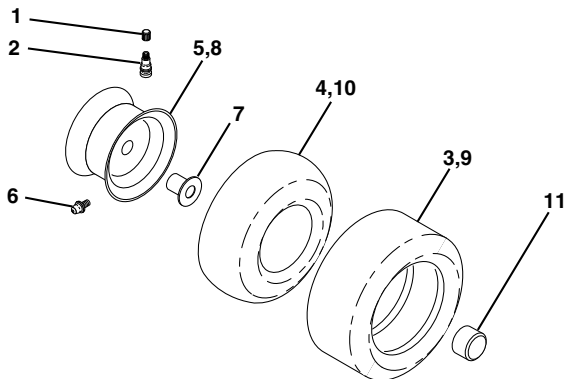

WHEELS AND TIRES

KEY NO.	PART NO.	DESCRIPTION
1	59192	Cap Valve Tire
2	65139	Stem Valve
3	106222X	Tire F Ts 15 X 6 0 - 6 Service
4	59904	Tube Front (Service Item Only)
5	106732X624	Rim Asm 6"front Service
6	278H	Fitting Grease (Front Wheel Only)
7	9040H	Bearing Flange (front Wheel Only)
8	106108X624	Rim Asm 8"rear Service
9	124635X	Tire Rear
10	7152J	Tube Rear (Service Item Only)
11	104757X428	Cap Axle Blk 1 50 X 1 00
--	144334	Sealant, Tire (10 oz. Tube)

NOTE: All component dimensions given in U. S. inches 1 inch = 25.4 mm