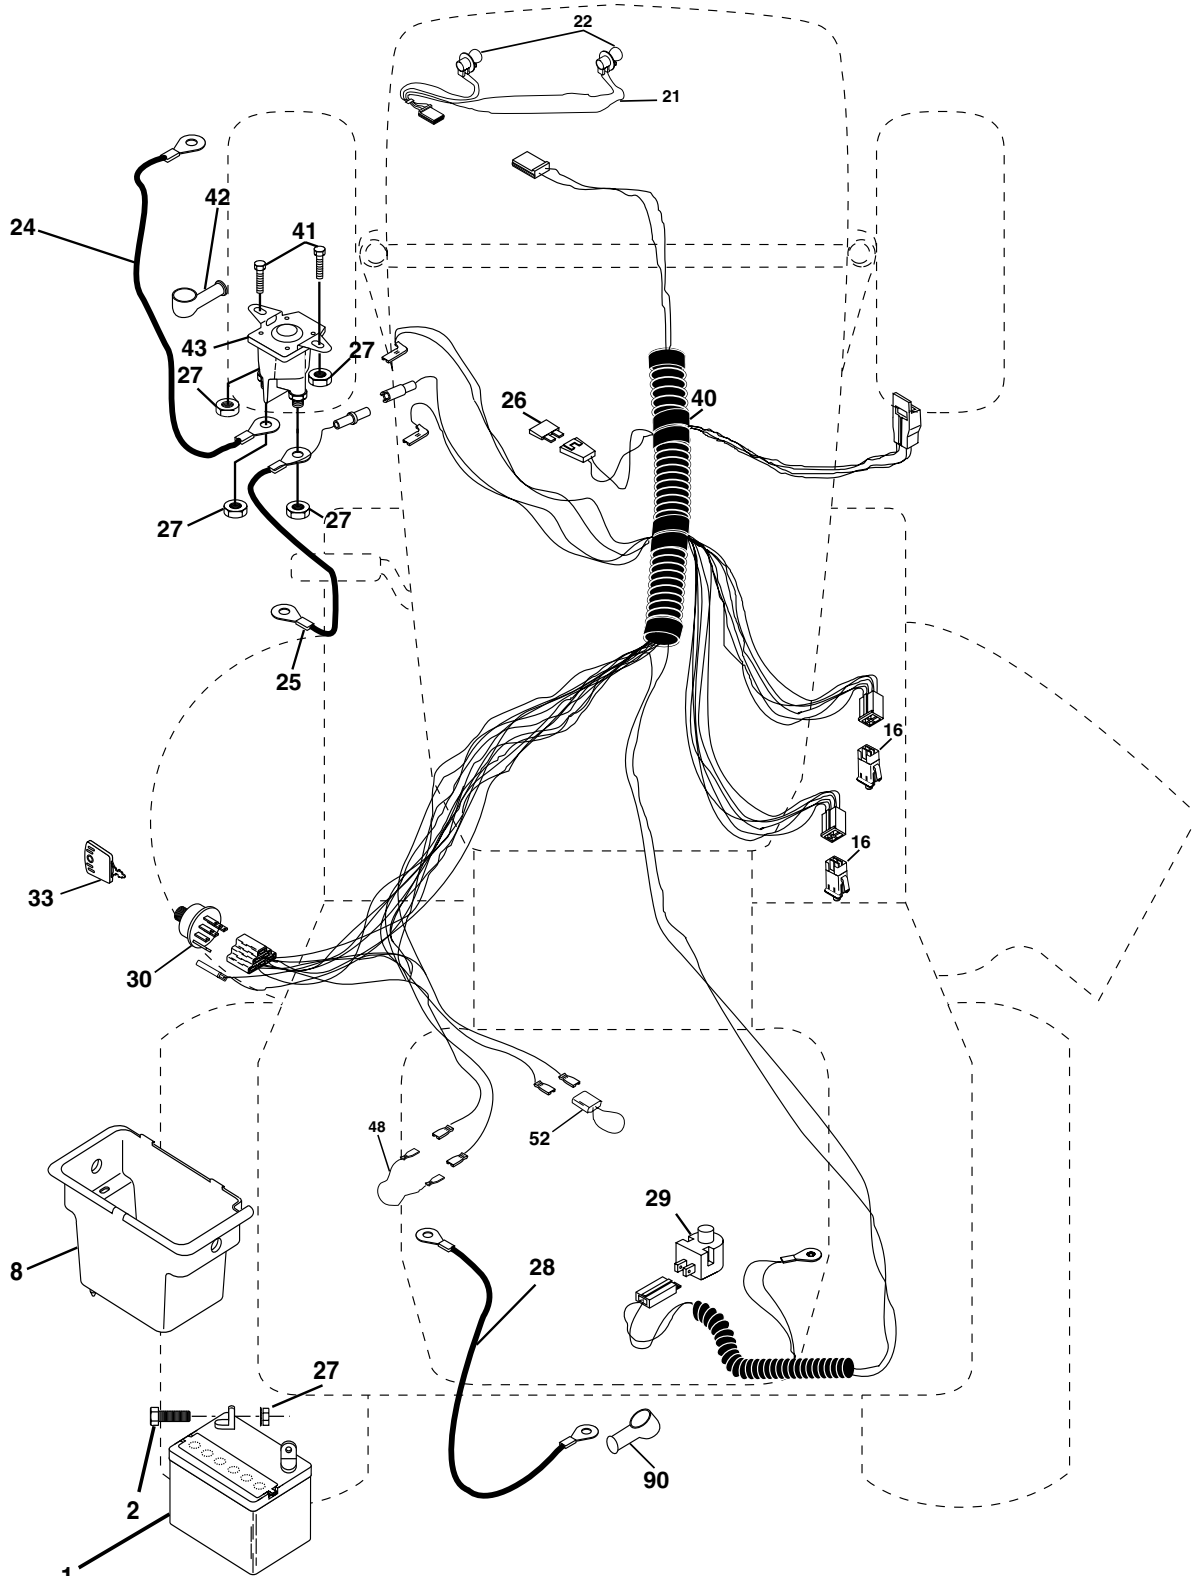

TRACTOR -- MODEL NUMBER 271150

SCHEMATIC

REPAIR PARTS

TRACTOR -- MODEL NUMBER 271150

ELECTRICAL

ELECTRICAL

TRACTOR -- MODEL NUMBER 271150

KEY NO.	PART NO.	DESCRIPTION
1	163465	Battery
2	74760412	Bolt, Hex Head 1/4-20 unc x 3/4
8	176689	Box Battery Fender
16	176138	Switch, Interlock
21	175685	Harness, Light Socket (Includes 4152J)
22	4152J	Bulb, Light
24	4799J	Cable, Battery, 6 Gauge, Red, 11"
25	146147	Cable, Battery, 6 Gauge, Red, W/16 Wire
26	175158	Fuse
27	73510400	Nut Keps Hex 1/4-20 UNC
28	4207J	Cable, Ground, 6 Gauge, Black, 12"
29	121305X	Switch, Plunger
30	175566	Switch, Ignition
33	140401	Key, Ignition
40	179720	Harness, Ignition
41	71110408	Bolt, Hex Head, Fin. 1/4-20 x 1/2
42	131563	Cover, Terminal, Red
43	178861	Solenoid
48	140844	Adaptor Ammeter Rectangular
52	141940	Protection Wire Loop
90	180449	Cover Terminal Battery

NOTE: All component dimensions given in U. S. inches
1 inch = 25.4 mm

TRACTOR -- MODEL NUMBER 271150

ENGINE

TRACTOR -- MODEL NUMBER 271150

ENGINE

KEY NO.	PART NO.	DESCRIPTION
1	170551	Control Th/ch
2	17720408	Screw Hex Thd Cut 1/4-20 x 1/2
3	-----	Engine Briggs Model 28R707-1147-E1 (Order parts from Engine Manufacturer)
4	137348	Muffler
13	165291	Gasket Eng 1 313 Id Tin Plated
14	148456	Tube Drain Oil Easy
16	11050600	Washer Lock Ext Tooth 3/8
23	169837	Shield Browning
29	137180	Kit Spark Arrestor (Flat Scrn)
31	184900	Tank Fuel Front 1 25
32	140527	Cap Asm Fuel
33	123487X	Clamp Hose Blk
37	137040	Line Fuel 20"
38	181654	Plug Drain Oil Easy
40	124028X	Bushing Snap Nyl Blk Fuel Line
44	17670412	Screw Hexwsh Thdrol 1/4-20 x 3/4
45	17000612	Screw Hex Wsh Thdrol 3/8-16
46	19091416	Washer 9/32 x 7/8 x 16 ga
72	183906	Screw Socket Head 5/16-18 x 1
78	17060620	Screw 3/8-16 x 1-1/4
81	73510400	Nut Keps Hex 1/4-20 UNC