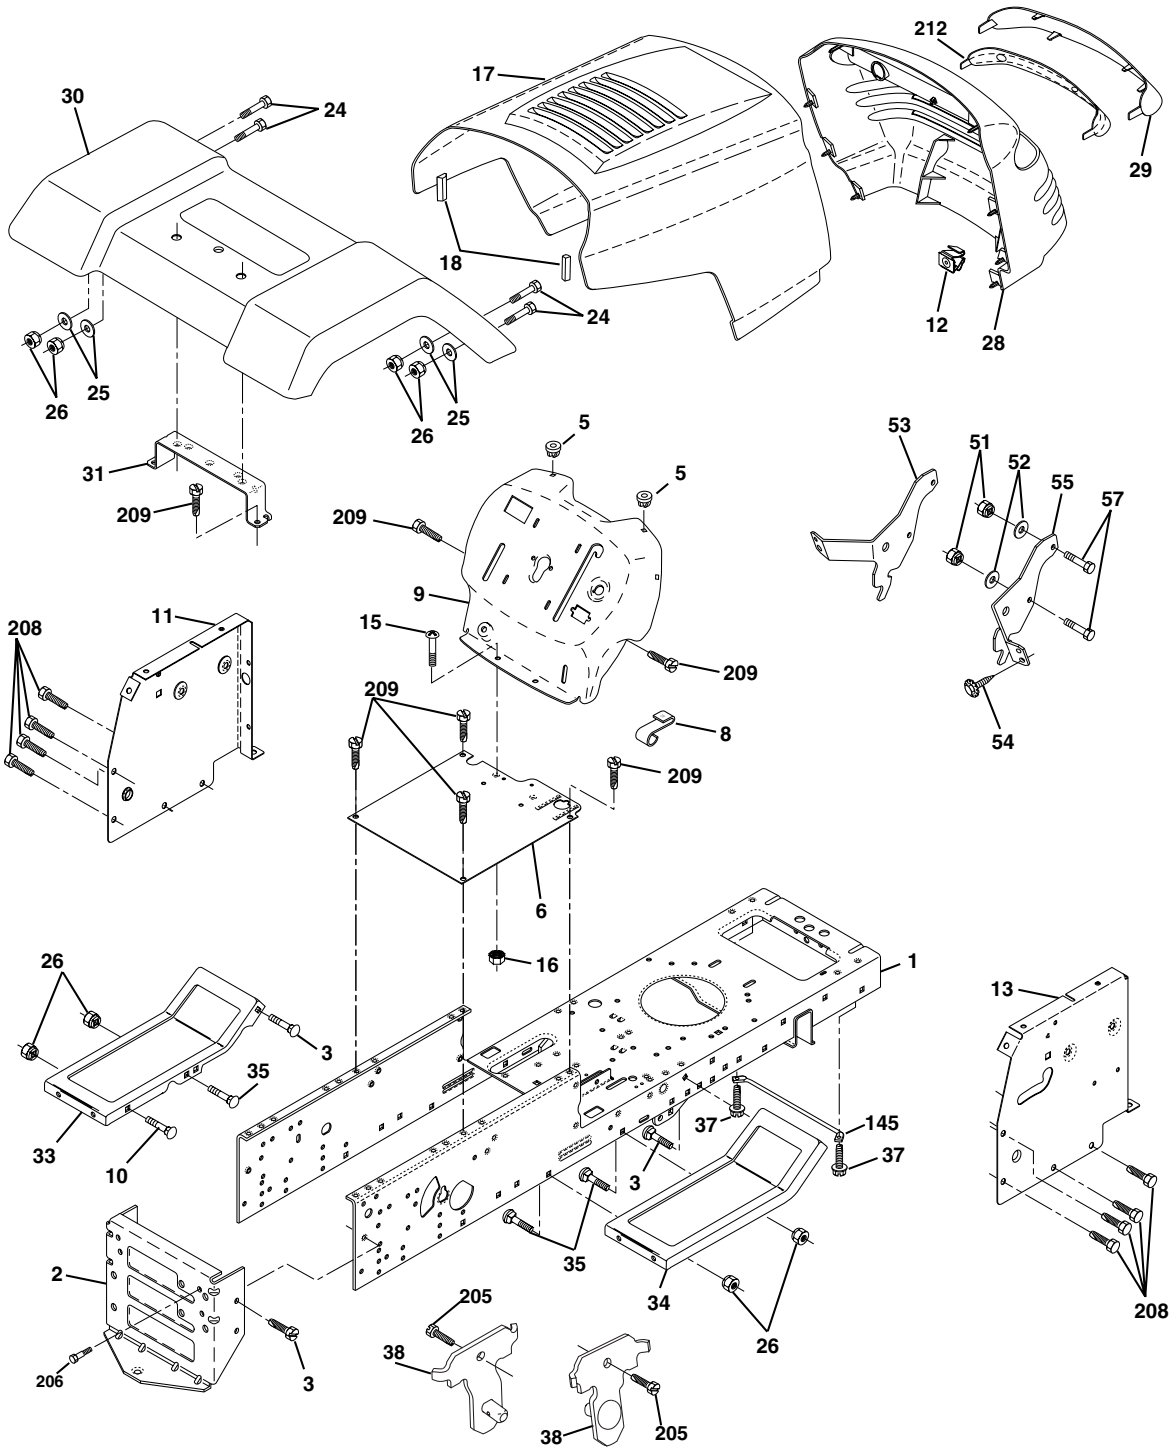

TRACTOR -- MODEL NUMBER 271150

CHASSIS AND ENCLOSURES

TRACTOR -- MODEL NUMBER 271150
CHASSIS AND ENCLOSURES

KEY NO.	PART NO.	DESCRIPTION
1	174620	Chassis
2	176554	Drawbar
3	17060612	Screw 3/8-16 x 3/4
5	155272	Bumper Hood/Dash
6	174643X014	Saddle Slkscr Flt LT
8	155138	Clip Retainer Slide-On
9	168347X011	Dash
10	72140608	Bolt Rdhd Sqnk 3/8-16unc X 1
11	174996	Panel Dash LH
12	145660	Clip Tinnerman Grille P/L
13	172105X010	Panel Slkscr Dash RH
15	74180512	Screw Mach TRHD 5/16-18 unc x 3/4
16	73510500	Nut Keps 5/16-18 Unc
17	159639X417	Hood Asm
18	184921	Bumper Hood
24	74780616	Bolt Fin Hex 3/8-16 unc x 1 Gr. 5
25	19131312	Washer 13/32 X 13/16 x 12 Ga
26	73680600	Nut Hex Lock W/Ins. 3/8-16 Unc
28	179777	Grille/Lens Asm
29	150209X599	Lens Headlight Bar Clear
30	169465X417	Fender
31	136619	Bracket Fender Repl 109873x
33	179716X417	Footrest Pnt Lh
34	179717X417	Footrest Pnt Rh
35	72110606	Bolt Rdhd Sht Sqnk 3/8-16 x 3/4
37	17490508	Screw Thdrol 5/16-18 x 1/2
38	175710	Bracket Asm Pivot Mower Rear
51	73800400	Nut Lock Hex w/Ins 1/4-20
52	19091416	Washer 9/32 x 7/8 x 16 Ga.
53	144697	Bracket, Grille LH
54	161464	Screw
55	144696	Bracket, Grille RH
57	74780412	Bolt Hex 1/4-20 x 3/4
145	156524	Rod Pivot Chassis/Hood
205	17490608	Screw Thdrol 3/8-16 x 1/2
206	170165	Bolt Shoulder 5/16-18
208	17670608	Screw thdrol 3/8-16 x 1/2
209	17000612	Screw Hex Wsh Thdrol 3/8-16
212	156494	Insert Lens Reflective
--	5479J	Plug Button Blk 359 Dia Choke

NOTE: All component dimensions given in U. S.
inches 1 inch = 25.4 mm