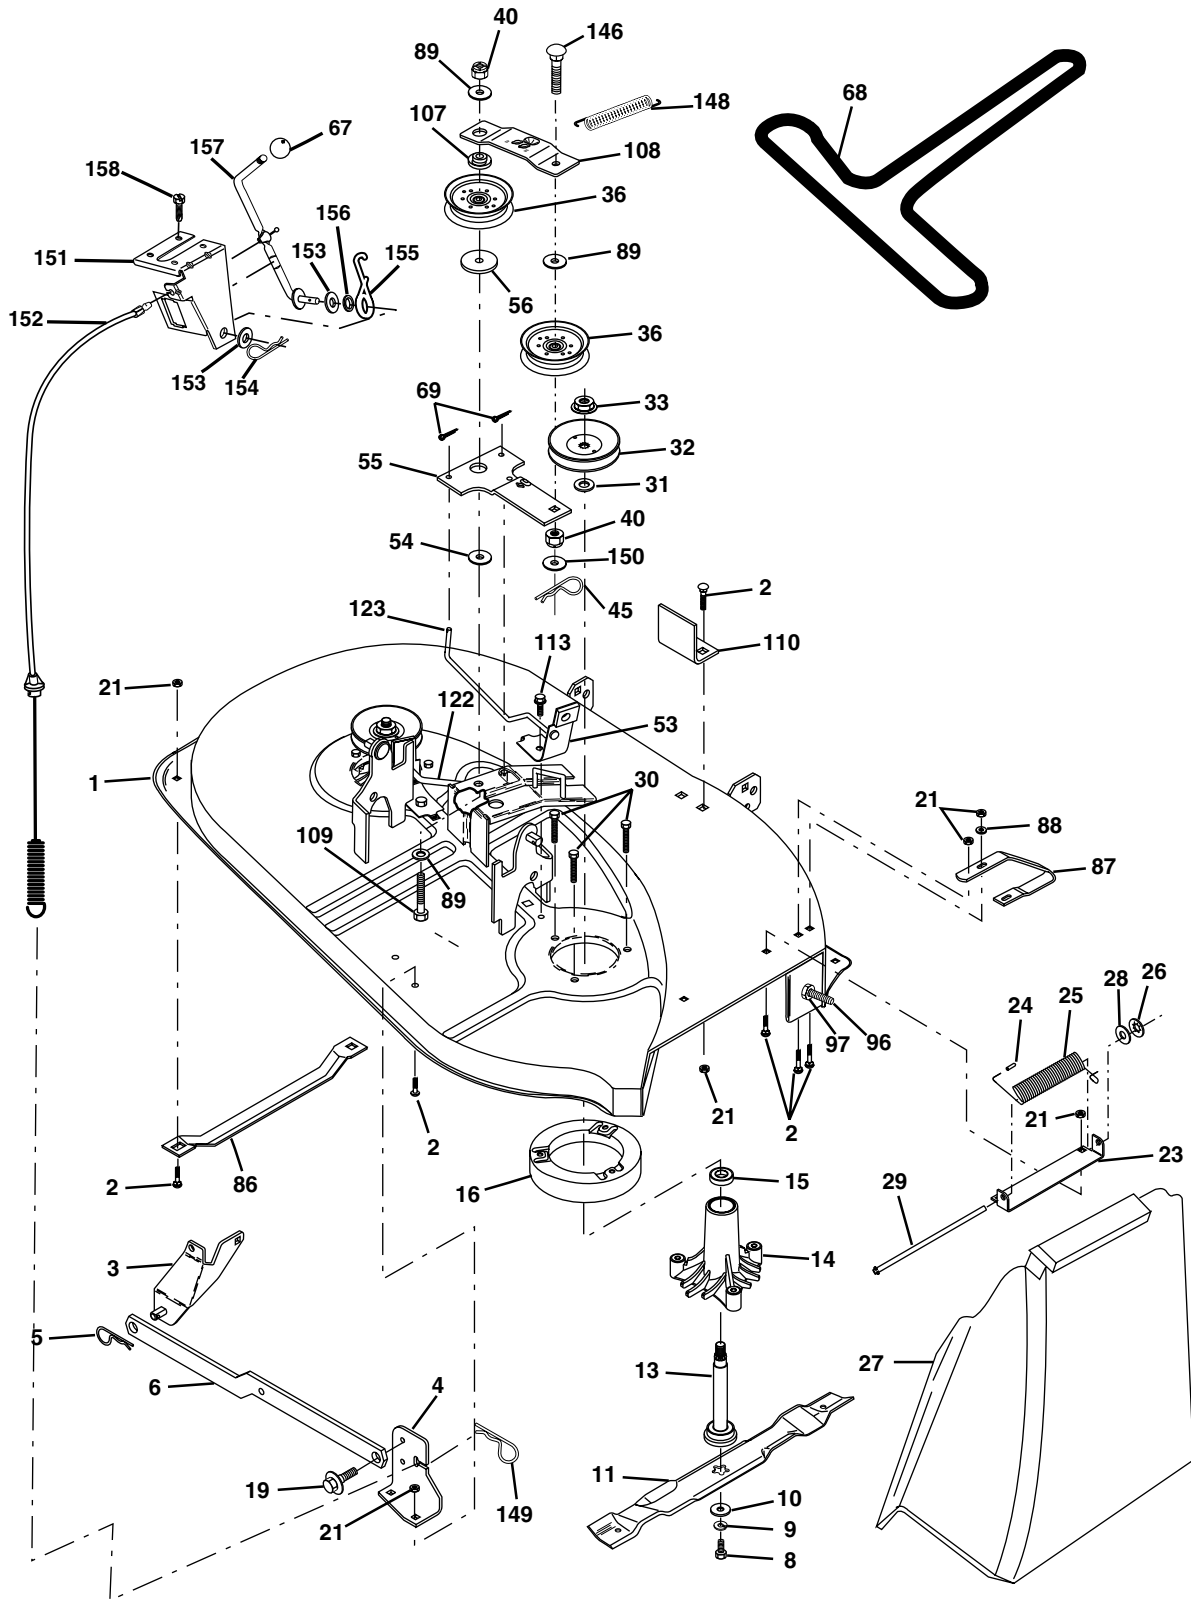

TRACTOR -- MODEL NUMBER 271150

MOWER DECK

TRACTOR -- MODEL NUMBER 271150

MOWER DECK

KEY NO.	PART NO.	DESCRIPTION	KEY NO.	PART NO.	DESCRIPTION
1	170280	Mower Housing Assembly	54	178515	Washer Hardened
2	72140506	Bolt, Carriage 5/16-18 x 3/4	55	133840	Idler Arm Assembly
3	138017	Bracket Asm. Fram Sway Bar	56	165723	Spacer, Retainer
4	169970	Bracket, Asm. Deck Sway Bar	67	149846	Knob
			68	144200	Belt
5	4939M	Retainer, Spring	69	76020312	Pin, Cotter 3/32 x 3/4
6	178024	Bar Sway Deck	86	7631J	Runner, LH
8	850857	Bolt, Hex 3/8-24 x 1-1/4 Gr 8	87	128772	Runner, RH
9	10030600	Washer, Lock, Hlcl Sprg 3/8	88	19111216	Washer 11/32 x 3/4 x 16 Ga
10	140296	Washer, Hard Blade Mower Vented (The following blades are available)	89	19131612	Washer 13/32 x 1 x 12 Ga
11	134148	Blade, 38" Mulching Std (For mulching mowers only)	96	74930620	Bolt 3/8-16 x 1-1/4
11	139774	Blade, 38" Mulching Premium (For better wear when mulching)	97	73930600	Nut Centerlock 3/8-16
11	138497	Blade, 38" Hi-Lift (For Bagging and discharging)	107	133502	Spacer, Retainer
13	137645	Shaft and Bearing Assembly (Includes Key Number 15)	108	133503	Stiffener, Idler Arm
14	128774	Mandrel Housing, Vented	109	74760640	Bolt, Hex Head 3/8-16 x2-1/2
15	110485X	Ball Bearing, Mandrel	110	142587	Upstop Deck Front 38"
16	174493	Stripper, Mower, Vented	113	17060512	Screw 5/16-18 x 3/4
19	132827	Bolt, Shoulder	122	131289	Rod, Brake, LH
21	73680500	Nut, Crownlock 5/16-18	123	169971	Rod, Brake, RH
23	137607	Bracket, Mower Deflector	146	165891	Bolt Carriage Idler
24	105304X	Cap, Sleeve	148	169022	Spring Return Idler
25	123713X	Spring, Deflector	149	165898	Retainer Spring Yellow Zinc
26	110452X	Nut, Push	150	19091216	Washer 9/32 x 3/4 x 16 Ga.
27	106736X428	Shield, Deflector	151	169670	Bracket Clutch
28	19111016	Washer 11/32 x 3/4 x 16 Ga	152	172758	Cable Clutch 38 In
29	106735X	Rod, Hinge	153	169674	Washer Flat 3/8" Type B
30	173984	Screw, Thdro	154	169675	Spring Retainer
31	129963	Washer, Spacer	155	169671	Spring Retention Lever
32	153532	Pulley, Mandrel	156	169672	Spacer
33	178342	Nut, Flangelock 9/16	157	169669	Rod Clutch
36	131494	Pulley, Idler, Flat	158	17720408	Screw Hex Thd Cut 1/4-20 x 1/2
40	73680600	Nut Crownlock 3/8-16	--	130794	Mandrel Assembly (Includes Housing, Shaft and Shaft Hardware Only-Pulley Not Included)
45	4497H	Retainer, Spring	--	171665	Replacement Mower, Complete
53	130840	Brake Assembly			

NOTE: All component dimensions given in U. S. inches 1 inch = 25.4 mm