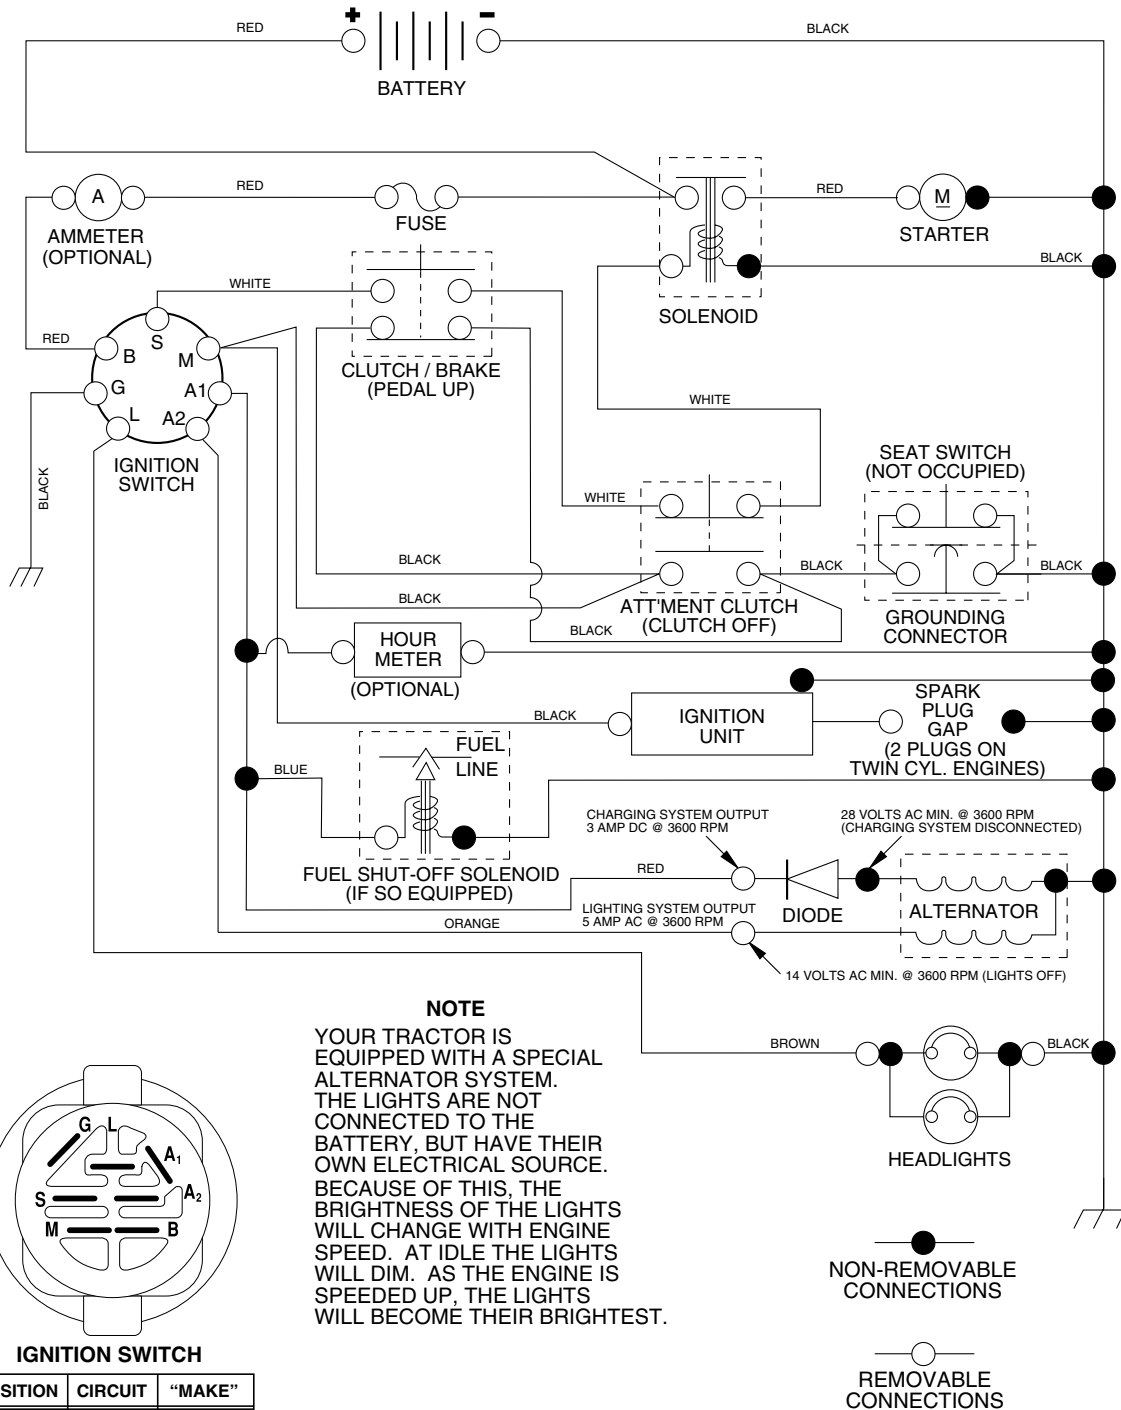

TRACTOR -- MODEL NUMBER 271150

SCHEMATIC

REPAIR PARTS

TRACTOR -- MODEL NUMBER 271150

ELECTRICAL

ELECTRICAL

TRACTOR -- MODEL NUMBER 271150

KEY NO.	PART NO.	DESCRIPTION
1	163465	Battery
2	74760412	Bolt, Hex Head 1/4-20 unc x 3/4
8	176689	Box Battery Fender
16	176138	Switch, Interlock
21	175685	Harness, Light Socket (Includes 4152J)
22	4152J	Bulb, Light
24	4799J	Cable, Battery, 6 Gauge, Red, 11"
25	146147	Cable, Battery, 6 Gauge, Red, W/16 Wire
26	175158	Fuse
27	73510400	Nut Keps Hex 1/4-20 UNC
28	4207J	Cable, Ground, 6 Gauge, Black, 12"
29	121305X	Switch, Plunger
30	175566	Switch, Ignition
33	140401	Key, Ignition
40	179720	Harness, Ignition
41	71110408	Bolt, Hex Head, Fin. 1/4-20 x 1/2
42	131563	Cover, Terminal, Red
43	178861	Solenoid
48	140844	Adaptor Ammeter Rectangular
52	141940	Protection Wire Loop
90	180449	Cover Terminal Battery

NOTE: All component dimensions given in U. S. inches
1 inch = 25.4 mm

TRACTOR -- MODEL NUMBER 271150

ENGINE

TRACTOR -- MODEL NUMBER 271150

ENGINE

KEY NO.	PART NO.	DESCRIPTION
1	170551	Control Th/ch
2	17720408	Screw Hex Thd Cut 1/4-20 x 1/2
3	-----	Engine Briggs Model 28R707-1147-E1 (Order parts from Engine Manufacturer)
4	137348	Muffler
13	165291	Gasket Eng 1 313 Id Tin Plated
14	148456	Tube Drain Oil Easy
16	11050600	Washer Lock Ext Tooth 3/8
23	169837	Shield Browning
29	137180	Kit Spark Arrestor (Flat Scrn)
31	184900	Tank Fuel Front 1 25
32	140527	Cap Asm Fuel
33	123487X	Clamp Hose Blk
37	137040	Line Fuel 20"
38	181654	Plug Drain Oil Easy
40	124028X	Bushing Snap Nyl Blk Fuel Line
44	17670412	Screw Hexwsh Thdrol 1/4-20 x 3/4
45	17000612	Screw Hex Wsh Thdrol 3/8-16
46	19091416	Washer 9/32 x 7/8 x 16 ga
72	183906	Screw Socket Head 5/16-18 x 1
78	17060620	Screw 3/8-16 x 1-1/4
81	73510400	Nut Keps Hex 1/4-20 UNC