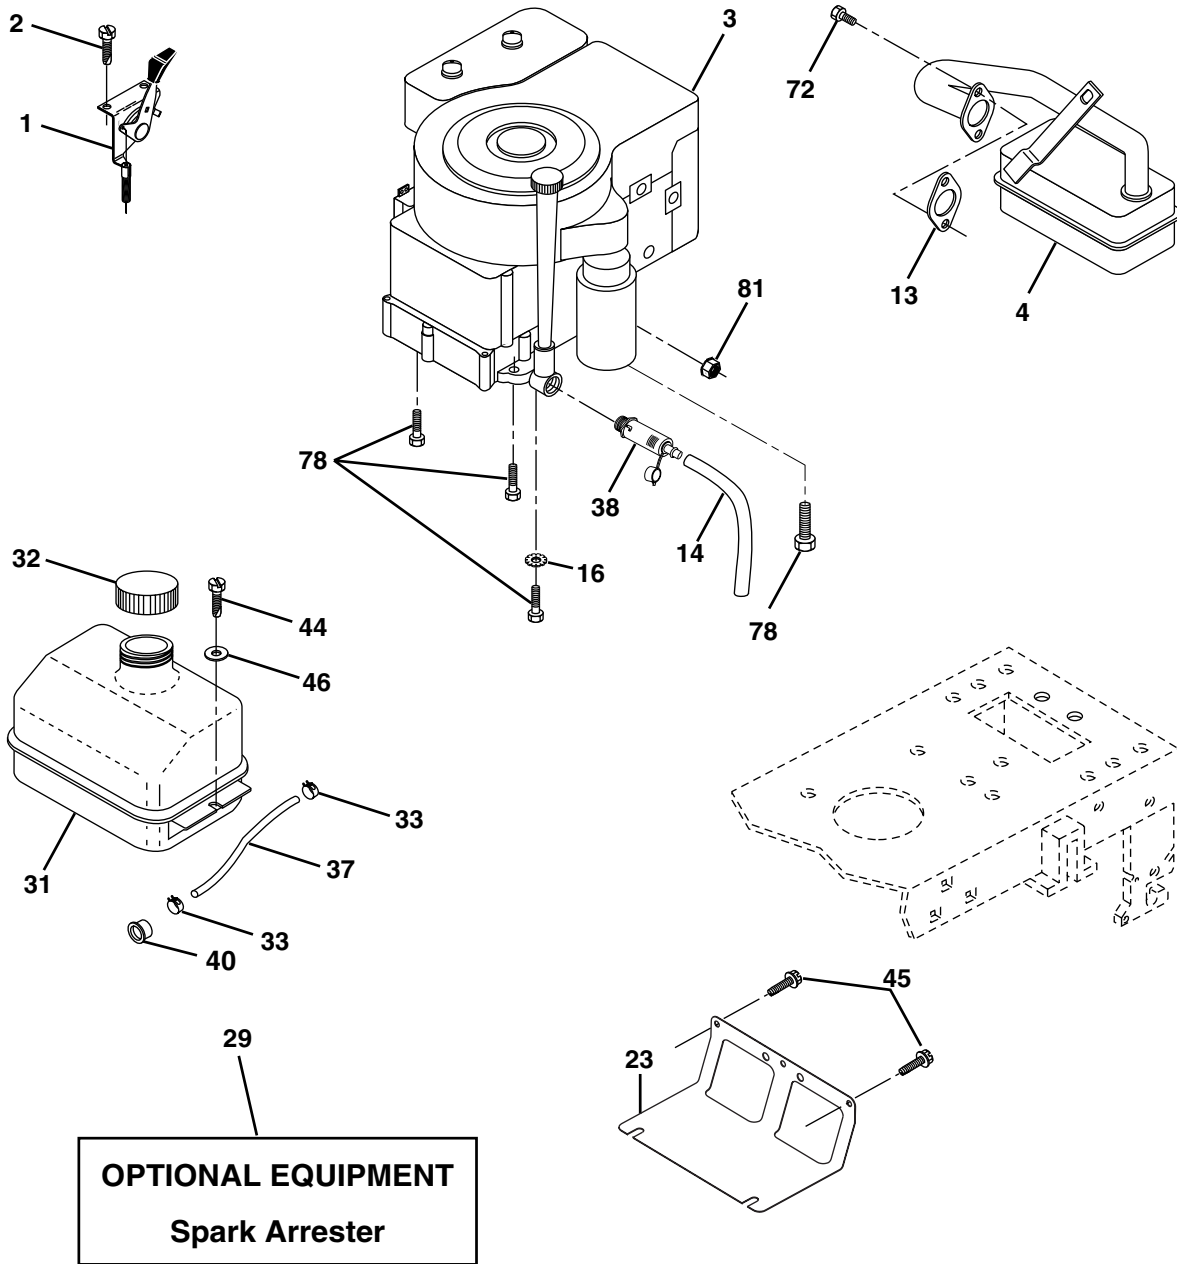

NOTE: All component dimensions given in U. S. inches
1 inch = 25.4 mm

TRACTOR -- MODEL NUMBER 271150

ENGINE

TRACTOR -- MODEL NUMBER 271150

ENGINE

KEY NO.	PART NO.	DESCRIPTION
1	170551	Control Th/ch
2	17720408	Screw Hex Thd Cut 1/4-20 x 1/2
3	-----	Engine Briggs Model 28R707-1147-E1 (Order parts from Engine Manufacturer)
4	137348	Muffler
13	165291	Gasket Eng 1 313 Id Tin Plated
14	148456	Tube Drain Oil Easy
16	11050600	Washer Lock Ext Tooth 3/8
23	169837	Shield Browning
29	137180	Kit Spark Arrestor (Flat Scrn)
31	184900	Tank Fuel Front 1 25
32	140527	Cap Asm Fuel
33	123487X	Clamp Hose Blk
37	137040	Line Fuel 20"
38	181654	Plug Drain Oil Easy
40	124028X	Bushing Snap Nyl Blk Fuel Line
44	17670412	Screw Hexwsh Thdrol 1/4-20 x 3/4
45	17000612	Screw Hex Wsh Thdrol 3/8-16
46	19091416	Washer 9/32 x 7/8 x 16 ga
72	183906	Screw Socket Head 5/16-18 x 1
78	17060620	Screw 3/8-16 x 1-1/4
81	73510400	Nut Keps Hex 1/4-20 UNC