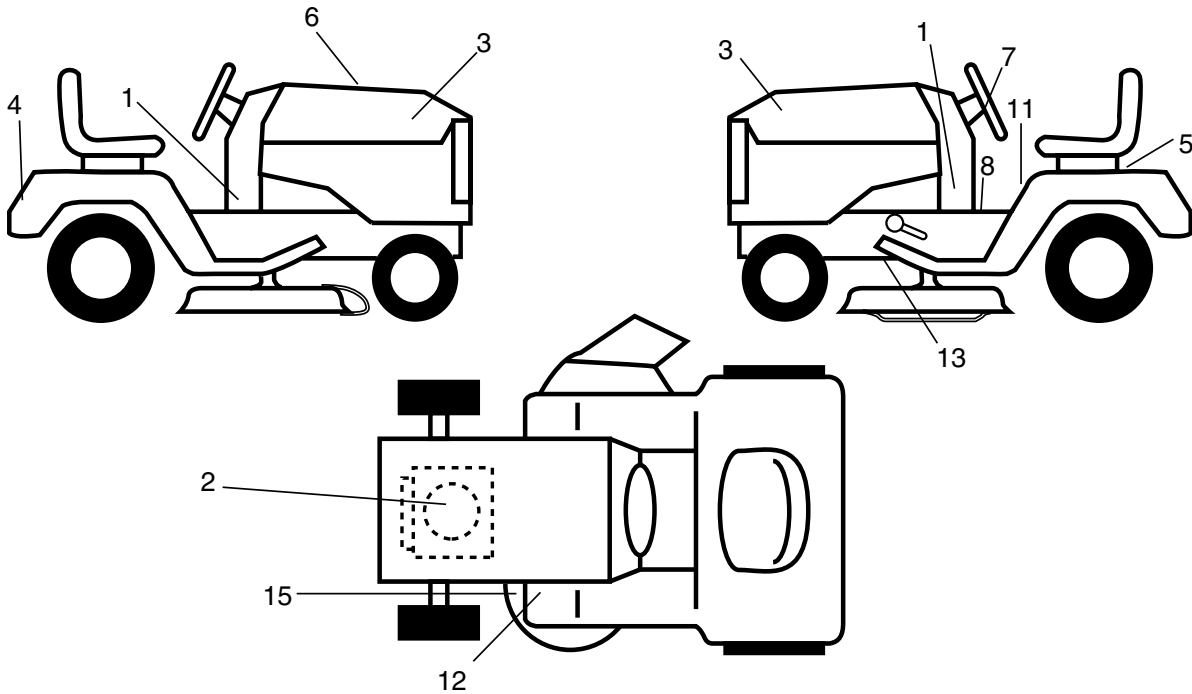

NOTE: All component dimensions given in U. S. inches
1 inch = 25.4 mm

TRACTOR -- MODEL NUMBER 271150

ENGINE

TRACTOR -- MODEL NUMBER 271150

ENGINE

KEY NO.	PART NO.	DESCRIPTION
1	170551	Control Th/ch
2	17720408	Screw Hex Thd Cut 1/4-20 x 1/2
3	-----	Engine Briggs Model 28R707-1147-E1 (Order parts from Engine Manufacturer)
4	137348	Muffler
13	165291	Gasket Eng 1 313 Id Tin Plated
14	148456	Tube Drain Oil Easy
16	11050600	Washer Lock Ext Tooth 3/8
23	169837	Shield Browning
29	137180	Kit Spark Arrestor (Flat Scrn)
31	184900	Tank Fuel Front 1 25
32	140527	Cap Asm Fuel
33	123487X	Clamp Hose Blk
37	137040	Line Fuel 20"
38	181654	Plug Drain Oil Easy
40	124028X	Bushing Snap Nyl Blk Fuel Line
44	17670412	Screw Hexwsh Thdrol 1/4-20 x 3/4
45	17000612	Screw Hex Wsh Thdrol 3/8-16
46	19091416	Washer 9/32 x 7/8 x 16 ga
72	183906	Screw Socket Head 5/16-18 x 1
78	17060620	Screw 3/8-16 x 1-1/4
81	73510400	Nut Keps Hex 1/4-20 UNC

NOTE: All component dimensions given in U. S.
inches 1 inch = 25.4 mm

TRACTOR -- MODEL NUMBER 271150

SEAT ASSEMBLY

KEY PART NO.	PART NO.	DESCRIPTION
1	127427	Seat
2	140551	Bracket Pvt St
3	71110616	Bolt Fin Hex 3/8-16unc x 1
4	19131610	Washer Flat 13/32 x1 x10 Ga
5	145006	Clip Push-In Hinged
6	73800600	Locknut Hex W/Wsh 3/8-16
7	124181X	Spring Seat Cprsn 2 250 Blk
8	17000616	Screw 3/8-16 x 1
9	19131614	Washer 13/32 x 1 x 14 Ga
10	182493	Pan Seat
11	166369	Knob Seat Adj. Wingnut
12	121246X	Bracket Mounting Switch

NOTE: All component dimensions given in U. S. inches 1 inch = 25.4 mm

TRACTOR -- MODEL NUMBER 271150

DECALS

KEY NO.	PART NO.	DESCRIPTION
1	177109	Decal Lower Dash
2	176394	Decal Engine
3	171828	Decal Hood
4	171829	Decal Fender
5	145005	Decal Battery Danger
6	186216	Decal Replacement
7	171830	Decal Steering
8	156867	Decal, Oper sdl P/L Gear