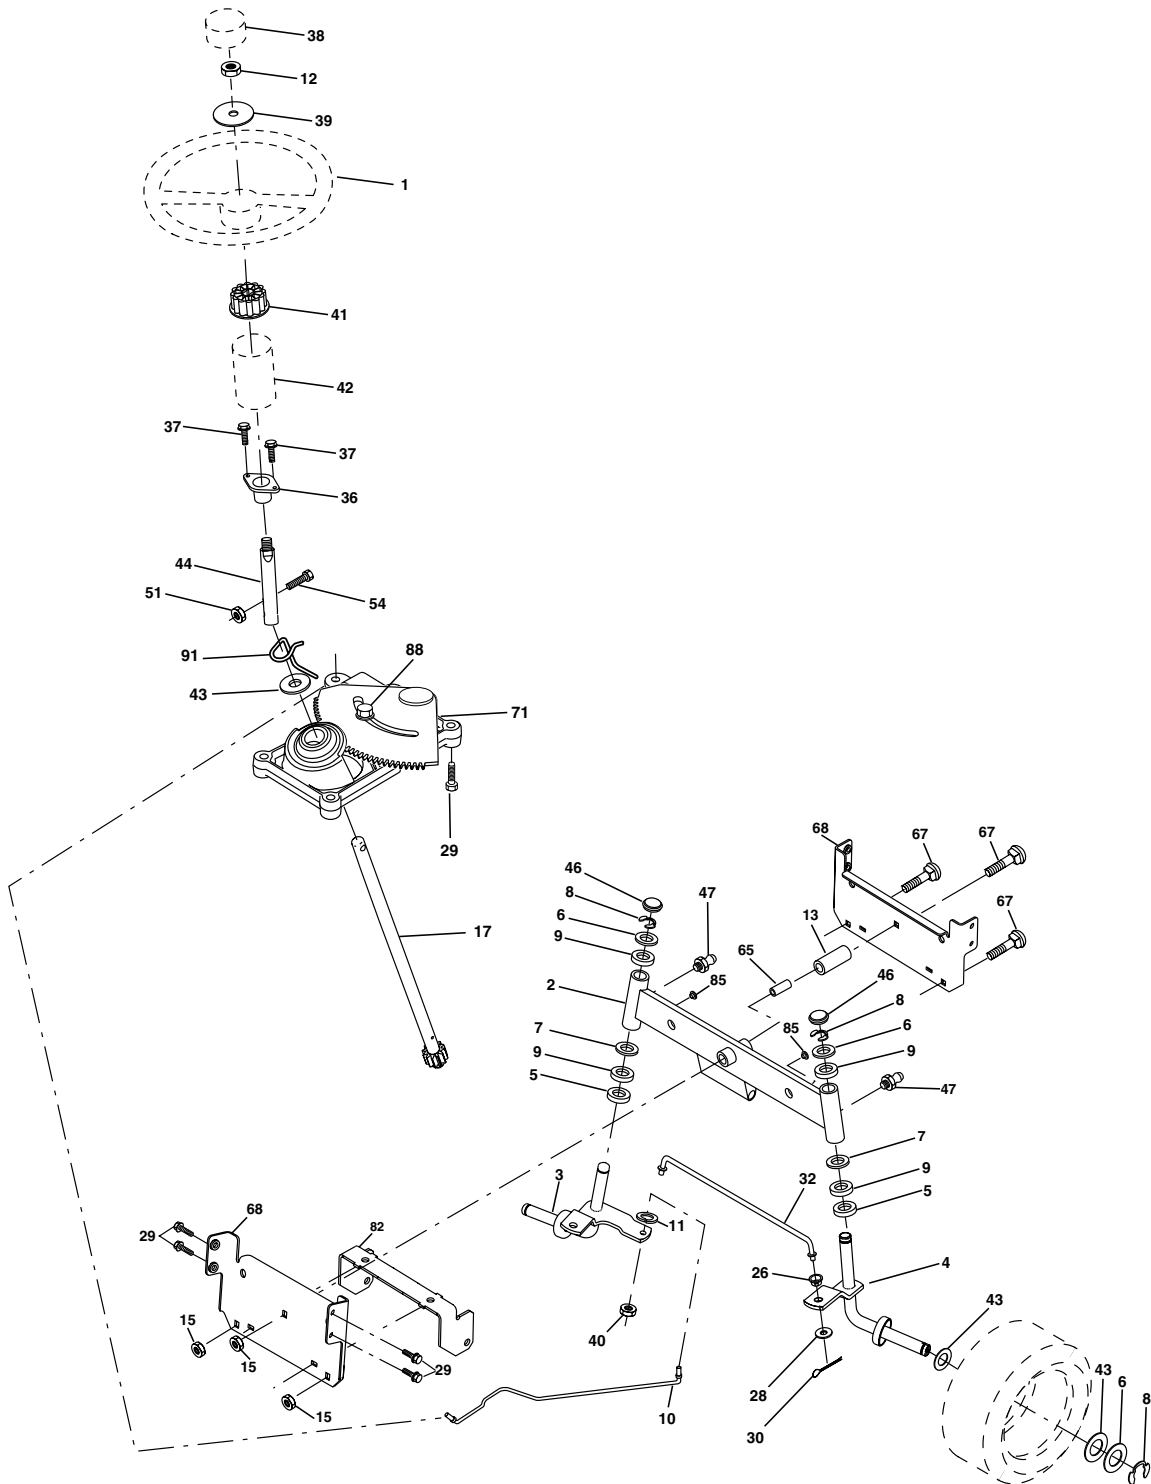

NOTE: All component dimensions given in U. S.
inches 1 inch = 25.4 mm

TRACTOR -- MODEL NUMBER 271150

STEERING

TRACTOR -- MODEL NUMBER 271150

STEERING

KEY NO.	PART NO.	DESCRIPTION
1	140044X428	Steering Wheel
2	175131	Axle Assembly
3	169840	Spindle Assembly, L.H.
4	169839	Spindle Assembly, R.H.
5	6266H	Bearing, Race, Thrust, Hardened
6	121748X	Washer 25/32 x 1-5/8 x 16 Gauge
7	19272016	Washer 27/32 x 1-1/4 x 16 Gauge
8	12000029	Ring, Klip
9	3366R	Bearing, Steering Column
10	175121	Draglink
11	10040600	Washer, Lock
12	73940800	Nut Hex Jam Toplock 1/2-20
13	136518	Spacer Bearing Axle Front
15	145212	Hexflange Lock
17	180641	Shaft Assembly, Steering
26	126847X	Bushing, Link, Drag
28	19131416	Washer 13/32 x 7/8 x 16 Gauge
29	17060612	Screw, 3/8-16 x 3/4
30	76020412	Pin
32	130465	Rod, Tie
36	155099	Bushing, Steering
37	152927	Screw
38	140045X428	Cap, Steering Wheel
39	19183812	Washer 9/16 x 2-3/8
40	7810H	Gripco Nut
41	100711L	Adaptor, Steering Wheel
42	145054X428	Boot, Steering
43	121749X	Washer 25/32 x 1-1/4 x 16 Gauge
44	180640	Shaft Extension Steering
46	121232X	Cap, Spindle
47	183226	Fitting, Grease
51	73540400	Nut 1/4-28
54	71130420	Bolt Hex 1/4-28 x 1-1/4
63	74780616	Bolt Fin Hex 3/8-16 x 1-1/4
65	160367	Spacer Brace Axle
67	72140618	Bolt, Rdhd Sq 3/8-16 UNC x 2-1/4
68	169827	Axle, Brace
71	175146	Steering Asm
82	169835	Bracket Susp Chassis Front
85	133835	Fastener Christmas Tree
88	175118	Shoulder Bolt
91	175553	Clip Steering