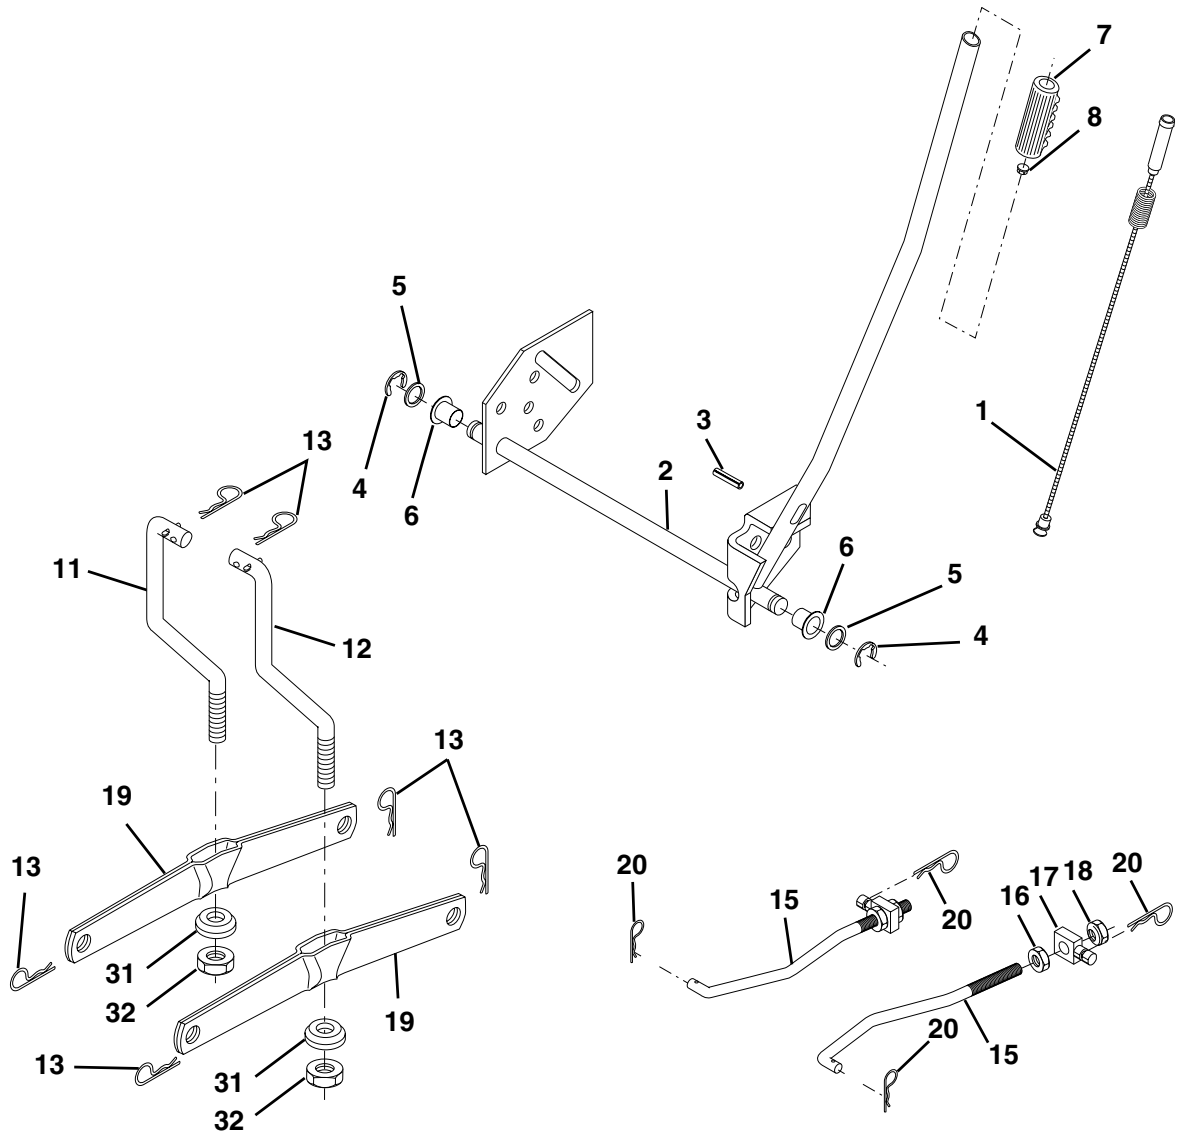

NOTE: All component dimensions given in U. S. inches 1 inch = 25.4 mm

TRACTOR -- MODEL NUMBER 271150

DECALS

KEY NO.	PART NO.	DESCRIPTION
1	177109	Decal Lower Dash
2	176394	Decal Engine
3	171828	Decal Hood
4	171829	Decal Fender
5	145005	Decal Battery Danger
6	186216	Decal Replacement
7	171830	Decal Steering
8	156867	Decal, Oper sdl P/L Gear

KEY NO.	PART NO.	DESCRIPTION
11	156439	Decal Fender Dnger
12	181249	Decal, Clutch/Brake Eng
13	146046	Decal V-Belt Dr Sch tractor
15	136832	Decal V-Belt sch
--	138311	Decal Handle Lft Height Adjust (Lift Handle)
--	185514	Owner's Manual, English
--	185515	Owner's Manual, Spanish

WHEELS AND TIRES

KEY NO.	PART NO.	DESCRIPTION
1	59192	Cap Valve Tire
2	65139	Stem Valve
3	106222X	Tire F Ts 15 X 6 0 - 6 Service
4	59904	Tube Front (Service Item Only)
5	106732X624	Rim Asm 6"front Service
6	278H	Fitting Grease (Front Wheel Only)
7	9040H	Bearing Flange (front Wheel Only)
8	106108X624	Rim Asm 8"rear Service
9	124635X	Tire Rear
10	7152J	Tube Rear (Service Item Only)
11	104757X428	Cap Axle Blk 1 50 X 1 00
--	144334	Sealant, Tire (10 oz. Tube)

NOTE: All component dimensions given in U. S. inches 1 inch = 25.4 mm

TRACTOR -- MODEL NUMBER 271150

LIFT ASSEMBLY

LIFT ASSEMBLY

TRACTOR -- MODEL NUMBER 271150

KEY NO.	PART NO.	DESCRIPTION
1	159460	Wire Asm Inner W/plunger
2	159471	Shaft Asm Lift
3	105767X	Pin Groove 1 500 Zinc
4	12000002	E Ring #5133-62
5	19211621	Washer Pltd 21/32 X 1 X 21ga
6	120183X	Bearing Nylon Blk 629 Id
7	125631X	Grip Handle Fluted Blk
8	122365X	Button Plunger Red
11	139865	Link Lift LH
12	139866	Link Lift RH
13	4939M	Retainer Spring
15	173288	Link Front
16	73350800	Nut Jam Hex 1/2-13 Unc
17	175689	Trunnion Blk Zinc
18	73800800	Nut Lock w/Wsh 1/2-13 UNC
19	139868	Arm Suspension Rear
20	163552	Retainer Spring Zinc
31	169865	Bearing Pvt Lift
32	73540600	Nut Crownlock 3/8-24