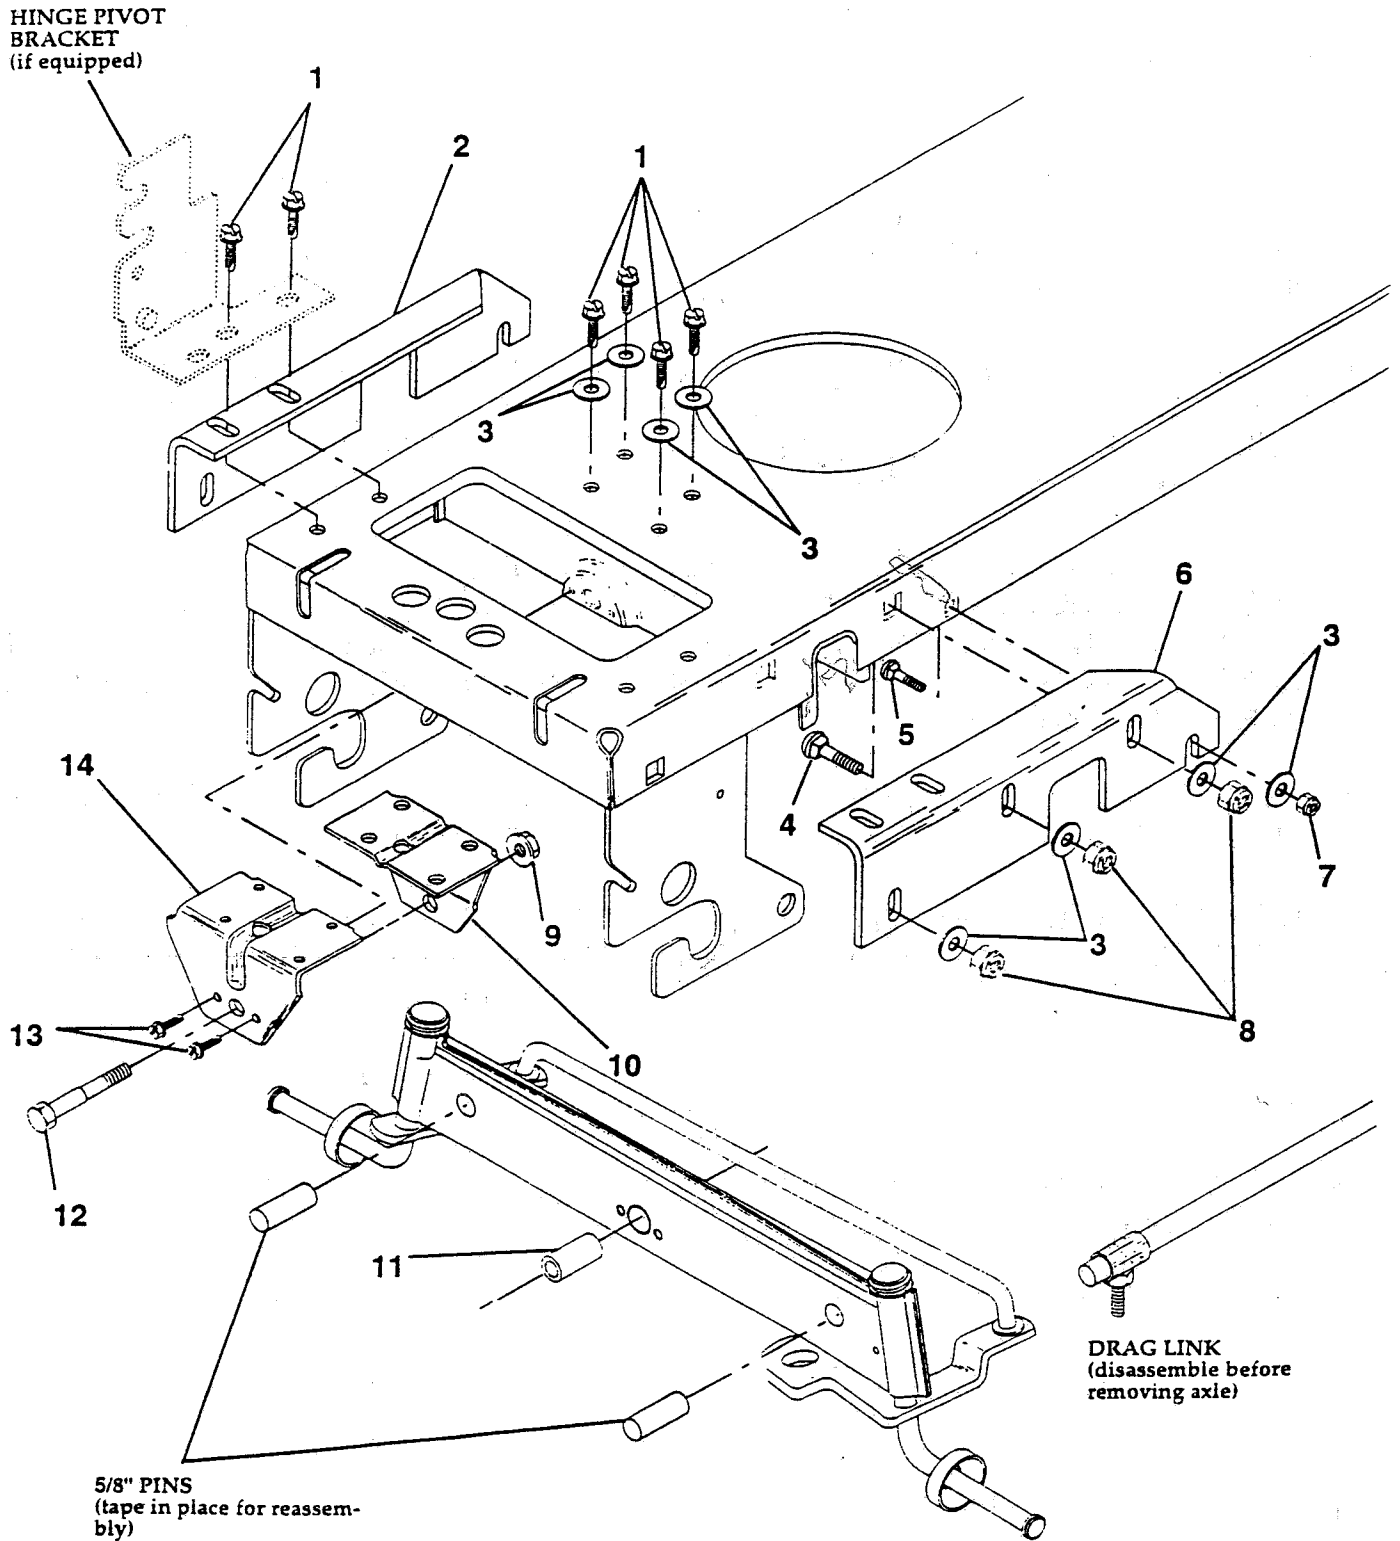

FRONT AXLE SADDLE AND FRAME REPAIR KIT NO. 137797 FOR LT AND YT TRACTORS

NO PARTS LIST AVAILABLE